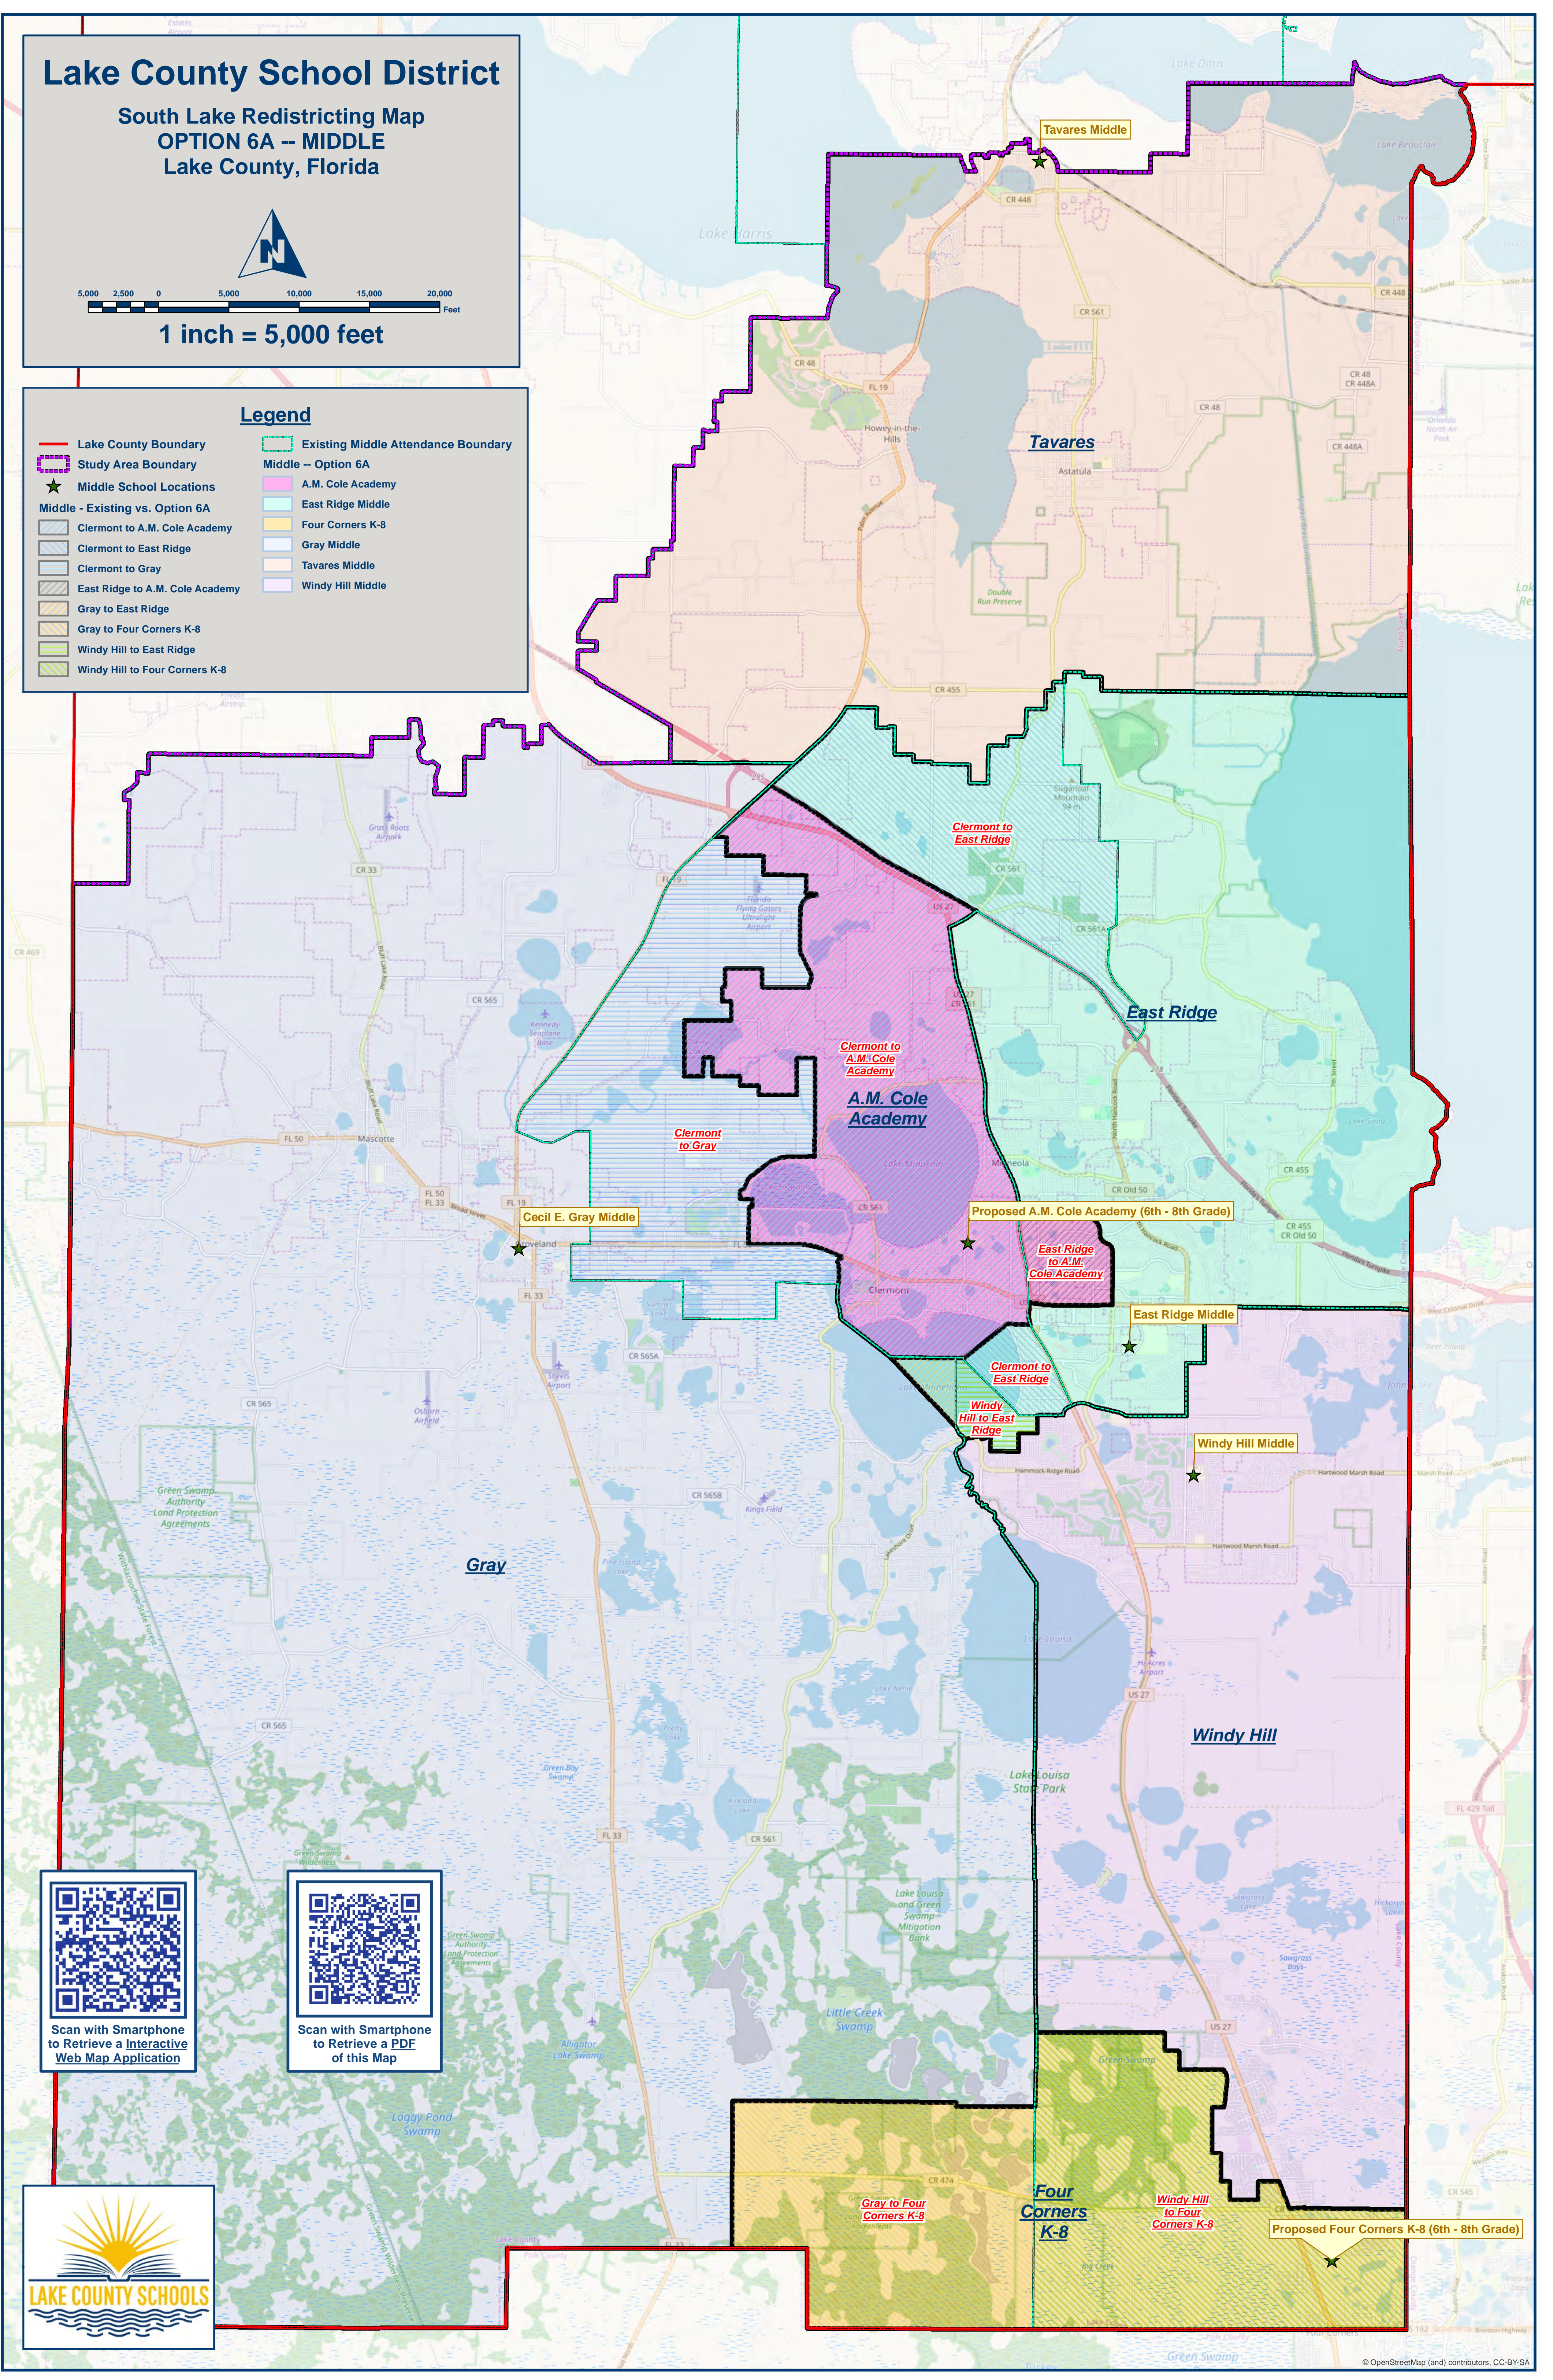

Lake County School District

South Lake Redistricting Map OPTION 6A -- MIDDLE Lake County, Florida

Legend

- Lake County Boundary
- Study Area Boundary
- ★ Middle School Locations
- Middle - Existing vs. Option 6A
- Clermont to A.M. Cole Academy
- Clermont to East Ridge
- Clermont to Gray
- East Ridge to A.M. Cole Academy
- Gray to East Ridge
- Gray to Four Corners K-8
- Windy Hill to East Ridge
- Windy Hill to Four Corners K-8
- Existing Middle Attendance Boundary
- Middle -- Option 6A
- A.M. Cole Academy
- East Ridge Middle
- Four Corners K-8
- Gray Middle
- Tavares Middle
- Windy Hill Middle

© OpenStreetMap (and) contributors, CC-BY-SA