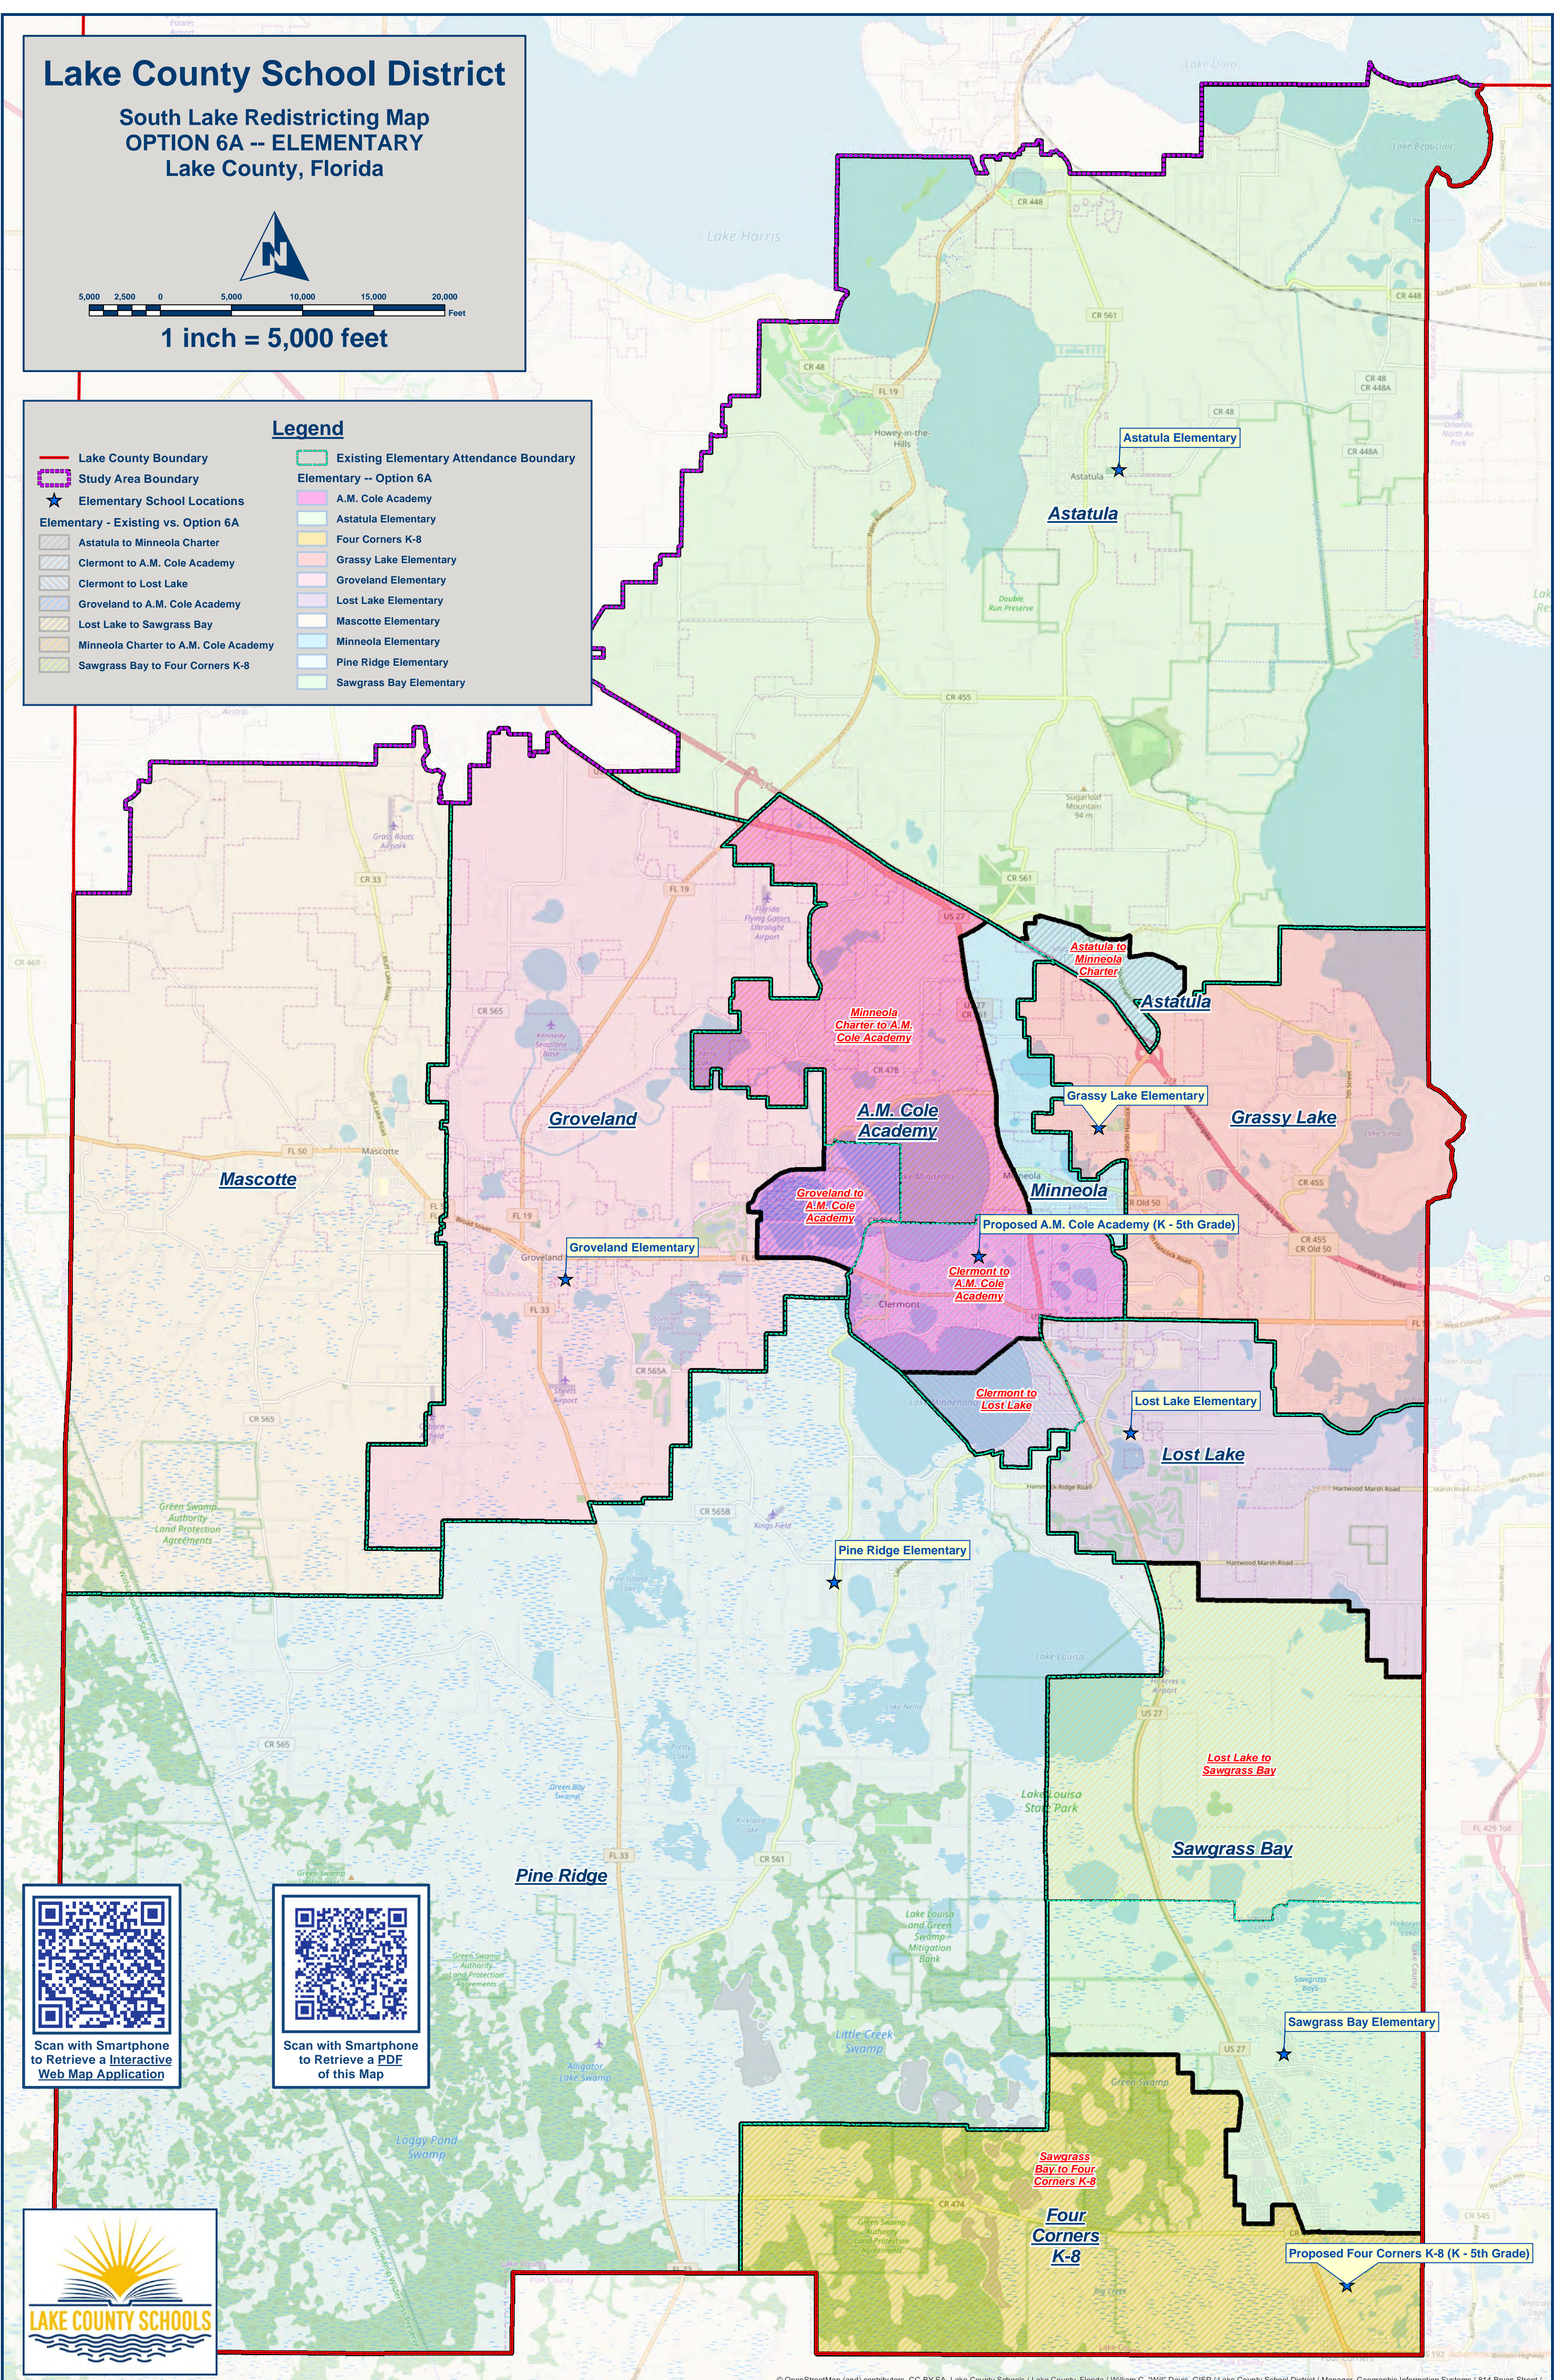

Lake County School District

South Lake Redistricting Map OPTION 6A -- ELEMENTARY Lake County, Florida

Legend

- Lake County Boundary
- Study Area Boundary
- Elementary School Locations
- Elementary - Existing vs. Option 6A**
- Astatula to Minneola Charter
- Clermont to A.M. Cole Academy
- Clermont to Lost Lake
- Groveland to A.M. Cole Academy
- Lost Lake to Sawgrass Bay
- Minneola Charter to A.M. Cole Academy
- Sawgrass Bay to Four Corners K-8
- Existing Elementary Attendance Boundary
- Elementary -- Option 6A**
- A.M. Cole Academy
- Astatula Elementary
- Four Corners K-8
- Grassy Lake Elementary
- Groveland Elementary
- Lost Lake Elementary
- Mascotte Elementary
- Minneola Elementary
- Pine Ridge Elementary
- Sawgrass Bay Elementary

Scan with Smartphone to Retrieve a Interactive Web Map Application

Scan with Smartphone to Retrieve a PDF of this Map