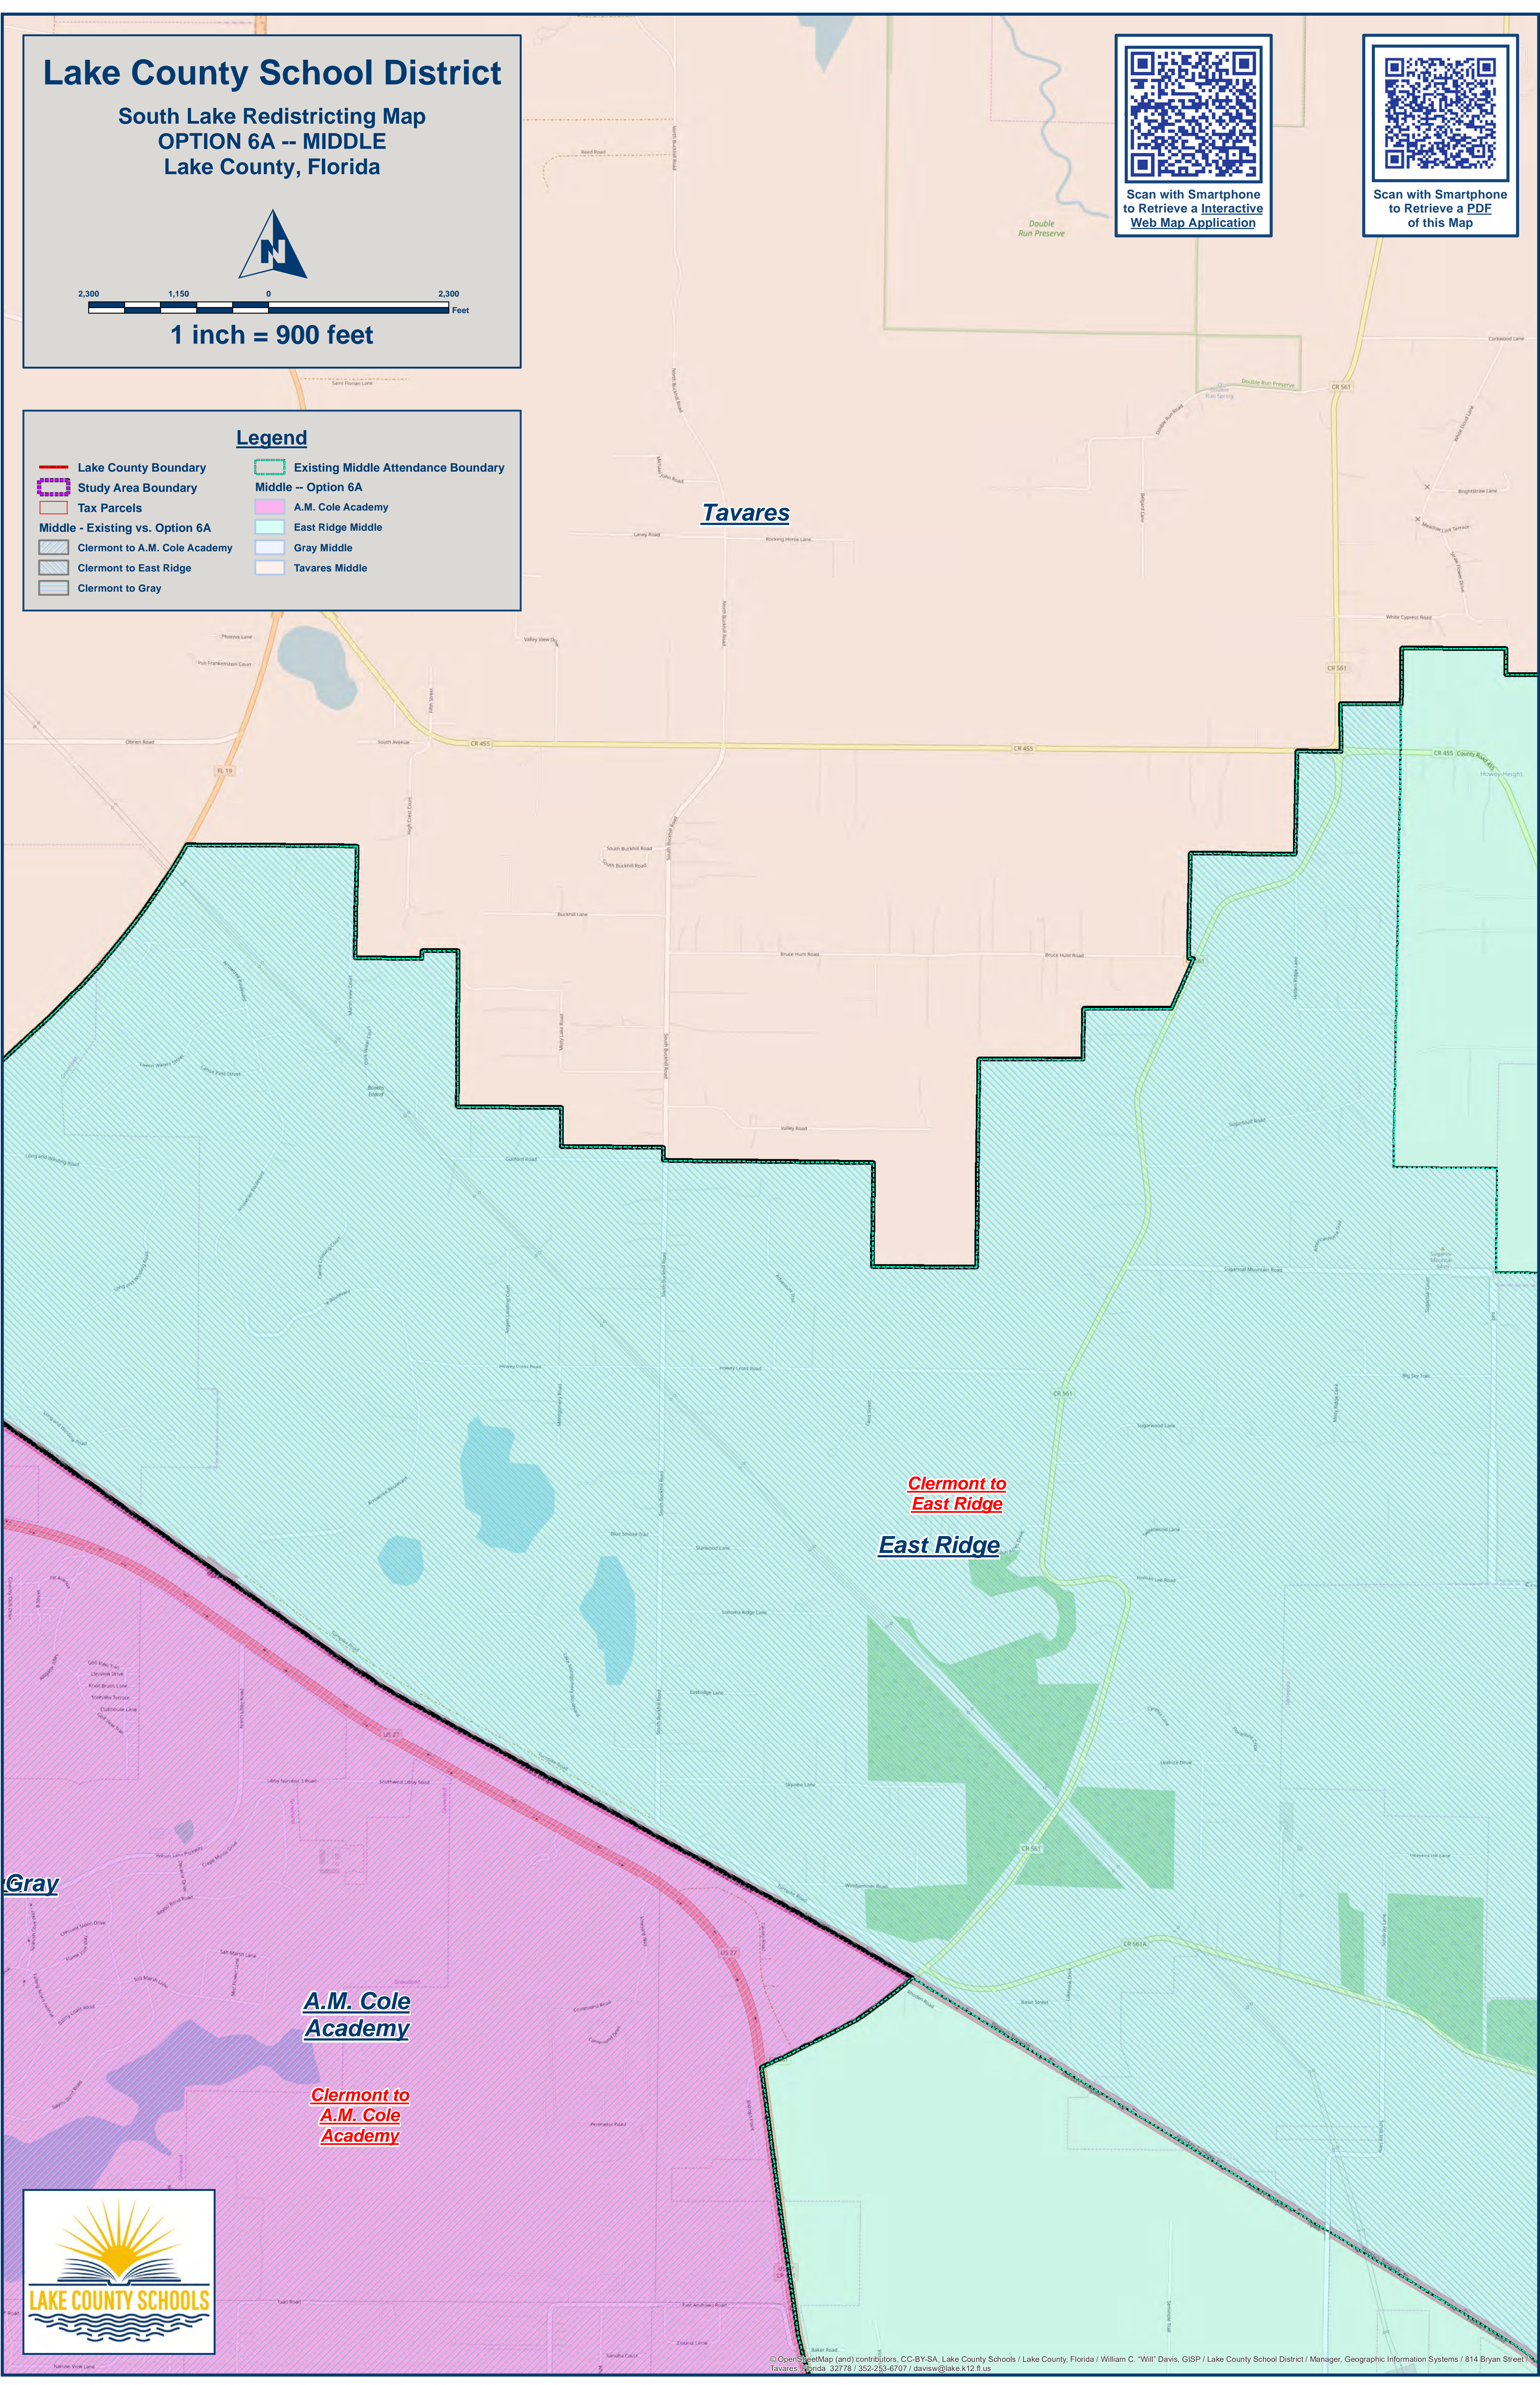

Lake County School District

South Lake Redistricting Map
OPTION 6A -- MIDDLE
 Lake County, Florida

Scan with Smartphone to Retrieve a [Interactive Web Map Application](#)

Scan with Smartphone to Retrieve a [PDF of this Map](#)

Legend

- Lake County Boundary
- Study Area Boundary
- Tax Parcels
- Middle - Existing vs. Option 6A
- Clermont to A.M. Cole Academy
- Clermont to East Ridge
- Clermont to Gray
- Existing Middle Attendance Boundary
- Middle -- Option 6A
- A.M. Cole Academy
- East Ridge Middle
- Gray Middle
- Tavares Middle

© OpenStreetMap (and) contributors, CC-BY-SA, Lake County Schools / Lake County, Florida / William C. "Will" Davis, GISP / Lake County School District / Manager, Geographic Information Systems / 814 Bryan Street / Tavares, Florida 32778 / 352-283-6707 / davisw@lake.k12.fl.us