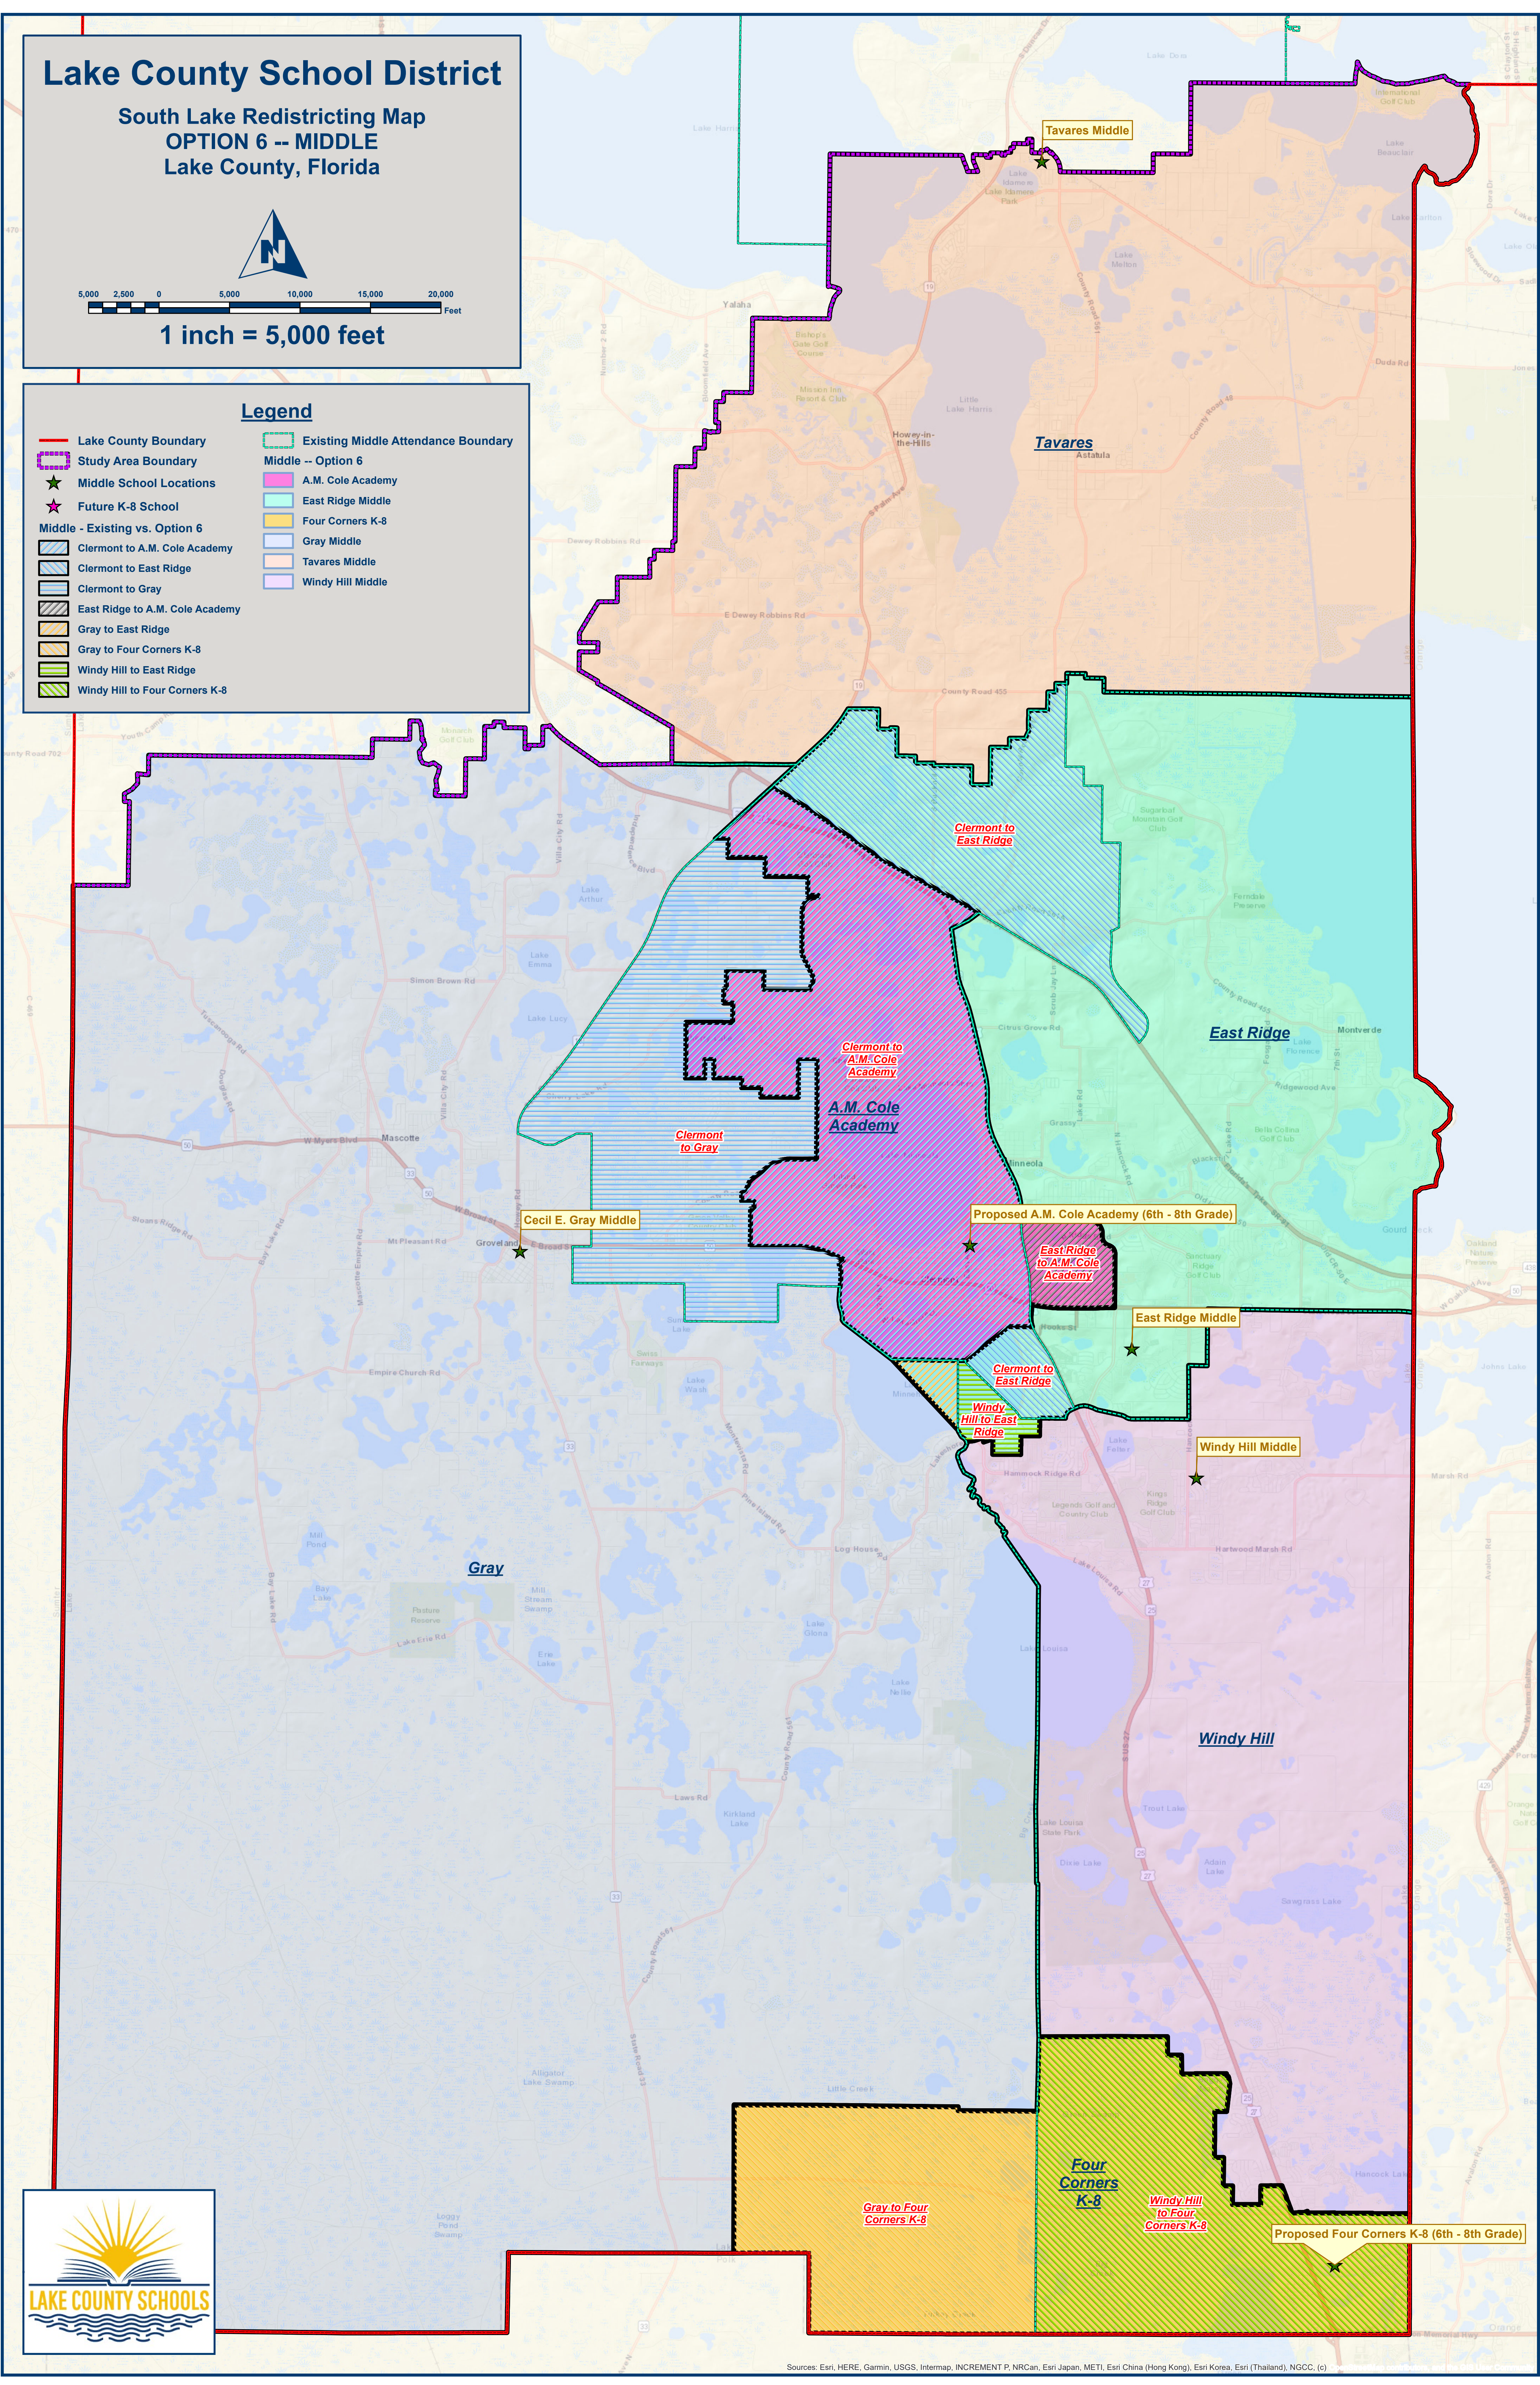

Lake County School District

South Lake Redistricting Map OPTION 6 -- MIDDLE Lake County, Florida

5,000 2,500 0 5,000 10,000 15,000 20,000 Feet

1 inch = 5,000 feet

Legend

- Lake County Boundary
- Study Area Boundary
- ★ Middle School Locations
- ★ Future K-8 School
- Middle - Existing vs. Option 6
- Clermont to A.M. Cole Academy
- Clermont to East Ridge
- Clermont to Gray
- East Ridge to A.M. Cole Academy
- Gray to East Ridge
- Gray to Four Corners K-8
- Windy Hill to East Ridge
- Windy Hill to Four Corners K-8
- Existing Middle Attendance Boundary
- Middle -- Option 6
- A.M. Cole Academy
- East Ridge Middle
- Four Corners K-8
- Gray Middle
- Tavares Middle
- Windy Hill Middle

Sources: Esri, HERE, Garmin, USGS, Intermap, INCREMENT P, NRCan, Esri Japan, METI, Esri China (Hong Kong), Esri Korea, Esri (Thailand), NGCC, (c)