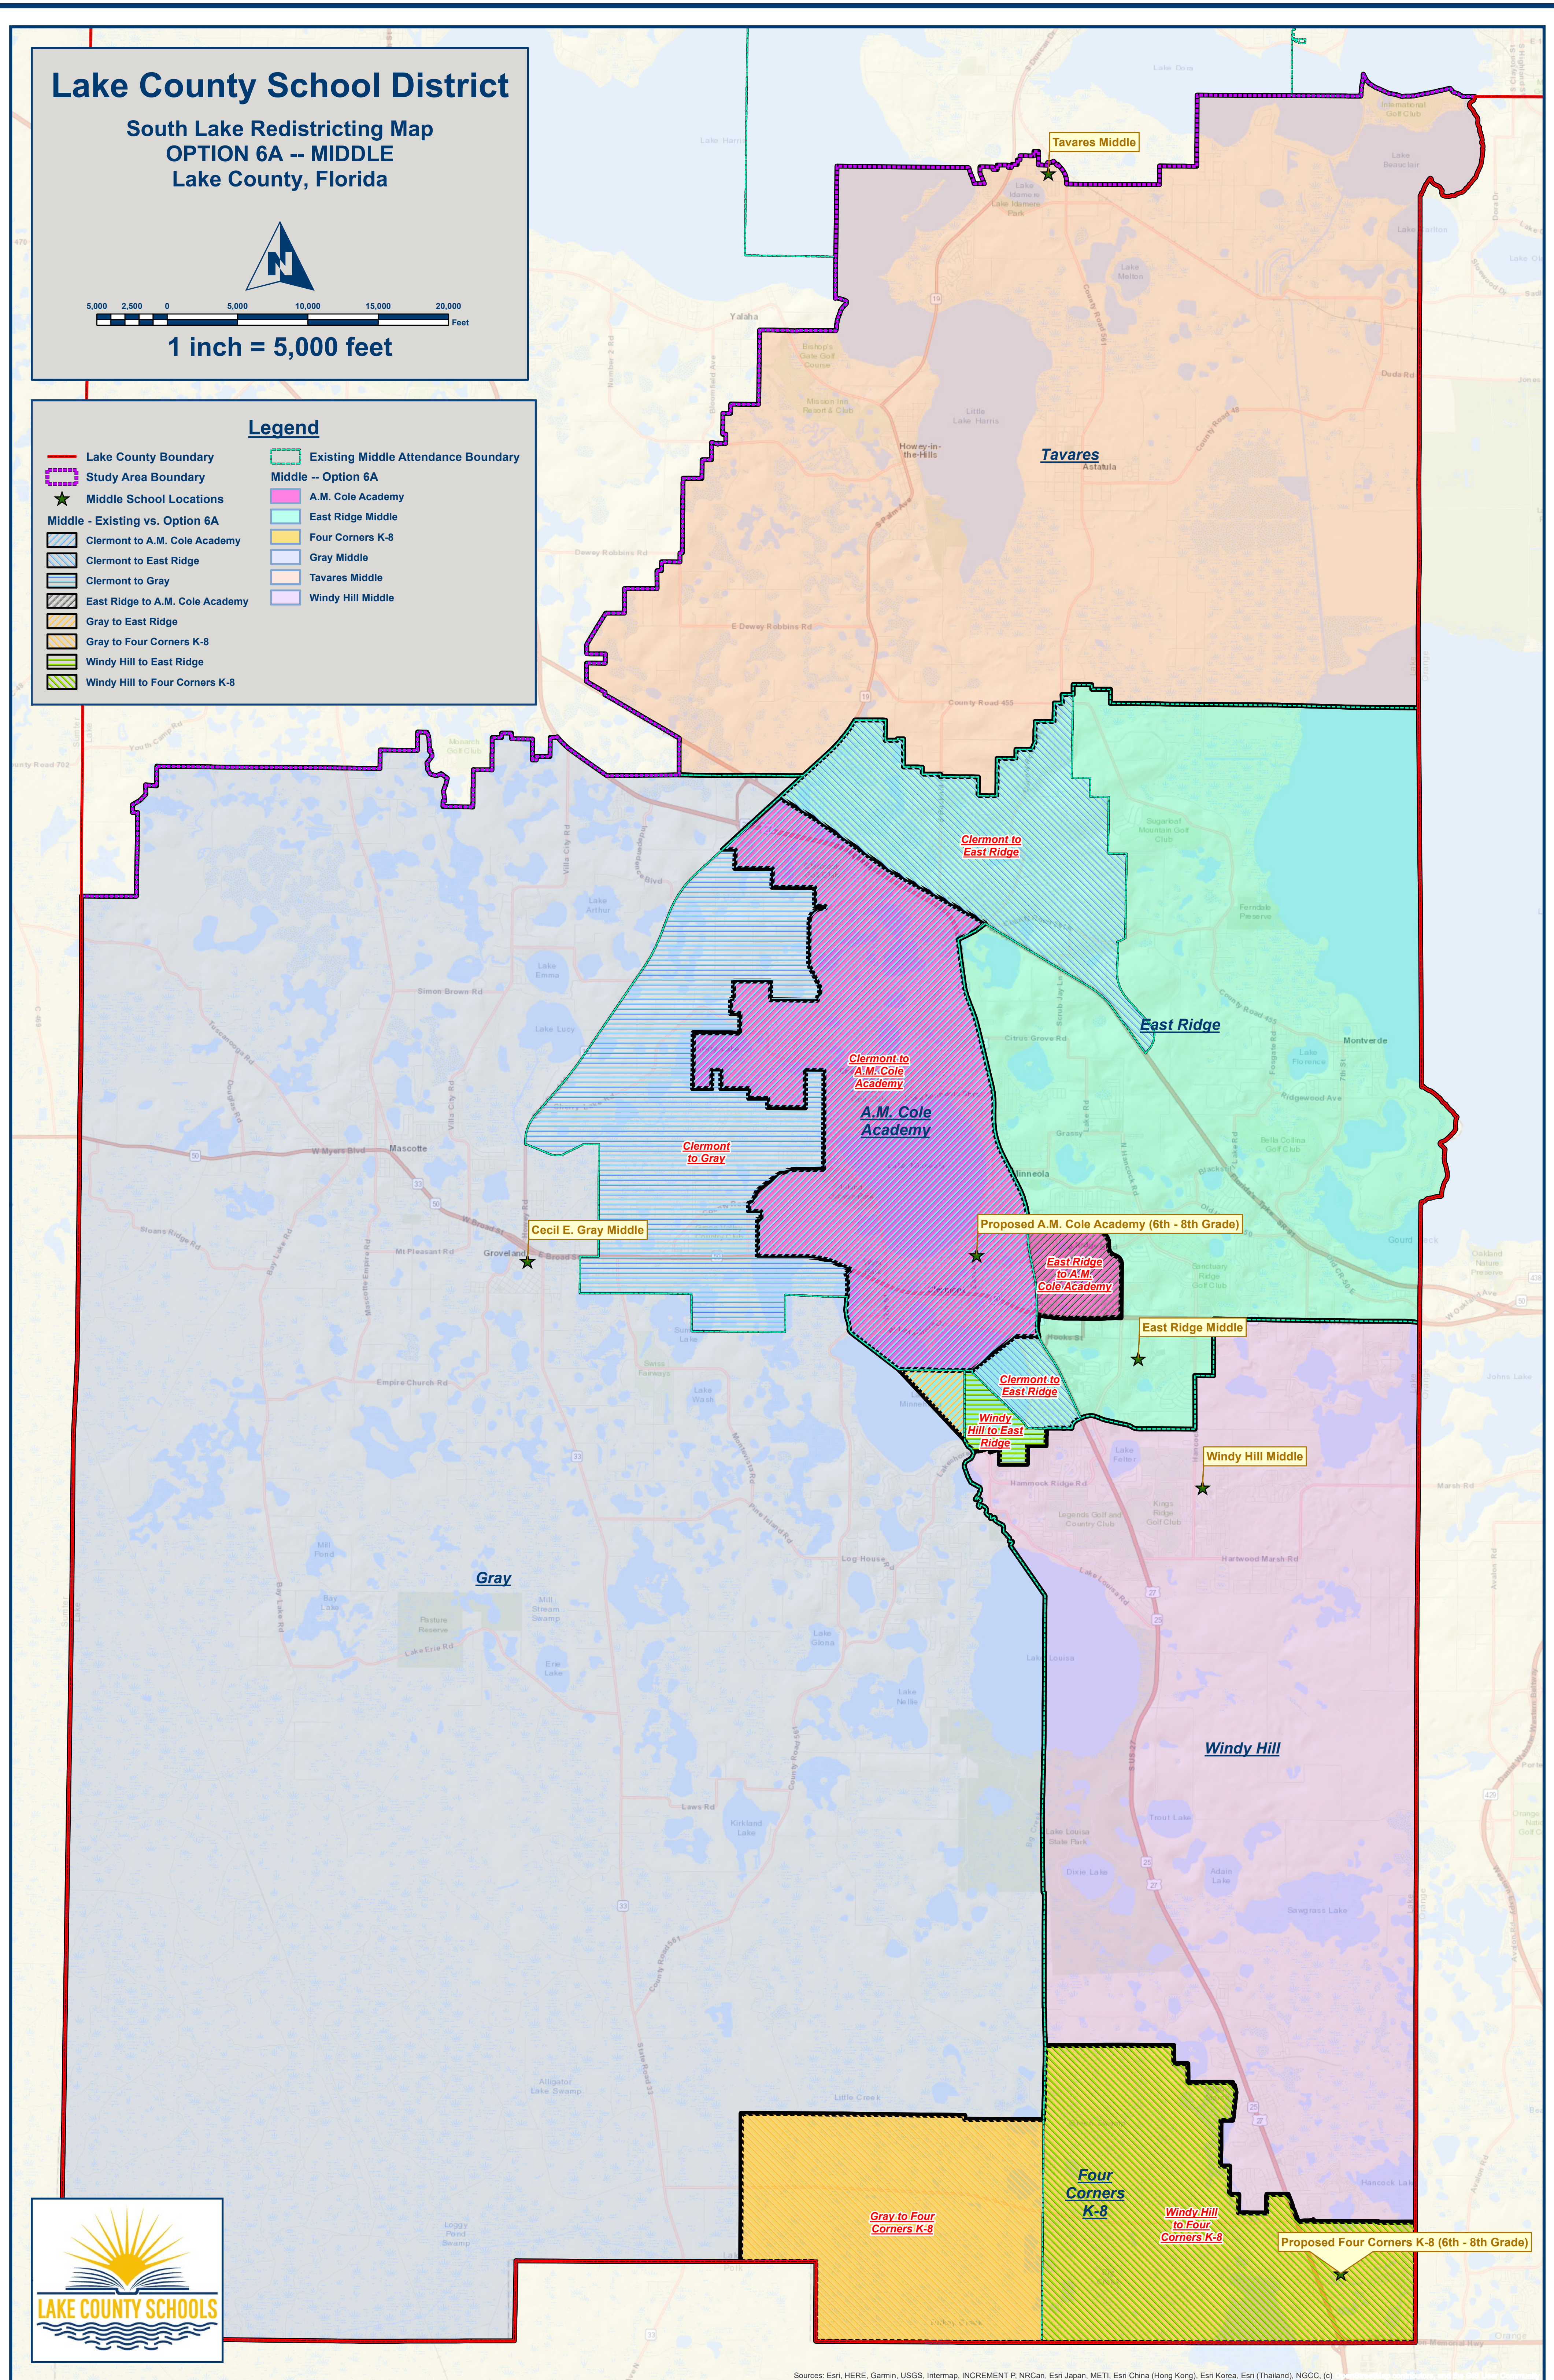

# Lake County School District

## South Lake Redistricting Map OPTION 6A -- MIDDLE Lake County, Florida

1 inch = 5,000 feet

### Legend

- Lake County Boundary
- Study Area Boundary
- ★ Middle School Locations
- Existing Middle Attendance Boundary
- Middle -- Option 6A
- A.M. Cole Academy
- East Ridge Middle
- Four Corners K-8
- Gray Middle
- Tavares Middle
- Windy Hill Middle
- Middle - Existing vs. Option 6A
- Clermont to A.M. Cole Academy
- Clermont to East Ridge
- Clermont to Gray
- East Ridge to A.M. Cole Academy
- Gray to East Ridge
- Gray to Four Corners K-8
- Windy Hill to East Ridge
- Windy Hill to Four Corners K-8

Sources: Esri, HERE, Garmin, USGS, Intermap, INCREMENT P, NRCan, Esri Japan, METI, Esri China (Hong Kong), Esri Korea, Esri (Thailand), NGCC, (c)