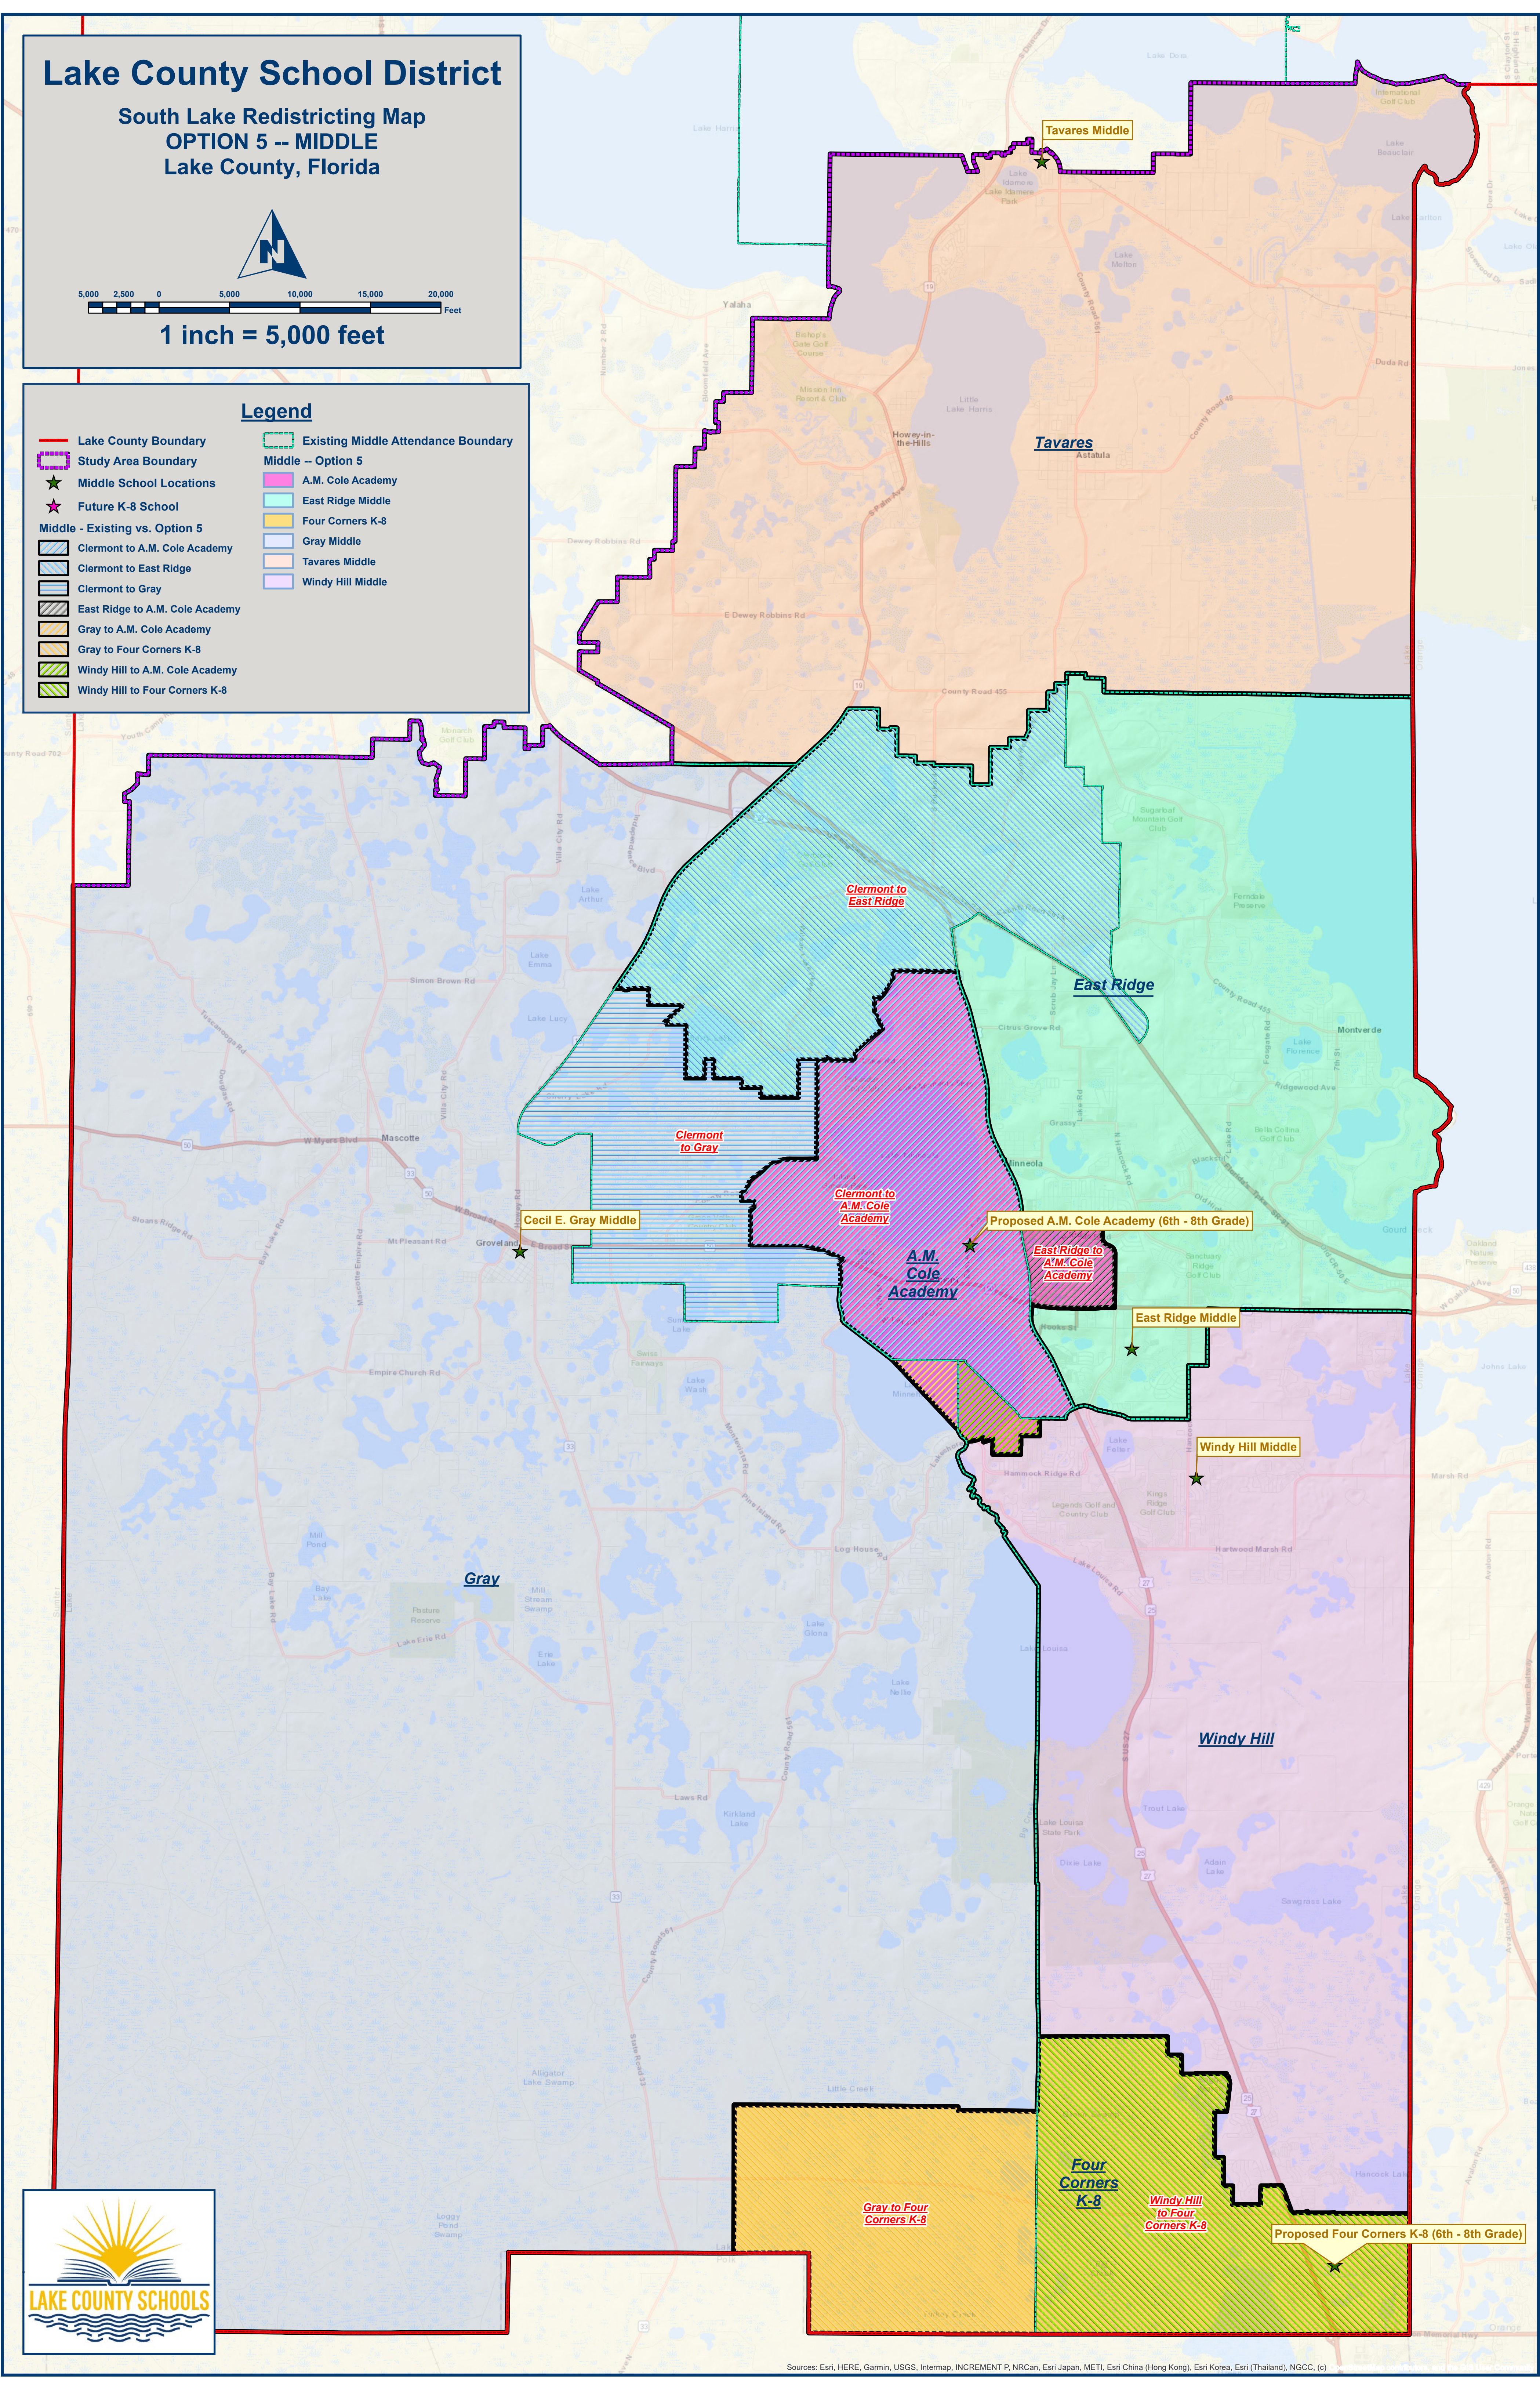

Lake County School District

South Lake Redistricting Map OPTION 5 -- MIDDLE Lake County, Florida

5,000 2,500 0 5,000 10,000 15,000 20,000 Feet

1 inch = 5,000 feet

Legend

- Lake County Boundary
- Study Area Boundary
- ★ Middle School Locations
- ★ Future K-8 School
- Middle - Existing vs. Option 5**
- Clermont to A.M. Cole Academy
- Clermont to East Ridge
- Clermont to Gray
- East Ridge to A.M. Cole Academy
- Gray to A.M. Cole Academy
- Gray to Four Corners K-8
- Windy Hill to A.M. Cole Academy
- Windy Hill to Four Corners K-8
- Existing Middle Attendance Boundary
- Middle -- Option 5
- A.M. Cole Academy
- East Ridge Middle
- Four Corners K-8
- Gray Middle
- Tavares Middle
- Windy Hill Middle

Sources: Esri, HERE, Garmin, USGS, Intermap, INCREMENT P, NRCan, Esri Japan, METI, Esri China (Hong Kong), Esri Korea, Esri (Thailand), NGCC, (c)