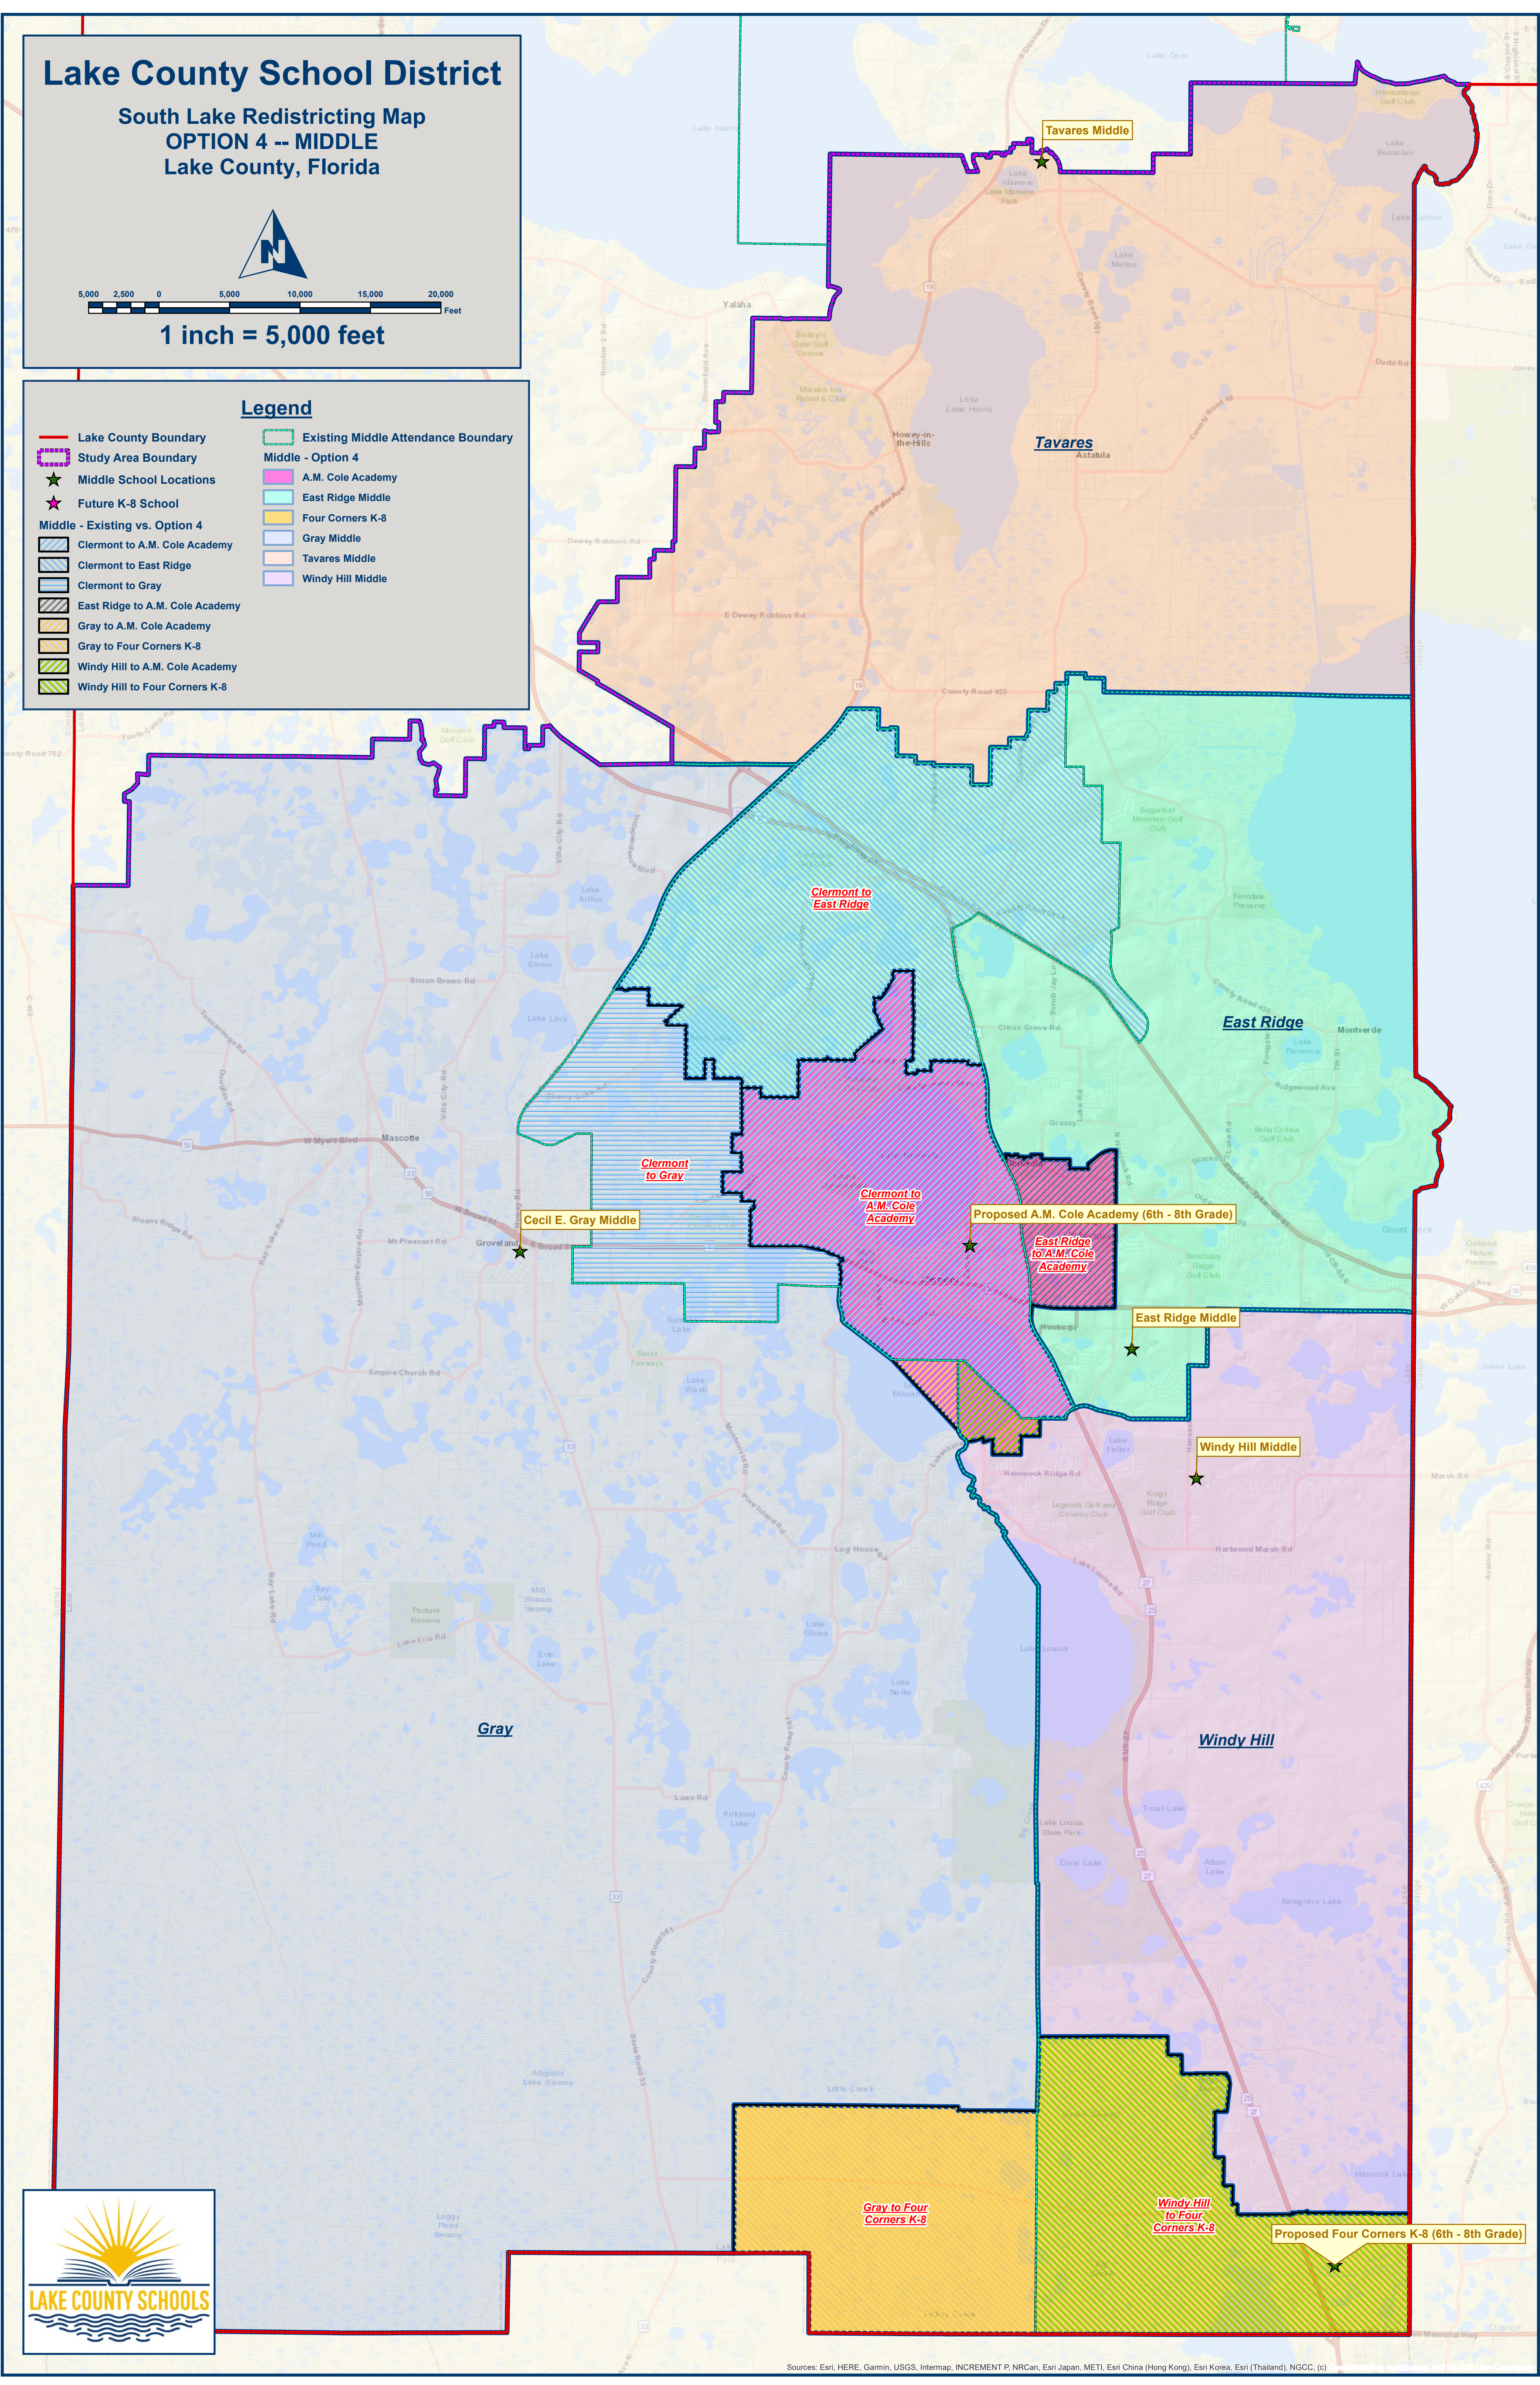

Lake County School District

South Lake Redistricting Map OPTION 4 -- MIDDLE Lake County, Florida

5,000 2,500 0 5,000 10,000 15,000 20,000 Feet

1 inch = 5,000 feet

Legend

- Lake County Boundary
- Study Area Boundary
- ★ Middle School Locations
- ★ Future K-8 School
- Middle - Existing vs. Option 4**
- Clermont to A.M. Cole Academy
- Clermont to East Ridge
- Clermont to Gray
- East Ridge to A.M. Cole Academy
- Gray to A.M. Cole Academy
- Gray to Four Corners K-8
- Windy Hill to A.M. Cole Academy
- Windy Hill to Four Corners K-8
- Existing Middle Attendance Boundary
- Middle - Option 4**
- A.M. Cole Academy
- East Ridge Middle
- Four Corners K-8
- Gray Middle
- Tavares Middle
- Windy Hill Middle

Sources: Esri, HERE, Garmin, USGS, Intermap, INCREMENT P, NRCan, Esri Japan, METI, Esri China (Hong Kong), Esri Korea, Esri (Thailand), NGCC, (c)