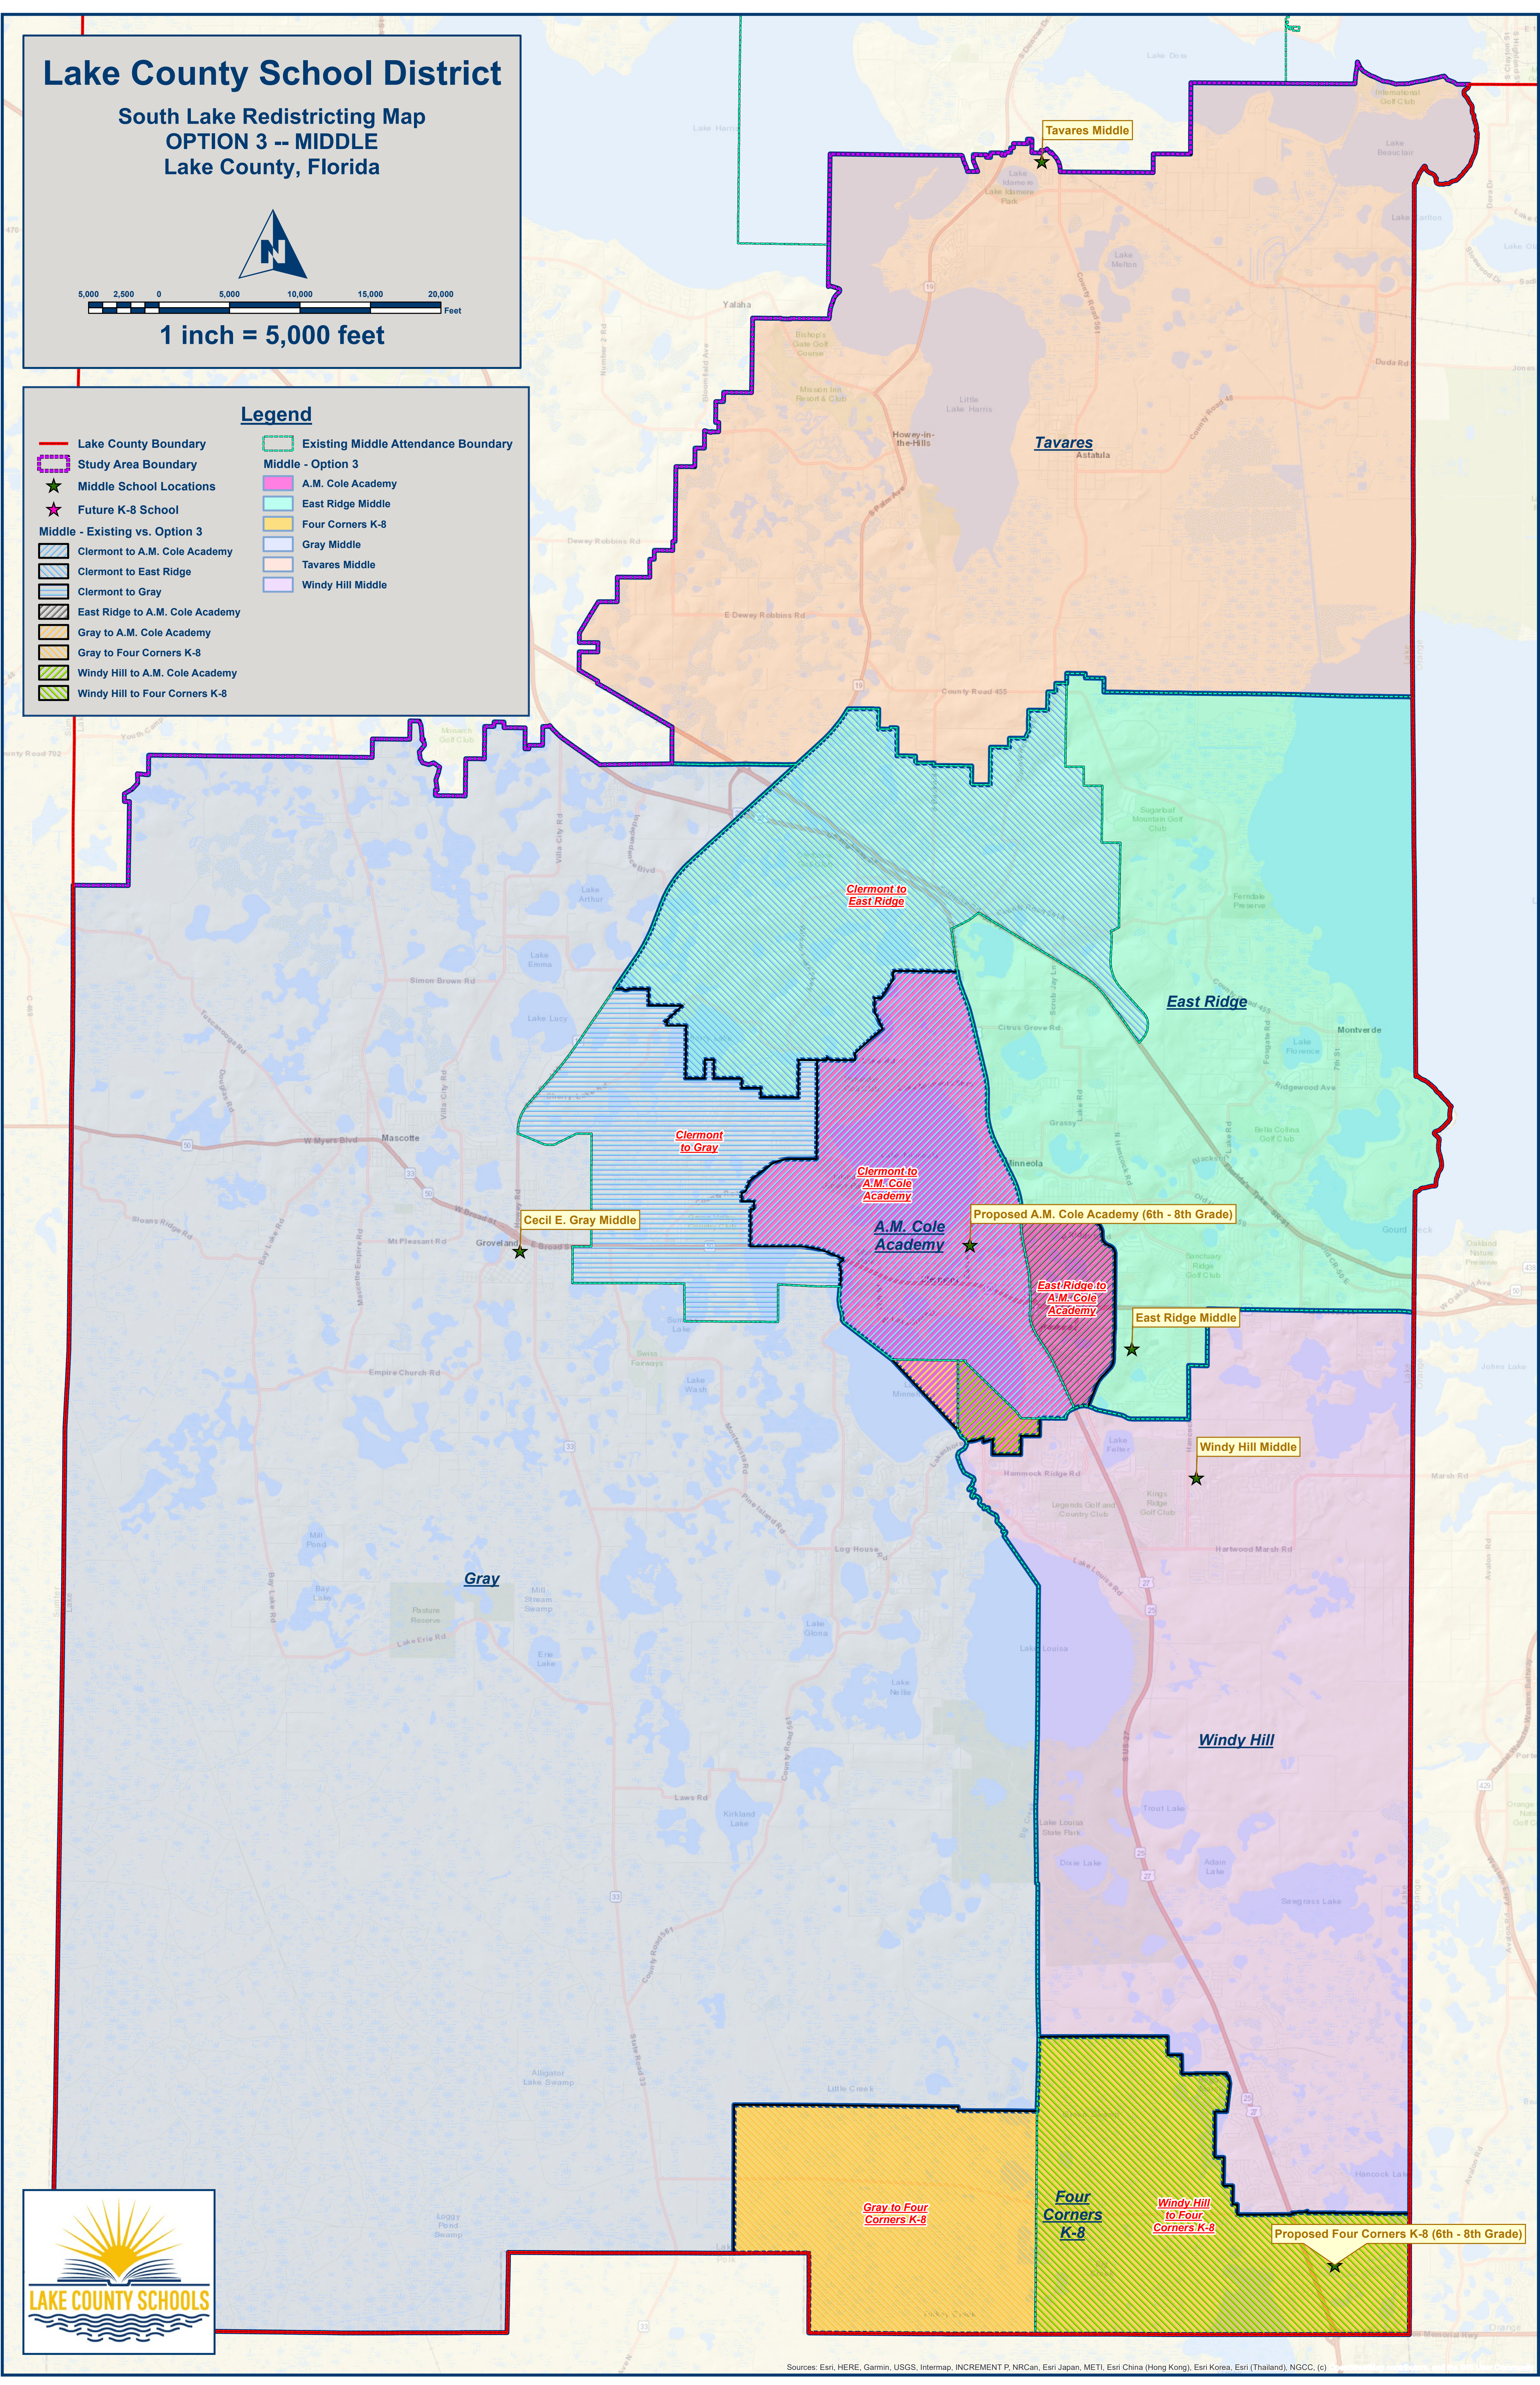

Lake County School District

South Lake Redistricting Map OPTION 3 -- MIDDLE Lake County, Florida

5,000 2,500 0 5,000 10,000 15,000 20,000 Feet

1 inch = 5,000 feet

Legend

- Lake County Boundary
- Study Area Boundary
- ★ Middle School Locations
- ★ Future K-8 School
- Middle - Existing vs. Option 3**
- Clermont to A.M. Cole Academy
- Clermont to East Ridge
- Clermont to Gray
- East Ridge to A.M. Cole Academy
- Gray to A.M. Cole Academy
- Gray to Four Corners K-8
- Windy Hill to A.M. Cole Academy
- Windy Hill to Four Corners K-8
- Existing Middle Attendance Boundary
- Middle - Option 3**
- A.M. Cole Academy
- East Ridge Middle
- Four Corners K-8
- Gray Middle
- Tavares Middle
- Windy Hill Middle

Sources: Esri, HERE, Garmin, USGS, Intermap, INCREMENT P, NRCan, Esri Japan, METI, Esri China (Hong Kong), Esri Korea, Esri (Thailand), NGCC, (c)