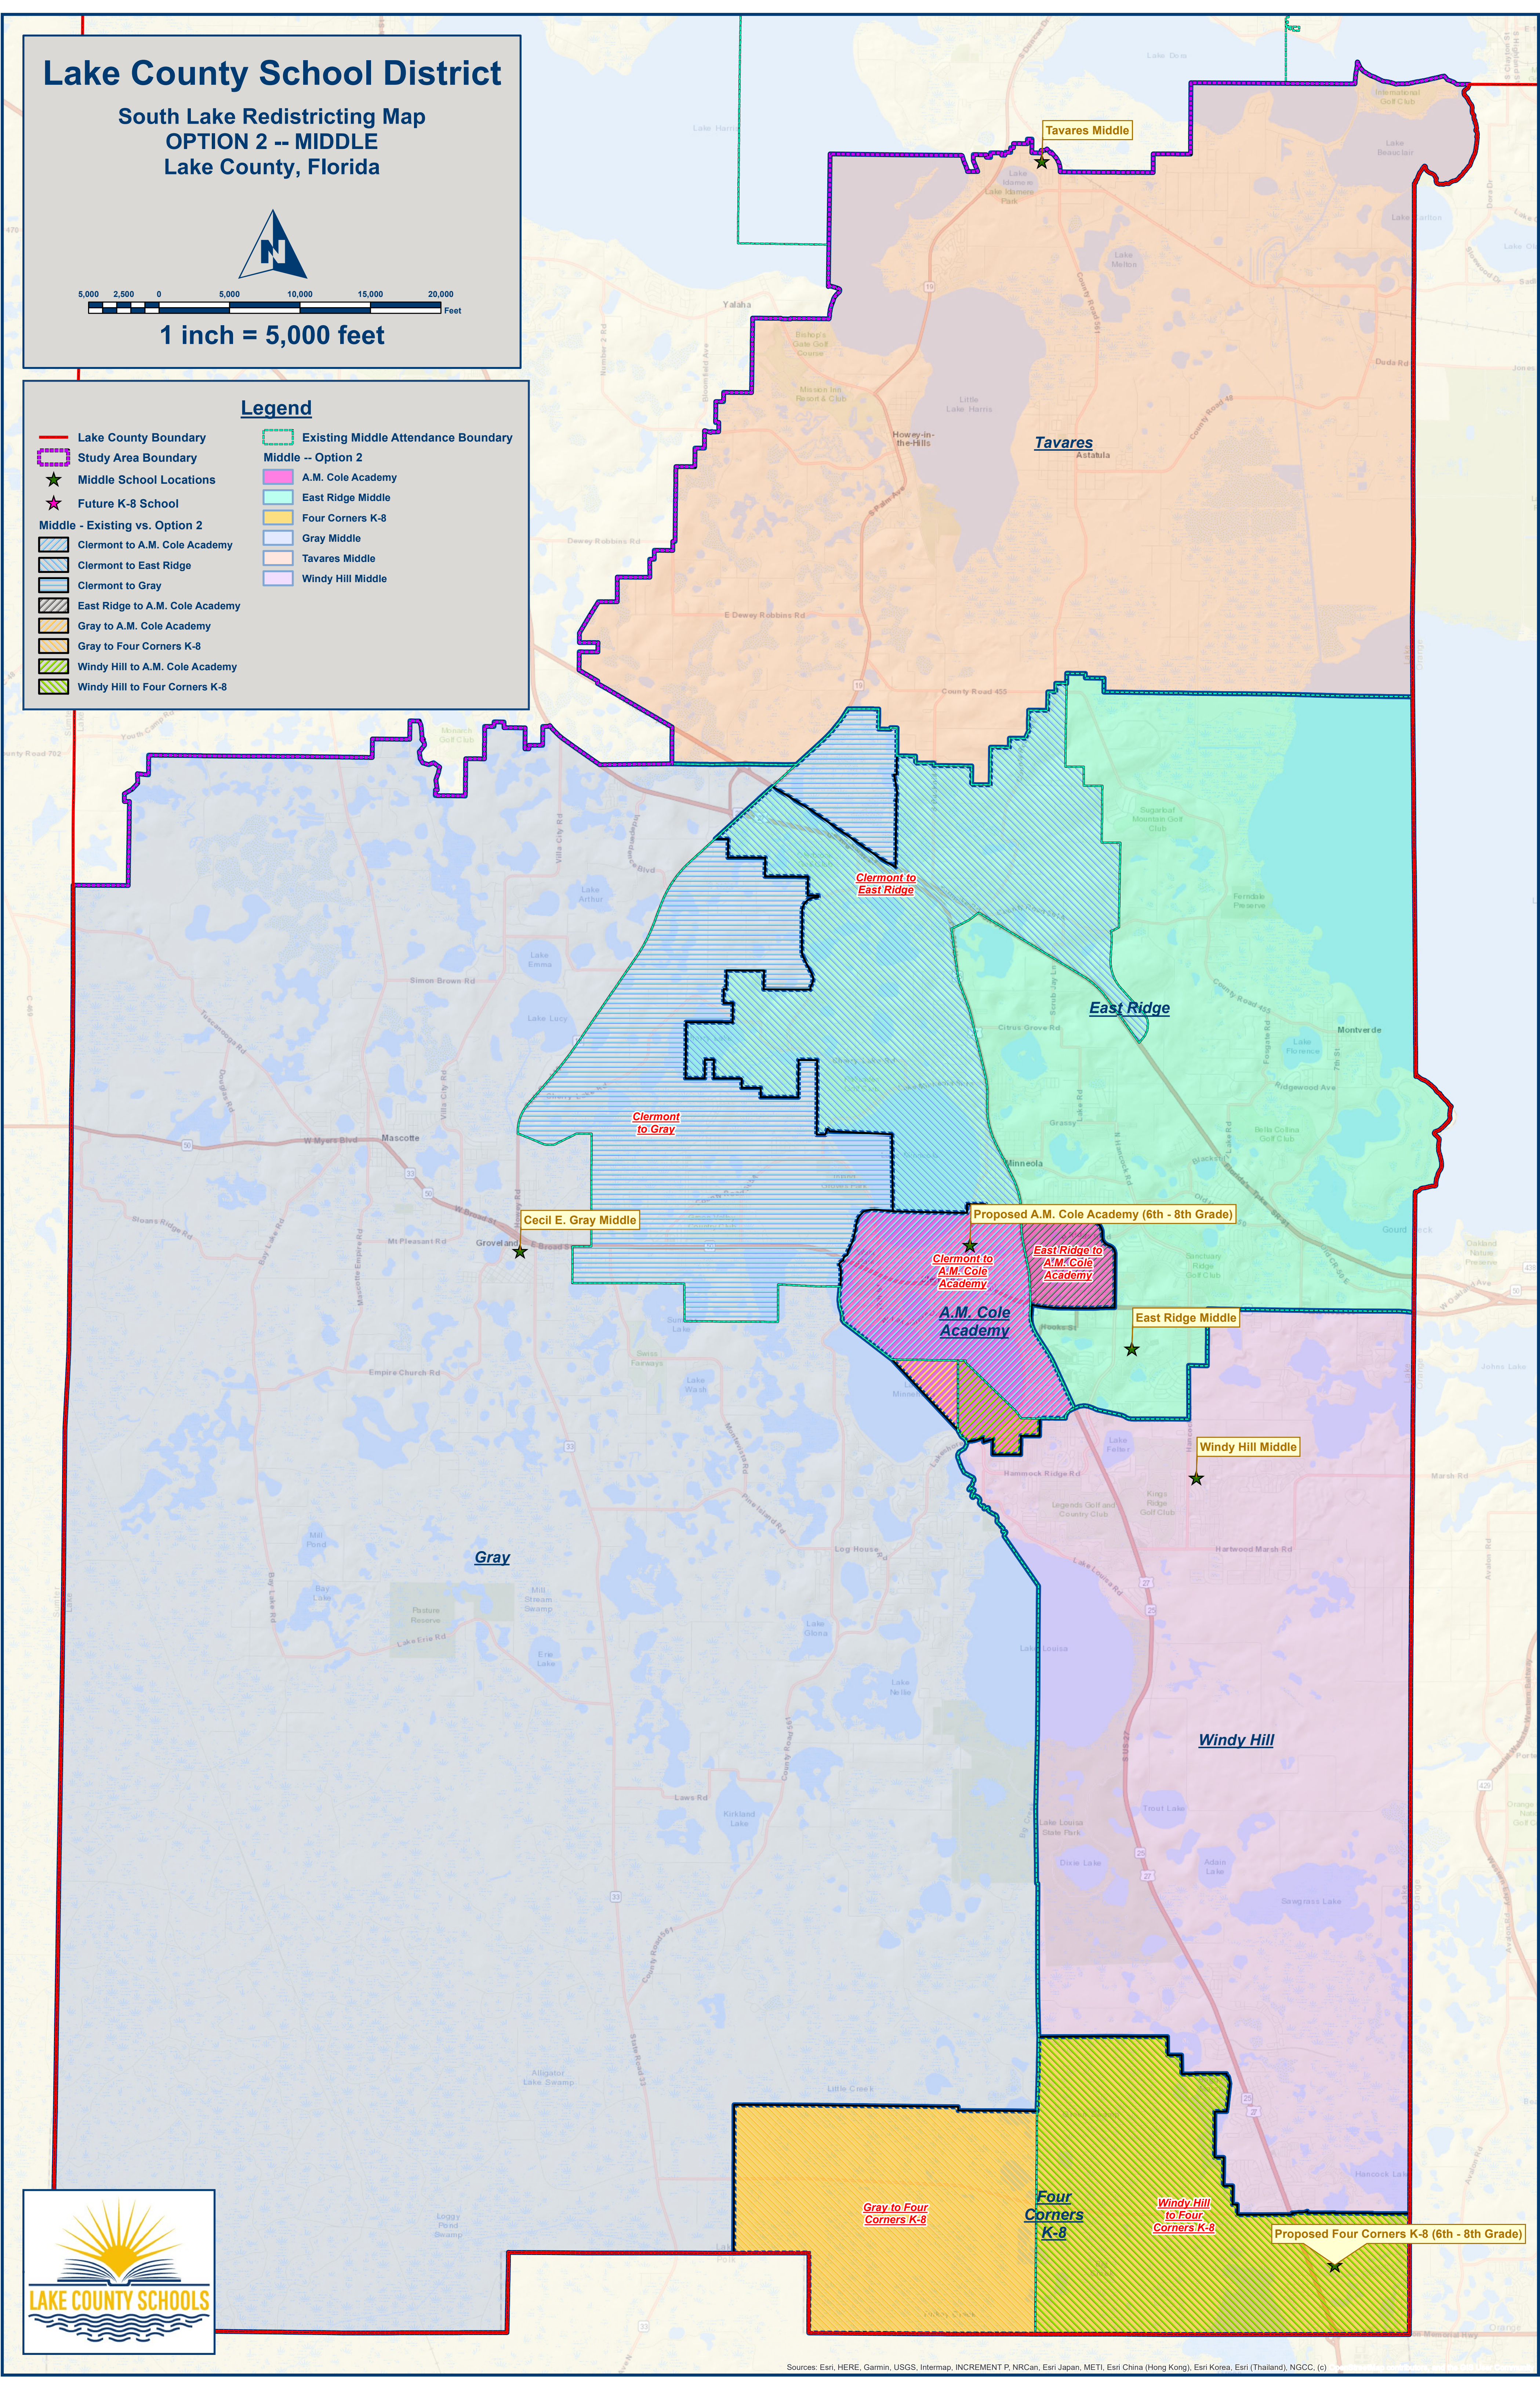

# Lake County School District

## South Lake Redistricting Map OPTION 2 -- MIDDLE Lake County, Florida

### Legend

- Lake County Boundary
- Study Area Boundary
- ★ Middle School Locations
- ★ Future K-8 School
- Middle - Existing vs. Option 2**
- Clermont to A.M. Cole Academy
- Clermont to East Ridge
- Clermont to Gray
- East Ridge to A.M. Cole Academy
- Gray to A.M. Cole Academy
- Gray to Four Corners K-8
- Windy Hill to A.M. Cole Academy
- Windy Hill to Four Corners K-8
- Existing Middle Attendance Boundary
- Middle -- Option 2**
- A.M. Cole Academy
- East Ridge Middle
- Four Corners K-8
- Gray Middle
- Tavares Middle
- Windy Hill Middle

Sources: Esri, HERE, Garmin, USGS, Intermap, INCREMENT P, NRCan, Esri Japan, METI, Esri China (Hong Kong), Esri Korea, Esri (Thailand), NGCC, (c)