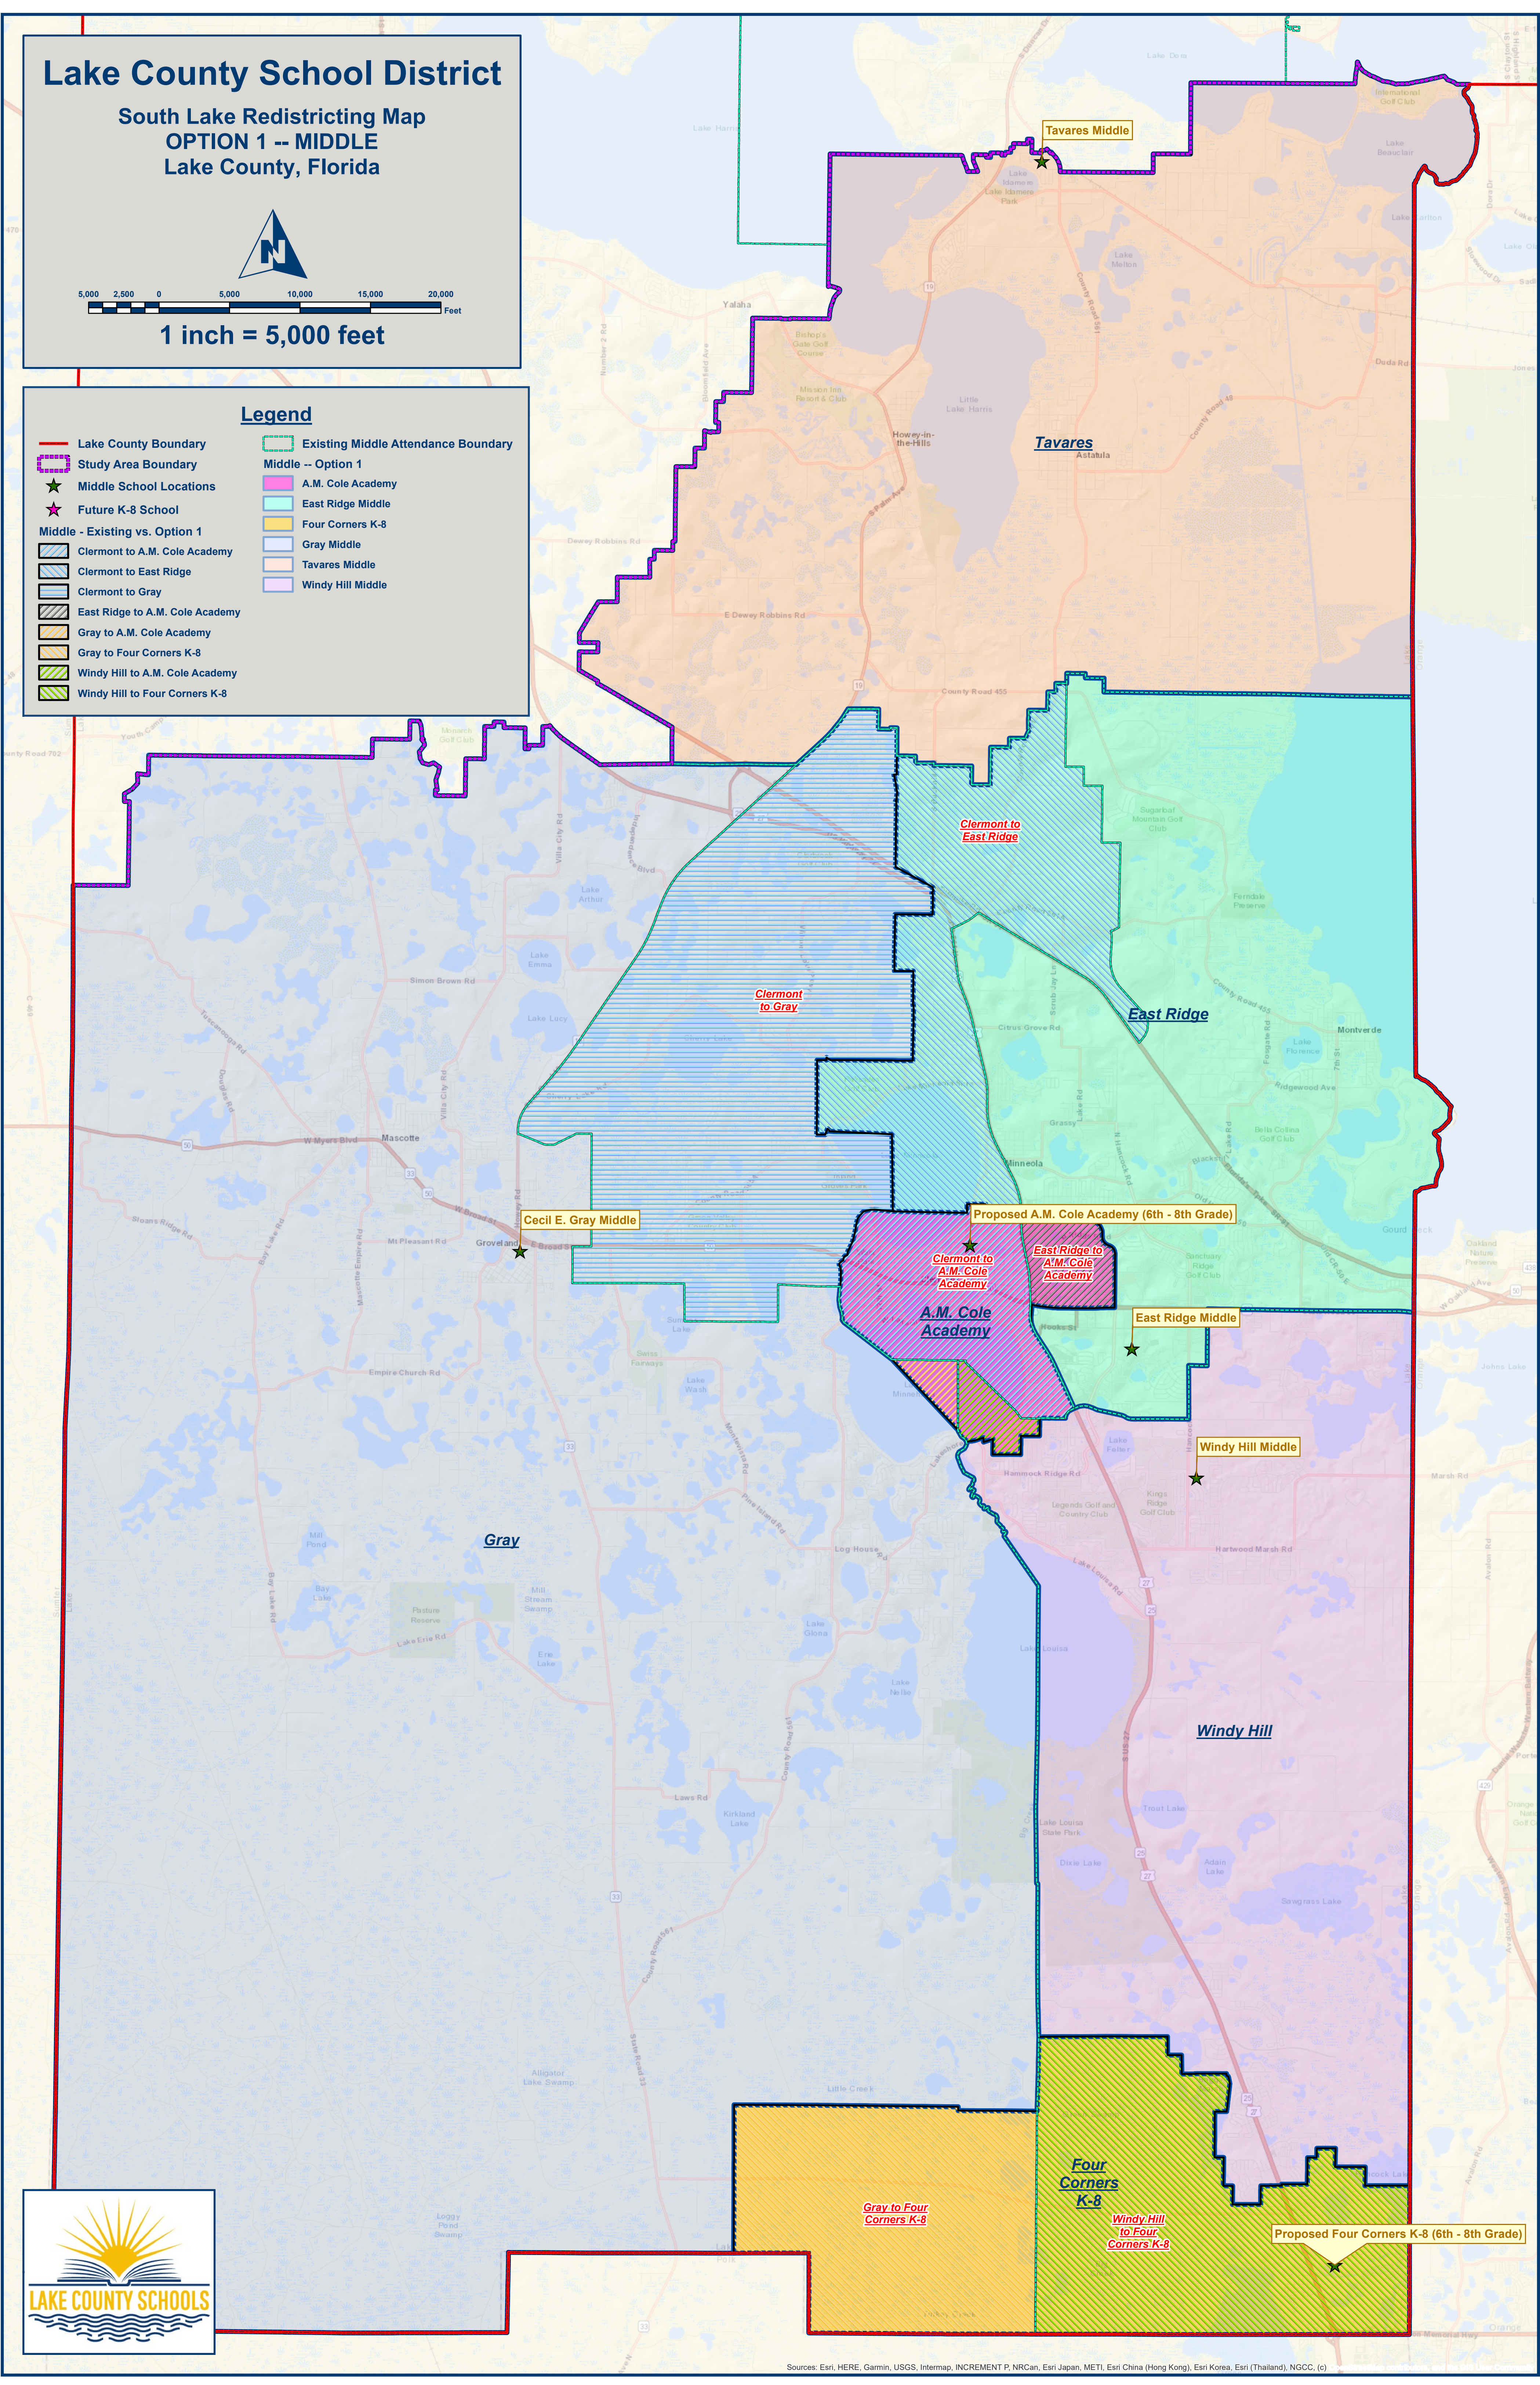

Lake County School District

South Lake Redistricting Map OPTION 1 -- MIDDLE Lake County, Florida

5,000 2,500 0 5,000 10,000 15,000 20,000 Feet

1 inch = 5,000 feet

Legend

- Lake County Boundary
- Study Area Boundary
- ★ Middle School Locations
- ★ Future K-8 School
- Middle - Existing vs. Option 1**
- Clermont to A.M. Cole Academy
- Clermont to East Ridge
- Clermont to Gray
- East Ridge to A.M. Cole Academy
- Gray to A.M. Cole Academy
- Gray to Four Corners K-8
- Windy Hill to A.M. Cole Academy
- Windy Hill to Four Corners K-8
- Existing Middle Attendance Boundary
- Middle -- Option 1
- A.M. Cole Academy
- East Ridge Middle
- Four Corners K-8
- Gray Middle
- Tavares Middle
- Windy Hill Middle

Sources: Esri, HERE, Garmin, USGS, Intermap, INCREMENT P, NRCan, Esri Japan, METI, Esri China (Hong Kong), Esri Korea, Esri (Thailand), NGCC, (c)