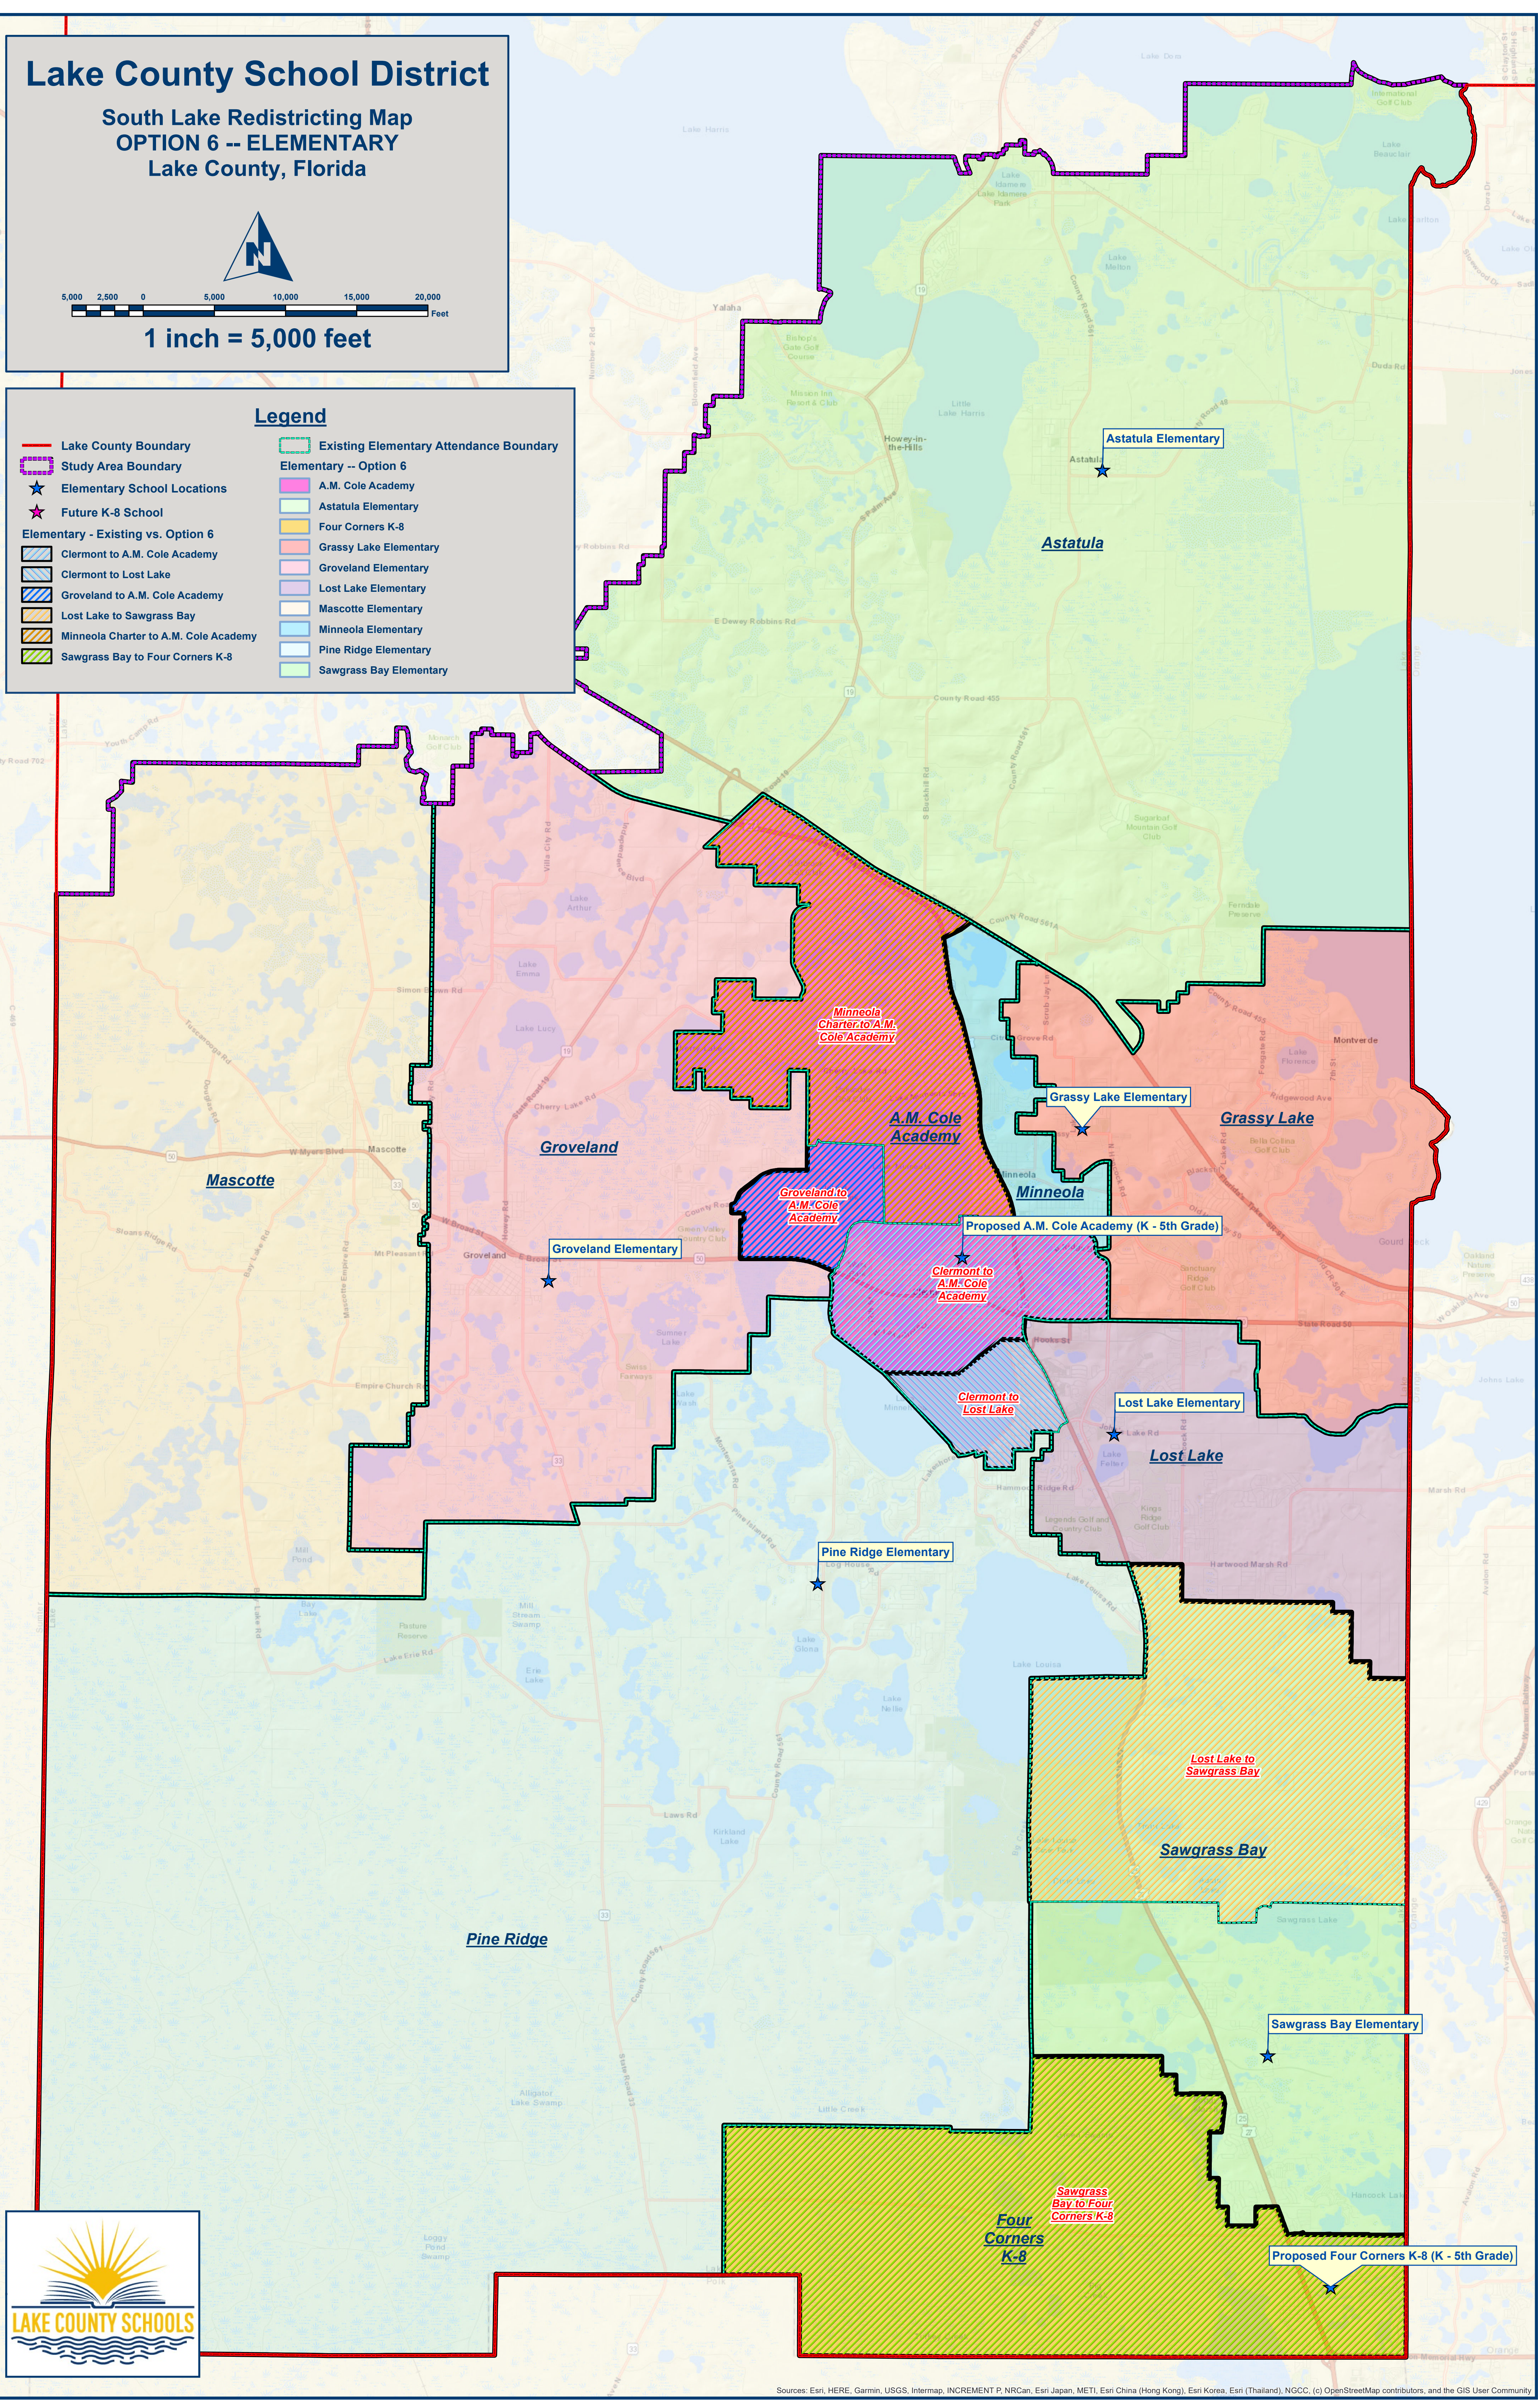

Lake County School District

South Lake Redistricting Map OPTION 6 -- ELEMENTARY Lake County, Florida

5,000 2,500 0 5,000 10,000 15,000 20,000 Feet

1 inch = 5,000 feet

Legend

- Lake County Boundary
- Study Area Boundary
- ★ Elementary School Locations
- ★ Future K-8 School
- Elementary - Existing vs. Option 6**
- Clermont to A.M. Cole Academy
- Clermont to Lost Lake
- Groveland to A.M. Cole Academy
- Lost Lake to Sawgrass Bay
- Minneola Charter to A.M. Cole Academy
- Sawgrass Bay to Four Corners K-8
- Existing Elementary Attendance Boundary
- Elementary -- Option 6**
- A.M. Cole Academy
- Astatula Elementary
- Four Corners K-8
- Grassy Lake Elementary
- Groveland Elementary
- Lost Lake Elementary
- Mascotte Elementary
- Minneola Elementary
- Pine Ridge Elementary
- Sawgrass Bay Elementary

Sources: Esri, HERE, Garmin, USGS, Intermap, INCREMENT P, NRCan, Esri Japan, METI, Esri China (Hong Kong), Esri Korea, Esri (Thailand), NGCC, (c) OpenStreetMap contributors, and the GIS User Community