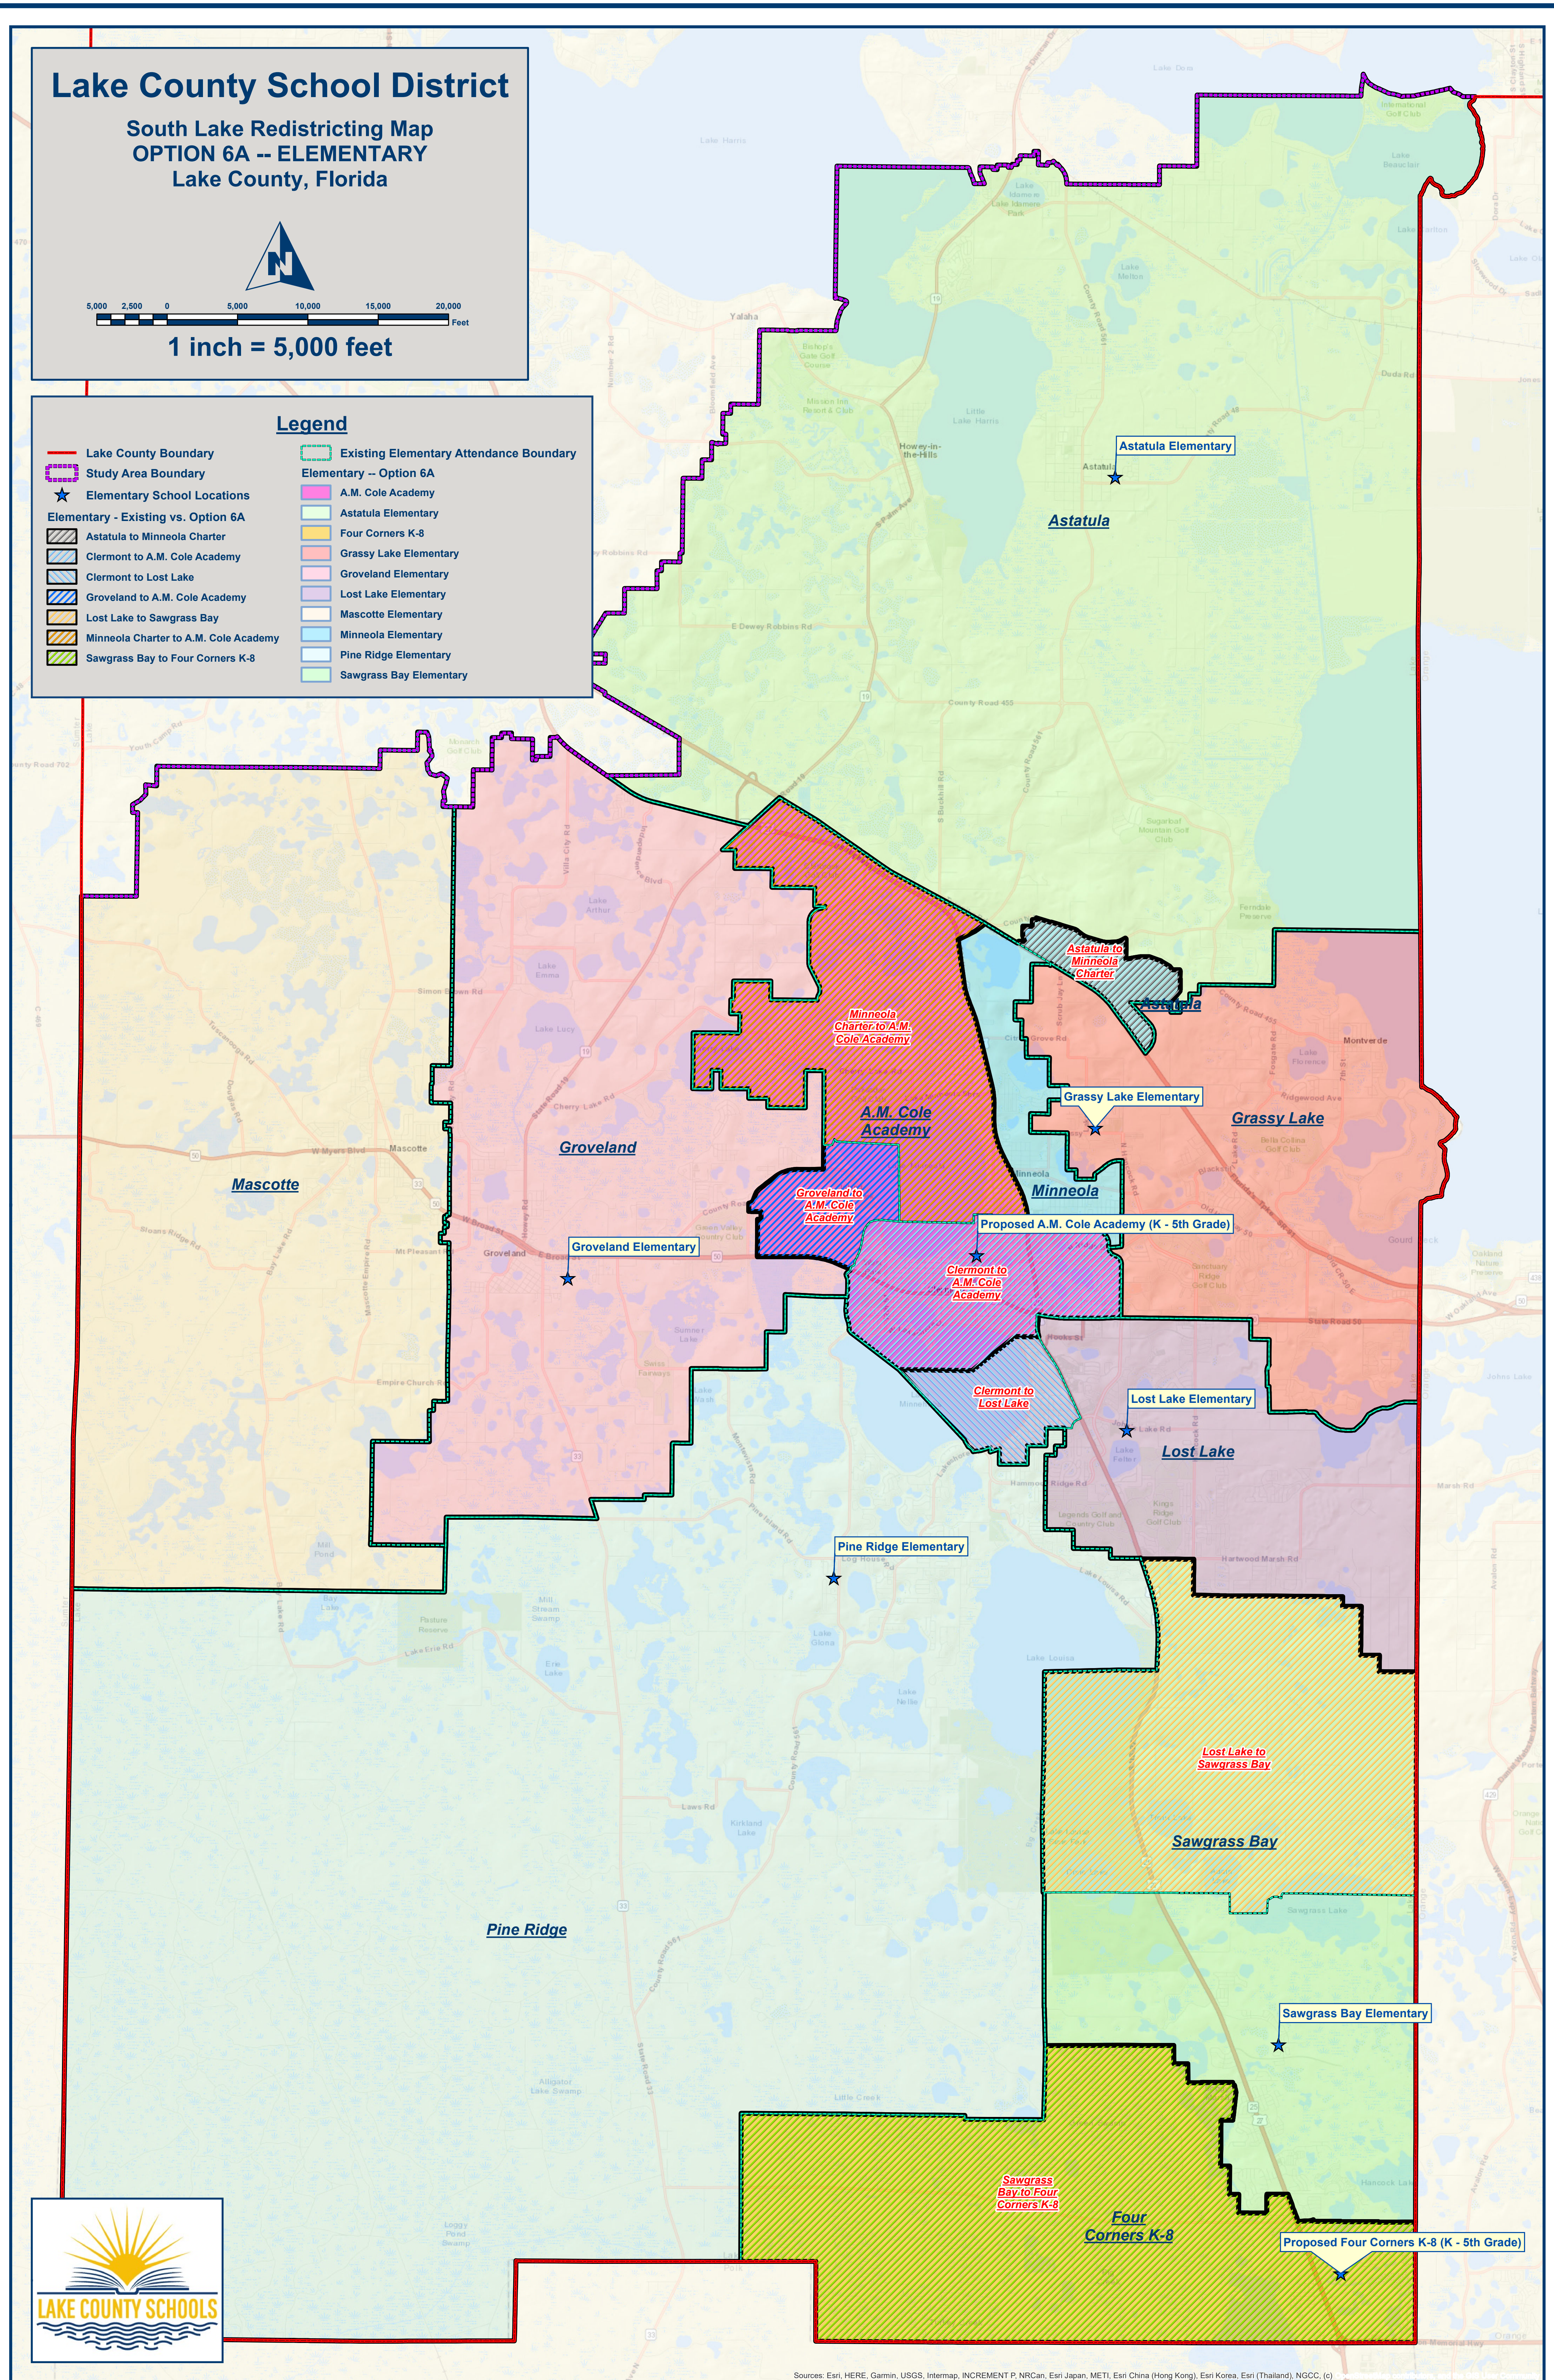

Lake County School District

South Lake Redistricting Map OPTION 6A -- ELEMENTARY Lake County, Florida

5,000 2,500 0 5,000 10,000 15,000 20,000 Feet

1 inch = 5,000 feet

Legend

- Lake County Boundary
- Study Area Boundary
- ★ Elementary School Locations
- Elementary - Existing vs. Option 6A**
- Astatula to Minneola Charter
- Clermont to A.M. Cole Academy
- Clermont to Lost Lake
- Groveland to A.M. Cole Academy
- Lost Lake to Sawgrass Bay
- Minneola Charter to A.M. Cole Academy
- Sawgrass Bay to Four Corners K-8
- Existing Elementary Attendance Boundary
- Elementary -- Option 6A**
- A.M. Cole Academy
- Astatula Elementary
- Four Corners K-8
- Grassy Lake Elementary
- Groveland Elementary
- Lost Lake Elementary
- Mascotte Elementary
- Minneola Elementary
- Pine Ridge Elementary
- Sawgrass Bay Elementary

Sources: Esri, HERE, Garmin, USGS, Intermap, INCREMENT P, NRCan, Esri Japan, METI, Esri China (Hong Kong), Esri Korea, Esri (Thailand), NGCC, (c)