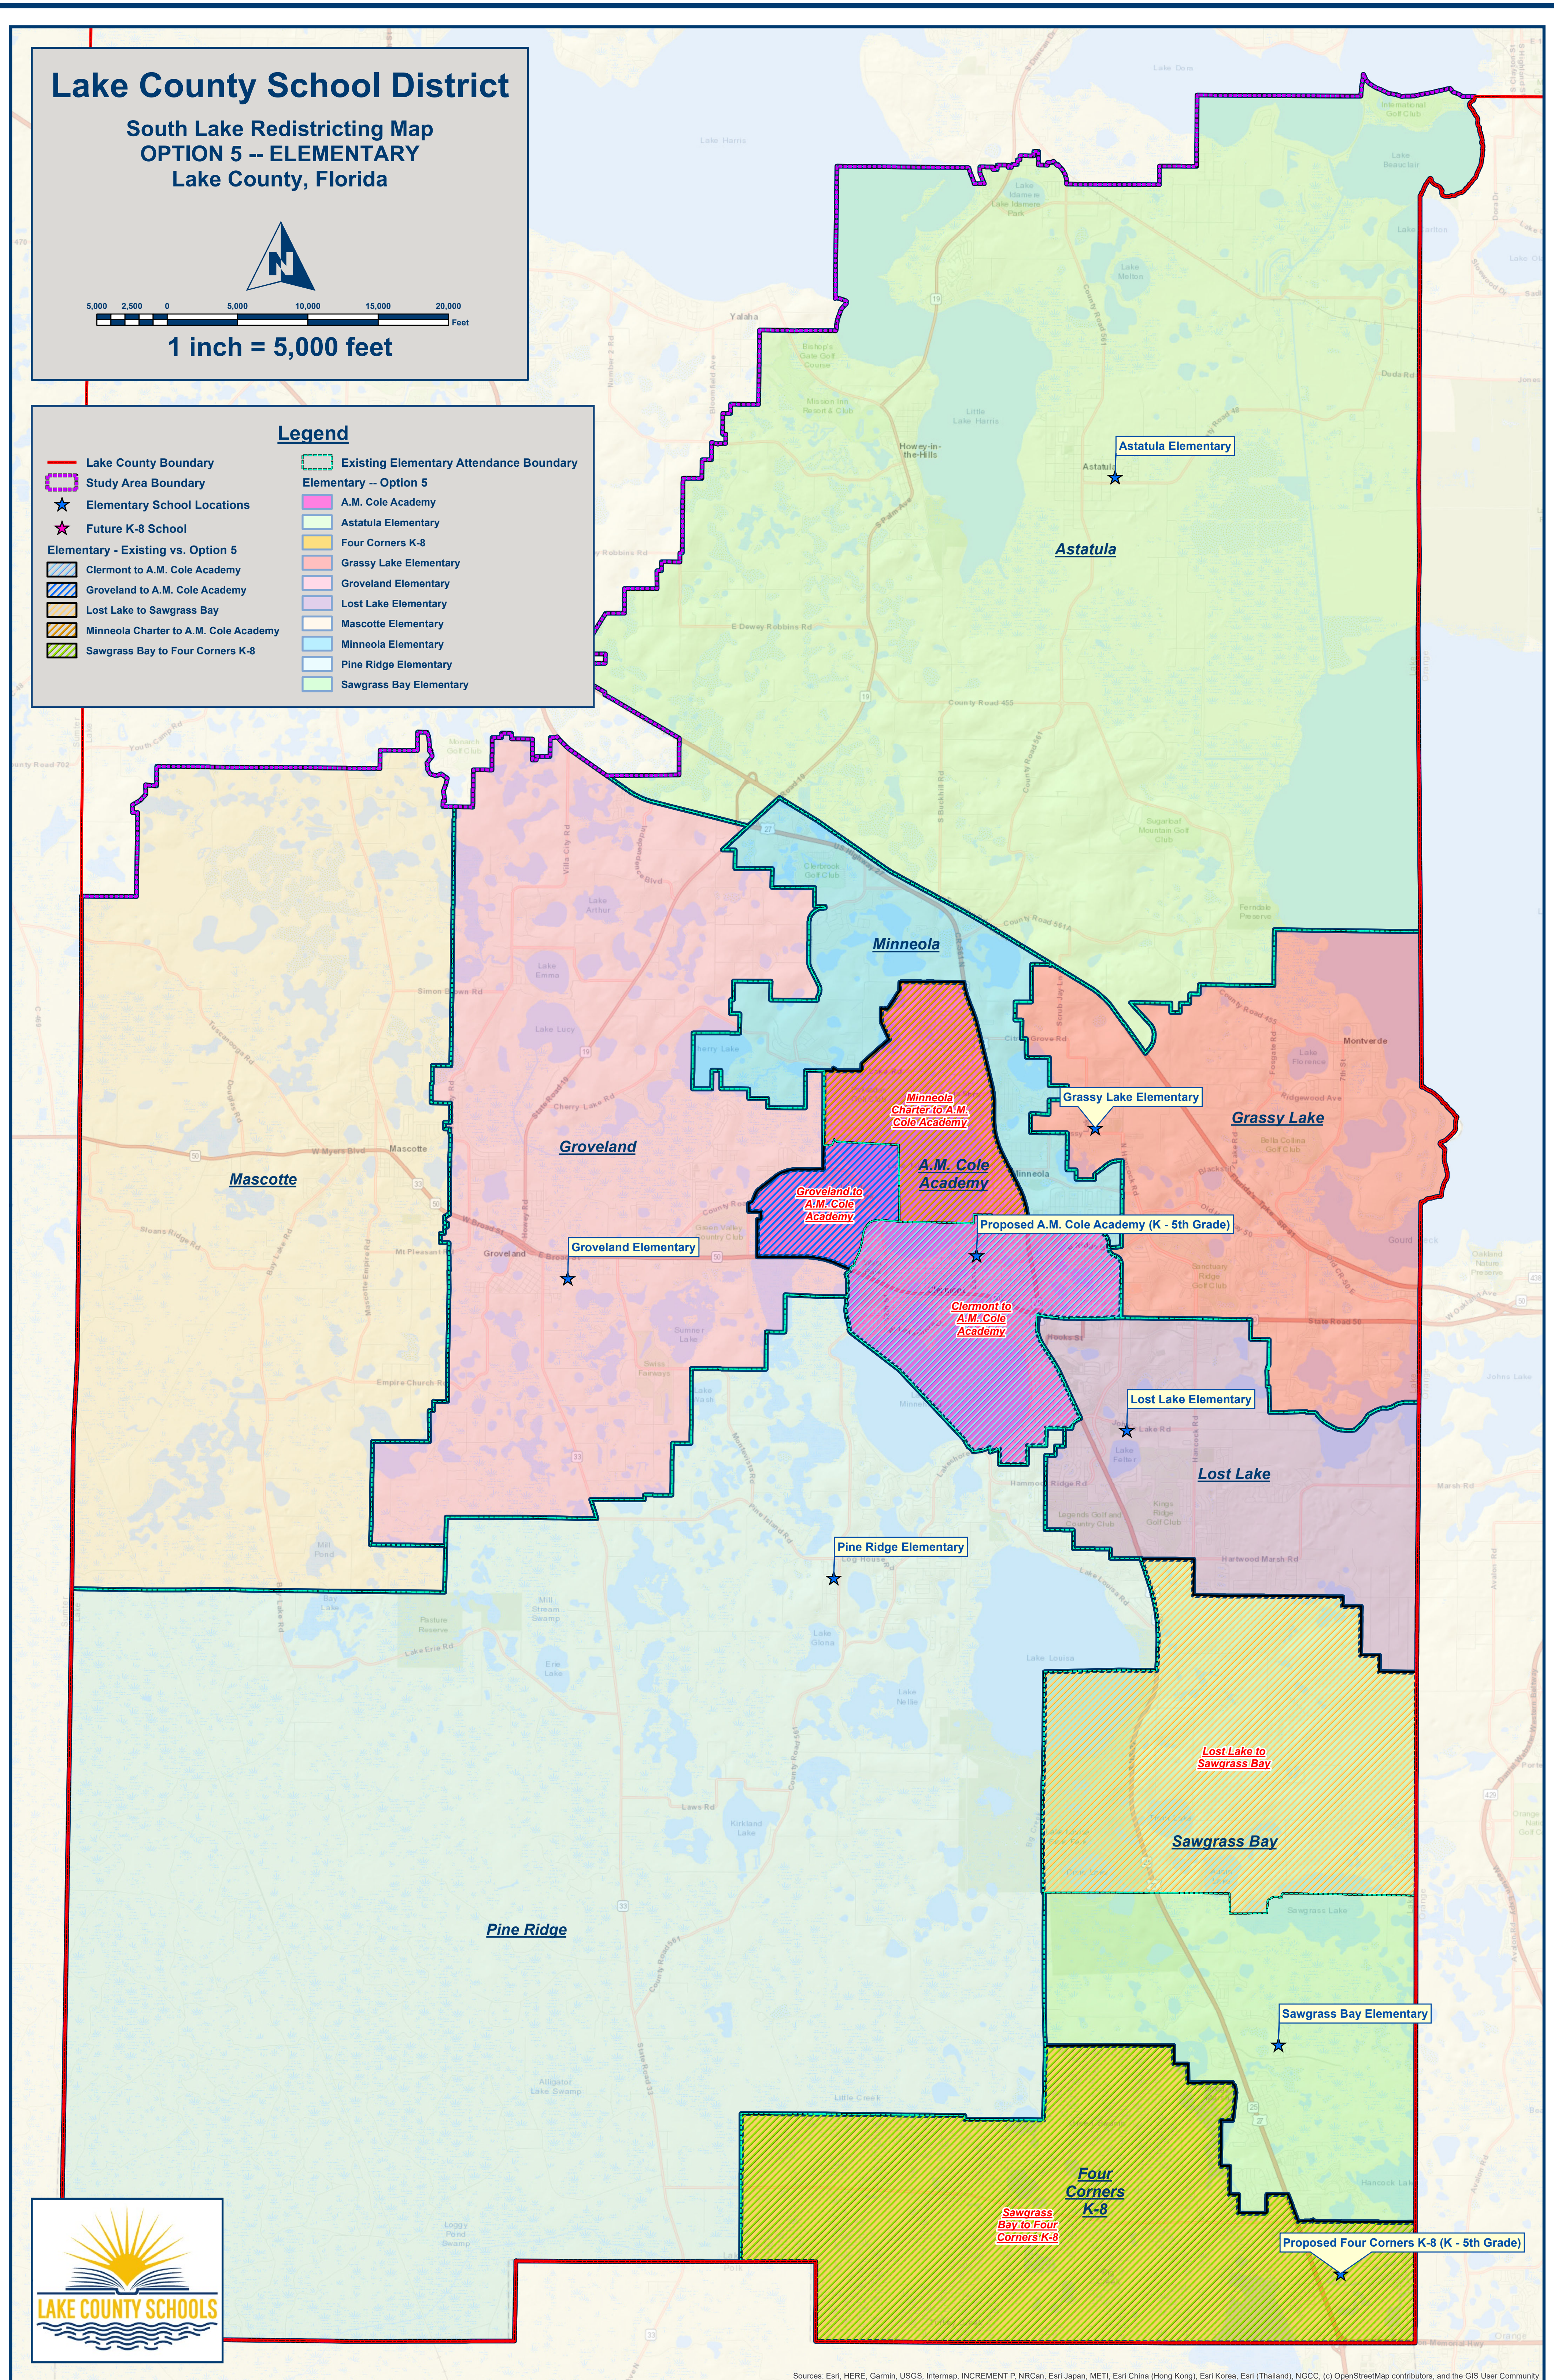

Lake County School District

South Lake Redistricting Map OPTION 5 -- ELEMENTARY Lake County, Florida

5,000 2,500 0 5,000 10,000 15,000 20,000 Feet

1 inch = 5,000 feet

Legend

- Lake County Boundary
- Study Area Boundary
- ★ Elementary School Locations
- ★ Future K-8 School
- Elementary - Existing vs. Option 5**
- Clermont to A.M. Cole Academy
- Groveland to A.M. Cole Academy
- Lost Lake to Sawgrass Bay
- Minneola Charter to A.M. Cole Academy
- Sawgrass Bay to Four Corners K-8
- Existing Elementary Attendance Boundary
- Elementary -- Option 5**
- A.M. Cole Academy
- Astatula Elementary
- Four Corners K-8
- Grassy Lake Elementary
- Groveland Elementary
- Lost Lake Elementary
- Mascotte Elementary
- Minneola Elementary
- Pine Ridge Elementary
- Sawgrass Bay Elementary

Sources: Esri, HERE, Garmin, USGS, Intermap, INCREMENT P, NRCan, Esri Japan, METI, Esri China (Hong Kong), Esri Korea, Esri (Thailand), NGCC, (c) OpenStreetMap contributors, and the GIS User Community