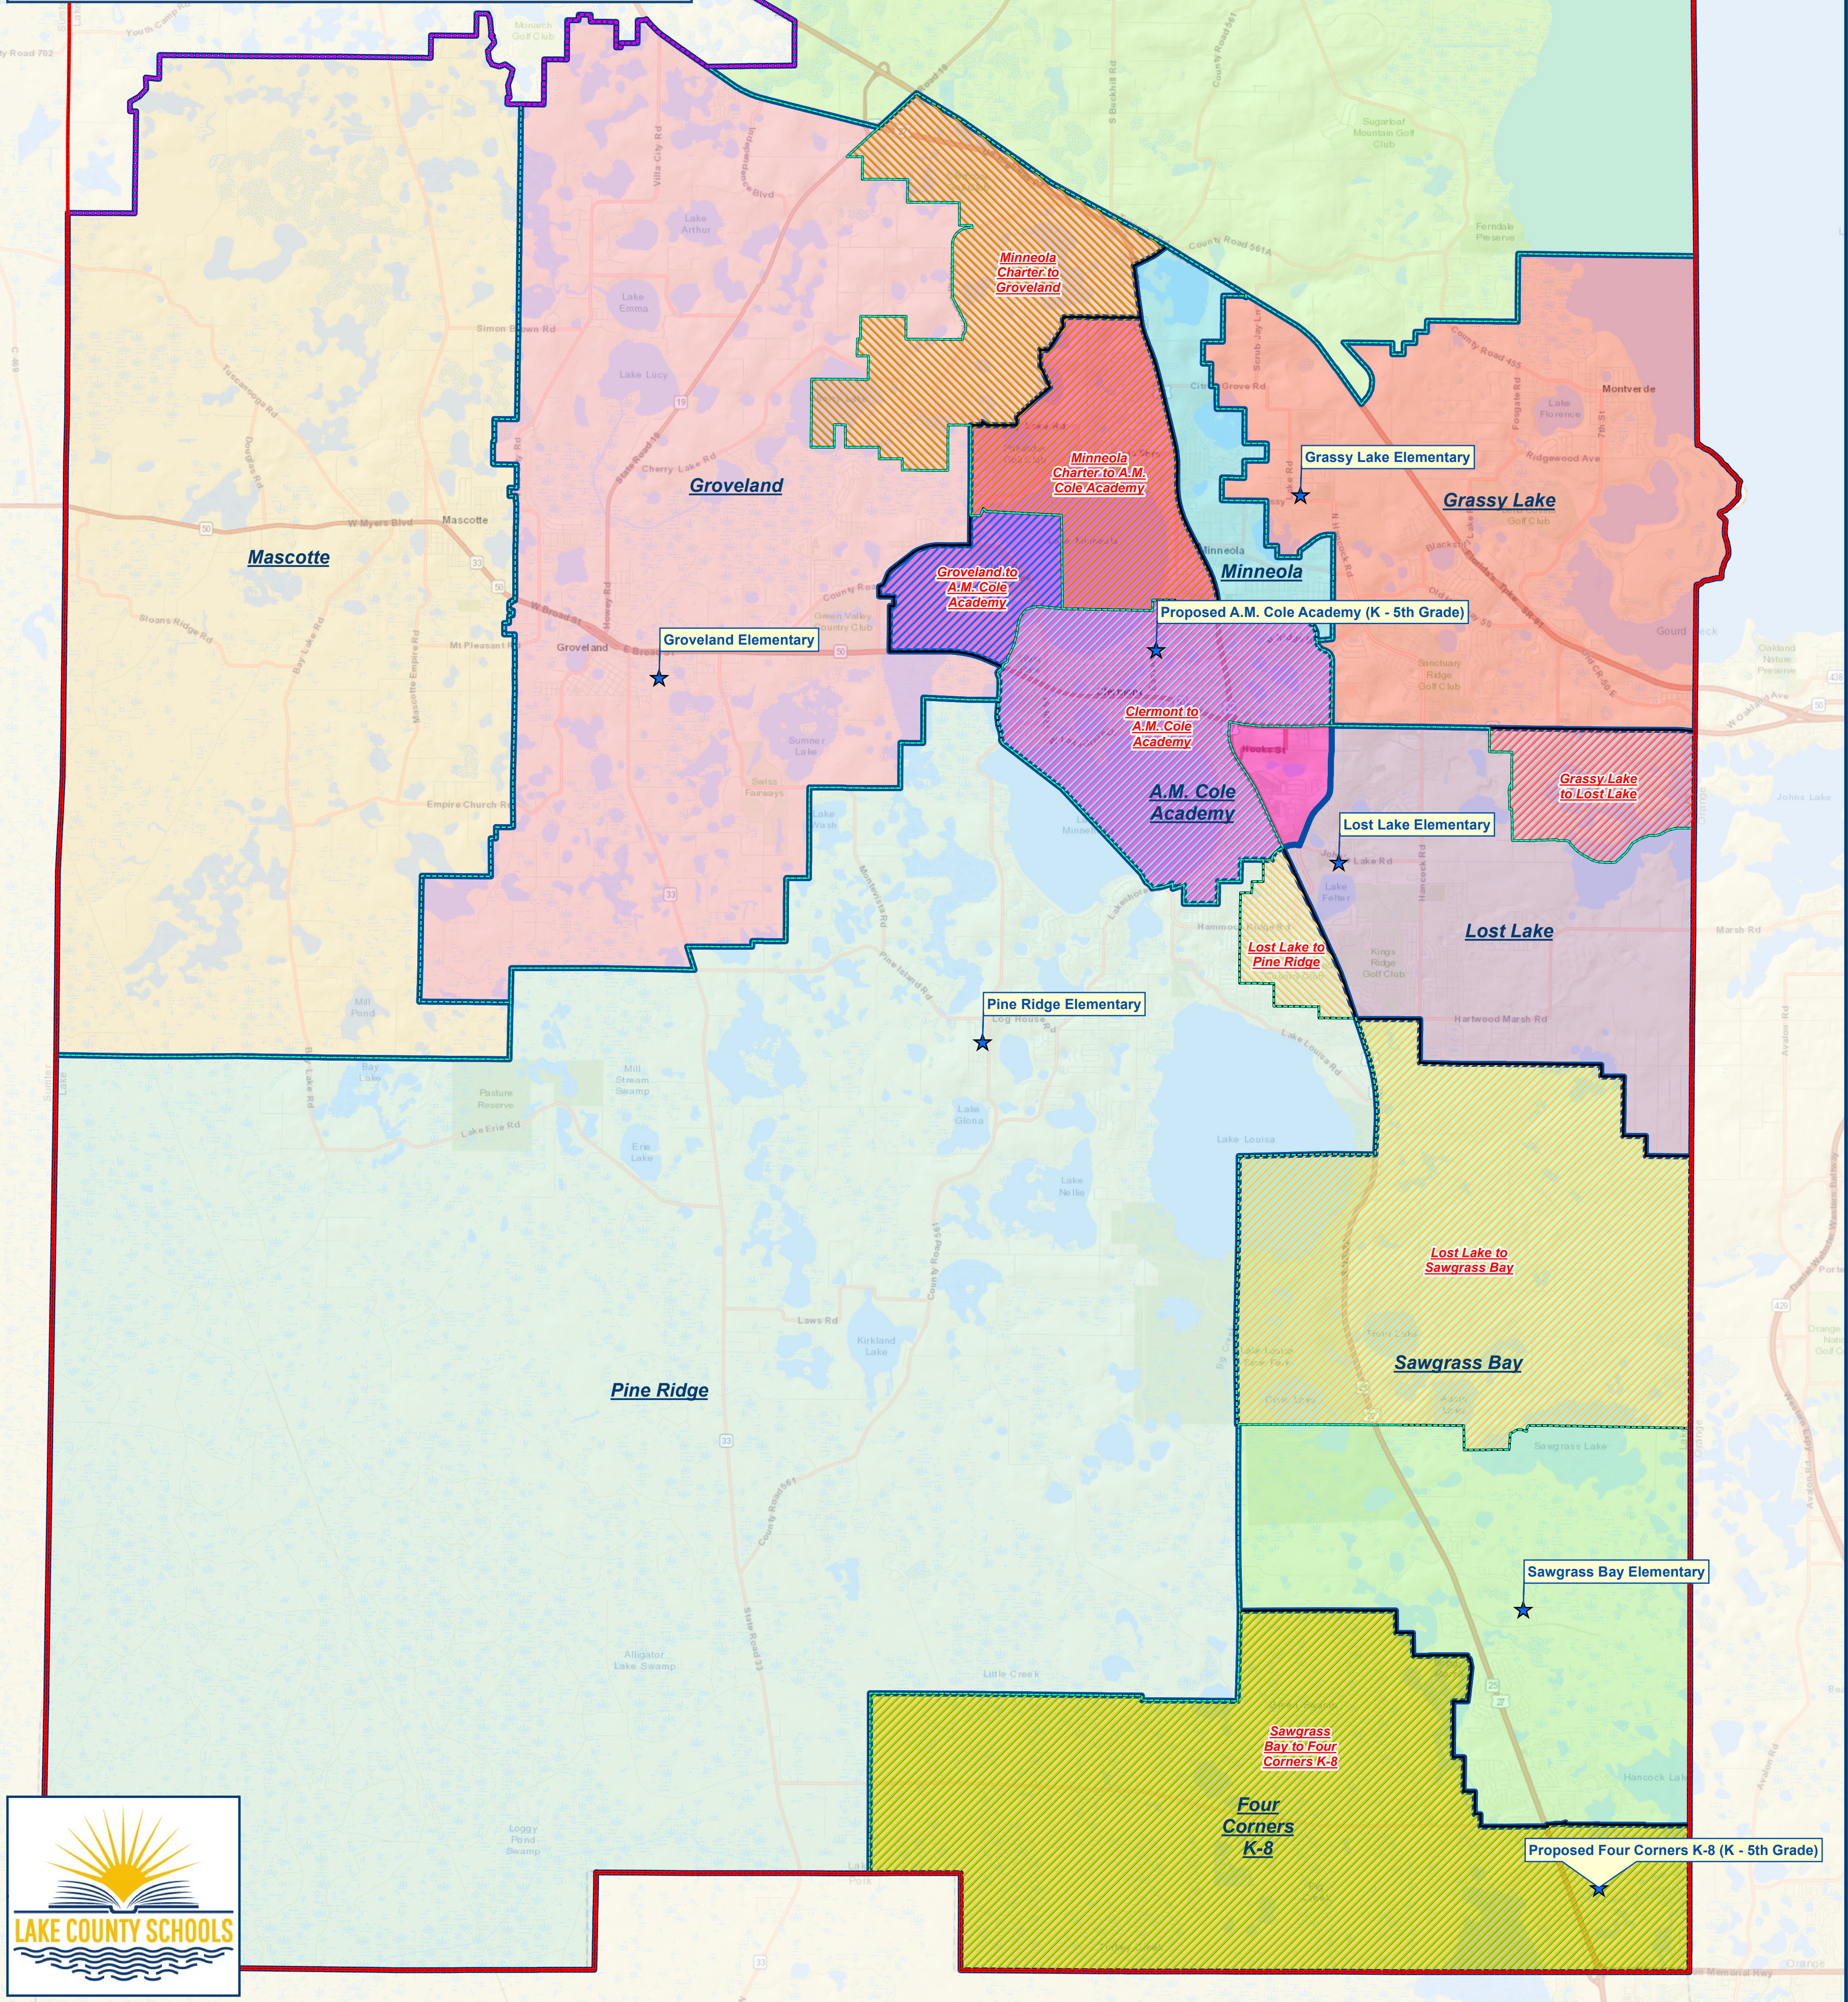

# Lake County School District

## South Lake Redistricting Map OPTION 3 -- ELEMENTARY Lake County, Florida

5,000 2,500 0 5,000 10,000 15,000 20,000 Feet

1 inch = 5,000 feet

### Legend

- Lake County Boundary
- Study Area Boundary
- ★ Elementary School Locations
- ★ Future K-8 School
- Elementary - Existing vs. Option 3**
- Clermont to A.M. Cole Academy
- Grassy Lake to Lost Lake
- Groveland to A.M. Cole Academy
- Lost Lake to Pine Ridge
- Lost Lake to Sawgrass Bay
- Minneola Charter to A.M. Cole Academy
- Minneola Charter to Groveland
- Sawgrass Bay to Four Corners K-8
- Existing Elementary Attendance Boundary
- Elementary -- Option 3
- A.M. Cole Academy
- Astatula Elementary
- Four Corners K-8
- Grassy Lake Elementary
- Groveland Elementary
- Lost Lake Elementary
- Mascotte Elementary
- Minneola Elementary
- Pine Ridge Elementary
- Sawgrass Bay Elementary