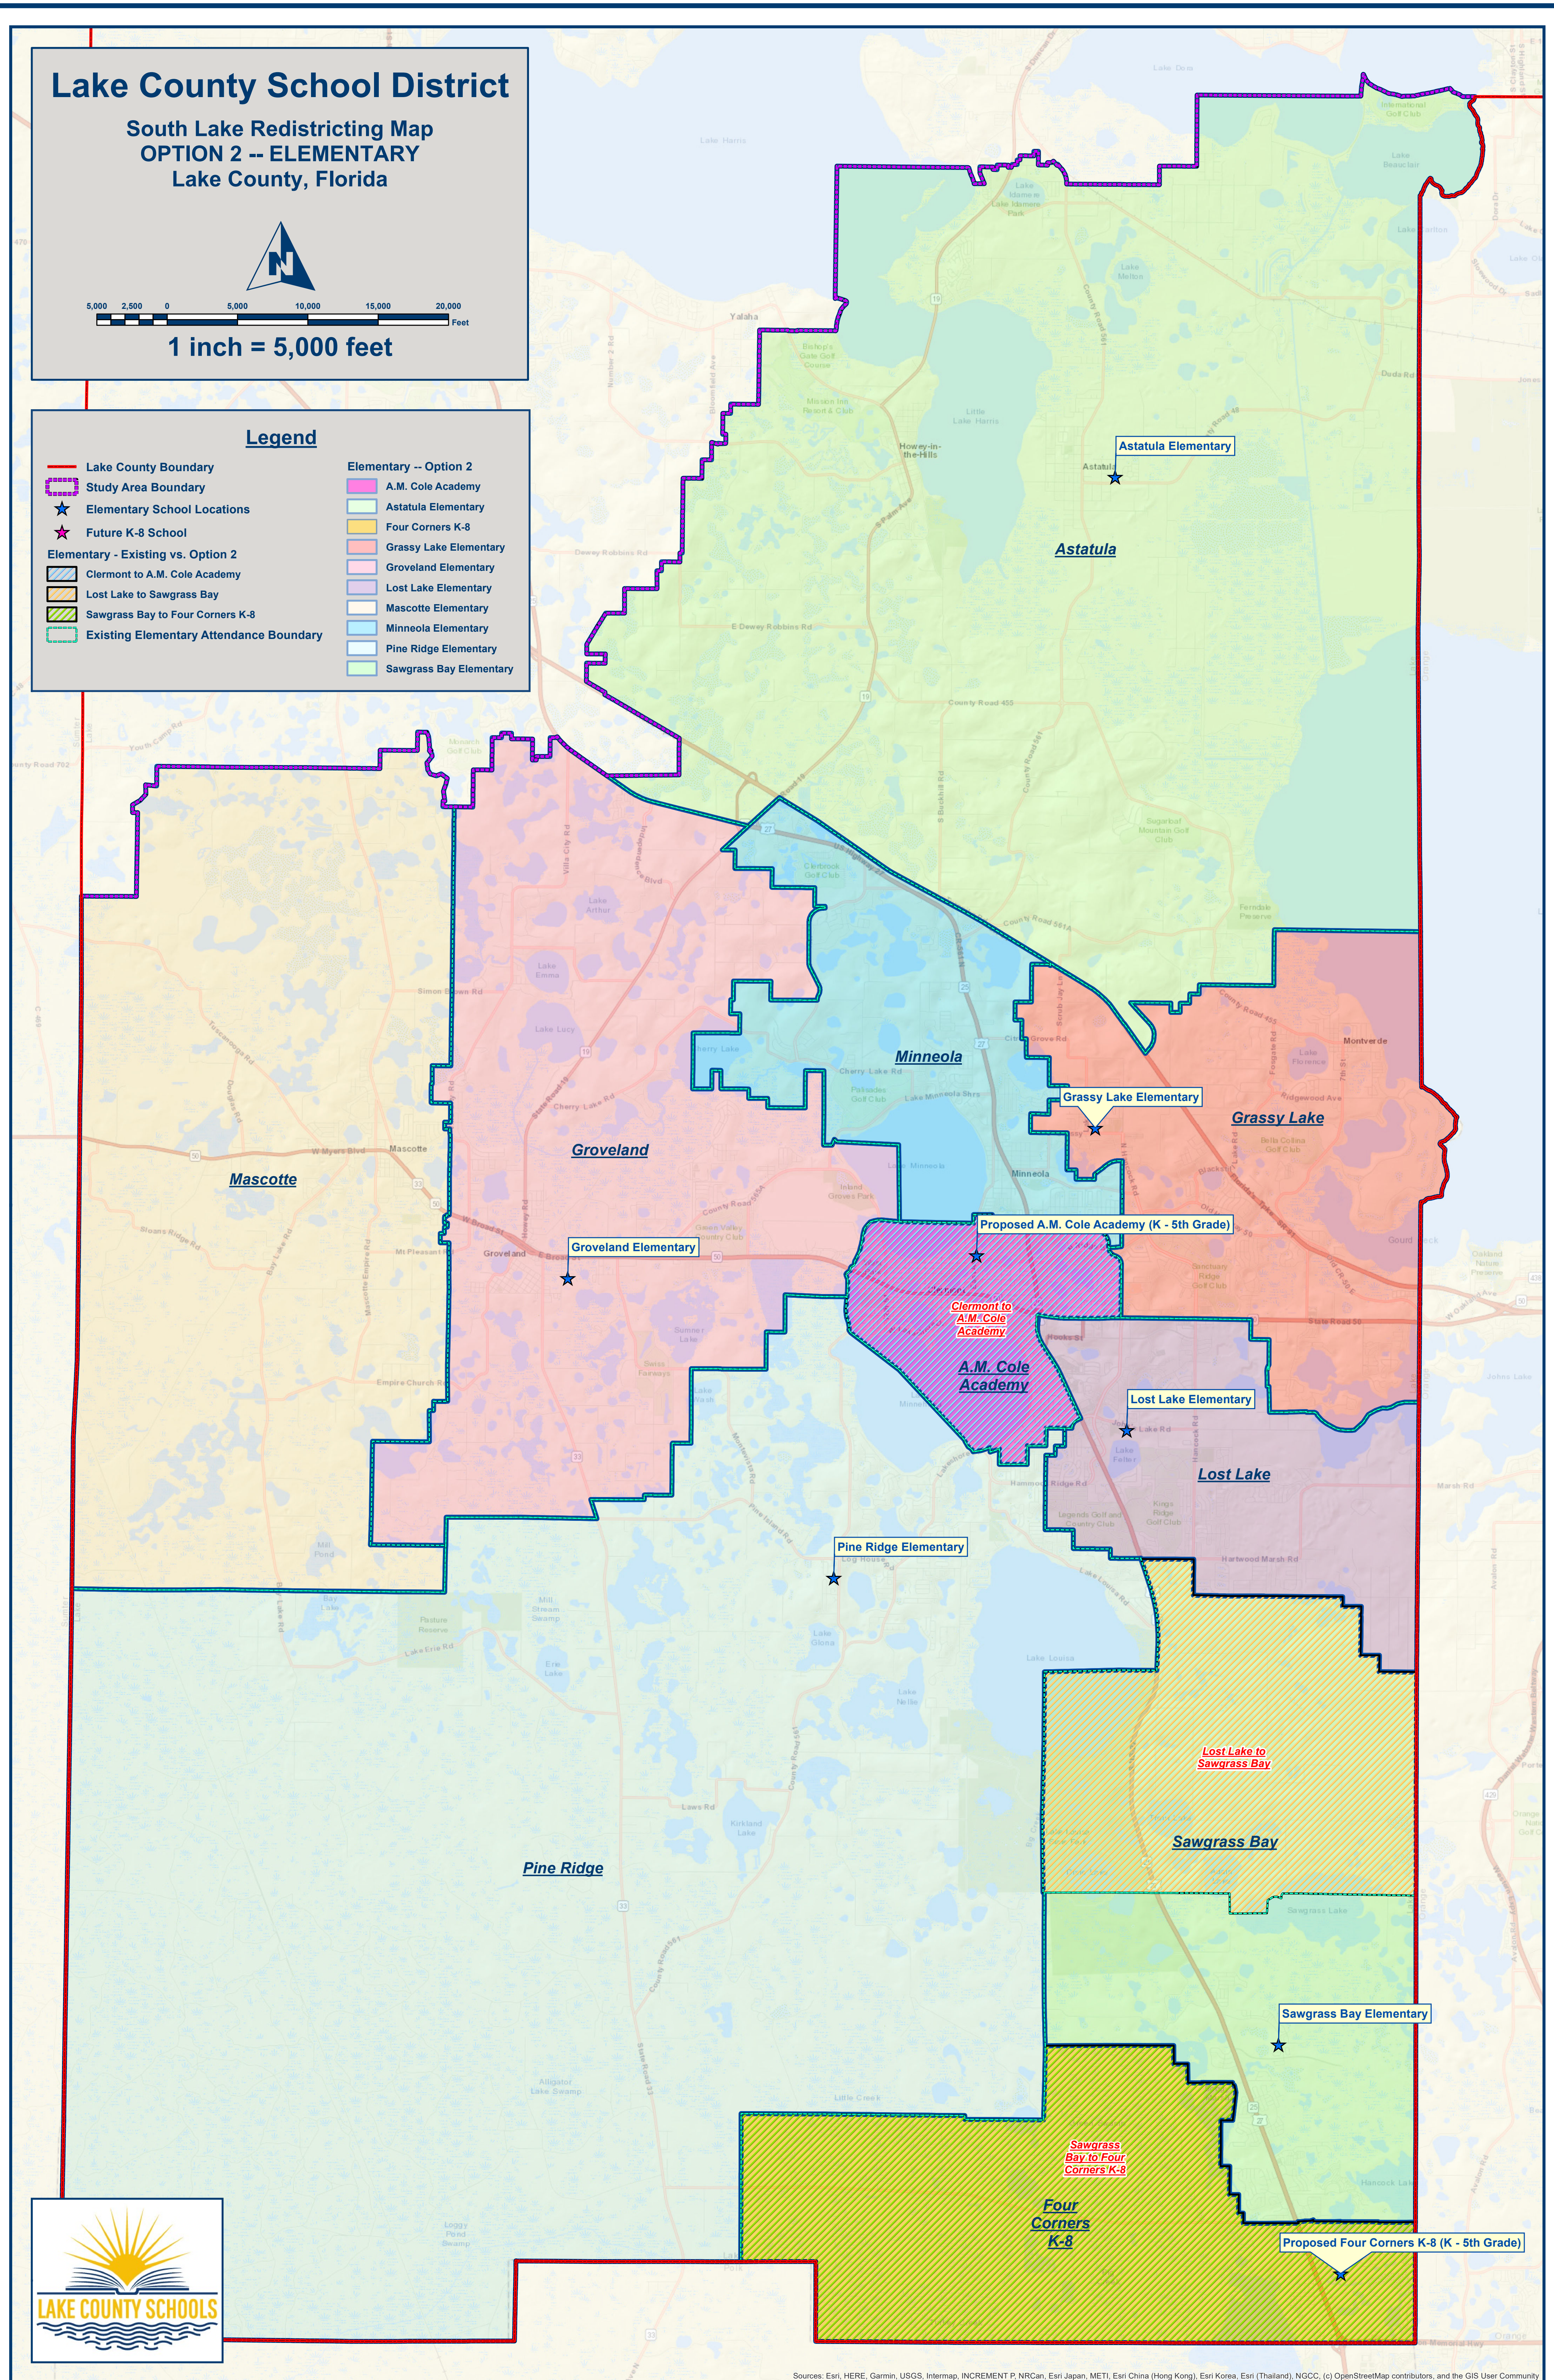

# Lake County School District

## South Lake Redistricting Map OPTION 2 -- ELEMENTARY Lake County, Florida

5,000 2,500 0 5,000 10,000 15,000 20,000 Feet

1 inch = 5,000 feet

### Legend

- Lake County Boundary
  - Study Area Boundary
  - ★ Elementary School Locations
  - ★ Future K-8 School
- Elementary - Existing vs. Option 2**
- Clermont to A.M. Cole Academy
  - Lost Lake to Sawgrass Bay
  - Sawgrass Bay to Four Corners K-8
  - Existing Elementary Attendance Boundary
- Elementary -- Option 2**
- A.M. Cole Academy
  - Astatula Elementary
  - Four Corners K-8
  - Grassy Lake Elementary
  - Groveland Elementary
  - Lost Lake Elementary
  - Mascotte Elementary
  - Minneola Elementary
  - Pine Ridge Elementary
  - Sawgrass Bay Elementary