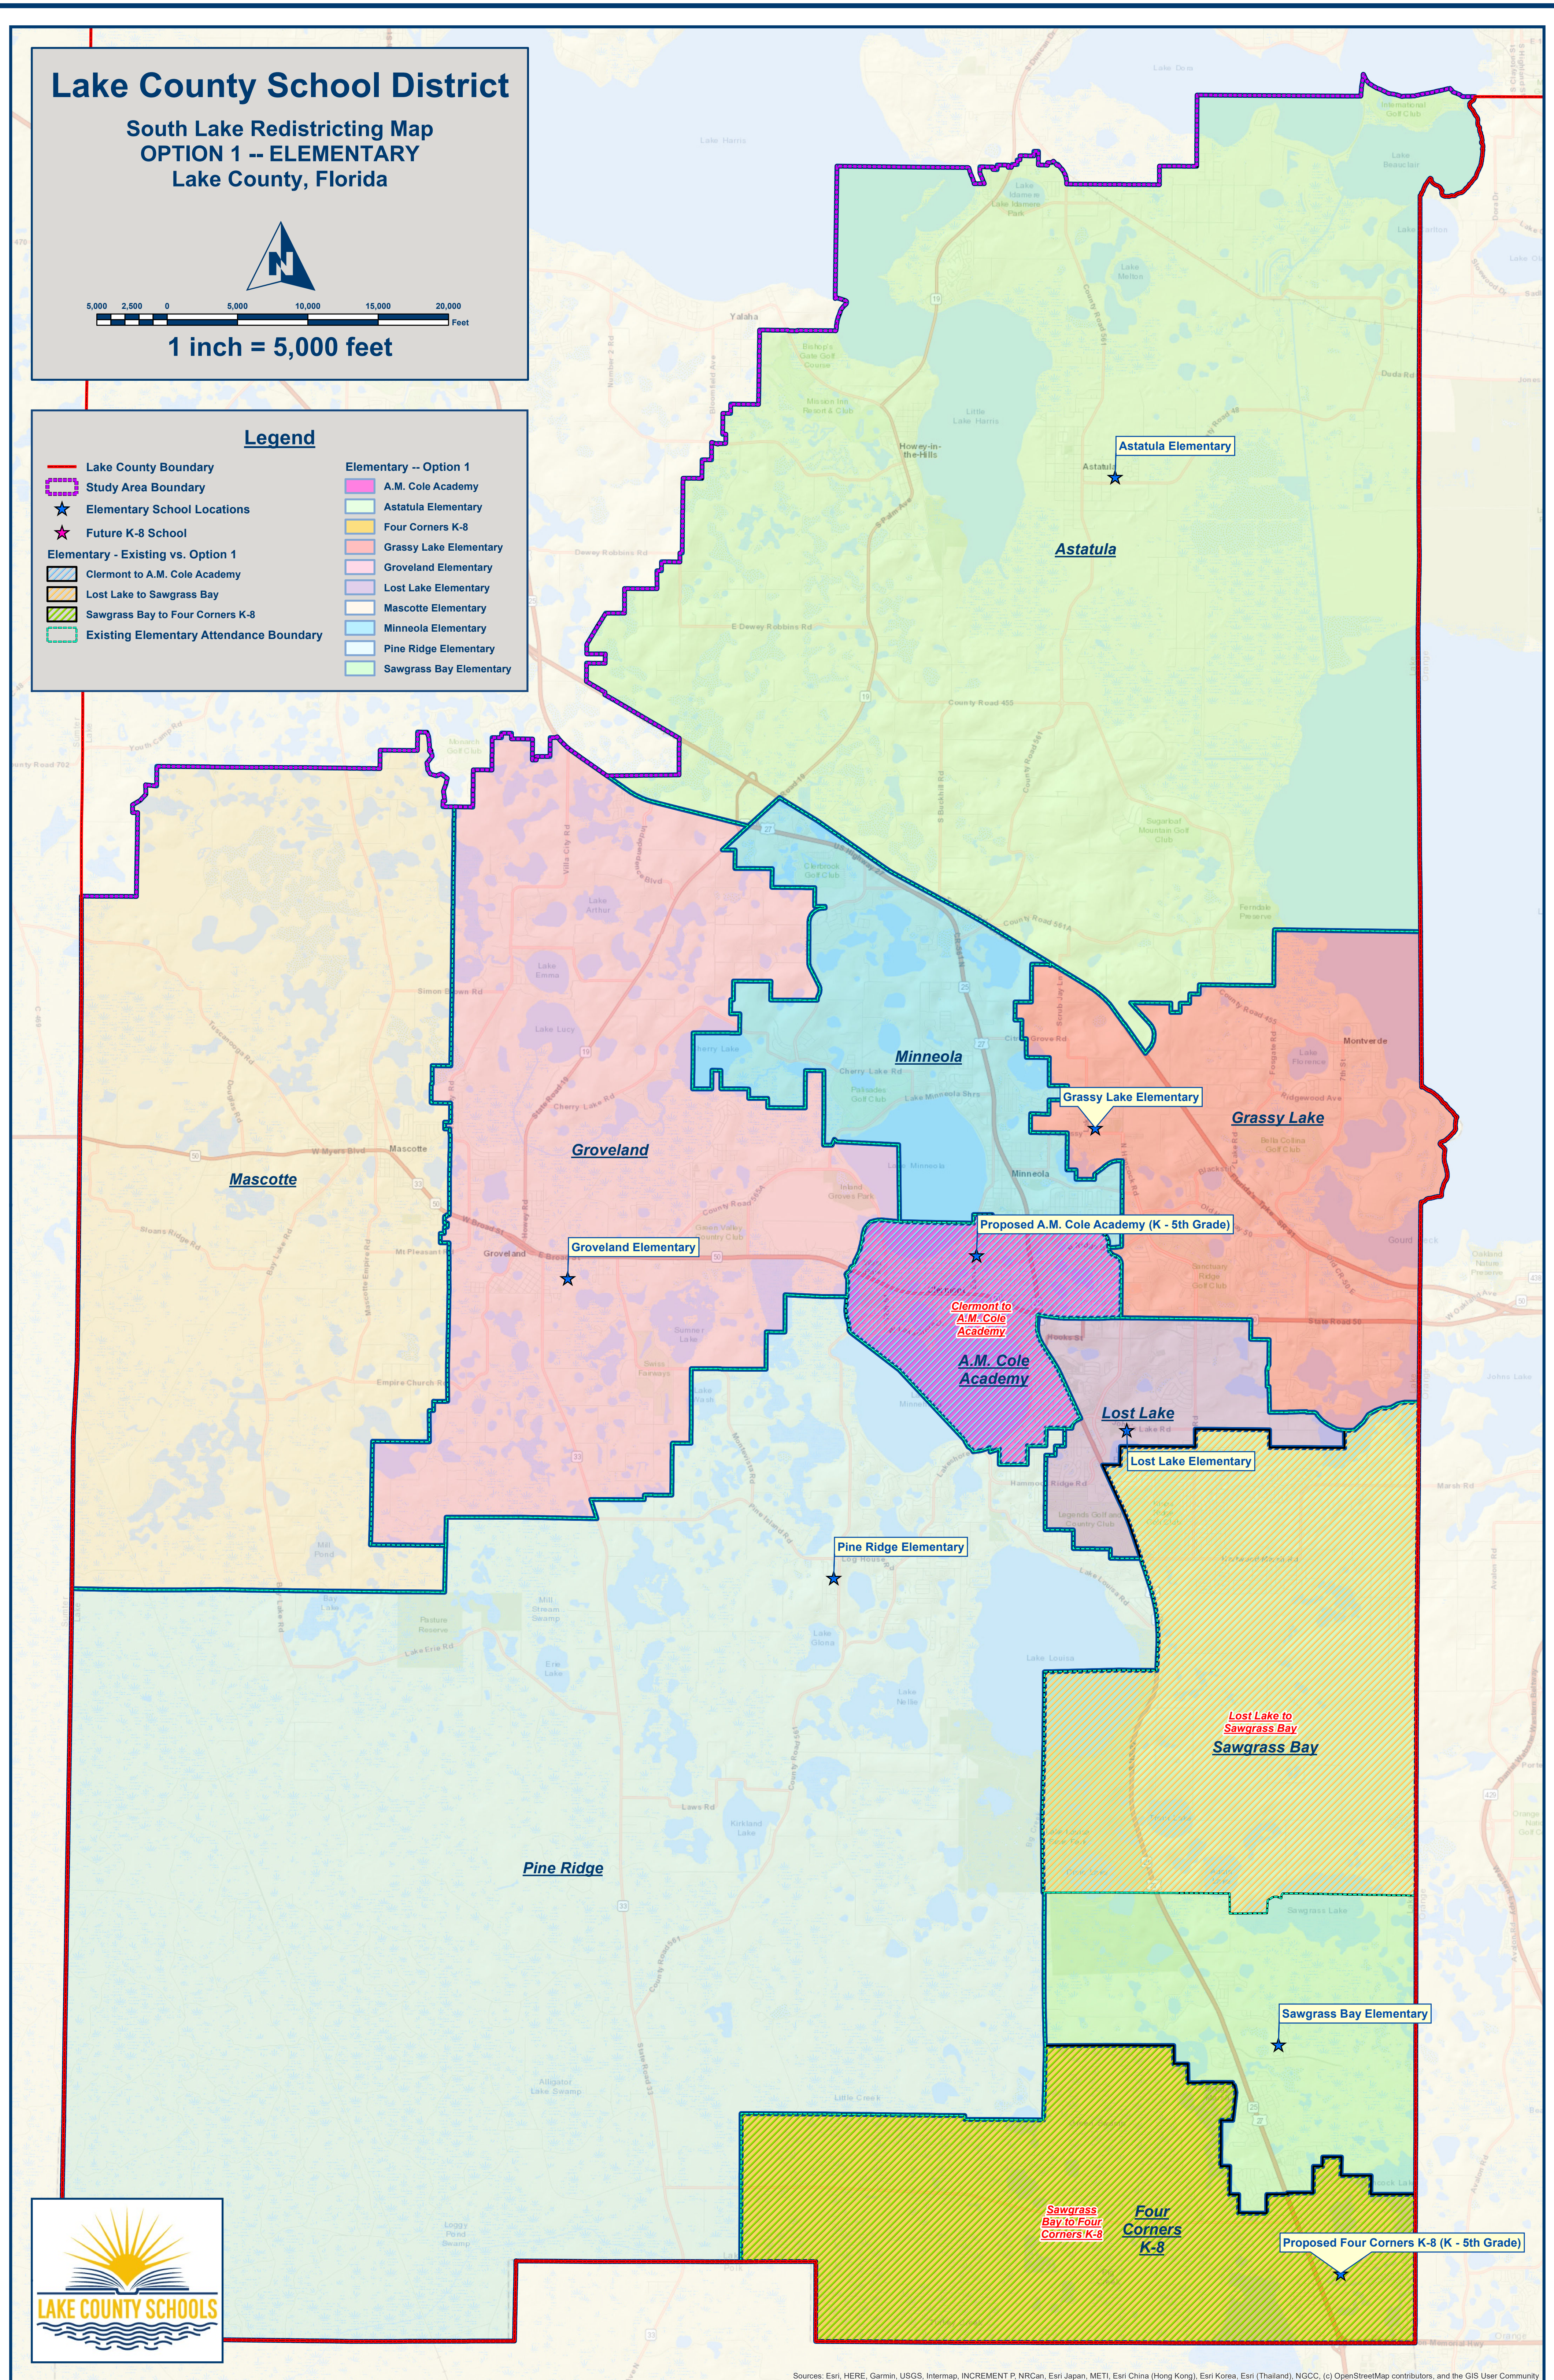

Lake County School District

South Lake Redistricting Map OPTION 1 -- ELEMENTARY Lake County, Florida

5,000 2,500 0 5,000 10,000 15,000 20,000 Feet

1 inch = 5,000 feet

Legend

- Lake County Boundary
- Study Area Boundary
- ★ Elementary School Locations
- ★ Future K-8 School
- Elementary - Existing vs. Option 1**
- Clermont to A.M. Cole Academy
- Lost Lake to Sawgrass Bay
- Sawgrass Bay to Four Corners K-8
- Existing Elementary Attendance Boundary
- Elementary -- Option 1
- A.M. Cole Academy
- Astatula Elementary
- Four Corners K-8
- Grassy Lake Elementary
- Groveland Elementary
- Lost Lake Elementary
- Mascotte Elementary
- Minneola Elementary
- Pine Ridge Elementary
- Sawgrass Bay Elementary

Sources: Esri, HERE, Garmin, USGS, Intermap, INCREMENT P, NRCan, Esri Japan, METI, Esri China (Hong Kong), Esri Korea, Esri (Thailand), NGCC, (c) OpenStreetMap contributors, and the GIS User Community