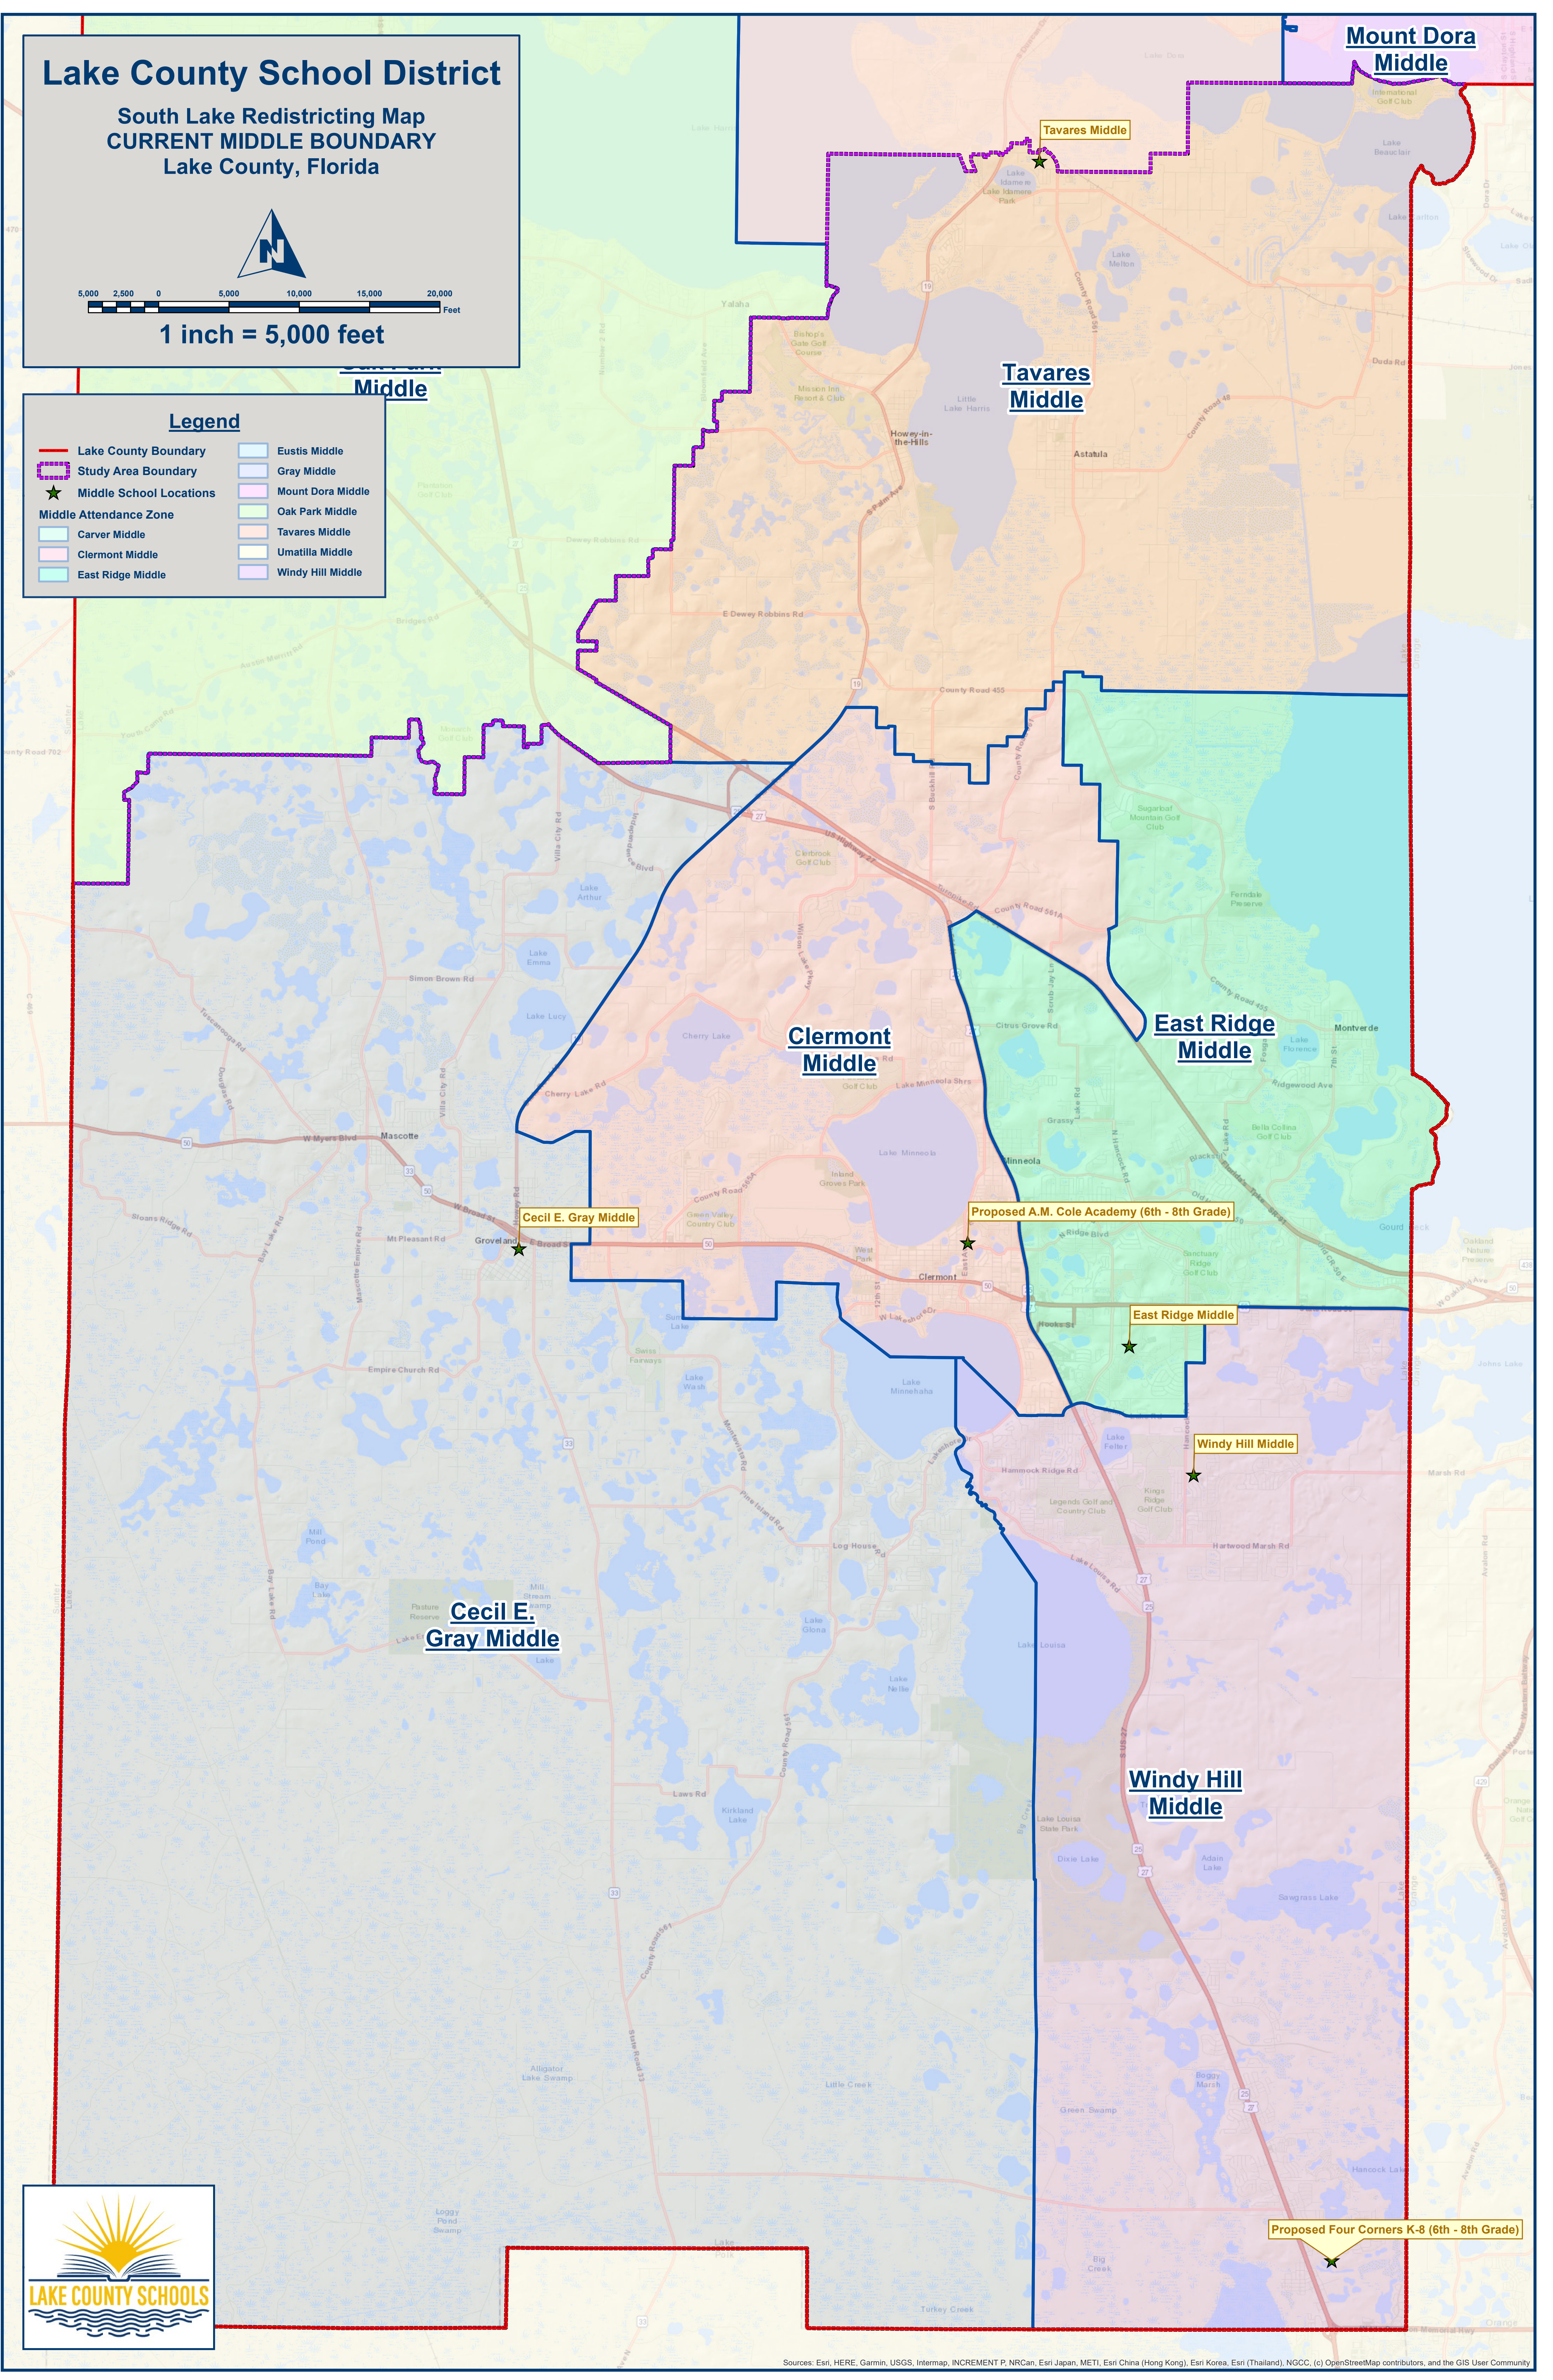

# Lake County School District

South Lake Redistricting Map  
CURRENT MIDDLE BOUNDARY  
Lake County, Florida

5,000 2,500 0 5,000 10,000 15,000 20,000 Feet

1 inch = 5,000 feet

### Legend

- Lake County Boundary
- Study Area Boundary
- ★ Middle School Locations
- Middle Attendance Zone**
- Carver Middle
- Clermont Middle
- East Ridge Middle
- Eustis Middle
- Gray Middle
- Mount Dora Middle
- Oak Park Middle
- Tavares Middle
- Umatilla Middle
- Windy Hill Middle