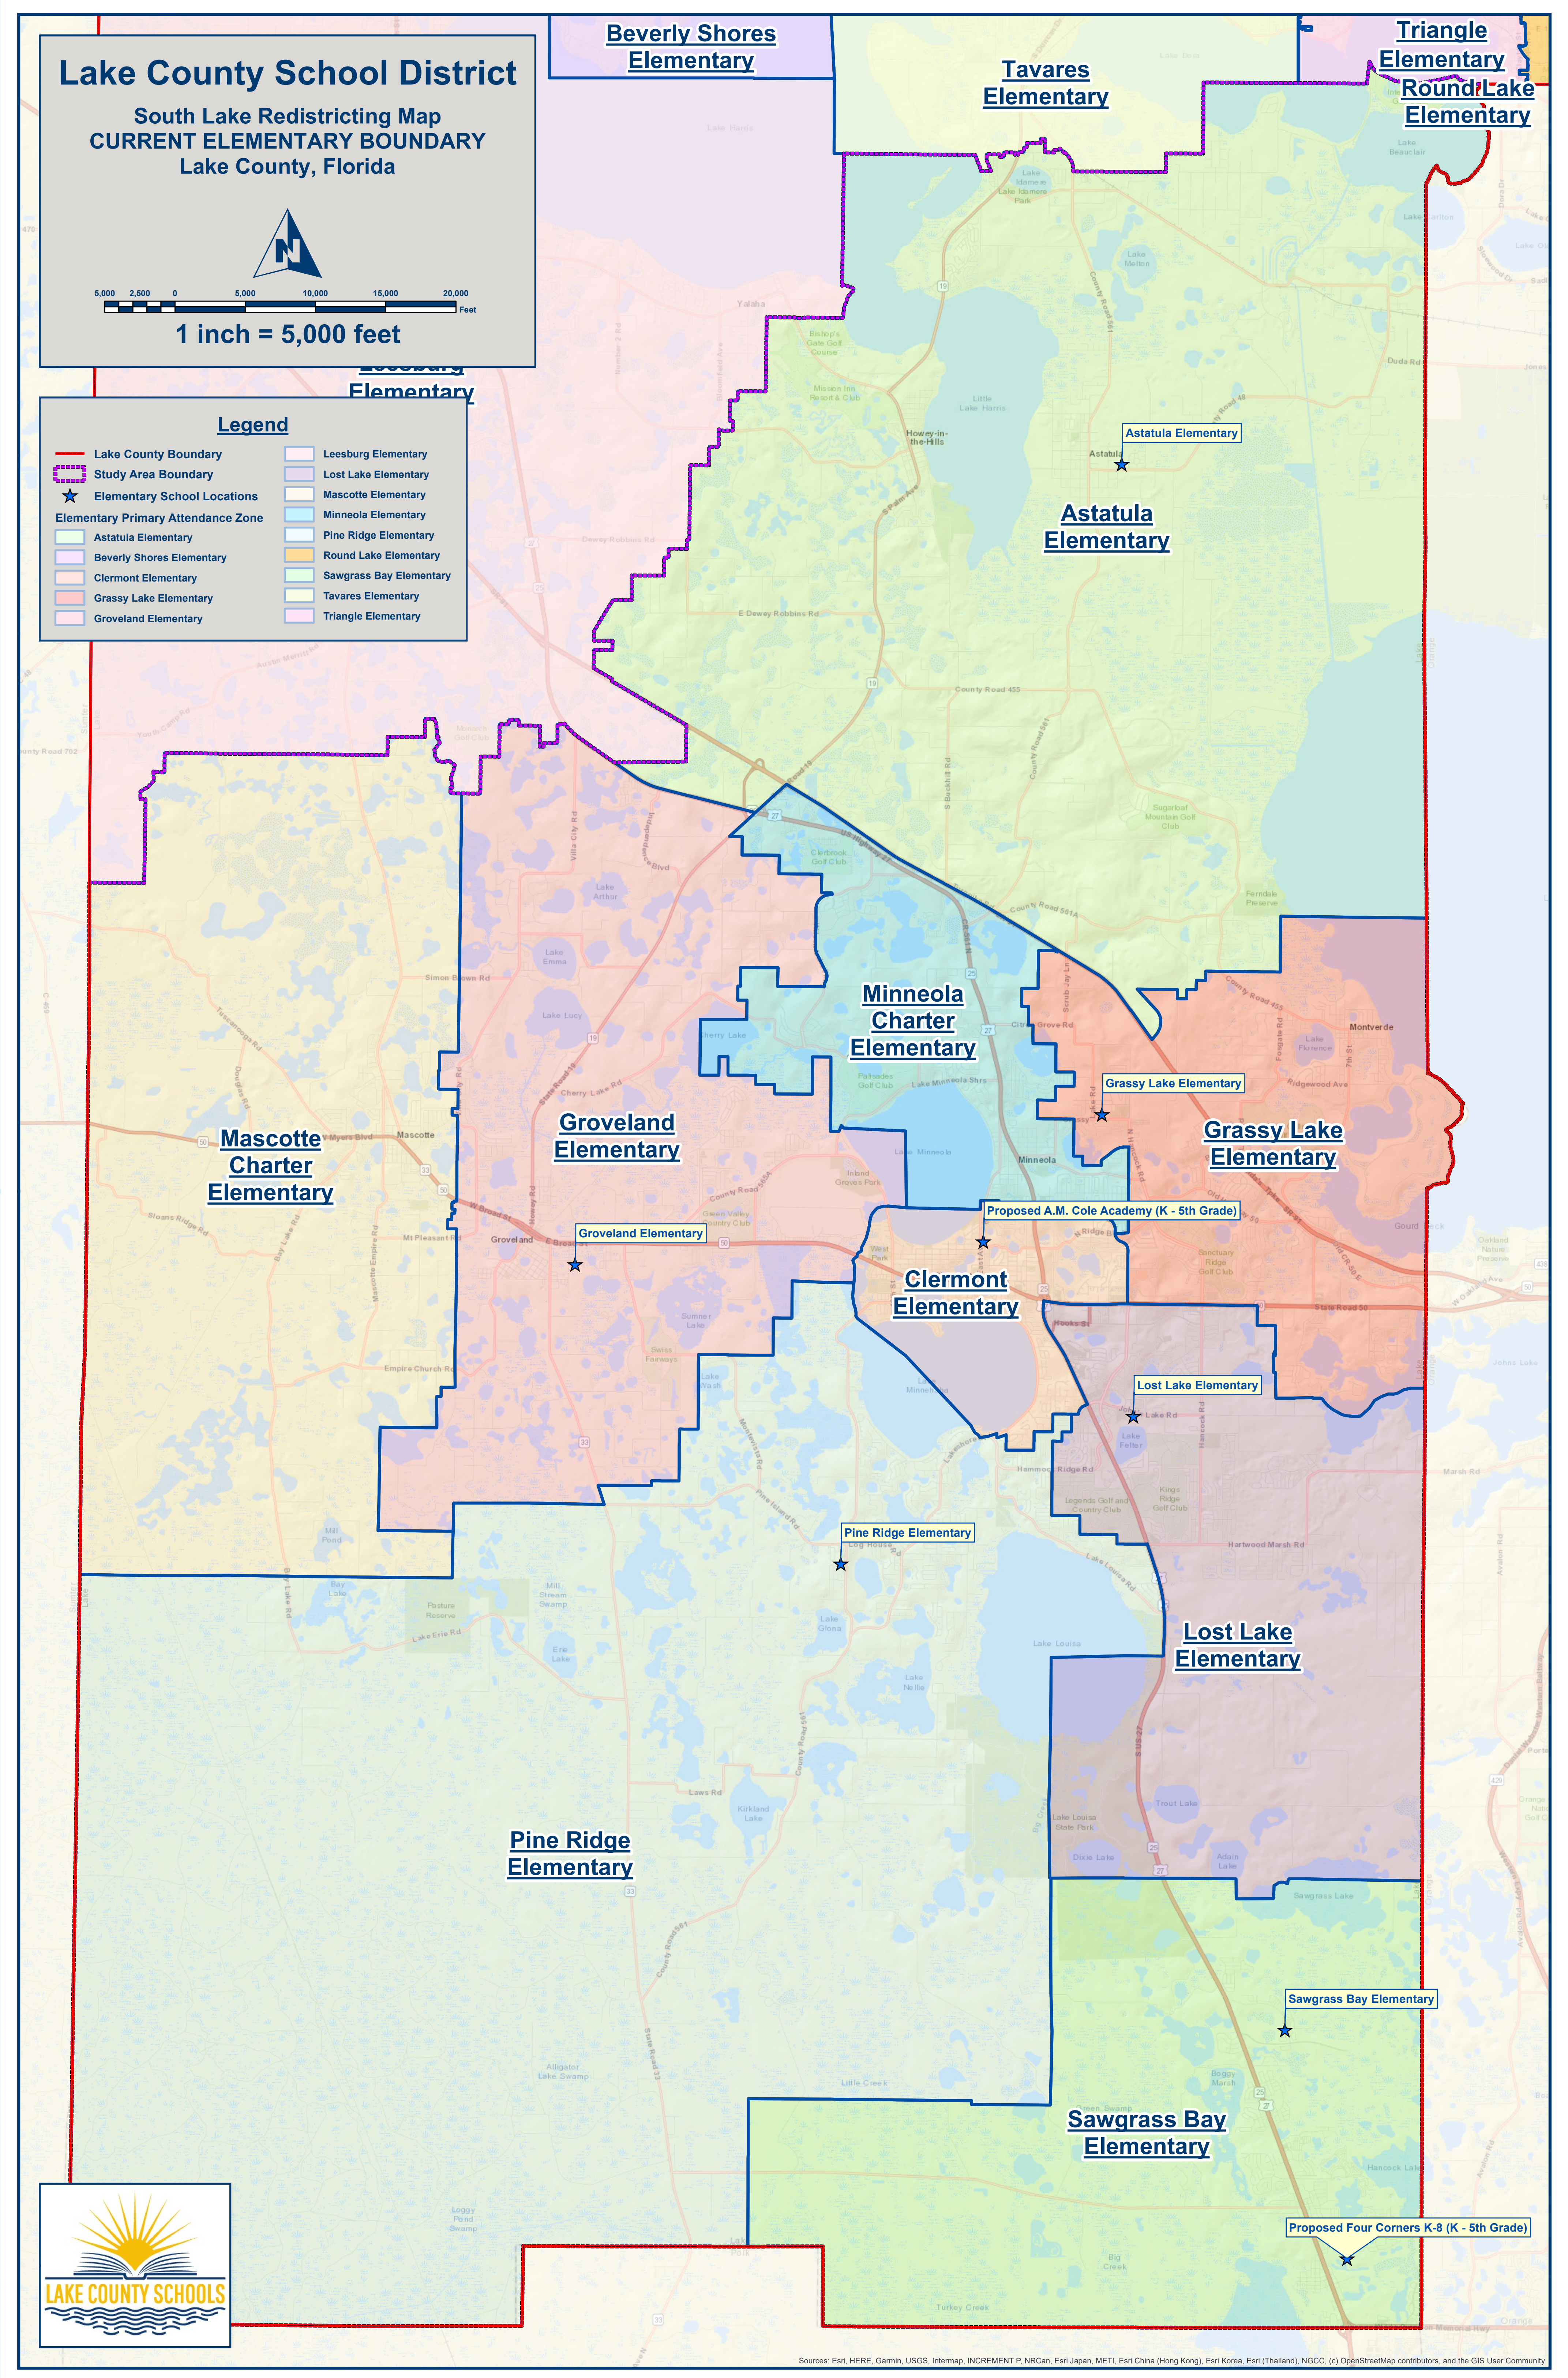

# Lake County School District

South Lake Redistricting Map  
CURRENT ELEMENTARY BOUNDARY  
Lake County, Florida

5,000 2,500 0 5,000 10,000 15,000 20,000 Feet

1 inch = 5,000 feet

## Legend

- Lake County Boundary
- Study Area Boundary
- ★ Elementary School Locations
- Elementary Primary Attendance Zone
- Astatula Elementary
- Beverly Shores Elementary
- Clermont Elementary
- Grassy Lake Elementary
- Groveland Elementary
- Leesburg Elementary
- Lost Lake Elementary
- Mascotte Elementary
- Minneola Elementary
- Pine Ridge Elementary
- Round Lake Elementary
- Sawgrass Bay Elementary
- Tavares Elementary
- Triangle Elementary

Source: Esri, HERE, Garmin, USGS, Intermap, INCREMENT P, NRCan, Esri Japan, METI, Esri China (Hong Kong), Esri Korea, Esri (Thailand), NGCC, (c) OpenStreetMap contributors, and the GIS User Community