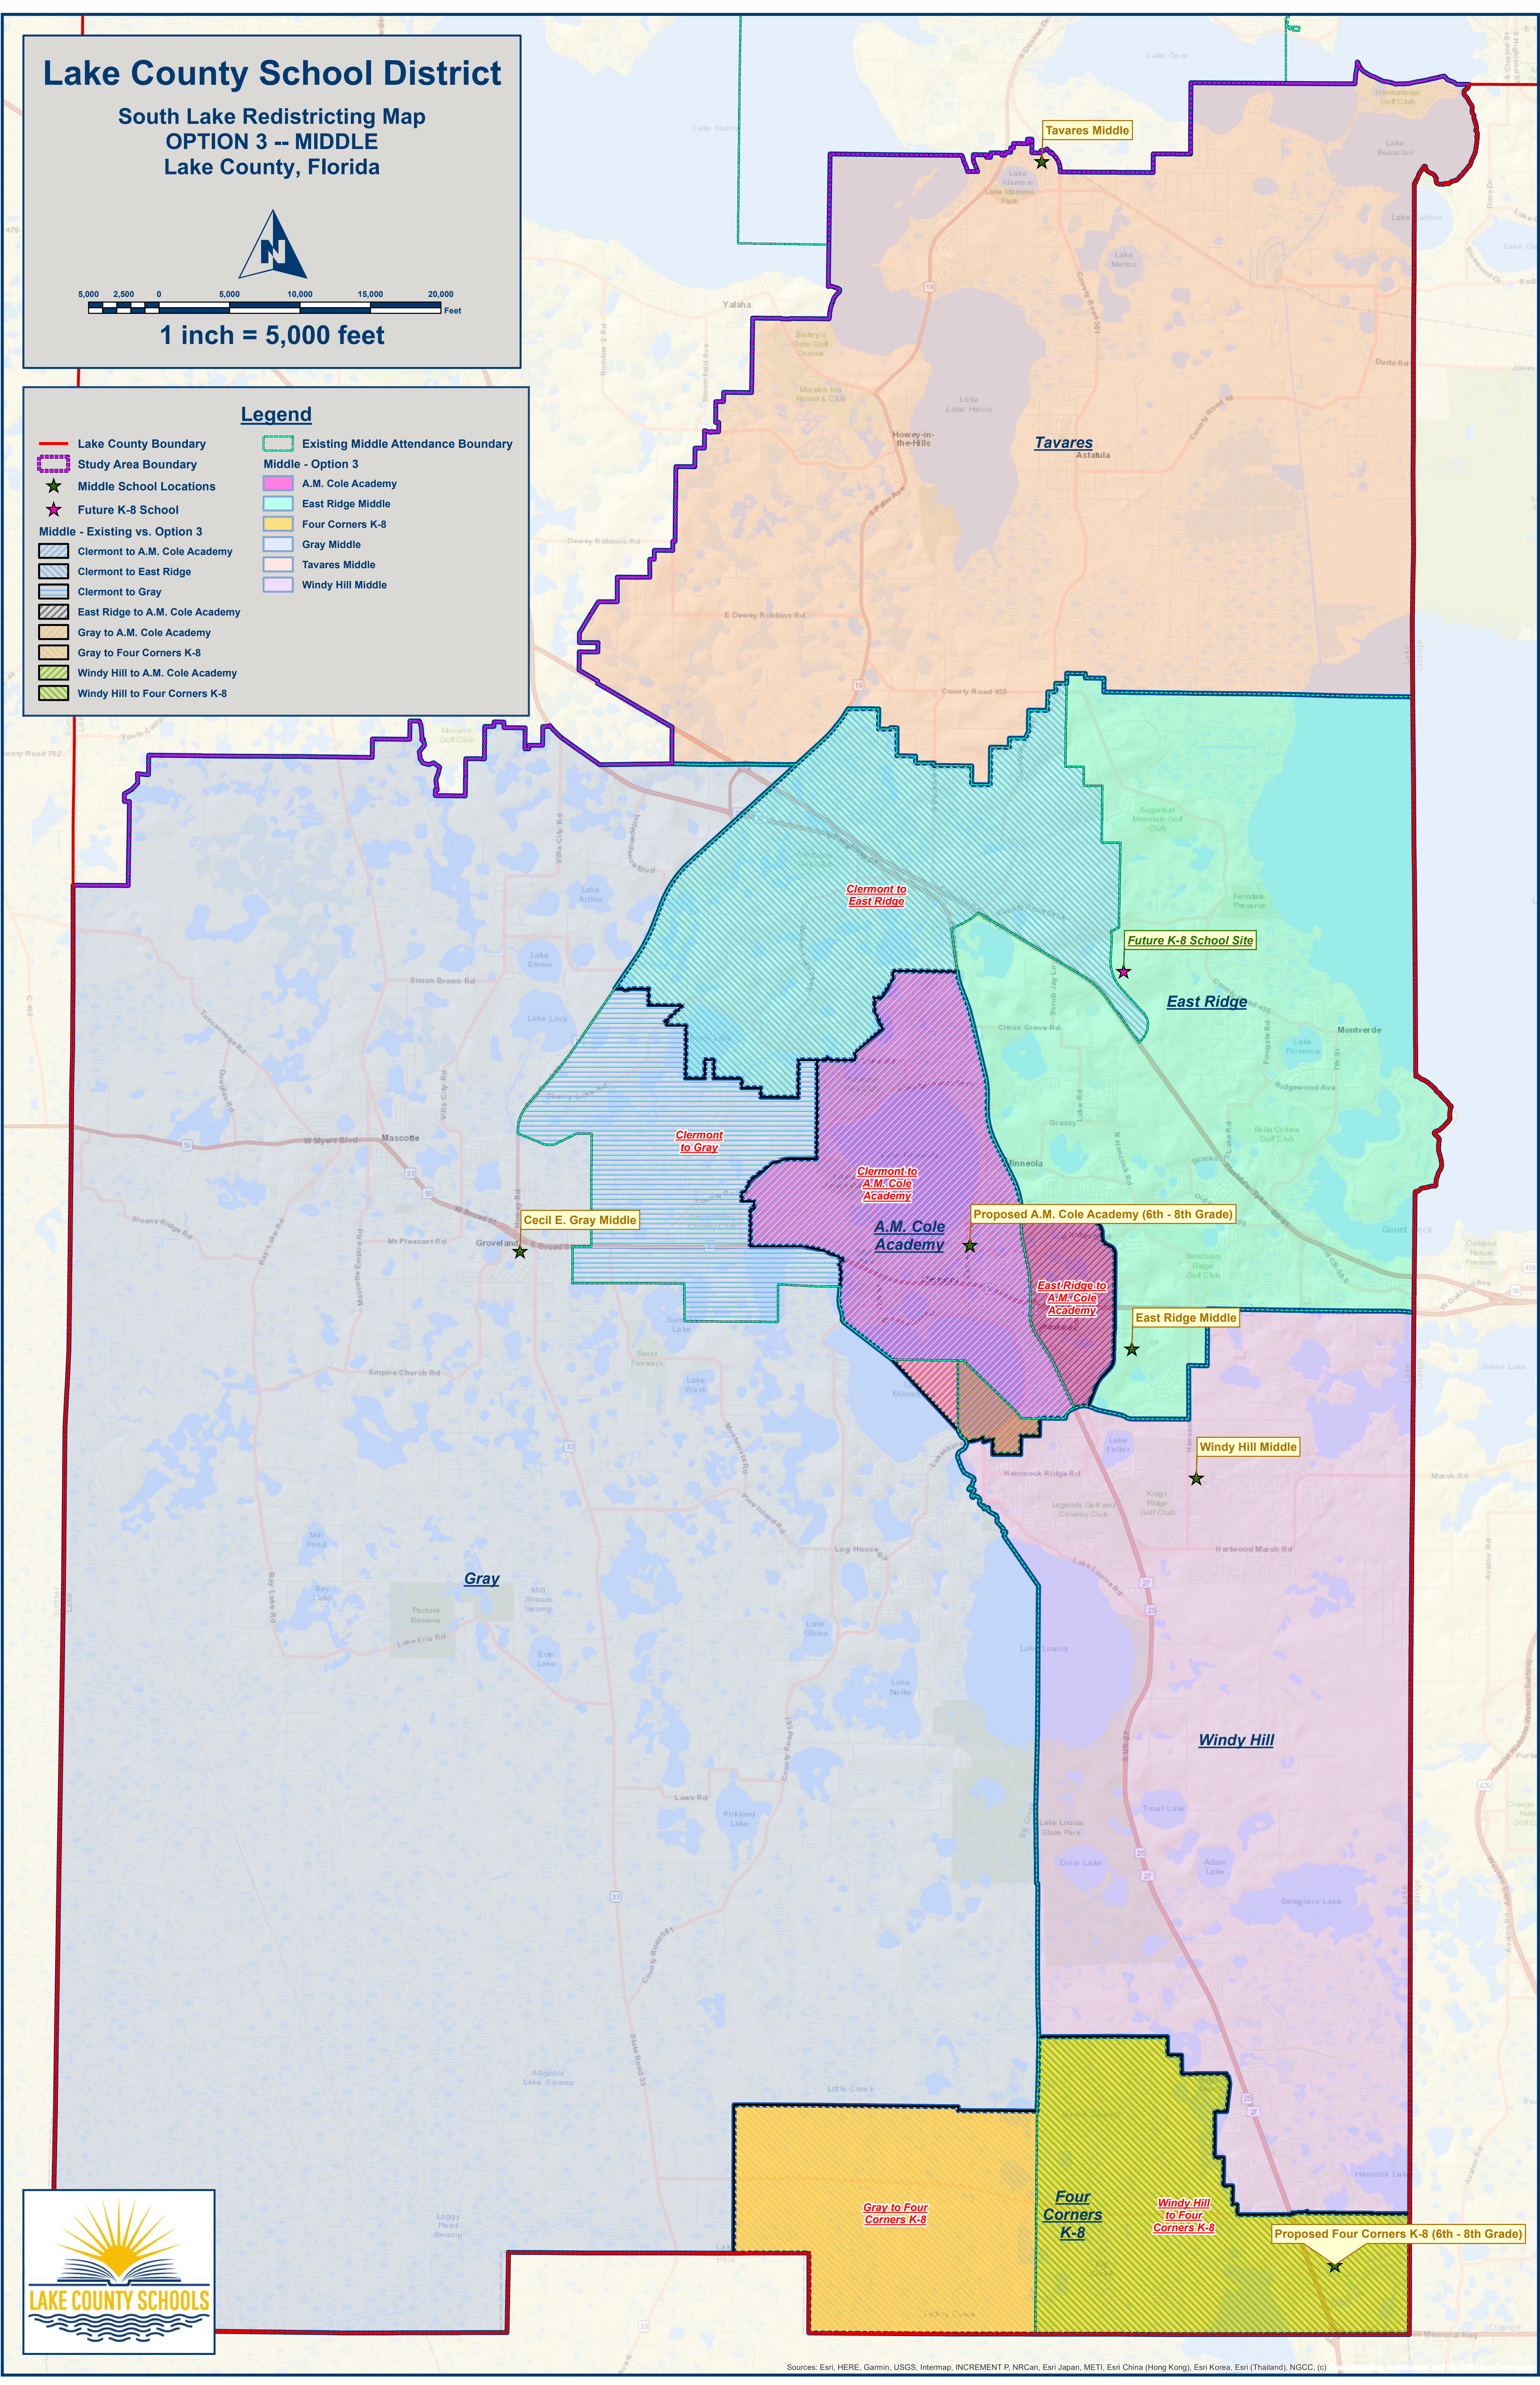

Lake County School District

South Lake Redistricting Map OPTION 3 -- MIDDLE Lake County, Florida

5,000 2,500 0 5,000 10,000 15,000 20,000 Feet

1 inch = 5,000 feet

Legend

- Lake County Boundary
- Study Area Boundary
- ★ Middle School Locations
- ★ Future K-8 School
- **Middle - Existing vs. Option 3**
- Clermont to A.M. Cole Academy
- Clermont to East Ridge
- Clermont to Gray
- East Ridge to A.M. Cole Academy
- Gray to A.M. Cole Academy
- Gray to Four Corners K-8
- Windy Hill to A.M. Cole Academy
- Windy Hill to Four Corners K-8
- Existing Middle Attendance Boundary
- **Middle - Option 3**
- A.M. Cole Academy
- East Ridge Middle
- Four Corners K-8
- Gray Middle
- Tavares Middle
- Windy Hill Middle

Sources: Esri, HERE, Garmin, USGS, Intermap, INCREMENT P, NRCan, Esri Japan, METI, Esri China (Hong Kong), Esri Korea, Esri (Thailand), NGCC, (c)