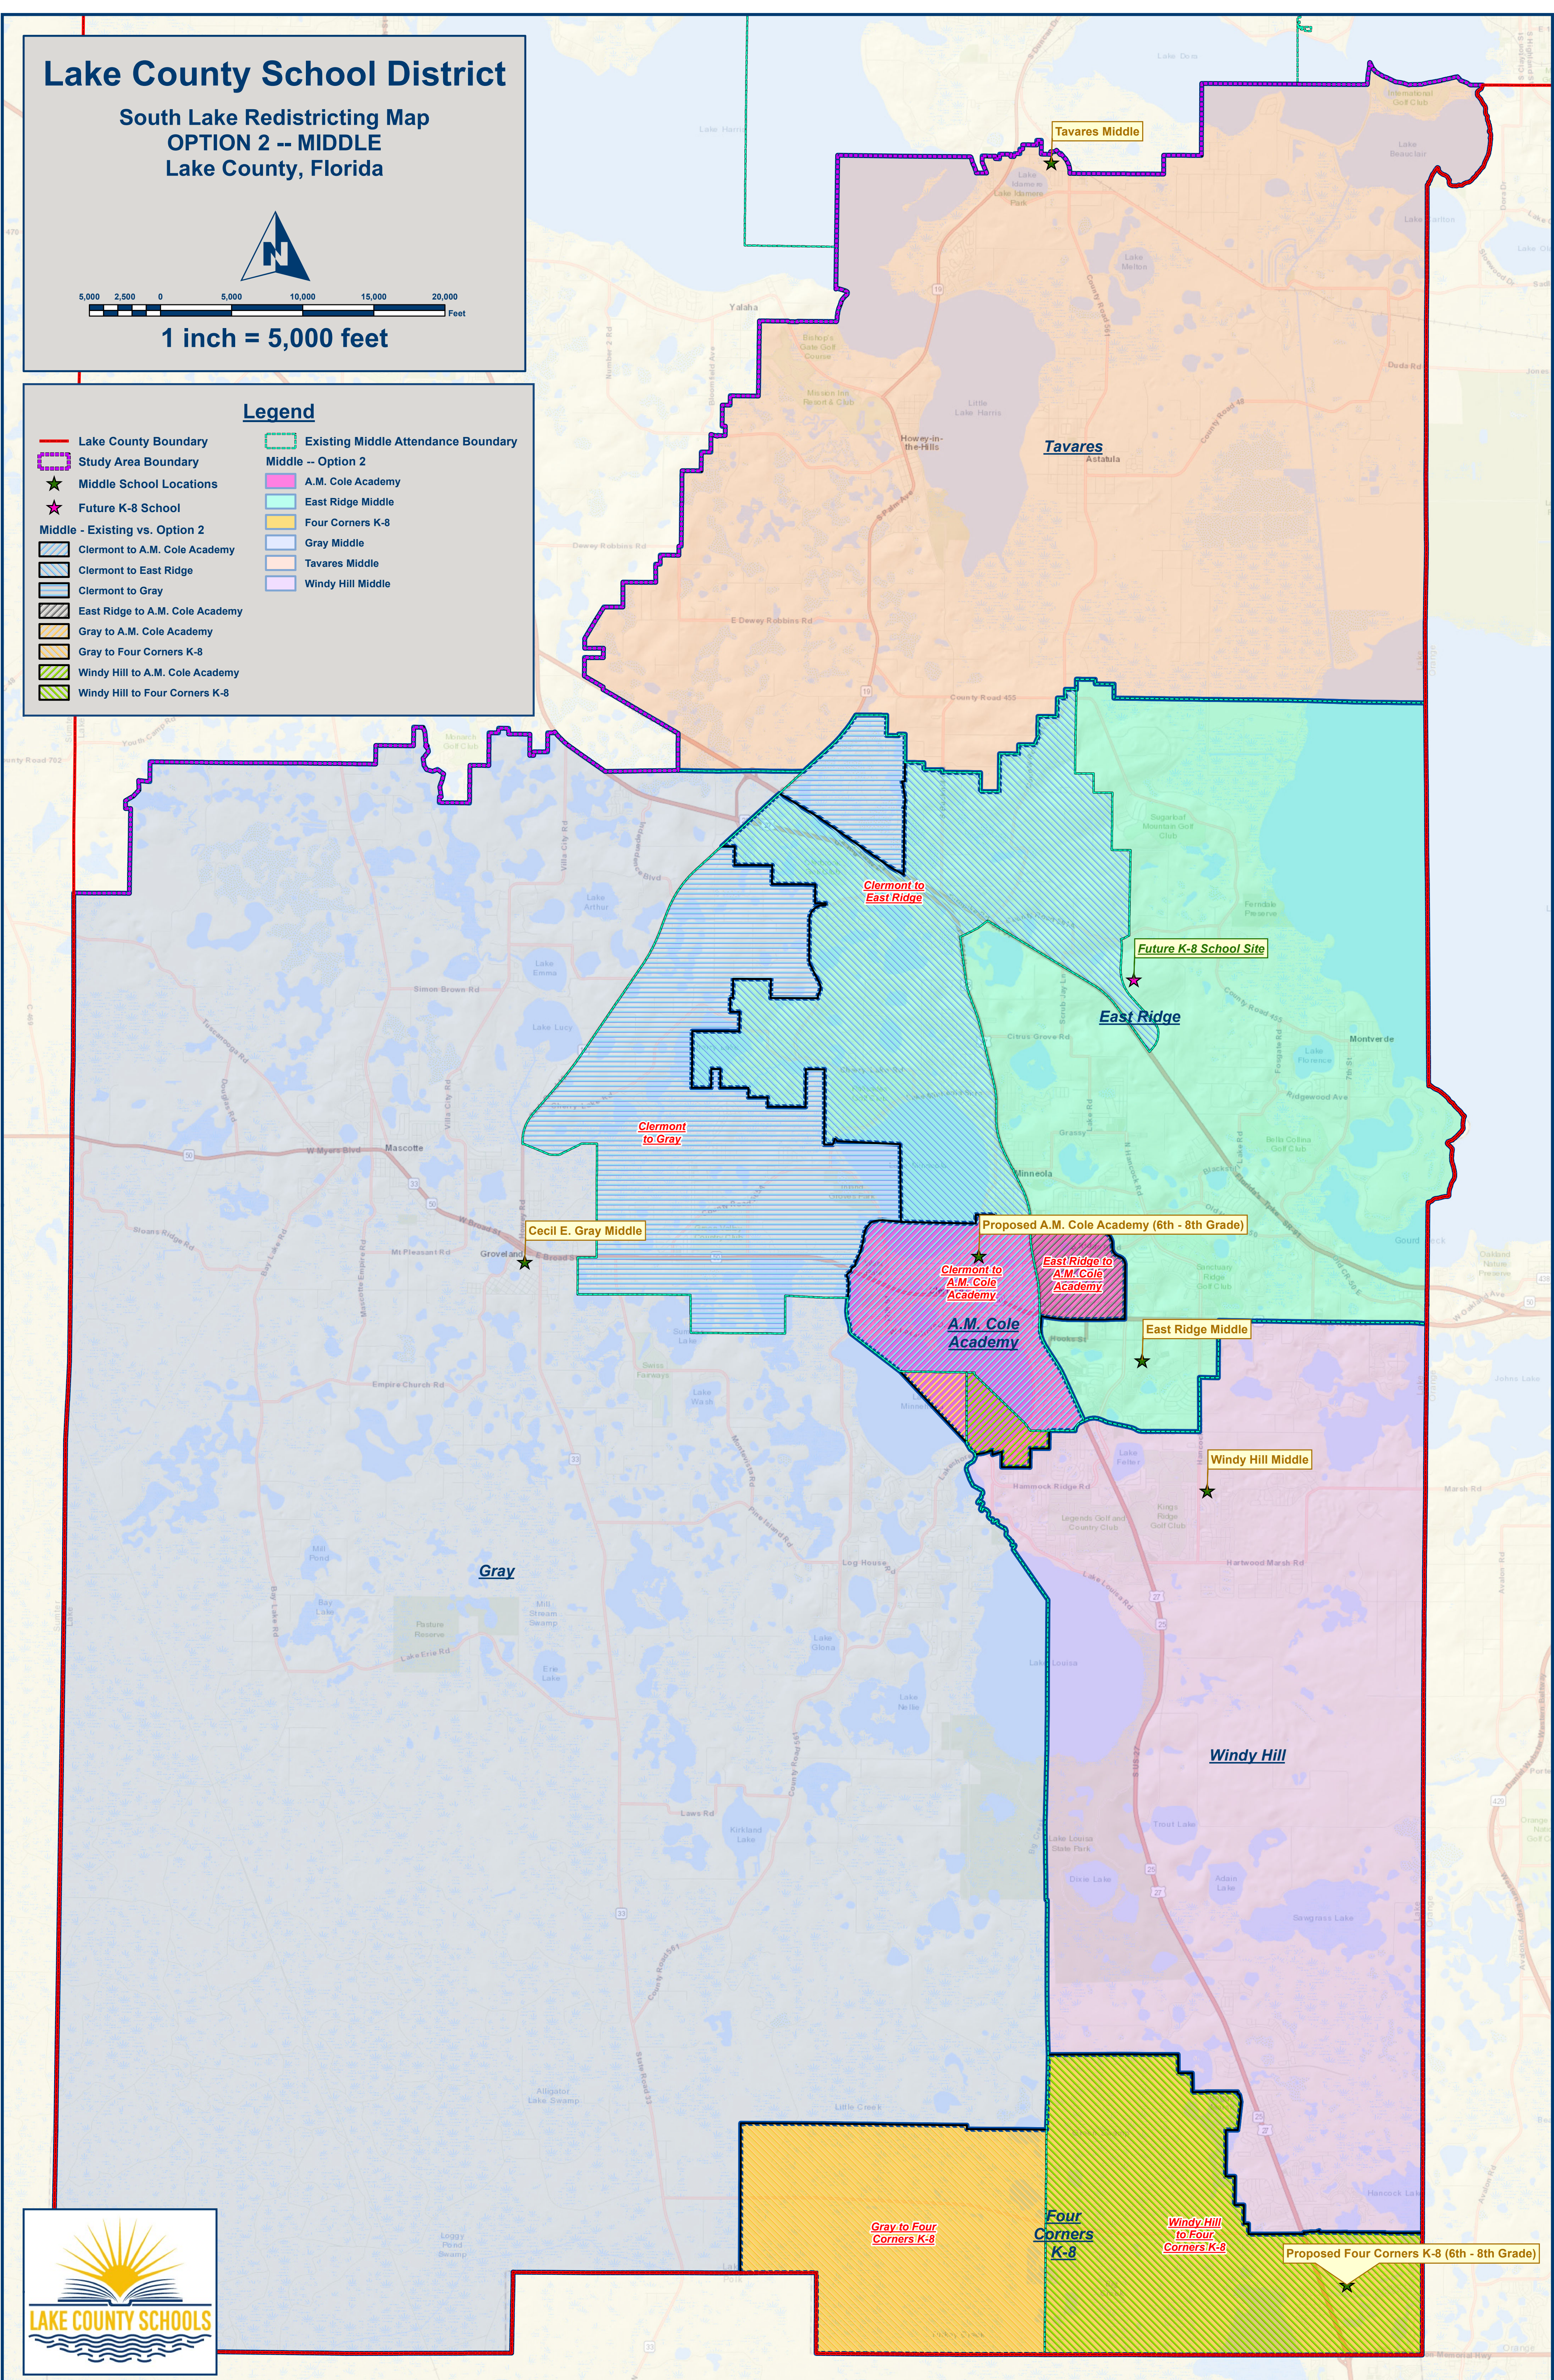

Lake County School District

South Lake Redistricting Map OPTION 1 -- MIDDLE Lake County, Florida

5,000 2,500 0 5,000 10,000 15,000 20,000 Feet

1 inch = 5,000 feet

Legend

- Lake County Boundary
- Study Area Boundary
- ★ Middle School Locations
- ★ Future K-8 School
- Middle - Existing vs. Option 1**
- Clermont to A.M. Cole Academy
- Clermont to East Ridge
- Clermont to Gray
- East Ridge to A.M. Cole Academy
- Gray to A.M. Cole Academy
- Gray to Four Corners K-8
- Windy Hill to A.M. Cole Academy
- Windy Hill to Four Corners K-8
- Existing Middle Attendance Boundary
- Middle -- Option 1**
- A.M. Cole Academy
- East Ridge Middle
- Four Corners K-8
- Gray Middle
- Tavares Middle
- Windy Hill Middle

Sources: Esri, HERE, Garmin, USGS, Intermap, INCREMENT P, NRCan, Esri Japan, METI, Esri China (Hong Kong), Esri Korea, Esri (Thailand), NGCC, (c)

Lake County School District

South Lake Redistricting Map OPTION 2 -- MIDDLE Lake County, Florida

Legend

- Lake County Boundary
- Study Area Boundary
- ★ Middle School Locations
- ★ Future K-8 School
- Middle - Existing vs. Option 2
- Clermont to A.M. Cole Academy
- Clermont to East Ridge
- Clermont to Gray
- East Ridge to A.M. Cole Academy
- Gray to A.M. Cole Academy
- Gray to Four Corners K-8
- Windy Hill to A.M. Cole Academy
- Windy Hill to Four Corners K-8
- Existing Middle Attendance Boundary
- Middle -- Option 2
- A.M. Cole Academy
- East Ridge Middle
- Four Corners K-8
- Gray Middle
- Tavares Middle
- Windy Hill Middle

Sources: Esri, HERE, Garmin, USGS, Intermap, INCREMENT P, NRCan, Esri Japan, METI, Esri China (Hong Kong), Esri Korea, Esri (Thailand), NGCC, (c)

Lake County School District

South Lake Redistricting Map OPTION 3 -- MIDDLE Lake County, Florida