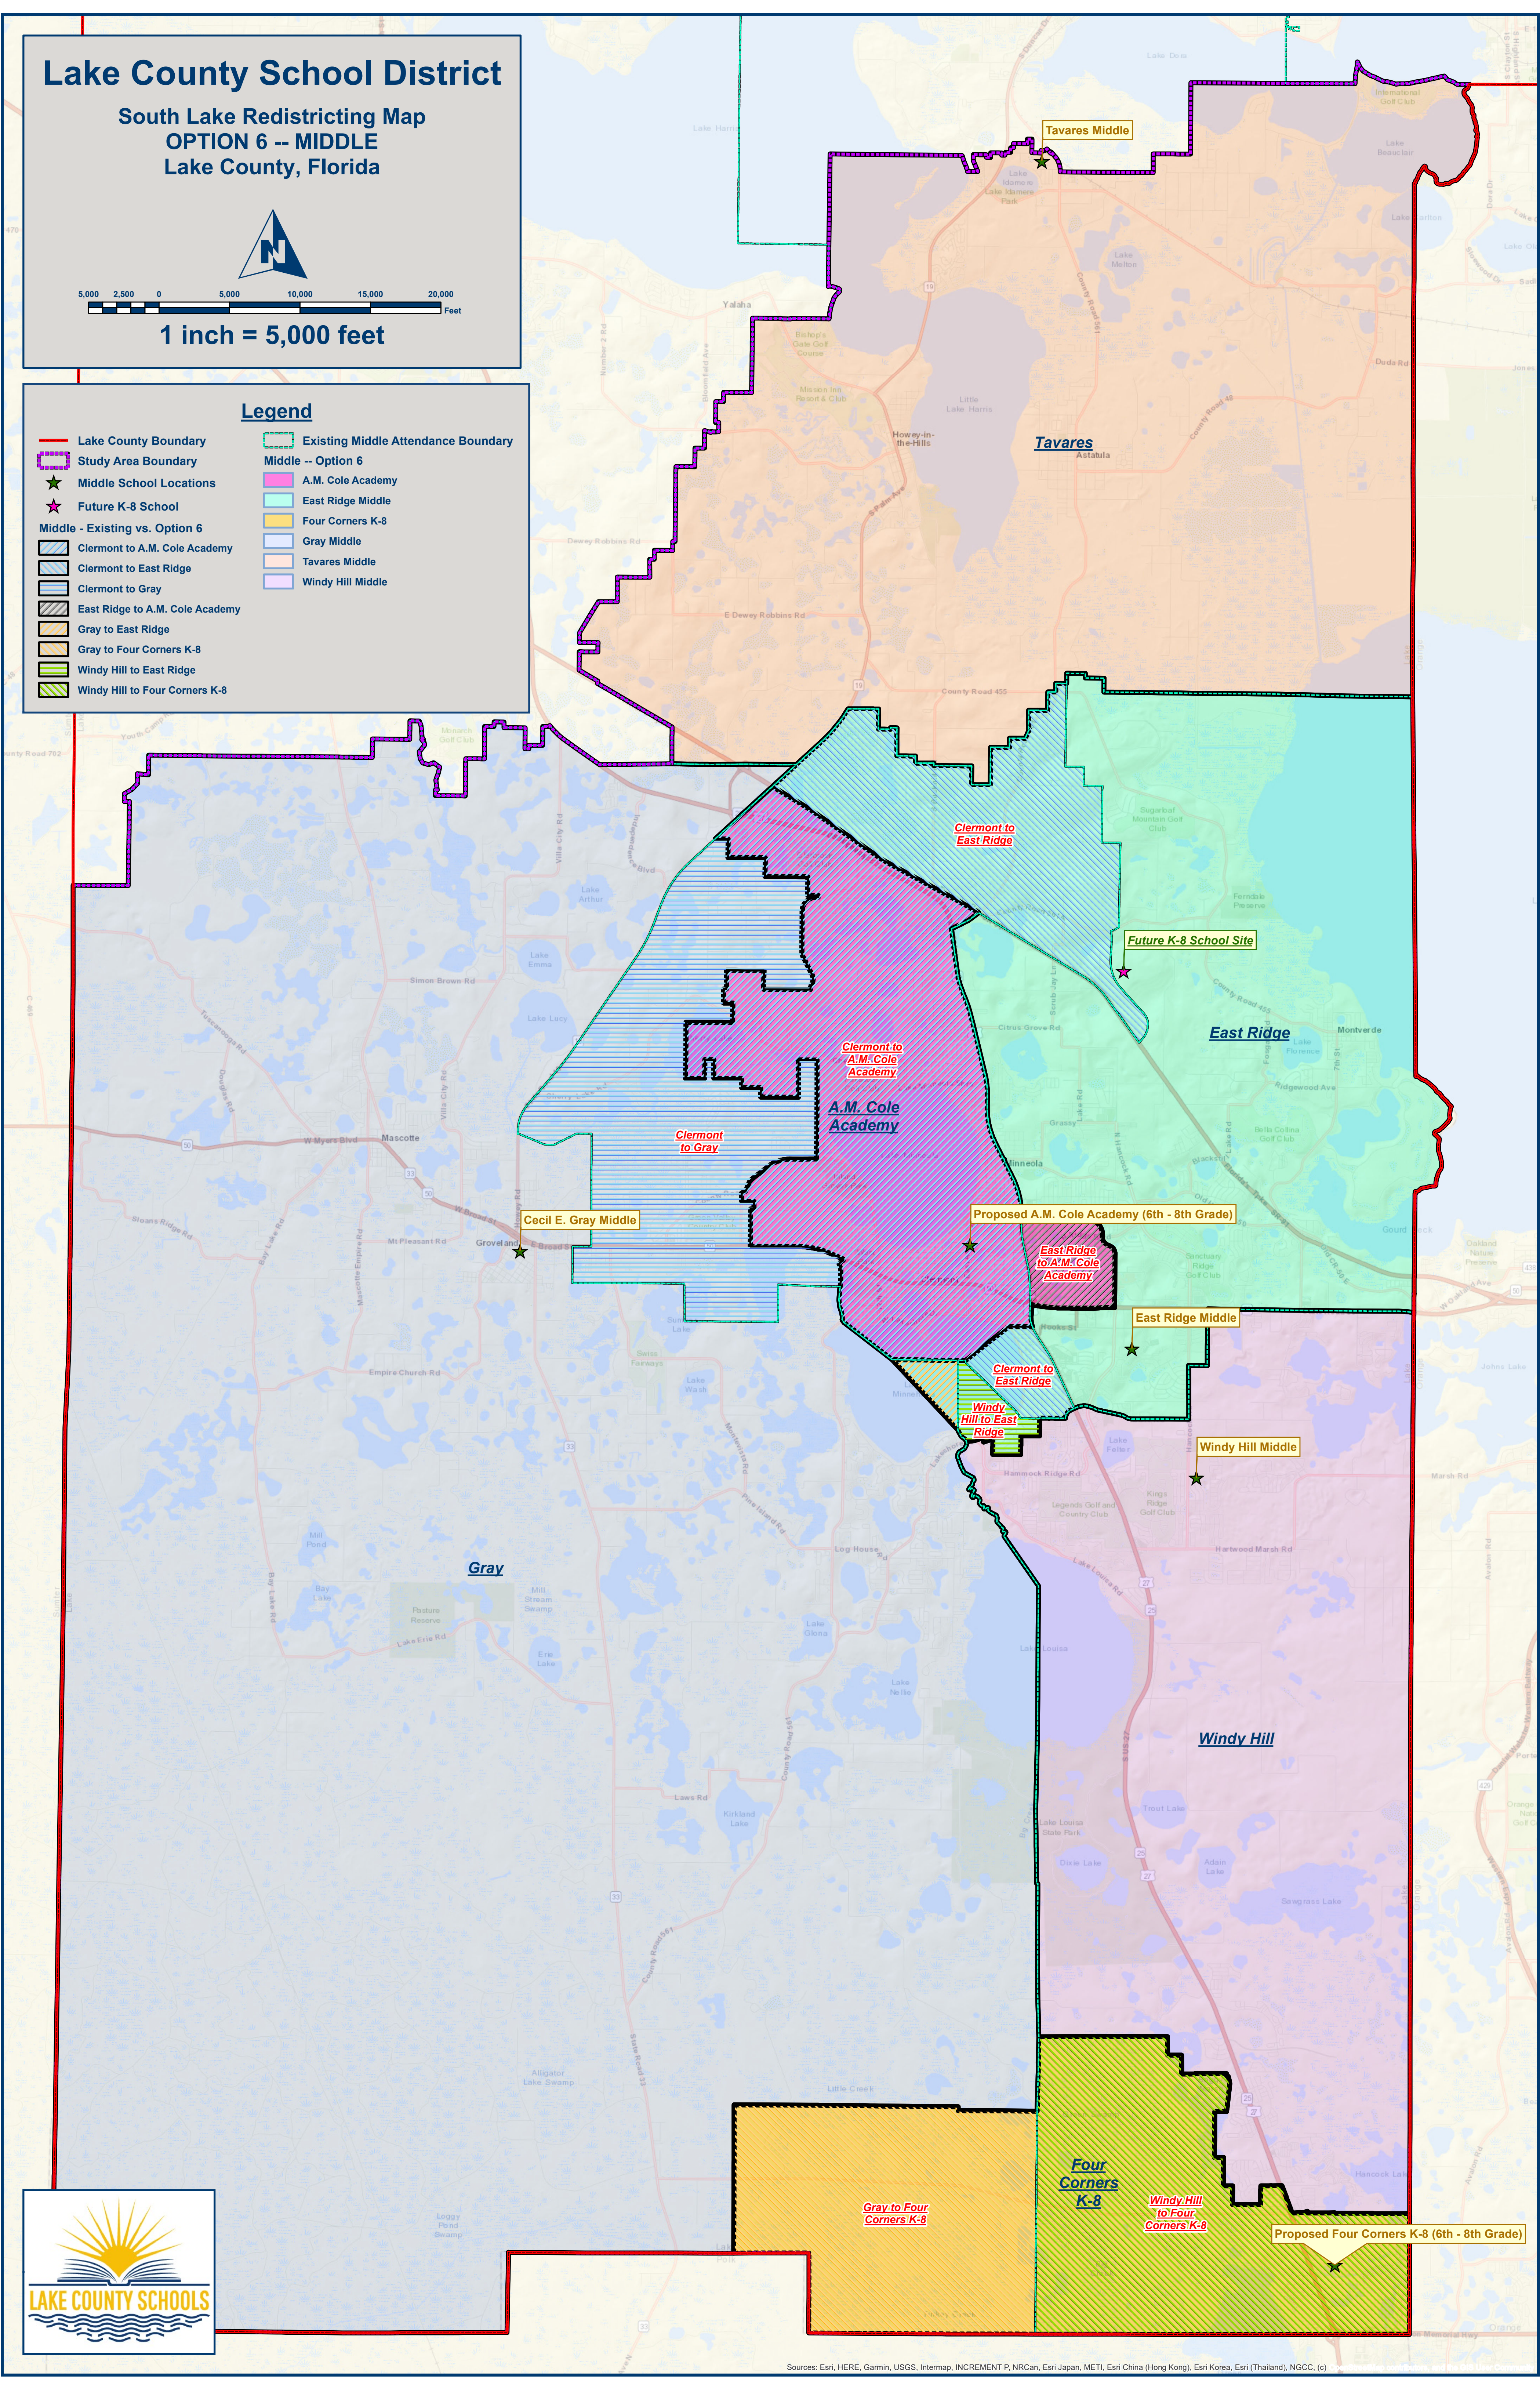

Lake County School District

South Lake Redistricting Map OPTION 6 -- MIDDLE Lake County, Florida

5,000 2,500 0 5,000 10,000 15,000 20,000 Feet

1 inch = 5,000 feet

Legend

- Lake County Boundary
- Study Area Boundary
- ★ Middle School Locations
- ★ Future K-8 School
- Middle - Existing vs. Option 6
- Clermont to A.M. Cole Academy
- Clermont to East Ridge
- Clermont to Gray
- East Ridge to A.M. Cole Academy
- Gray to East Ridge
- Gray to Four Corners K-8
- Windy Hill to East Ridge
- Windy Hill to Four Corners K-8
- Existing Middle Attendance Boundary
- Middle -- Option 6
- A.M. Cole Academy
- East Ridge Middle
- Four Corners K-8
- Gray Middle
- Tavares Middle
- Windy Hill Middle

Sources: Esri, HERE, Garmin, USGS, Intermap, INCREMENT P, NRCan, Esri Japan, METI, Esri China (Hong Kong), Esri Korea, Esri (Thailand), NGCC, (c)