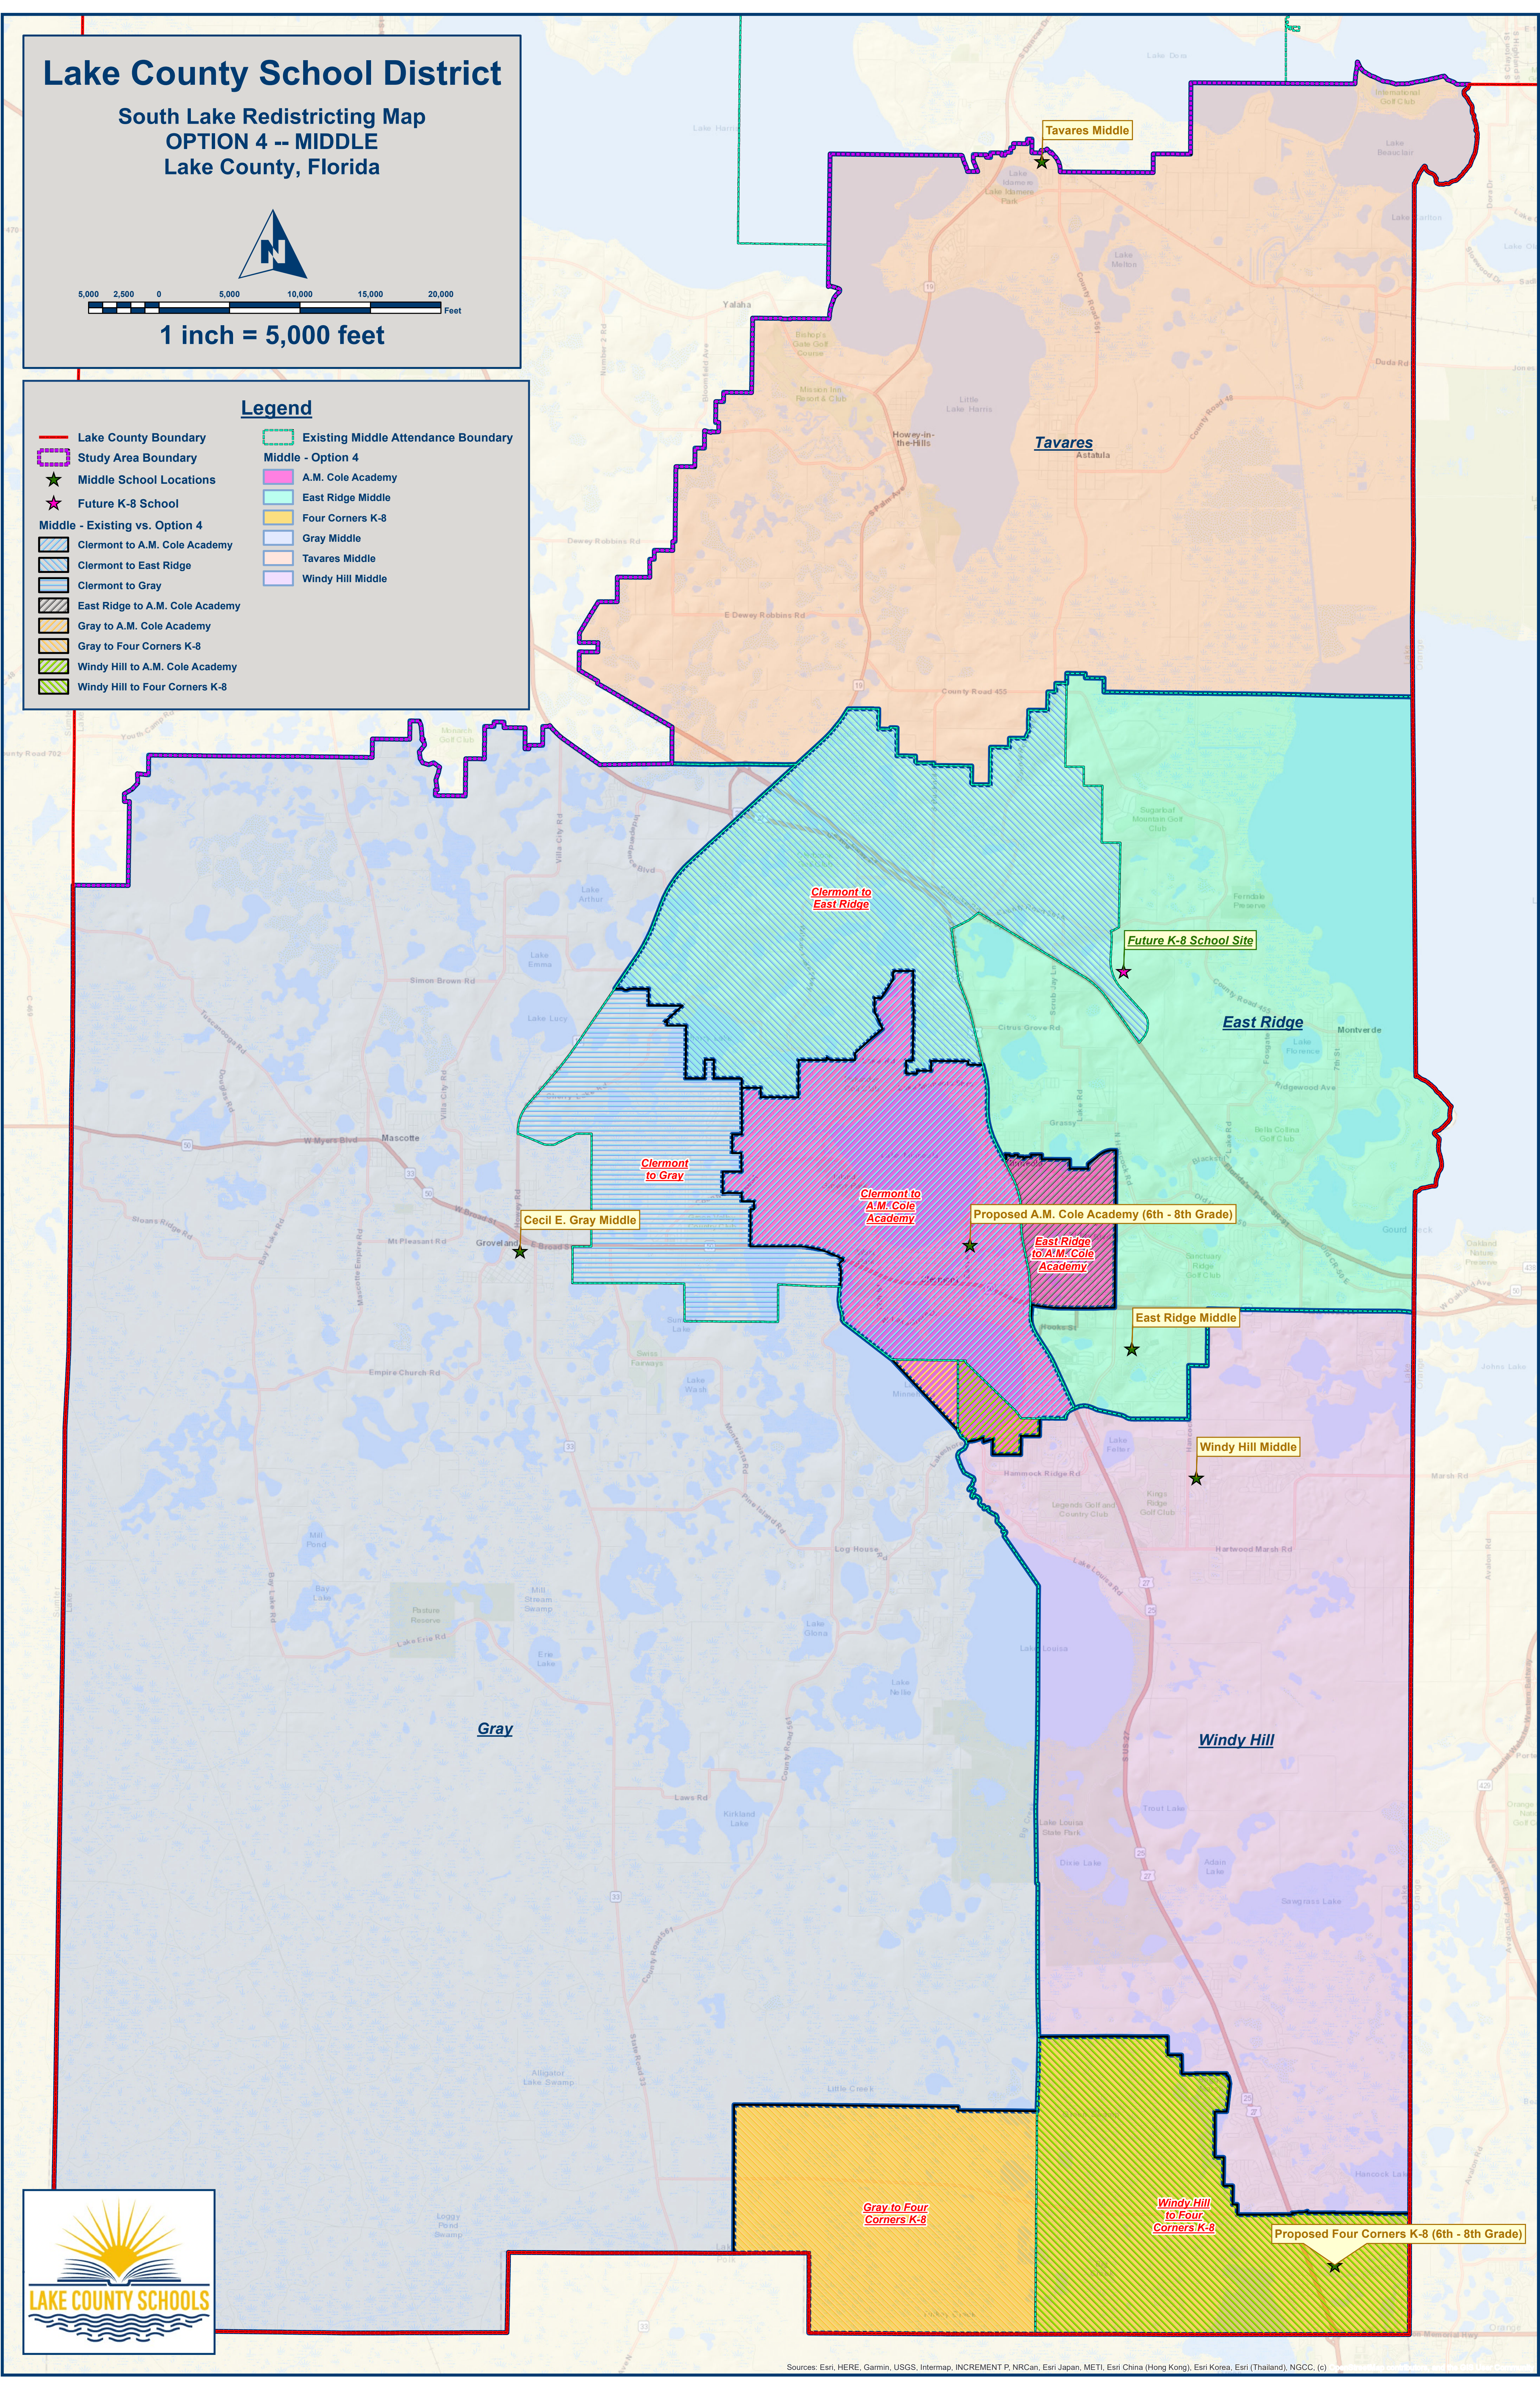

Lake County School District

South Lake Redistricting Map OPTION 1 -- MIDDLE Lake County, Florida

5,000 2,500 0 5,000 10,000 15,000 20,000 Feet

1 inch = 5,000 feet

Legend

- Lake County Boundary
- Study Area Boundary
- ★ Middle School Locations
- ★ Future K-8 School
- Middle - Existing vs. Option 1**
- Clermont to A.M. Cole Academy
- Clermont to East Ridge
- Clermont to Gray
- East Ridge to A.M. Cole Academy
- Gray to A.M. Cole Academy
- Gray to Four Corners K-8
- Windy Hill to A.M. Cole Academy
- Windy Hill to Four Corners K-8
- Existing Middle Attendance Boundary
- Middle -- Option 1**
- A.M. Cole Academy
- East Ridge Middle
- Four Corners K-8
- Gray Middle
- Tavares Middle
- Windy Hill Middle

Sources: Esri, HERE, Garmin, USGS, Intermap, INCREMENT P, NRCan, Esri Japan, METI, Esri China (Hong Kong), Esri Korea, Esri (Thailand), NGCC, (c)

Lake County School District

South Lake Redistricting Map OPTION 2 -- MIDDLE Lake County, Florida

Sources: Esri, HERE, Garmin, USGS, Intermap, INCREMENT P, NRCan, Esri Japan, METI, Esri China (Hong Kong), Esri Korea, Esri (Thailand), NGCC, (c)

Lake County School District

South Lake Redistricting Map OPTION 4 -- MIDDLE Lake County, Florida

Legend

- Lake County Boundary
- Study Area Boundary
- ★ Middle School Locations
- ★ Future K-8 School
- Middle - Existing vs. Option 4
- Clermont to A.M. Cole Academy
- Clermont to East Ridge
- Clermont to Gray
- East Ridge to A.M. Cole Academy
- Gray to A.M. Cole Academy
- Gray to Four Corners K-8
- Windy Hill to A.M. Cole Academy
- Windy Hill to Four Corners K-8
- Existing Middle Attendance Boundary
- Middle - Option 4
- A.M. Cole Academy
- East Ridge Middle
- Four Corners K-8
- Gray Middle
- Tavares Middle
- Windy Hill Middle