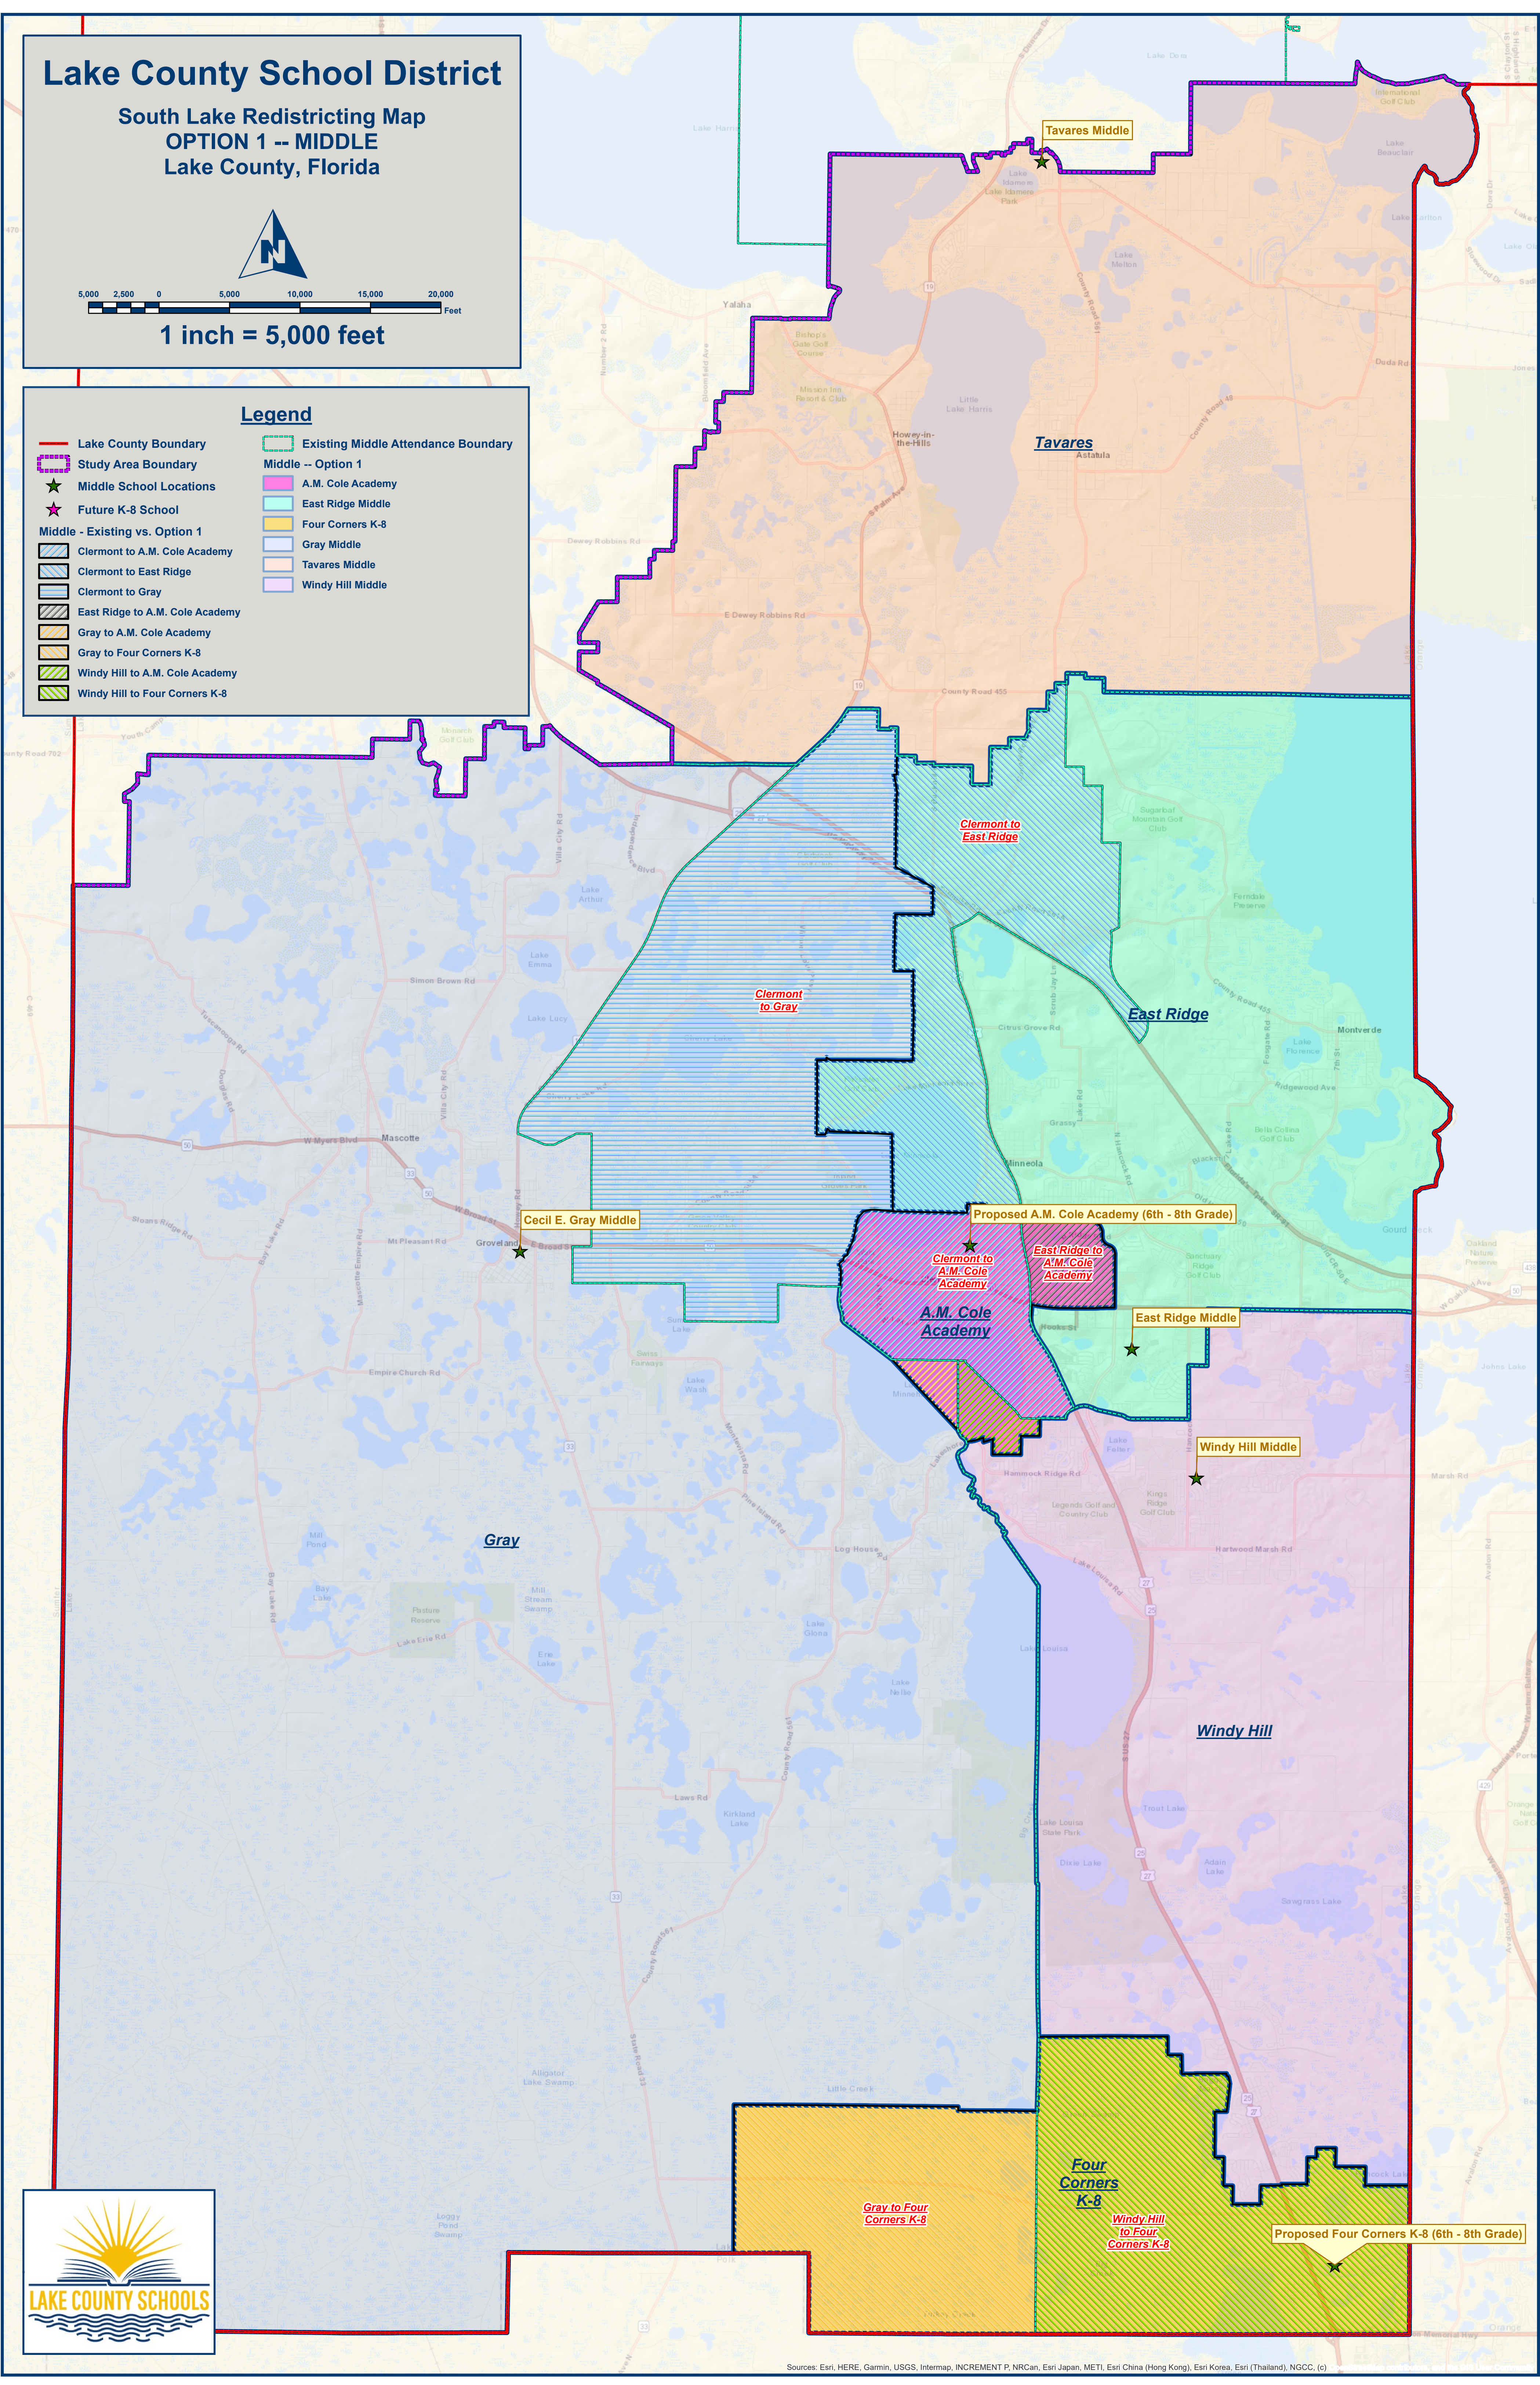

Lake County School District

South Lake Redistricting Map OPTION 1 -- MIDDLE Lake County, Florida

5,000 2,500 0 5,000 10,000 15,000 20,000 Feet

1 inch = 5,000 feet

Legend

- Lake County Boundary
- Study Area Boundary
- ★ Middle School Locations
- ★ Future K-8 School
- Middle - Existing vs. Option 1**
- Clermont to A.M. Cole Academy
- Clermont to East Ridge
- Clermont to Gray
- East Ridge to A.M. Cole Academy
- Gray to A.M. Cole Academy
- Gray to Four Corners K-8
- Windy Hill to A.M. Cole Academy
- Windy Hill to Four Corners K-8
- Existing Middle Attendance Boundary
- Middle -- Option 1**
- A.M. Cole Academy
- East Ridge Middle
- Four Corners K-8
- Gray Middle
- Tavares Middle
- Windy Hill Middle

Sources: Esri, HERE, Garmin, USGS, Intermap, INCREMENT P, NRCan, Esri Japan, METI, Esri China (Hong Kong), Esri Korea, Esri (Thailand), NGCC, (c)

Lake County School District

South Lake Redistricting Map OPTION 2 -- MIDDLE Lake County, Florida

Legend

- Lake County Boundary
- Study Area Boundary
- ★ Middle School Locations
- ★ Future K-8 School
- Middle - Existing vs. Option 2
- Clermont to A.M. Cole Academy
- Clermont to East Ridge
- Clermont to Gray
- East Ridge to A.M. Cole Academy
- Gray to A.M. Cole Academy
- Gray to Four Corners K-8
- Windy Hill to A.M. Cole Academy
- Windy Hill to Four Corners K-8
- Existing Middle Attendance Boundary
- Middle -- Option 2
- A.M. Cole Academy
- East Ridge Middle
- Four Corners K-8
- Gray Middle
- Tavares Middle
- Windy Hill Middle

Sources: Esri, HERE, Garmin, USGS, Intermap, INCREMENT P, NRCan, Esri Japan, METI, Esri China (Hong Kong), Esri Korea, Esri (Thailand), NGCC, (c)

Lake County School District

South Lake Redistricting Map OPTION 3 -- MIDDLE Lake County, Florida