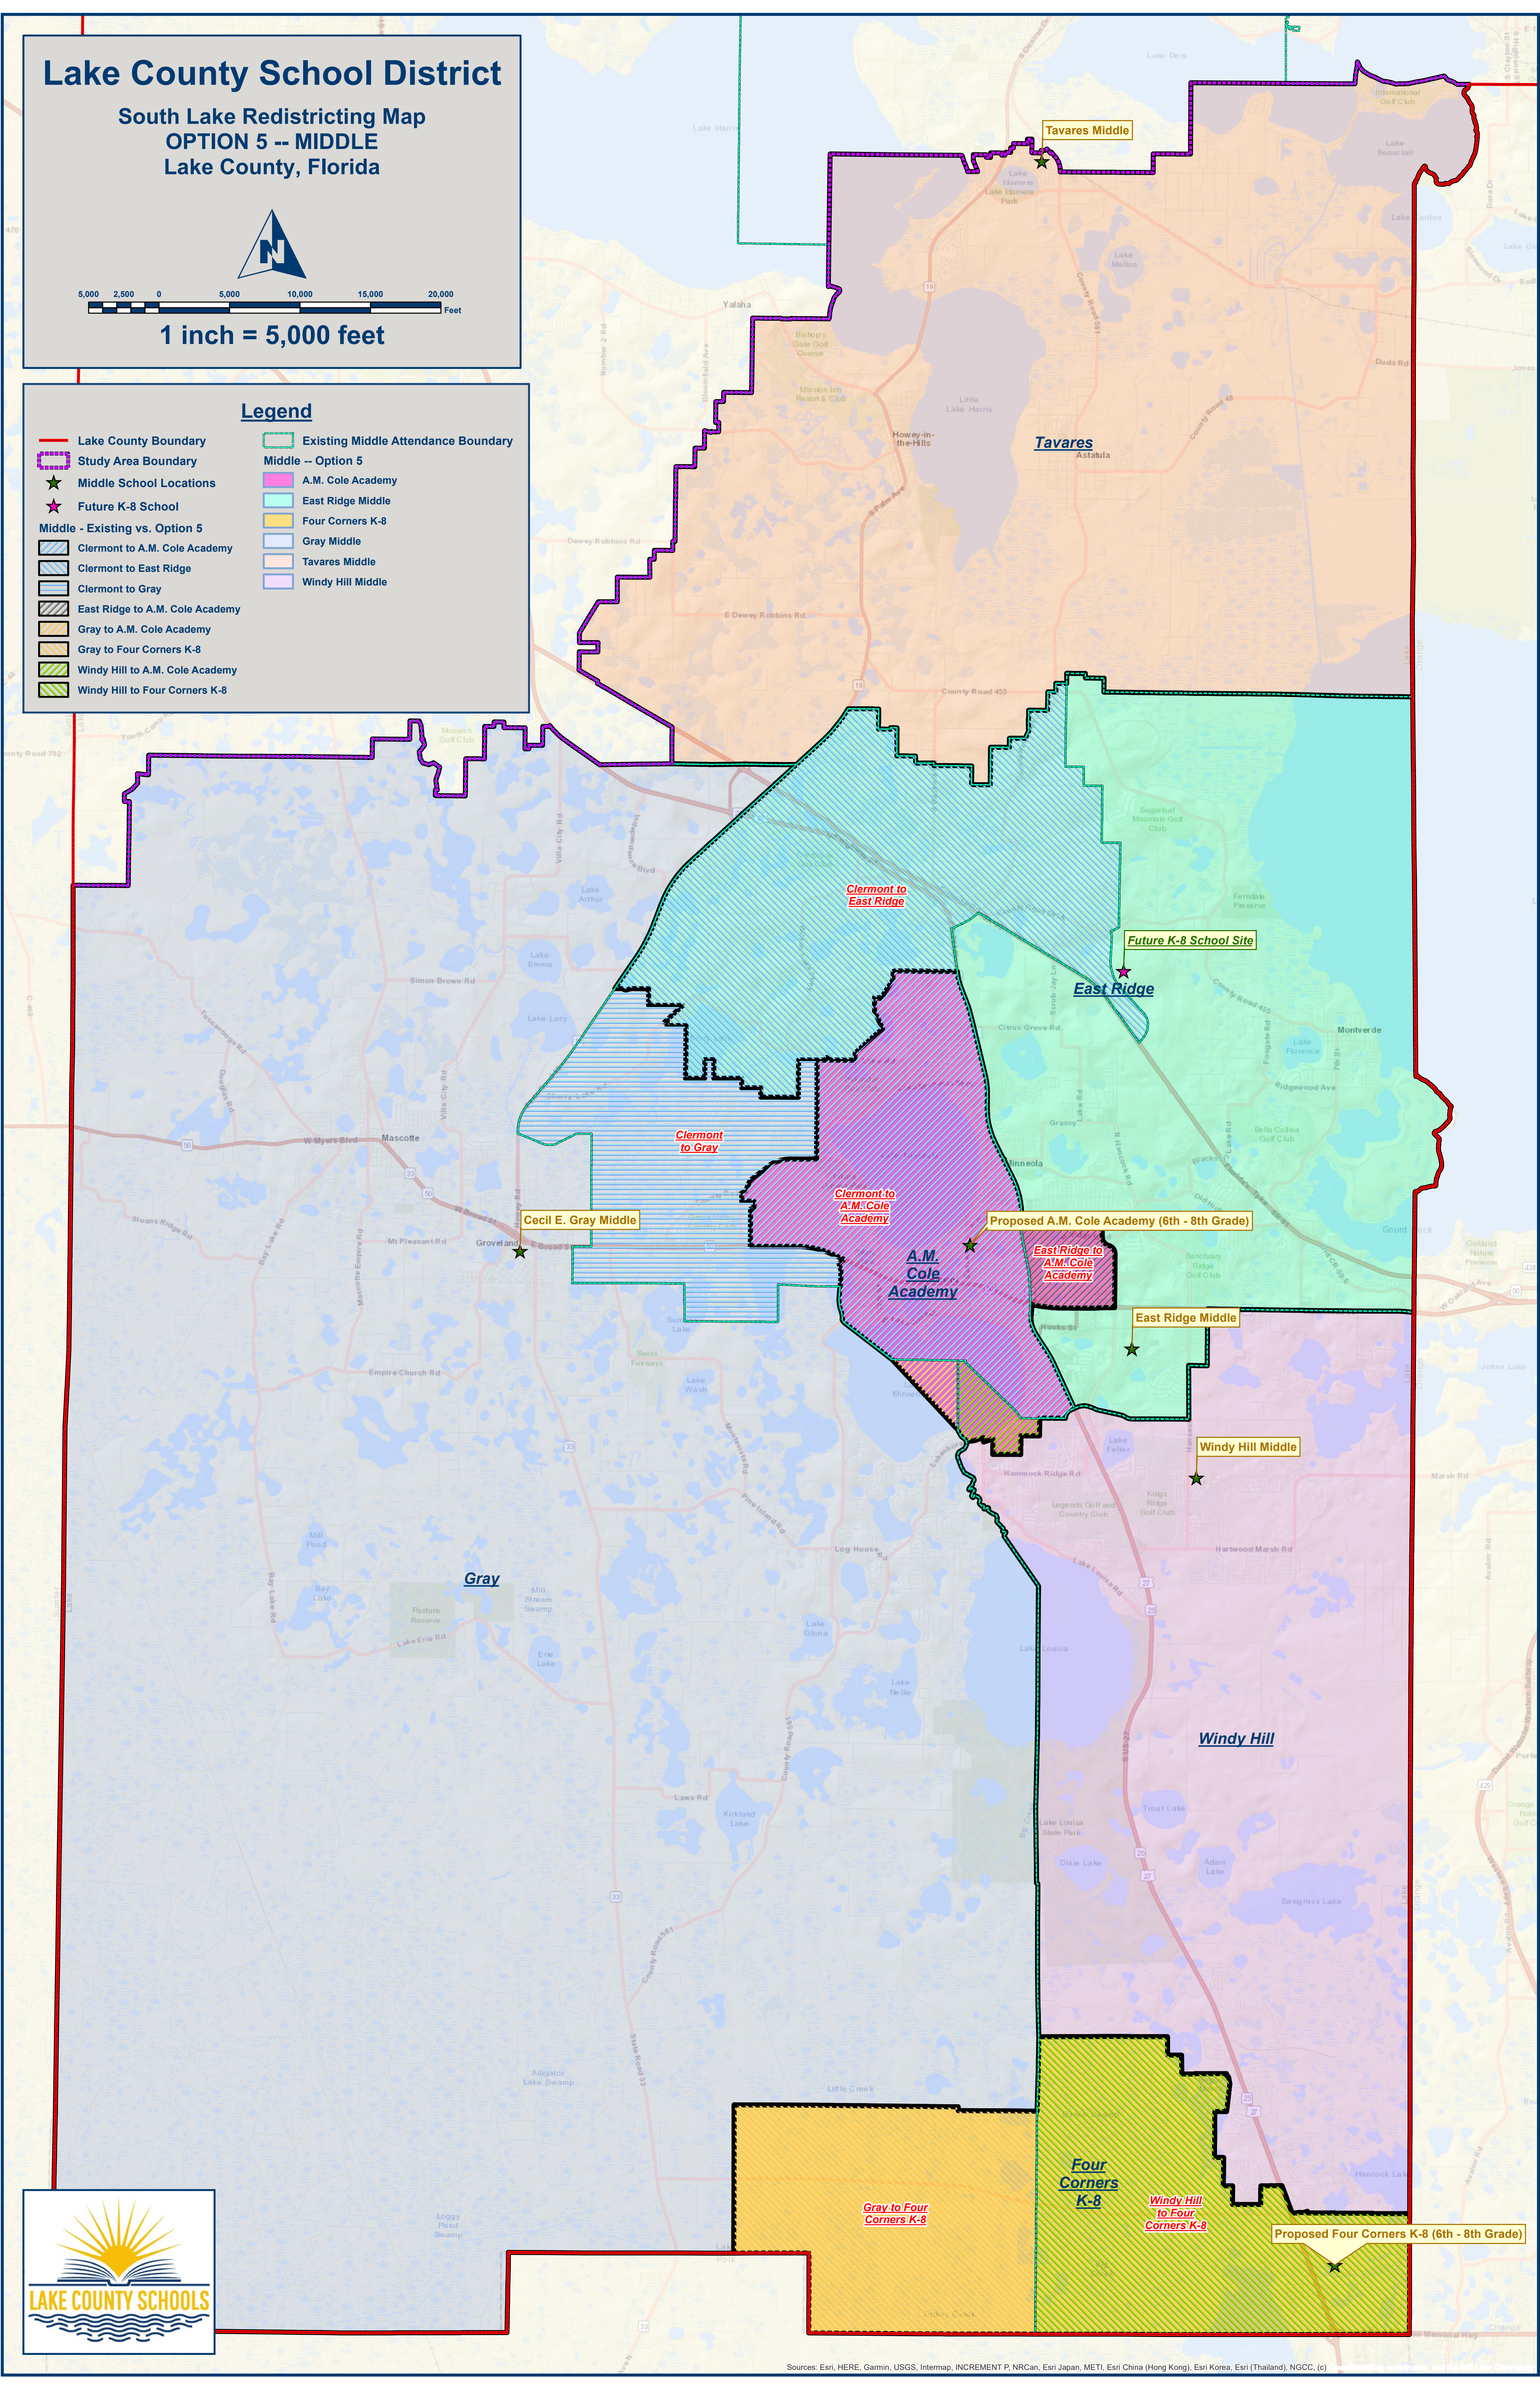

Lake County School District

South Lake Redistricting Map OPTION 5 -- MIDDLE Lake County, Florida

5,000 2,500 0 5,000 10,000 15,000 20,000 Feet

1 inch = 5,000 feet

Legend

- Lake County Boundary
- Study Area Boundary
- ★ Middle School Locations
- ★ Future K-8 School
- **Middle - Existing vs. Option 5**
- Clermont to A.M. Cole Academy
- Clermont to East Ridge
- Clermont to Gray
- East Ridge to A.M. Cole Academy
- Gray to A.M. Cole Academy
- Gray to Four Corners K-8
- Windy Hill to A.M. Cole Academy
- Windy Hill to Four Corners K-8
- Existing Middle Attendance Boundary
- Middle -- Option 5
- A.M. Cole Academy
- East Ridge Middle
- Four Corners K-8
- Gray Middle
- Tavares Middle
- Windy Hill Middle

Sources: Esri, HERE, Garmin, USGS, Intermap, INCREMENT P, NRCan, Esri Japan, METI, Esri China (Hong Kong), Esri Korea, Esri (Thailand), NGCC, (c)