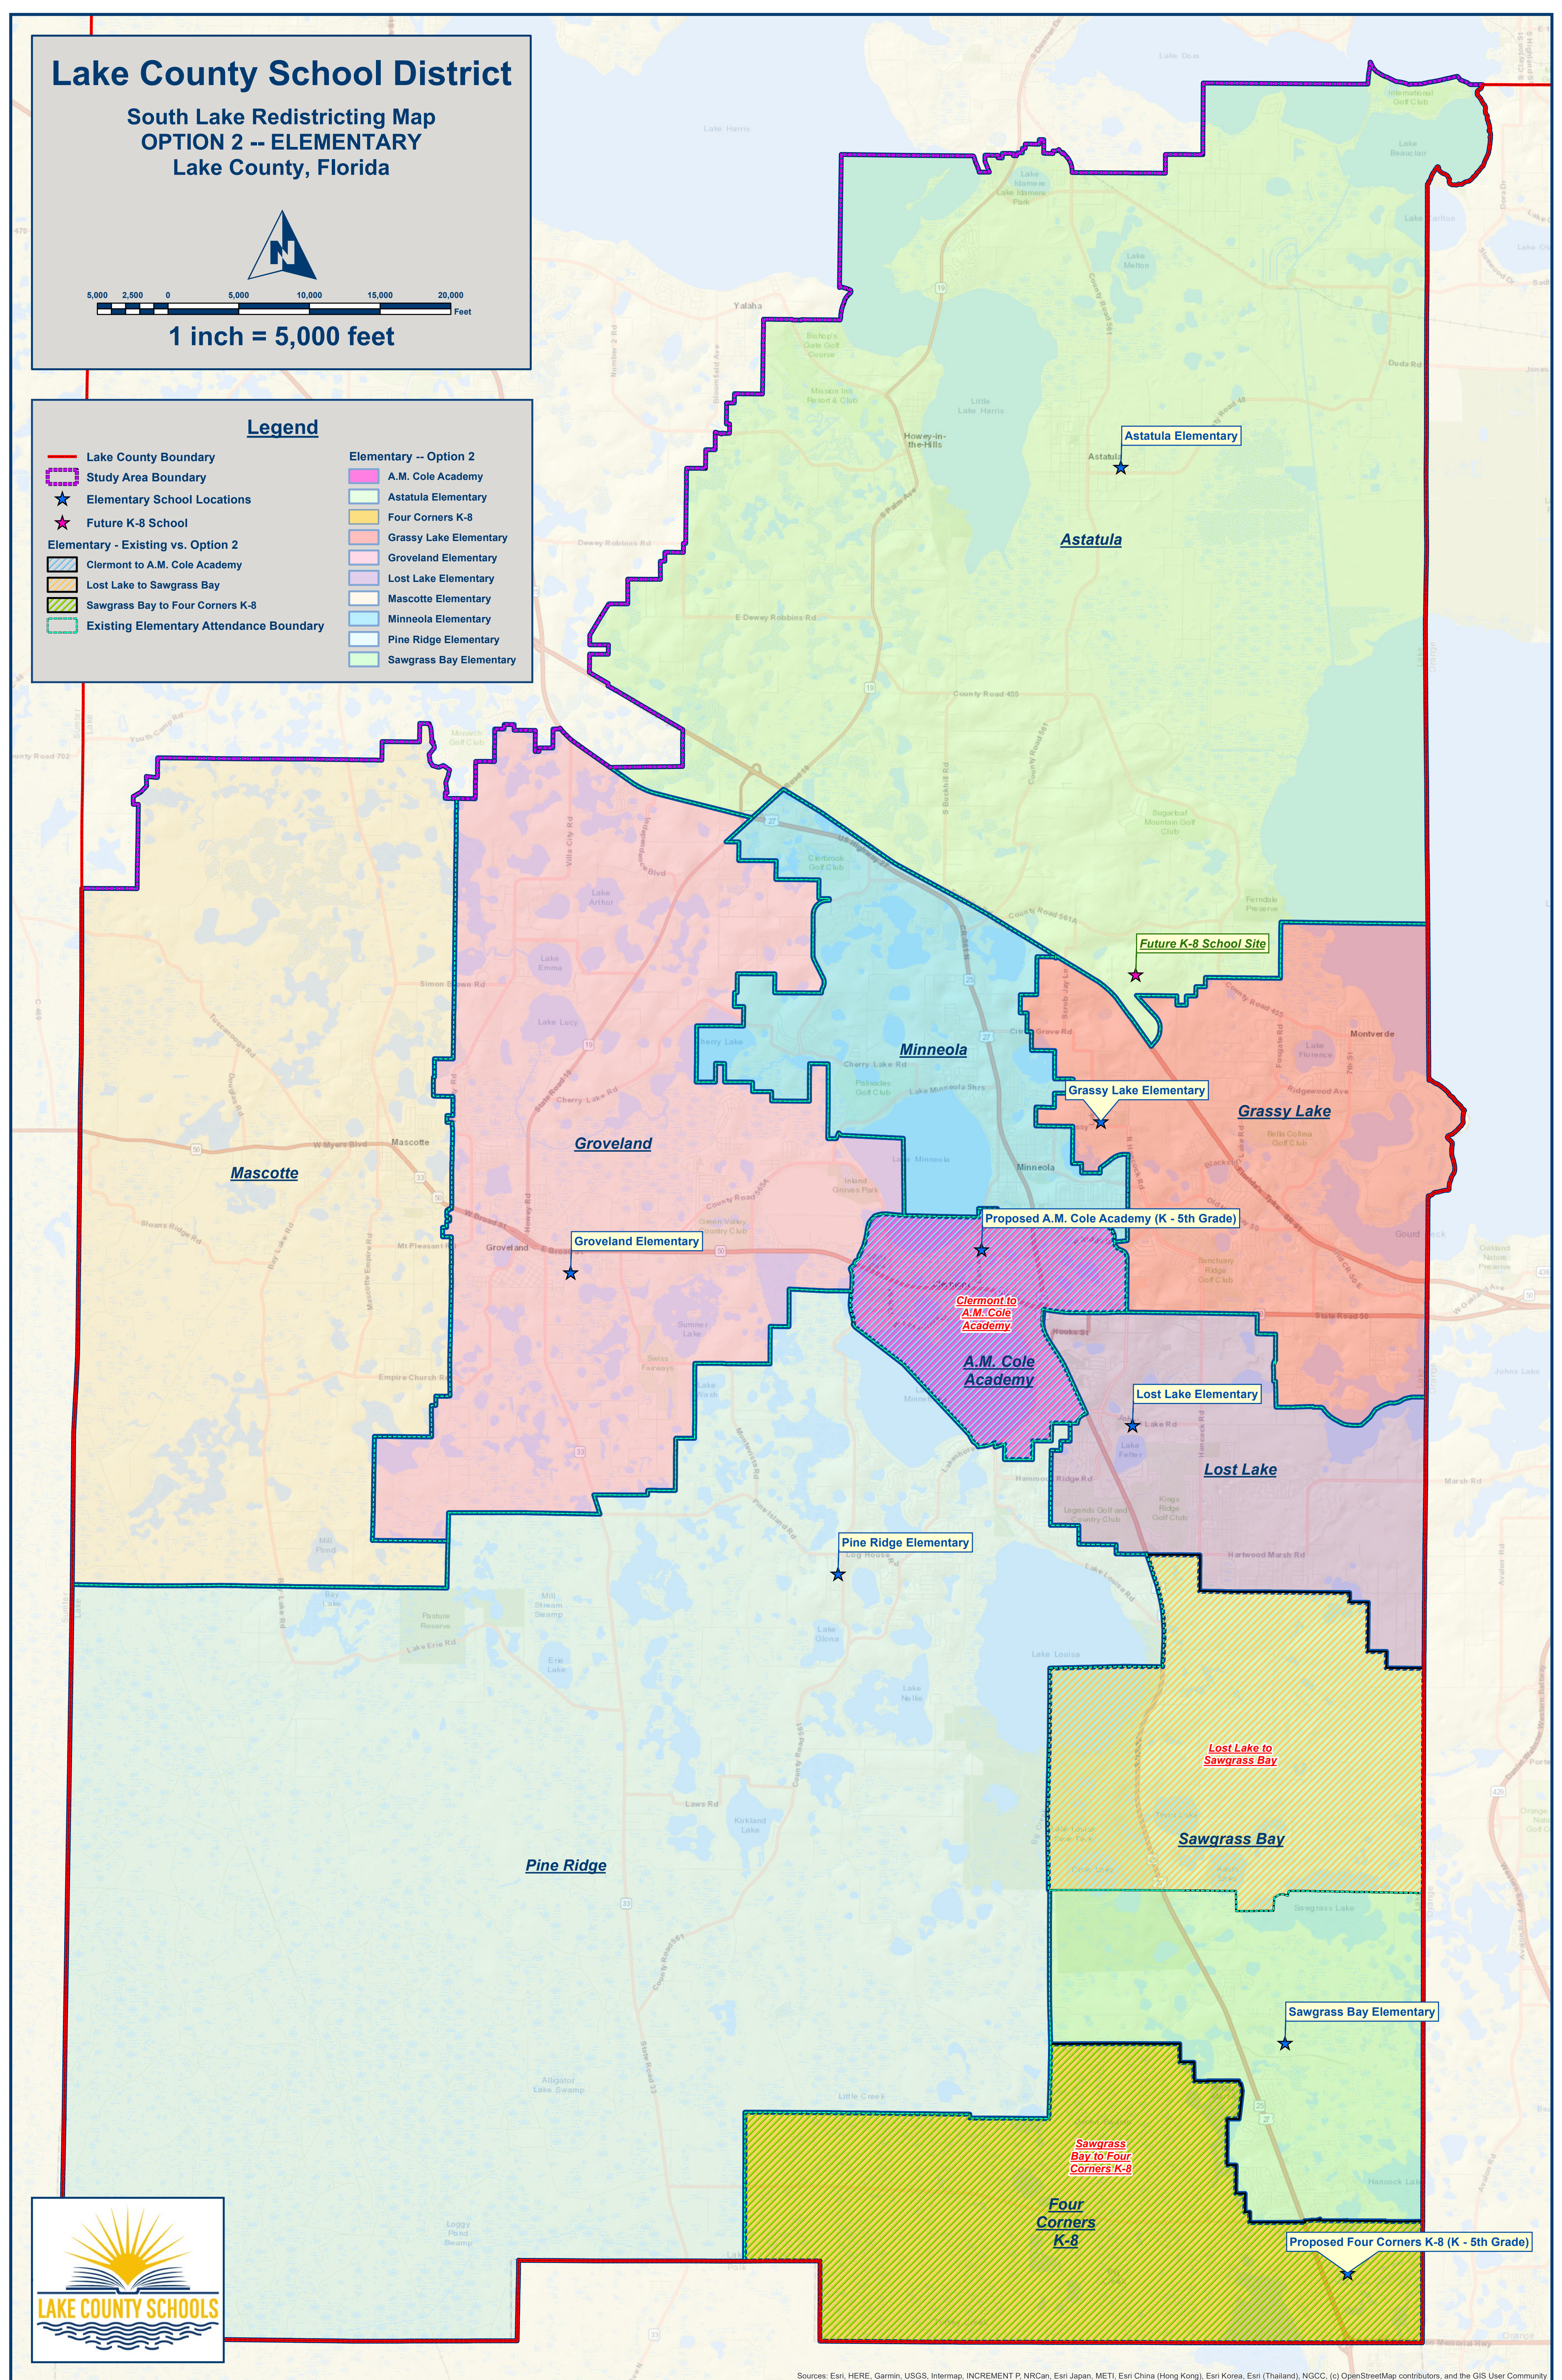

Lake County School District

South Lake Redistricting Map OPTION 1 -- ELEMENTARY Lake County, Florida

1 inch = 5,000 feet

Legend

- Lake County Boundary
 - Study Area Boundary
 - ★ Elementary School Locations
 - ★ Future K-8 School
- Elementary - Existing vs. Option 1**
- Clermont to A.M. Cole Academy
 - Lost Lake to Sawgrass Bay
 - Sawgrass Bay to Four Corners K-8
 - Existing Elementary Attendance Boundary
- Elementary -- Option 1**
- A.M. Cole Academy
 - Astatula Elementary
 - Four Corners K-8
 - Grassy Lake Elementary
 - Groveland Elementary
 - Lost Lake Elementary
 - Mascotte Elementary
 - Minneola Elementary
 - Pine Ridge Elementary
 - Sawgrass Bay Elementary

Lake County School District

South Lake Redistricting Map OPTION 2 -- ELEMENTARY Lake County, Florida

Legend

- Lake County Boundary
 - Study Area Boundary
 - ★ Elementary School Locations
 - ★ Future K-8 School
- Elementary - Existing vs. Option 2**
- Clermont to A.M. Cole Academy
 - Lost Lake to Sawgrass Bay
 - Sawgrass Bay to Four Corners K-8
 - Existing Elementary Attendance Boundary
- Elementary -- Option 2**
- A.M. Cole Academy
 - Astatula Elementary
 - Four Corners K-8
 - Grassy Lake Elementary
 - Groveland Elementary
 - Lost Lake Elementary
 - Mascotte Elementary
 - Minneola Elementary
 - Pine Ridge Elementary
 - Sawgrass Bay Elementary