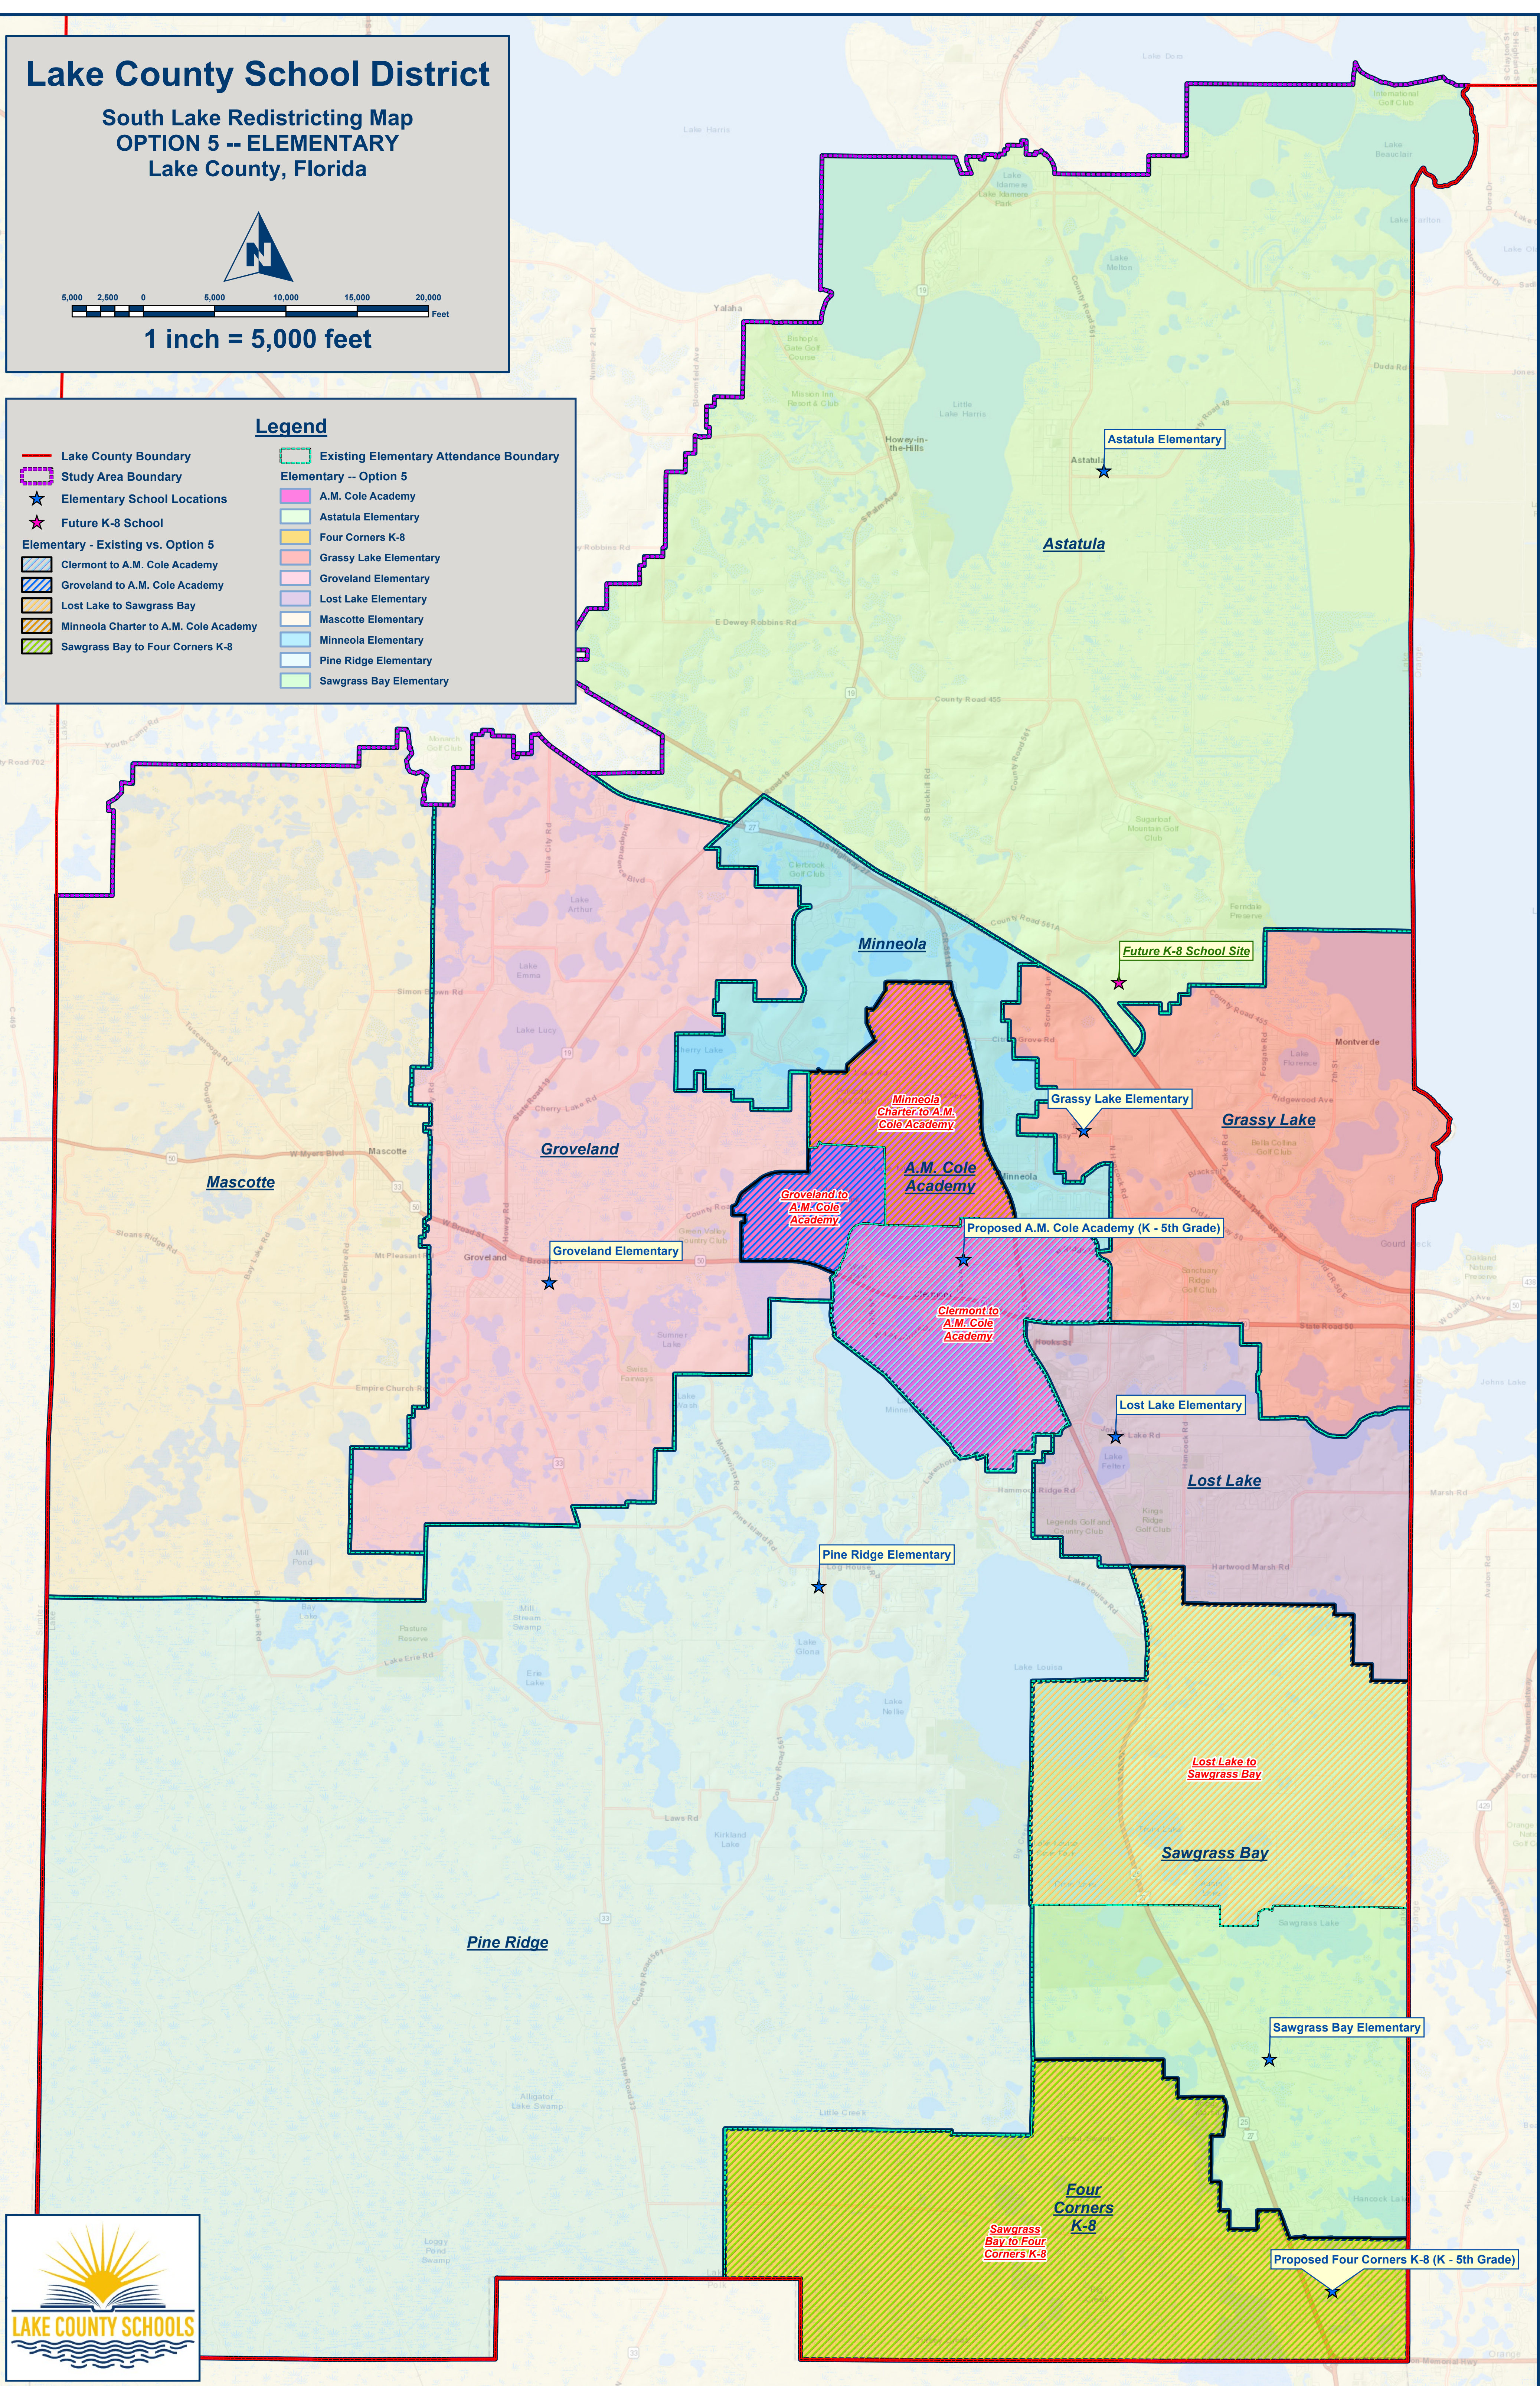

Lake County School District

South Lake Redistricting Map OPTION 1 -- ELEMENTARY Lake County, Florida

1 inch = 5,000 feet

Legend

- Lake County Boundary
 - Study Area Boundary
 - ★ Elementary School Locations
 - ★ Future K-8 School
- Elementary - Existing vs. Option 1**
- Clermont to A.M. Cole Academy
 - Lost Lake to Sawgrass Bay
 - Sawgrass Bay to Four Corners K-8
 - Existing Elementary Attendance Boundary
- Elementary -- Option 1**
- A.M. Cole Academy
 - Astatula Elementary
 - Four Corners K-8
 - Grassy Lake Elementary
 - Groveland Elementary
 - Lost Lake Elementary
 - Mascotte Elementary
 - Minneola Elementary
 - Pine Ridge Elementary
 - Sawgrass Bay Elementary

Lake County School District

South Lake Redistricting Map OPTION 5 -- ELEMENTARY Lake County, Florida

1 inch = 5,000 feet

Legend

- Lake County Boundary
 - Study Area Boundary
 - ★ Elementary School Locations
 - ★ Future K-8 School
- Elementary - Existing vs. Option 5**
- Clermont to A.M. Cole Academy
 - Groveland to A.M. Cole Academy
 - Lost Lake to Sawgrass Bay
 - Minneola Charter to A.M. Cole Academy
 - Sawgrass Bay to Four Corners K-8
- Existing Elementary Attendance Boundary
 - A.M. Cole Academy
 - Astatula Elementary
 - Four Corners K-8
 - Grassy Lake Elementary
 - Groveland Elementary
 - Lost Lake Elementary
 - Mascotte Elementary
 - Minneola Elementary
 - Pine Ridge Elementary
 - Sawgrass Bay Elementary