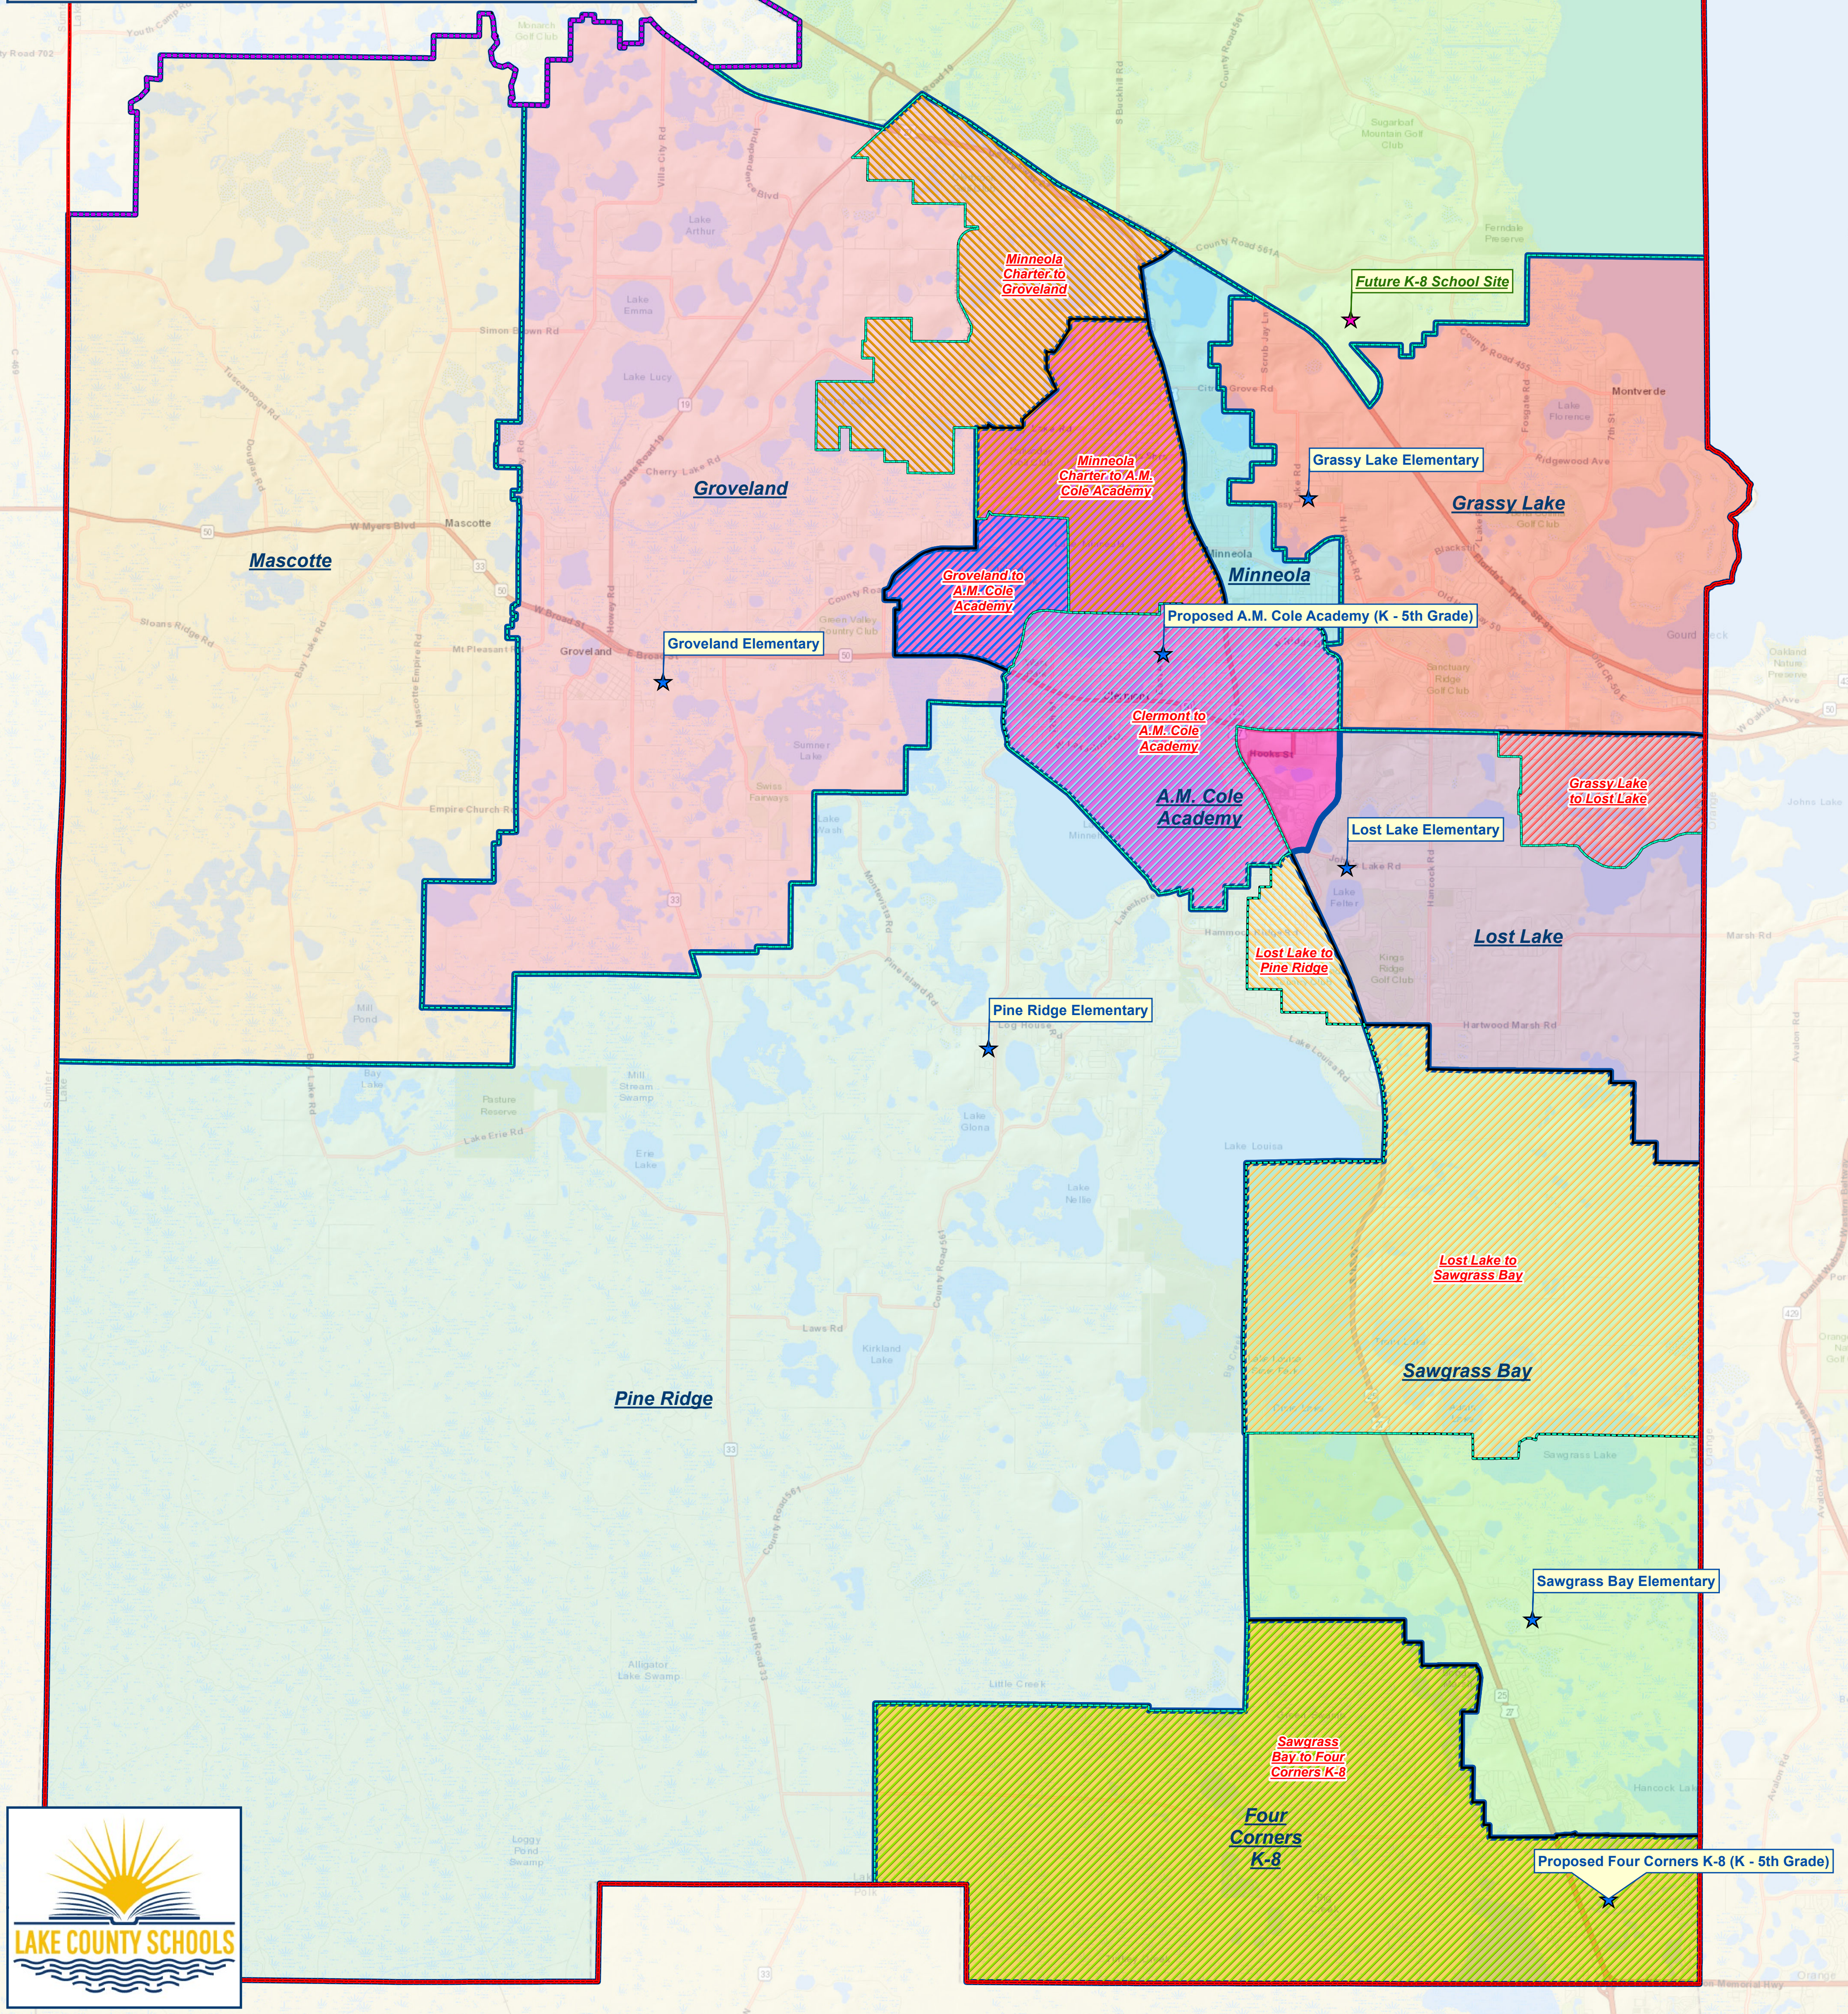

Lake County School District

South Lake Redistricting Map OPTION 1 -- ELEMENTARY Lake County, Florida

1 inch = 5,000 feet

Legend

- Lake County Boundary
 - Study Area Boundary
 - ★ Elementary School Locations
 - ★ Future K-8 School
- Elementary - Existing vs. Option 1**
- Clermont to A.M. Cole Academy
 - Lost Lake to Sawgrass Bay
 - Sawgrass Bay to Four Corners K-8
 - Existing Elementary Attendance Boundary
- Elementary -- Option 1**
- A.M. Cole Academy
 - Astatula Elementary
 - Four Corners K-8
 - Grassy Lake Elementary
 - Groveland Elementary
 - Lost Lake Elementary
 - Mascotte Elementary
 - Minneola Elementary
 - Pine Ridge Elementary
 - Sawgrass Bay Elementary

Lake County School District

South Lake Redistricting Map OPTION 3 -- ELEMENTARY Lake County, Florida

5,000 2,500 0 5,000 10,000 15,000 20,000 Feet

1 inch = 5,000 feet

Legend

- Lake County Boundary
- Study Area Boundary
- ★ Elementary School Locations
- ★ Future K-8 School
- Elementary - Existing vs. Option 3**
- Clermont to A.M. Cole Academy
- Grassy Lake to Lost Lake
- Groveland to A.M. Cole Academy
- Lost Lake to Pine Ridge
- Lost Lake to Sawgrass Bay
- Minneola Charter to A.M. Cole Academy
- Minneola Charter to Groveland
- Sawgrass Bay to Four Corners K-8
- Existing Elementary Attendance Boundary
- Elementary -- Option 3**
- A.M. Cole Academy
- Astatula Elementary
- Four Corners K-8
- Grassy Lake Elementary
- Groveland Elementary
- Lost Lake Elementary
- Mascotte Elementary
- Minneola Elementary
- Pine Ridge Elementary
- Sawgrass Bay Elementary