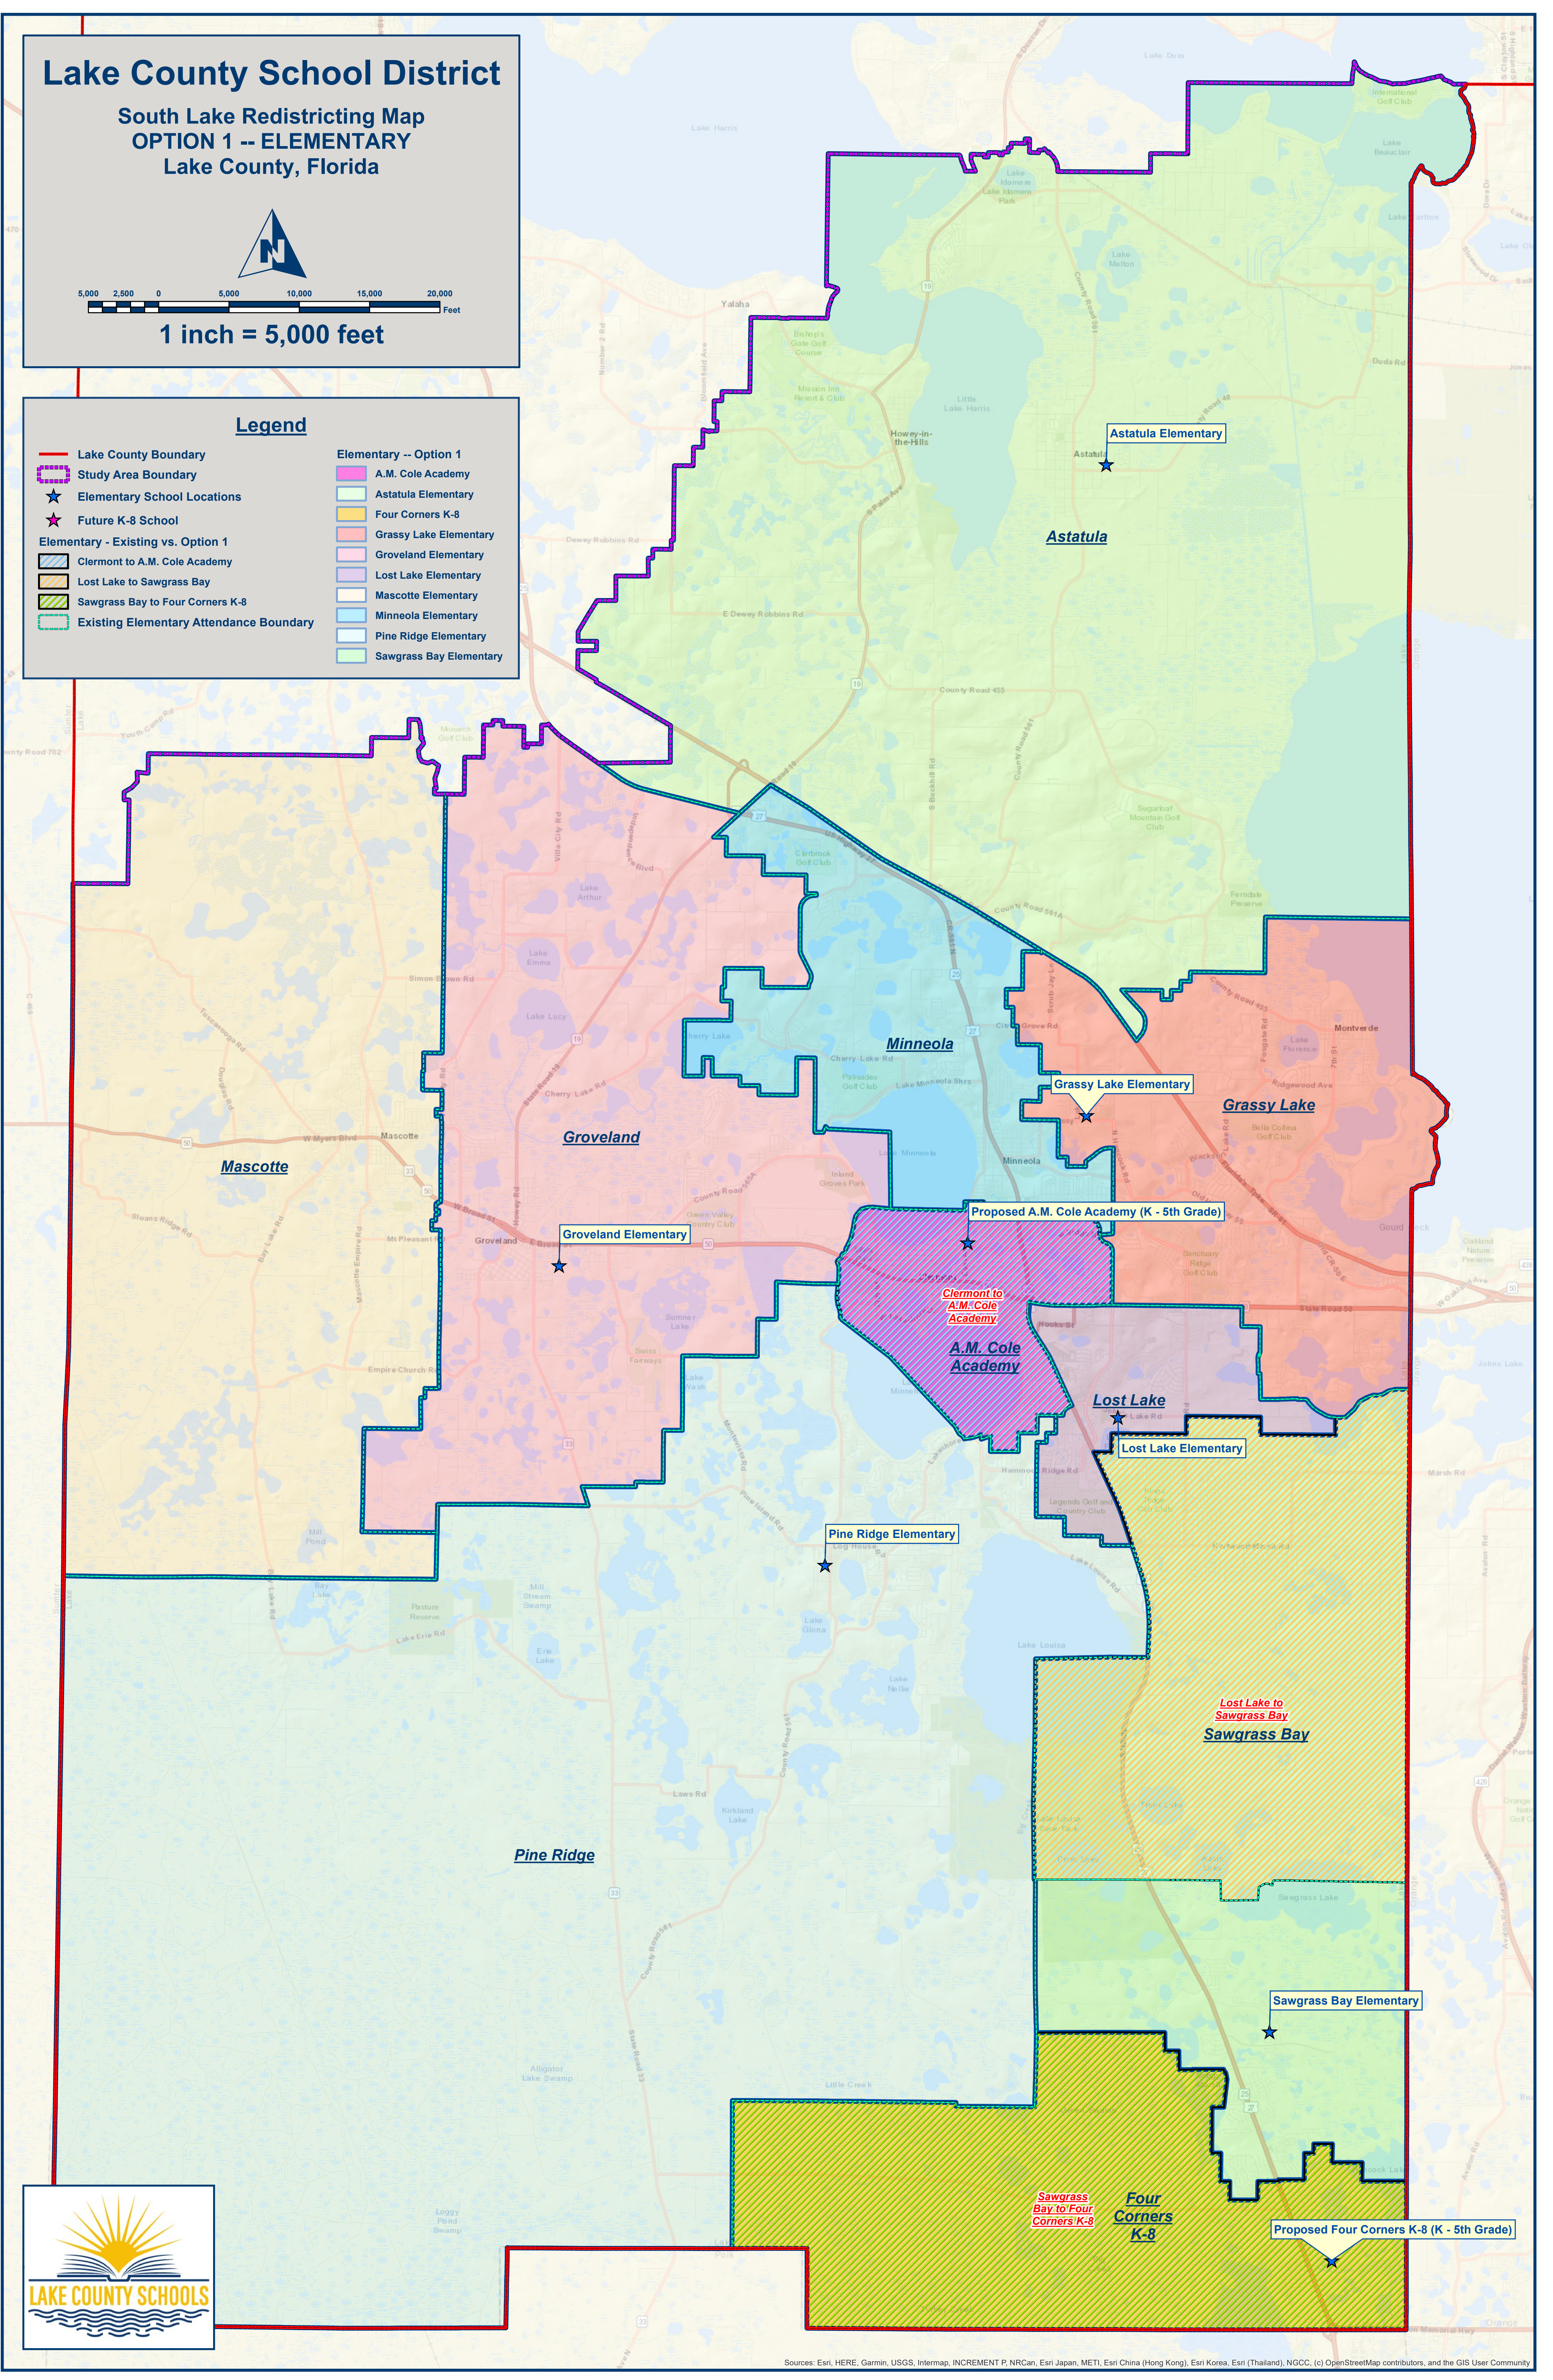

Lake County School District

South Lake Redistricting Map OPTION 1 -- ELEMENTARY Lake County, Florida

1 inch = 5,000 feet

Legend

- Lake County Boundary
 - Study Area Boundary
 - ★ Elementary School Locations
 - ★ Future K-8 School
- Elementary - Existing vs. Option 1**
- Clermont to A.M. Cole Academy
 - Lost Lake to Sawgrass Bay
 - Sawgrass Bay to Four Corners K-8
 - Existing Elementary Attendance Boundary
- Elementary -- Option 1**
- A.M. Cole Academy
 - Astatula Elementary
 - Four Corners K-8
 - Grassy Lake Elementary
 - Groveland Elementary
 - Lost Lake Elementary
 - Mascotte Elementary
 - Minneola Elementary
 - Pine Ridge Elementary
 - Sawgrass Bay Elementary

Lake County School District

South Lake Redistricting Map OPTION 2 -- ELEMENTARY Lake County, Florida

Legend

- Lake County Boundary
 - Study Area Boundary
 - ★ Elementary School Locations
 - ★ Future K-8 School
- Elementary - Existing vs. Option 2**
- Clermont to A.M. Cole Academy
 - Lost Lake to Sawgrass Bay
 - Sawgrass Bay to Four Corners K-8
 - Existing Elementary Attendance Boundary
- Elementary -- Option 2**
- A.M. Cole Academy
 - Astatula Elementary
 - Four Corners K-8
 - Grassy Lake Elementary
 - Groveland Elementary
 - Lost Lake Elementary
 - Mascotte Elementary
 - Minneola Elementary
 - Pine Ridge Elementary
 - Sawgrass Bay Elementary