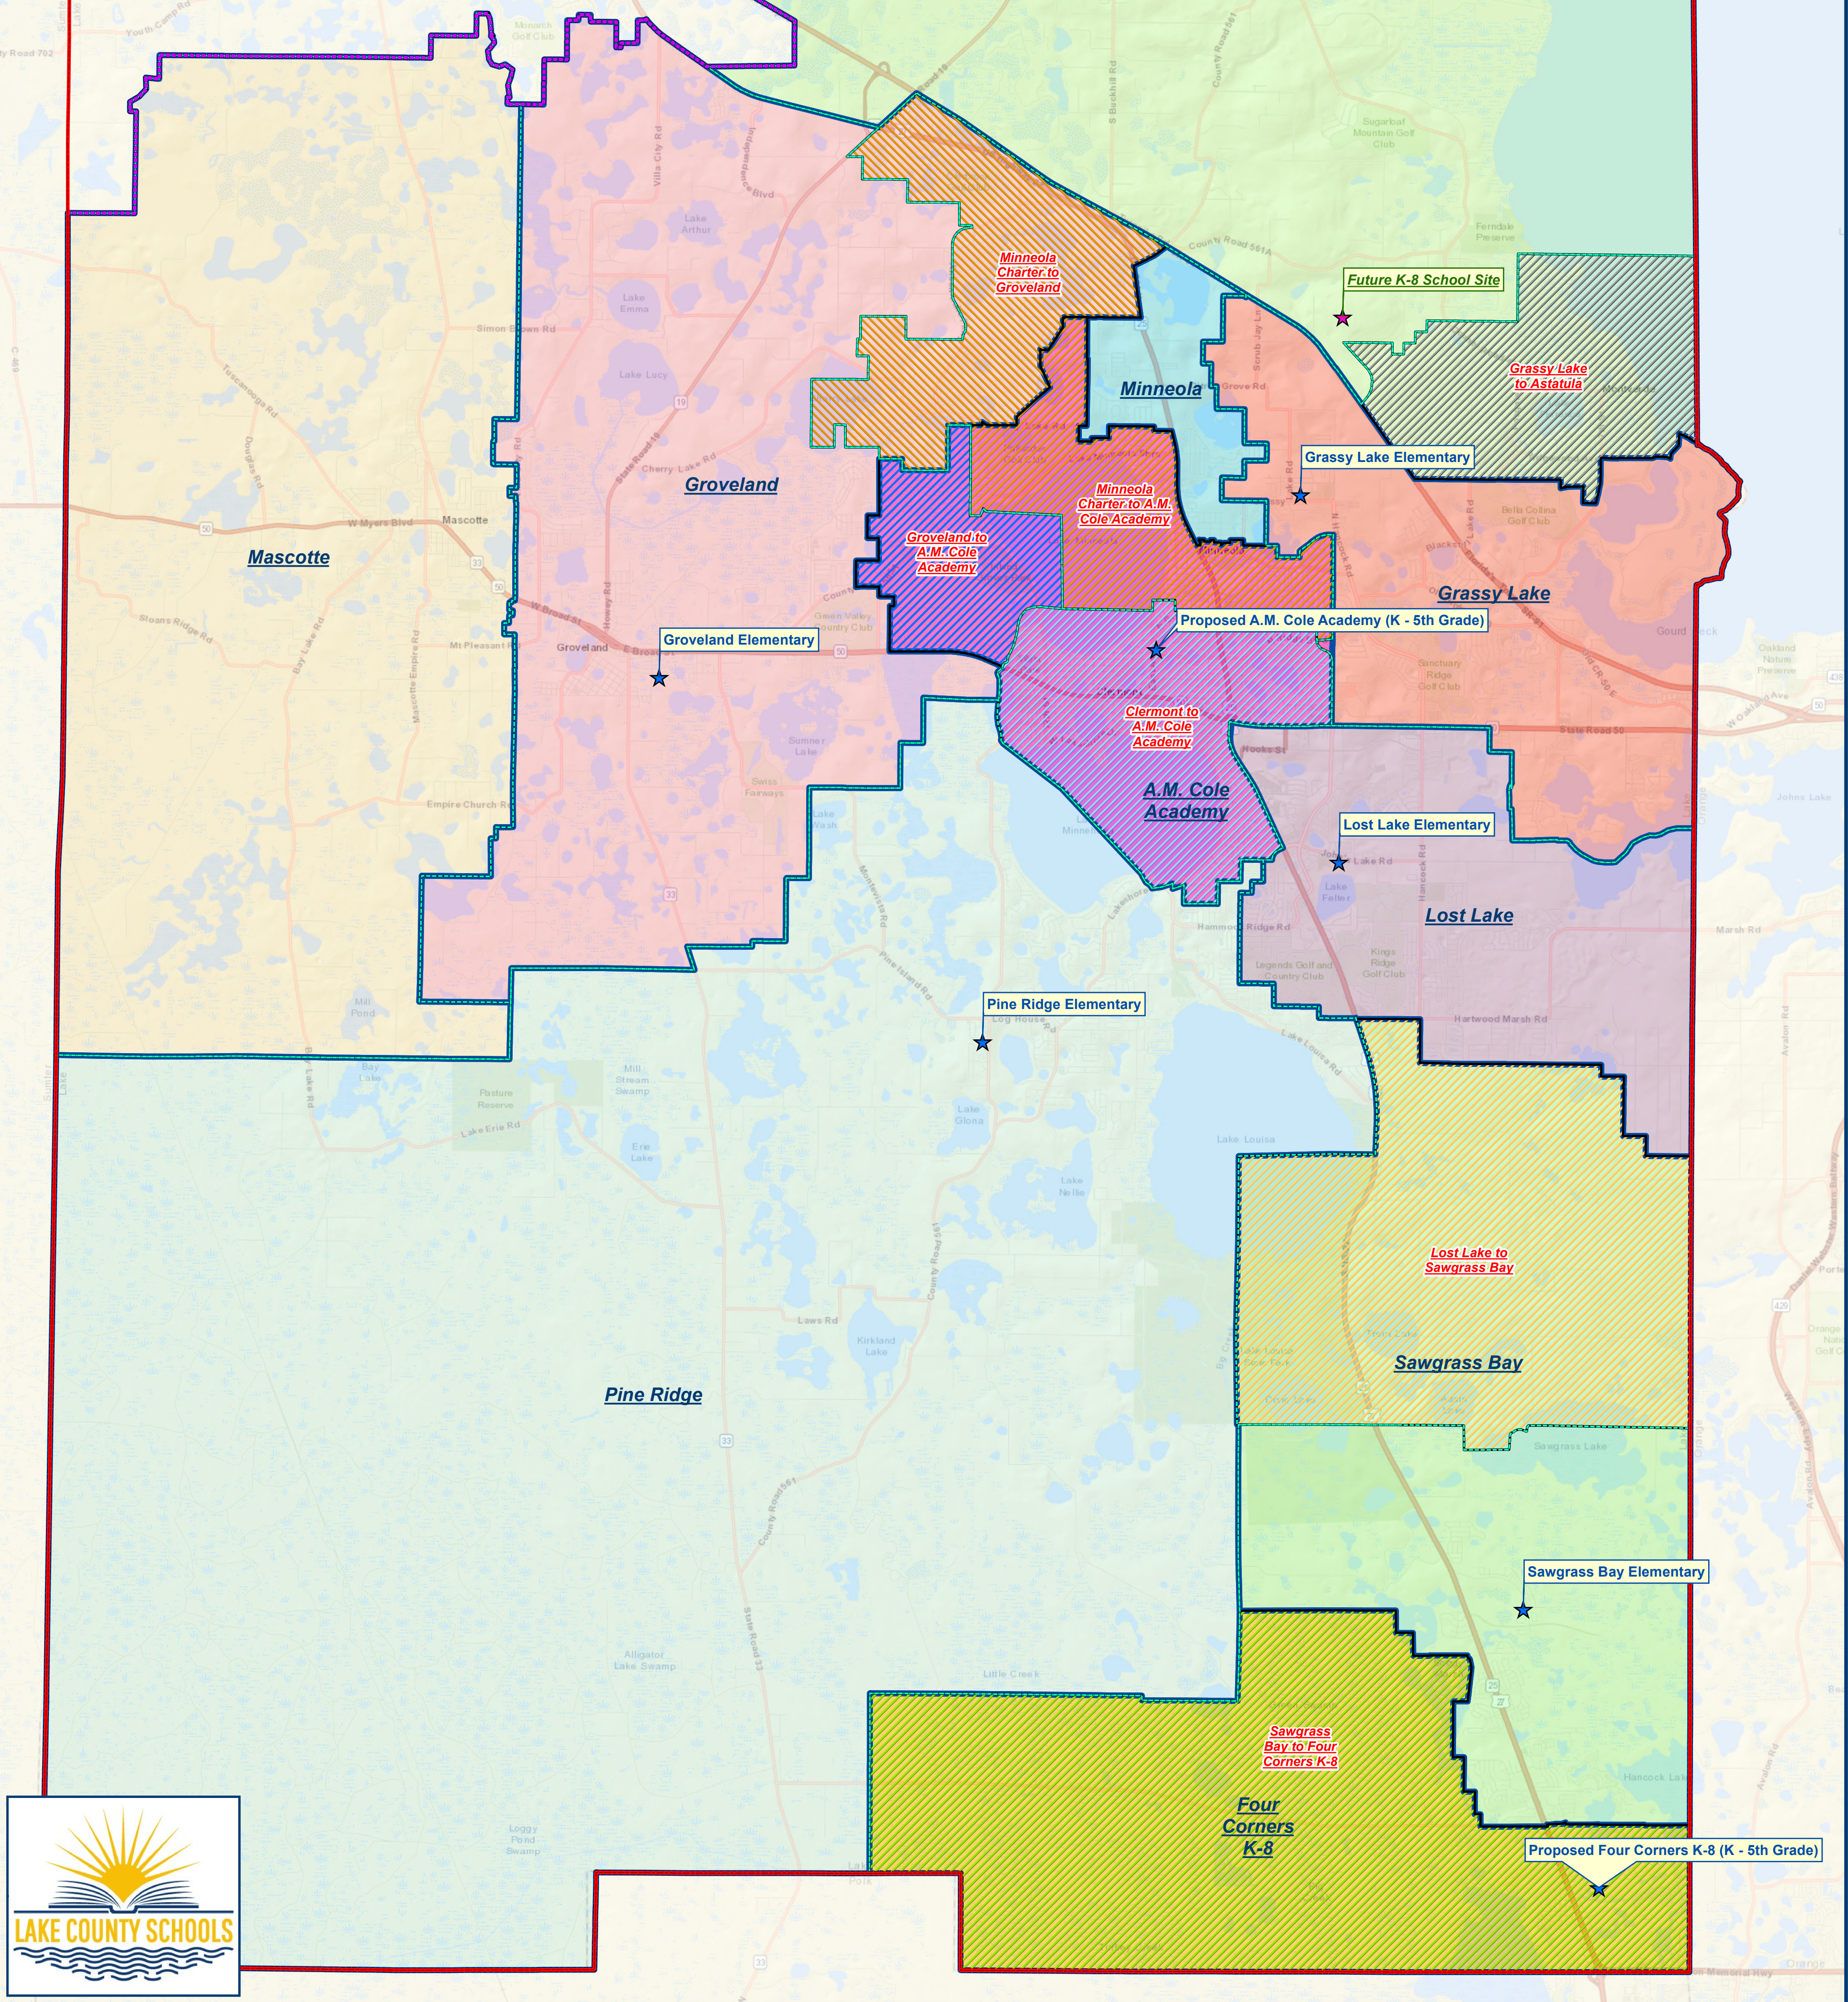

Lake County School District

South Lake Redistricting Map OPTION 4 -- ELEMENTARY Lake County, Florida

Legend

1. Lake County Boundary
   - Study Area Boundary
   - ★ Elementary School Locations
   - ★ Future K-8 School

Elementary - Existing vs. Option 4 Clermont to A.M. Cole Academy Grassy Lake to Astatula Groveland to A.M. Cole Academy Lost Lake to Sawgrass Bay Minneola Charter to A.M. Cole Academy Minneola Charter to Groveland Sawgrass Bay to Four Corners K-8	Existing Elementary Attendance Boundary Elementary -- Option 4 A.M. Cole Academy Astatula Elementary Four Corners K-8 Grassy Lake Elementary Groveland Elementary Lost Lake Elementary Mascotte Elementary Minneola Elementary Pine Ridge Elementary Sawgrass Bay Elementary

Sources: Esri, HERE, Garmin, USGS, Intermap, INCREMENT P, NRCan, Esri Japan, METI, Esri China (Hong Kong), Esri Korea, Esri (Thailand), NGCC, (c) OpenStreetMap contributors, and the GIS User Community