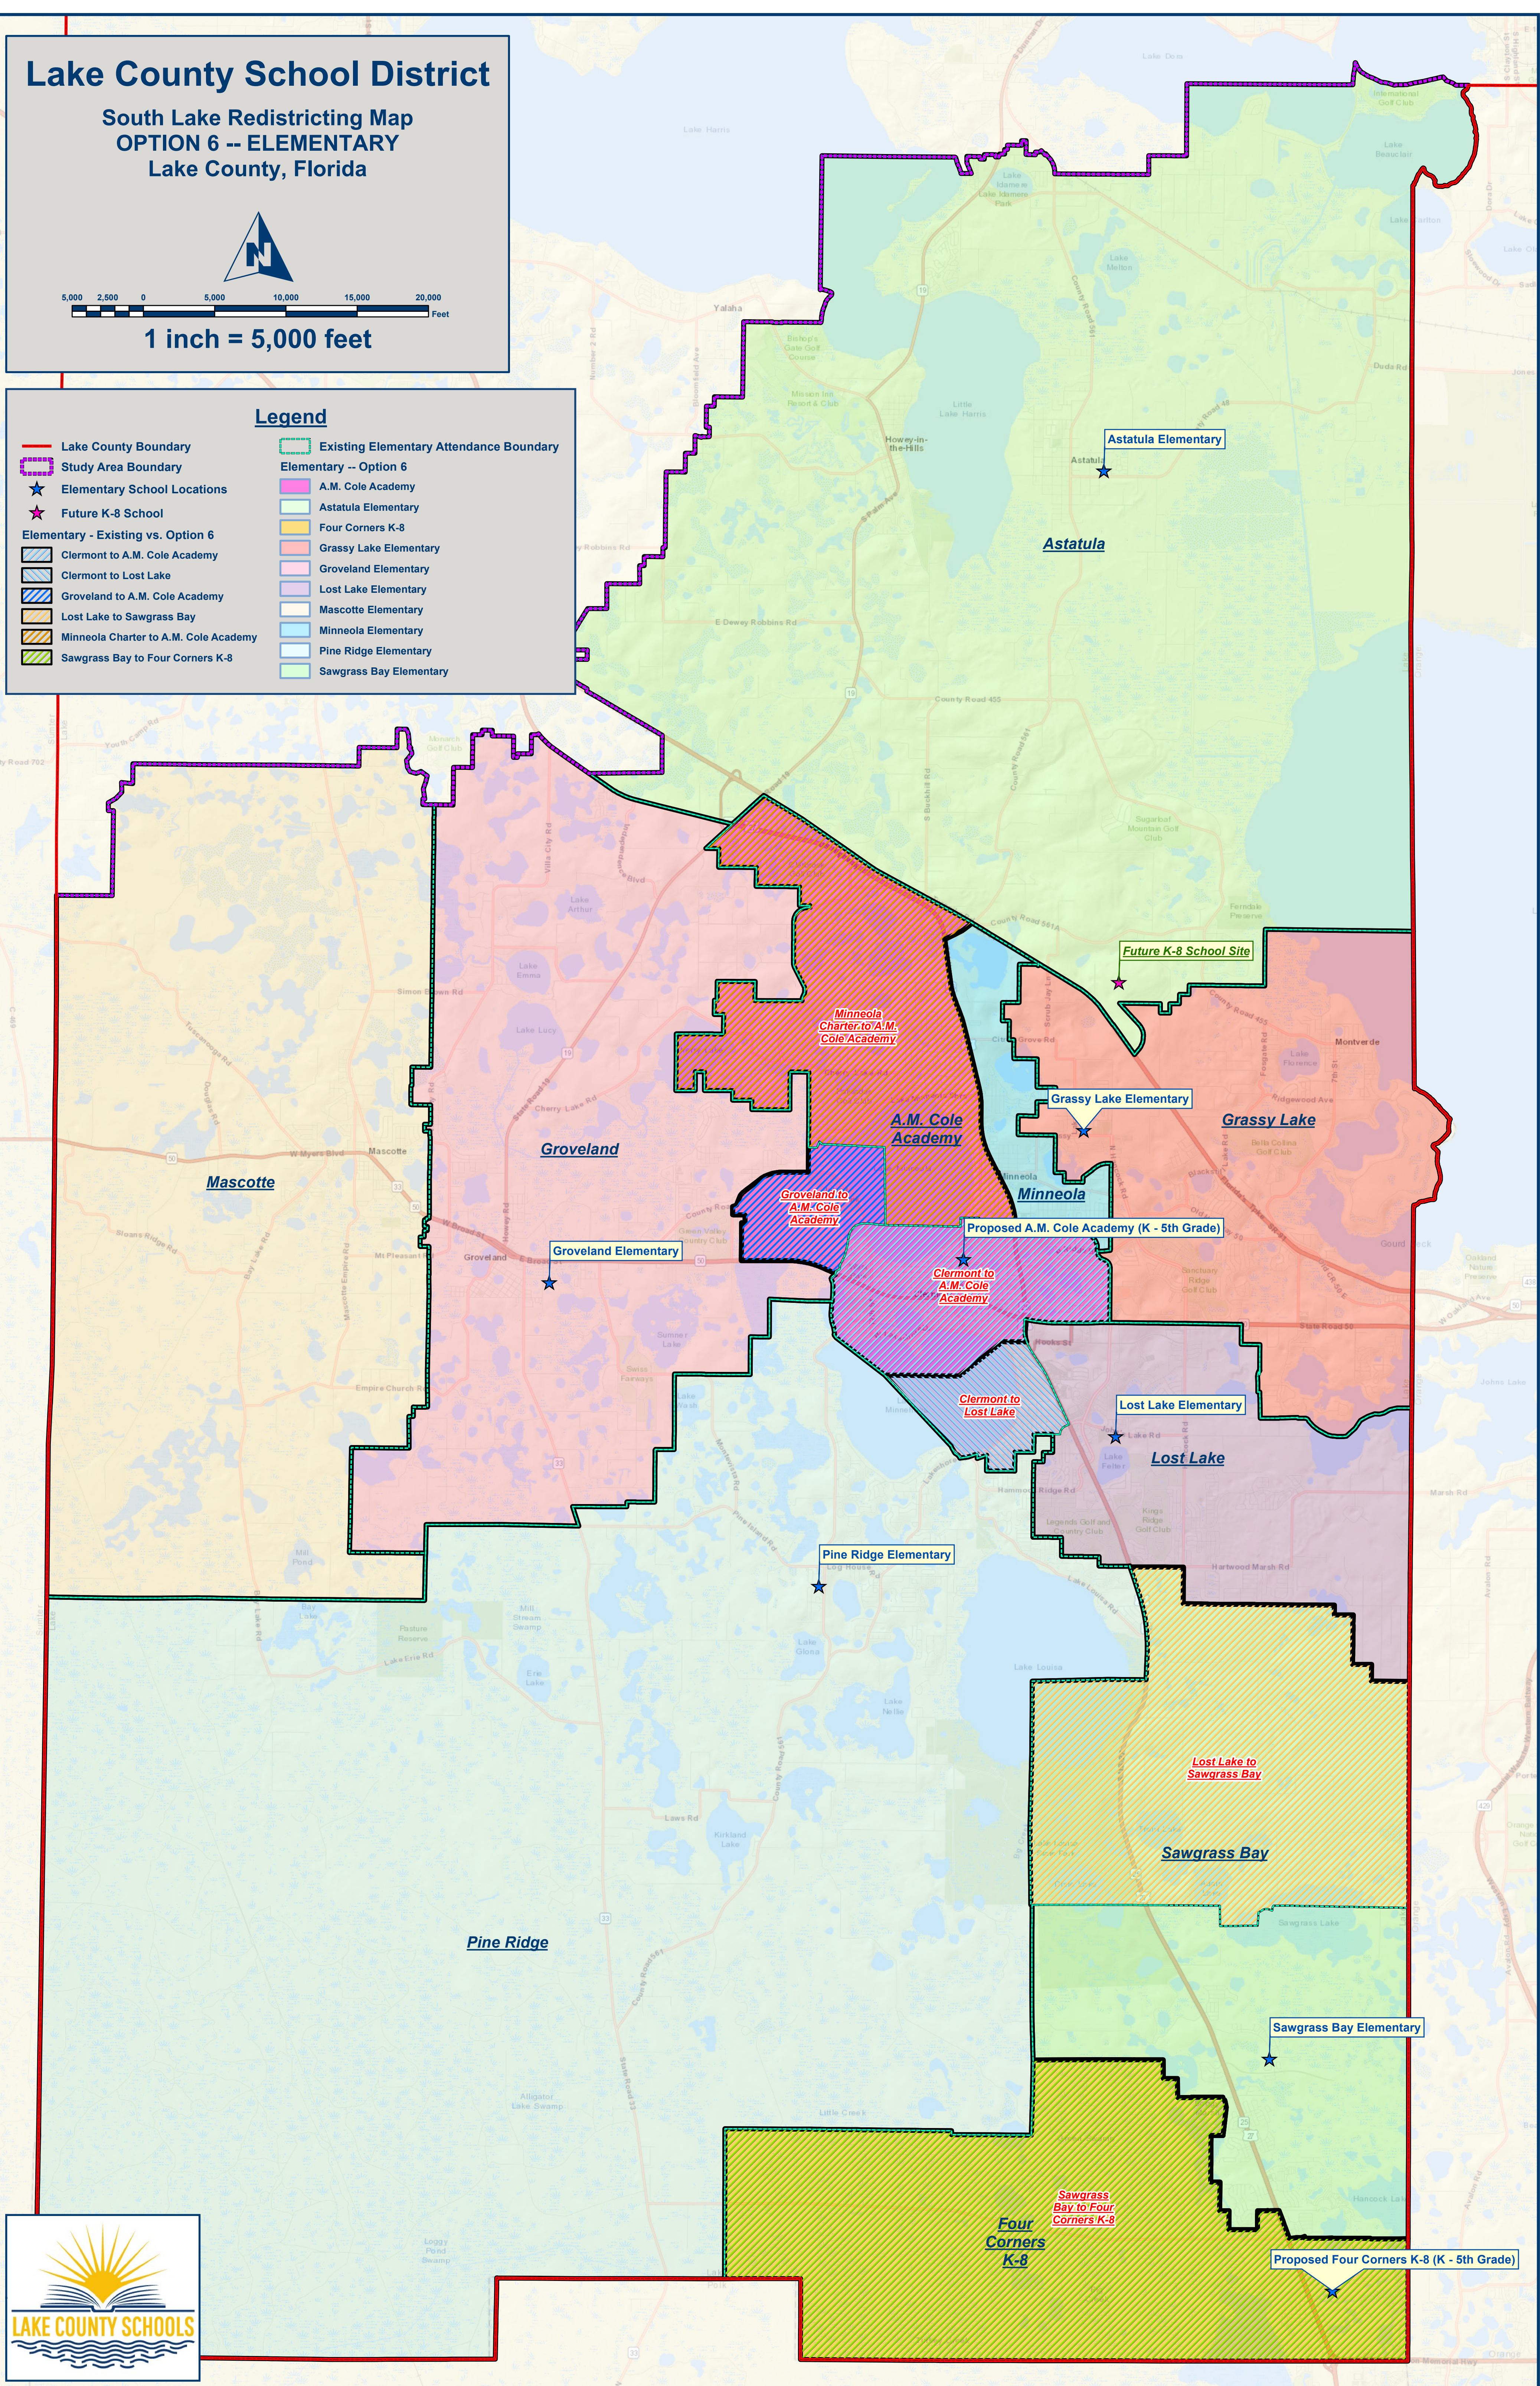

Lake County School District

South Lake Redistricting Map OPTION 6 -- ELEMENTARY Lake County, Florida

5,000 2,500 0 5,000 10,000 15,000 20,000 Feet

1 inch = 5,000 feet

Legend

- Lake County Boundary
- Study Area Boundary
- ★ Elementary School Locations
- ★ Future K-8 School
- **Elementary - Existing vs. Option 6**
- Clermont to A.M. Cole Academy
- Clermont to Lost Lake
- Groveland to A.M. Cole Academy
- Lost Lake to Sawgrass Bay
- Minneola Charter to A.M. Cole Academy
- Sawgrass Bay to Four Corners K-8
- Existing Elementary Attendance Boundary
- **Elementary -- Option 6**
- A.M. Cole Academy
- Astatula Elementary
- Four Corners K-8
- Grassy Lake Elementary
- Groveland Elementary
- Lost Lake Elementary
- Mascotte Elementary
- Minneola Elementary
- Pine Ridge Elementary
- Sawgrass Bay Elementary

Sources: Esri, HERE, Garmin, USGS, Intermap, INCREMENT P, NRCan, Esri Japan, METI, Esri China (Hong Kong), Esri Korea, Esri (Thailand), NGCC, (c) OpenStreetMap contributors, and the GIS User Community