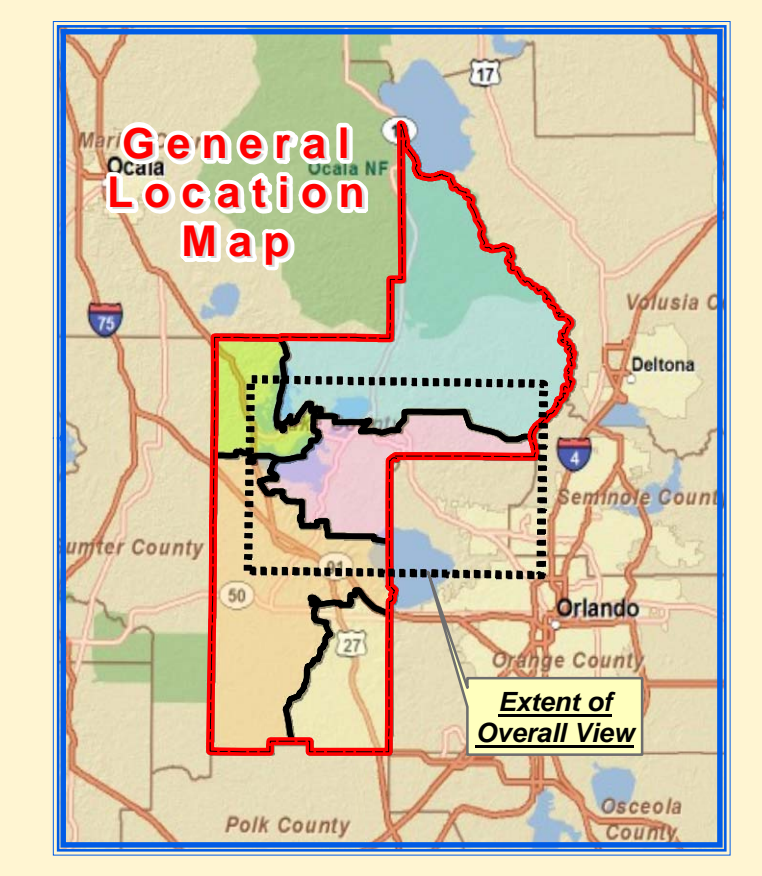

Lake County Schools -- Board Member Districts
RESIDENCE DISTRICT 4

Legend

Approved 2011 -- School Board District Boundaries	Municipalities	Leesburg
District 1	Astatula	Mascote
District 2	Clermont	Minneola
District 3	Eustis	Montverde
District 4	Fruitland Park	Mount Dora
District 5	Groveland	Tavares
Minor Roads & Streets	Howey-in-the-Hills	Umatilla
Lakes and Water Bodies	Lady Lake	
Wetlands		
Lakes and water bodies		

Project No.: 0034
 File Name: Approved Board Member District 4 Map - 24x36.mxd
 Project Name: School Board District Map
 Creation Date: November 10, 2011
 Revision Date: N/A
 Created By: William. C. Davis, GISP