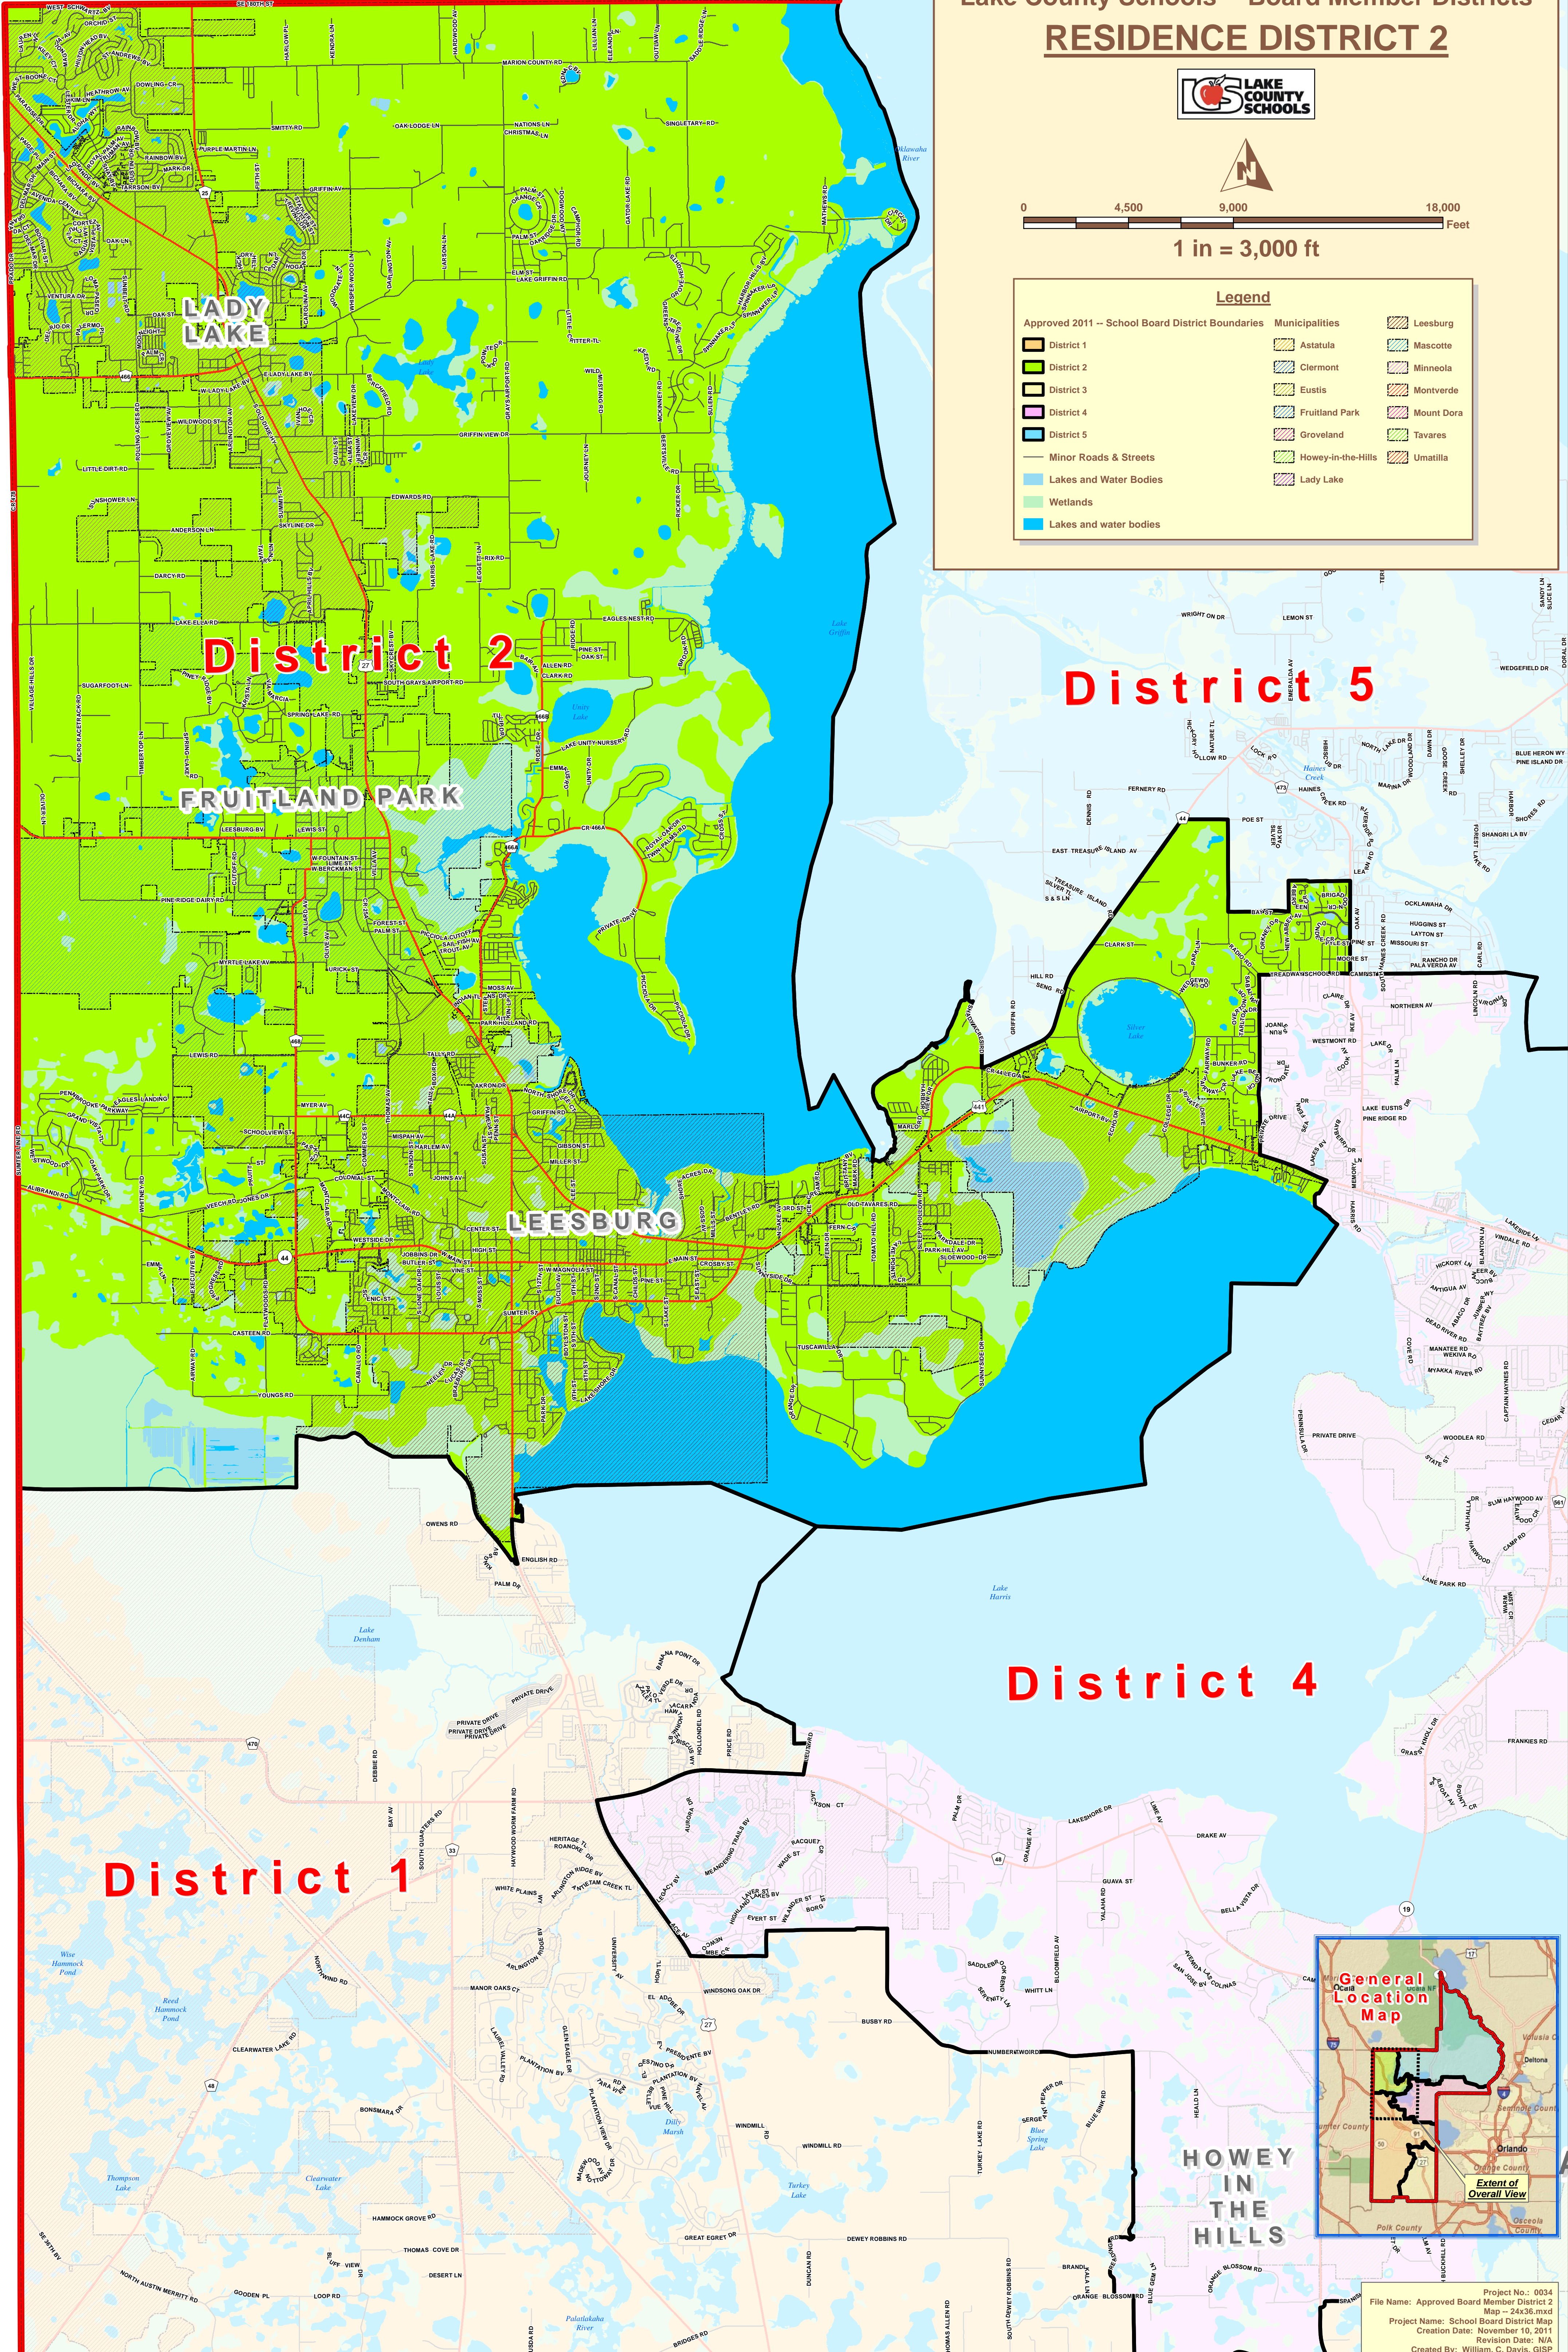

# Lake County Schools -- Board Member Districts

### Legend

Approved 2011 -- School Board District Boundaries		Municipalities
[Orange Box] District 1	[Green Box] District 2	[Blue Box] Leesburg
[Yellow Box] District 3	[Purple Box] District 4	[Light Green Box] Mascotte
[Pink Box] District 5	[Black Line] Minor Roads & Streets	[Light Blue Box] Minneola
[Blue Line] Lakes and Water Bodies	[Light Blue Box] Lakes and Water Bodies	[Light Purple Box] Montverde
[Light Green Box] Wetlands	[Light Green Box] Wetlands	[Light Orange Box] Mount Dora
[Blue Box] Lakes and water bodies	[Blue Box] Lakes and water bodies	[Light Green Box] Tavares
		[Light Green Box] Howey-in-the-Hills
		[Light Green Box] Lady Lake

File Name: Approved Board Member District 2  
 Project No.: 0034  
 Map -- 24x36.mxd  
 Project Name: School Board District Map  
 Creation Date: November 10, 2011  
 Revision Date: N/A  
 Created By: William C. Davis, GISP