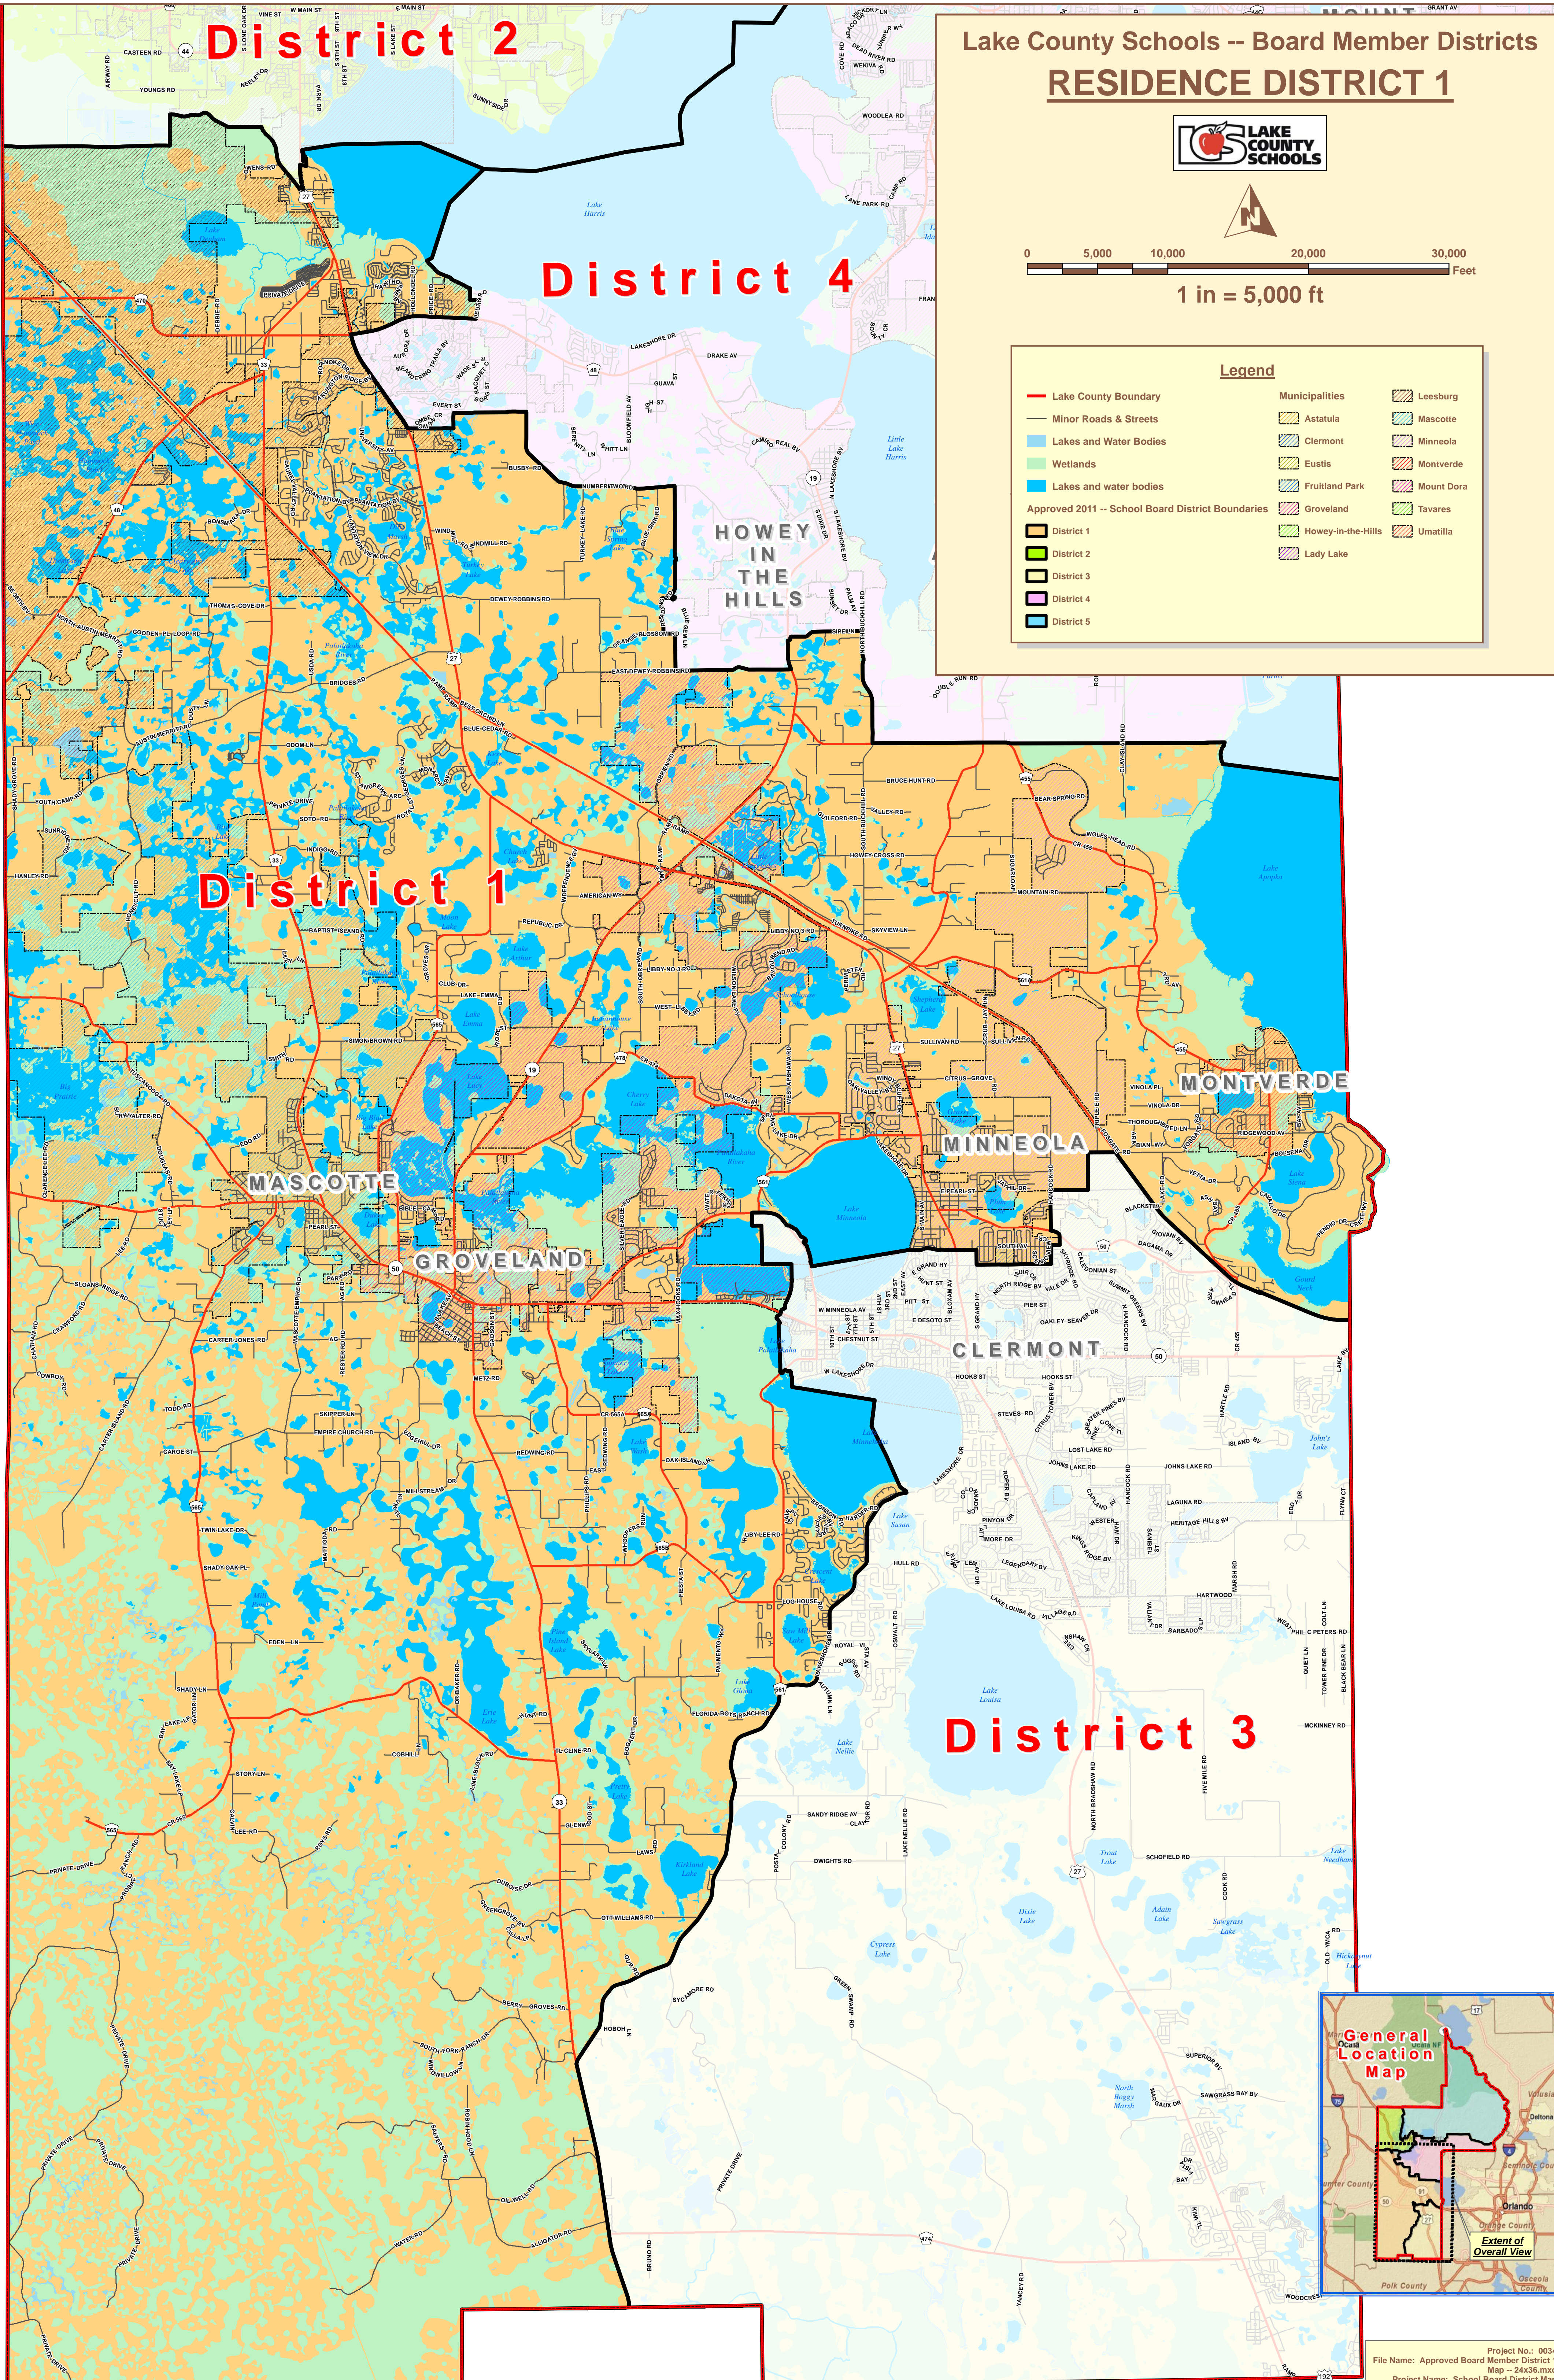

District 2

District 4

District 1

Lake County Schools -- Board Member Districts RESIDENCE DISTRICT 1

1 in = 5,000 ft

Legend

- Lake County Boundary
- Minor Roads & Streets
- Lakes and Water Bodies
- Wetlands
- Lakes and water bodies
- District 1
- District 2
- District 3
- District 4
- District 5

Municipalities

- Leesburg
- Astatula
- Clermont
- Eustis
- Fruitland Park
- Groveland
- Howey-in-the-Hills
- Lady Lake
- Mascotte
- Minneola
- Montverde
- Mount Dora
- Tavares
- Umatilla

Project No: 0034
 File Name: Approved Board Member District 1 Map -- 24x36.mxd
 Project Name: School Board District Map
 Creation Date: November 10, 2011
 Revision Date: N/A
 Created By: William. C. Davis, GISP