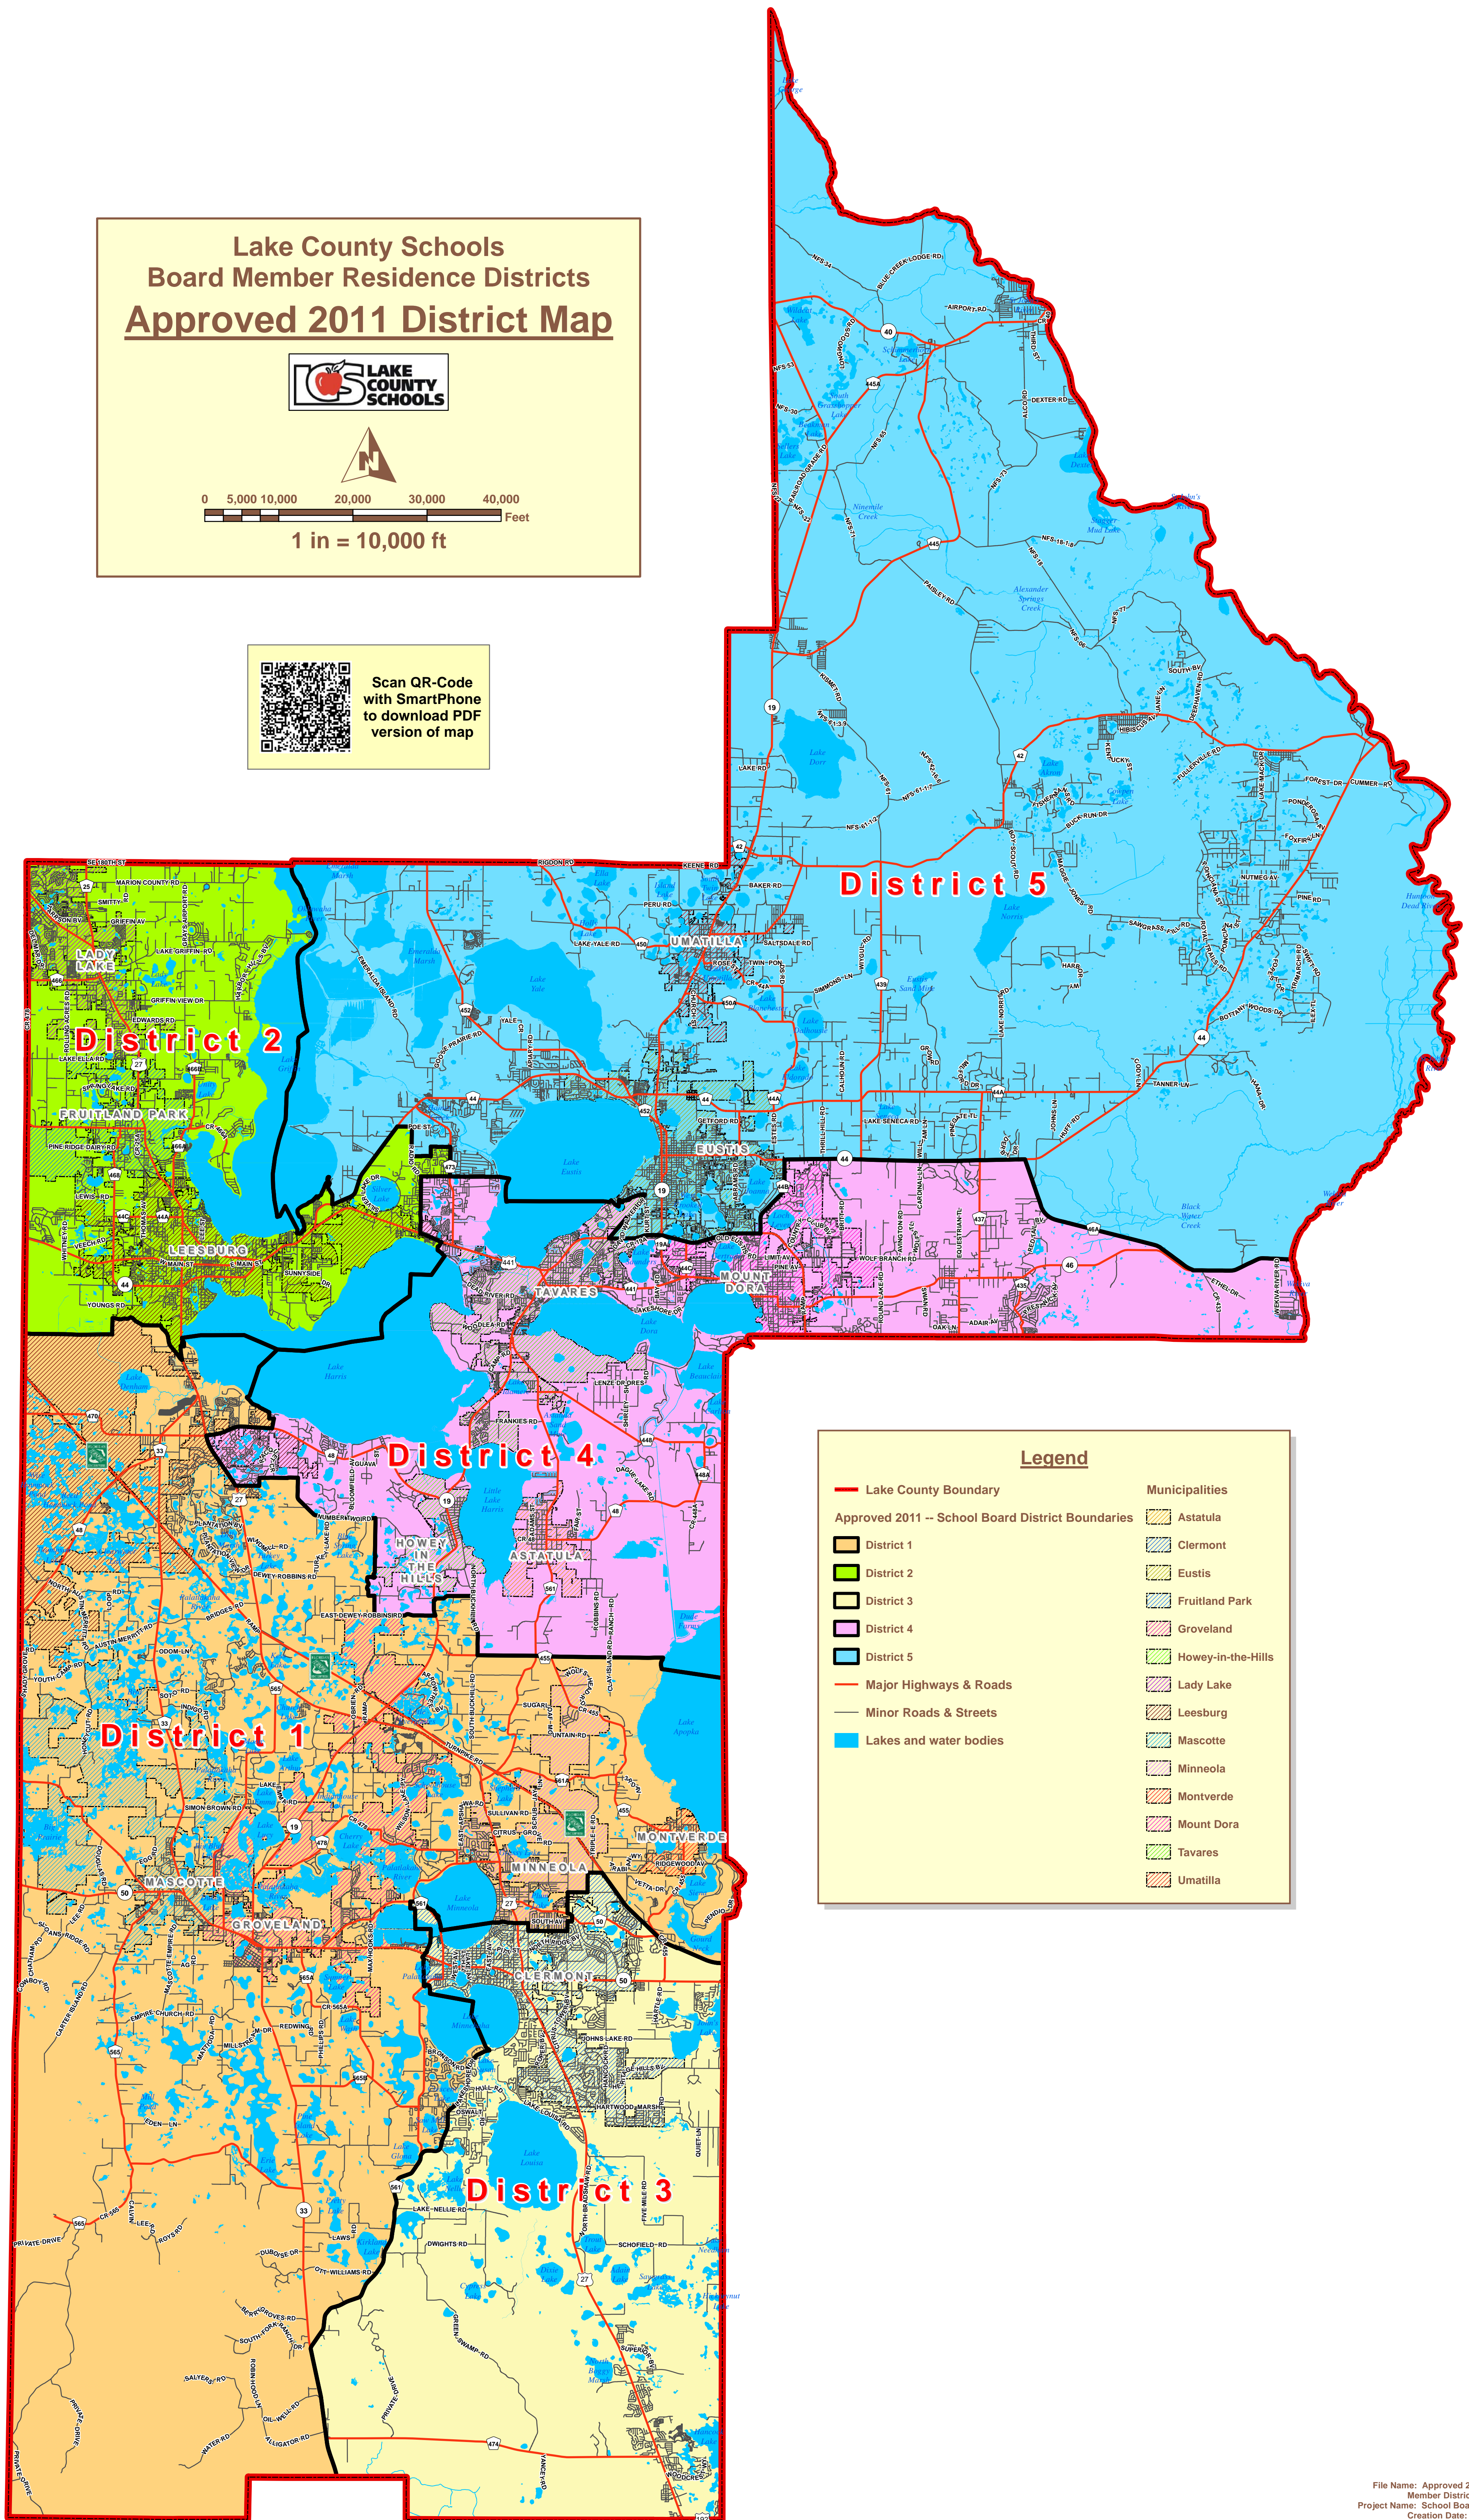

Lake County Schools Board Member Residence Districts Approved 2011 District Map

Scan QR-Code
with SmartPhone
to download PDF
version of map

Legend

Lake County Boundary	Municipalities
Approved 2011 -- School Board District Boundaries	Astatula
District 1	Clermont
District 2	Eustis
District 3	Fruitland Park
District 4	Groveland
District 5	Howey-in-the-Hills
Major Highways & Roads	Lady Lake
Minor Roads & Streets	Leesburg
Lakes and water bodies	Mascotte
	Minneola
	Montverde
	Mount Dora
	Tavares
	Umatilla