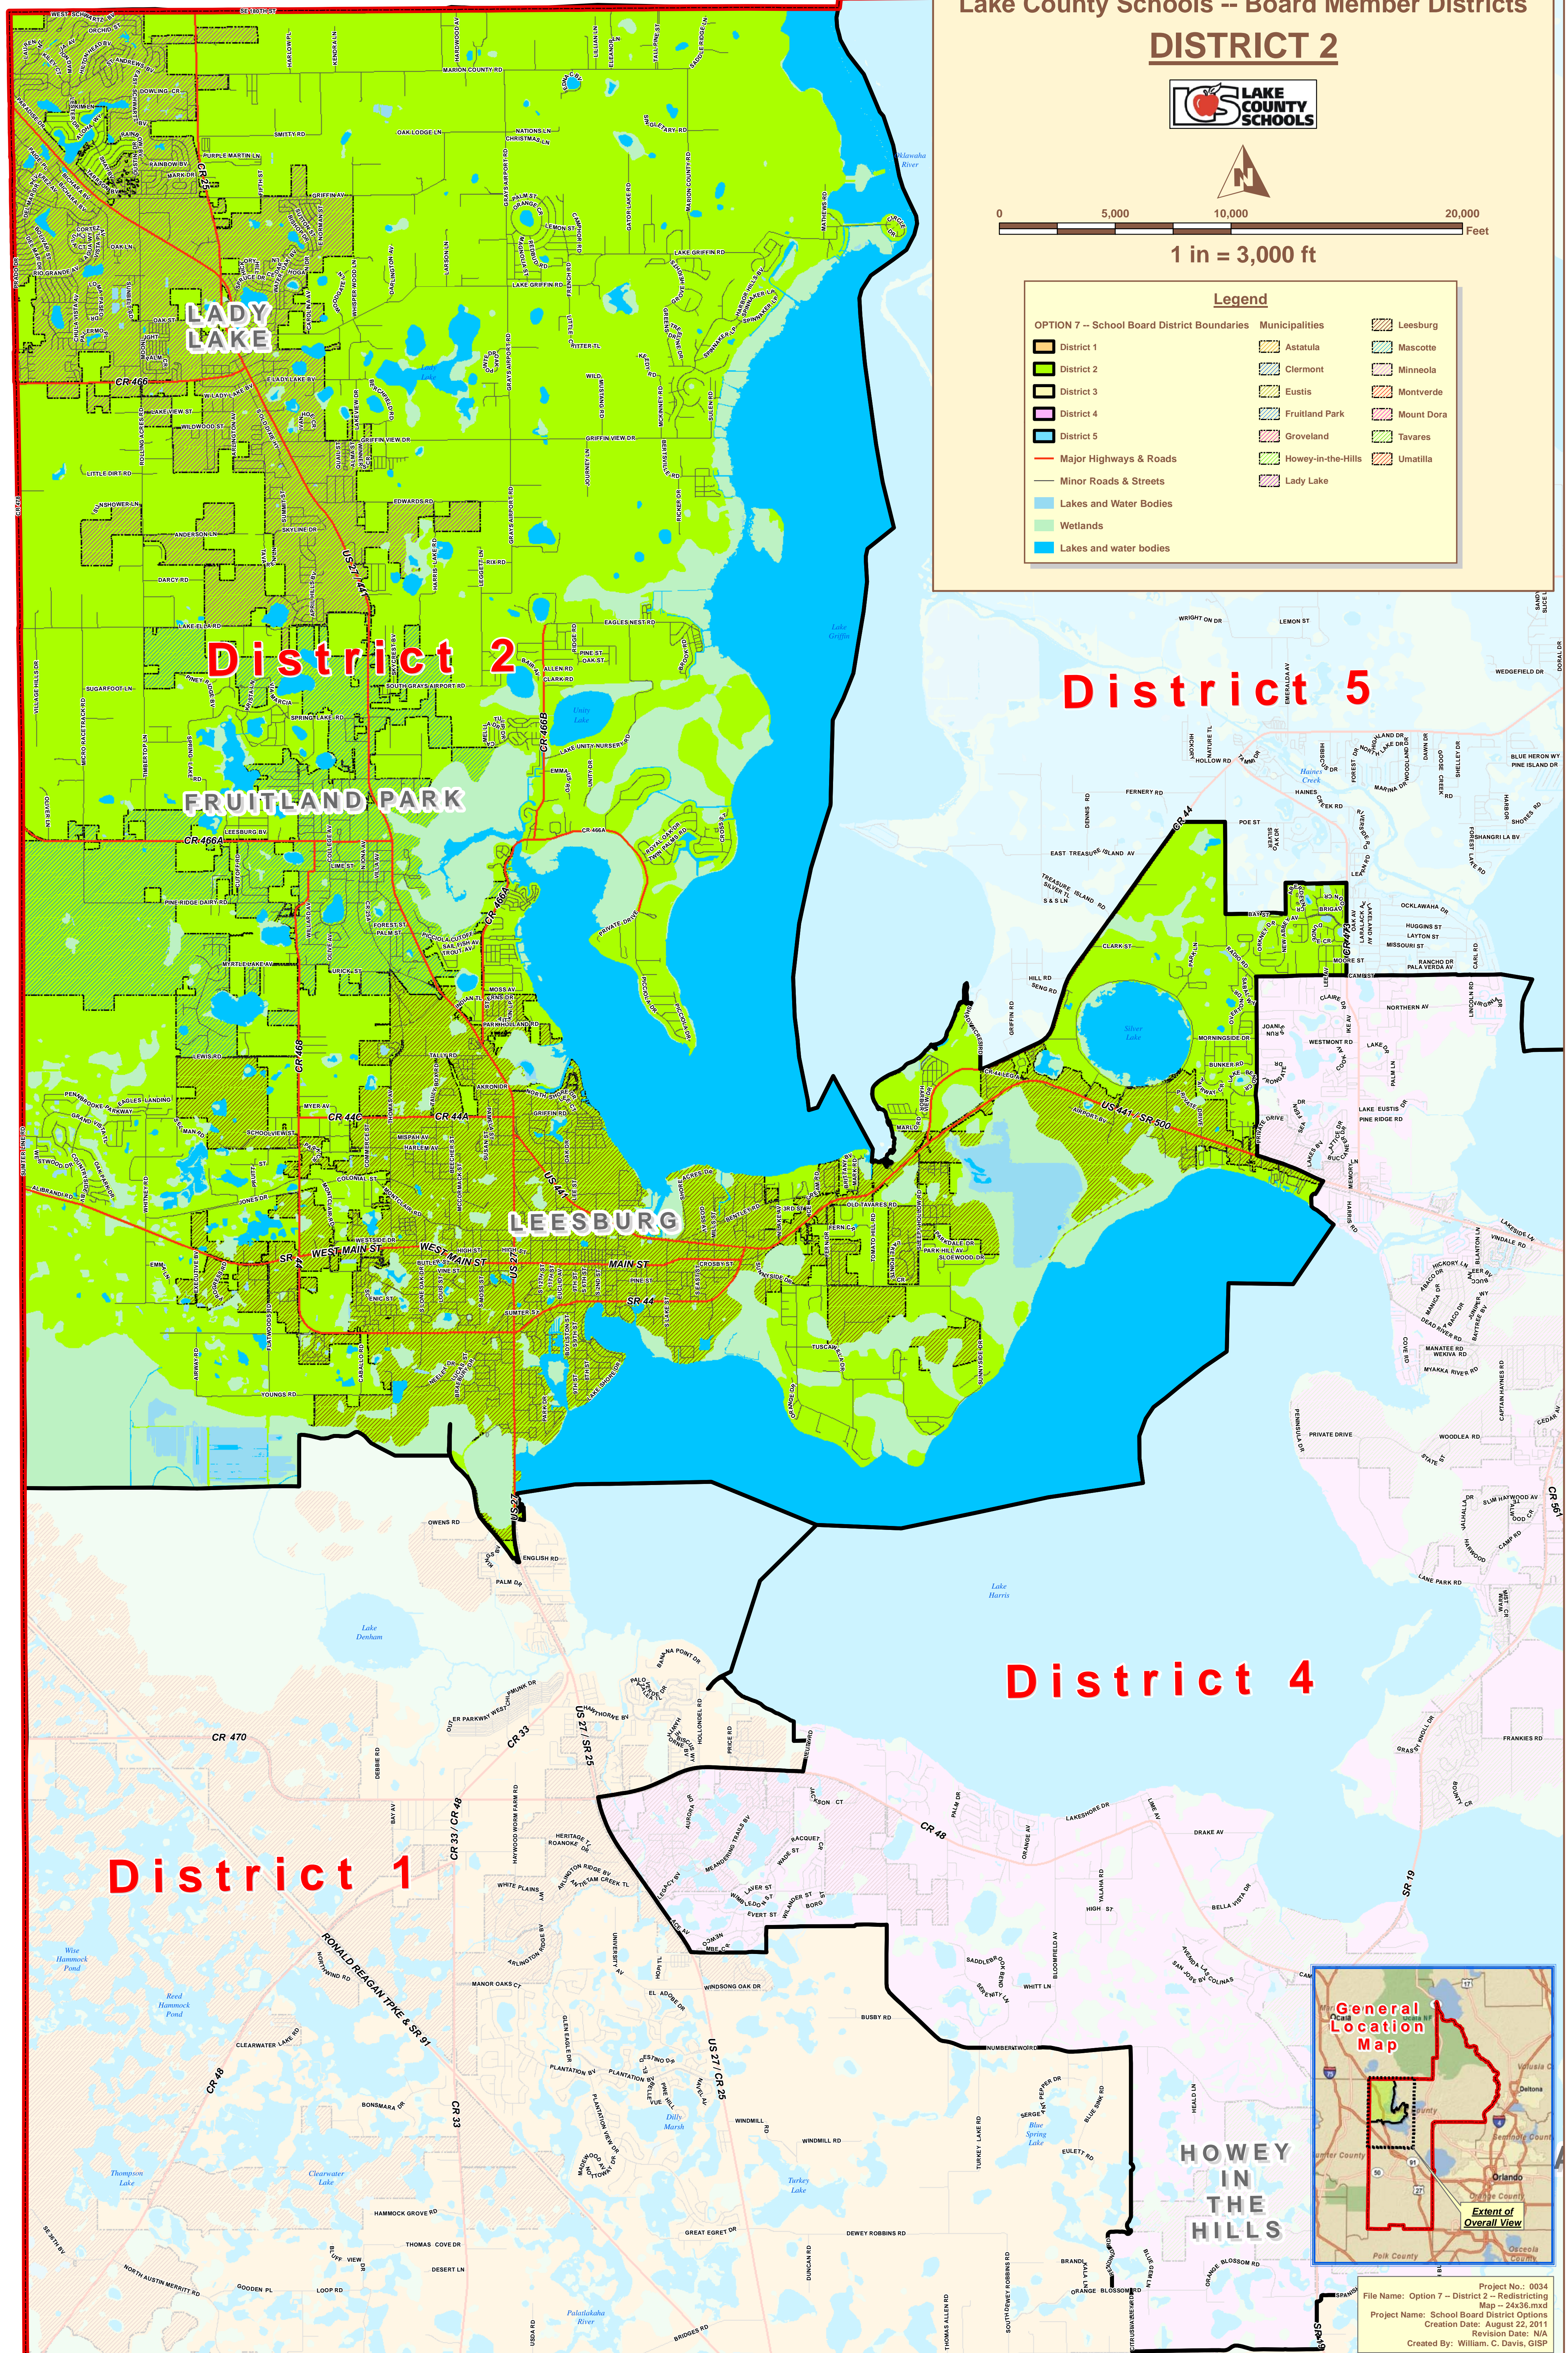

Lake County Schools -- Board Member Districts

**DISTRICT 2**

0 5,000 10,000 20,000 Feet

1 in = 3,000 ft

Legend		
	District 1	
	District 2	
	District 3	
	District 4	
	District 5	
	Major Highways & Roads	
	Minor Roads & Streets	
	Lakes and Water Bodies	
	Wetlands	
	Lakes and water bodies	
	Leesburg	
	Astatula	
	Clermont	
	Eustis	
	Fruitland Park	
	Groveland	
	Howey-in-the-Hills	
	Lady Lake	
	Mascote	
	Minneola	
	Montverde	
	Mount Dora	
	Tavares	
	Umatilla	

**District 5**

**District 4**

**District 1**

Project No.: 0034  
 Map -- 24x36.mxd  
 Project Name: School Board District Options  
 Creation Date: August 22, 2011  
 Revision Date: N/A  
 Created By: William C. Davis, GISP