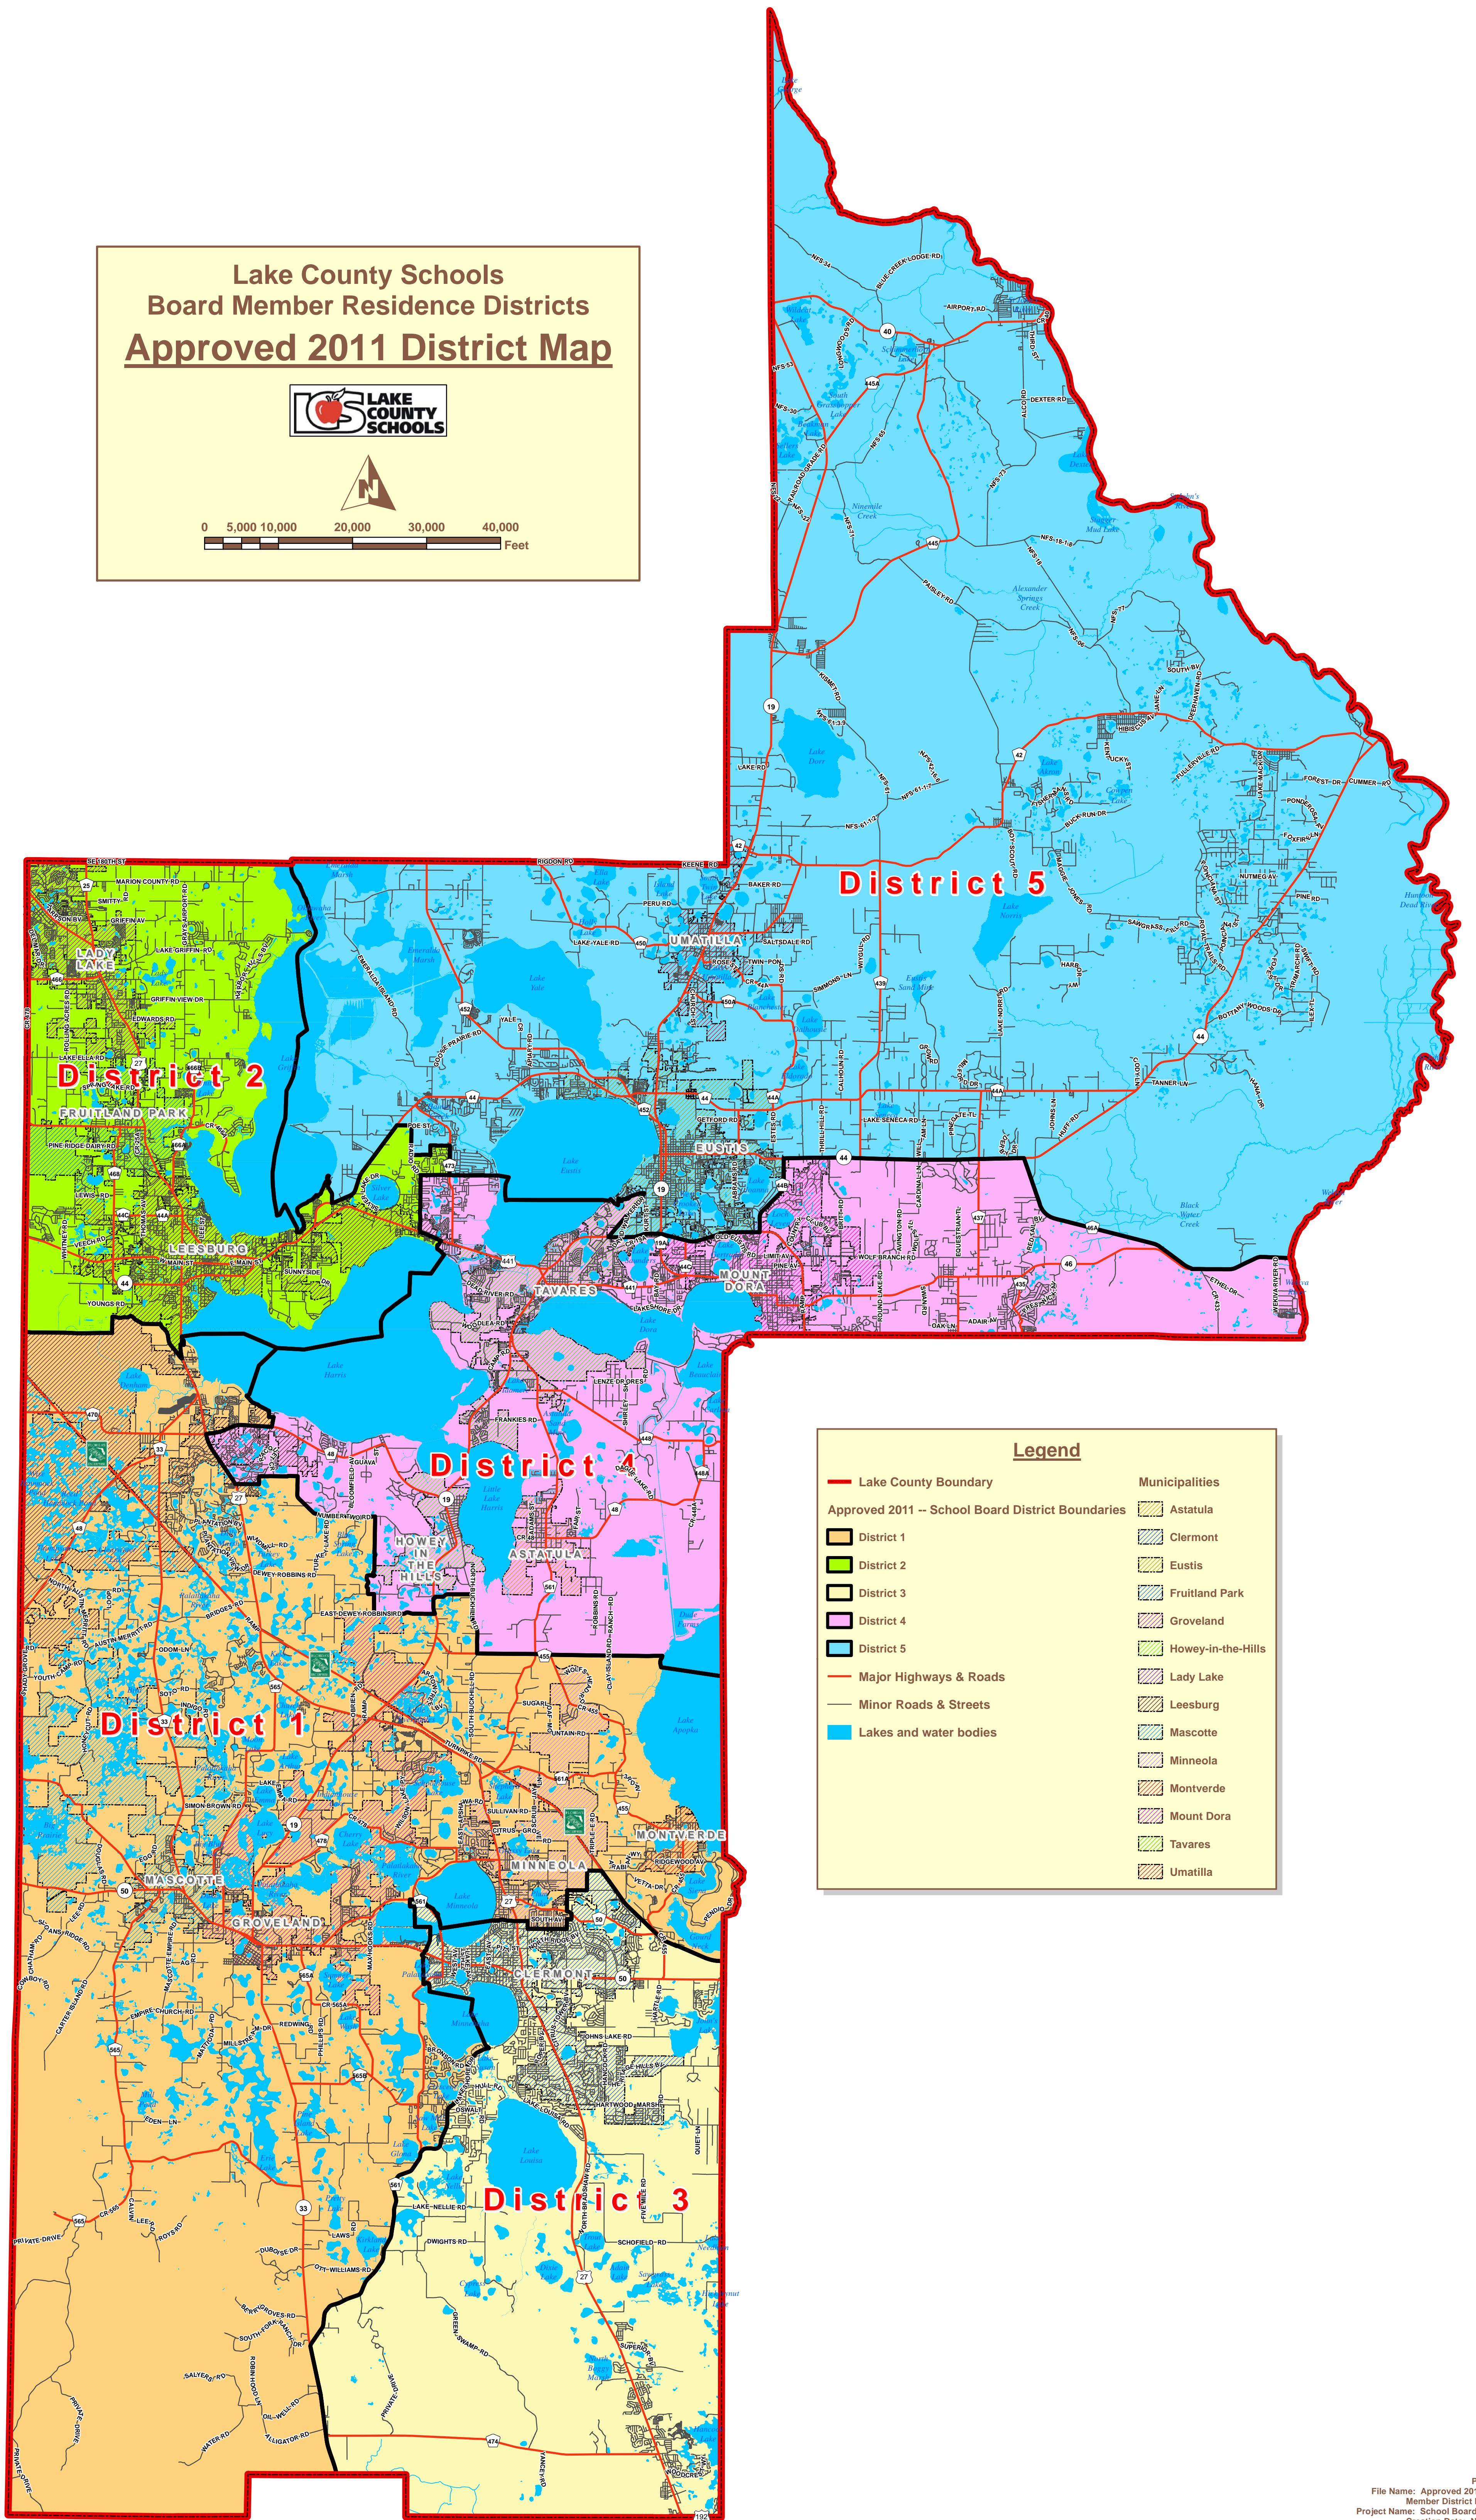

Lake County Schools Board Member Residence Districts Approved 2011 District Map

0 5,000 10,000 20,000 30,000 40,000 Feet

Legend

Lake County Boundary	Astatula
Approved 2011 – School Board District Boundaries	Clermont
District 1	Eustis
District 2	Fruitland Park
District 3	Groveland
District 4	Howey-in-the-Hills
District 5	Lady Lake
Major Highways & Roads	Leesburg
Minor Roads & Streets	Mascotte
Lakes and water bodies	Minneola
	Montverde
	Mount Dora
	Tavares
	Umatilla