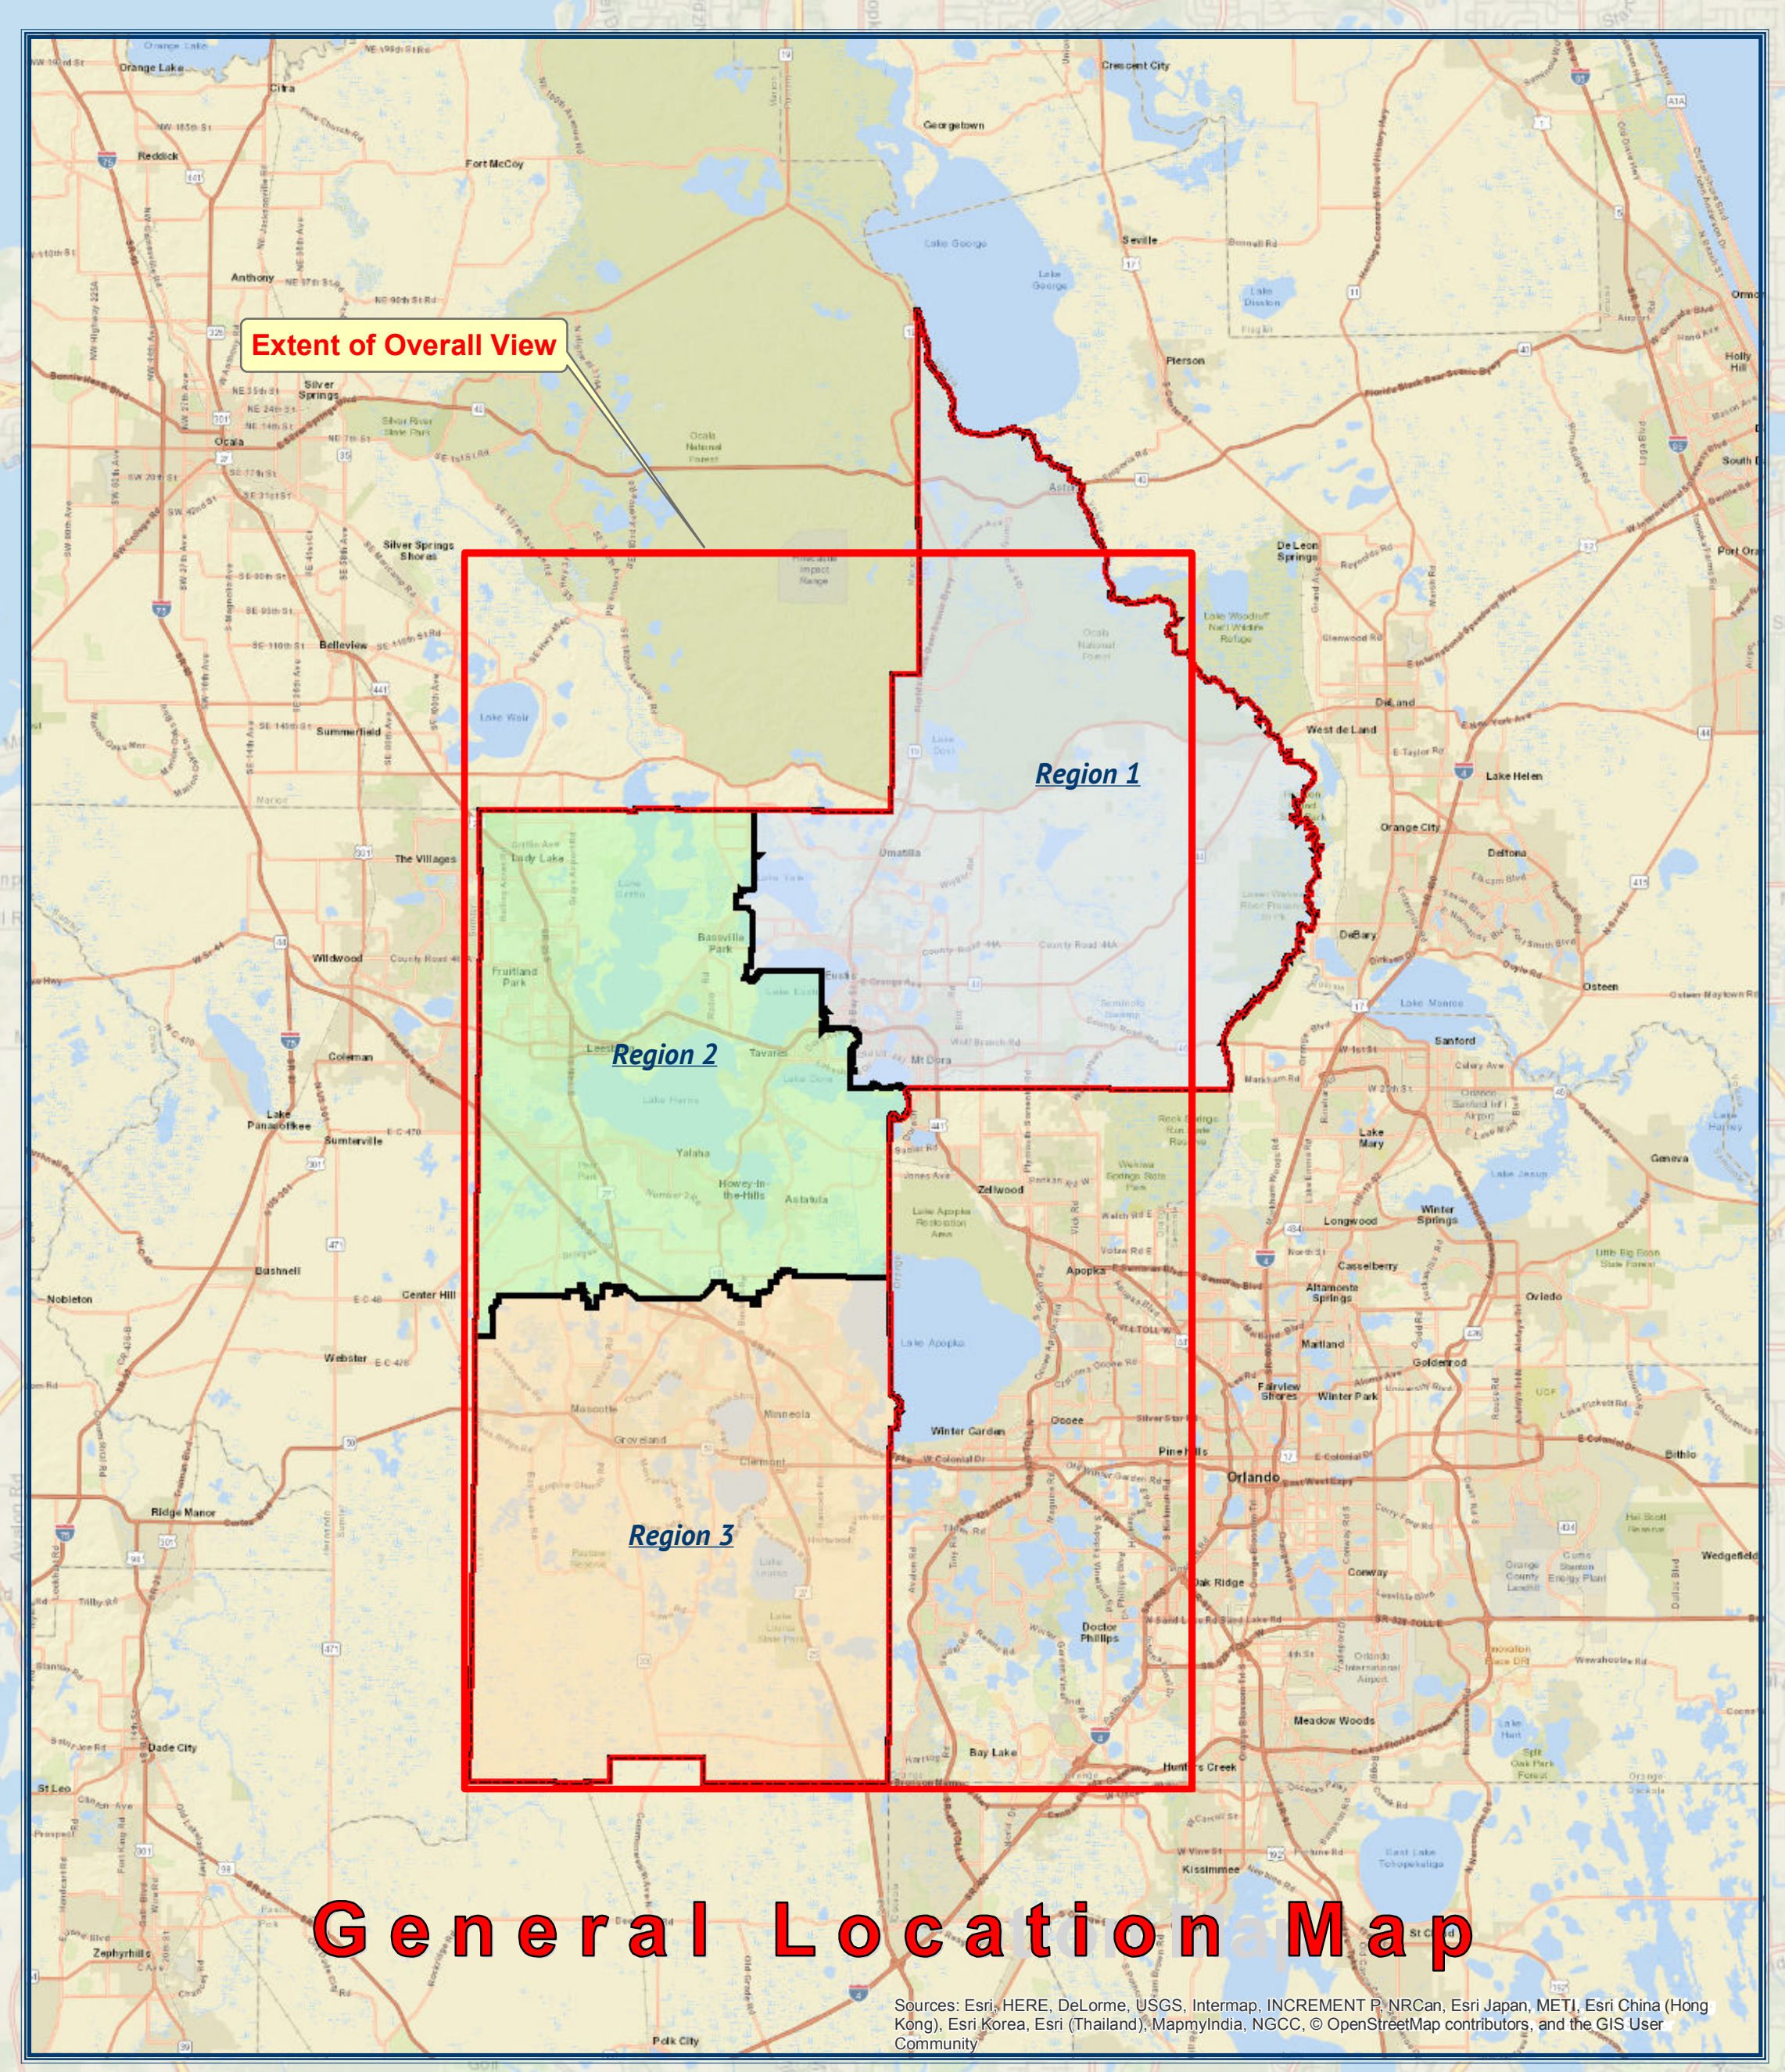

Lake County School Board

Instructional Regional Facilitator Map

Middle Schools

Lake County, Florida

Region 1

Region 2

Region 3

Legend

- County Boundary
- Instructional Facilitator Regions -- Middle
 - Region 1 -- Robert Feltner
 - Region 2 -- Renee Dudley
 - Region 3 -- Wayne Cockcroft
- Public School Locations**
 - Pre-K to 2nd Early Learning Center
 - Elementary
 - Conversion Charter Elementary
 - STEM Magnet Elementary
 - Pre-K to 8th Conversion Charter
 - K to 8th Regular Charter
 - Regular Charter Elementary
 - Middle
 - High School -- 9th Only
 - High
 - K to 12th Special Needs
 - Regular Charter
 - 9th to 12th Virtual
 - Special Purpose School
 - Adult Tech College

General Location Map