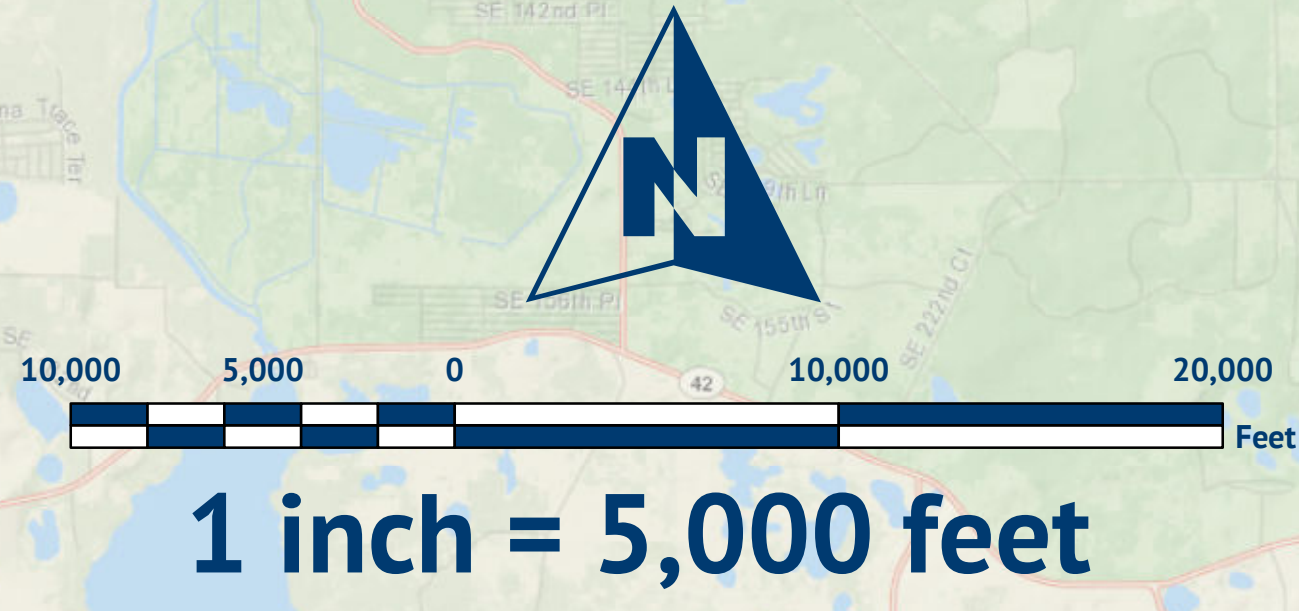

Lake County School Board

Instructional Regional Facilitator Map

Middle Schools

Lake County, Florida

Region 1

Region 2

Region 3

Legend

- County Boundary
- Instructional Facilitator Regions -- Middle
 - Region 1 -- Robert Feltner
 - Region 2 -- Renee Dudley
 - Region 3 -- Wayne Cockcroft
- Public School Locations**
 - Pre-K to 2nd Early Learning Center
 - Elementary
 - Conversion Charter Elementary
 - STEM Magnet Elementary
 - Pre-K to 8th Conversion Charter
 - K to 8th Regular Charter
 - Regular Charter Elementary
 - Middle
 - High School -- 9th Only
 - High
 - K to 12th Special Needs
 - Regular Charter
 - 9th to 12th Virtual
 - Special Purpose School
 - Adult Tech College

General Location Map