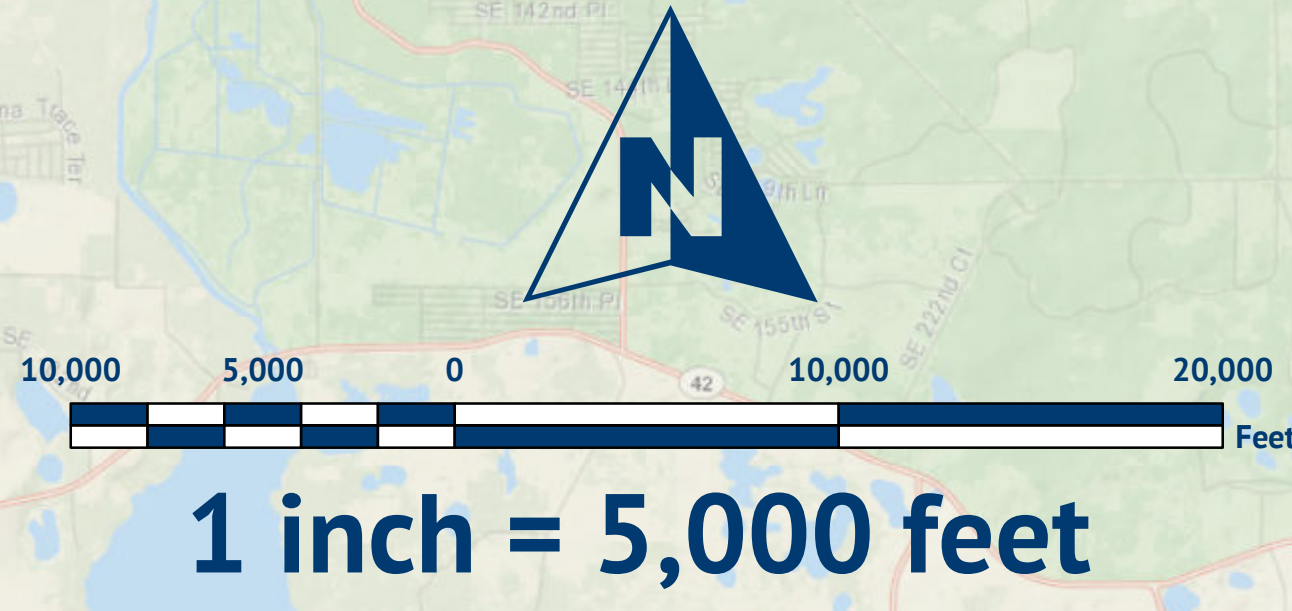

Lake County School Board

Instructional Regional Facilitator Map

High Schools

Lake County, Florida

Inset Map (Eustis Area)

Region 1

Region 2

Legend

- County Boundary
- Instructional Facilitator Regions -- High
  - Region 1 -- Robert Feltner
  - Region 2 -- Renee Dudley
  - Region 3 -- Wayne Cockcroft
- **Public School Locations**
  - Pre-K to 2nd Early Learning Center
  - Elementary
  - Conversion Charter Elementary
  - STEM Magnet Elementary
  - Pre-K to 8th Conversion Charter
  - K to 8th Regular Charter
  - Regular Charter Elementary
  - Middle
  - High School -- 9th Only
  - High
  - K to 12th Special Needs
  - Regular Charter
  - 9th to 12th Virtual
  - Special Purpose School
  - Adult Tech College

Extent of Overall View

General Location Map