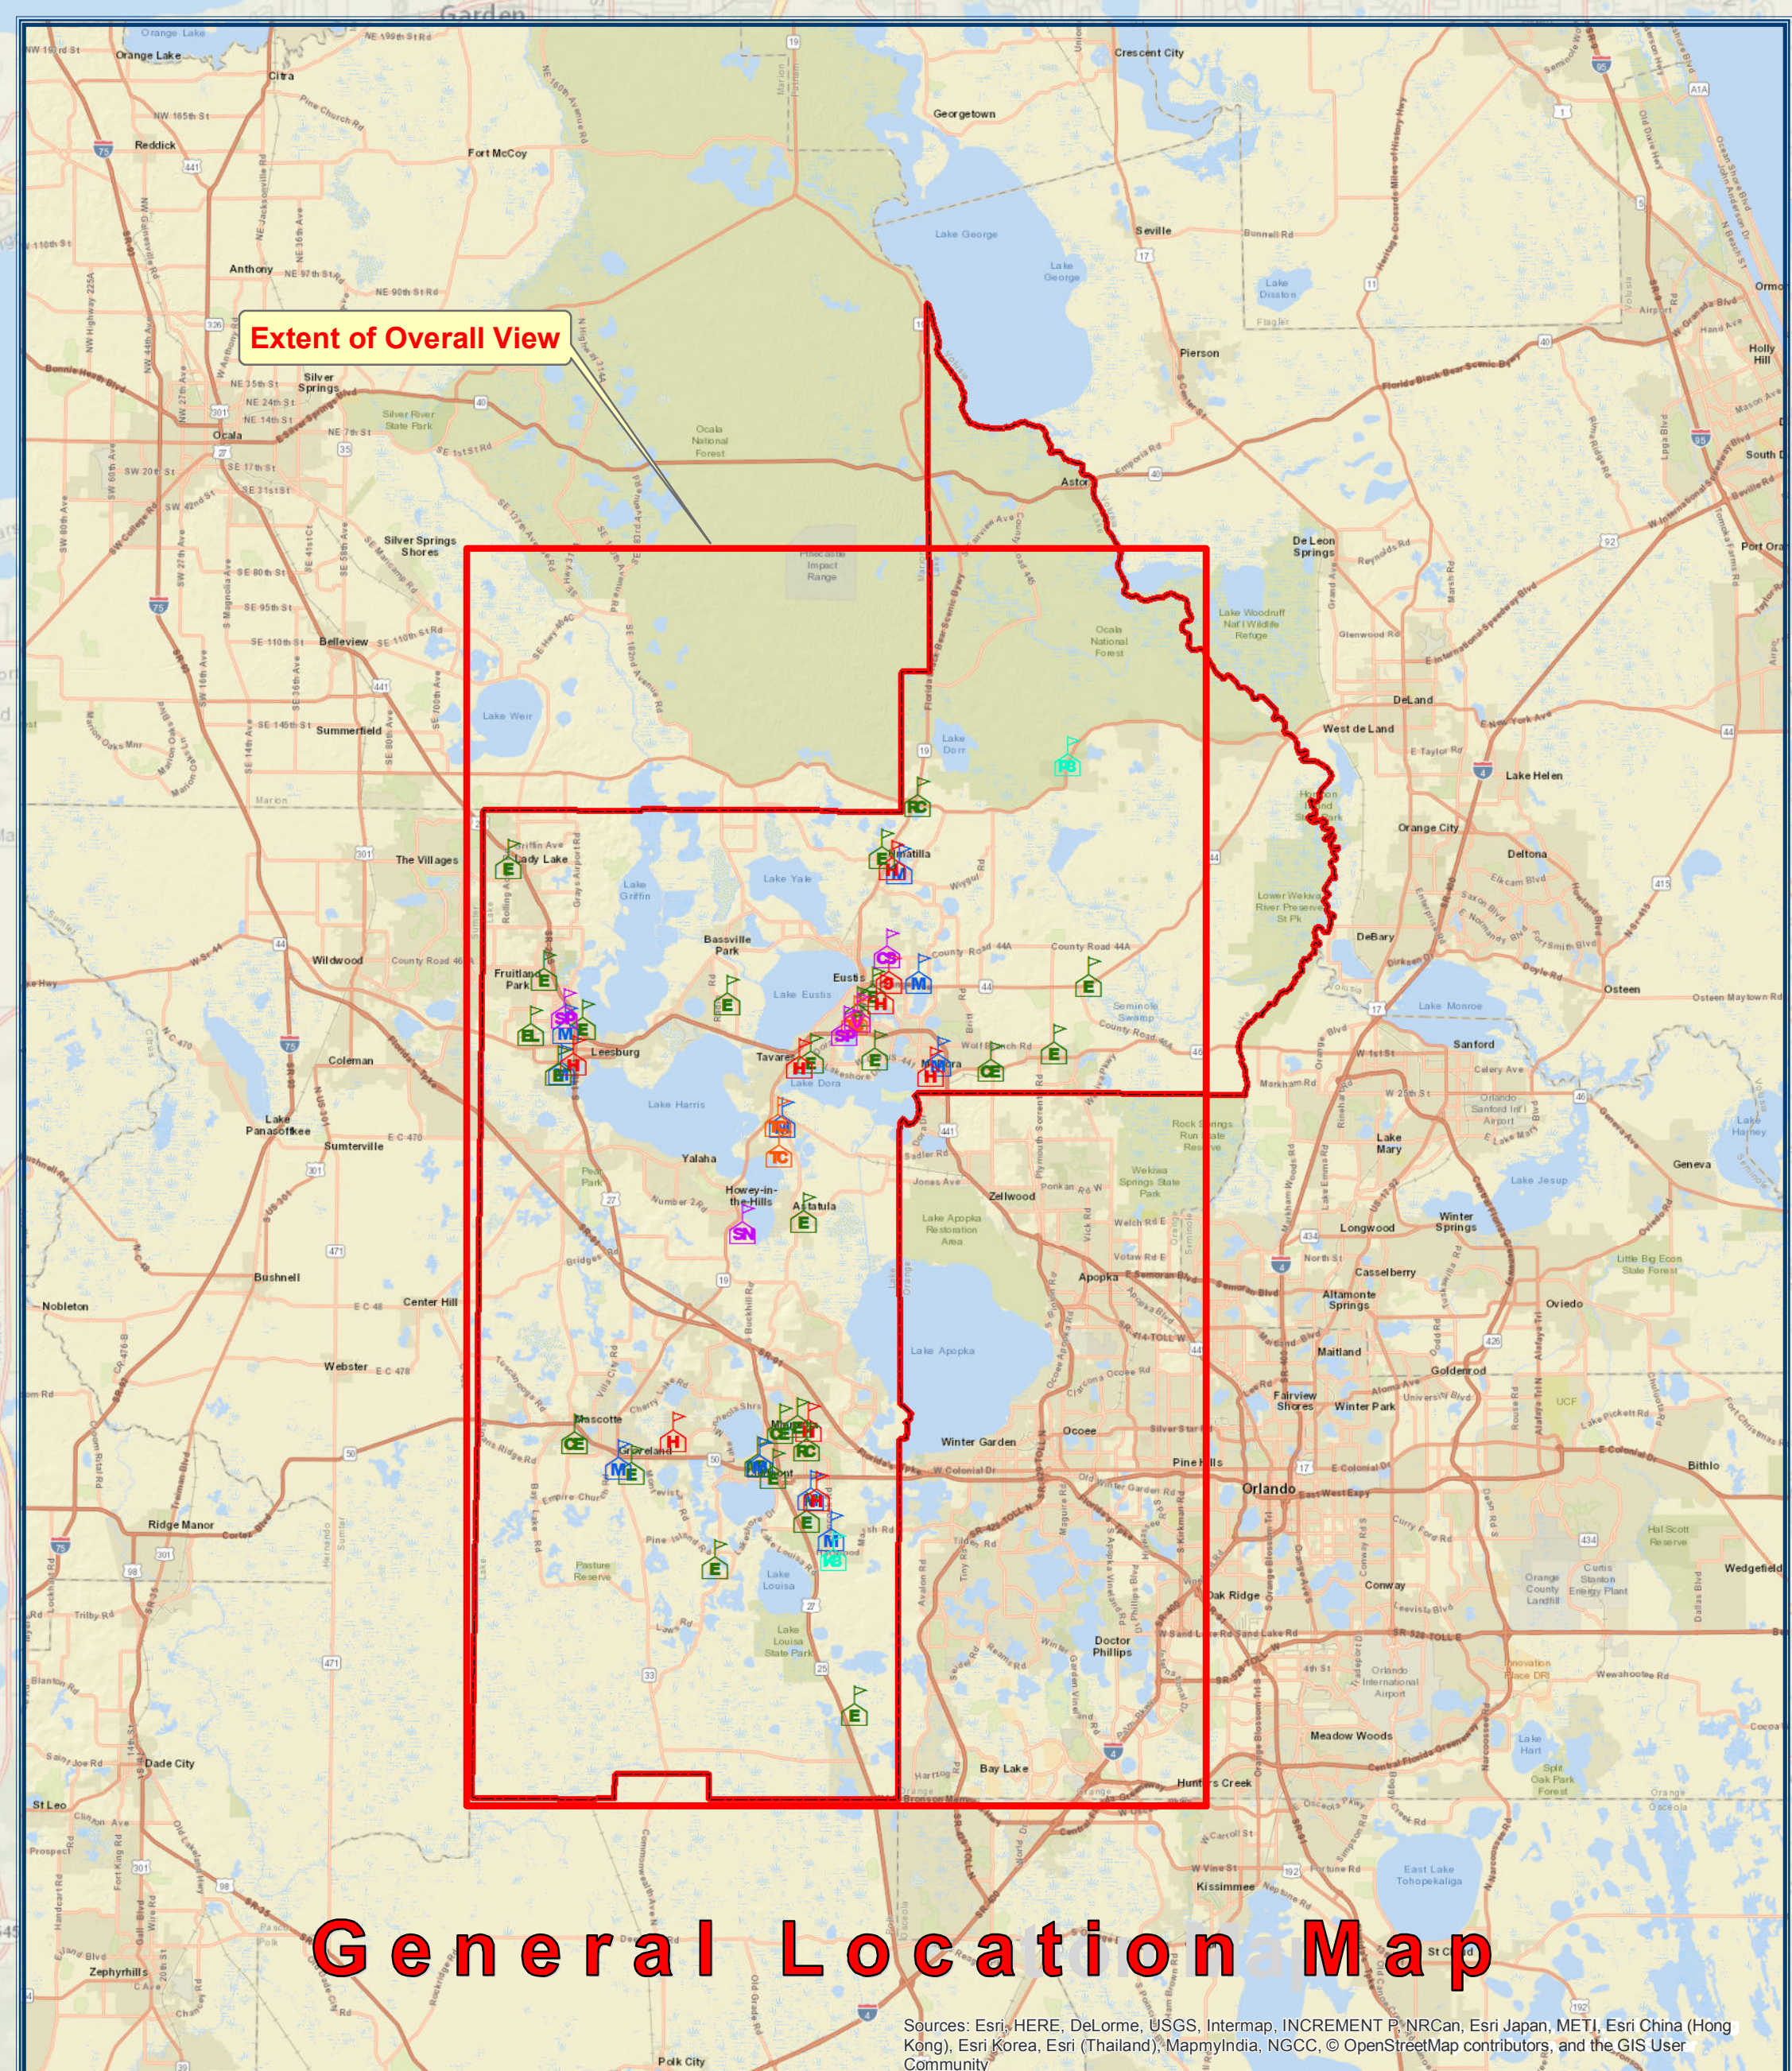

Scan with Smartphone to Retrieve a PDF Version of this Map

Legend			
	County Boundary		Middle
	Public School Locations		High School -- 9th Only
	Pre-K to 2nd Early Learning Center		High
	Elementary		K to 12th Special Needs
	Conversion Charter Elementary		Regular Charter
	STEM Magnet Elementary		9th to 12th Virtual
	Pre-K to 8th Conversion Charter		Special Purpose School
	K to 8th Regular Charter		Adult Tech College
	Regular Charter Elementary