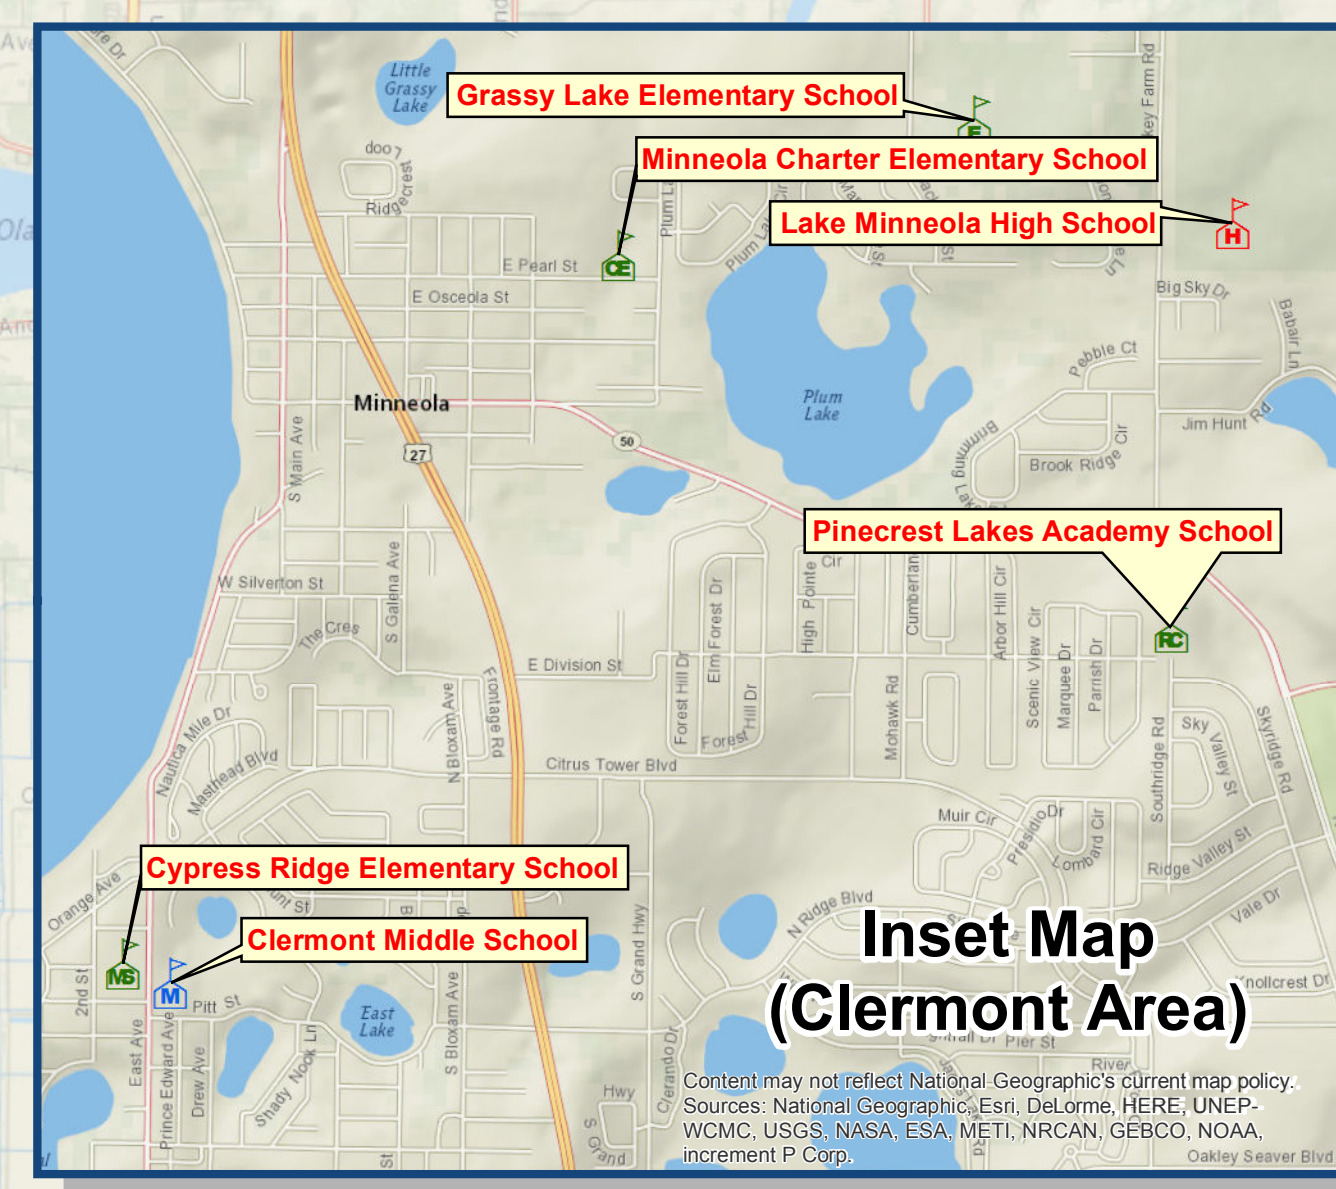

Lake County School Board

Public Schools Location Map Lake County, Florida

10,000 5,000 0 10,000 20,000 Feet

1 inch = 5,000 feet