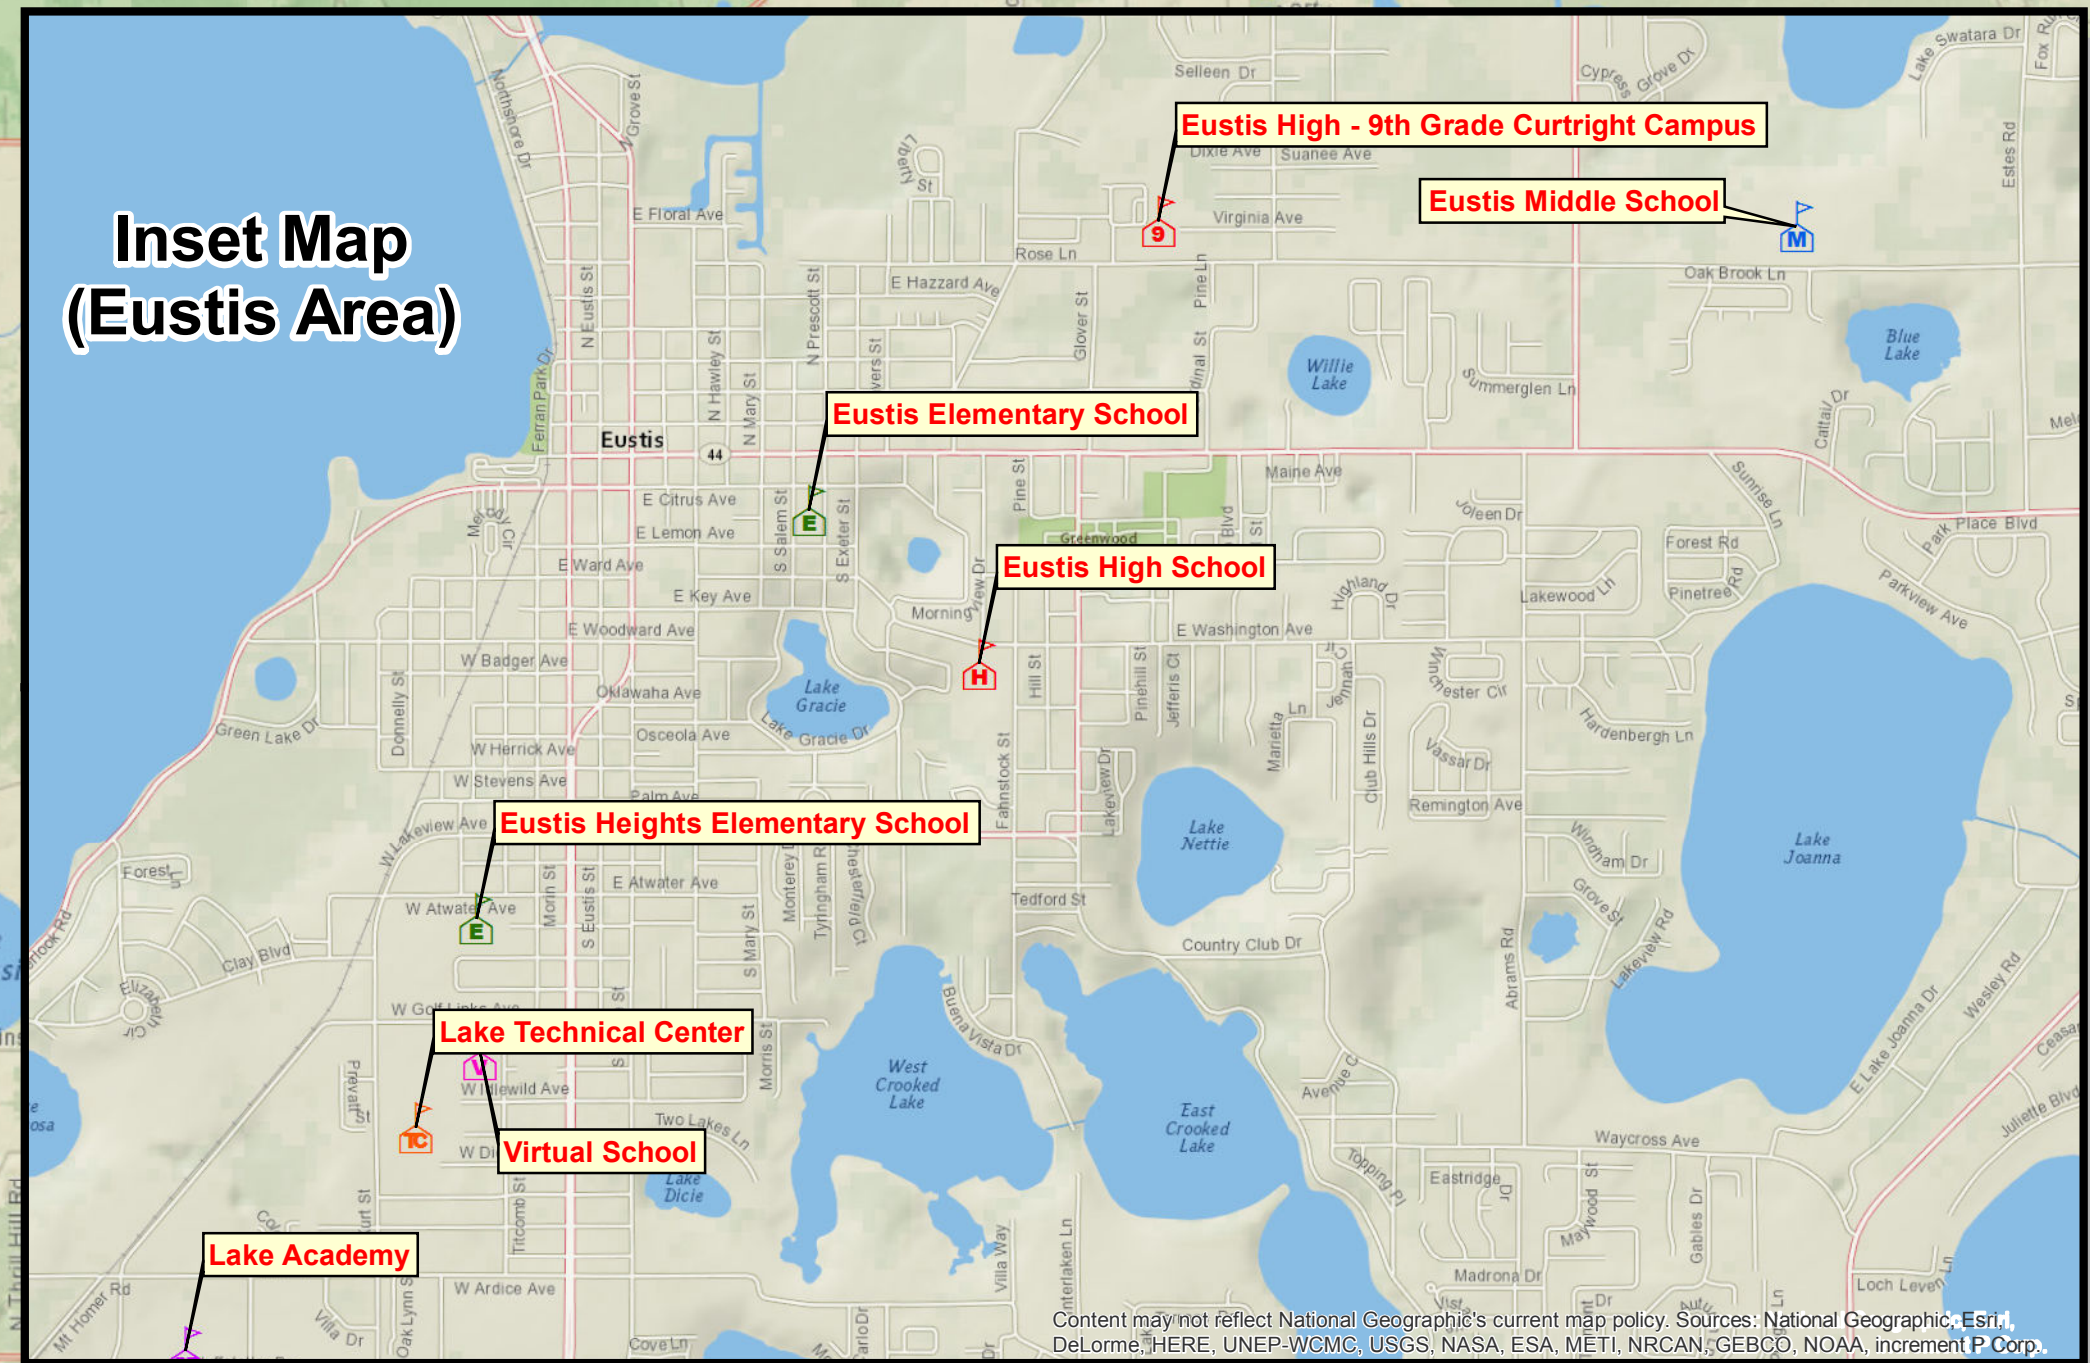

Lake County School Board

Public Schools Location Map Lake County, Florida

10,000 5,000 0 10,000 20,000 Feet

1 inch = 5,000 feet