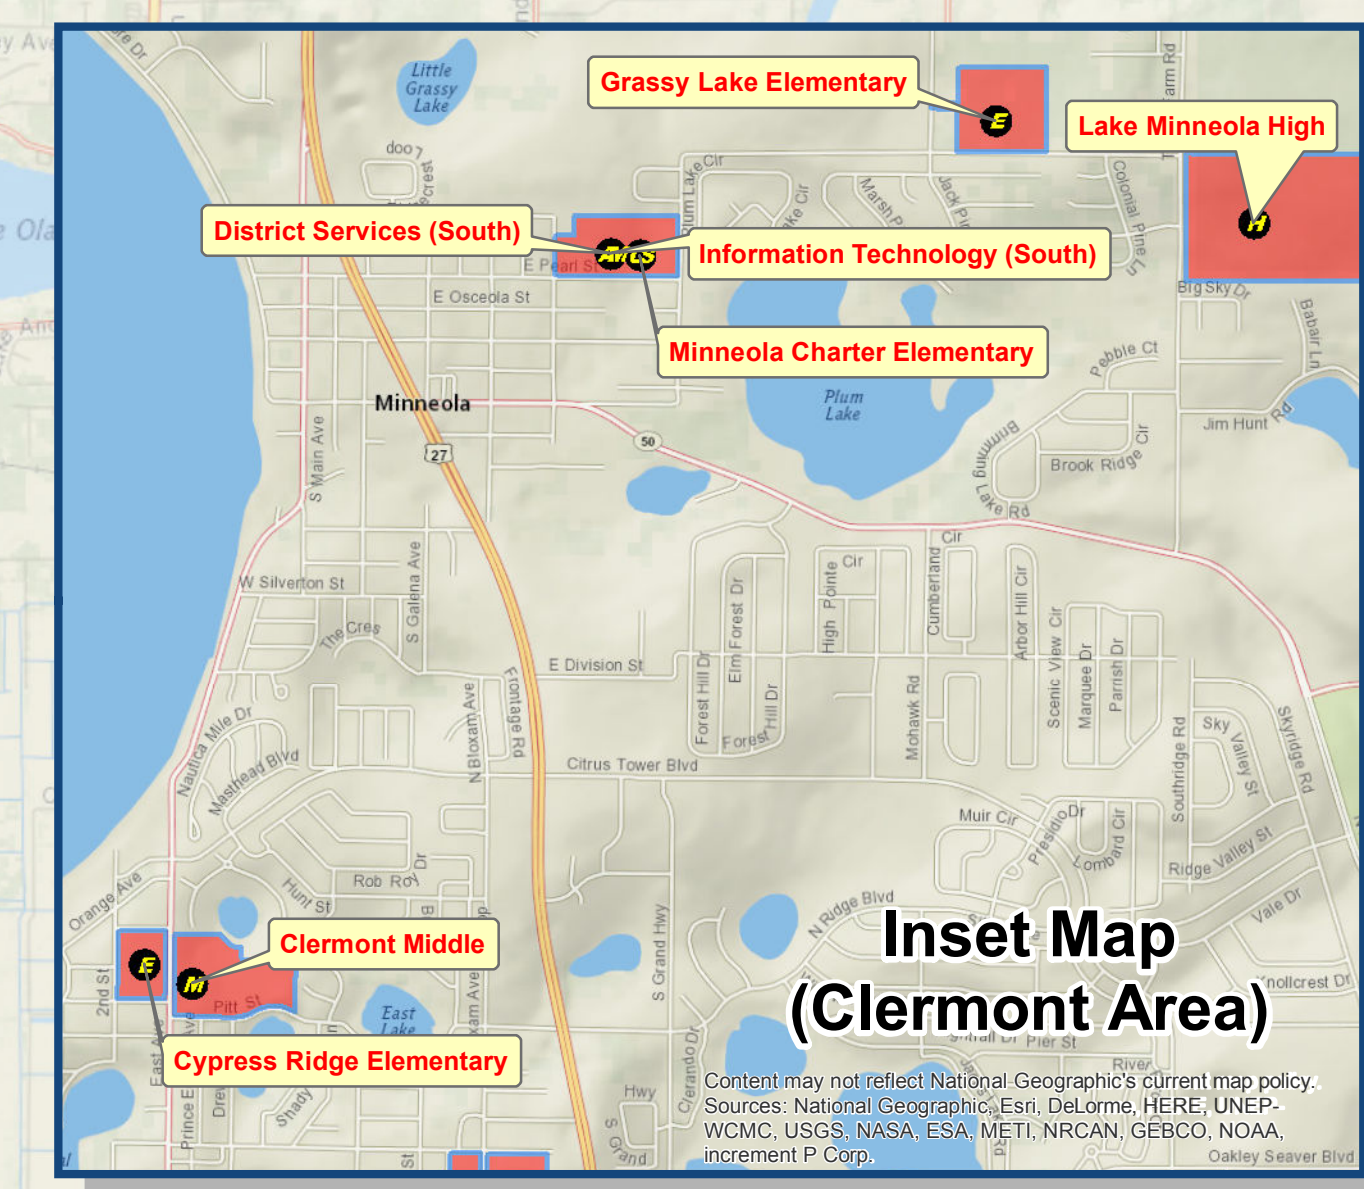

Lake County School Board

District Facilities Location Map Lake County, Florida

10,000 5,000 0 10,000 20,000
Feet

1 inch = 5,000 feet