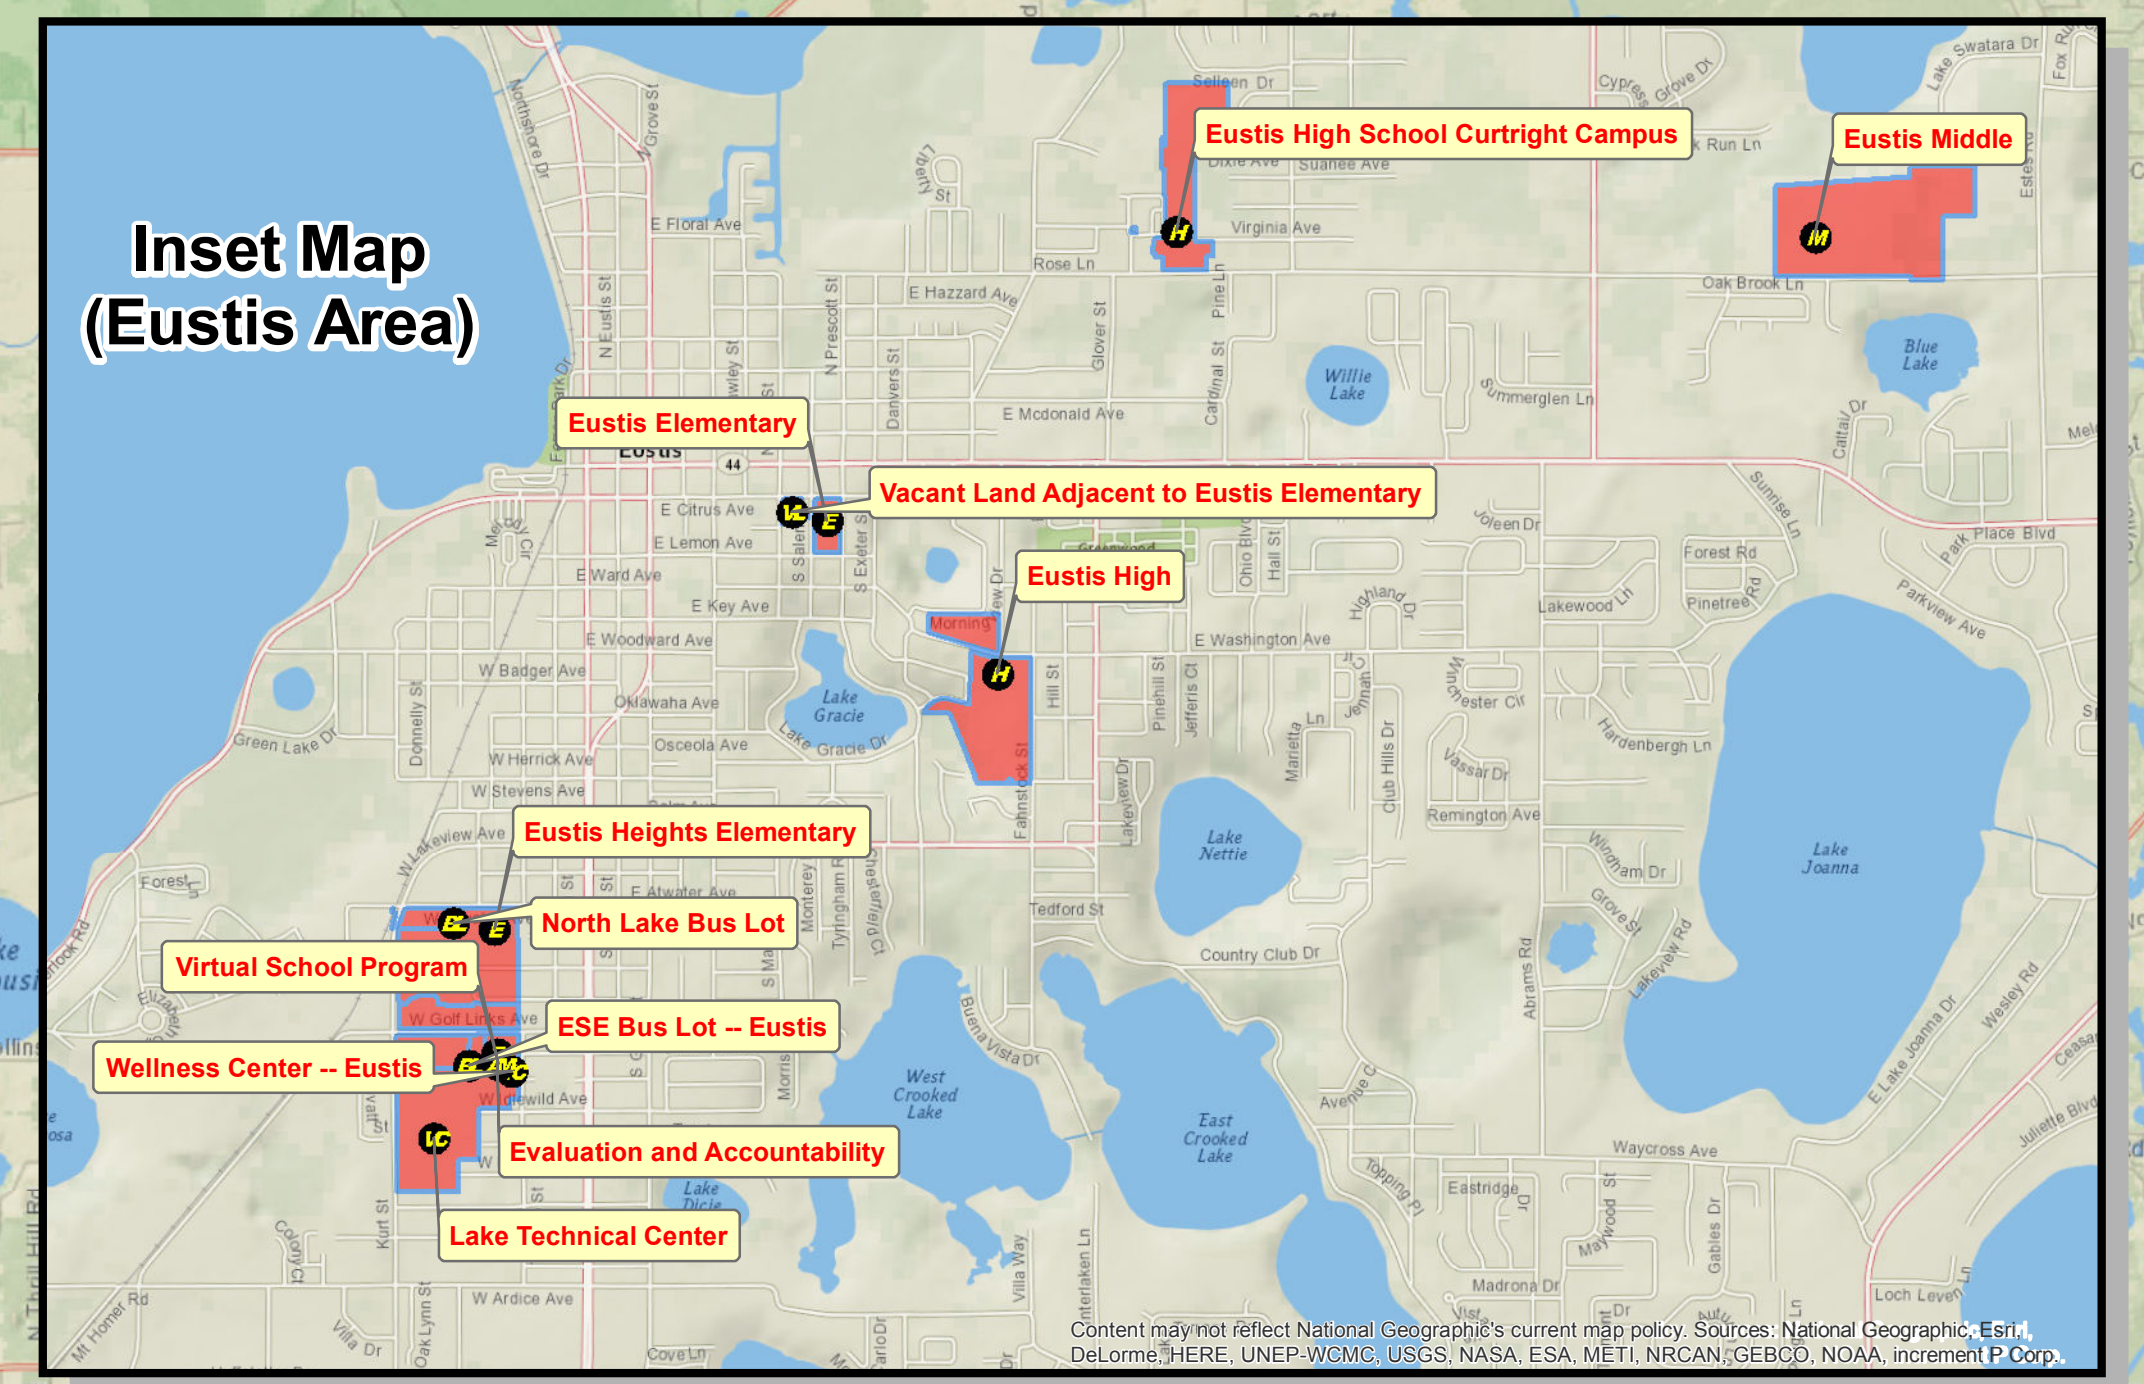

Lake County School Board

District Facilities Location Map Lake County, Florida

10,000 5,000 0 10,000 20,000
Feet

1 inch = 5,000 feet