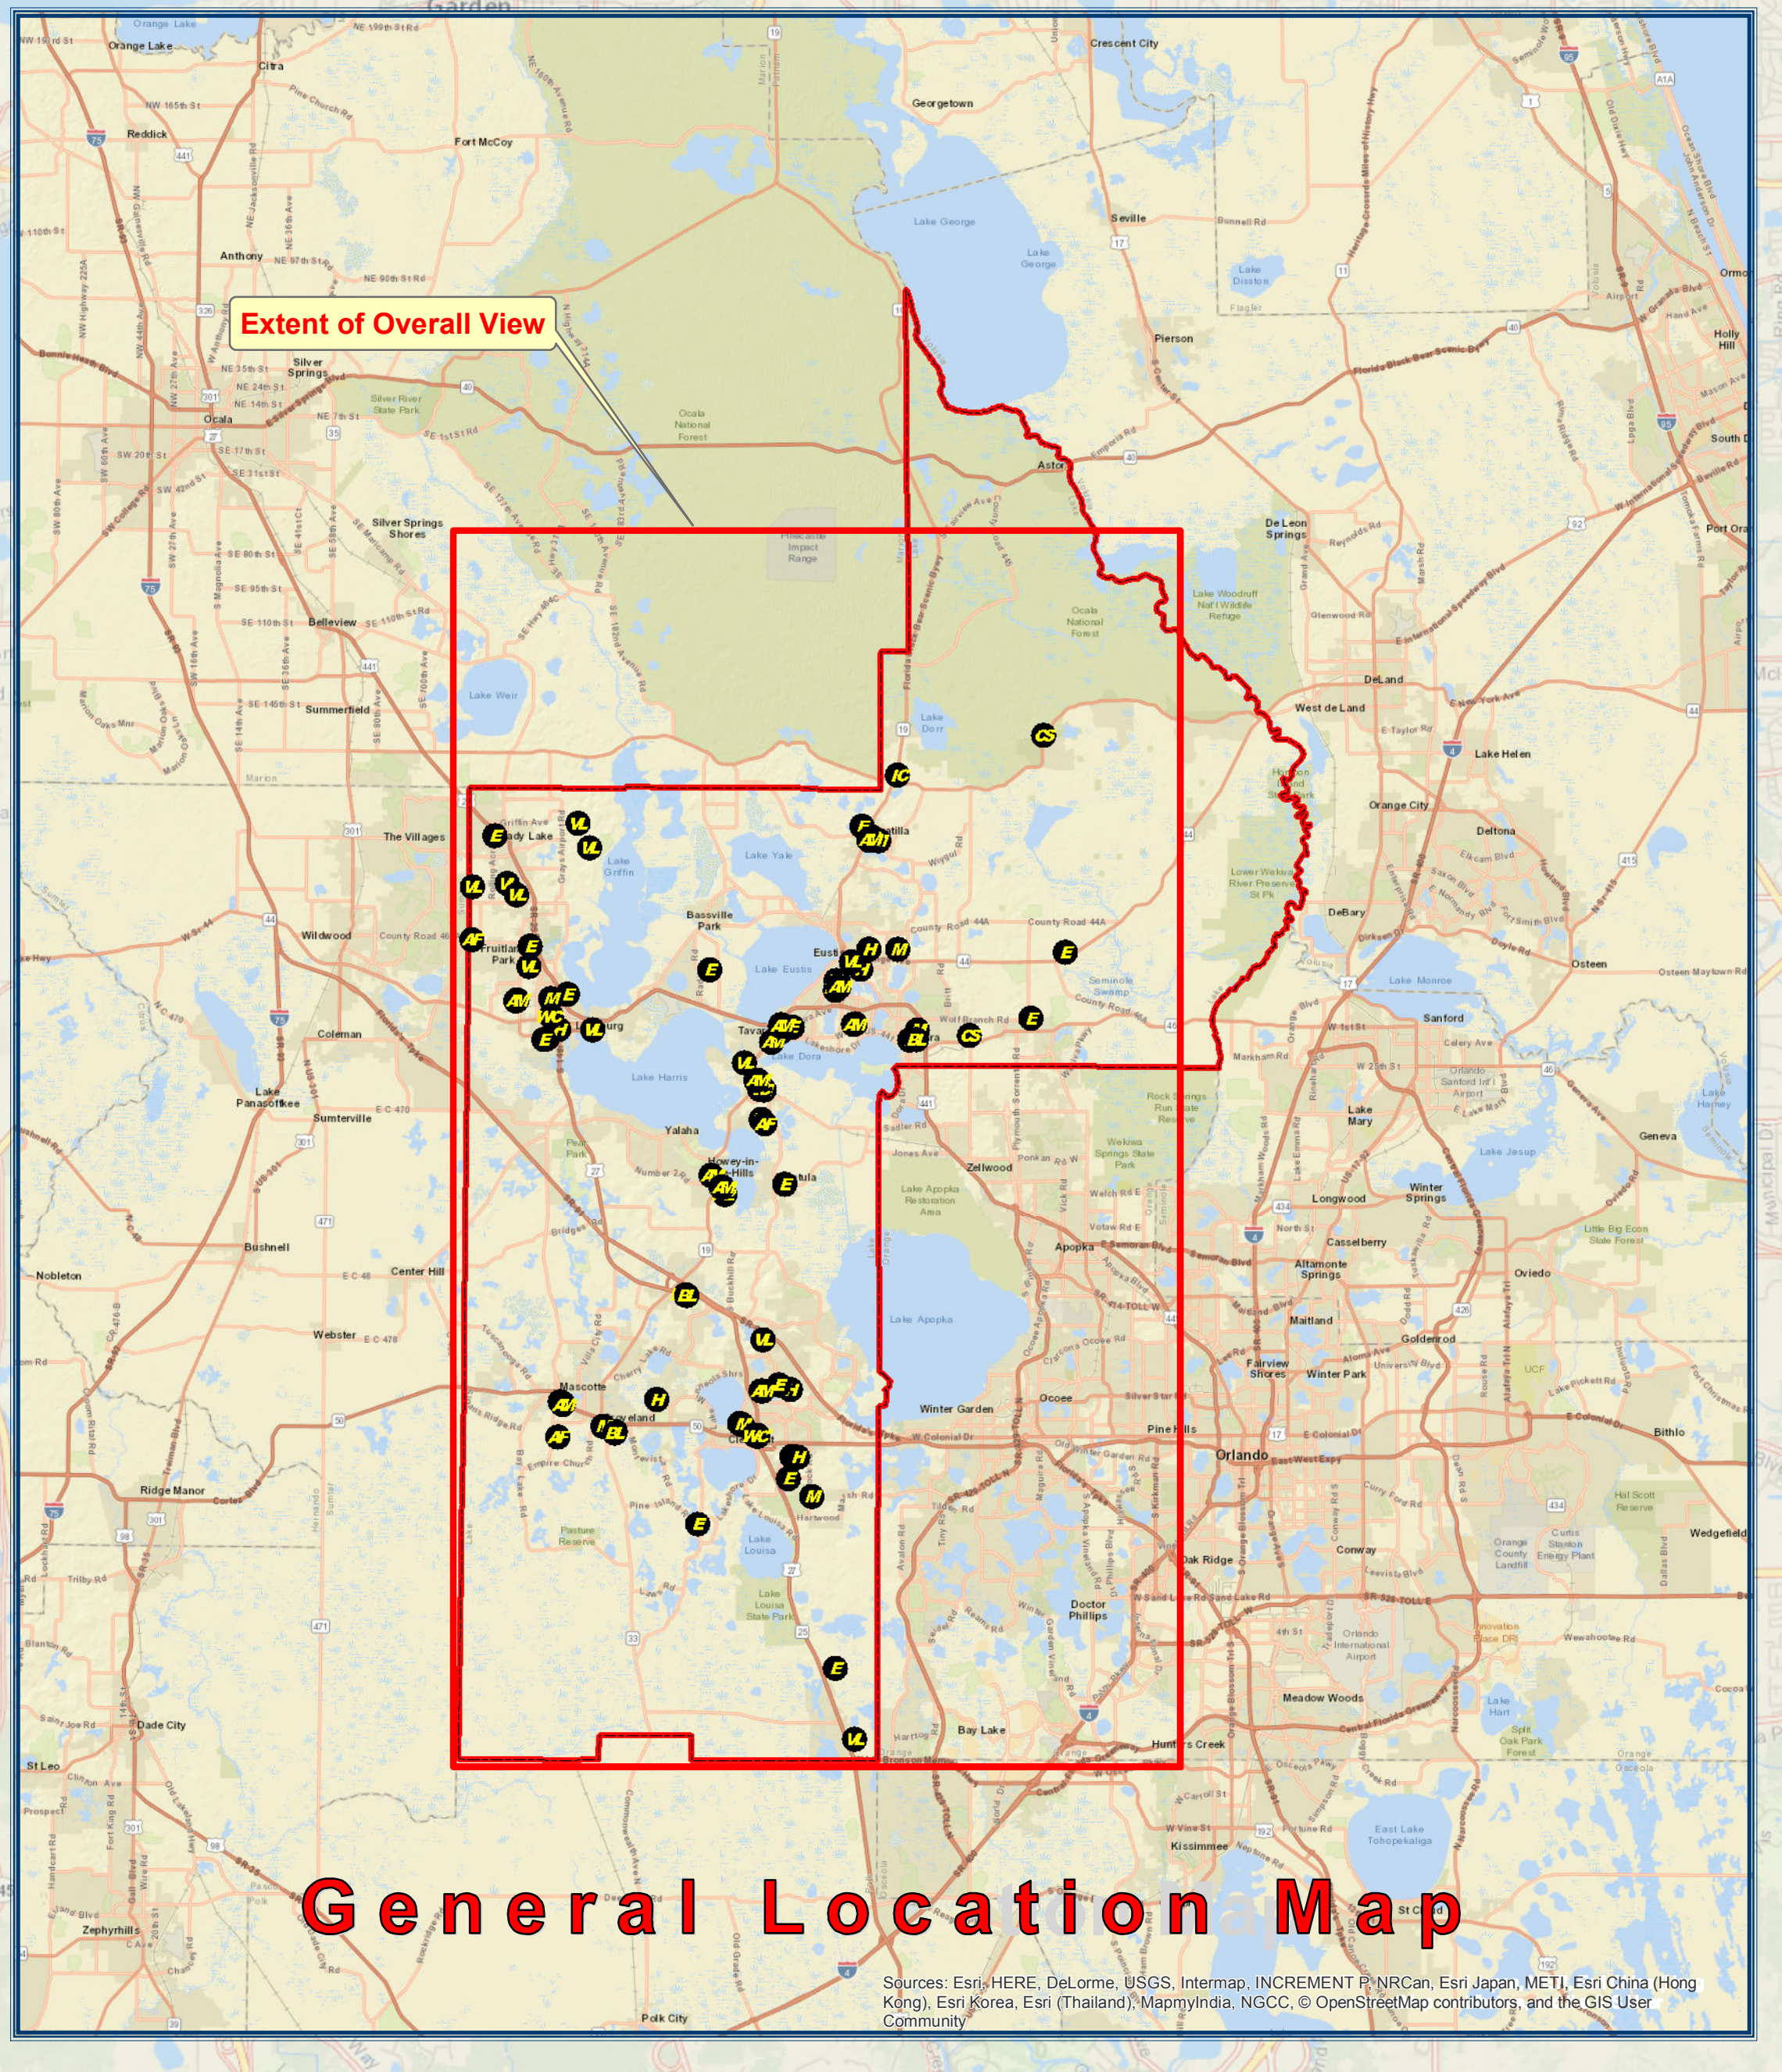

Legend

County Boundary	Training Complex
District Facility Tax Parcel Boundaries	Pre-K through 12th
All District Facility Locations	
Administrative	Proposed High School
Pre-K Center	Ag Farm
Elementary School	Main Transportation Center
Middle School	Bus Lot
High School	Temporary Use
Conversion Charter School	Vacant
Independent Charter School	Vacant Land
Vocational School	Wellness Center