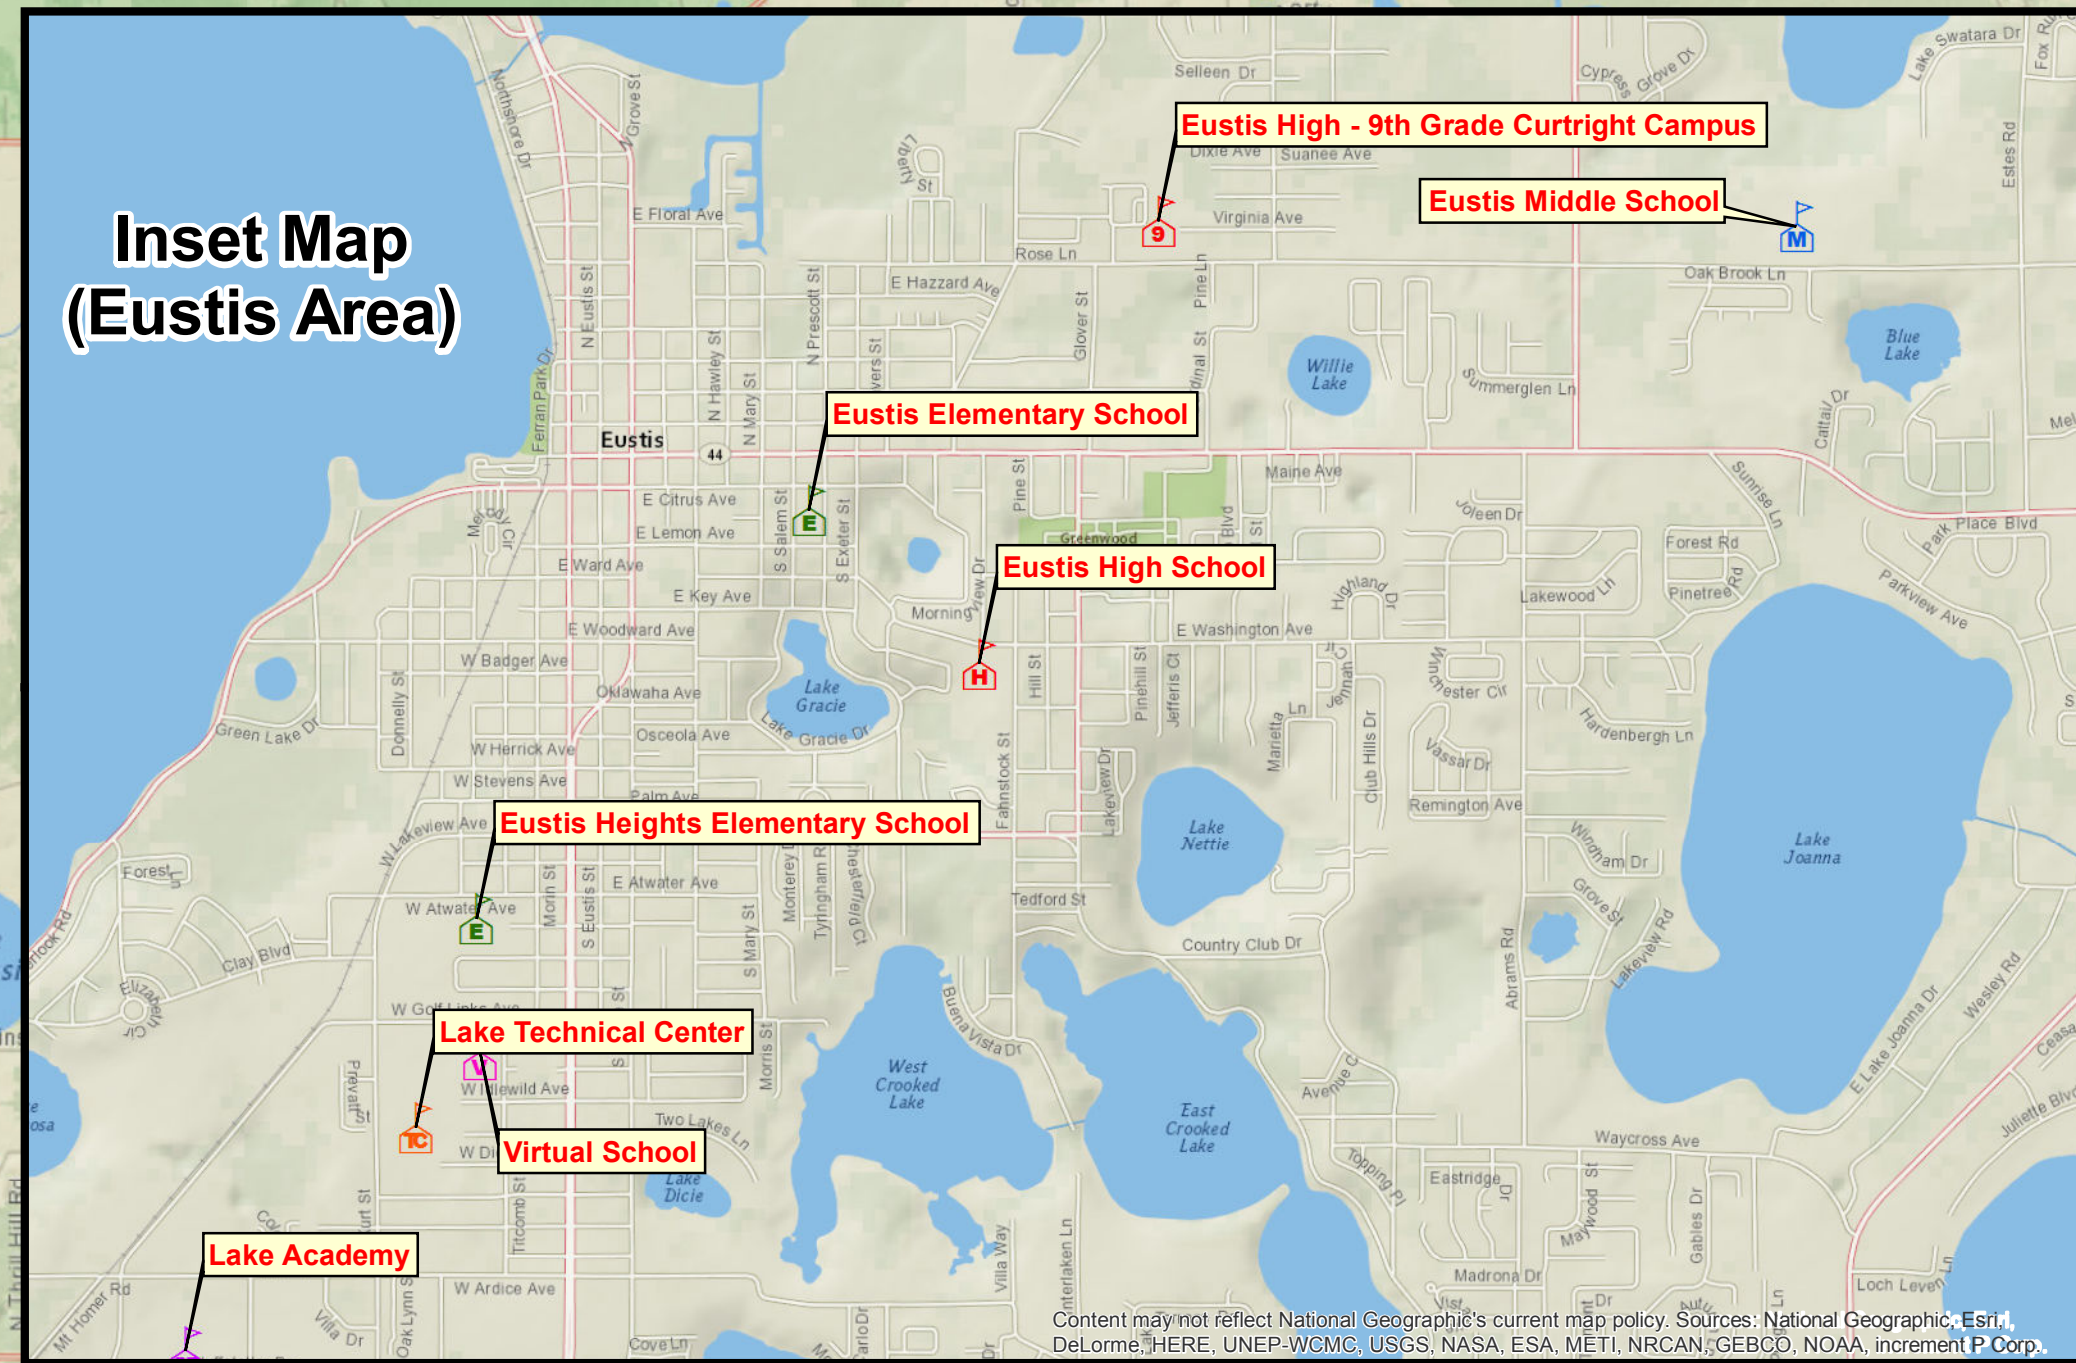

Lake County School Board

Public Schools Location Map Lake County, Florida

10,000 5,000 0 10,000 20,000 Feet

1 inch = 5,000 feet