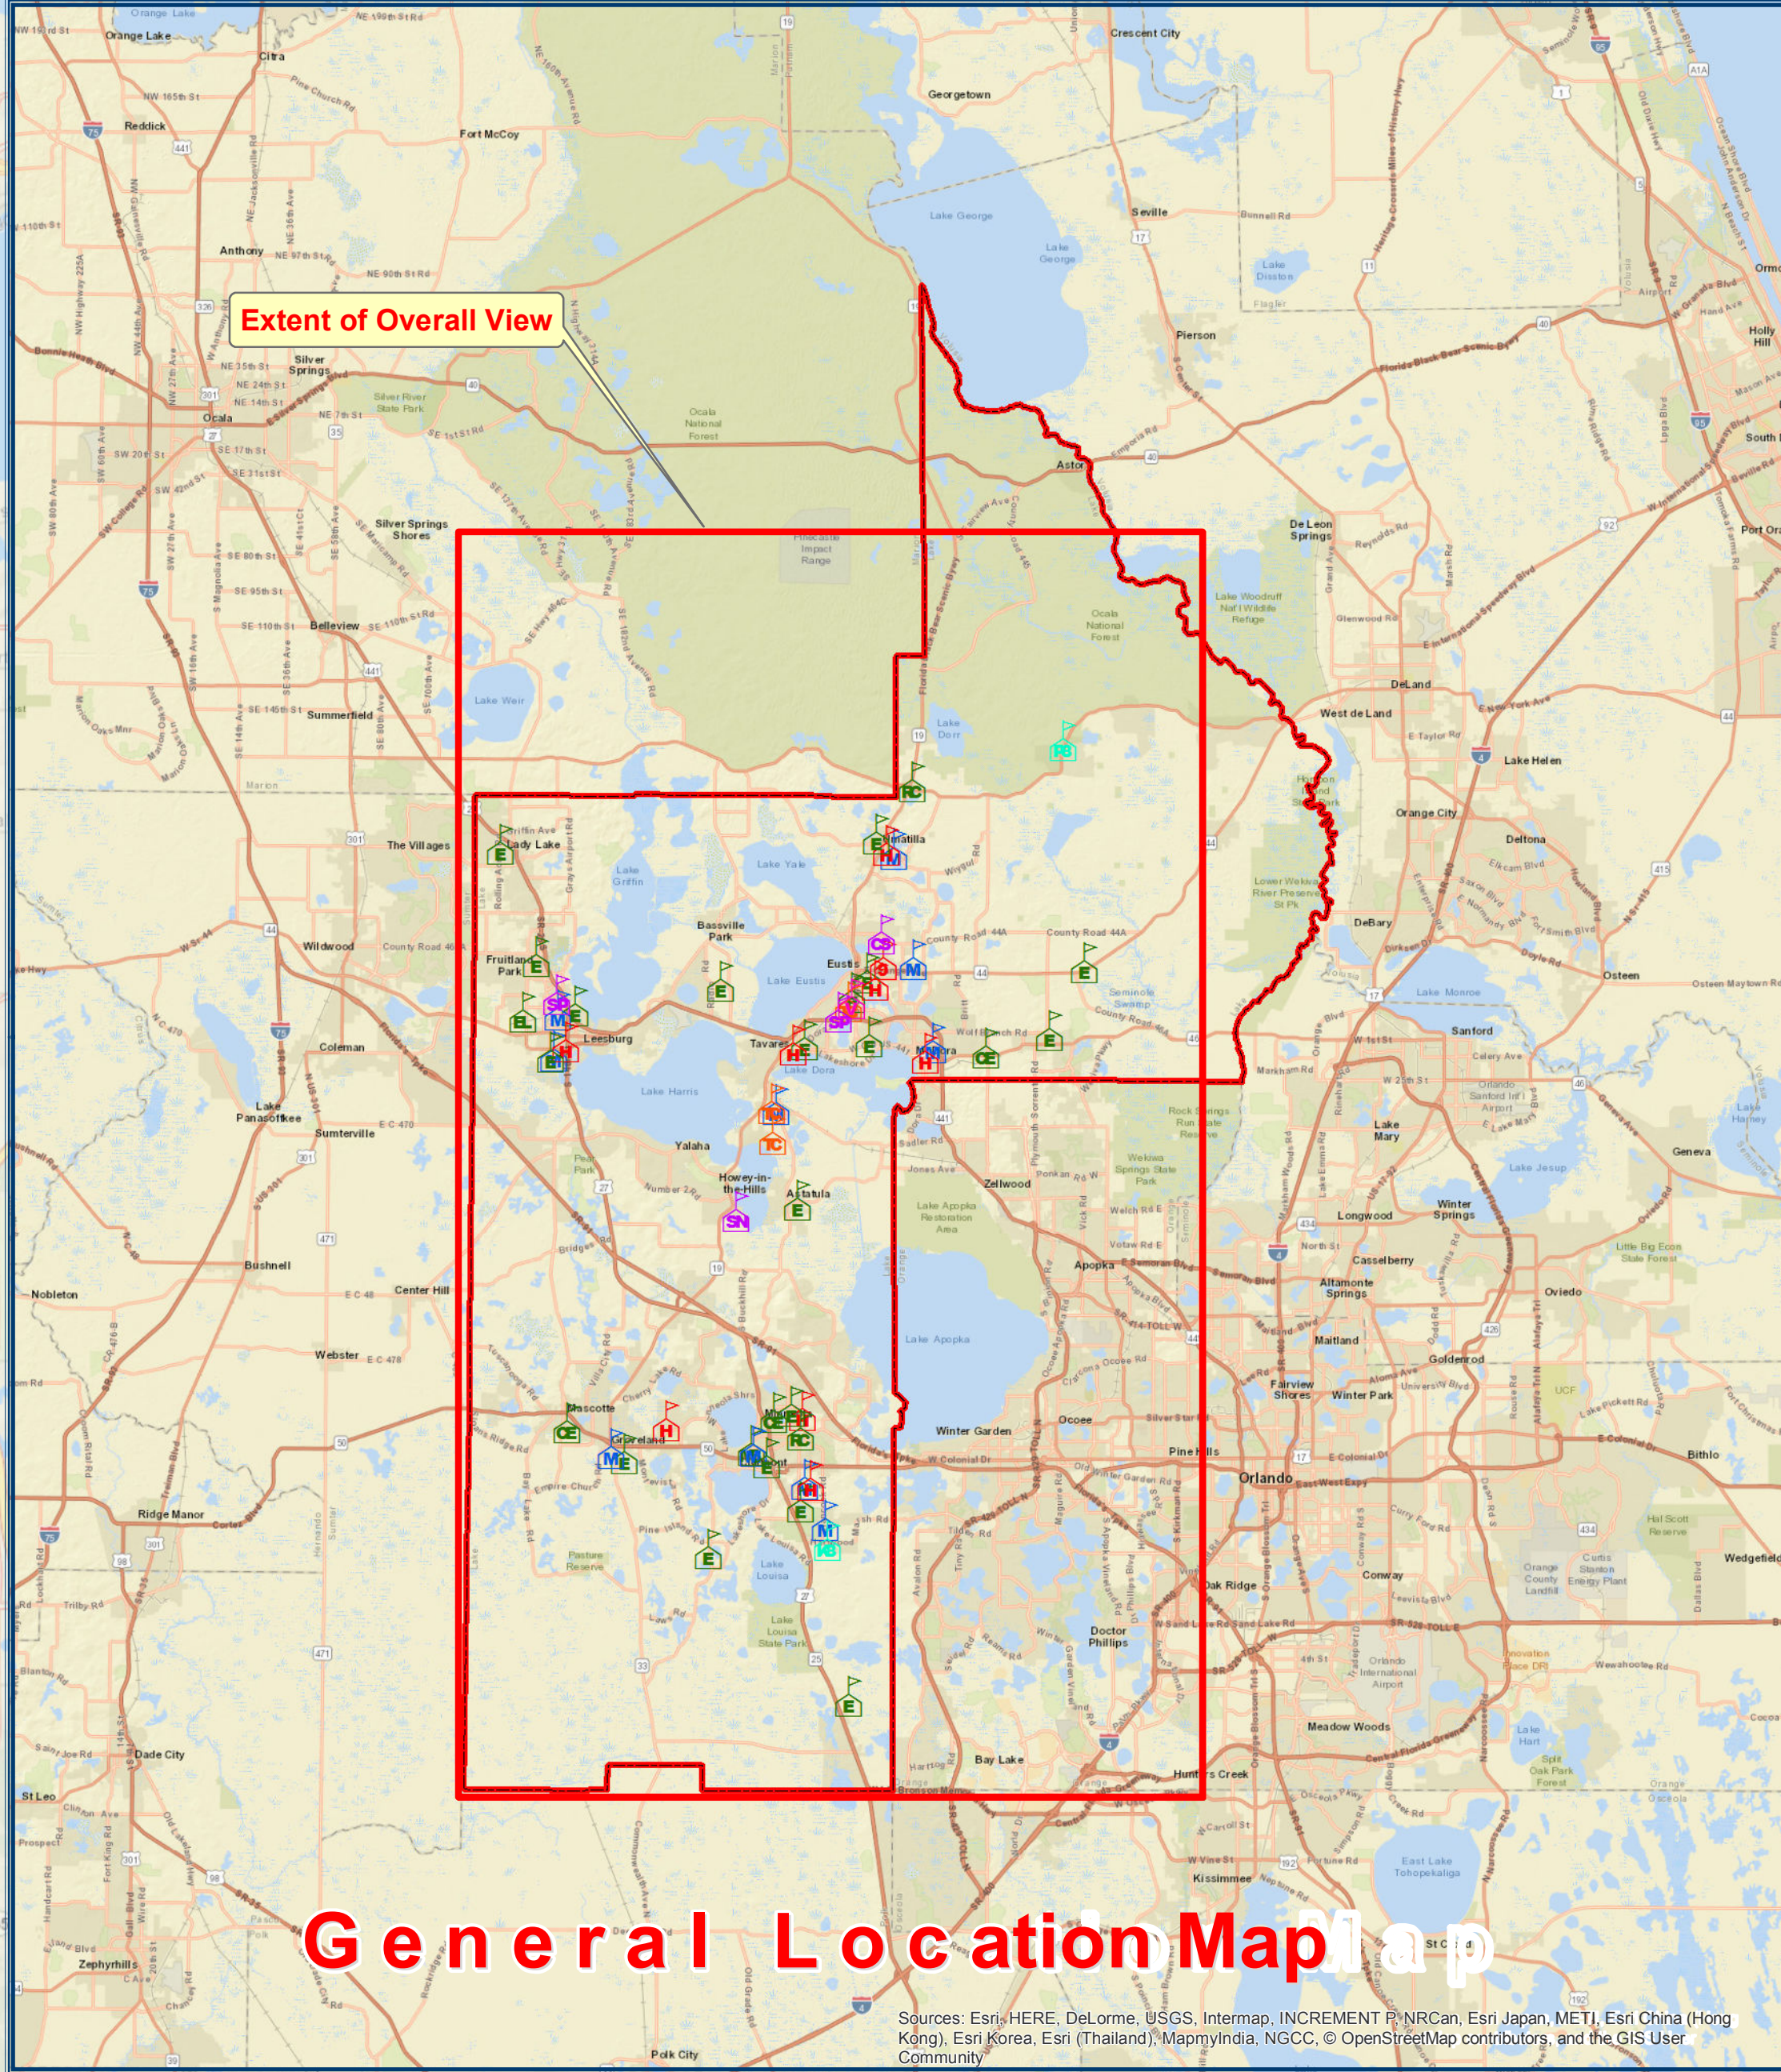

Scan with Smartphone to Retrieve a PDF Version of this Map

Legend			
	County Boundary		Middle
	Public School Locations		High School -- 9th Only
	Pre-K to 2nd Early Learning Center		High
	Elementary		K to 12th Special Needs
	Conversion Charter Elementary		Regular Charter
	STEM Magnet Elementary		9th to 12th Virtual
	Pre-K to 8th Conversion Charter		Special Purpose School
	K to 8th Regular Charter		Adult Tech College
	Regular Charter Elementary		

General Location Map