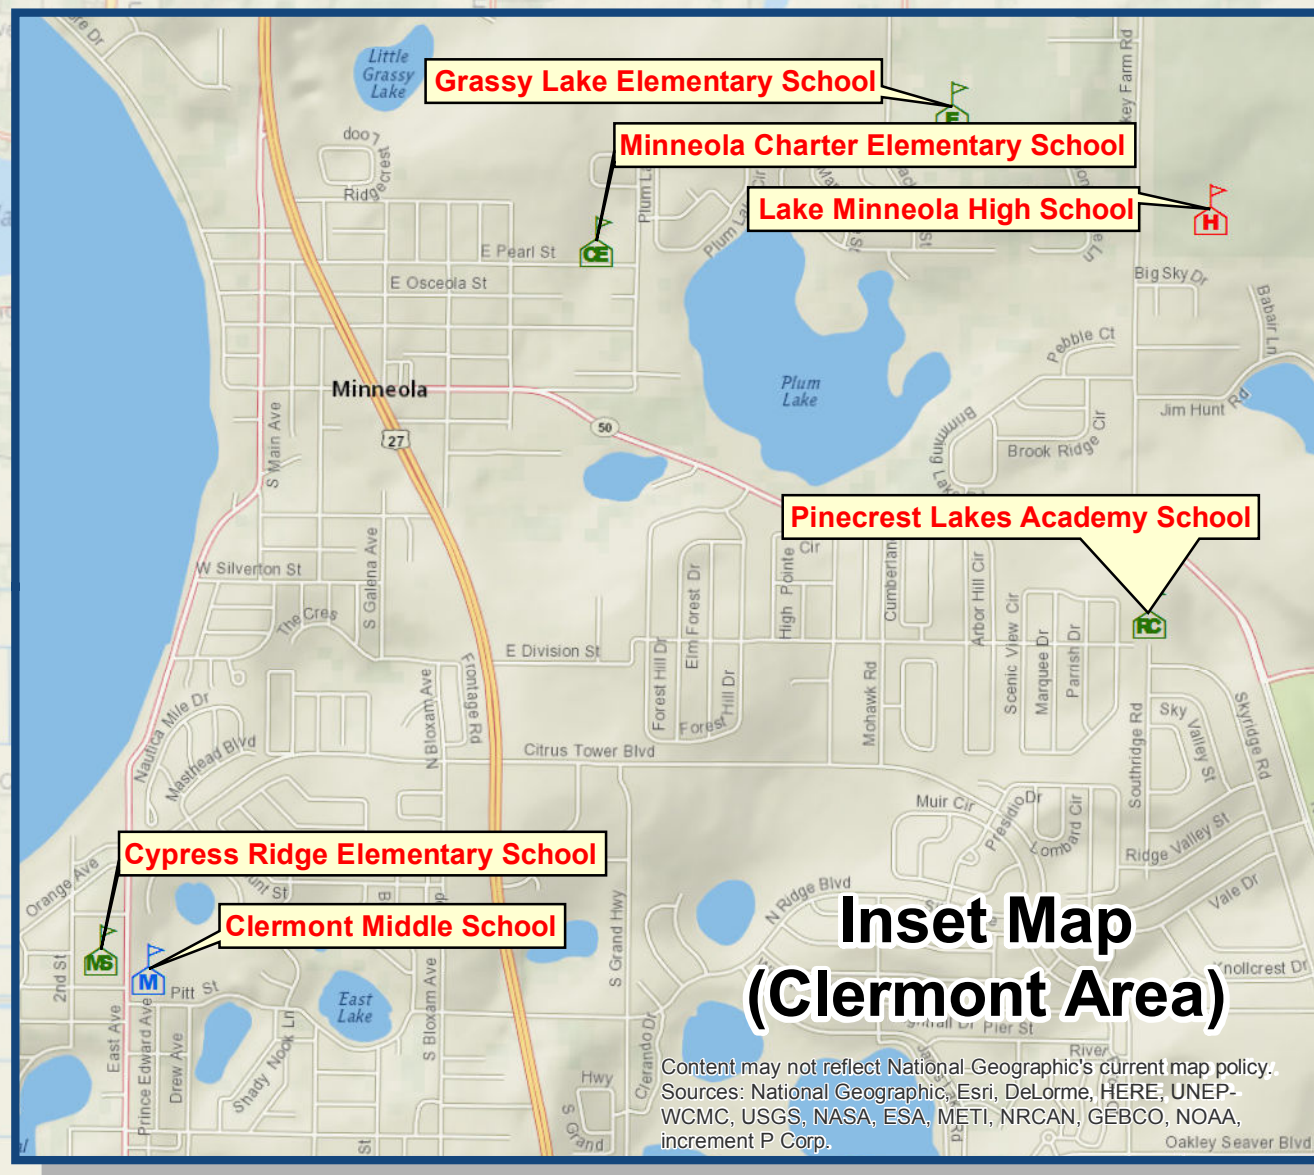

Lake County School Board

Public Schools Location Map Lake County, Florida

10,000 5,000 0 10,000 20,000 Feet

1 inch = 5,000 feet