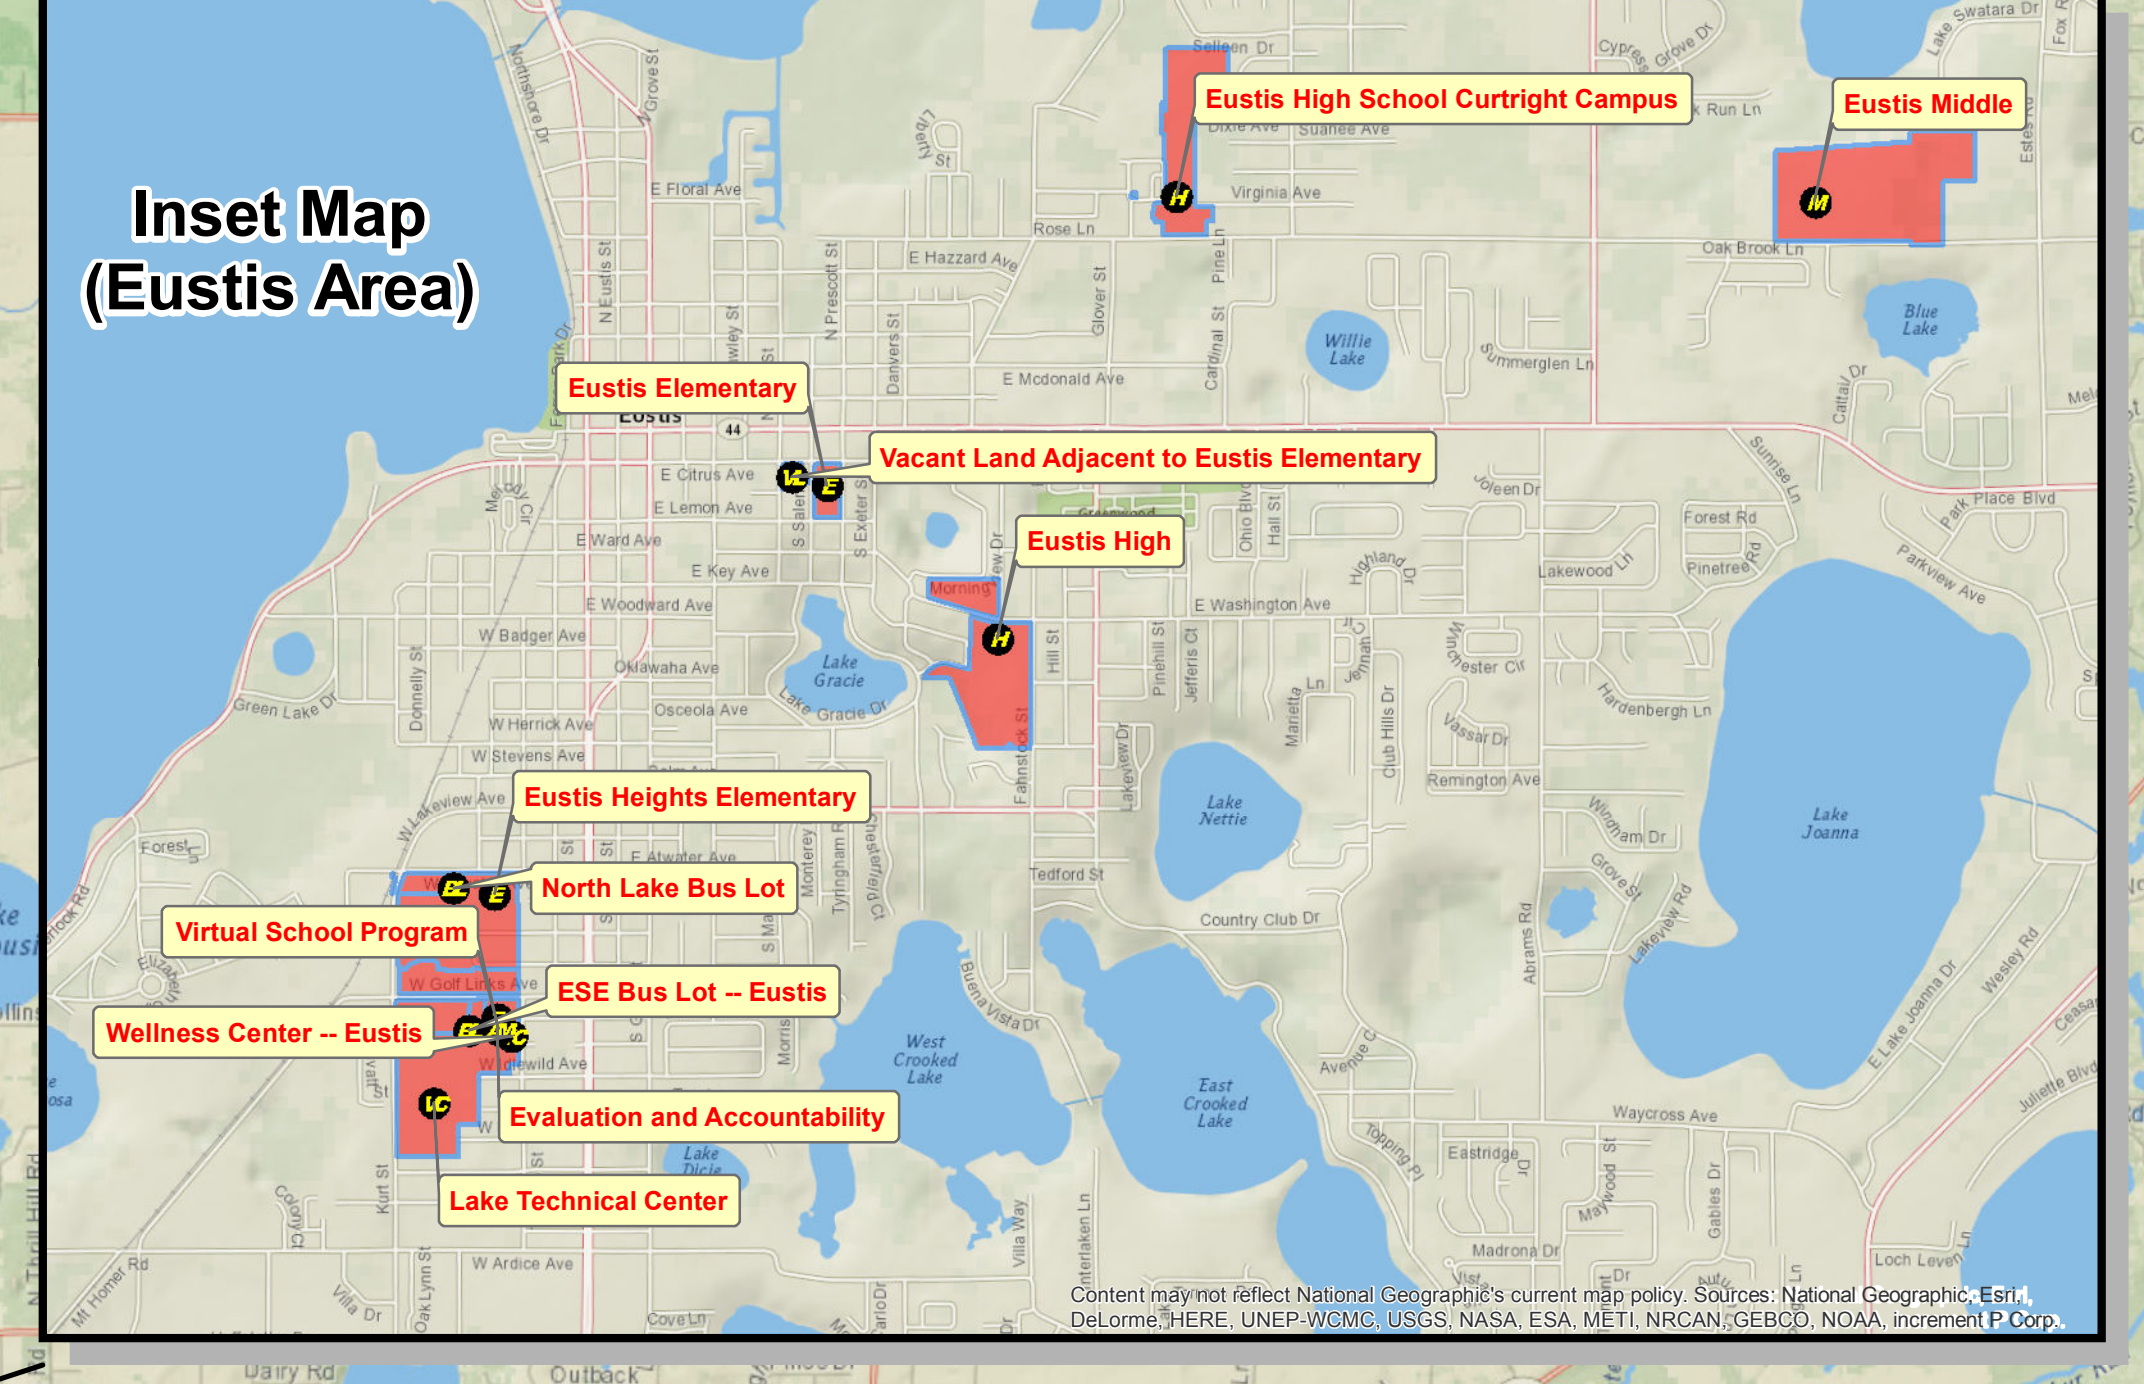

Lake County School Board

District Facilities Location Map Lake County, Florida

10,000 5,000 0 10,000 20,000
Feet

1 inch = 5,000 feet