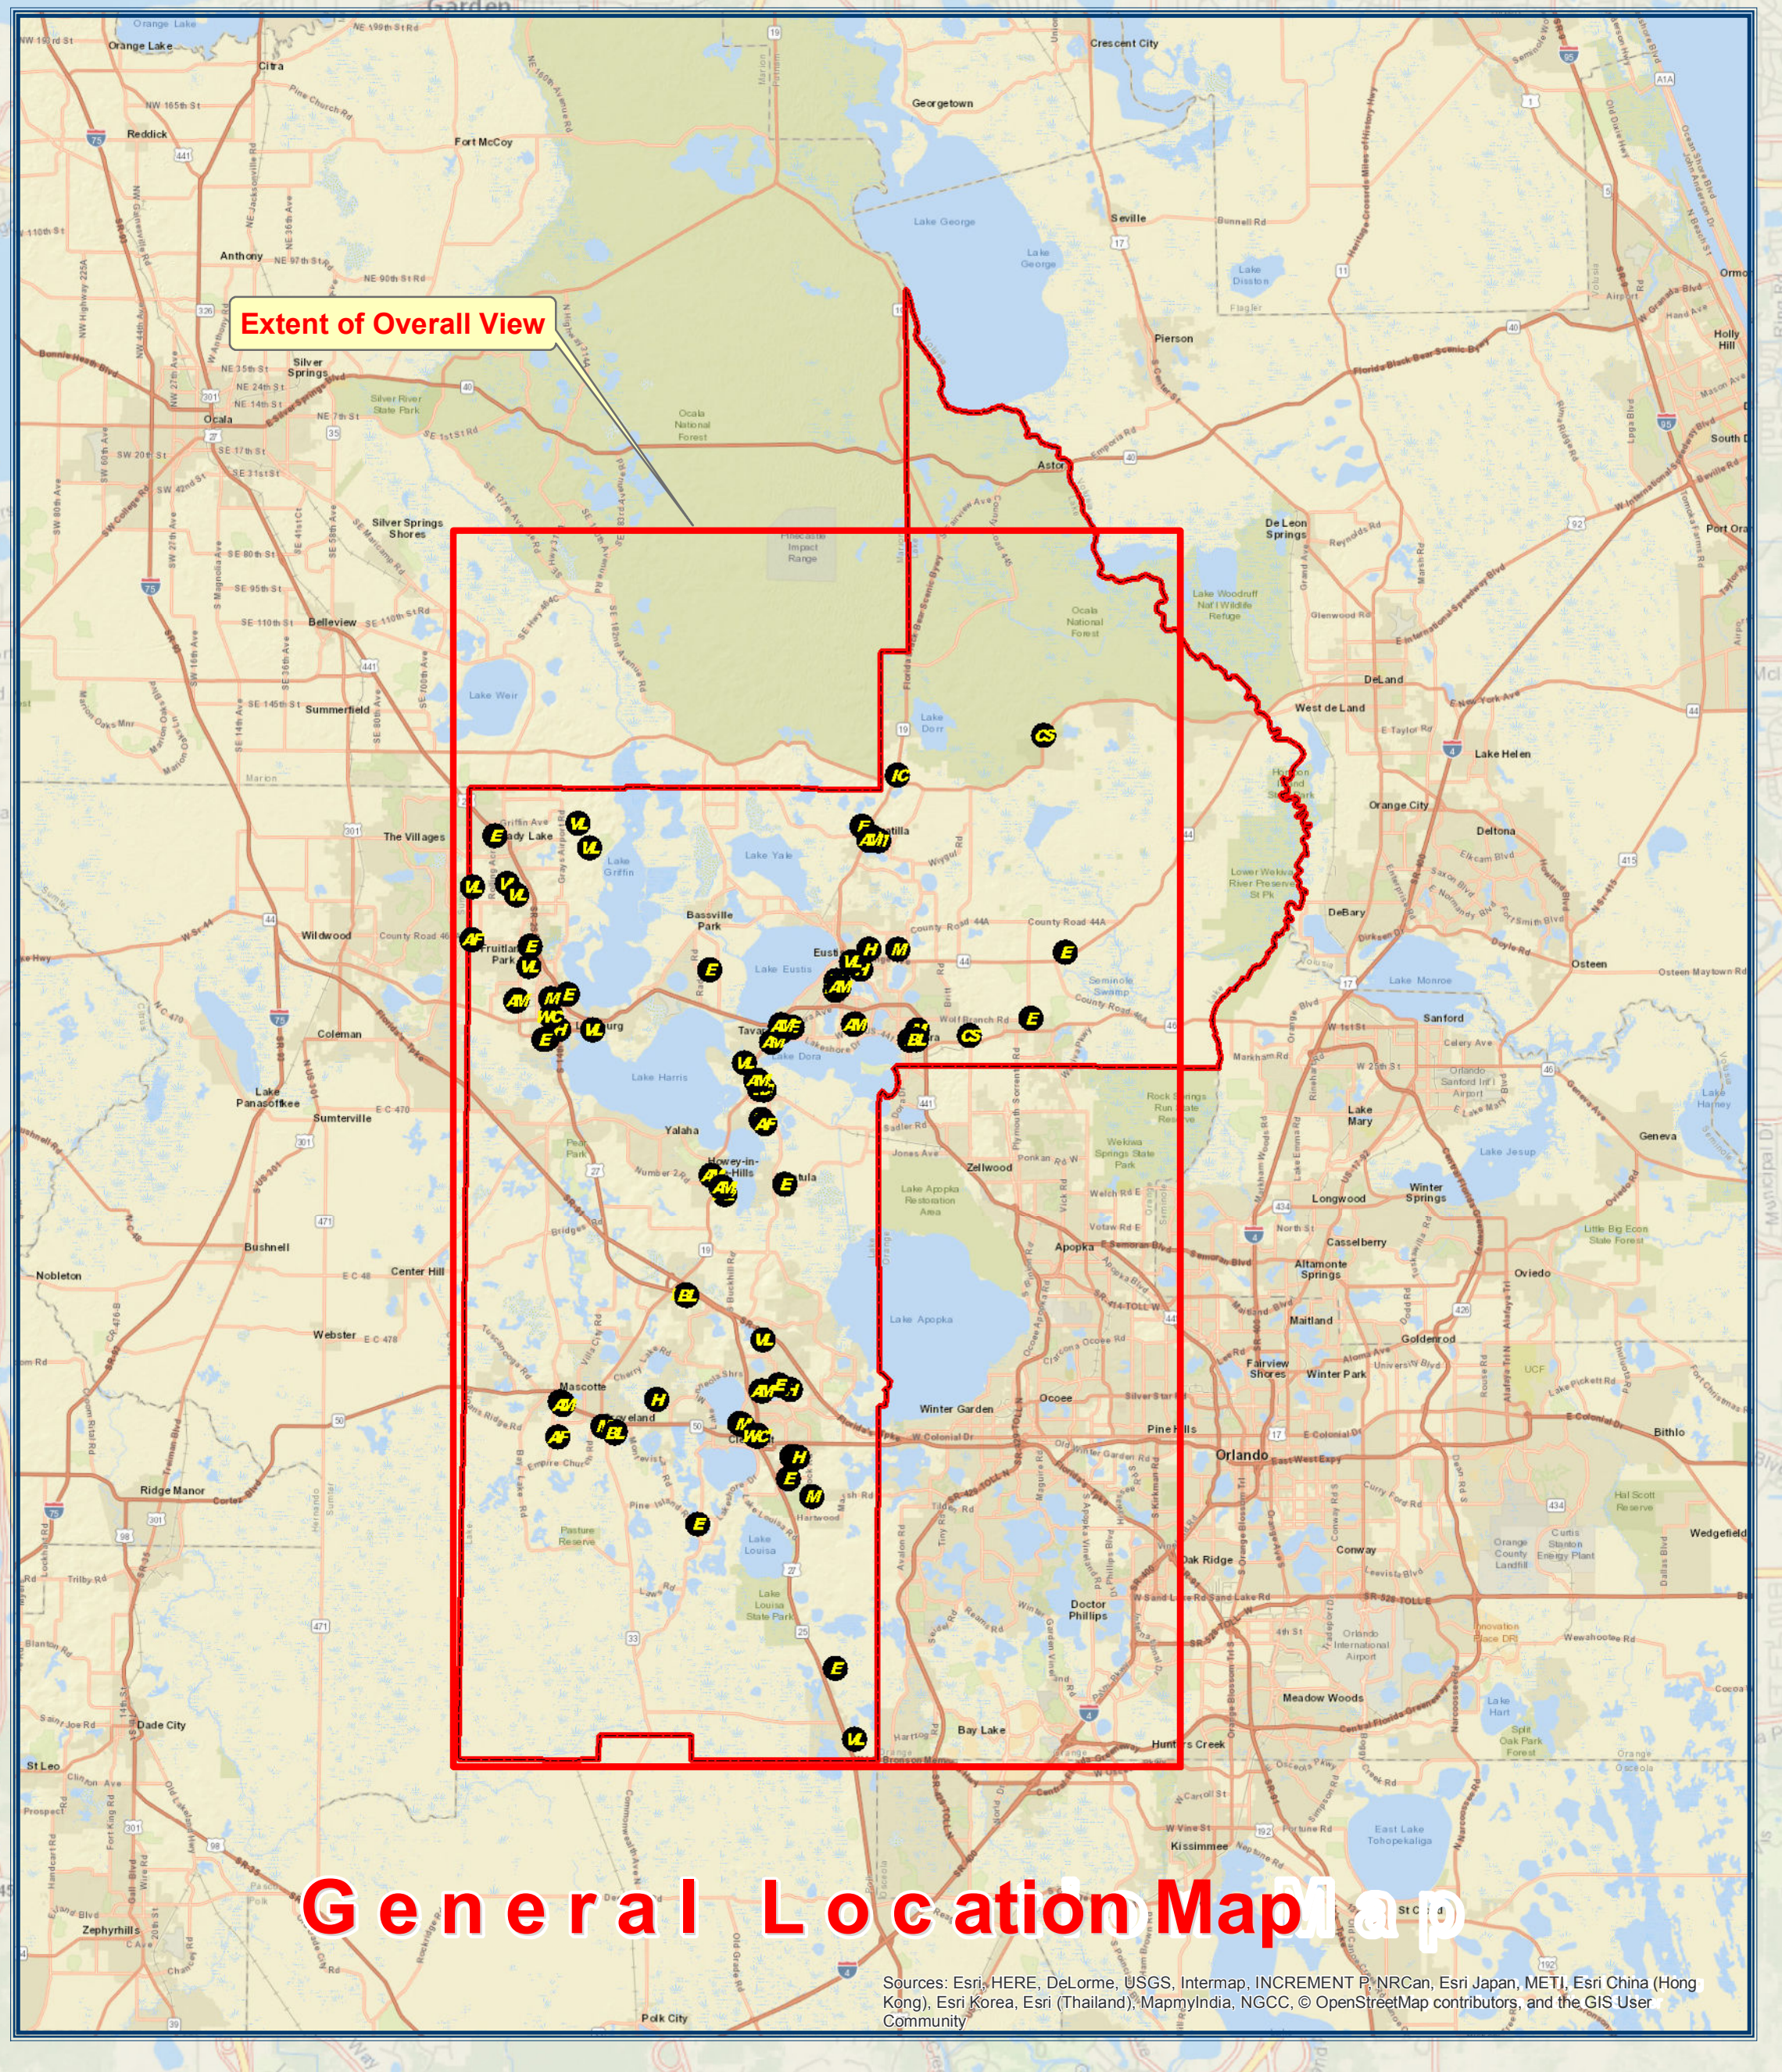

Legend

County Boundary	Training Complex
District Facility Tax Parcel Boundaries	Pre-K through 12th
All District Facility Locations	
Administrative	Proposed High School
Pre-K Center	Ag Farm
Elementary School	Main Transportation Center
Middle School	Bus Lot
High School	Temporary Use
Conversion Charter School	Vacant
Independent Charter School	Vacant Land
Vocational School	Wellness Center