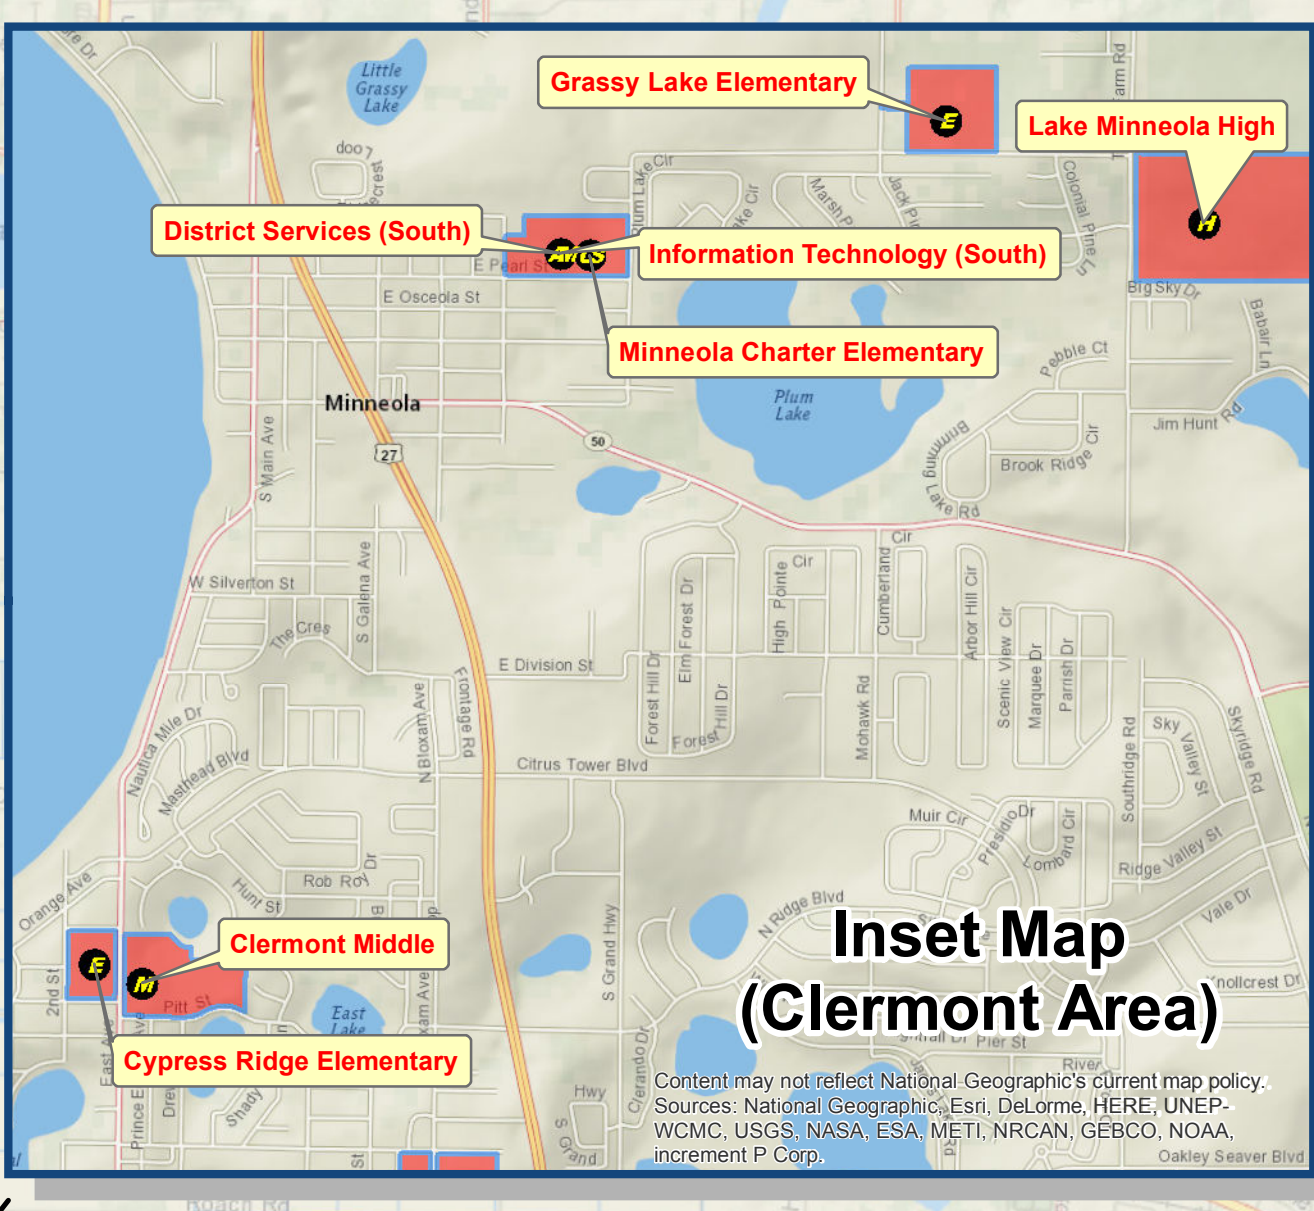

Lake County School Board

District Facilities Location Map Lake County, Florida

10,000 5,000 0 10,000 20,000
Feet

1 inch = 5,000 feet