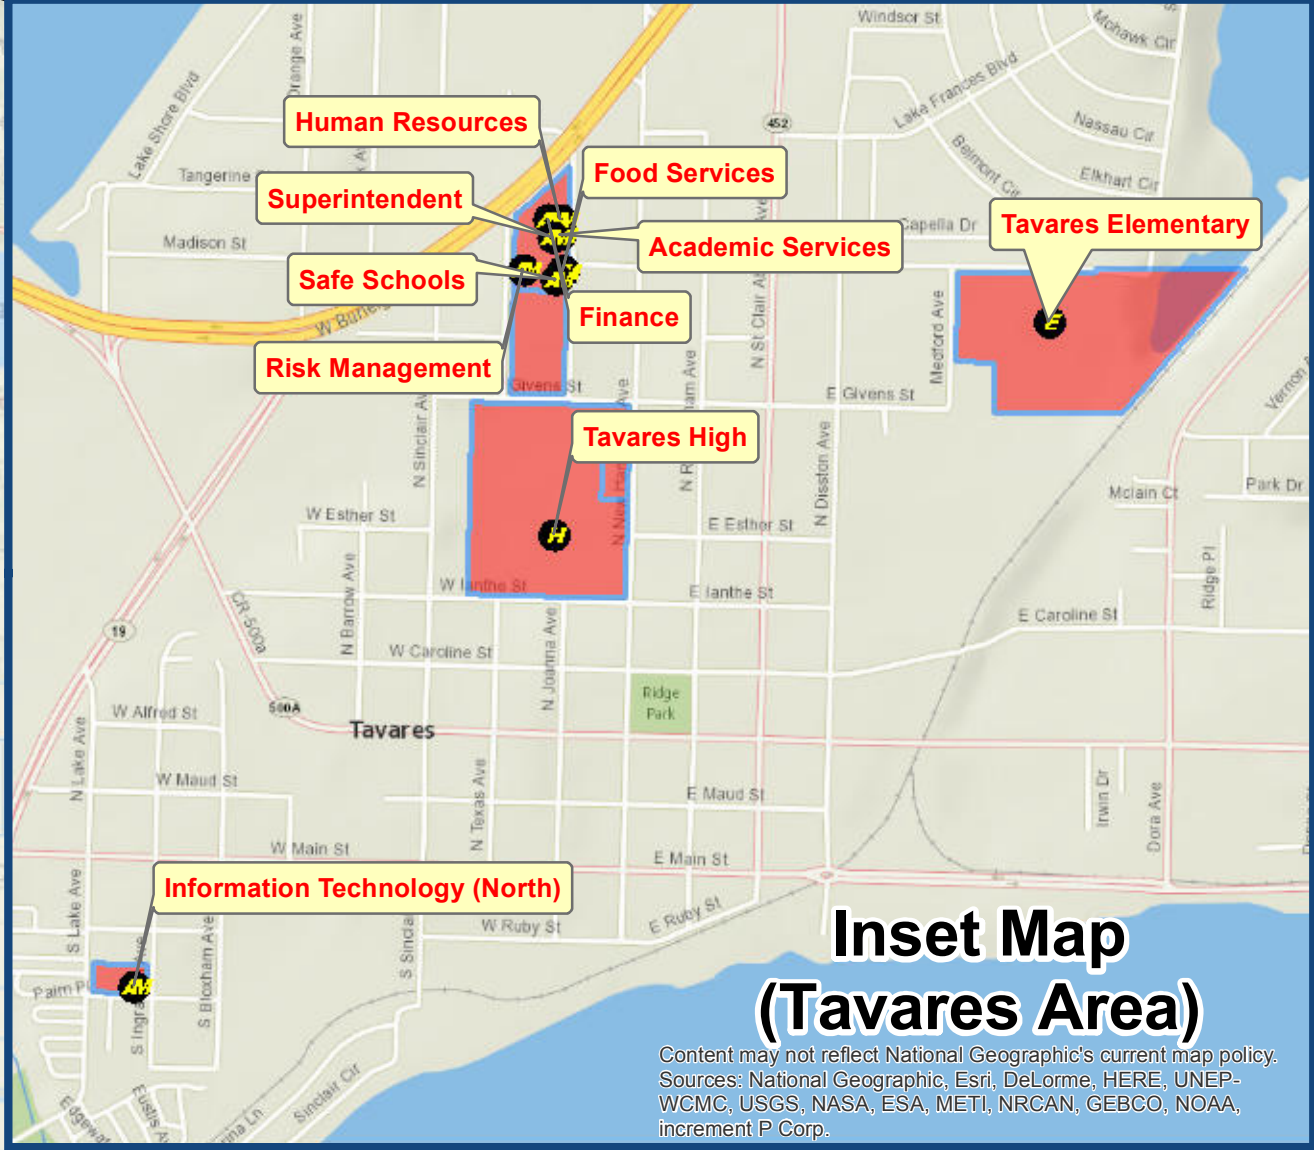

Lake County School Board

District School Facilities Map
Lake County, Florida

50,000 25,000 0 50,000 100,000
Feet

1 inch = 5,000 feet

Scan with Smartphone
to Retrieve a PDF
Version of this Map

Legend

County Boundary	Training Complex
District Facility Ownership Boundaries	Pre-K through 12th
All District Facility Locations	
Administrative	Proposed High School
Pre-K Center	Main Transportation Center
Elementary School	Bus Lot
Middle School	Temporary Use
High School	Vacant
Conversion Charter School	Vacant Land
Independent Charter School	Wellness Center
Vocational School