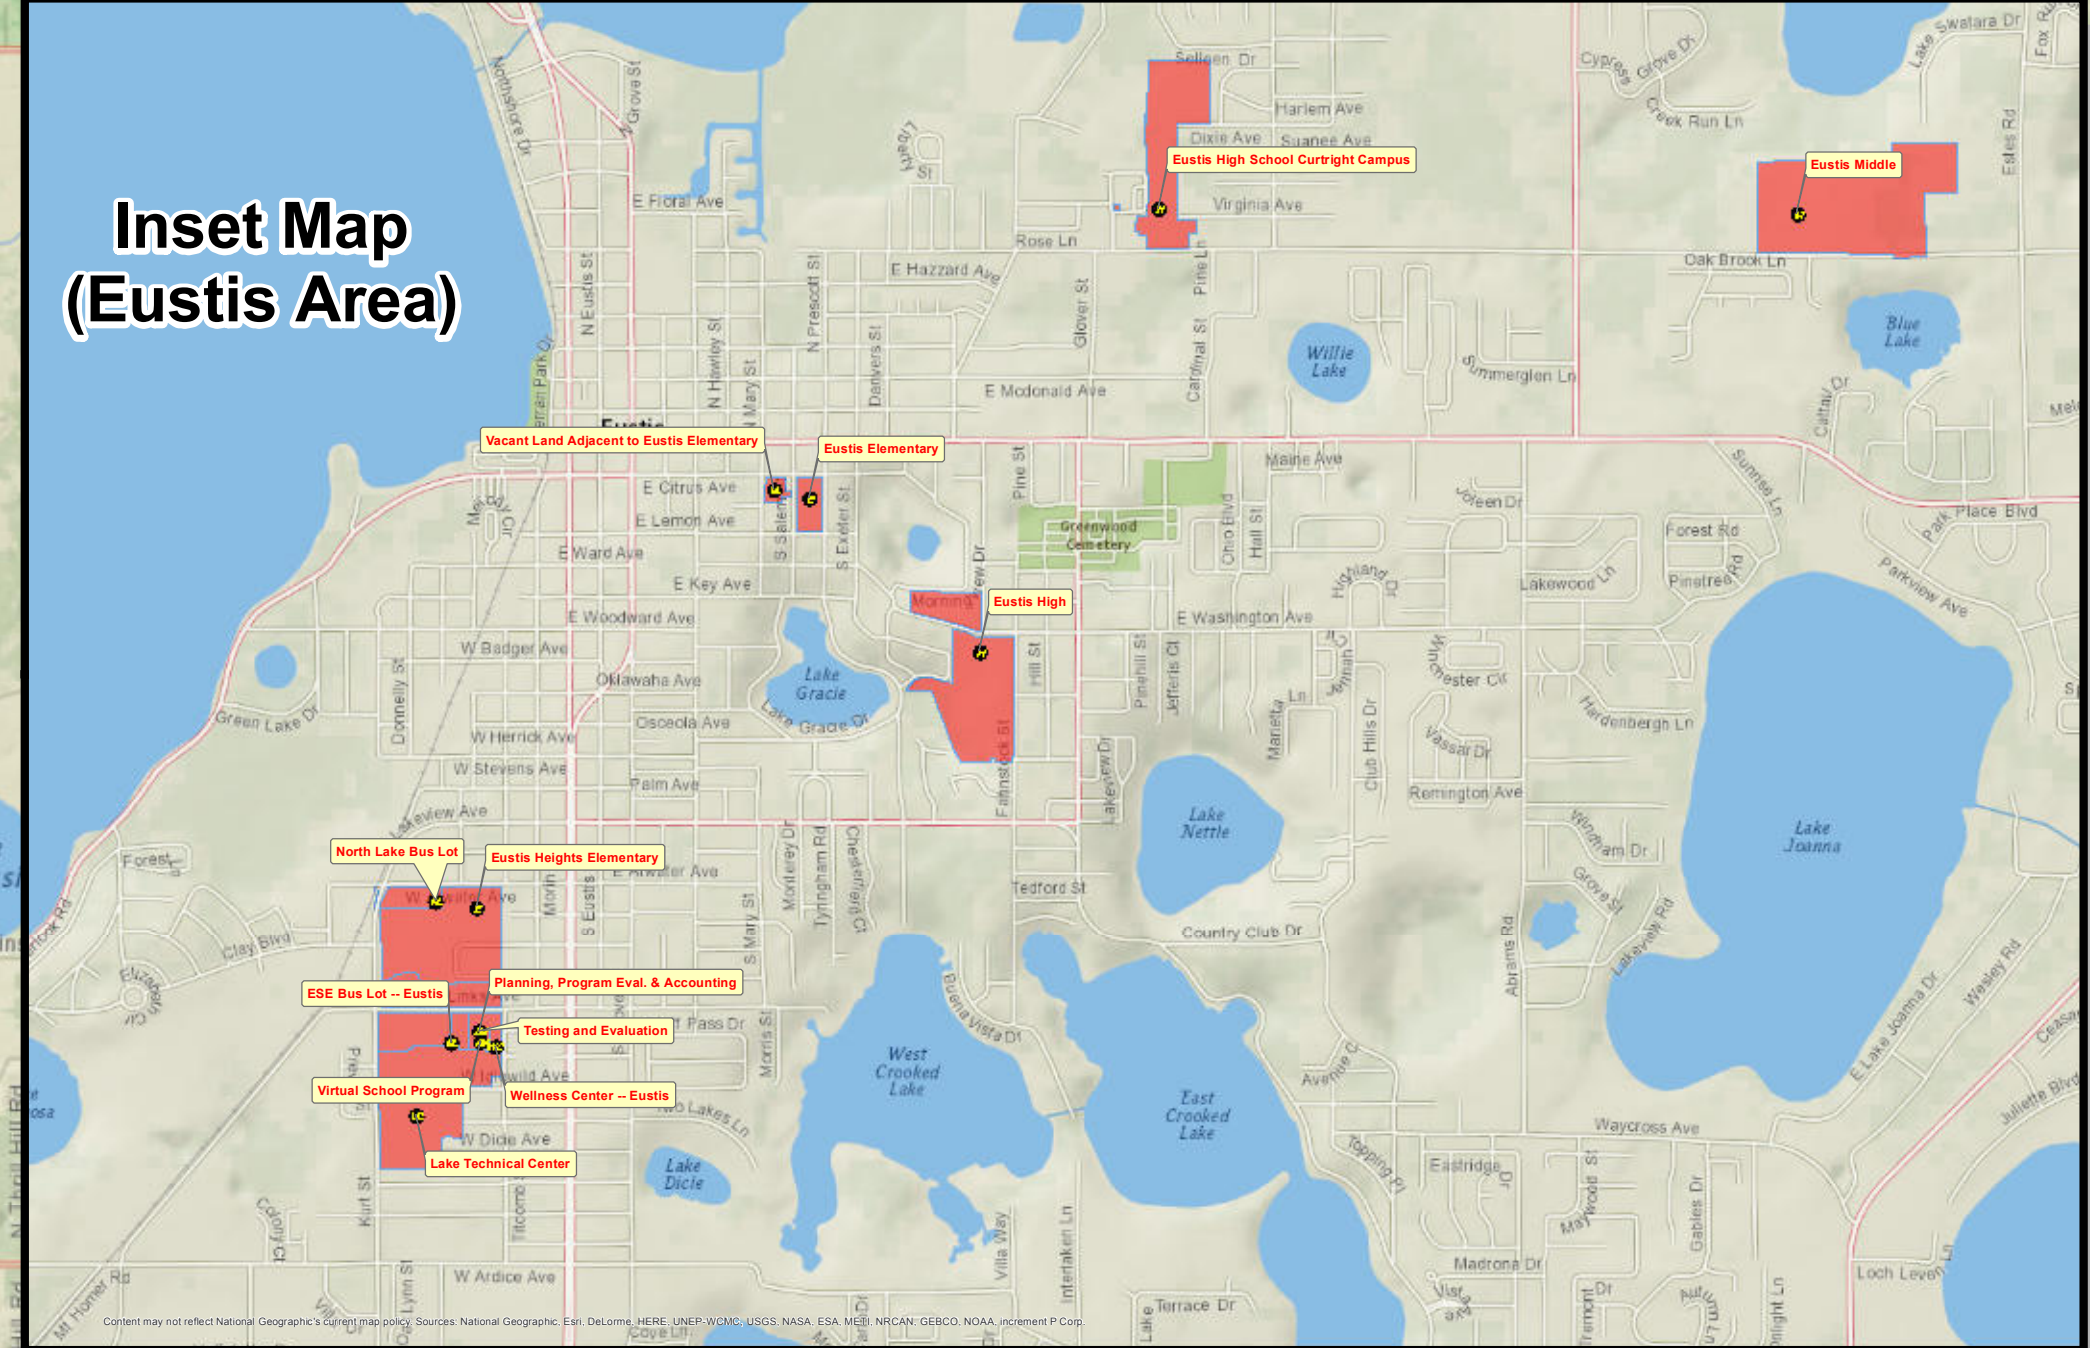

Lake County School Board

District School Facilities Map
Lake County, Florida

50,000 25,000 0 50,000 100,000
Feet

1 inch = 5,000 feet