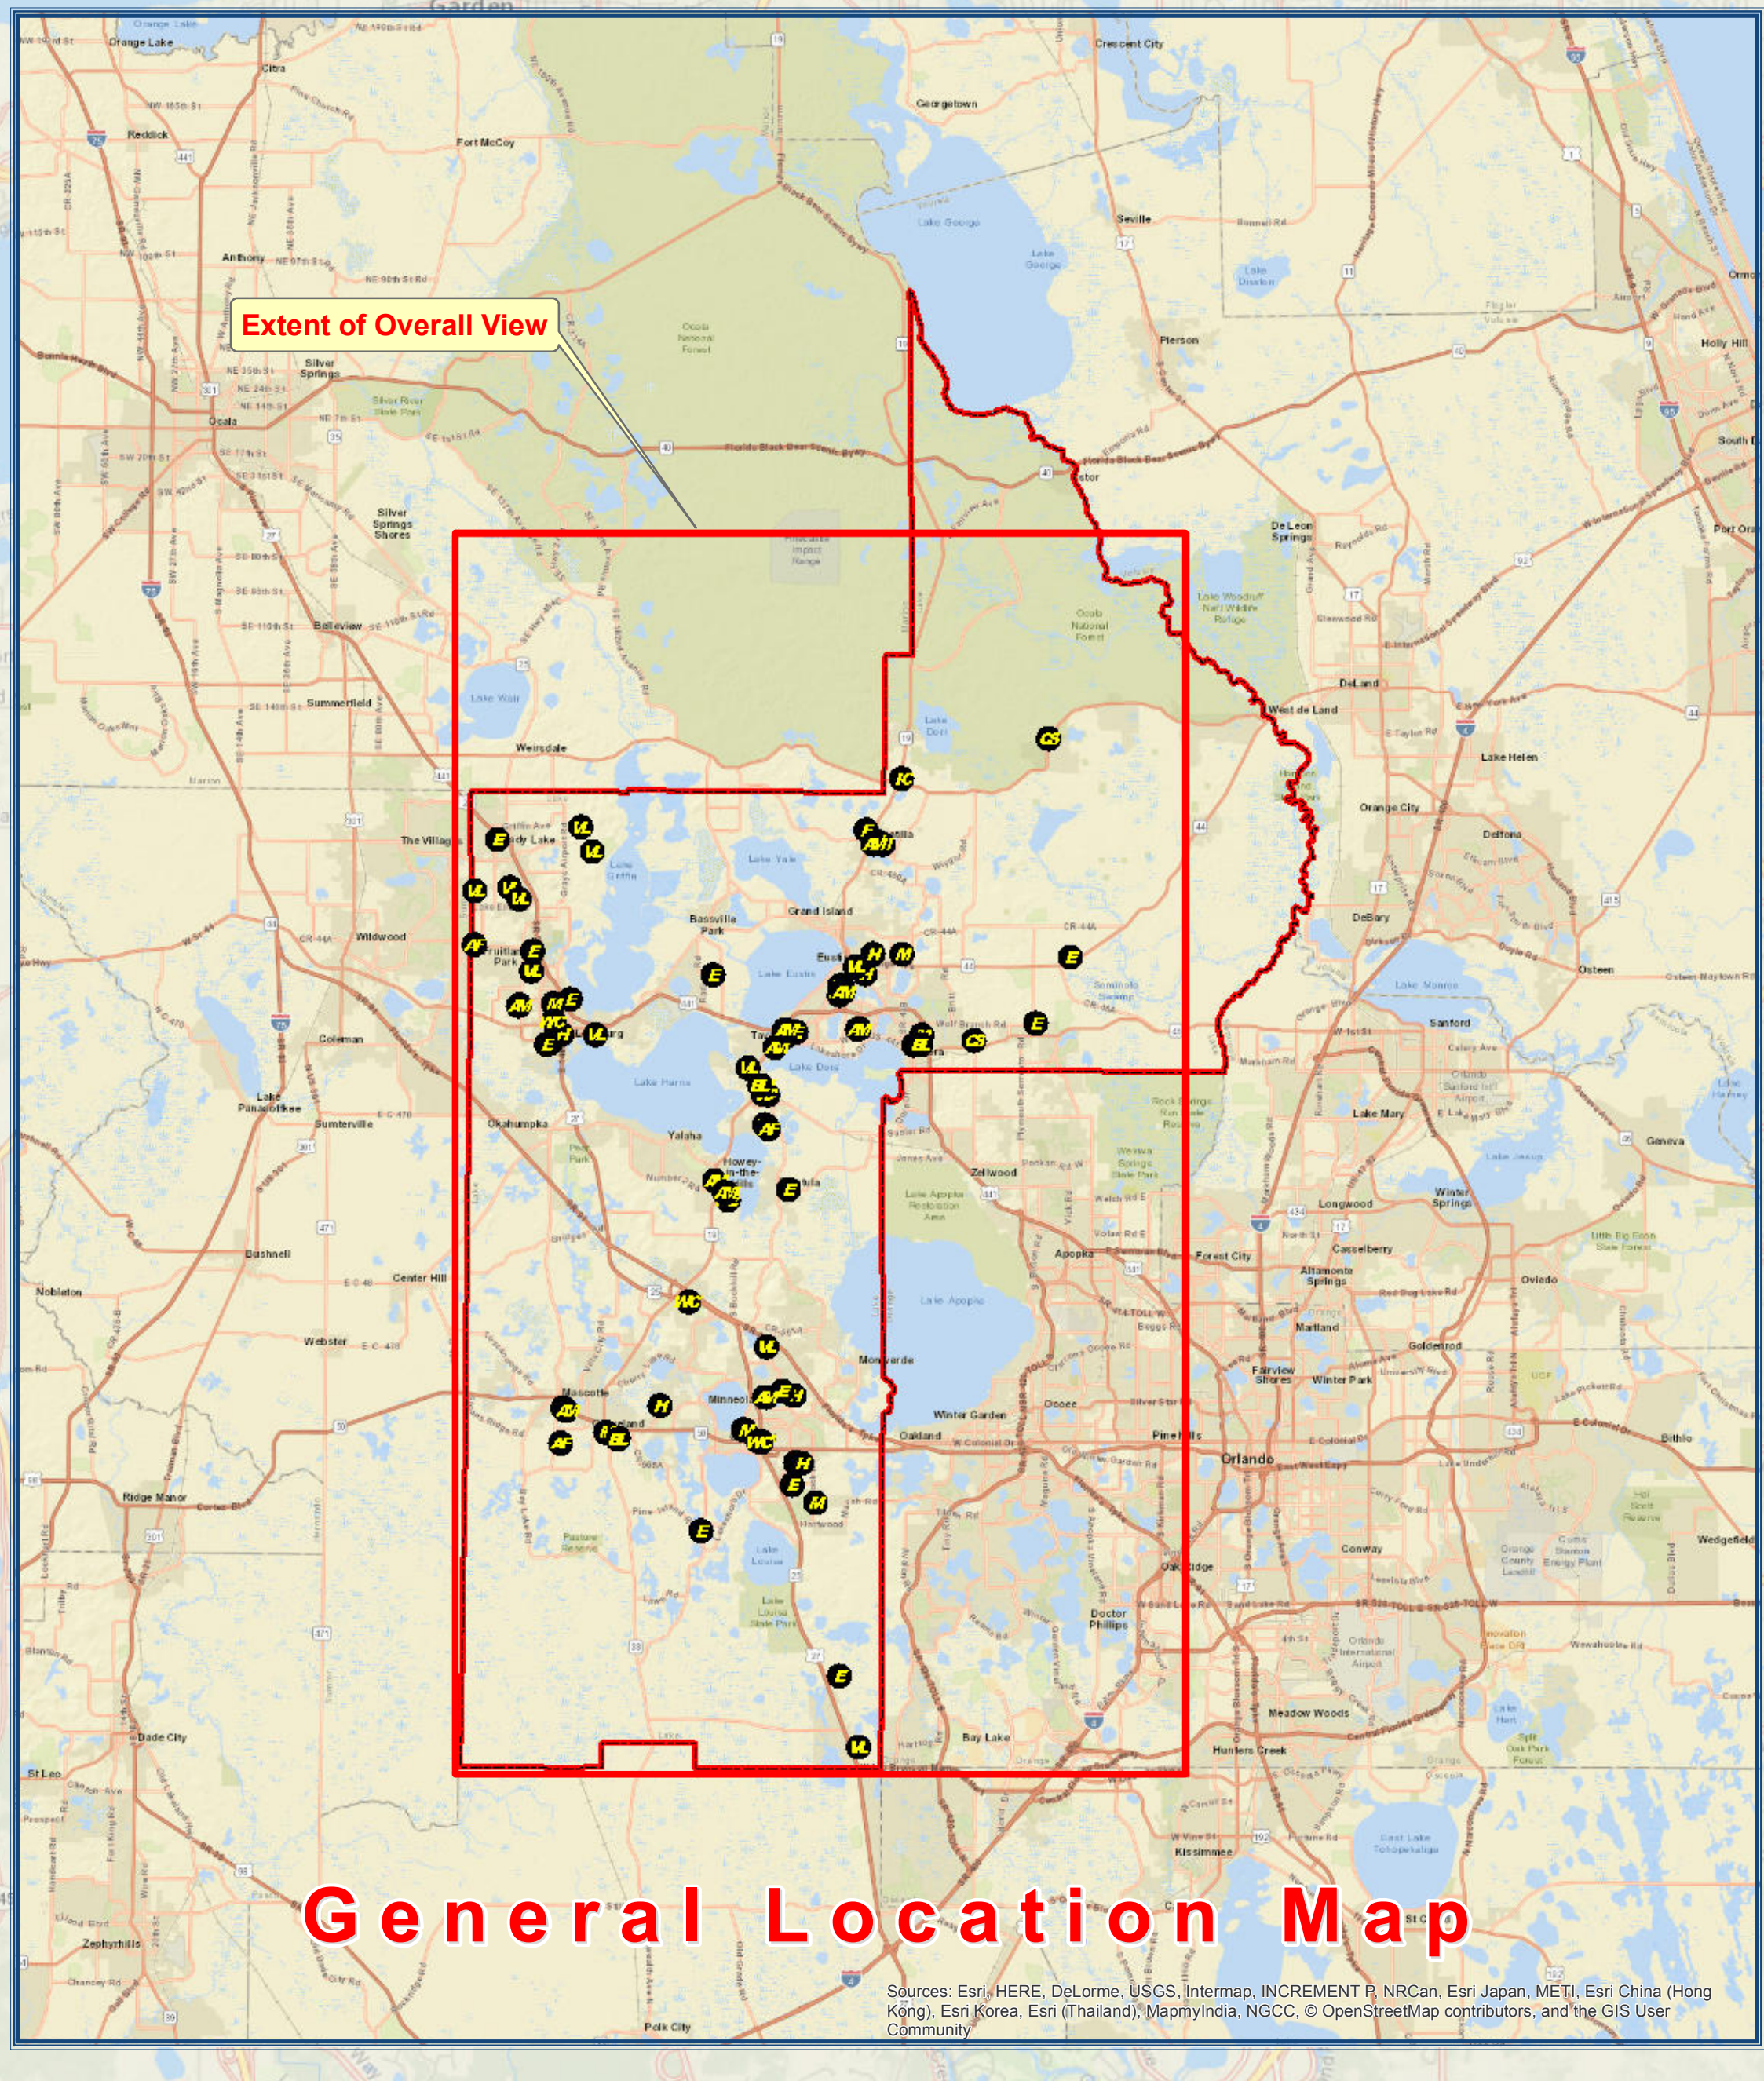

Scan with Smartphone
to Retrieve a PDF
Version of this Map

Legend

County Boundary	Training Complex
District Facility Ownership Boundaries	Pre-K through 12th
All District Facility Locations	
Administrative	Proposed High School
Pre-K Center	Main Transportation Center
Elementary School	Bus Lot
Middle School	Temporary Use
High School	Vacant
Conversion Charter School	Vacant Land
Independent Charter School	Wellness Center
Vocational School