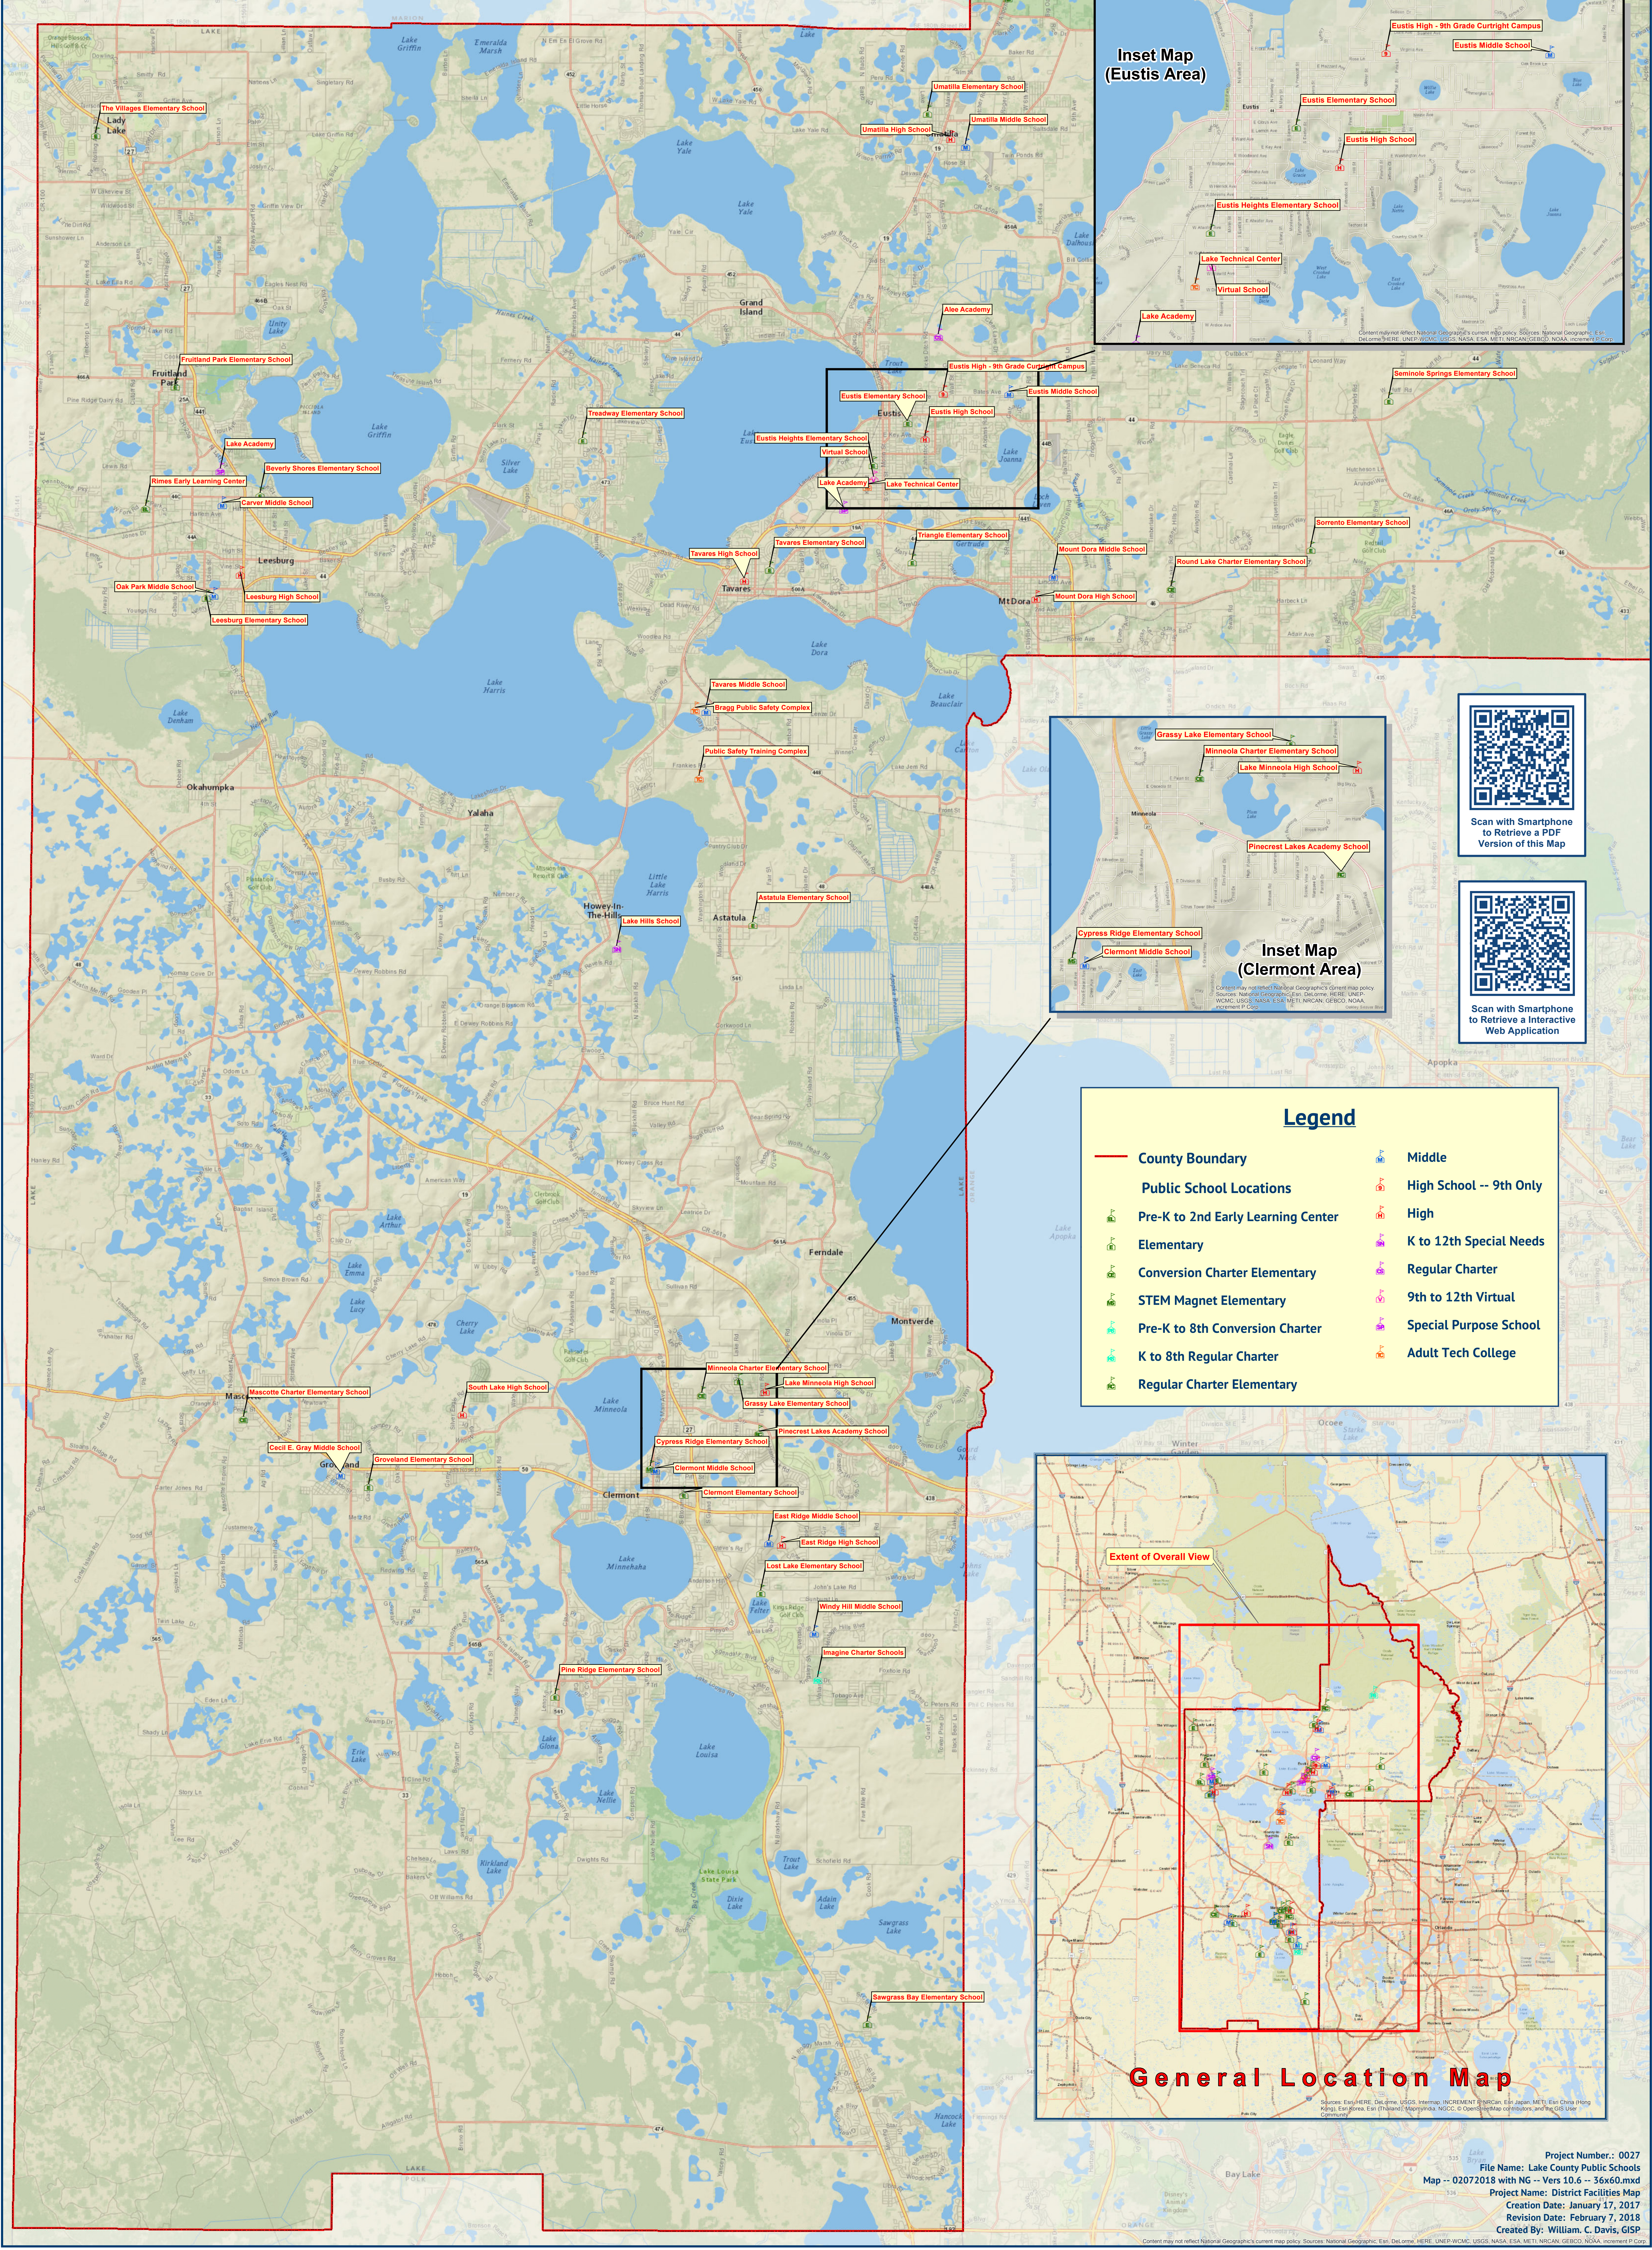

Lake County School District

Public Schools Location Map
Lake County, Florida

10,000 5,000 0 10,000 20,000 Feet

1 inch = 5,000 feet

Legend

	County Boundary		Middle
	Public School Locations		High School -- 9th Only
	Pre-K to 2nd Early Learning Center		High
	Elementary		K to 12th Special Needs
	Conversion Charter Elementary		Regular Charter
	STEM Magnet Elementary		9th to 12th Virtual
	Pre-K to 8th Conversion Charter		Special Purpose School
	K to 8th Regular Charter		Adult Tech College
	Regular Charter Elementary