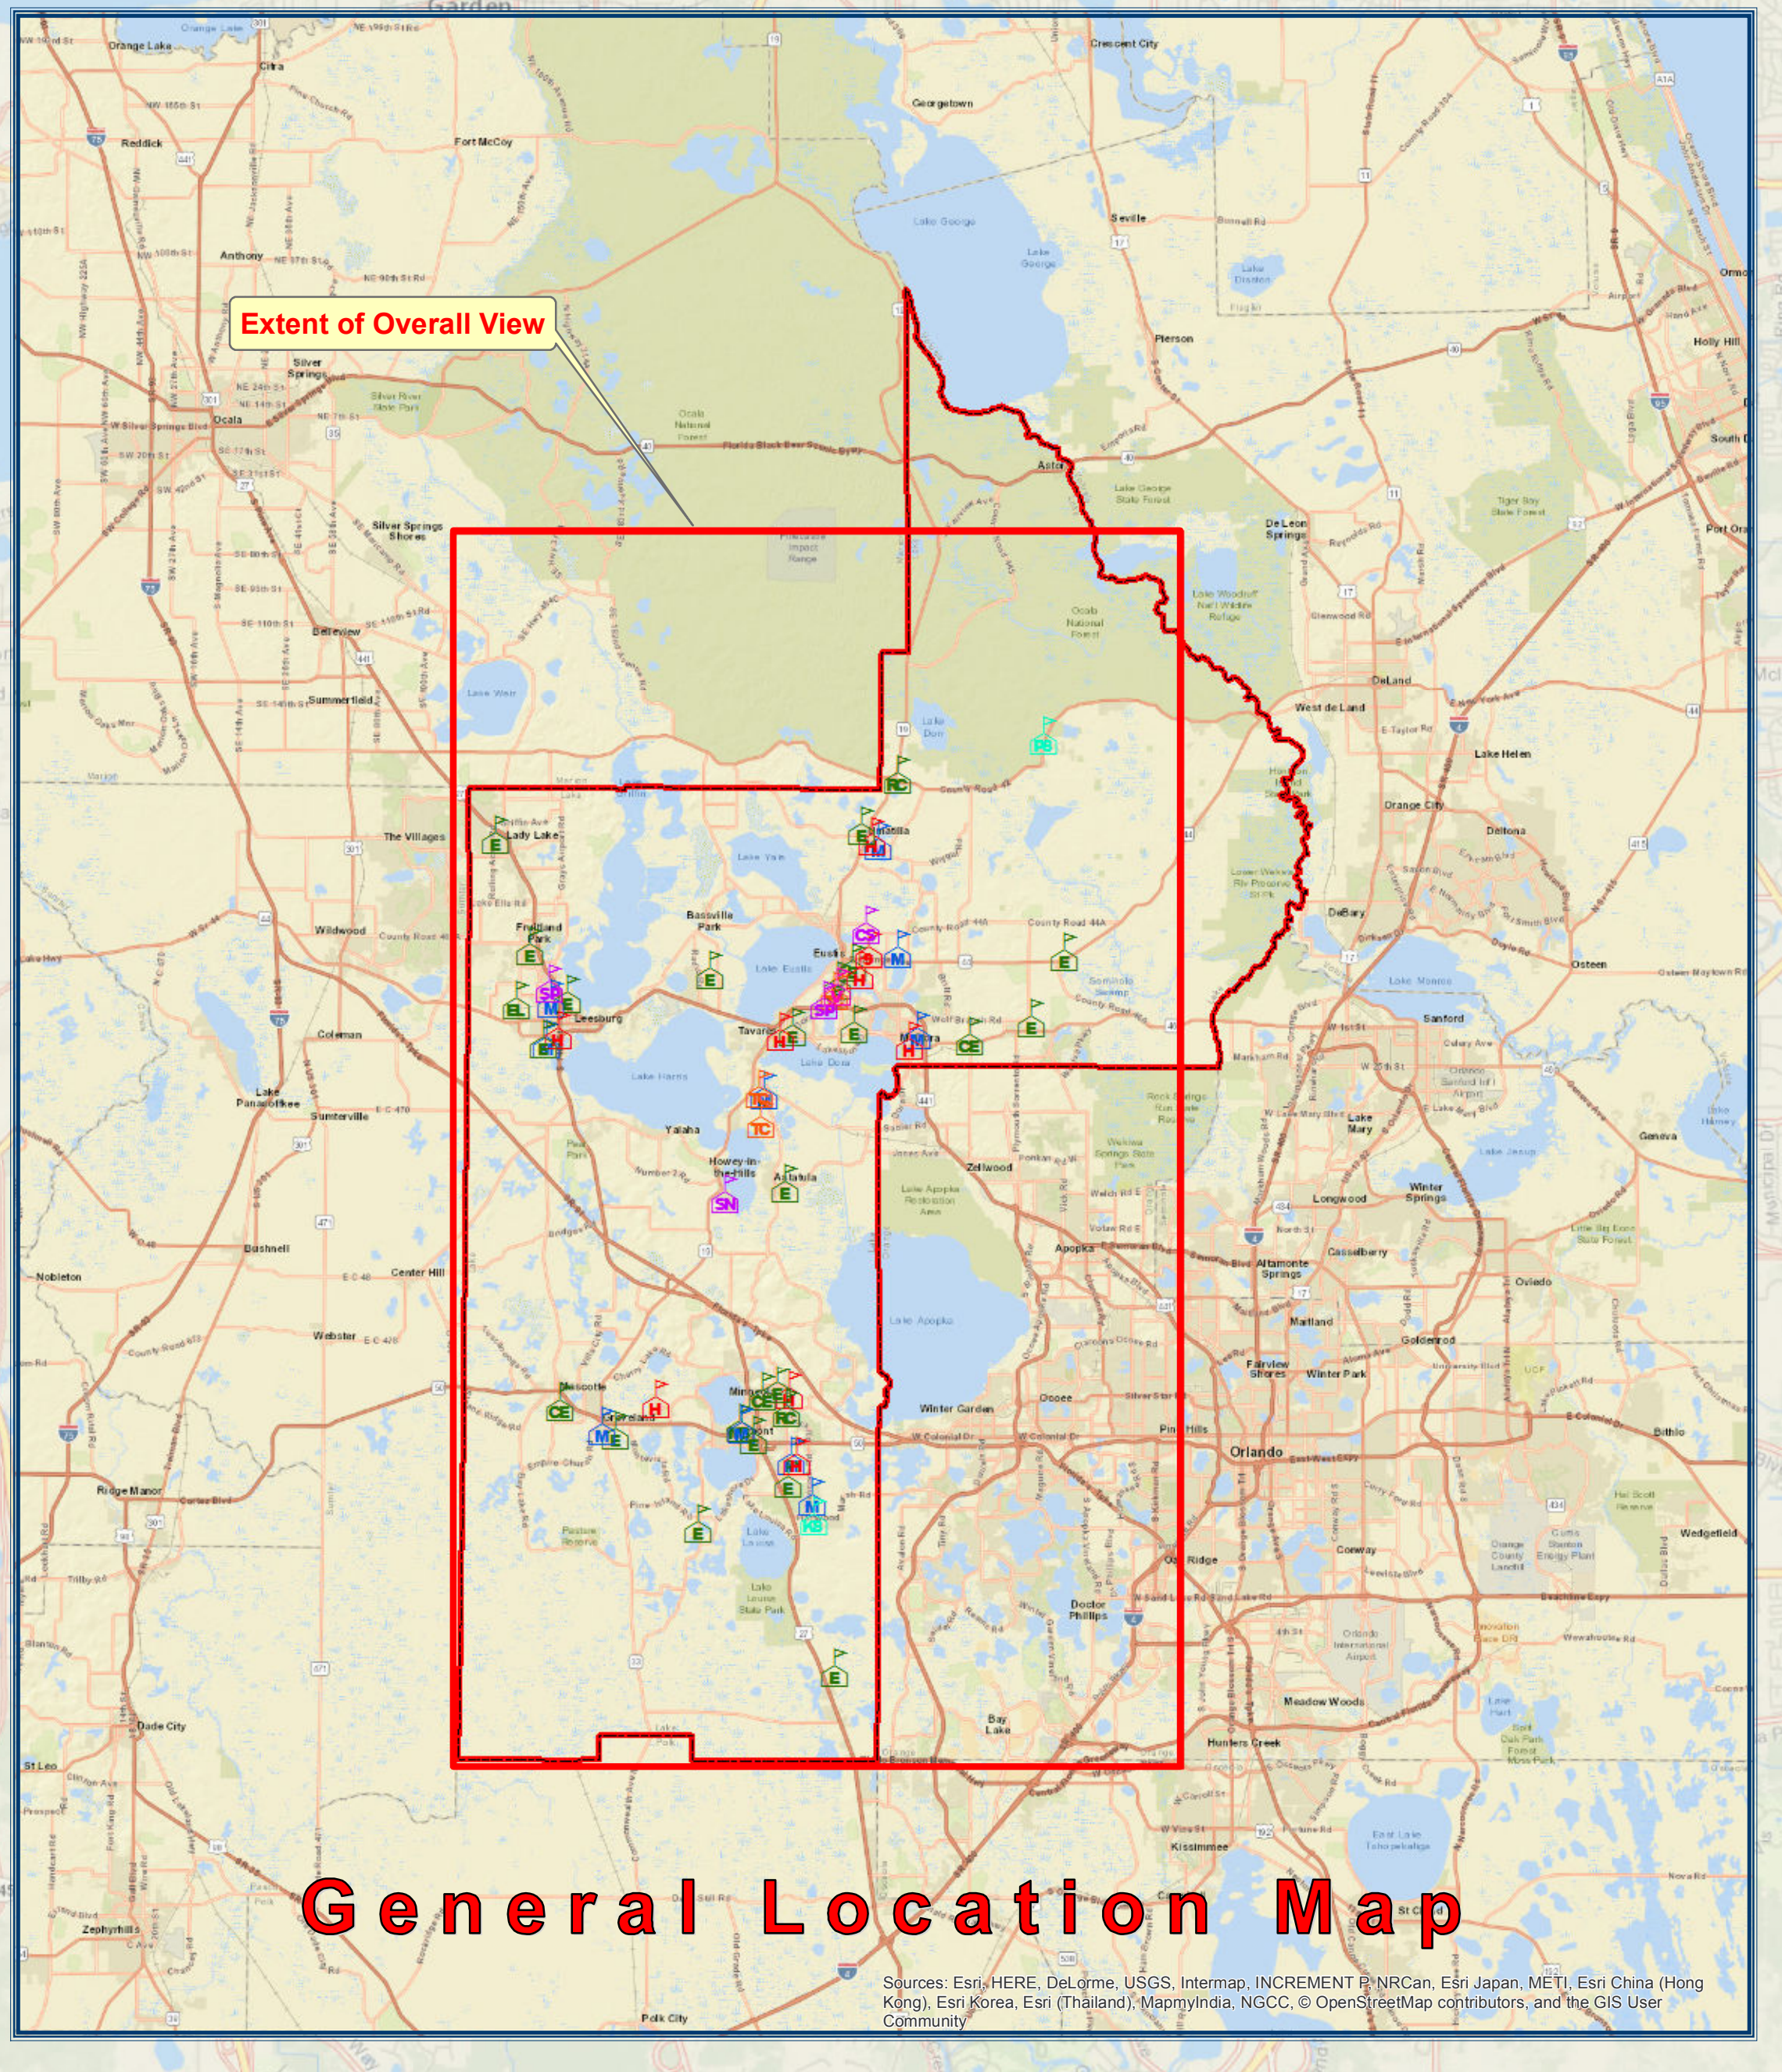

General Location Map

Project Number: 0027
File Name: Lake County Public Schools
Map -- 02072018 with MC -- Vers 10.6 -- 36x60.mxd
Project Name: District Facilities Map
Creation Date: January 17, 2017
Revision Date: February 7, 2018
Created By: William C. Davis, GISP