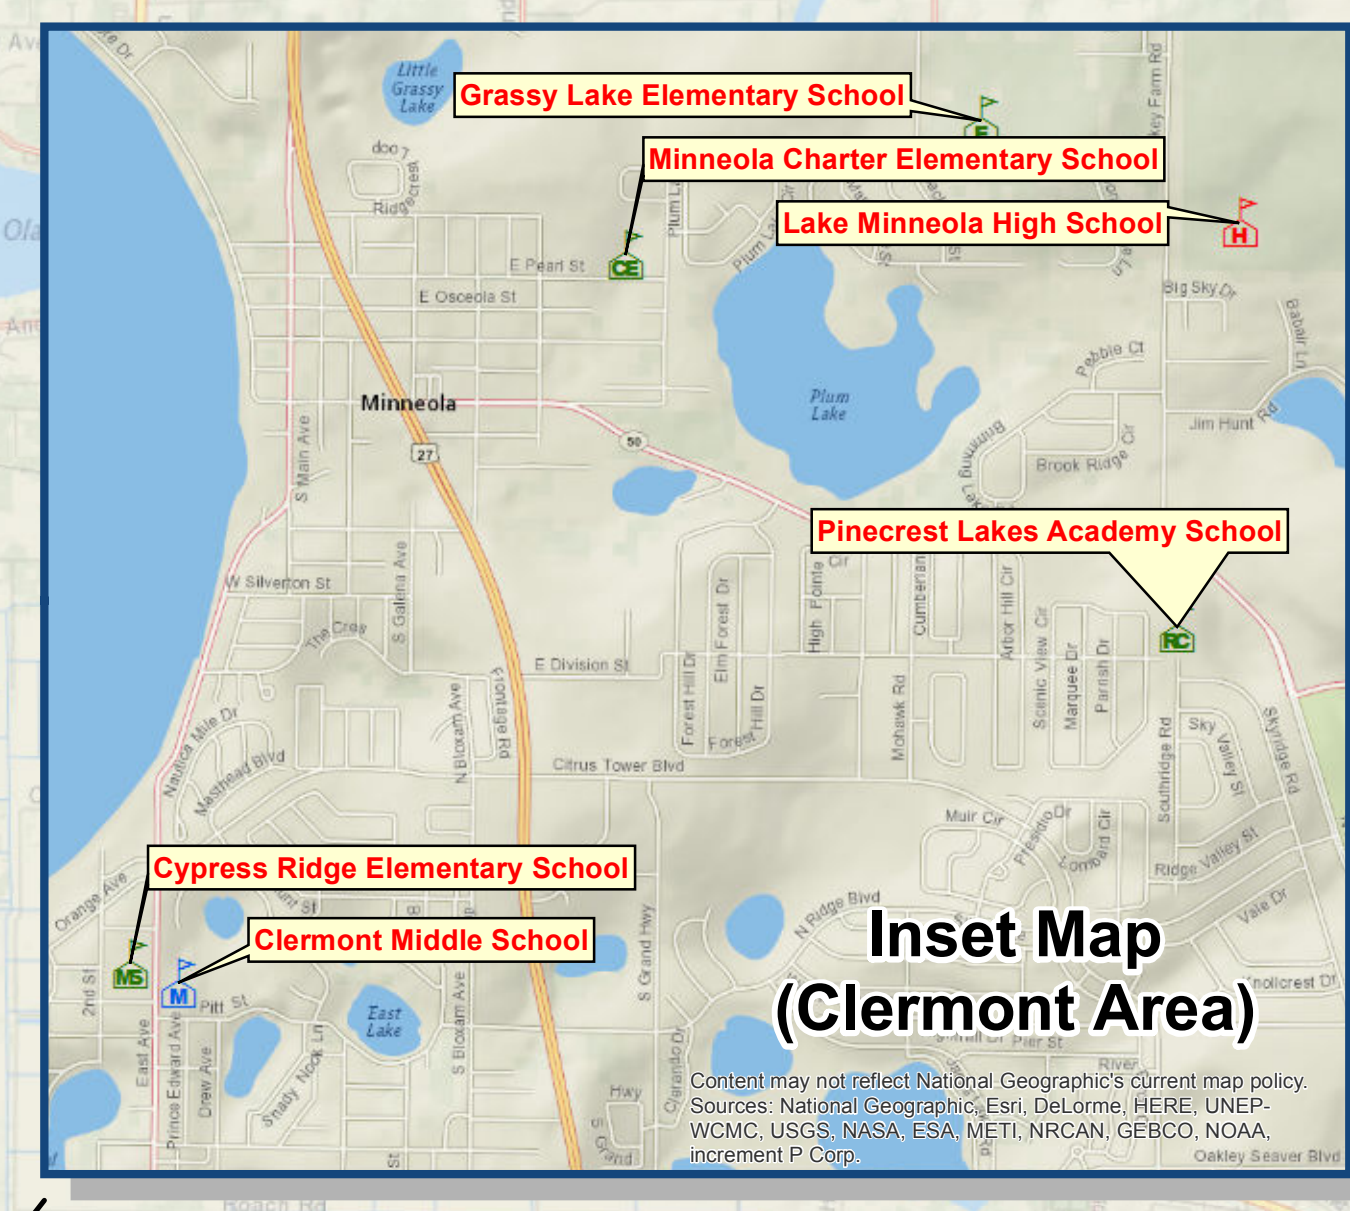

Lake County School District

Public Schools Location Map
Lake County, Florida

10,000 5,000 0 10,000 20,000 Feet

1 inch = 5,000 feet

Legend

	County Boundary		Middle
	Public School Locations		High School -- 9th Only
	Pre-K to 2nd Early Learning Center		High
	Elementary		K to 12th Special Needs
	Conversion Charter Elementary		Regular Charter
	STEM Magnet Elementary		9th to 12th Virtual
	Pre-K to 8th Conversion Charter		Special Purpose School
	K to 8th Regular Charter		Adult Tech College
	Regular Charter Elementary