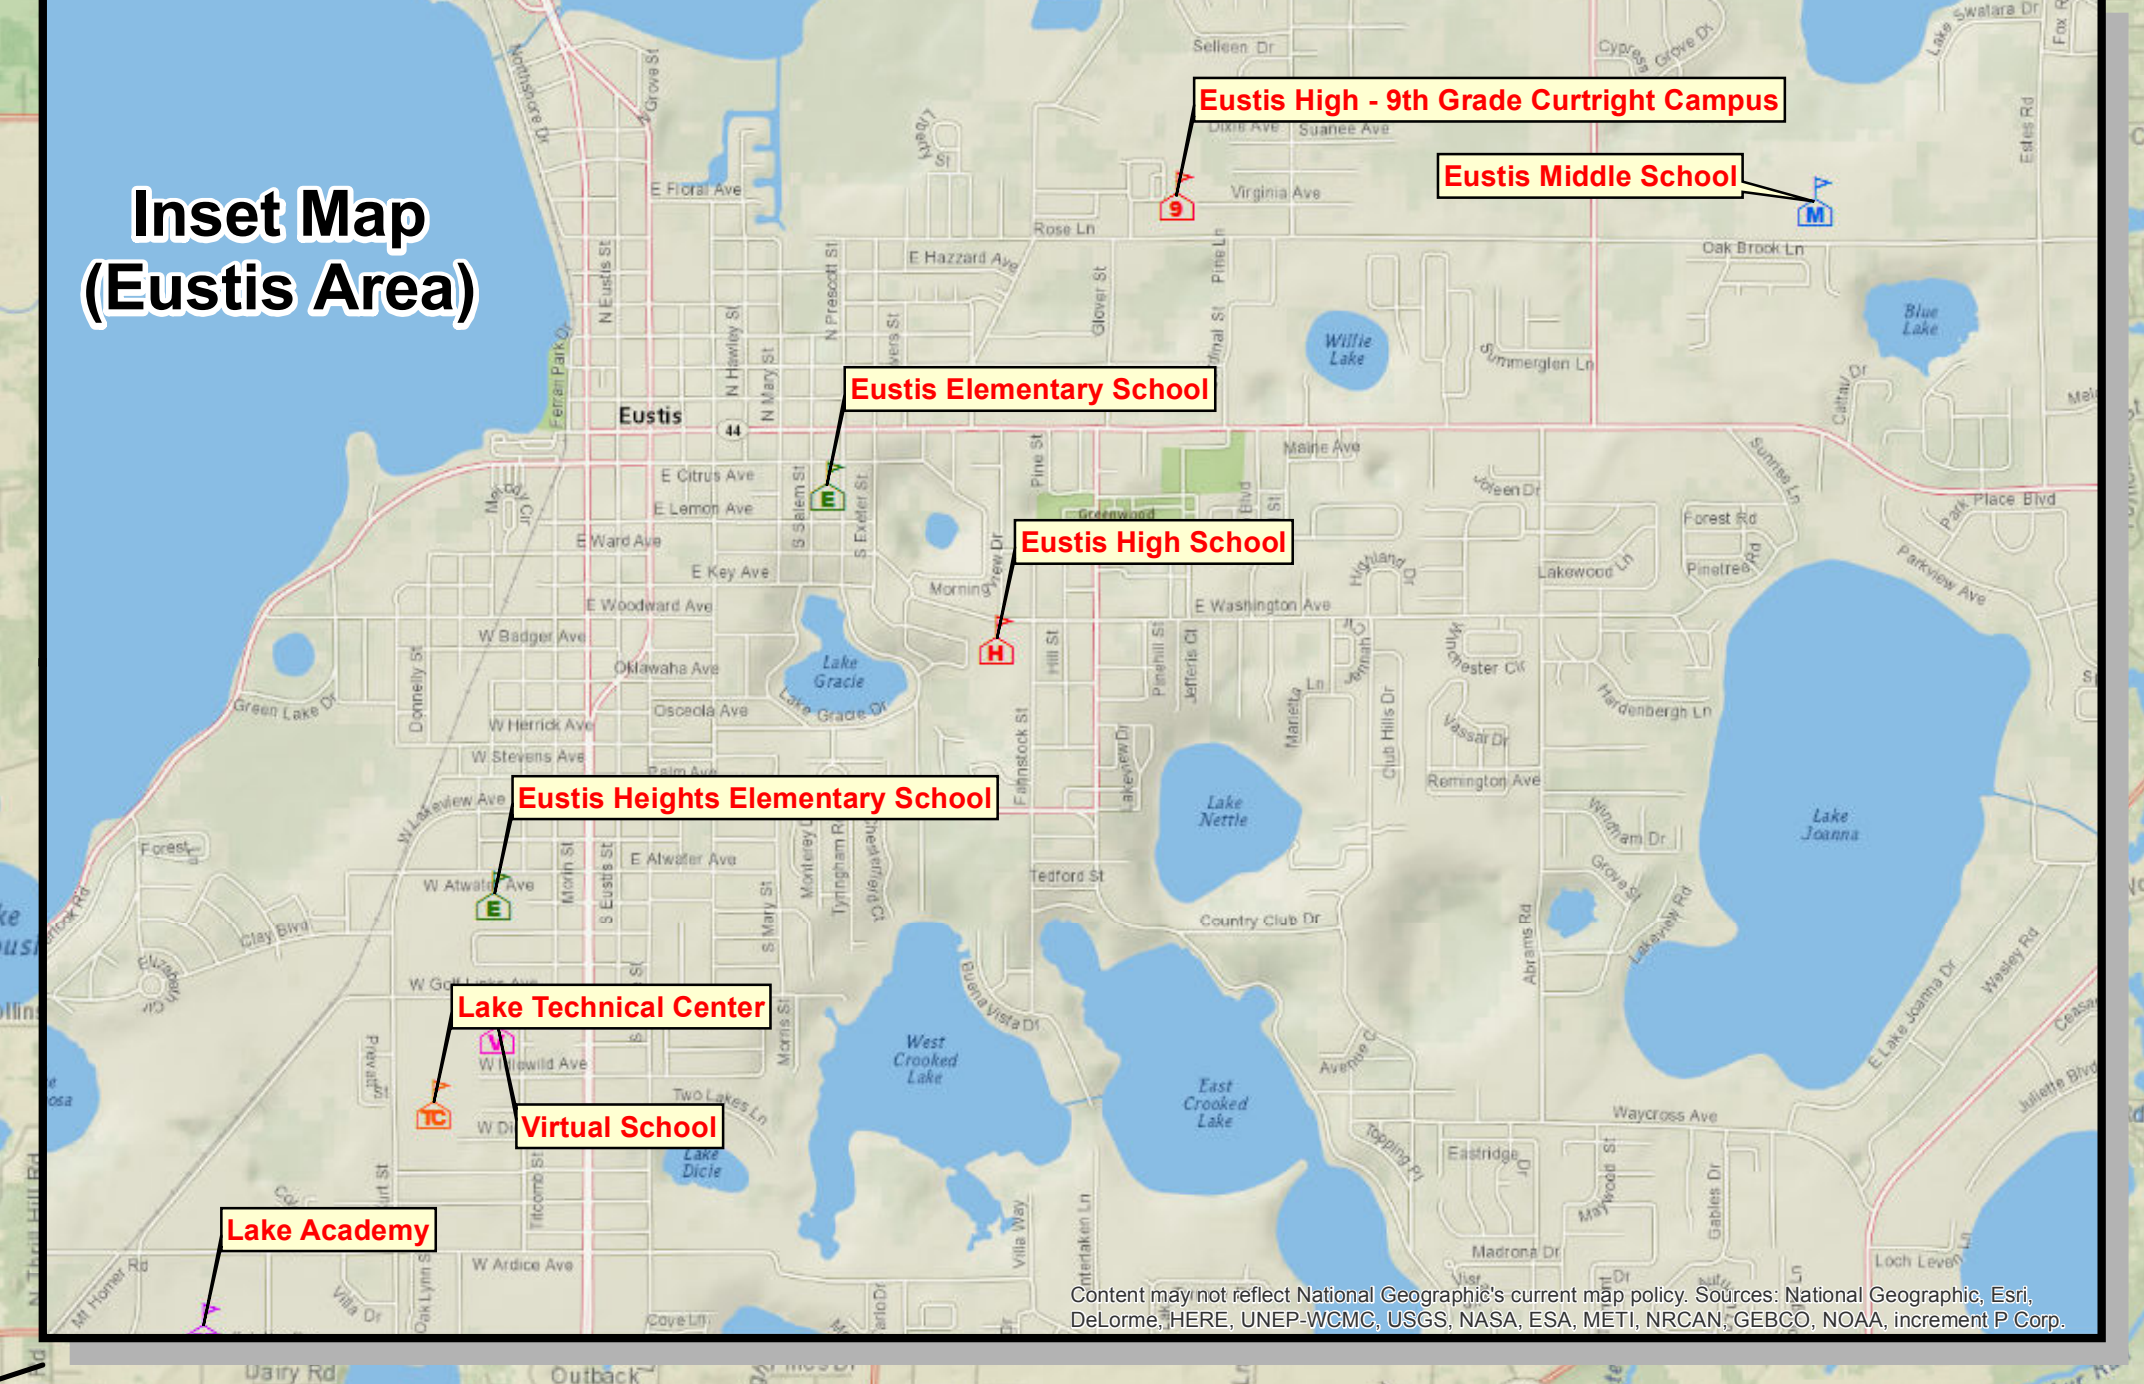

Lake County School District

Public Schools Location Map
Lake County, Florida

10,000 5,000 0 10,000 20,000 Feet

1 inch = 5,000 feet

Legend

	County Boundary		Middle
	Public School Locations		High School -- 9th Only
	Pre-K to 2nd Early Learning Center		High
	Elementary		K to 12th Special Needs
	Conversion Charter Elementary		Regular Charter
	STEM Magnet Elementary		9th to 12th Virtual
	Pre-K to 8th Conversion Charter		Special Purpose School
	K to 8th Regular Charter		Adult Tech College
	Regular Charter Elementary