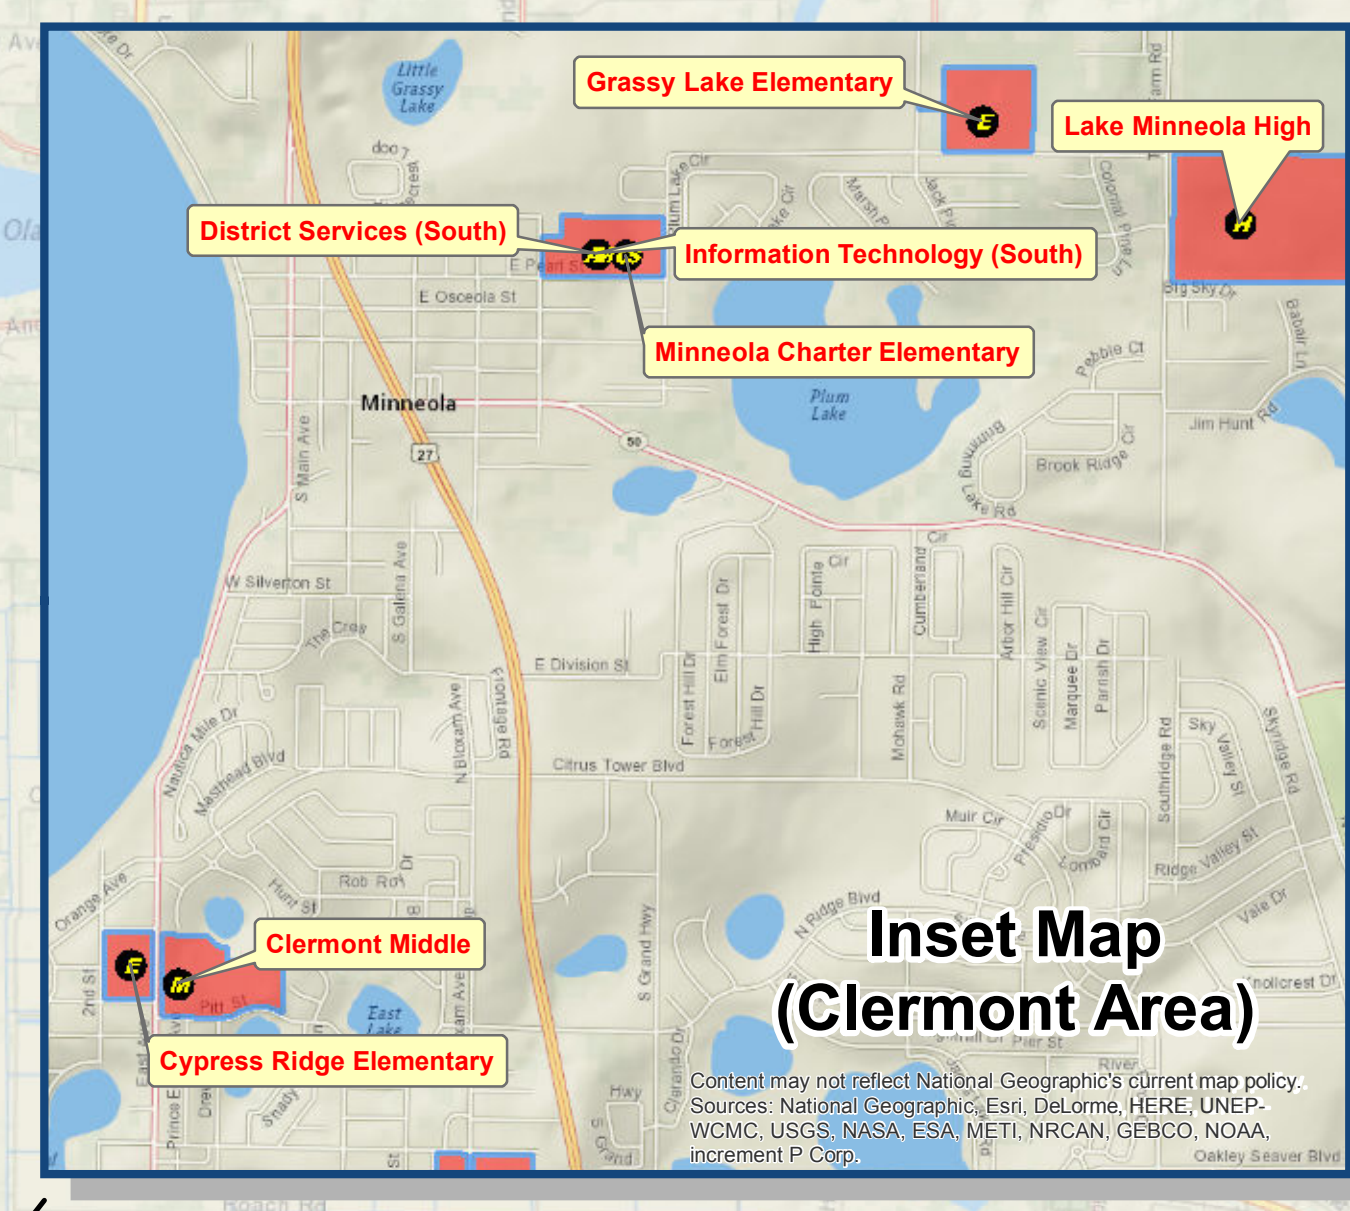

Lake County School Board

District Facilities Location Map Lake County, Florida

10,000 5,000 0 10,000 20,000
Feet

1 inch = 5,000 feet