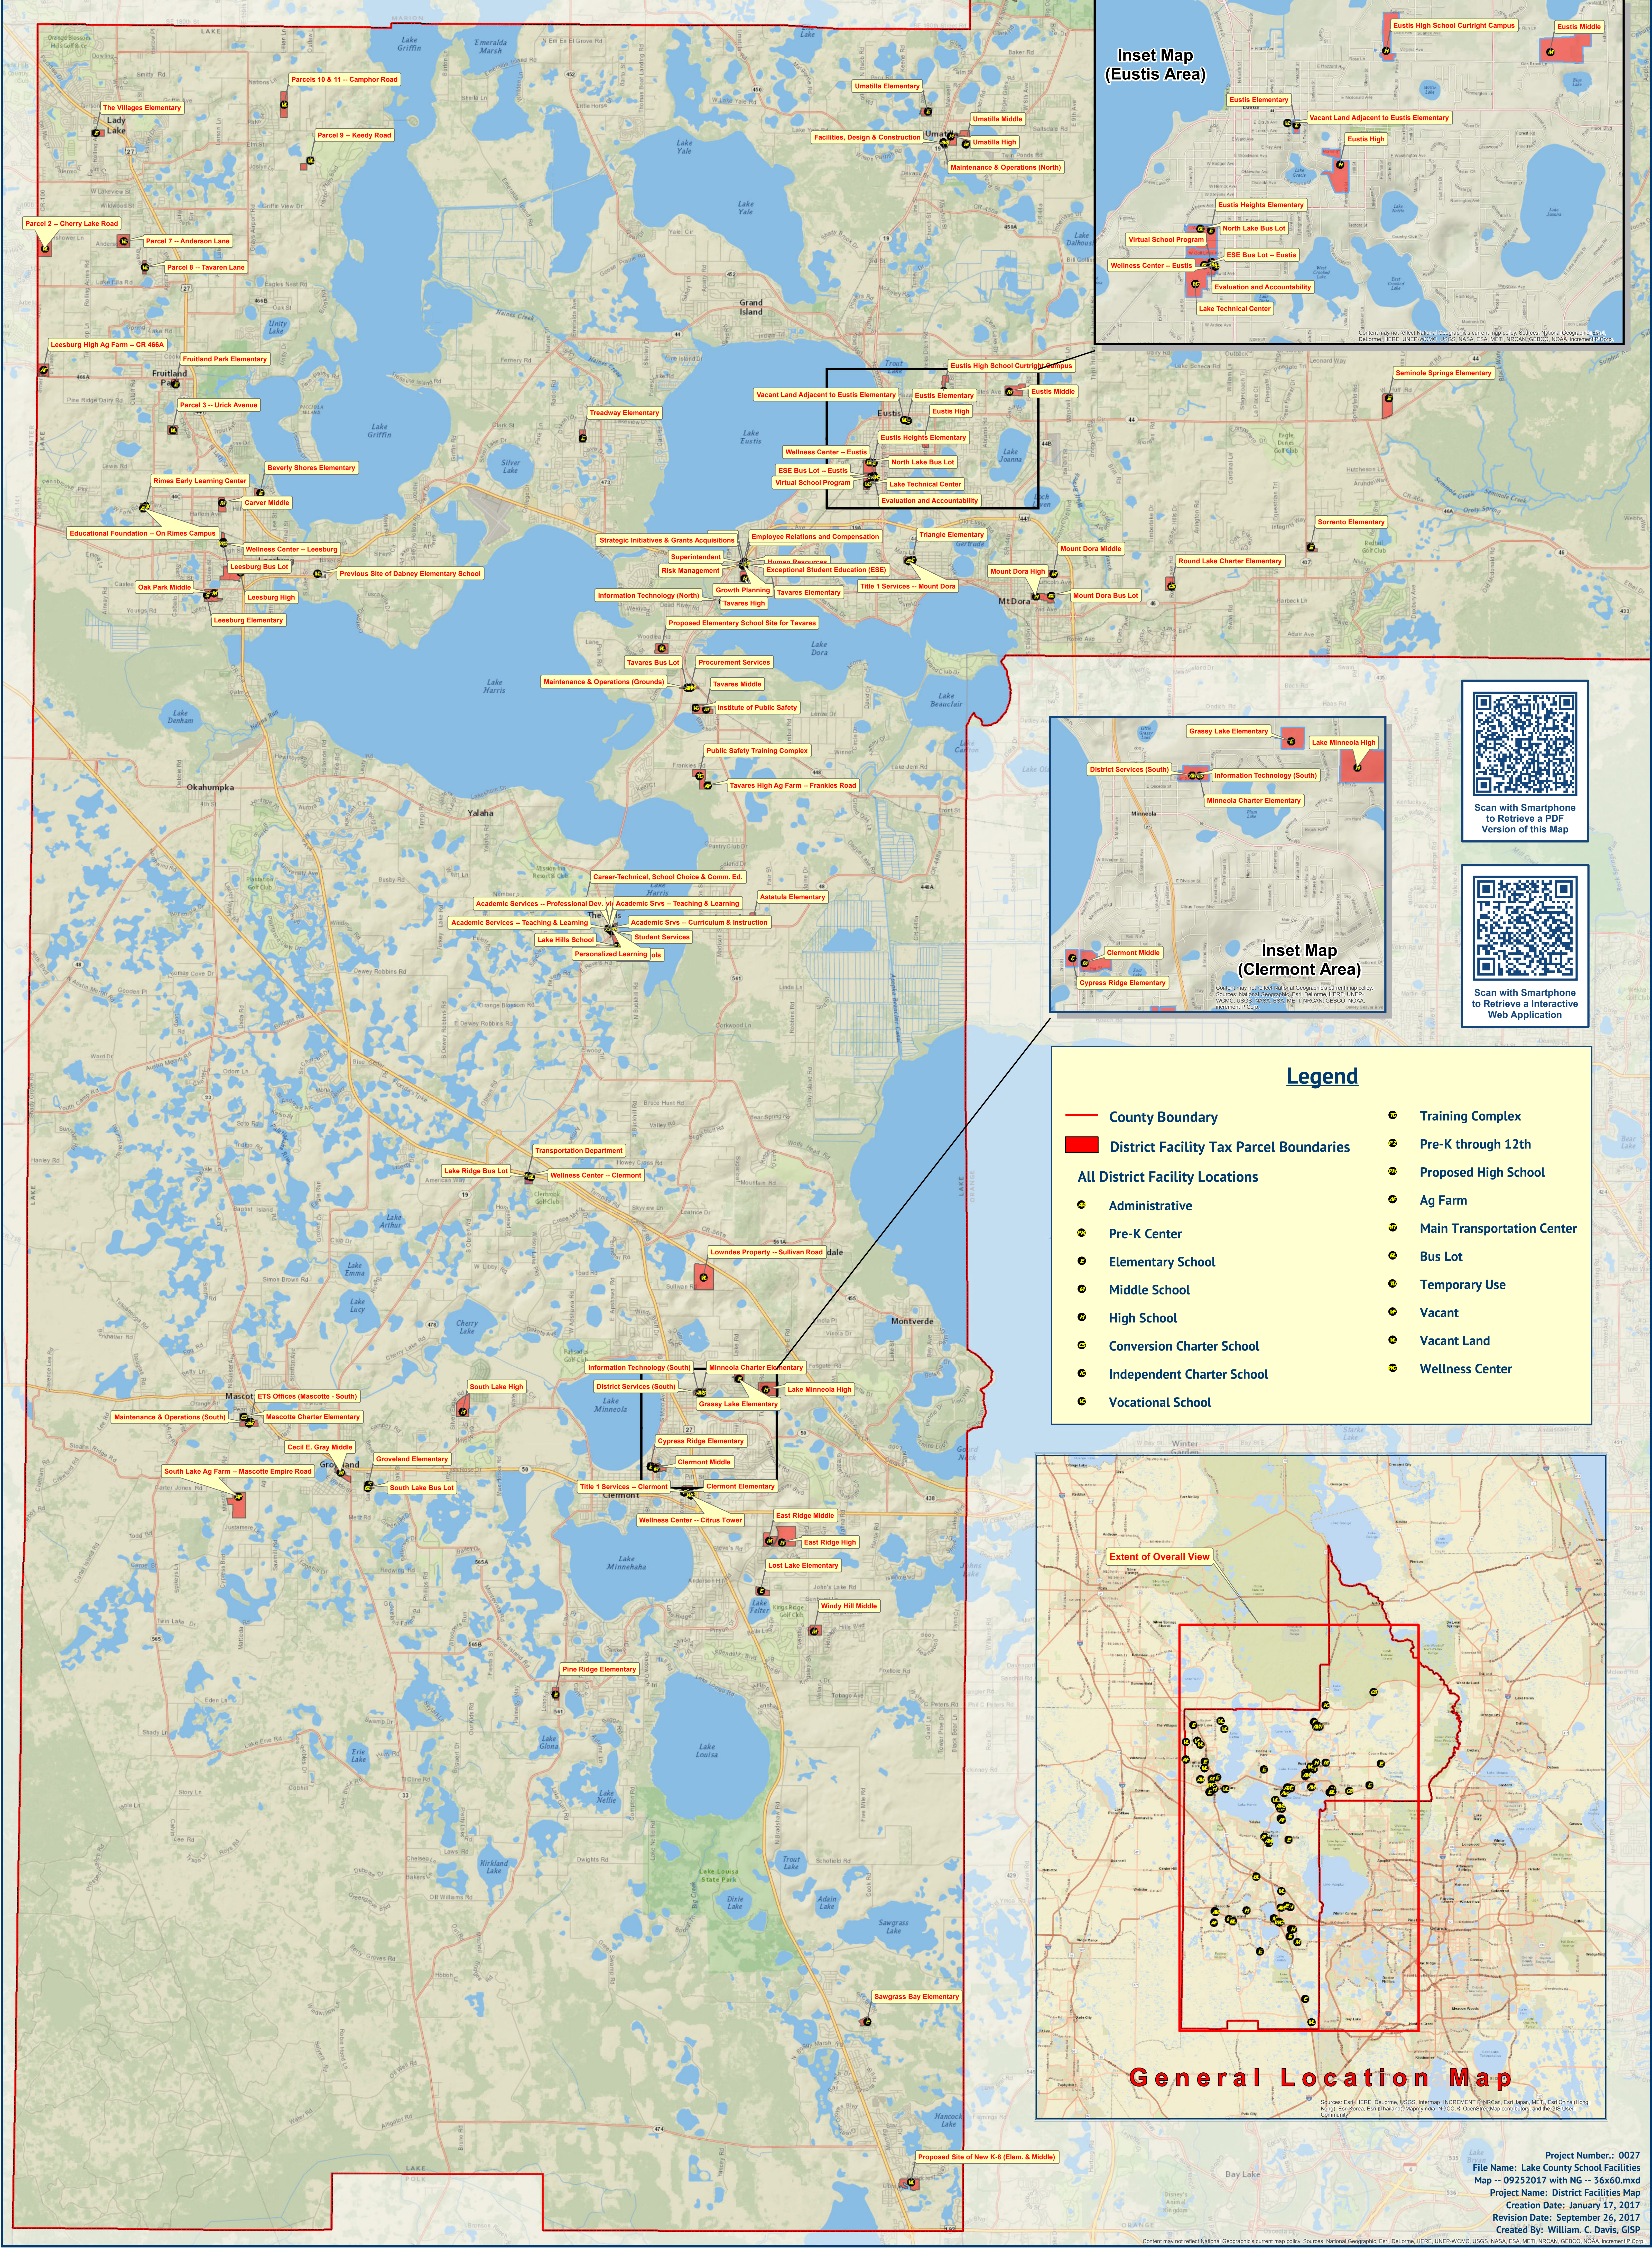

Lake County School Board

District Facilities Location Map Lake County, Florida

10,000 5,000 0 10,000 20,000
Feet

1 inch = 5,000 feet