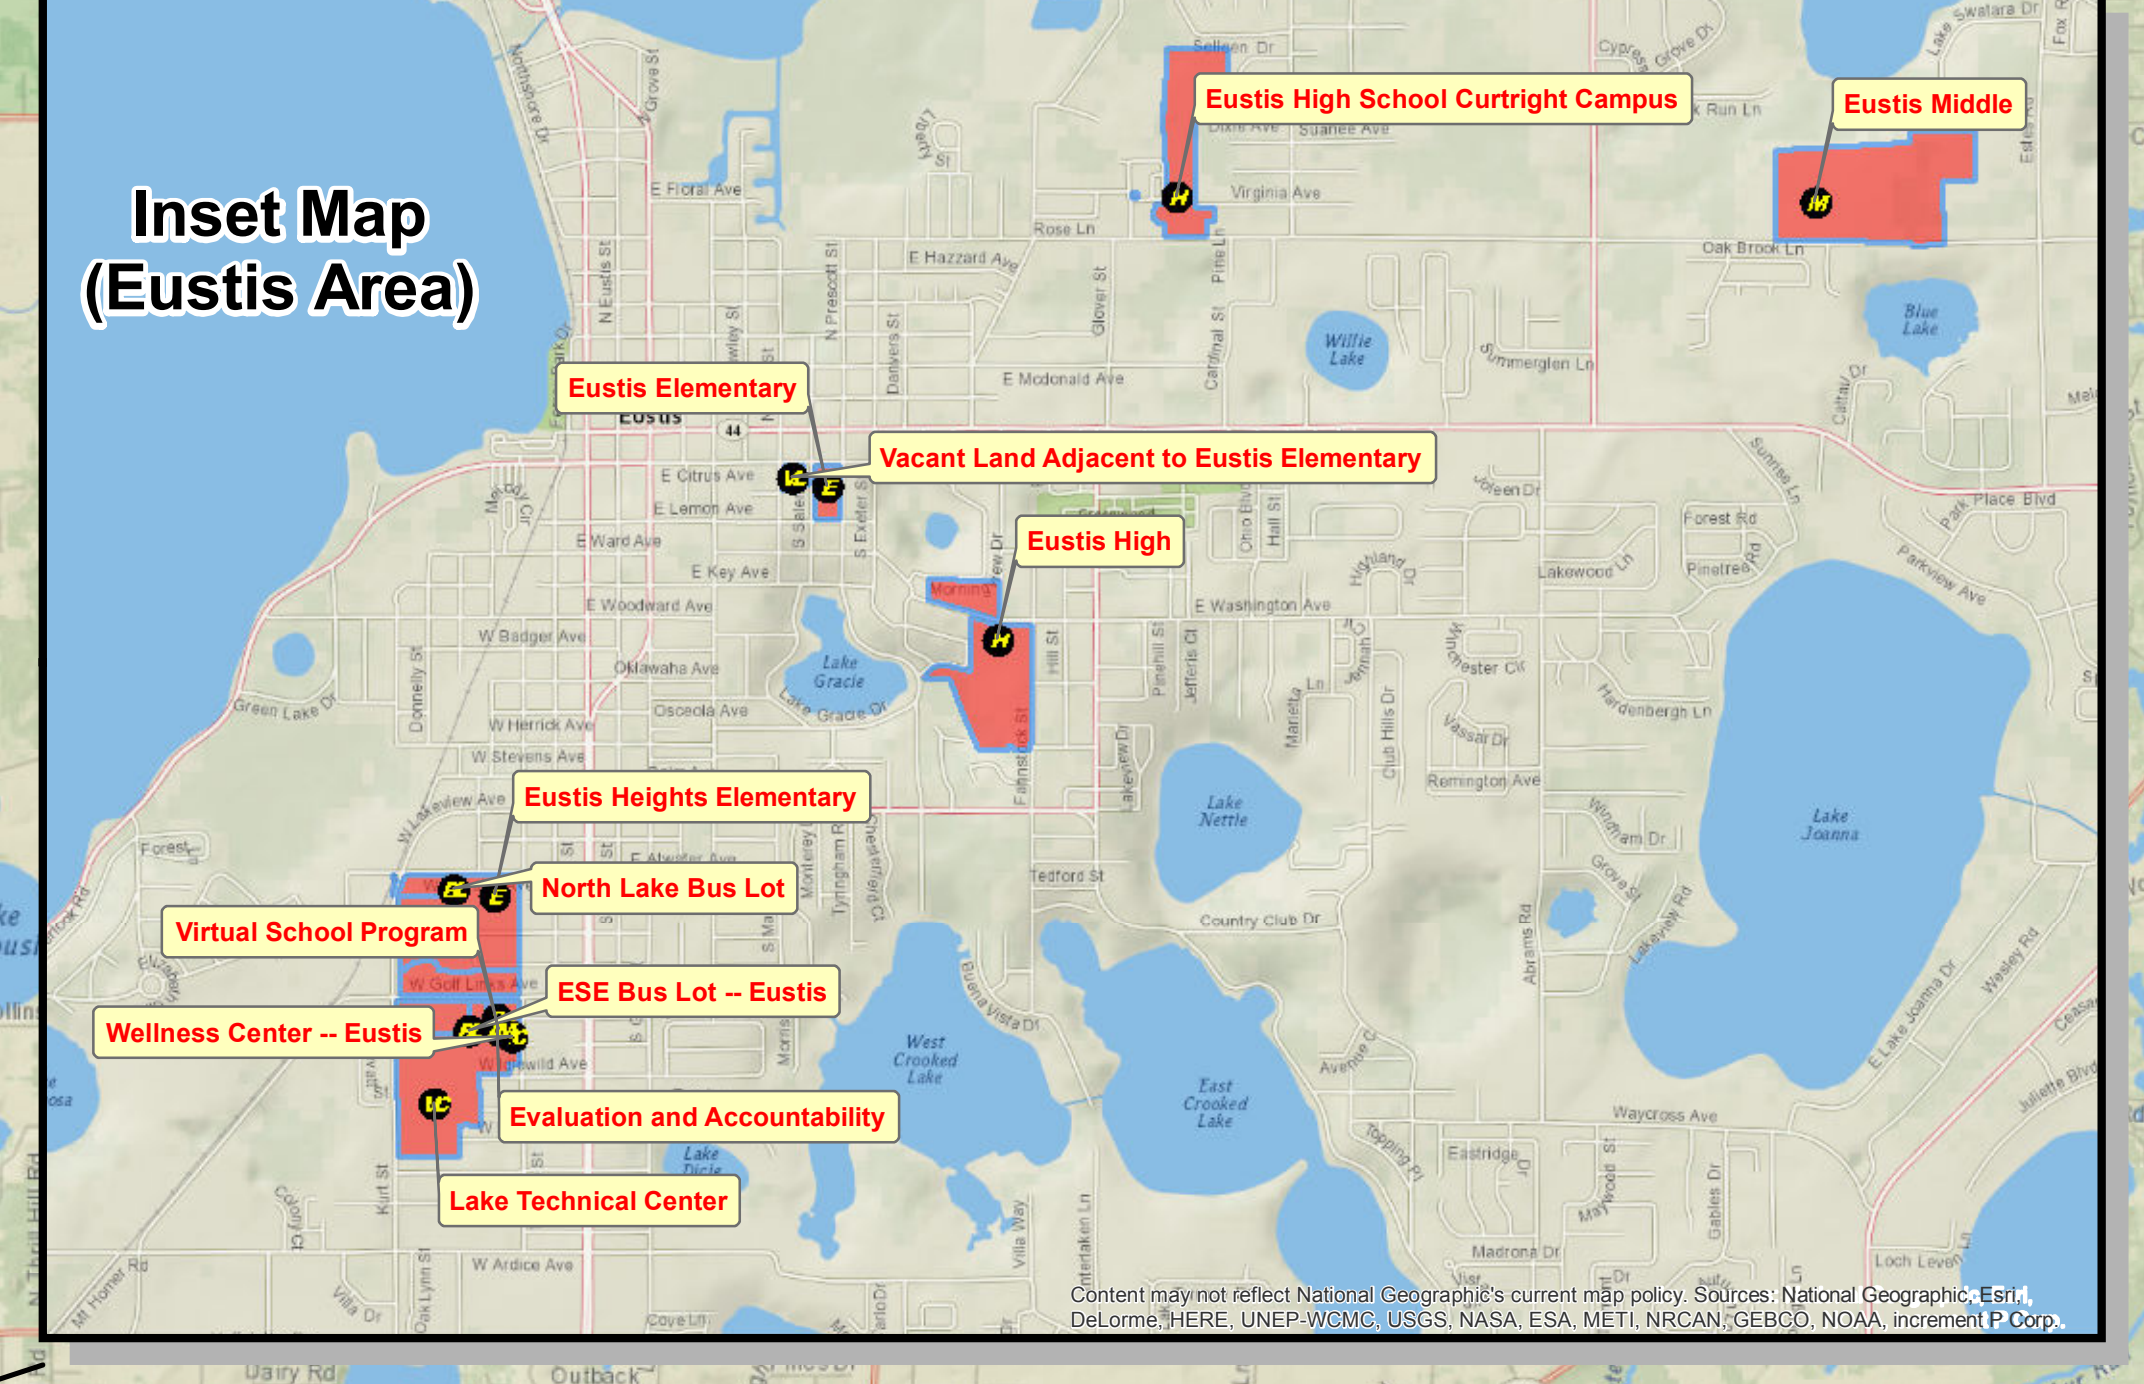

Lake County School Board

District Facilities Location Map Lake County, Florida

10,000 5,000 0 10,000 20,000
Feet

1 inch = 5,000 feet