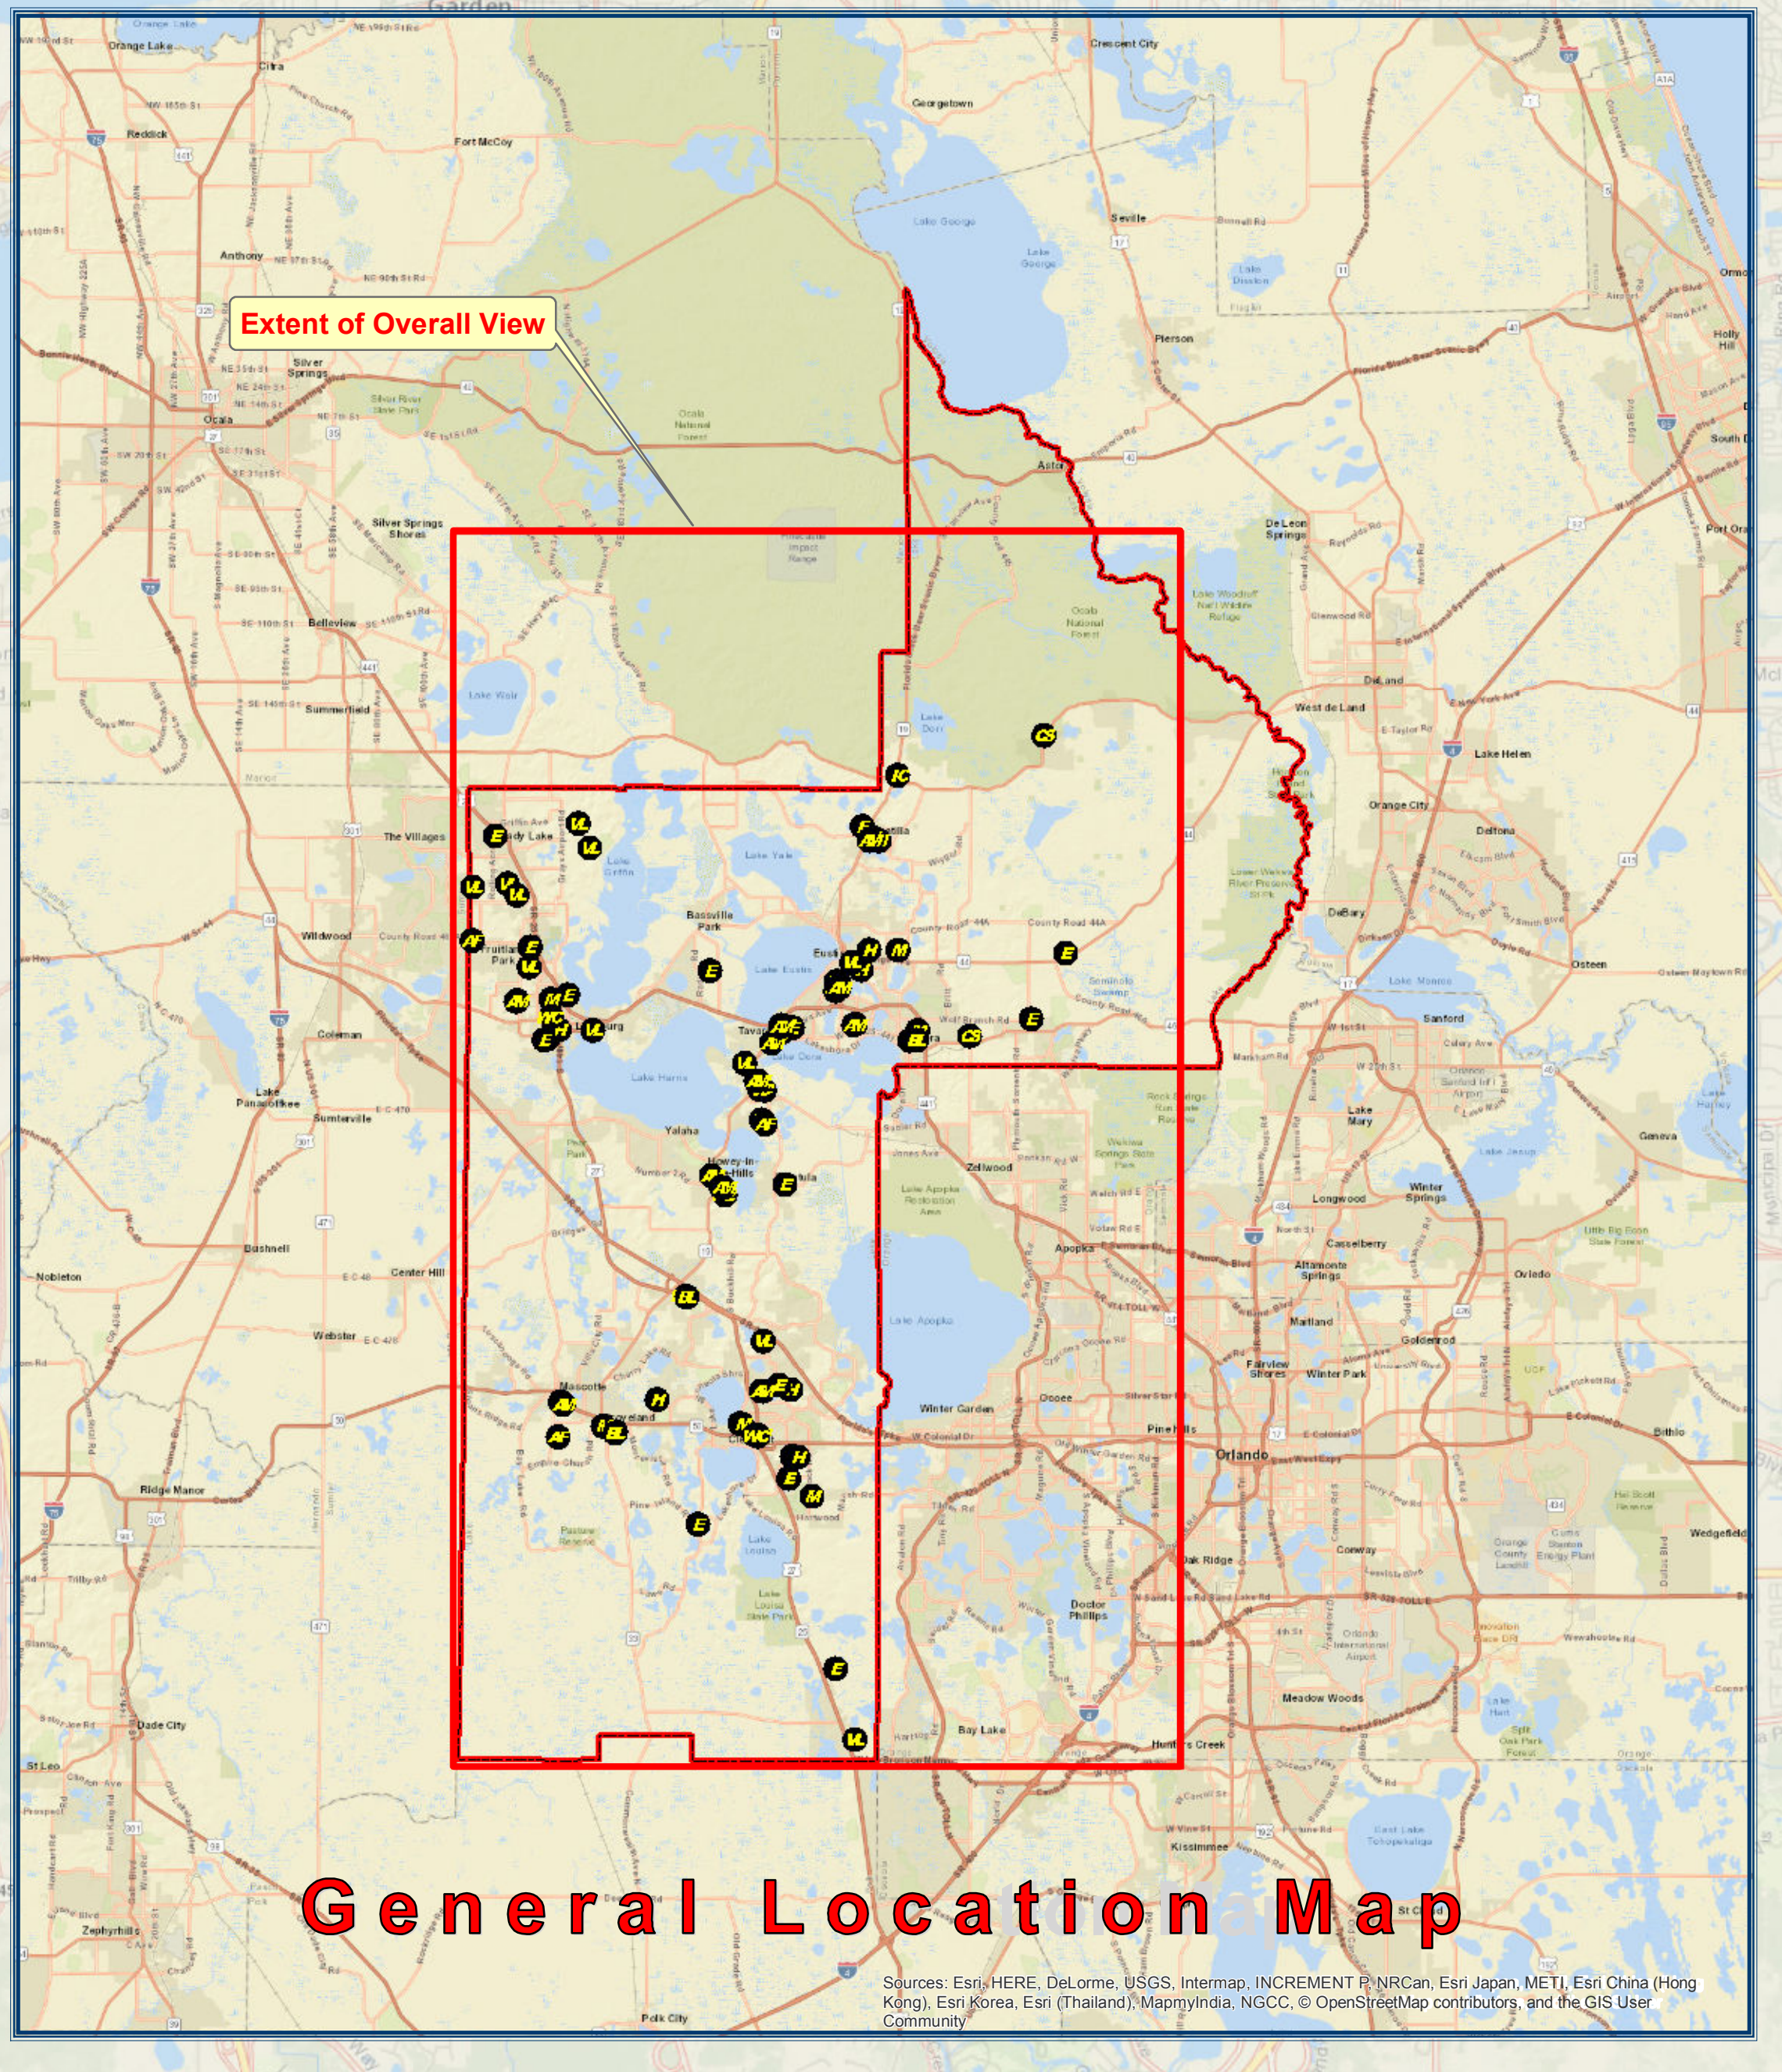

Legend

County Boundary	Training Complex
District Facility Tax Parcel Boundaries	Pre-K through 12th
All District Facility Locations	
Administrative	Ag Farm
Pre-K Center	Main Transportation Center
Elementary School	Bus Lot
Middle School	Temporary Use
High School	Vacant
Conversion Charter School	Vacant Land
Independent Charter School	Wellness Center
Vocational School