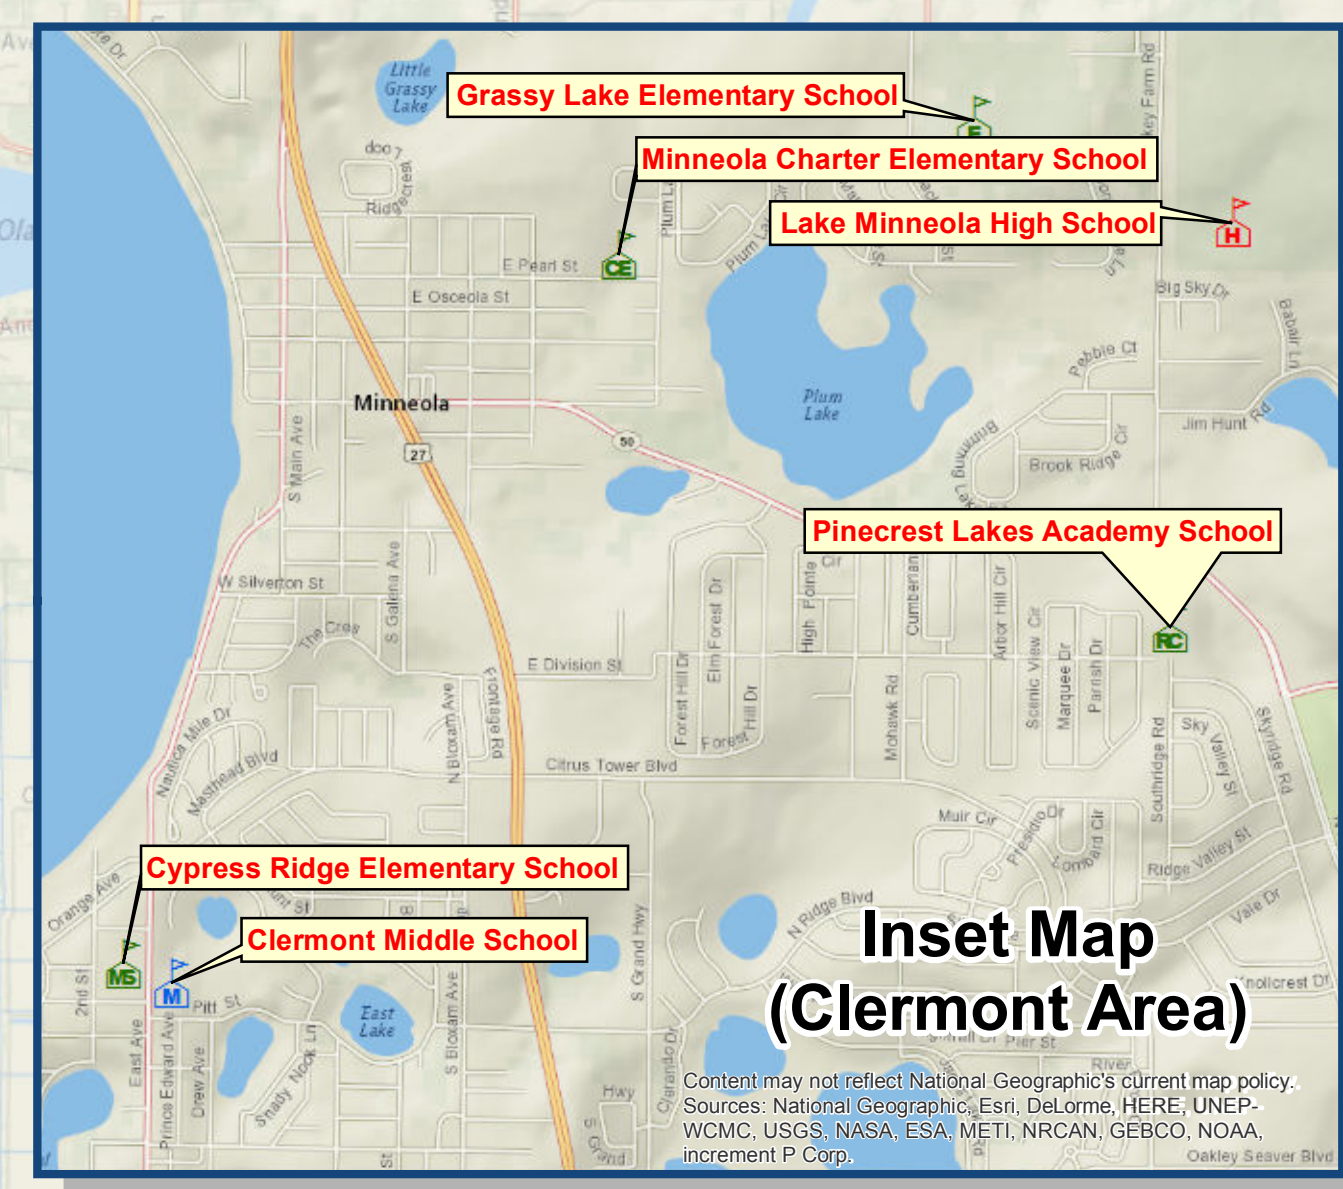

Lake County School Board

Public Schools Location Map Lake County, Florida

10,000 5,000 0 10,000 20,000 Feet

1 inch = 5,000 feet