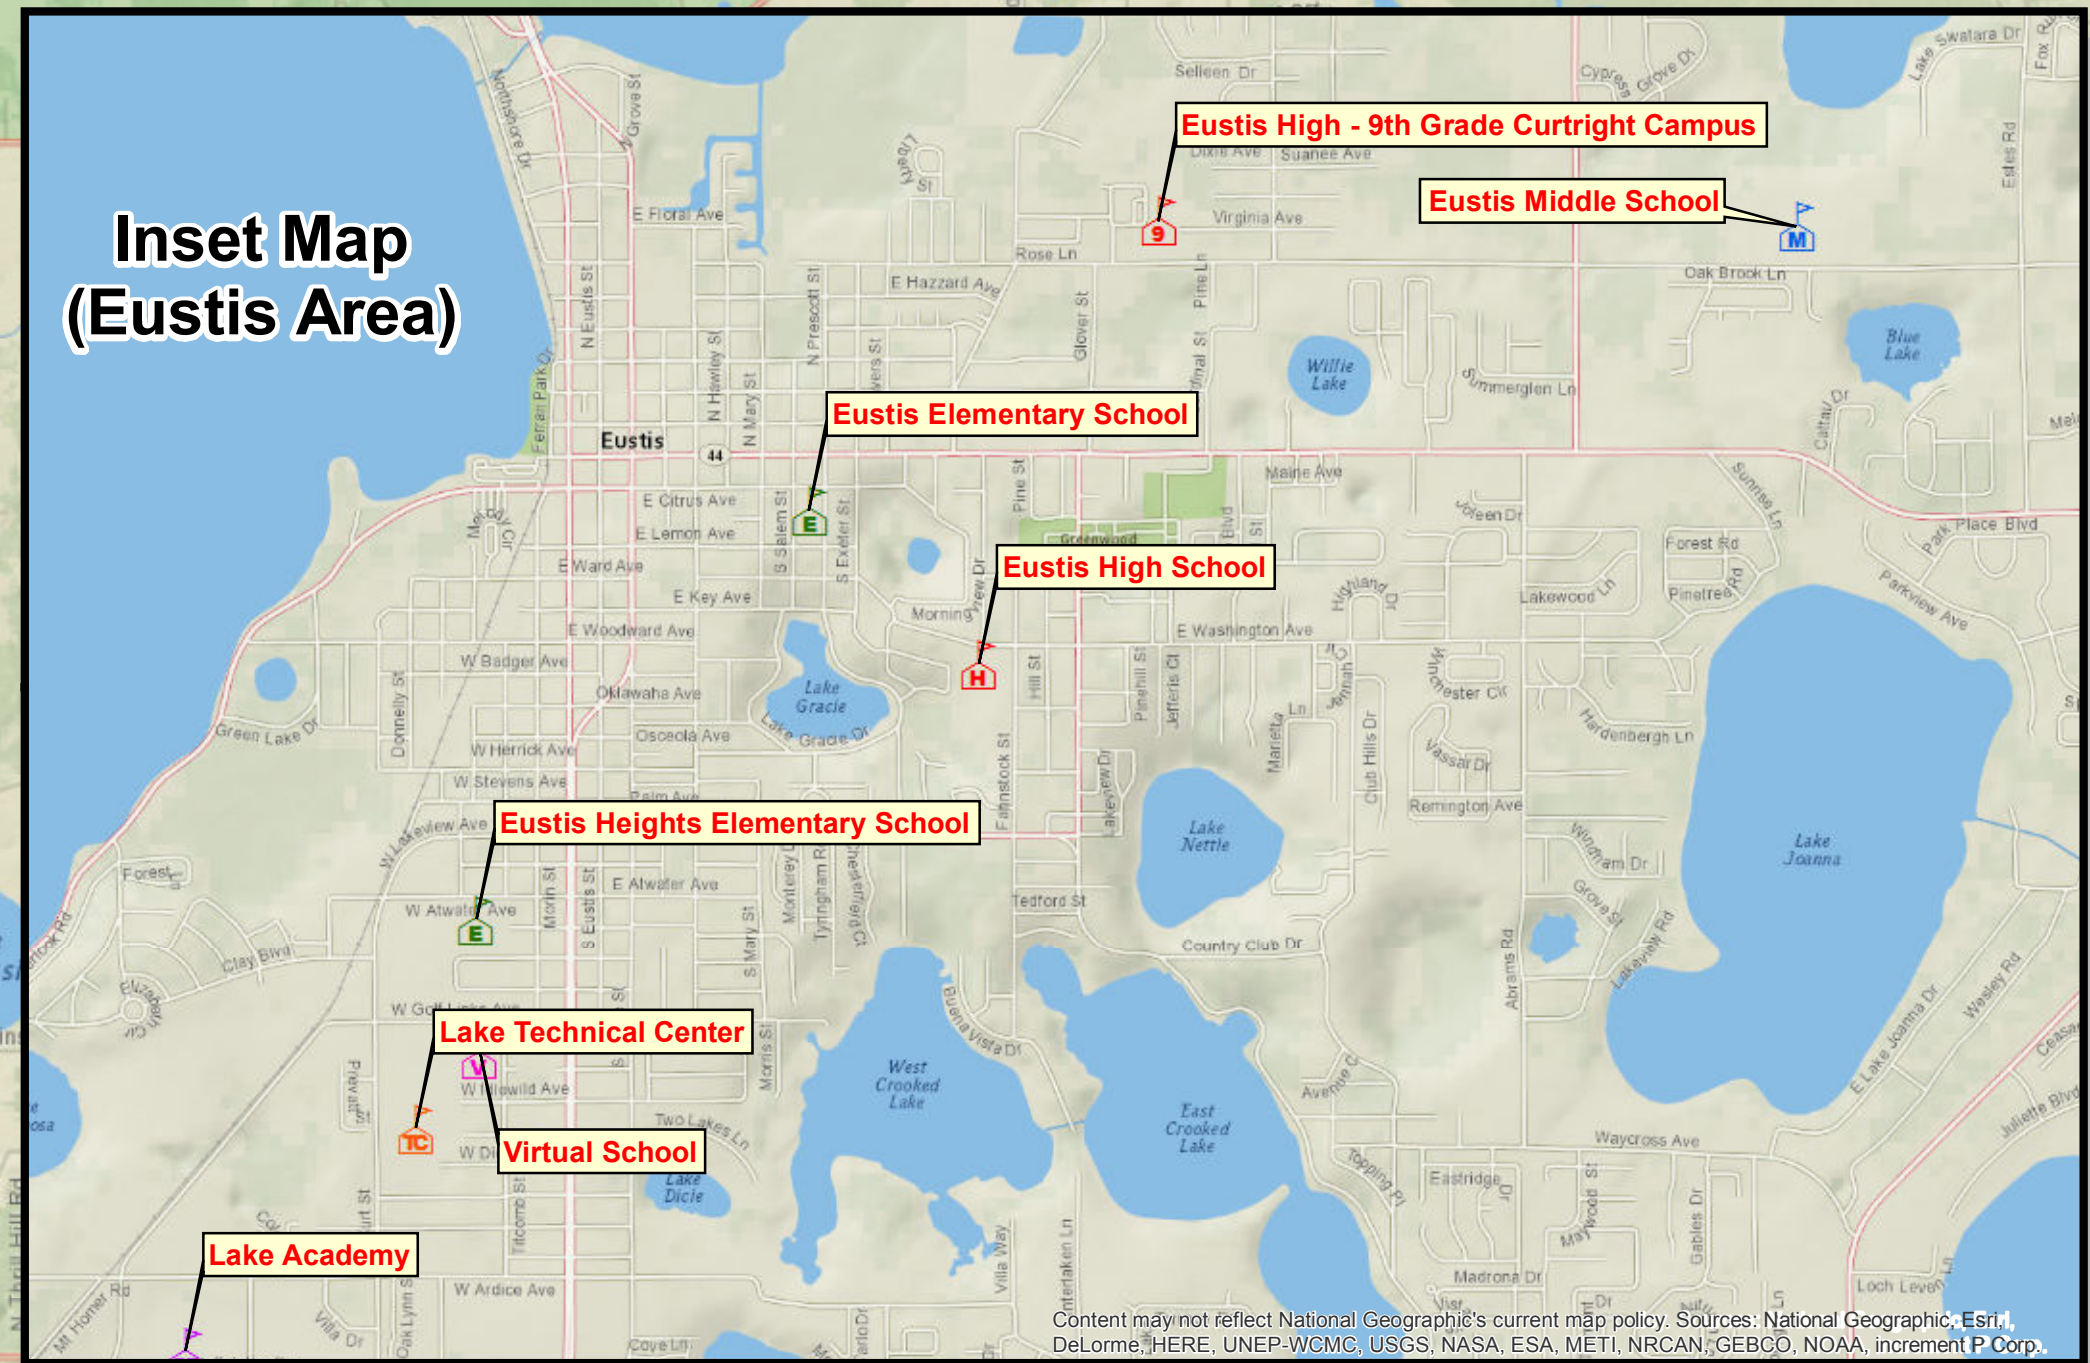

Lake County School Board

Public Schools Location Map Lake County, Florida

10,000 5,000 0 10,000 20,000 Feet

1 inch = 5,000 feet