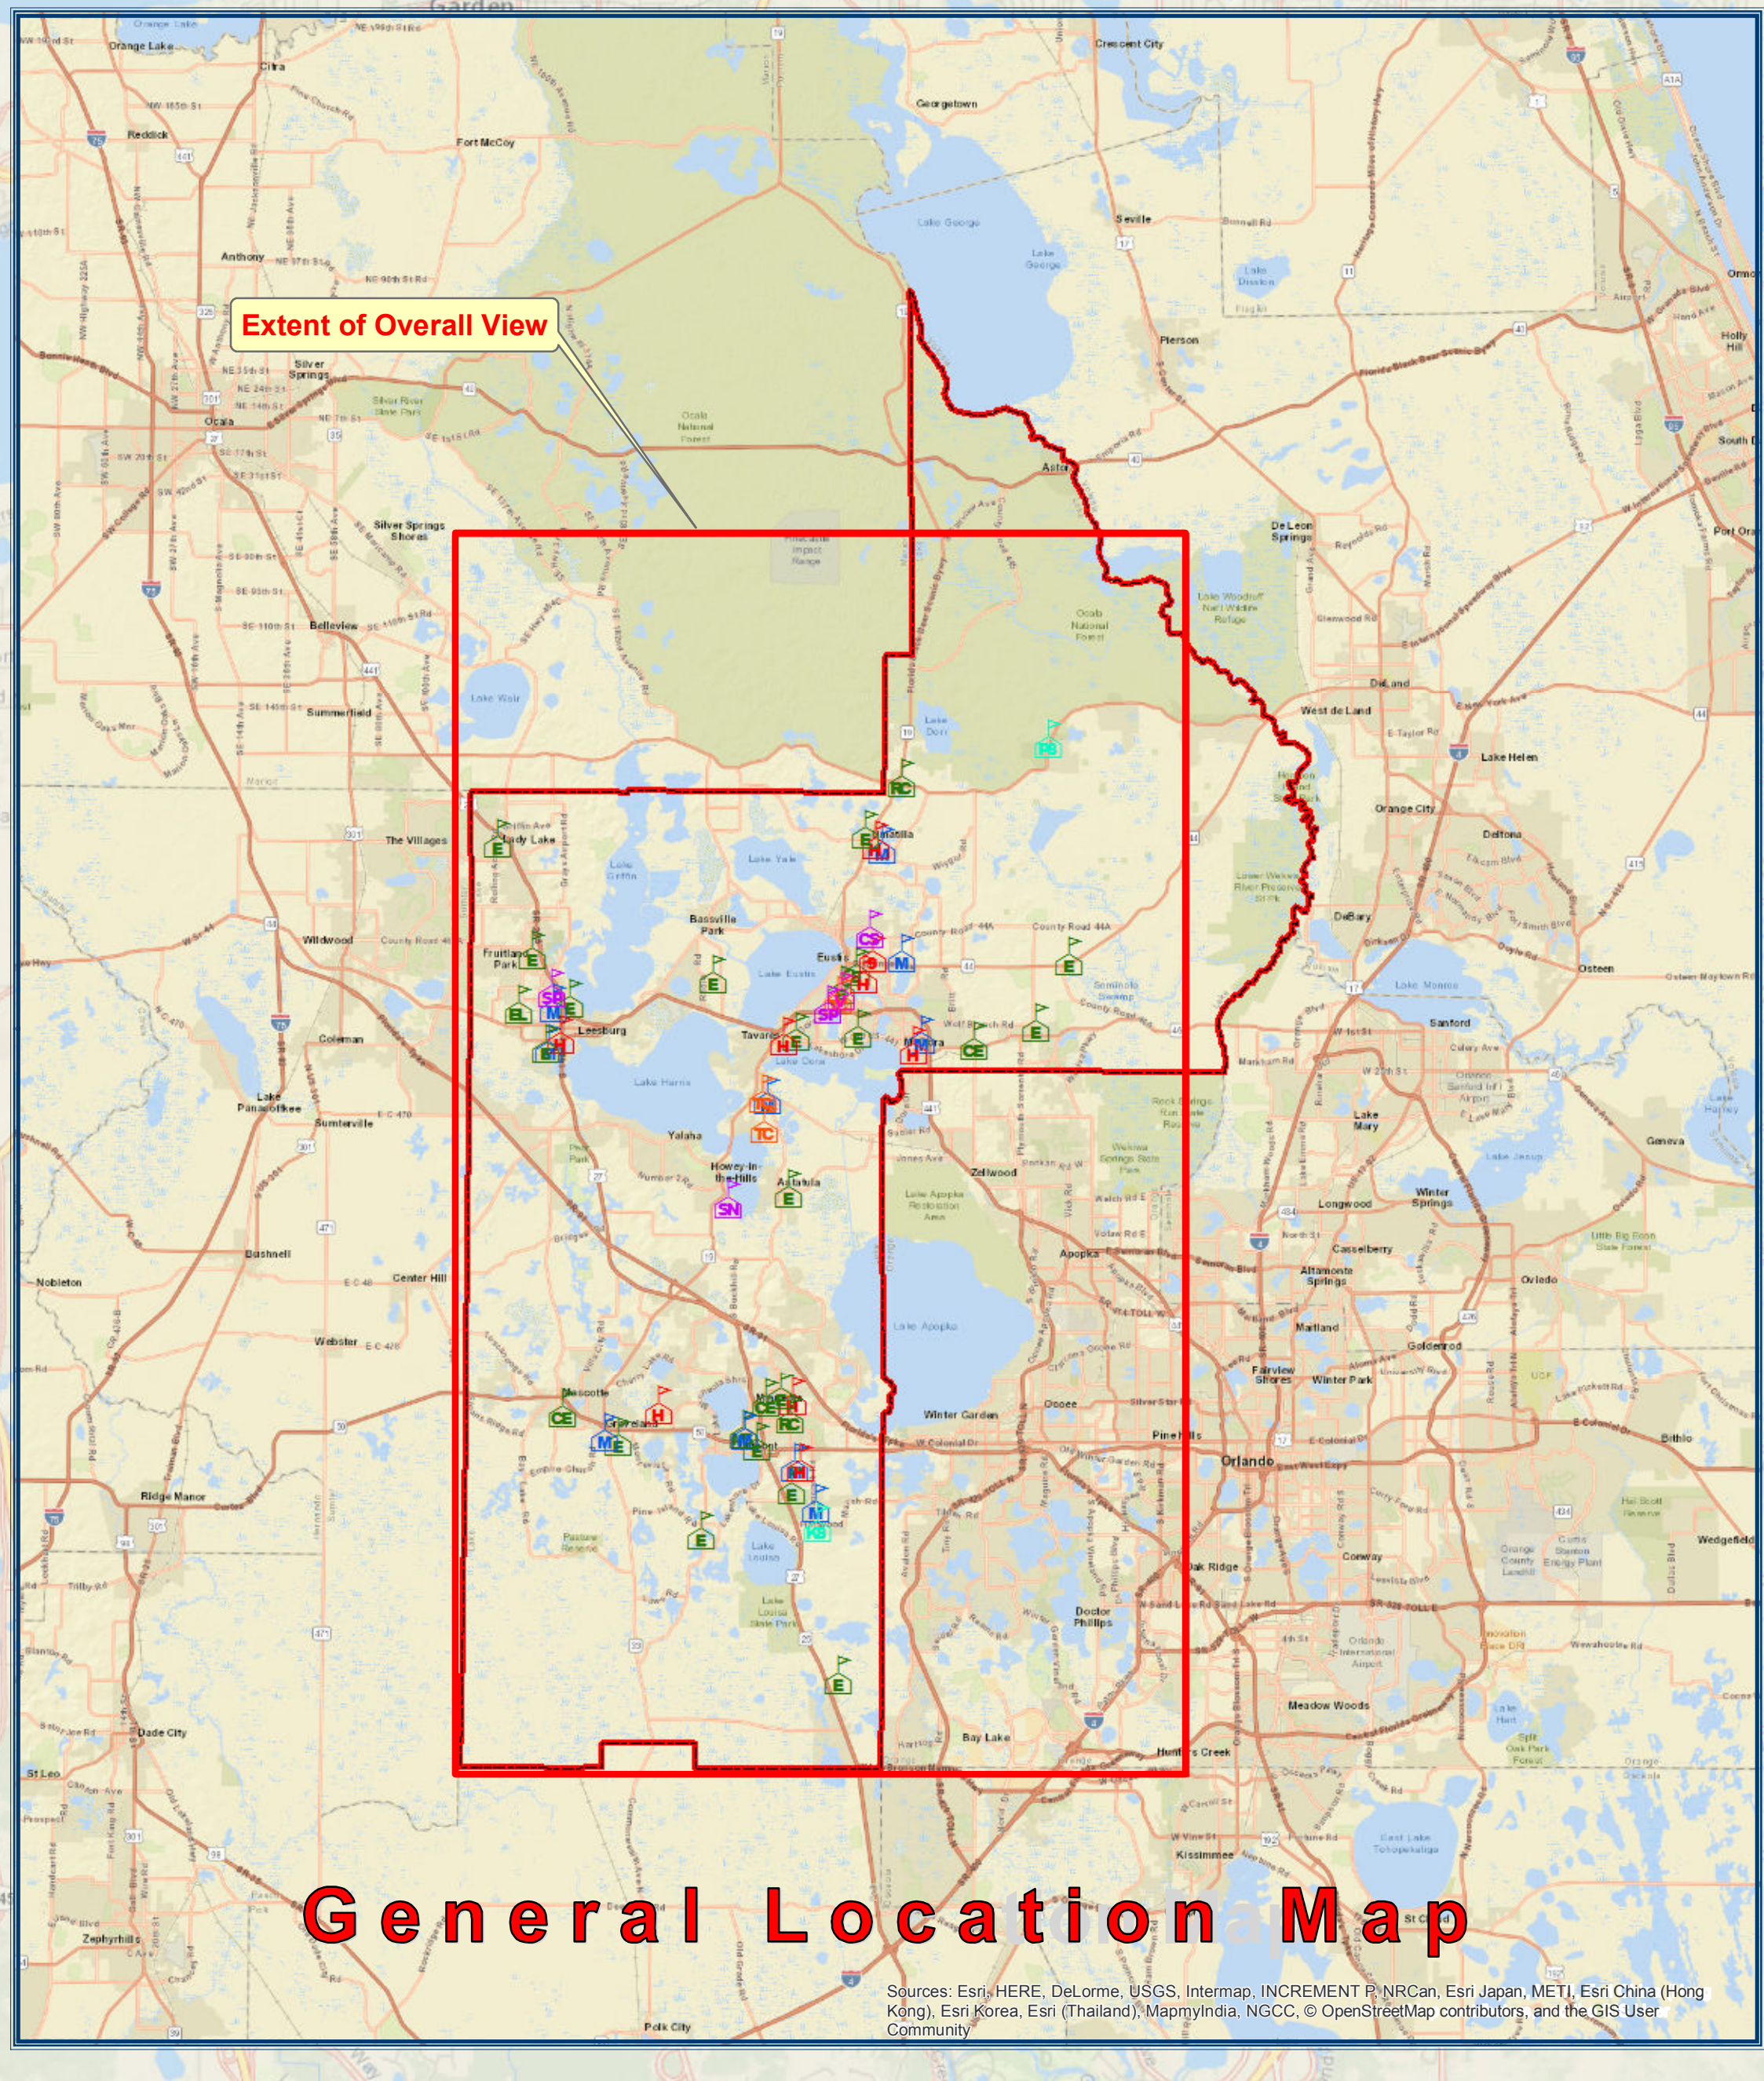

Legend			
	County Boundary		Middle
	Public School Locations		High School -- 9th Only
	Pre-K to 2nd Early Learning Center		High
	Elementary		K to 12th Special Needs
	Conversion Charter Elementary		Regular Charter
	STEM Magnet Elementary		9th to 12th Virtual
	Pre-K to 8th Conversion Charter		Special Purpose School
	K to 8th Regular Charter		Adult Tech College
	Regular Charter Elementary