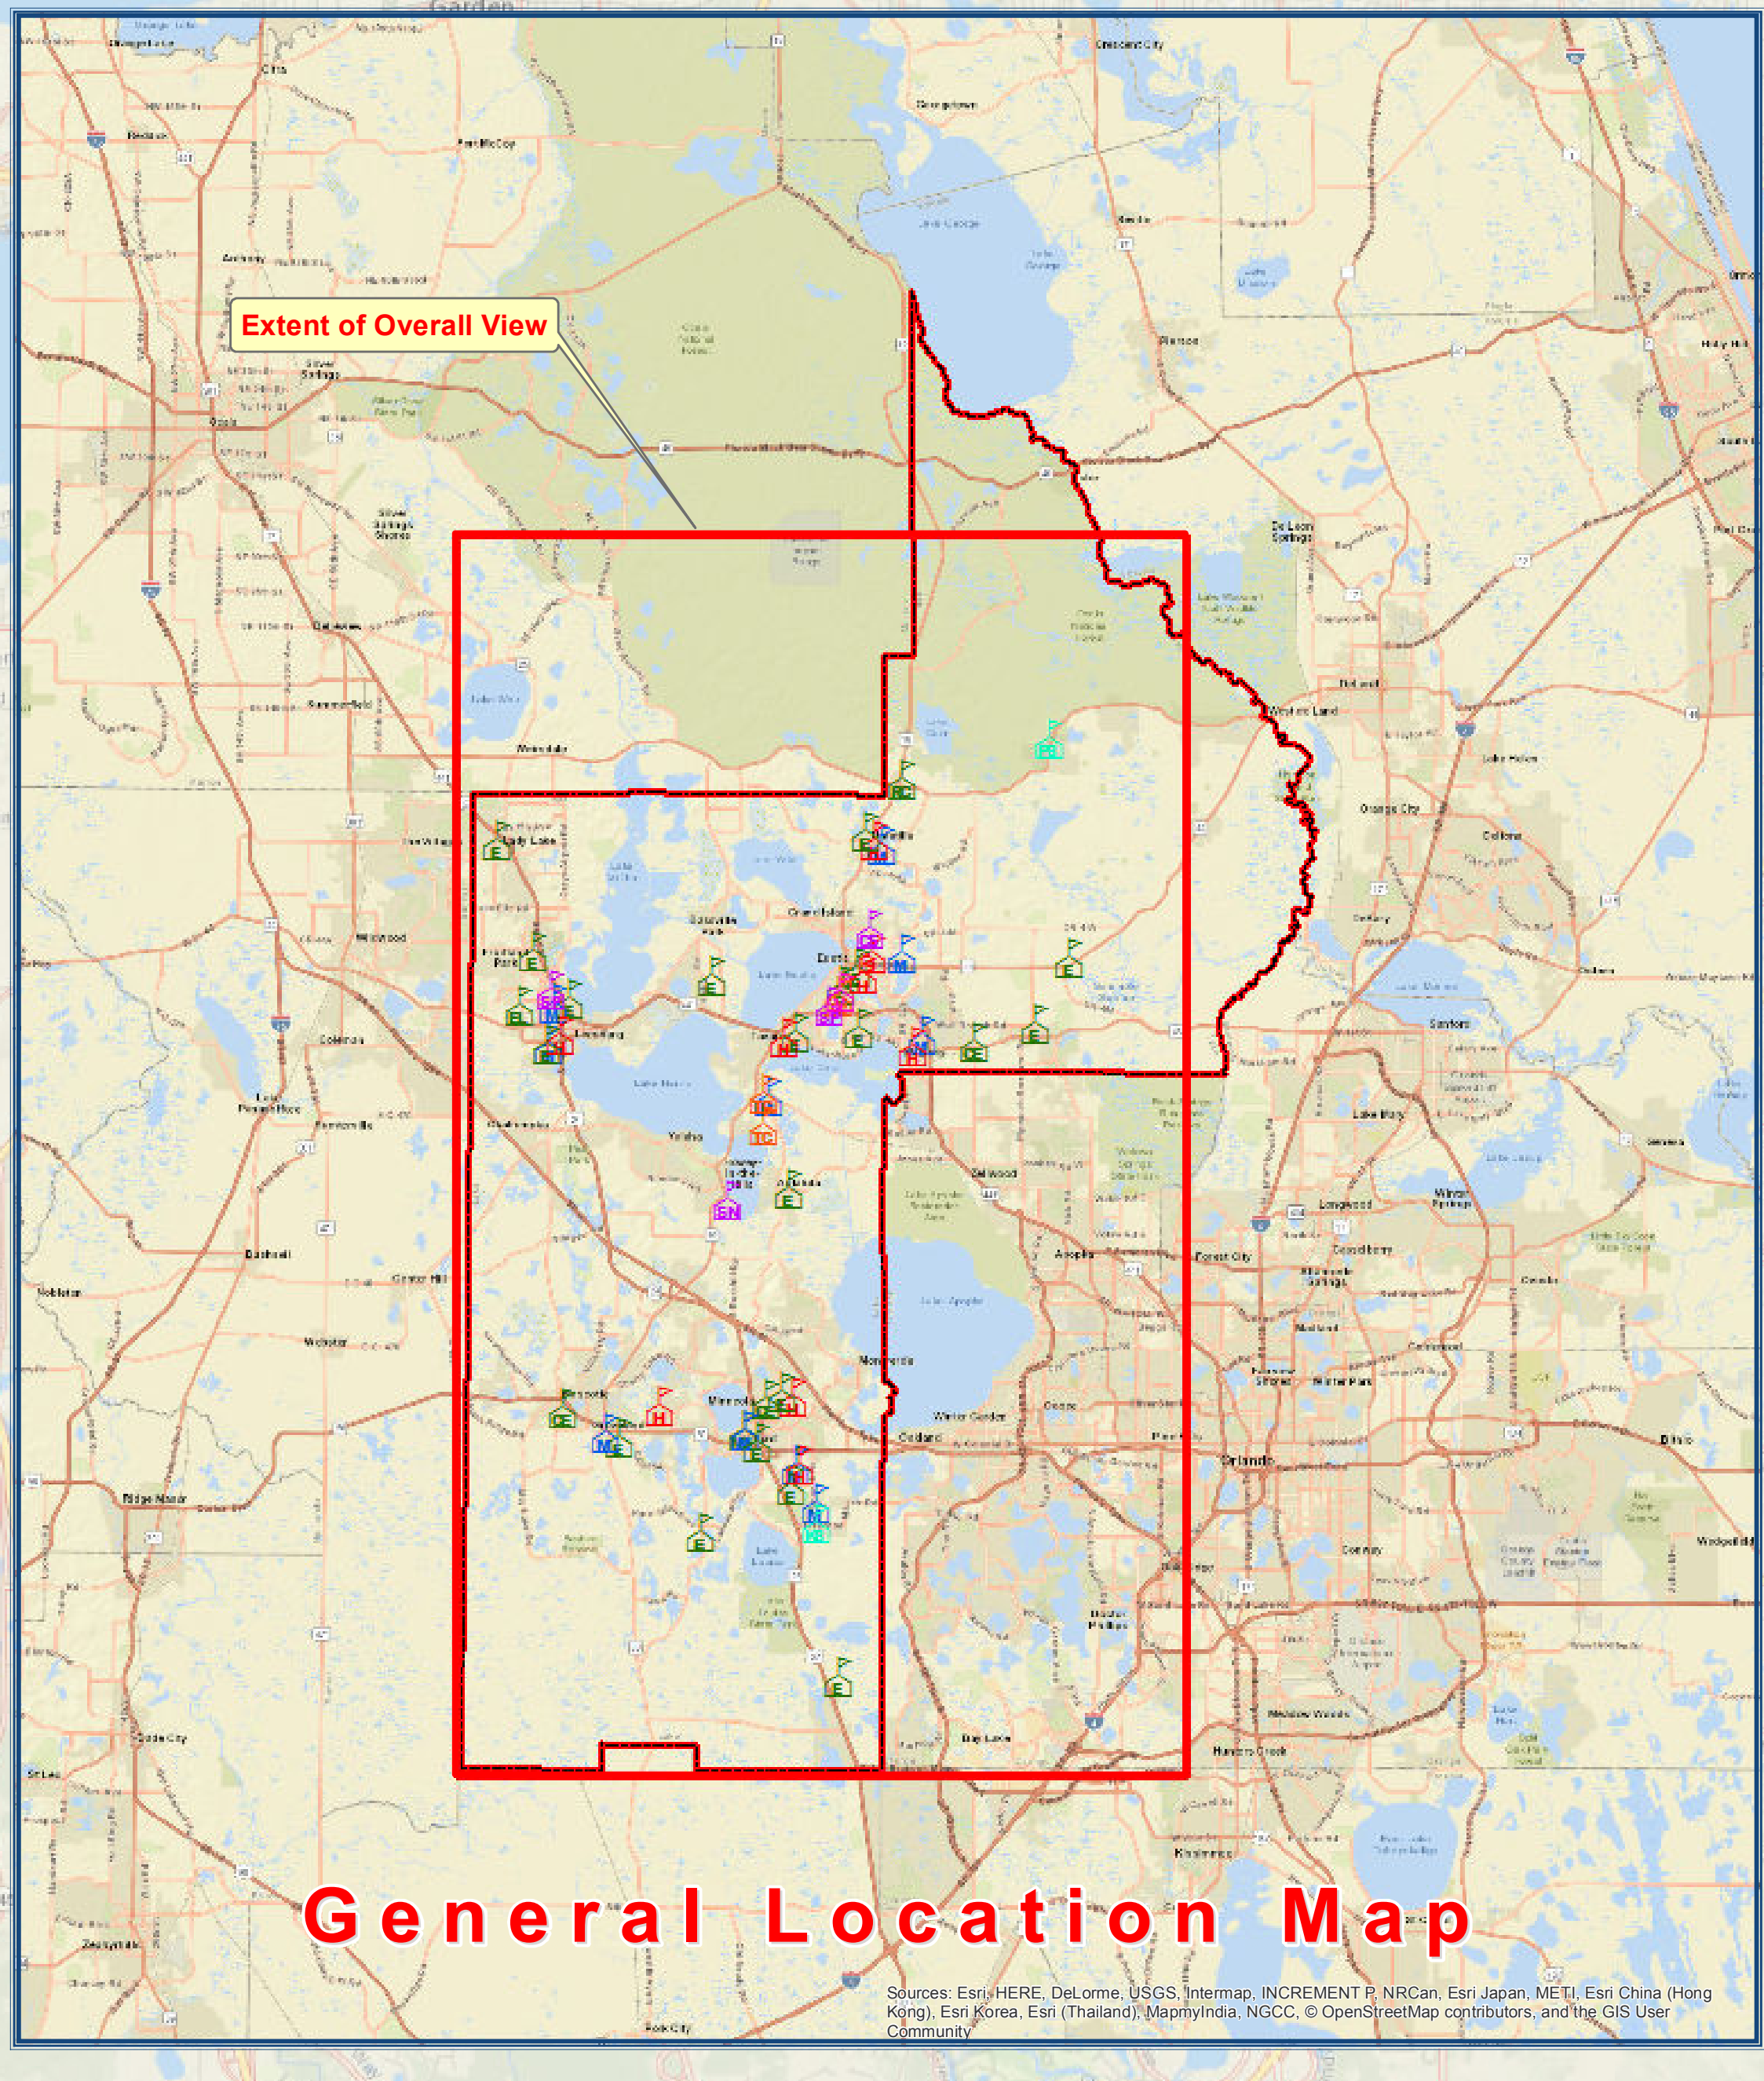

Scan with Smartphone to Retrieve a PDF Version of this Map

Legend	
County Boundary	Middle
Public School Locations	High School -- 9th Only
Pre-K to 2nd Early Learning Center	High
Elementary	K to 12th Special Needs
Conversion Charter Elementary	Regular Charter
STEM Magnet Elementary	9th to 12th Virtual
Pre-K to 8th Conversion Charter	Special Purpose School
K to 8th Regular Charter	Adult Tech College
Regular Charter Elementary