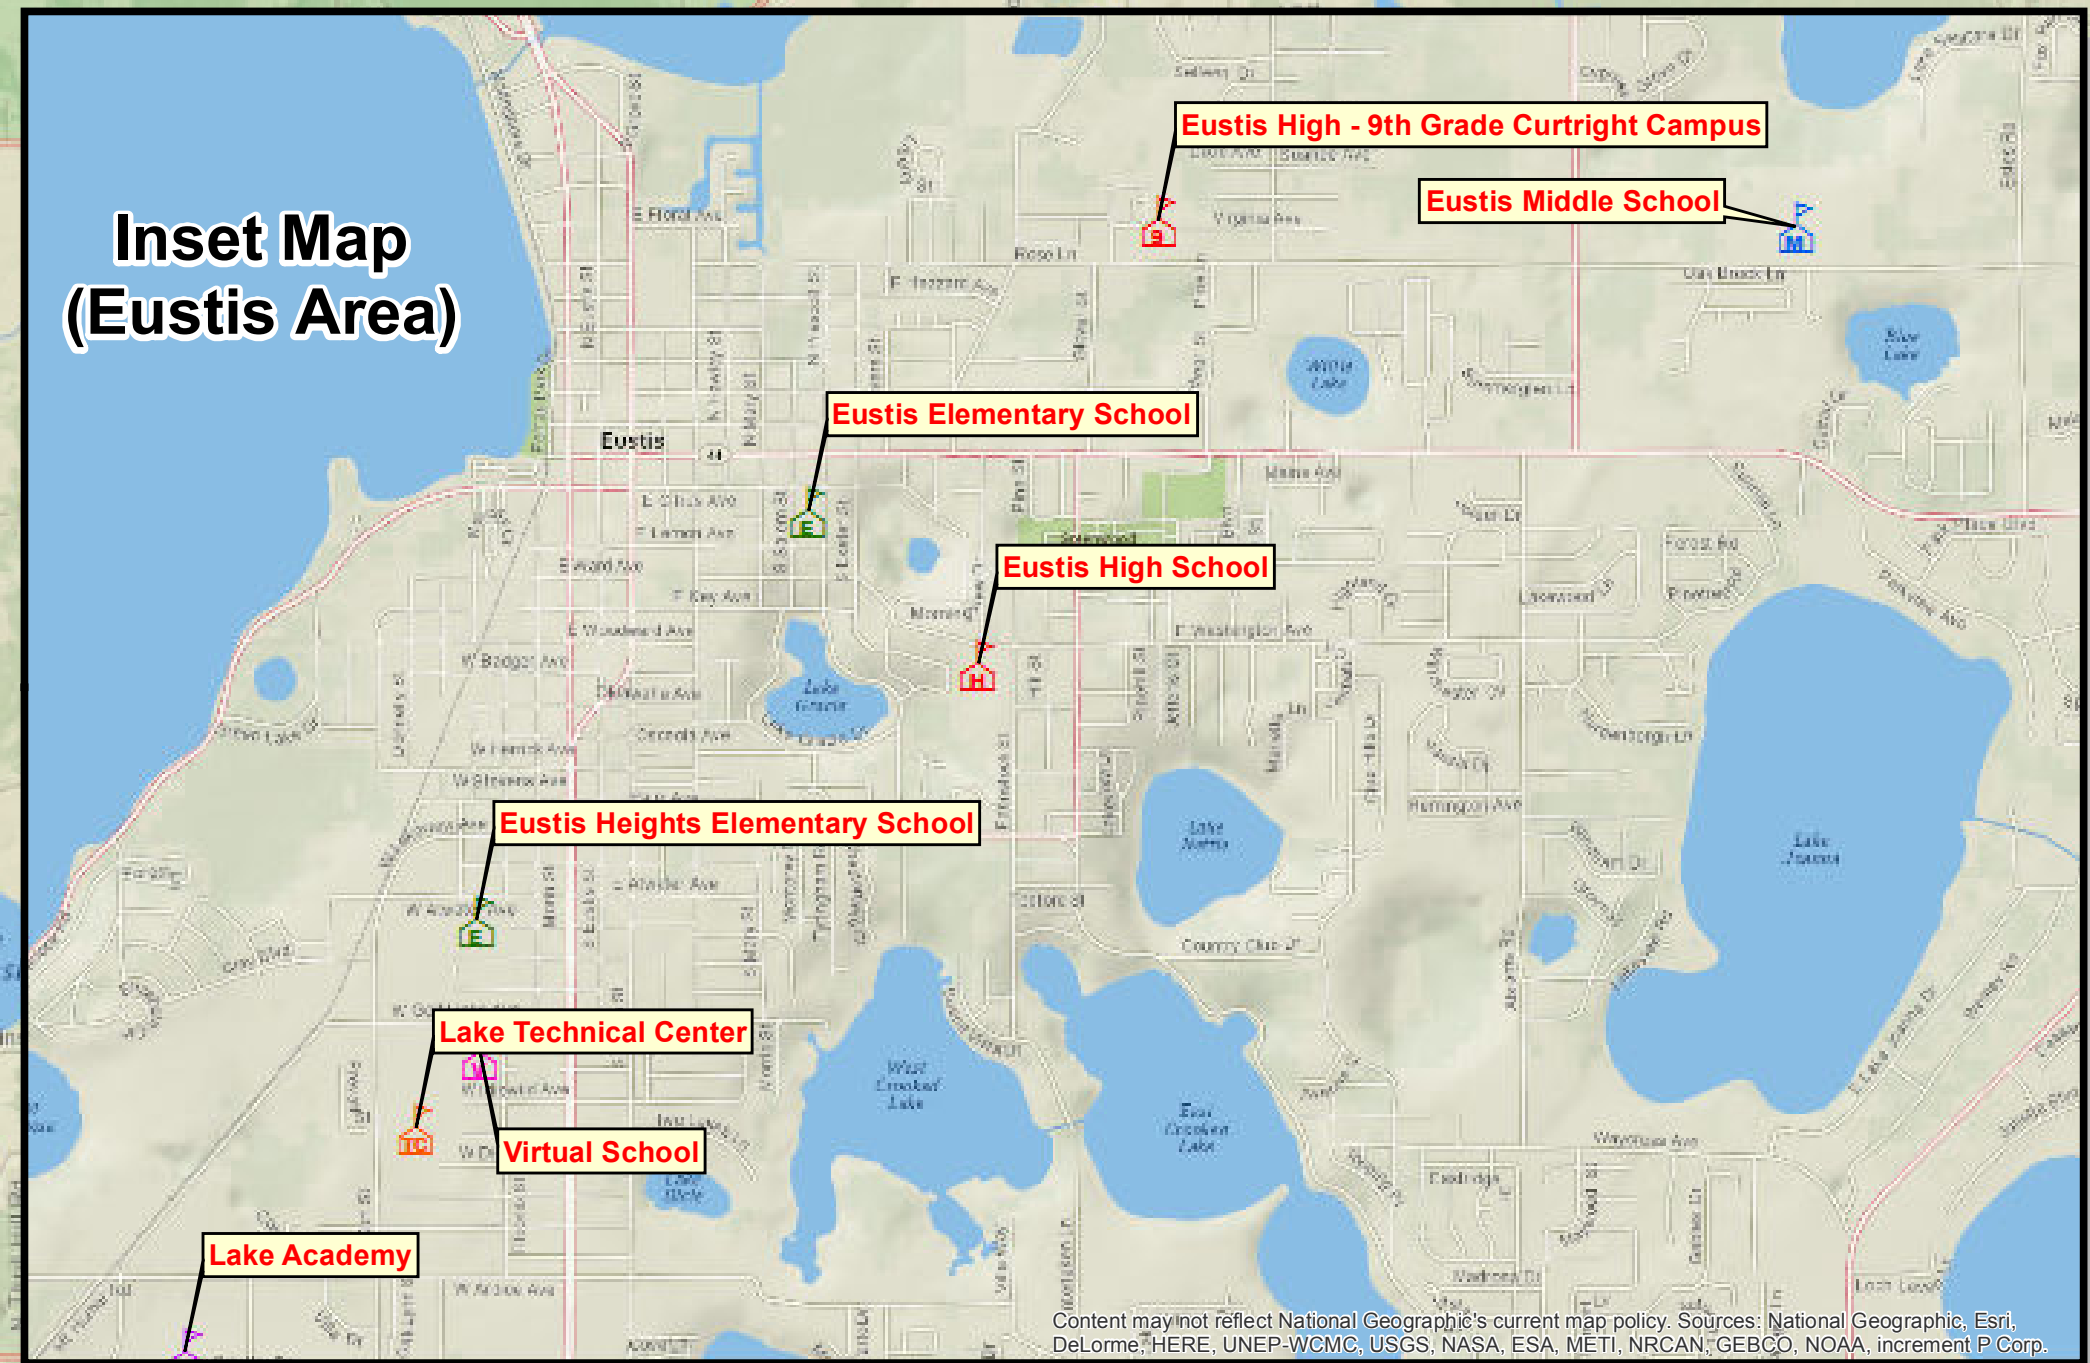

Lake County School Board

Public Schools Location Map
Lake County, Florida

10,000 5,000 0 10,000 20,000
Feet

1 inch = 5,000 feet