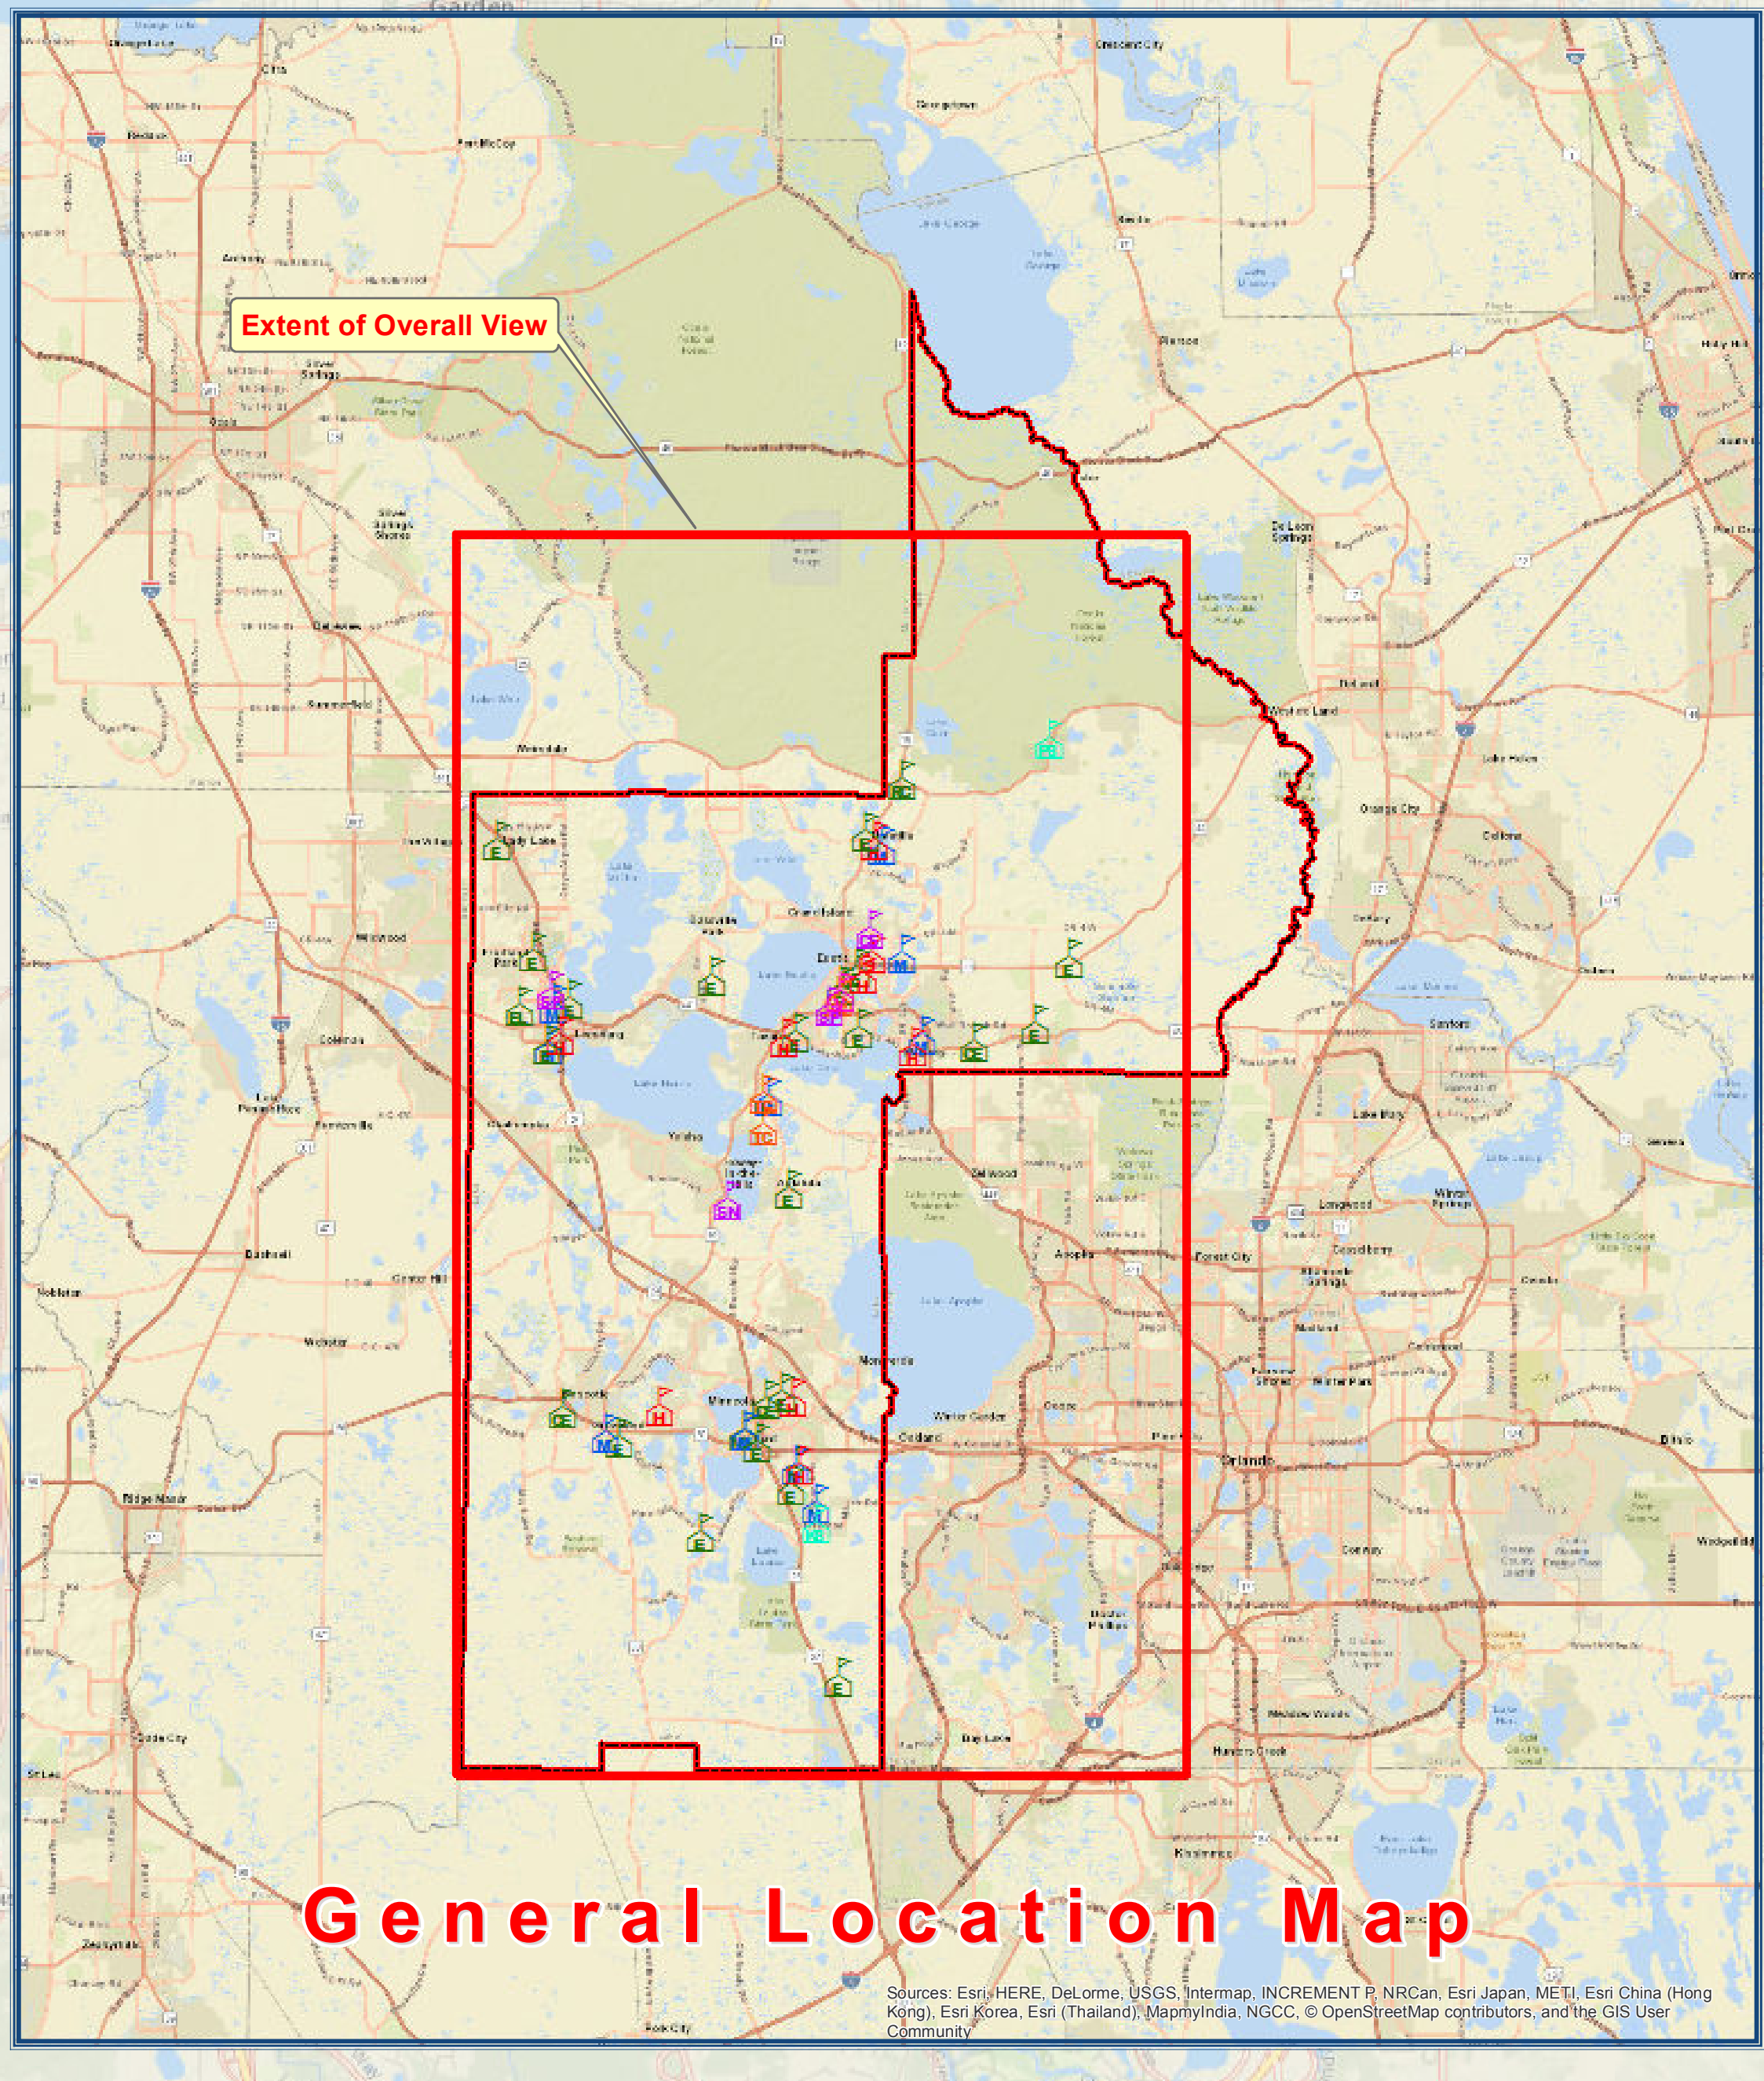

Scan with Smartphone to Retrieve a PDF Version of this Map

Legend	
County Boundary	Middle
Public School Locations	High School -- 9th Only
Pre-K to 2nd Early Learning Center	High
Elementary	K to 12th Special Needs
Conversion Charter Elementary	Regular Charter
STEM Magnet Elementary	9th to 12th Virtual
Pre-K to 8th Conversion Charter	Special Purpose School
K to 8th Regular Charter	Adult Tech College
Regular Charter Elementary	

General Location Map