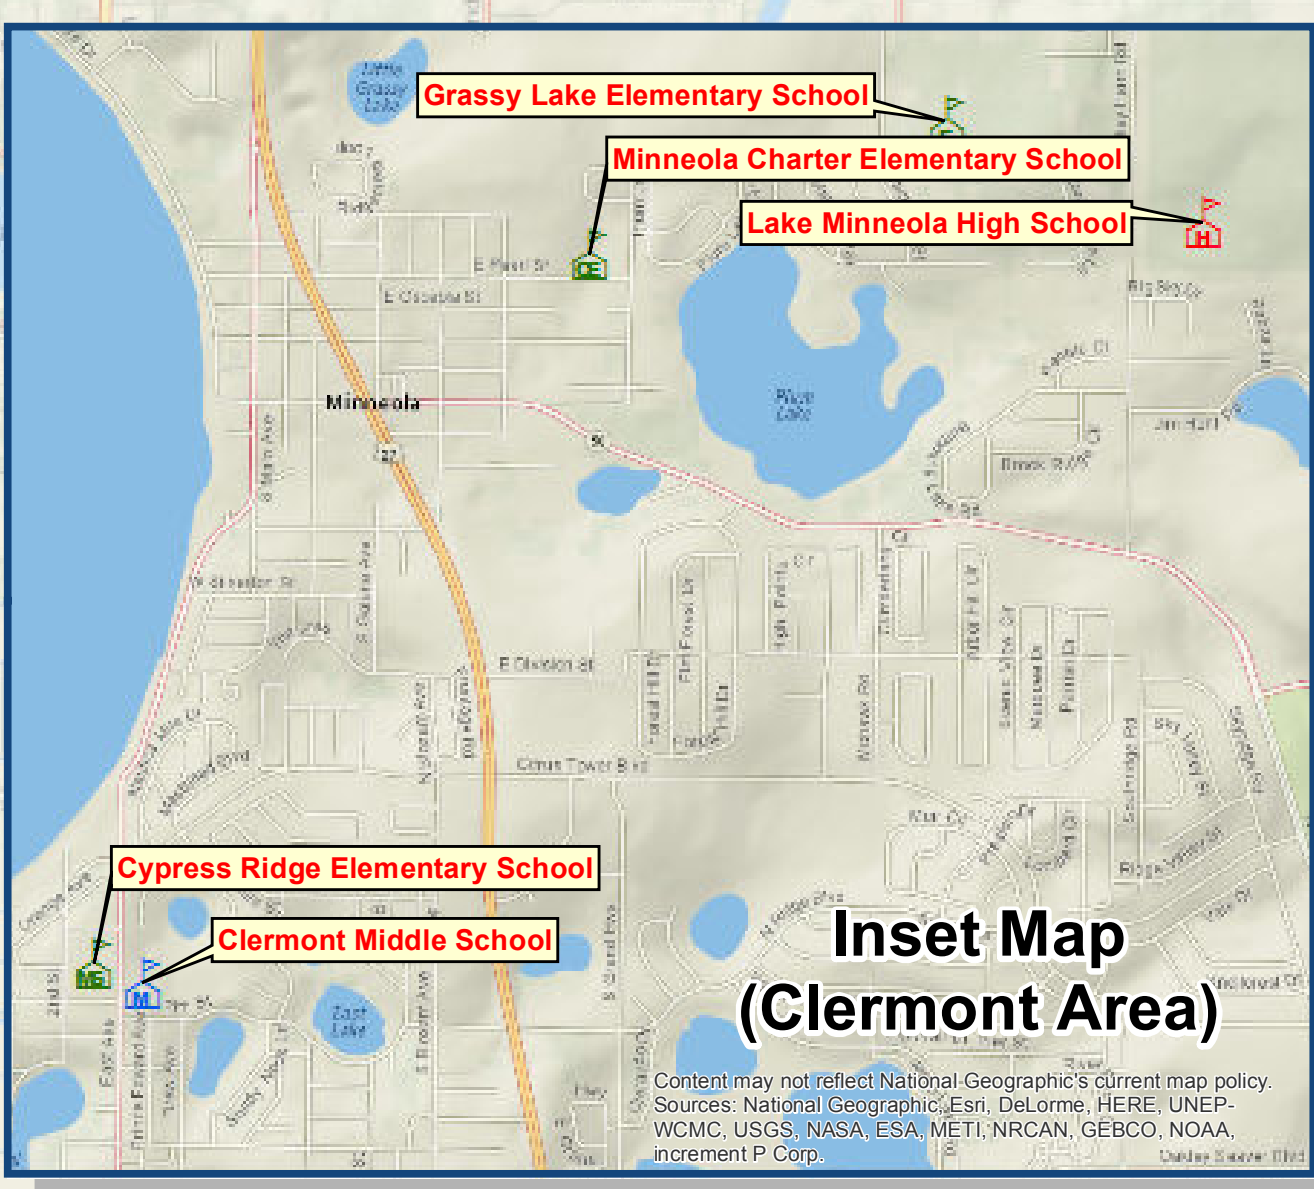

Lake County School Board

Public Schools Location Map
Lake County, Florida

50,000 25,000 0 50,000 100,000
Feet

1 inch = 5,000 feet