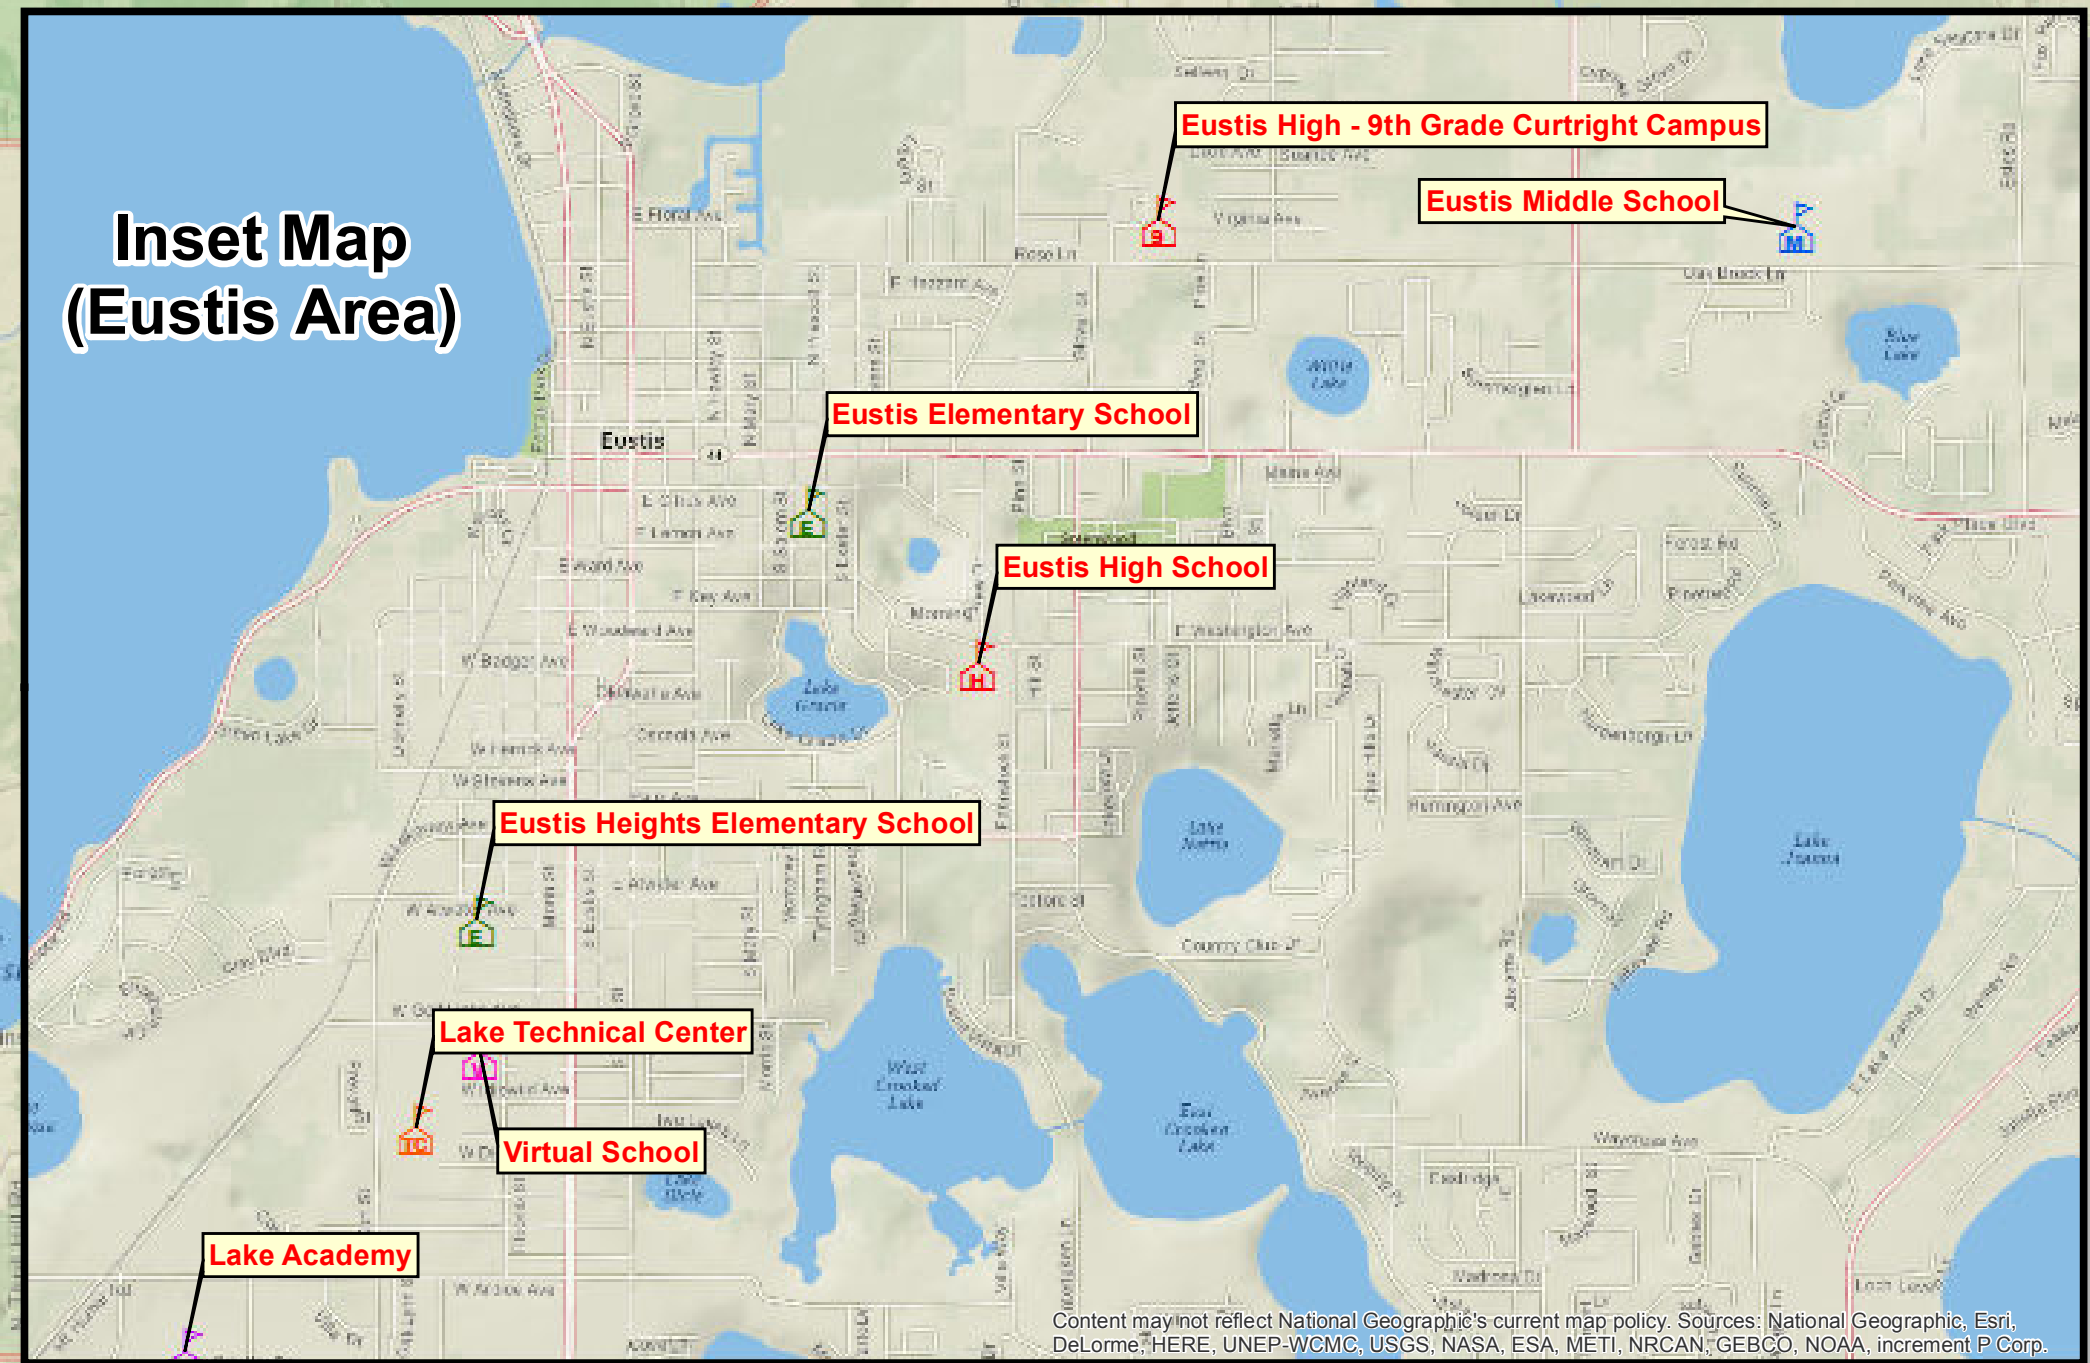

Lake County School Board

Public Schools Location Map
Lake County, Florida

50,000 25,000 0 50,000 100,000
Feet

1 inch = 5,000 feet