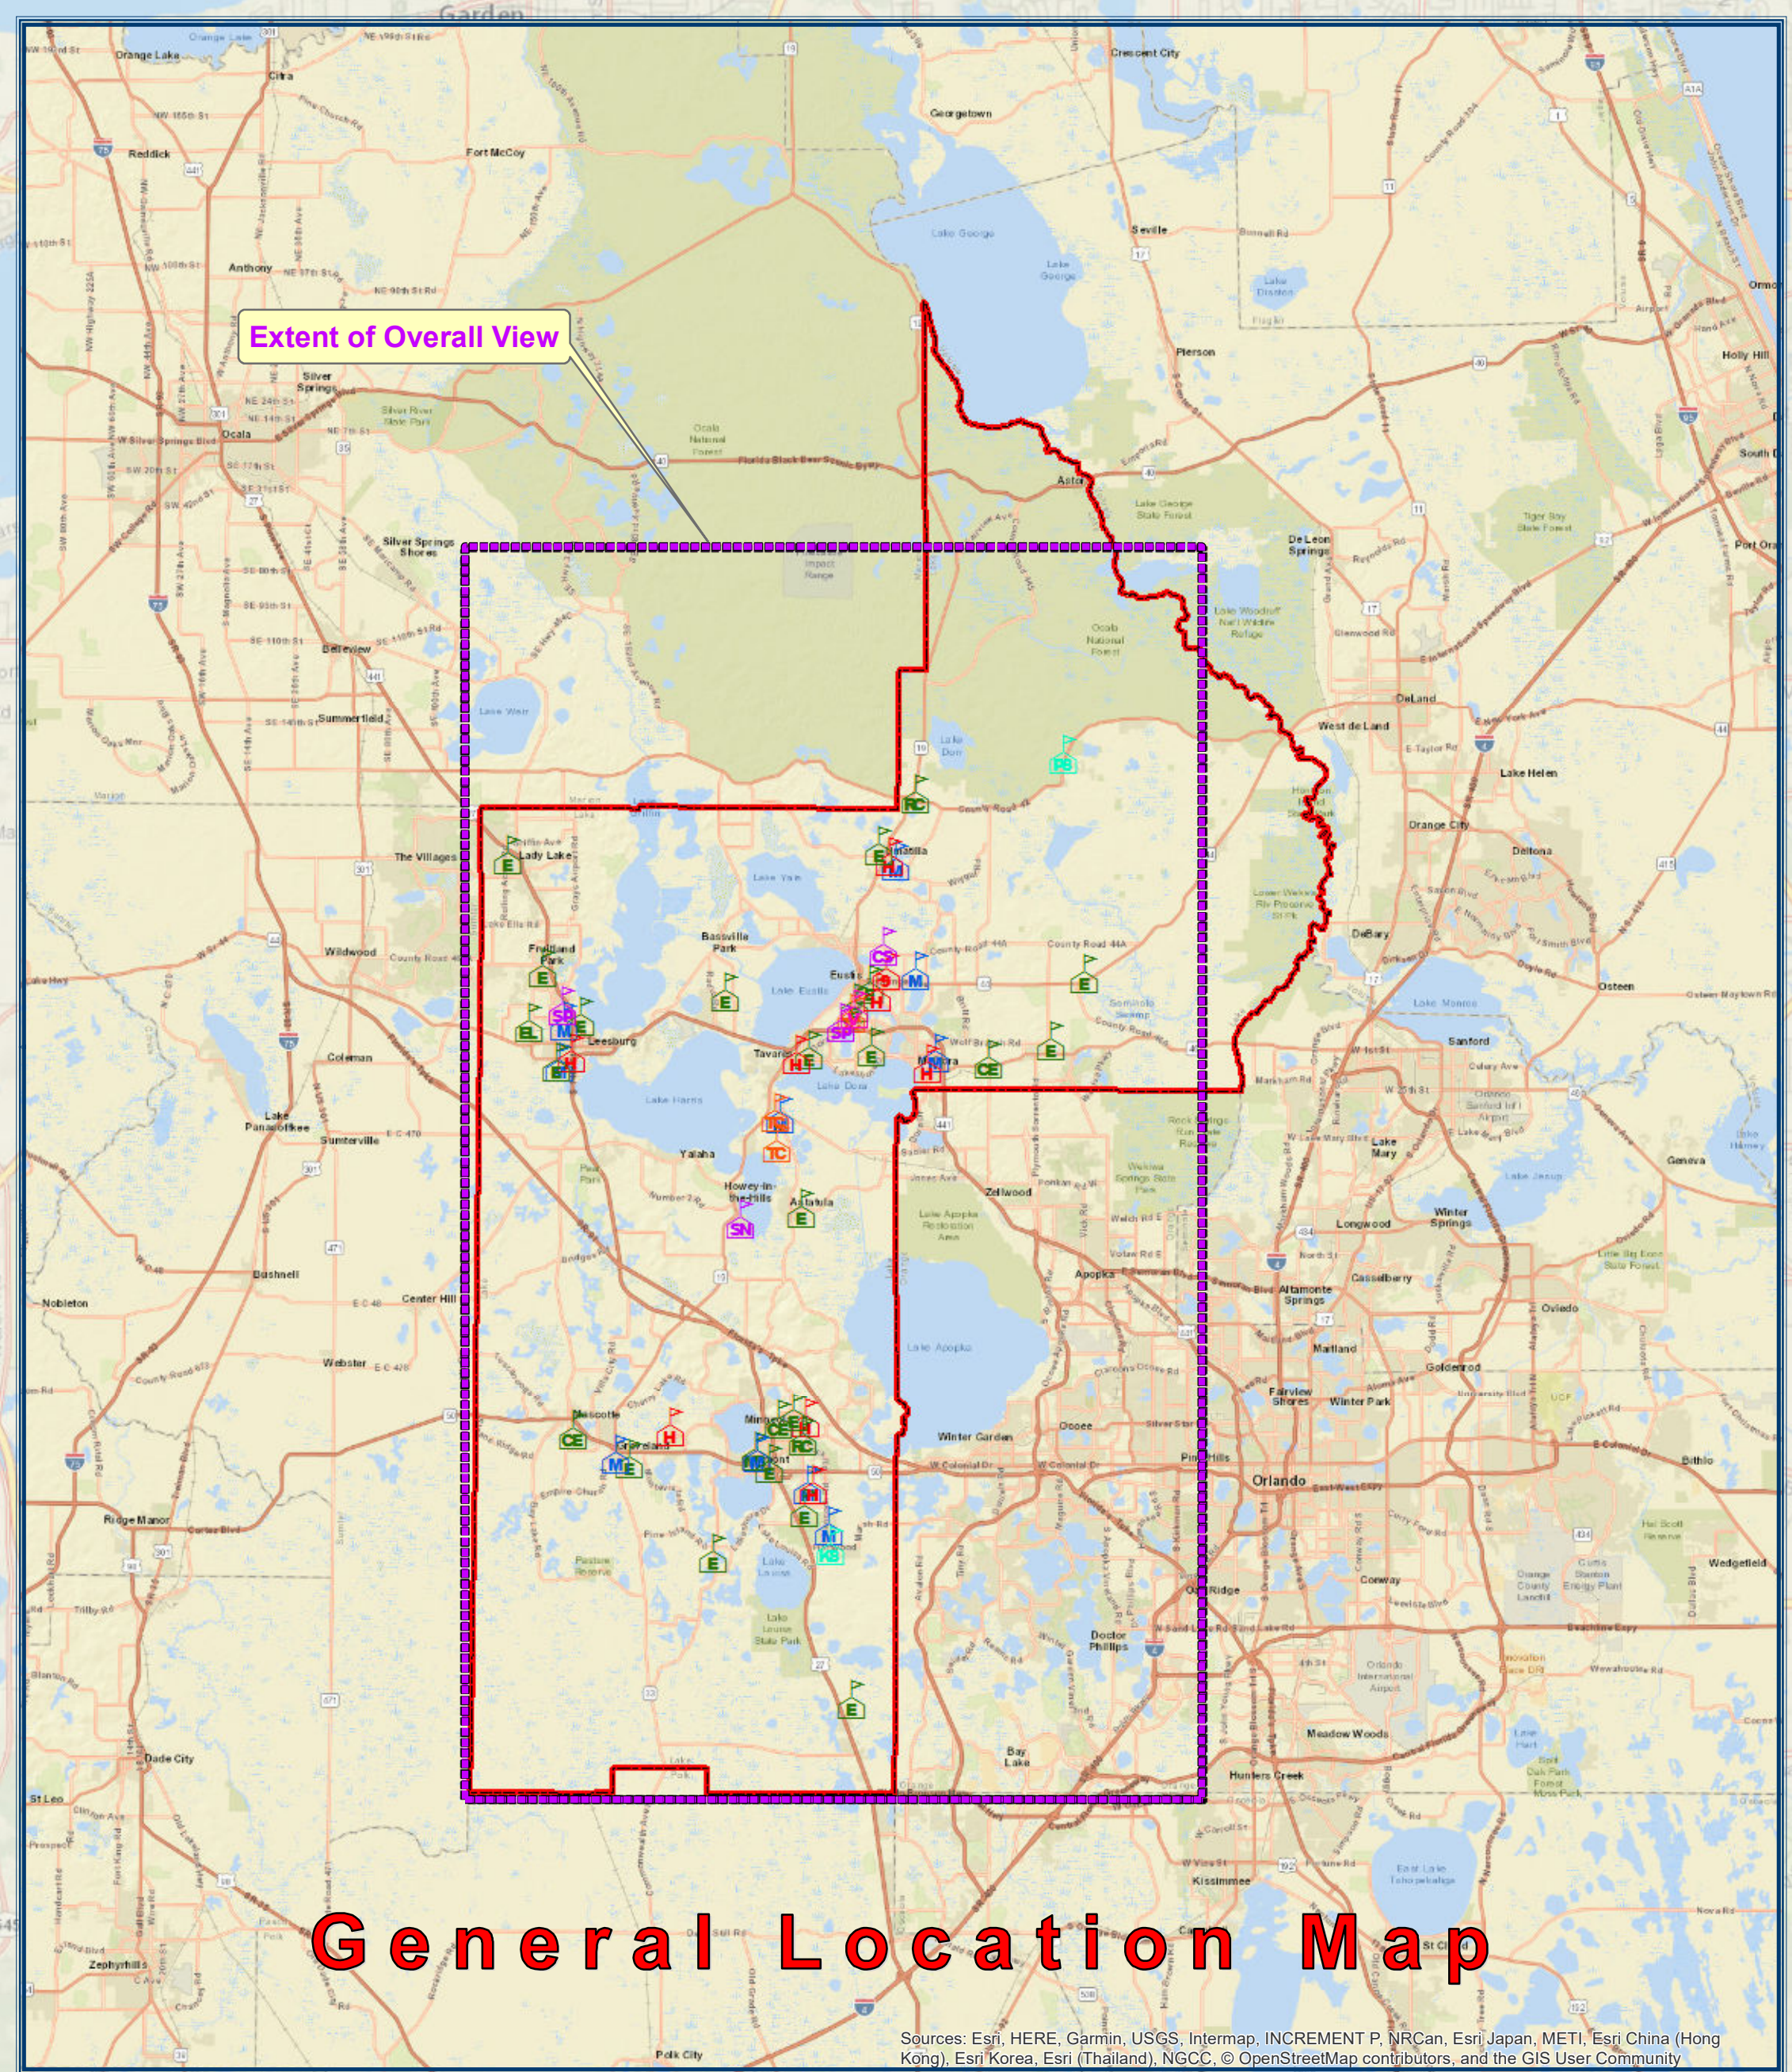

Scan with Smartphone to Retrieve a PDF Version of this Map

Legend			
	County Boundary		Middle
	Public School Locations		High School -- 9th Only
	Pre-K to 2nd Early Learning Center		High
	Elementary		K to 12th Special Needs
	Conversion Charter Elementary		Regular Charter
	STEM Magnet Elementary		9th to 12th Virtual
	Pre-K to 8th Conversion Charter		Special Purpose School
	K to 8th Regular Charter		Adult Tech College
	Regular Charter Elementary