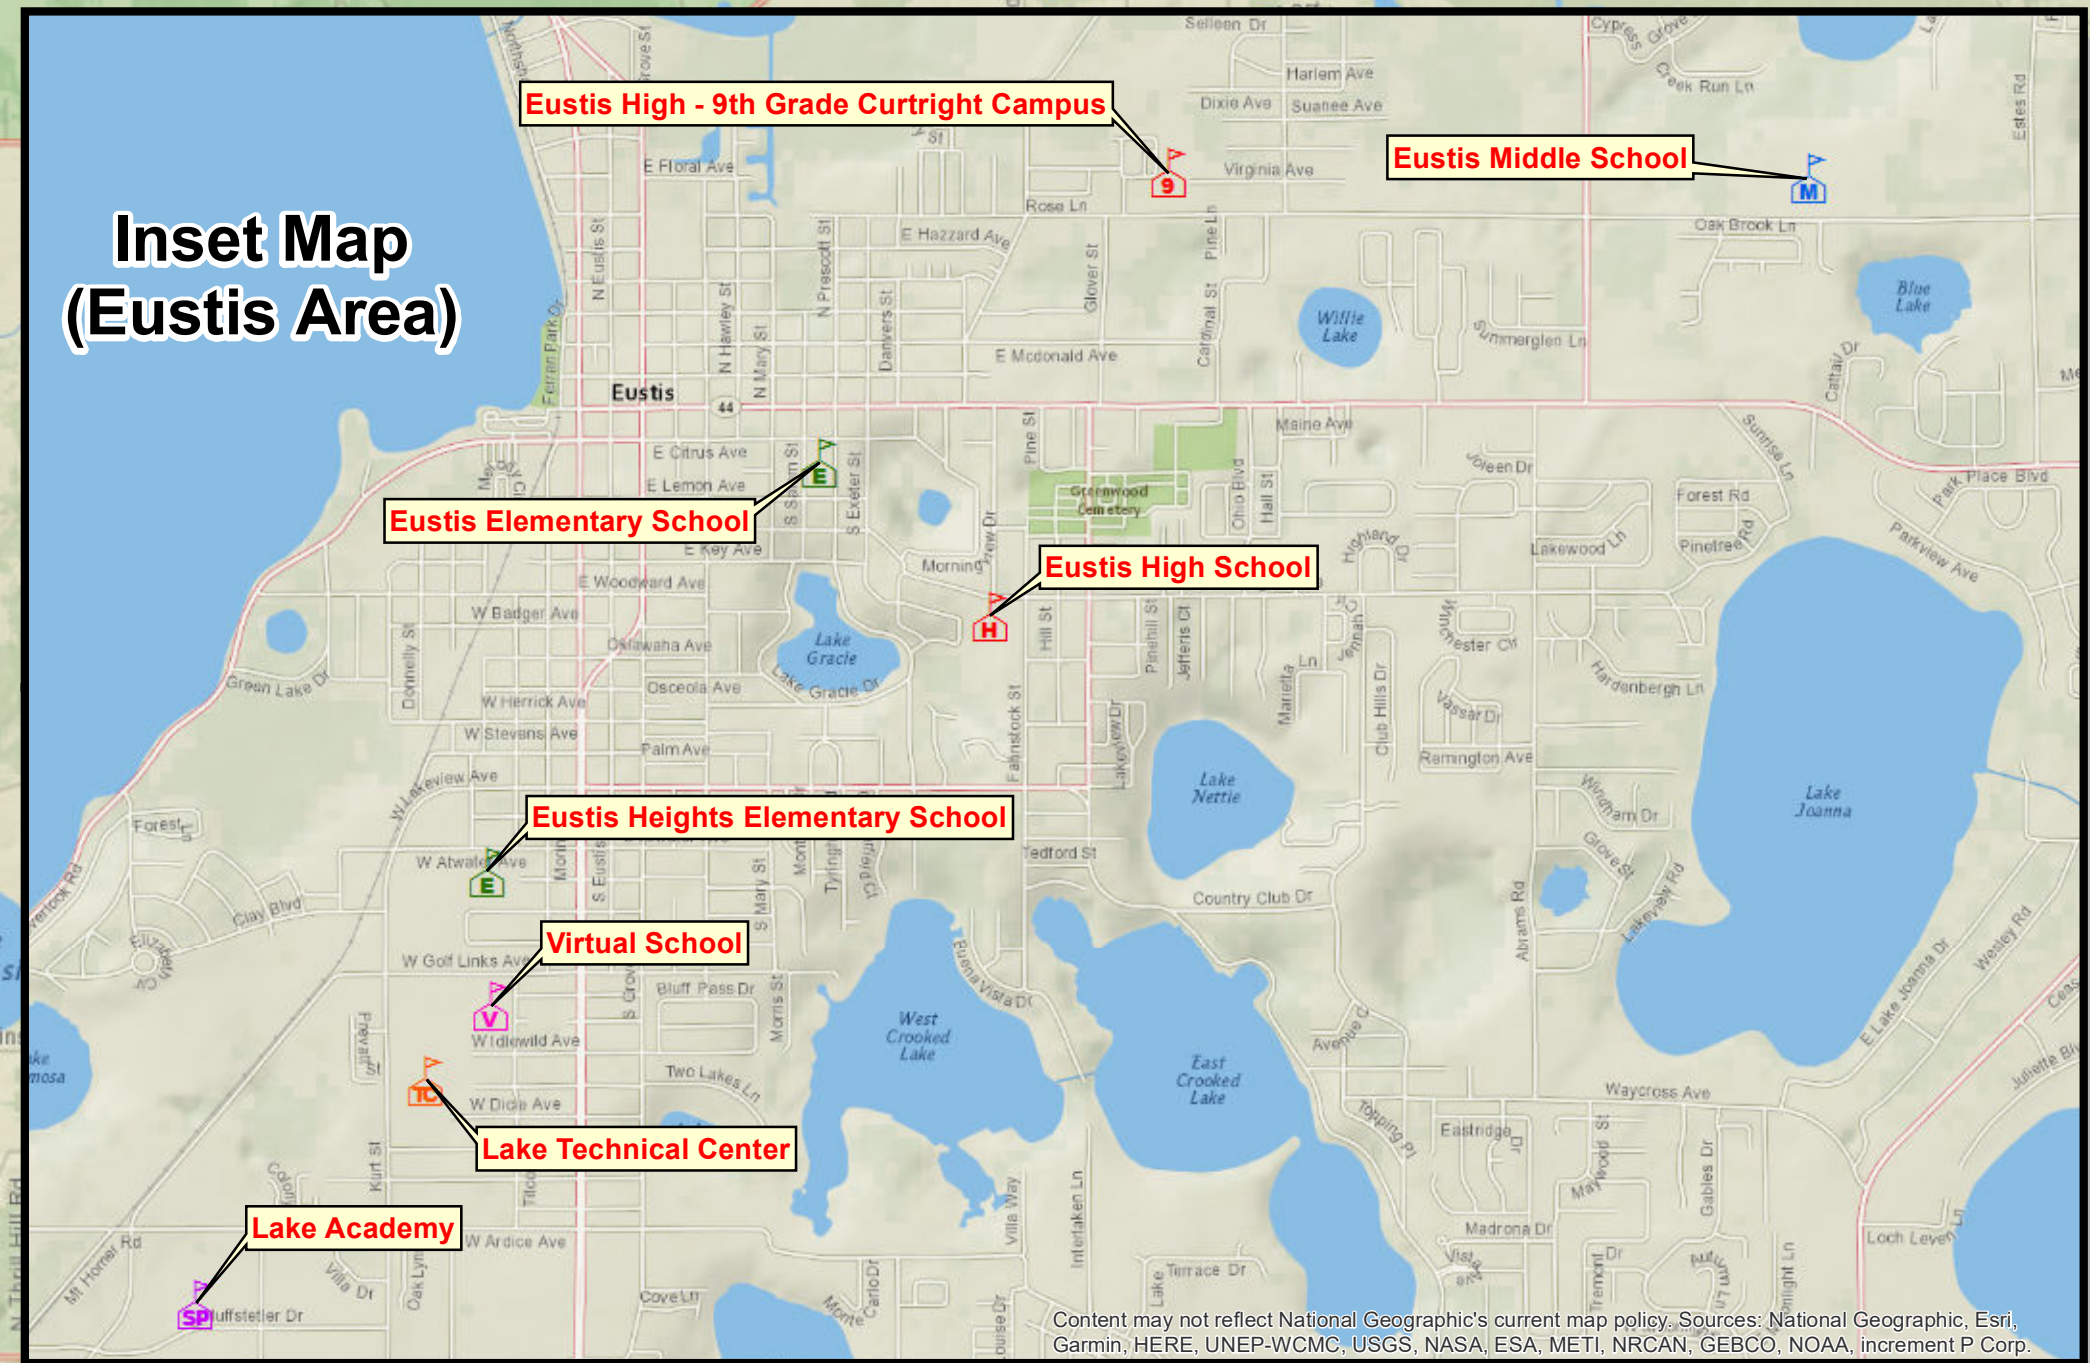

Lake County School District

Public Schools Location Map Lake County, Florida

10,000 5,000 0 10,000 20,000 Feet

1 inch = 5,000 feet