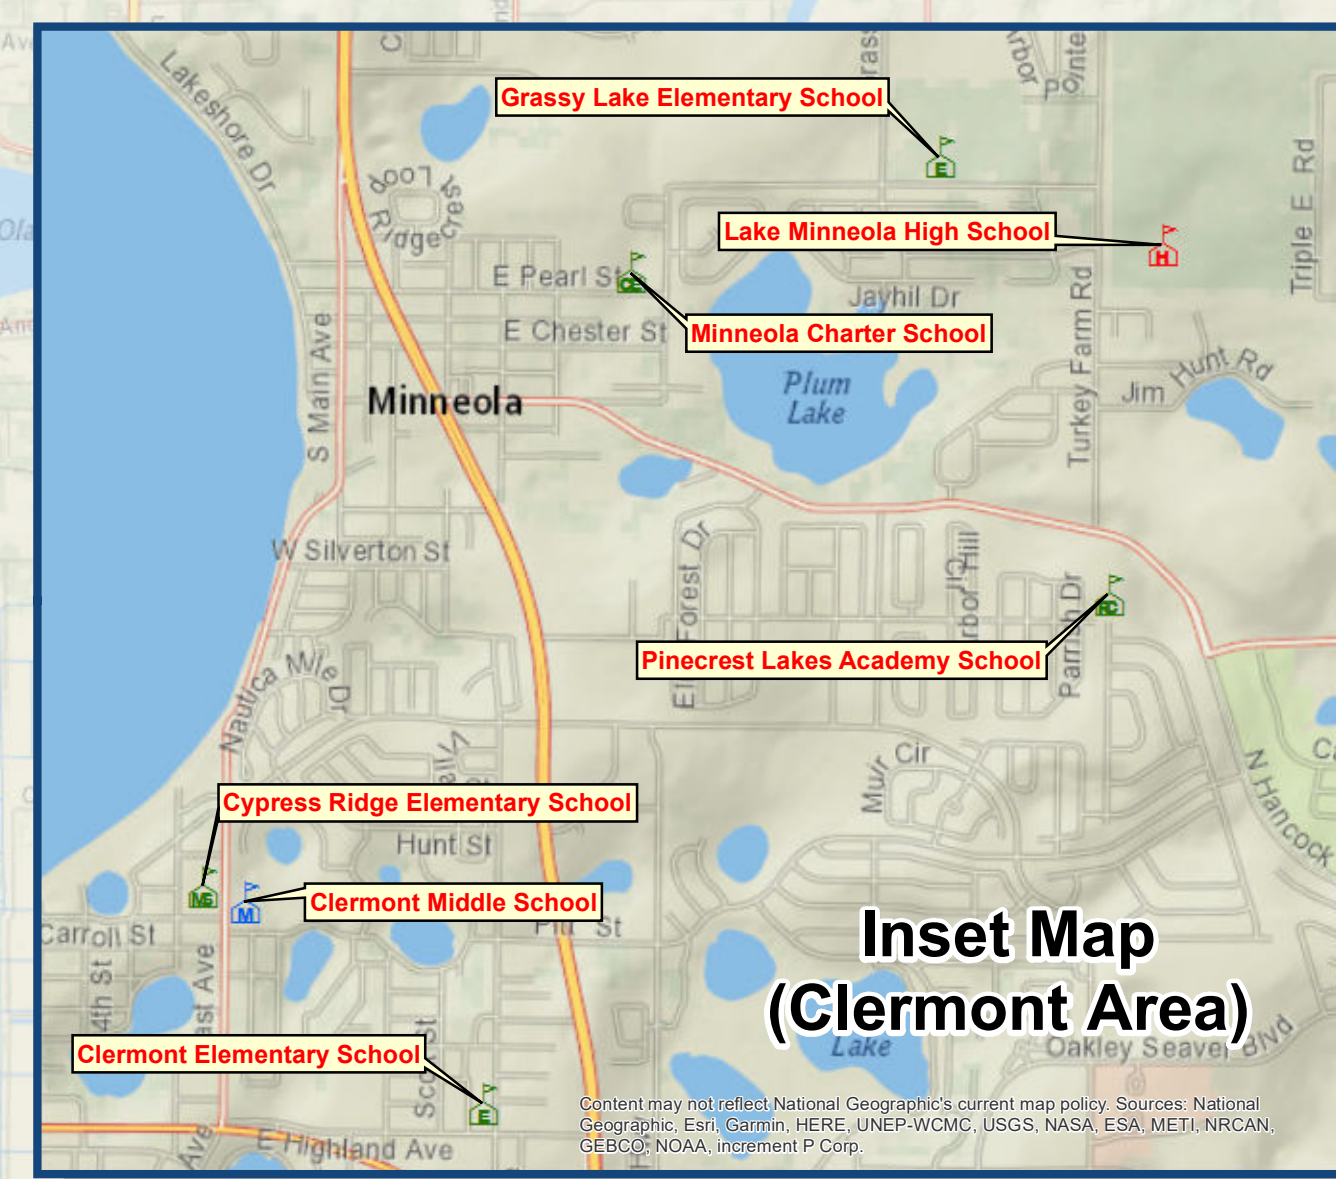

Lake County School District

Public Schools Location Map Lake County, Florida

10,000 5,000 0 10,000 20,000 Feet

1 inch = 5,000 feet