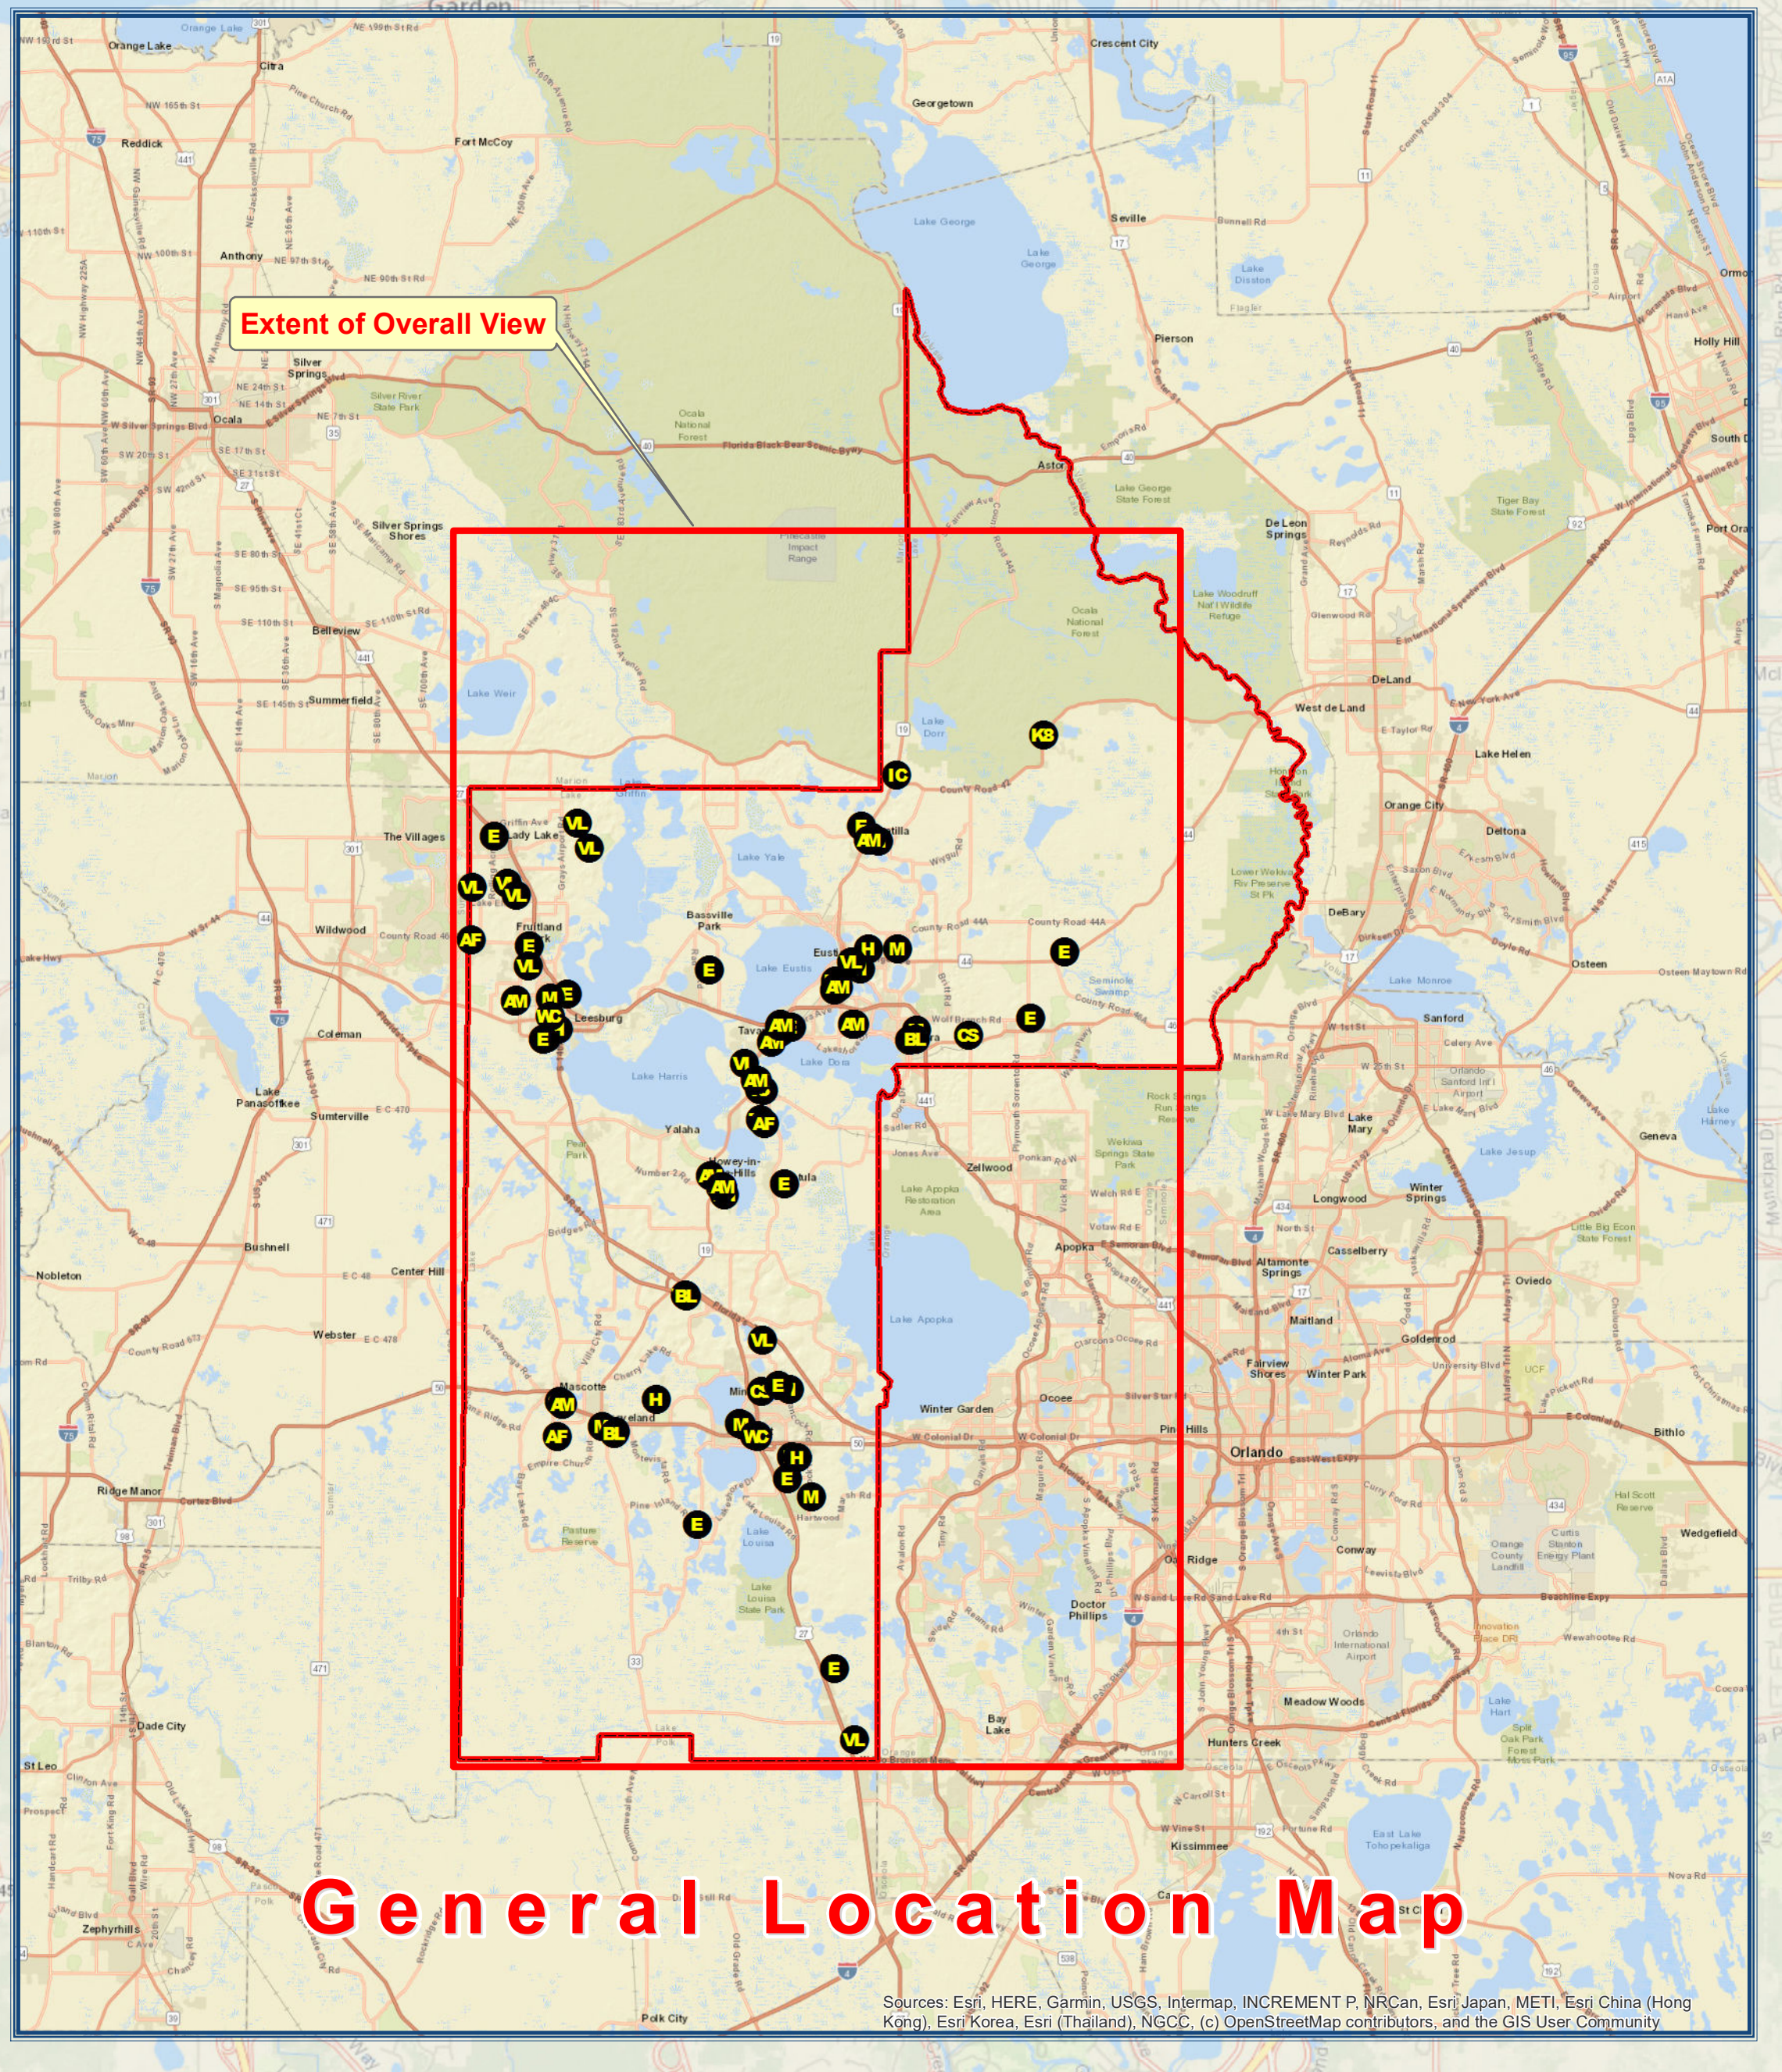

Scan with Smartphone to Retrieve a PDF Version of this Map

Legend	
	County Boundary
	District Facility Ownership Boundaries
All District Facility Locations	
	Administrative Offices
	Pre-K Center
	Elementary School
	Middle School
	High School
	Pre-K through 12th School
	K-8 Conversion Charter School
	Conversion Charter School
	Independent Charter School
	Vocational School
	Ag Farm
	Main Transportation Center
	Bus Lot
	Training Complex
	Vacant Land
	Wellness Center

General Location Map