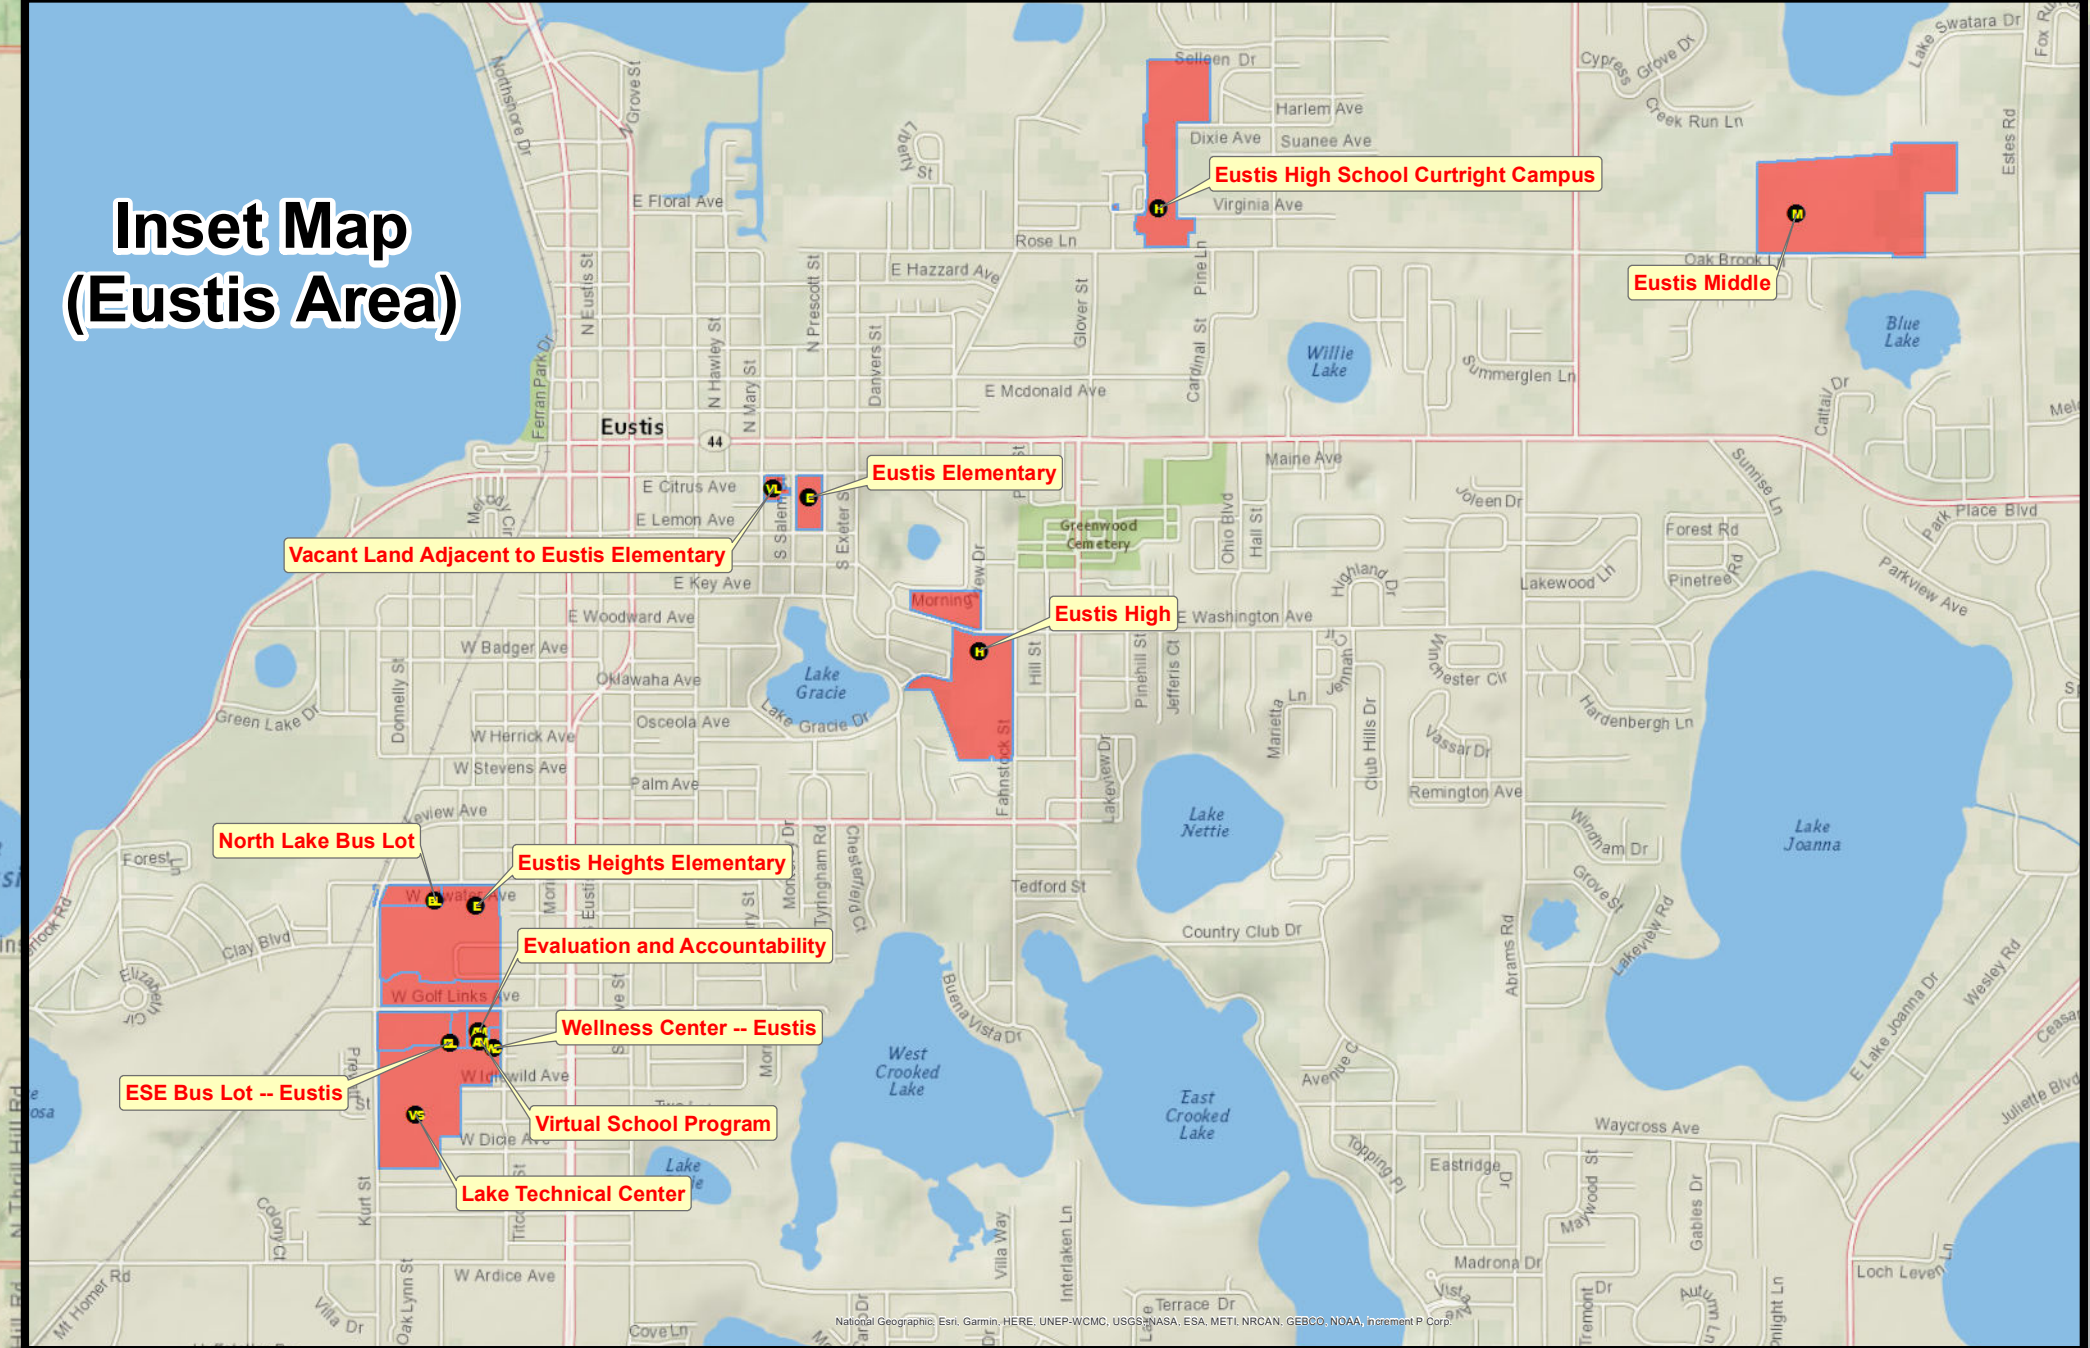

Lake County School Board

District School Facilities Map Lake County, Florida

50,000 25,000 0 50,000 100,000
Feet

1 inch = 5,000 feet