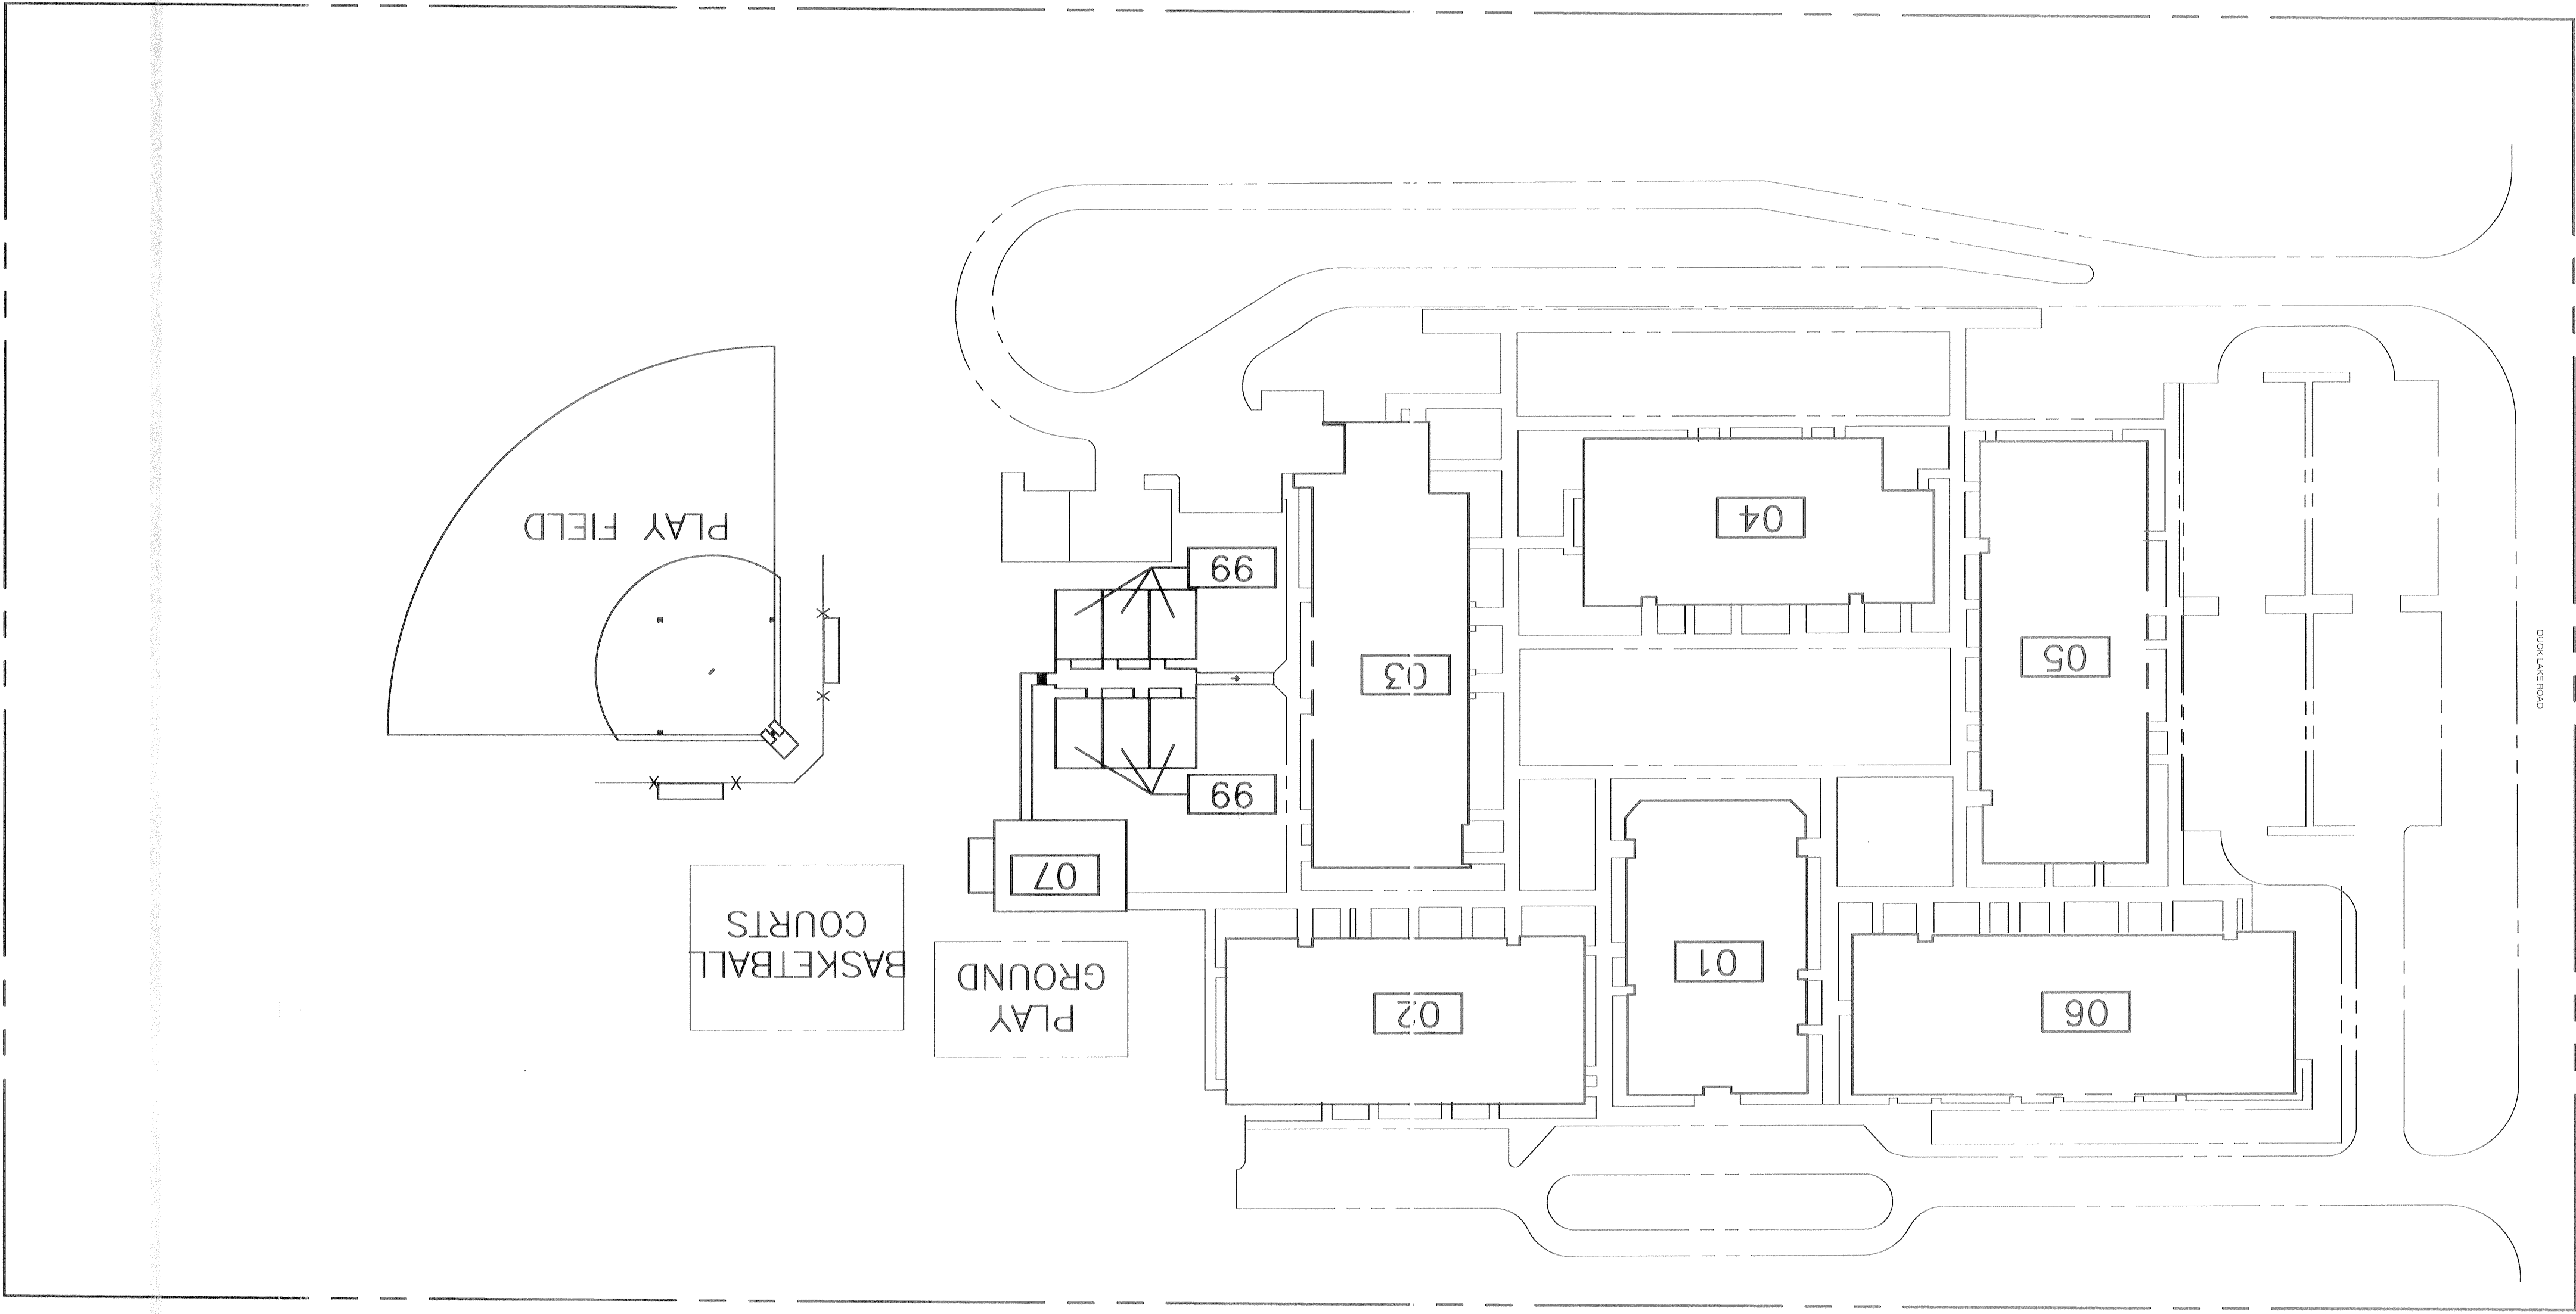

VILLAGES ELEMENTARY SCHOOL

SITE PLAN
LADY LAKE, FL
FISH PLAN

- 01-ADMINISTRATION
- 02-CLASSROOM
- 03-KITCHEN/AUDITORIUM
- 04-CLASSROOM
- 05-CLASSROOM
- 06-CLASSROOM
- 07-COVERED PLAY AREA
- 99-PORTABLE

LEGEND

SITE PLAN
NTS

PROJECT NUMBER
5596.44

ORIGINAL DRAWING REFERENCE

RESPONSE TO

DATE
05-31-08

DRAWN BY
JM

THIS SHEET

055 SITE