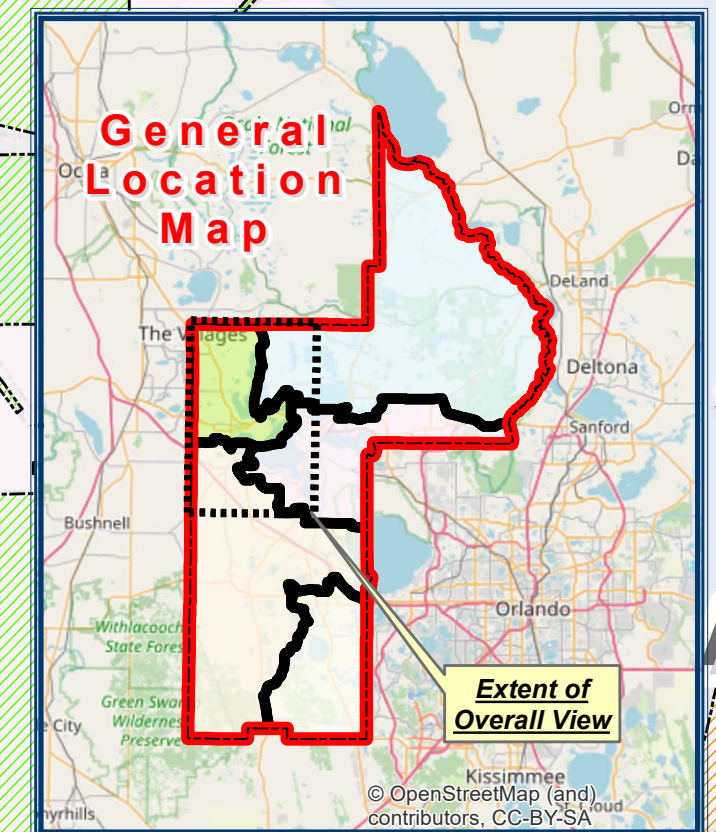

Legend		
	Lake County Boundary	
	District 1 - Bill Mathias, Vice-Chairman	
	District 2 - Dr. Kristi Burns, Chairman	
	District 3 - Marc Dodd, Member	
	District 4 - Sandy Gamble, Member	
	District 5 - Stephanie Luke, Member	
	Municipalities	Howey-in-the-Hills
	Astatula	
	Fruitland Park	
	Groveland	
	Leesburg	
	Tavares