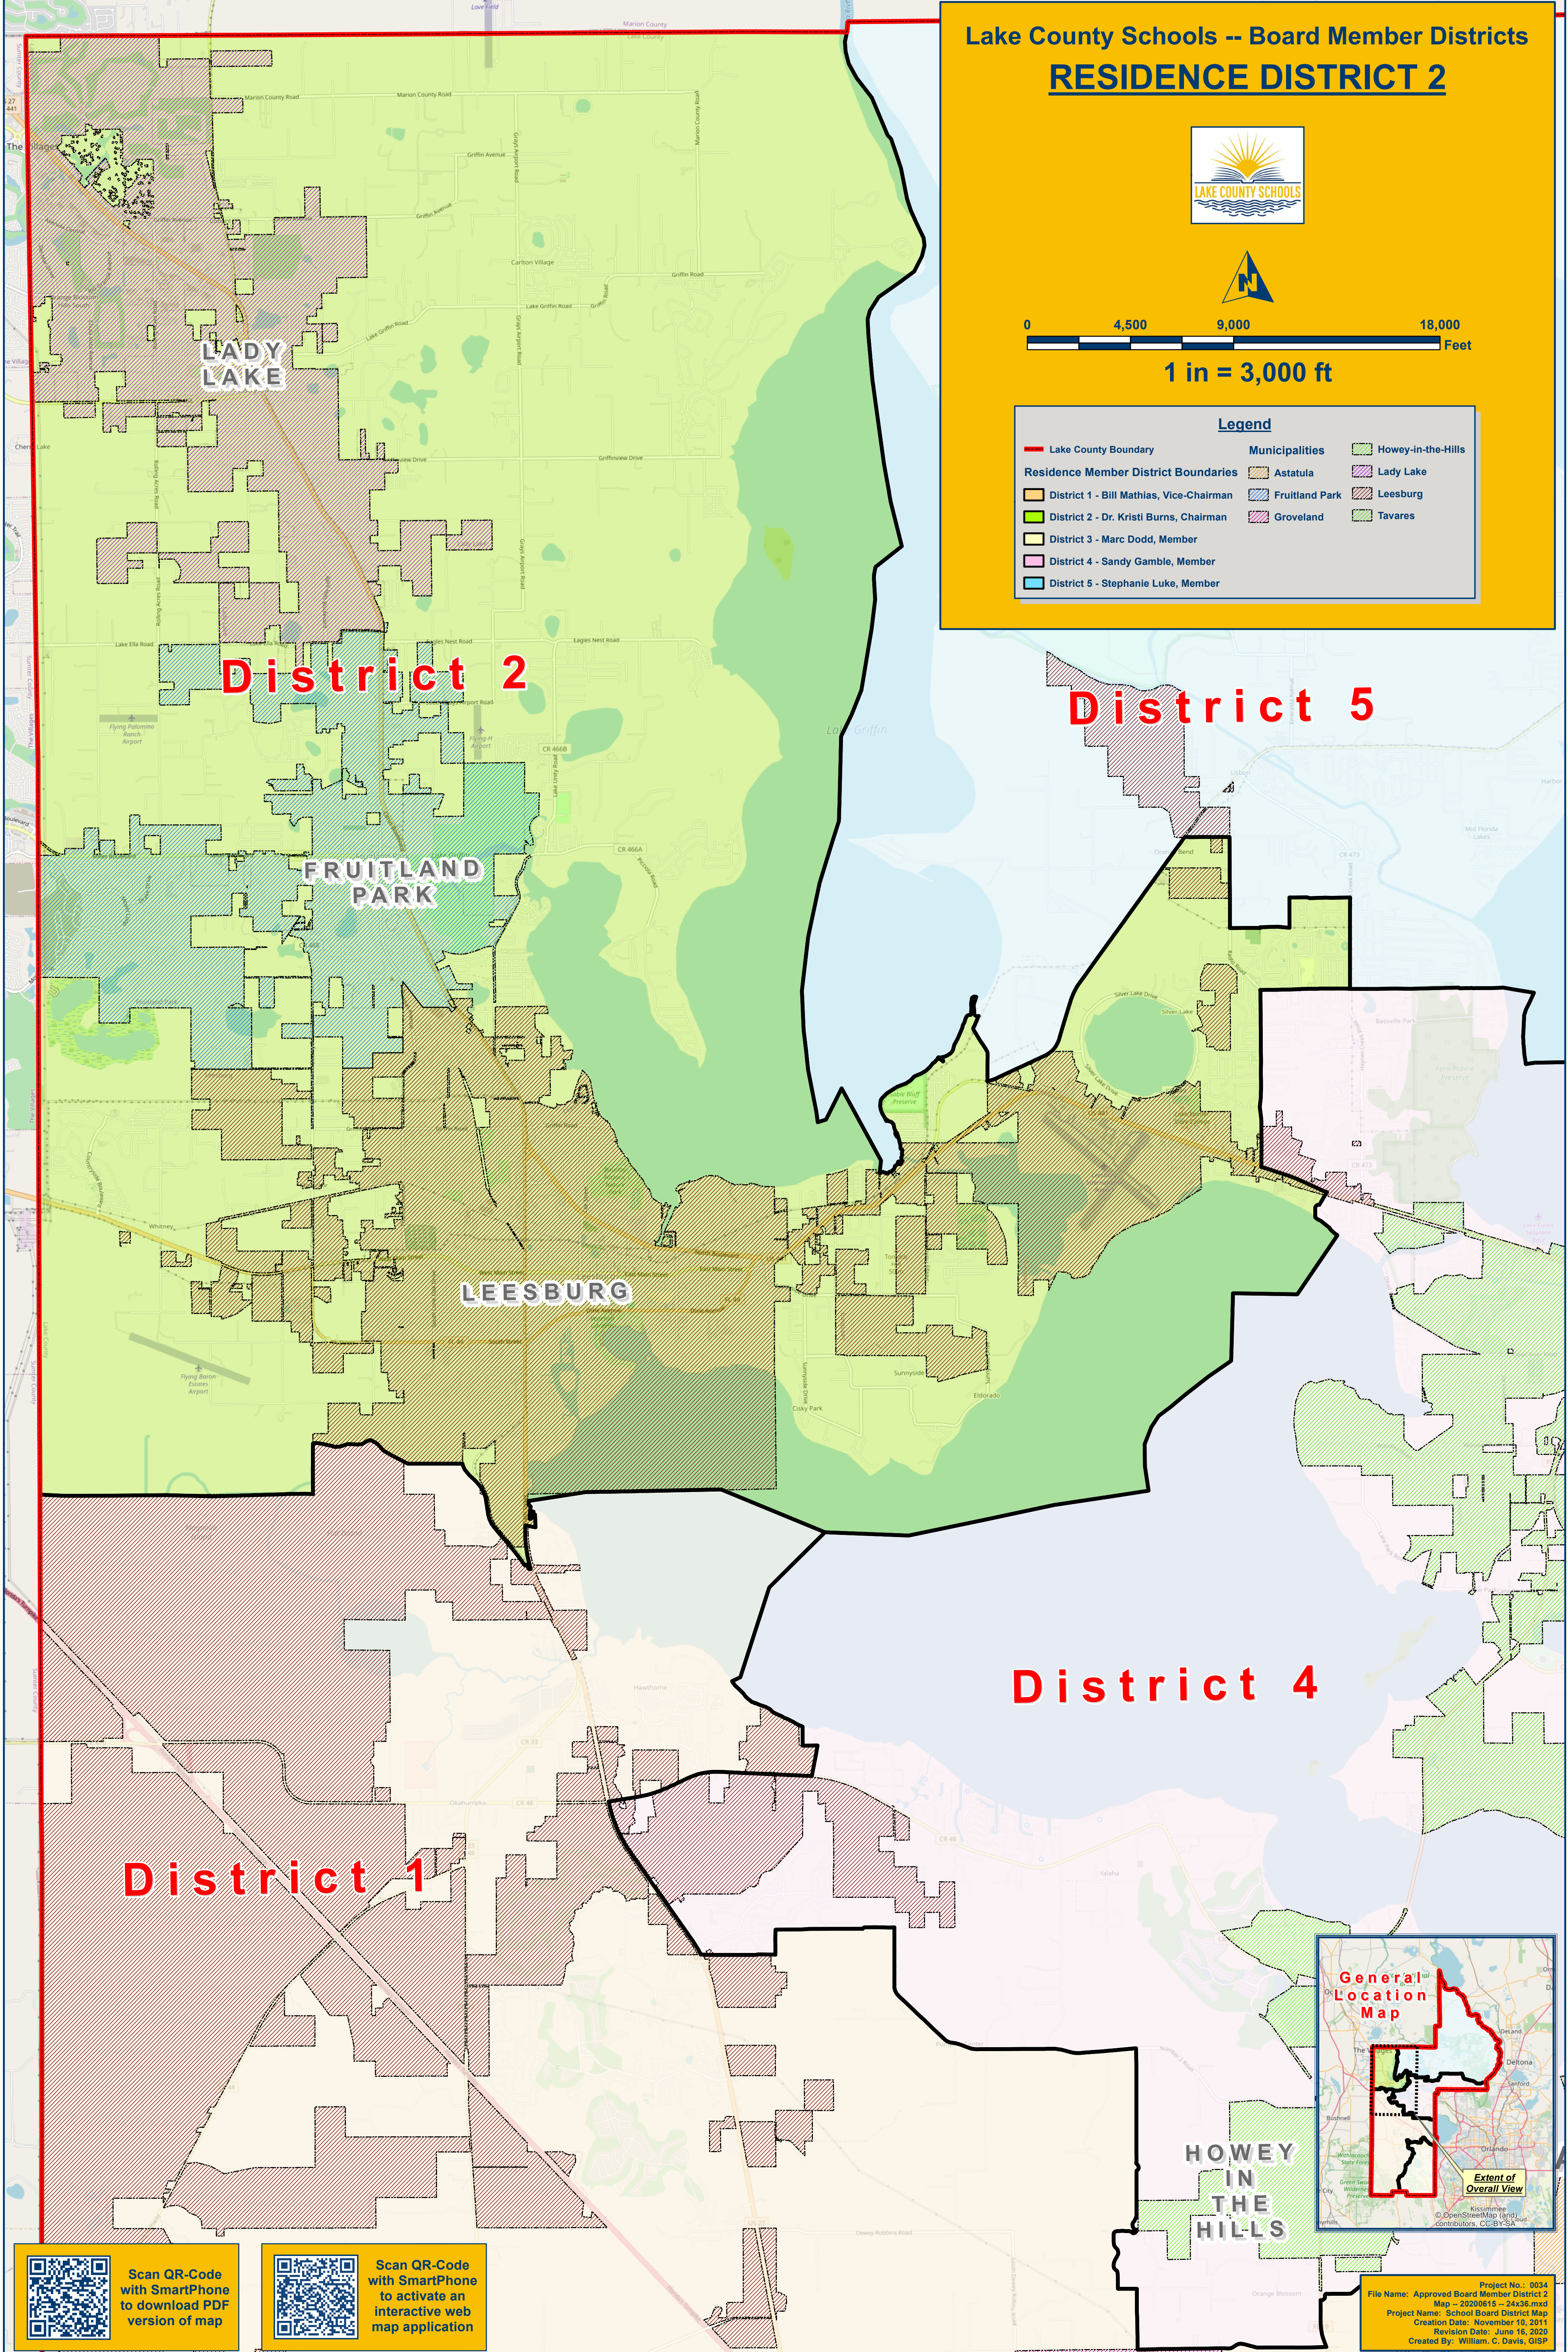

Lake County Schools -- Board Member Districts
RESIDENCE DISTRICT 2

Legend		
	Lake County Boundary	
	District 1 - Bill Mathias, Vice-Chairman	
	District 2 - Dr. Kristi Burns, Chairman	
	District 3 - Marc Dodd, Member	
	District 4 - Sandy Gamble, Member	
	District 5 - Stephanie Luke, Member	
	Municipalities	Howey-in-the-Hills
	Astatula	
	Fruitland Park	
	Groveland	
	Leesburg	
	Tavares