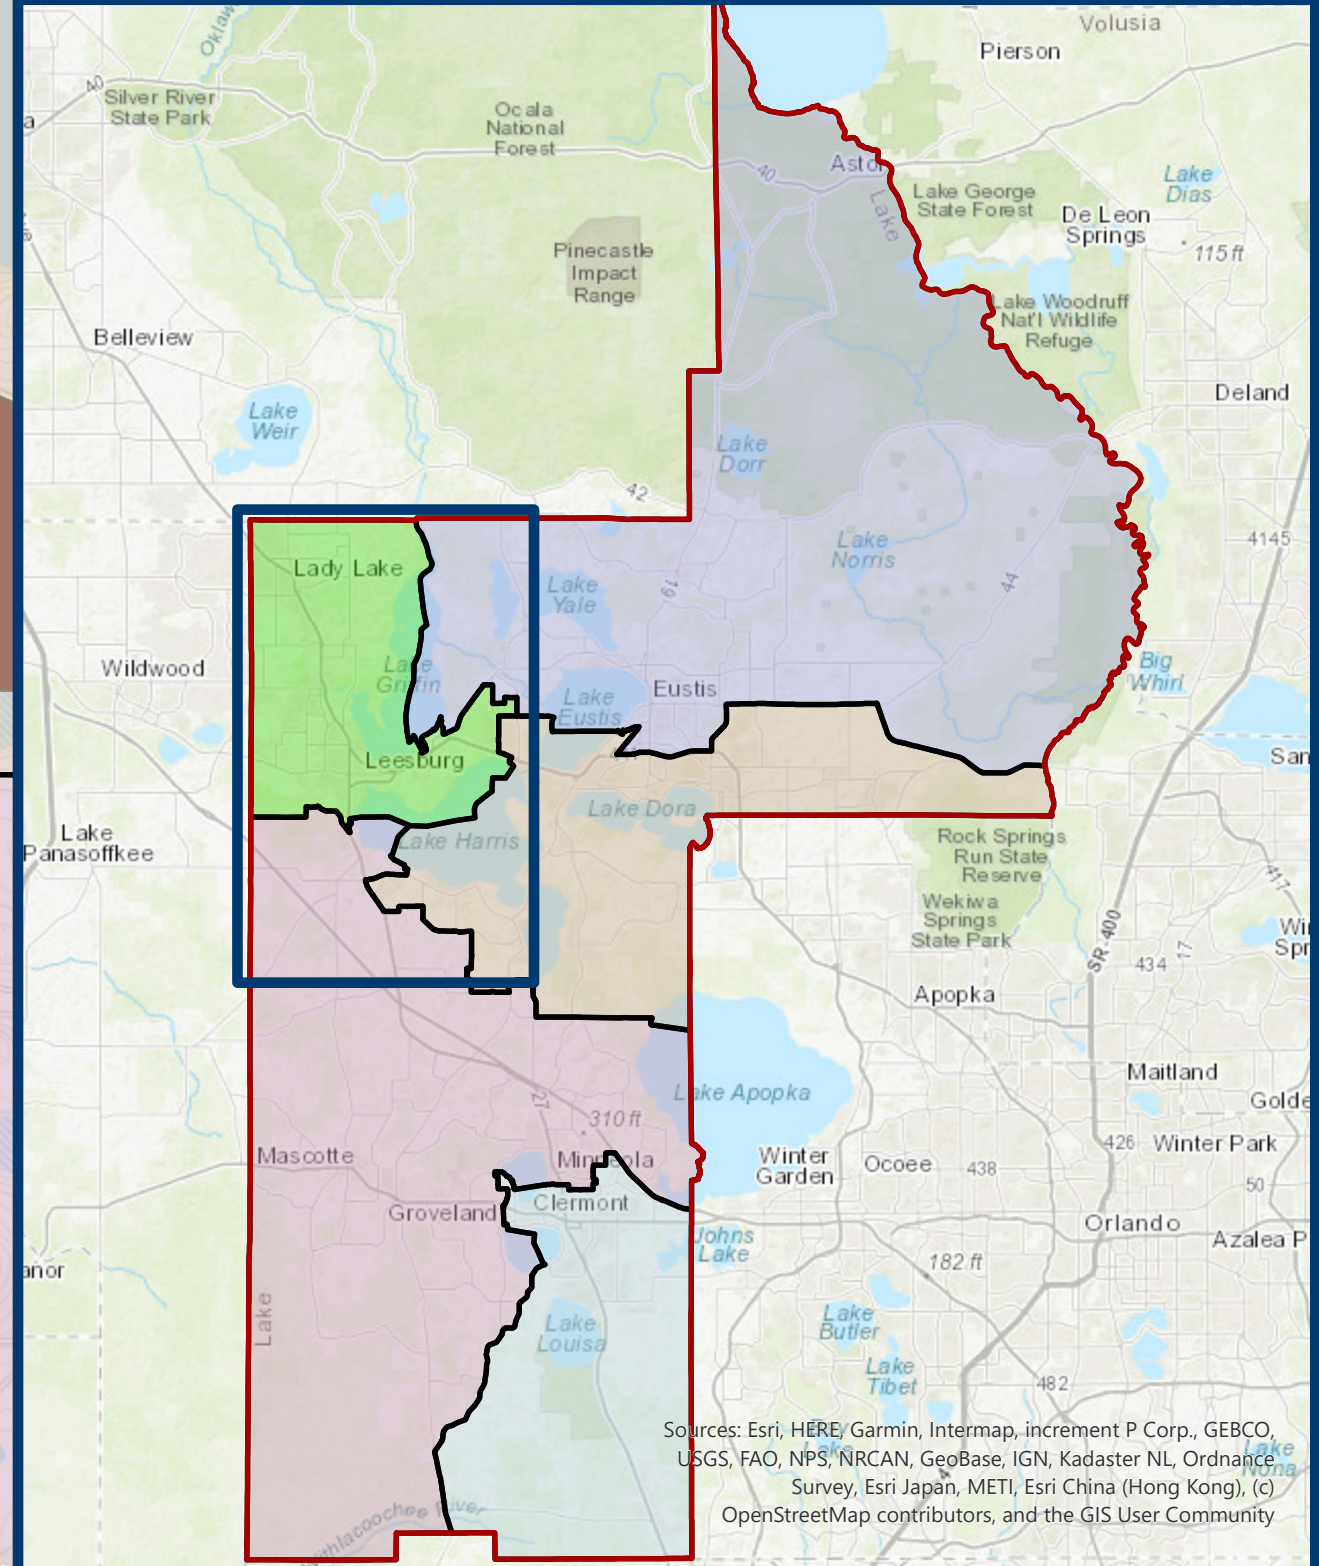

Lake County - Board Member Districts

District 2

LAKE COUNTY SCHOOLS

N

0 3,000 6,000 12,000 18,000 24,000 Feet

Municipalities	Residence Member District Boundaries
<ul style="list-style-type: none"> FRUITLAND PARK HOWEY-IN-THE-HILLS LADY LAKE LEESBURG TAVARES 	<ul style="list-style-type: none"> District 1 - Bill Mathias, Chairman District 2 - Kristi Burns, PhD, Member District 3 - Mark Dodd, Member District 4 - Mollie Cunningham, Member District 5 - Stephanie Luke, Vice-Chairperson

Sources: Esri, HERE, Garmin, Intermap, increment P Corp., GEBCO, USGS, FAO, NPS, NRCAN, Geobase, IGN, Kadaster NL, Ordnance Survey, Esri Japan, METI, Esri China (Hong Kong), Swisstopo, OpenStreetMap contributors, and the GIS User Community