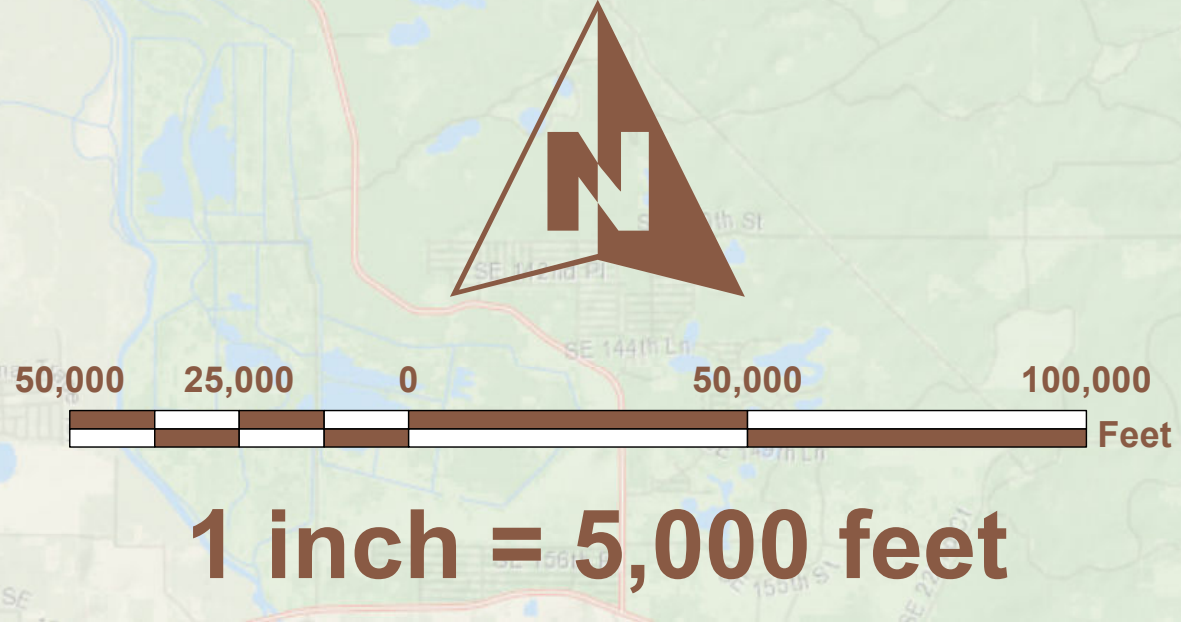

Lake County School Board

2014-2015 Middle School Attendance Boundary Map

Lake County, Florida

Legend

- County Boundary
- Public Middle School Facilities
- Middle School Attendance Zones -- 2014-2015
- Carver Middle
- Clermont Middle
- East Ridge Middle
- Eustis Middle
- Gray Middle
- Mount Dora Middle
- Oak Park Middle
- Tavares Middle
- Umatilla Middle
- Windy Hill Middle

Project Number.: 0027
 File Name: Middle School Attendance Boundary Map 2014-15 -- 04302014 -- 36x60.mxd
 Project Name: District Attendance Map
 Creation Date: April 30, 2014
 Revision Date: N/A
 Created By: William C. Davis, GISP