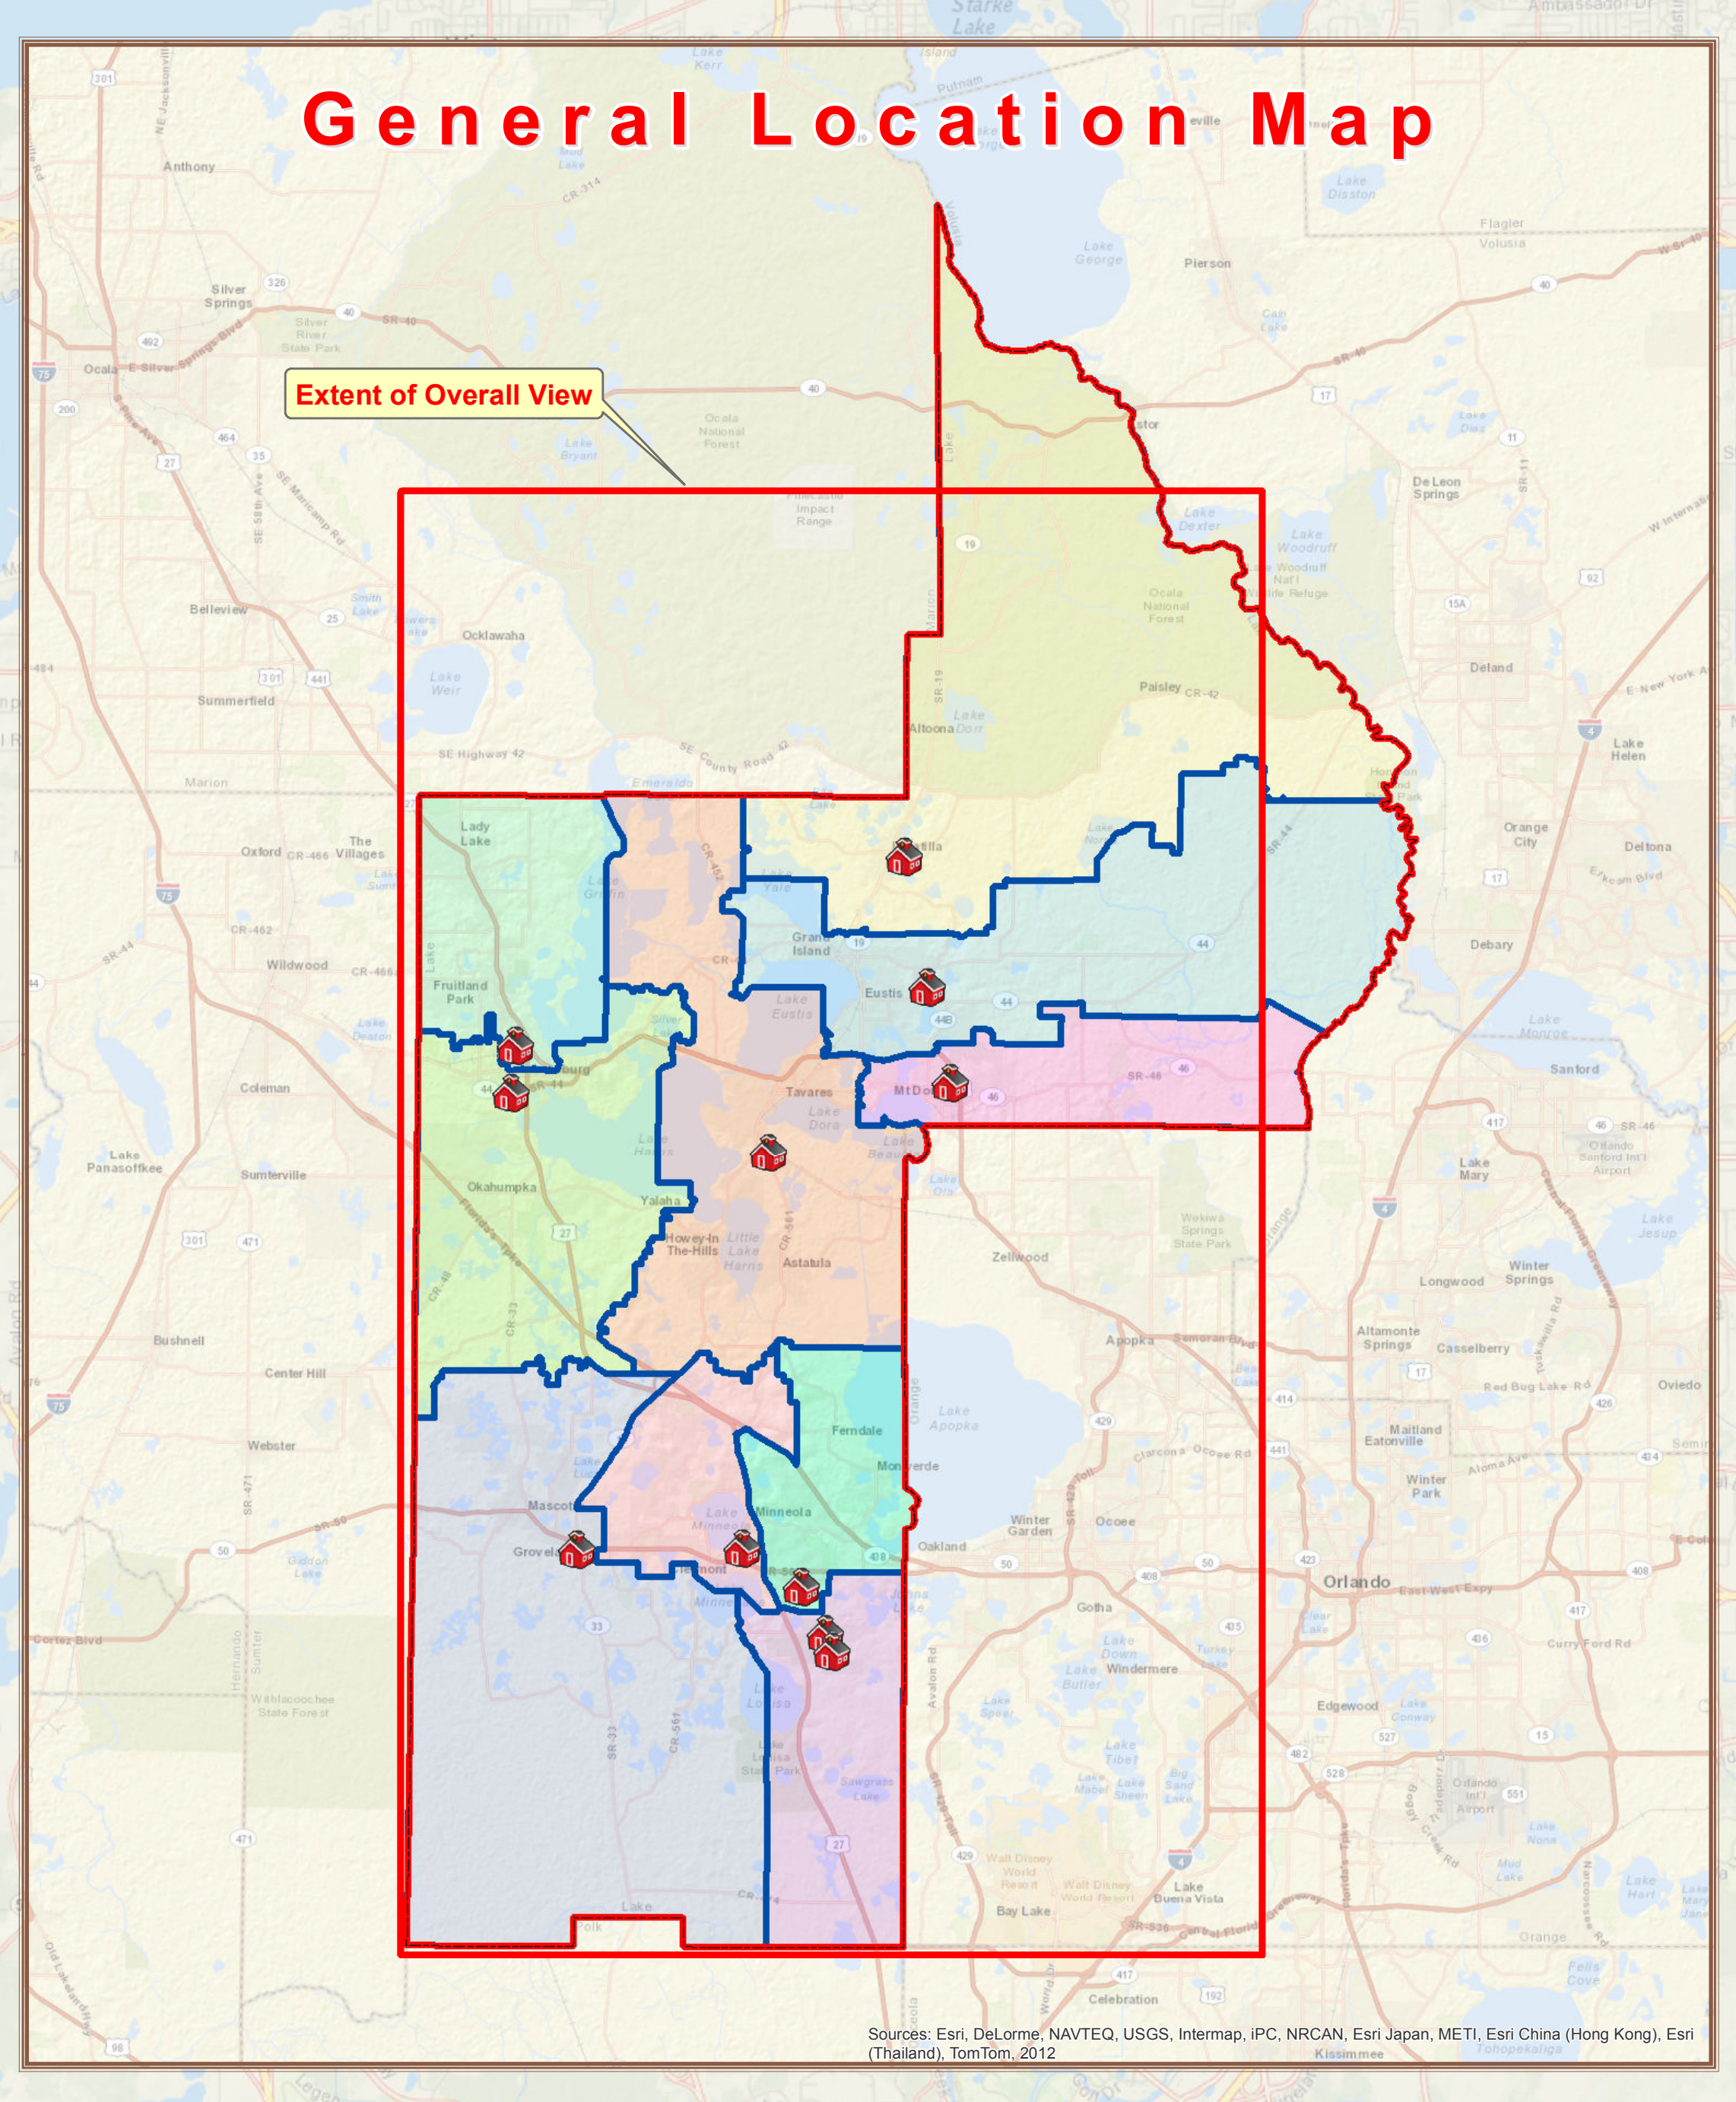

Lake County School Board

2014-2015 Middle School Attendance Boundary Map

Lake County, Florida

Legend

- County Boundary
- Public Middle School Facilities
- Middle School Attendance Zones -- 2014-2015
- Carver Middle
- Clermont Middle
- East Ridge Middle
- Eustis Middle
- Gray Middle
- Mount Dora Middle
- Oak Park Middle
- Tavares Middle
- Umatilla Middle
- Windy Hill Middle

Project Number.: 0027
 File Name: Middle School Attendance Boundary Map 2014-15 -- 04302014 -- 36x60.mxd
 Project Name: District Attendance Map
 Creation Date: April 30, 2014
 Revision Date: N/A
 Created By: William C. Davis, GISP