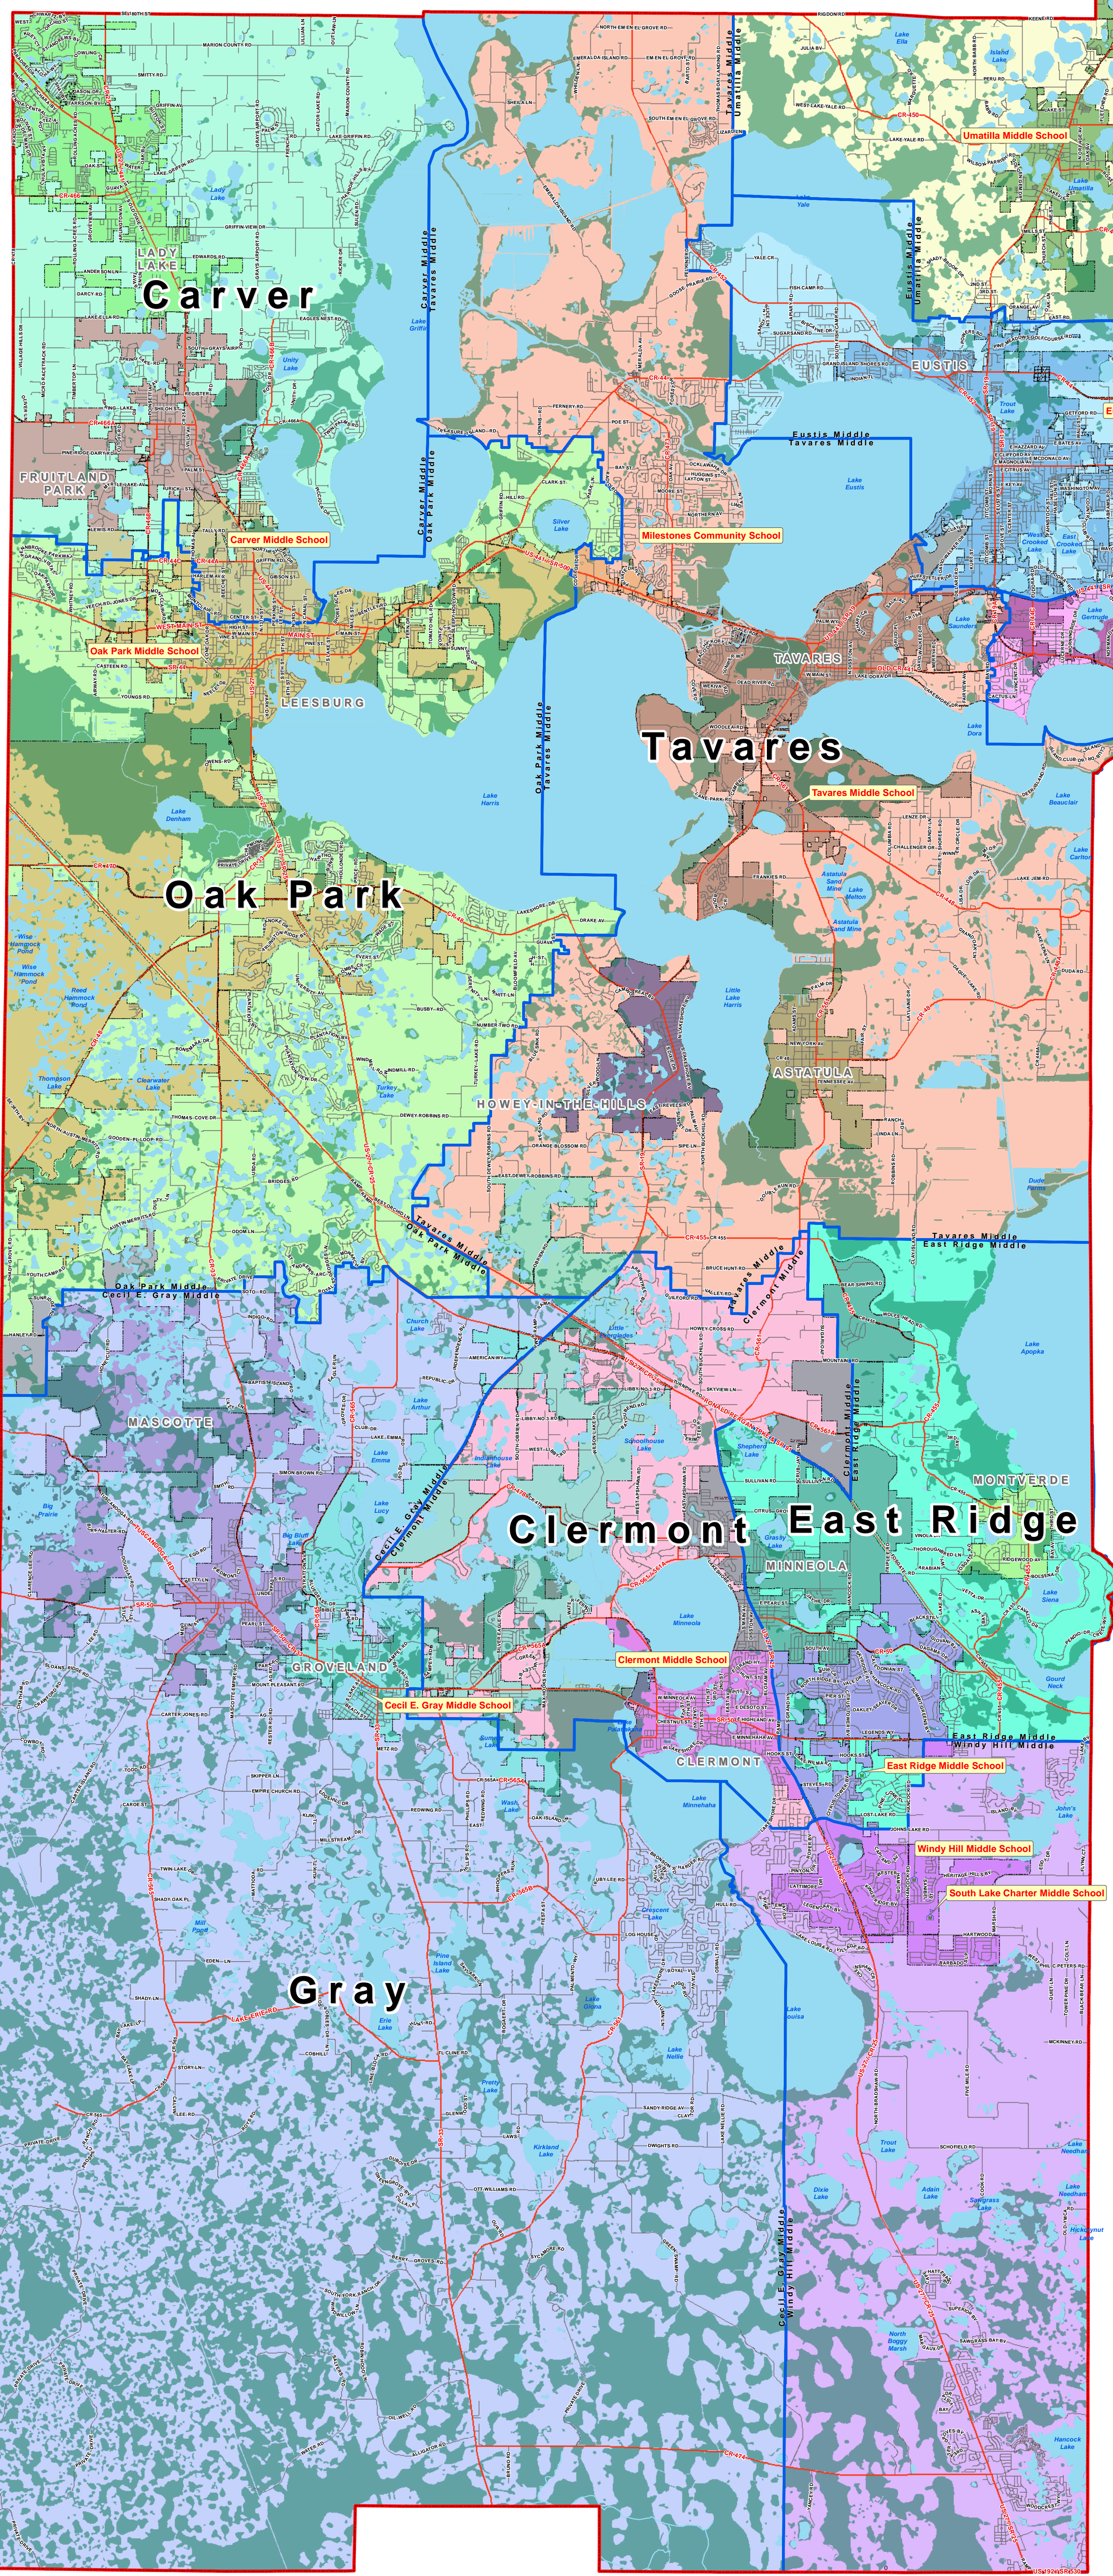

Middle School Attendance Boundary Map (2011-2012)

Lake County, Florida

Legend	
	County Boundary
	Major Highways & Roads
	Minor Roads & Streets
	Lakes and Water Bodies
	Wetlands
	Corporate Limits
	Astatula
	Clermont
	Eustis
	Fruitland Park
	Groveland
	Howey-in-the-Hills
	Lady Lake
	Leesburg
	Mascotte
	Minneola
	Montverde
	Mount Dora
	Tavares
	Umatilla
	Middle School Locations
	Middle School Attendance Zone (2011-2012)
	Carver Middle School
	Clermont Middle School
	East Ridge Middle School
	Eustis Middle School
	Gray Middle School
	Mount Dora Middle School
	Oak Park Middle School
	Tavares Middle School
	Umatilla Middle School
	Windy Hill Middle School