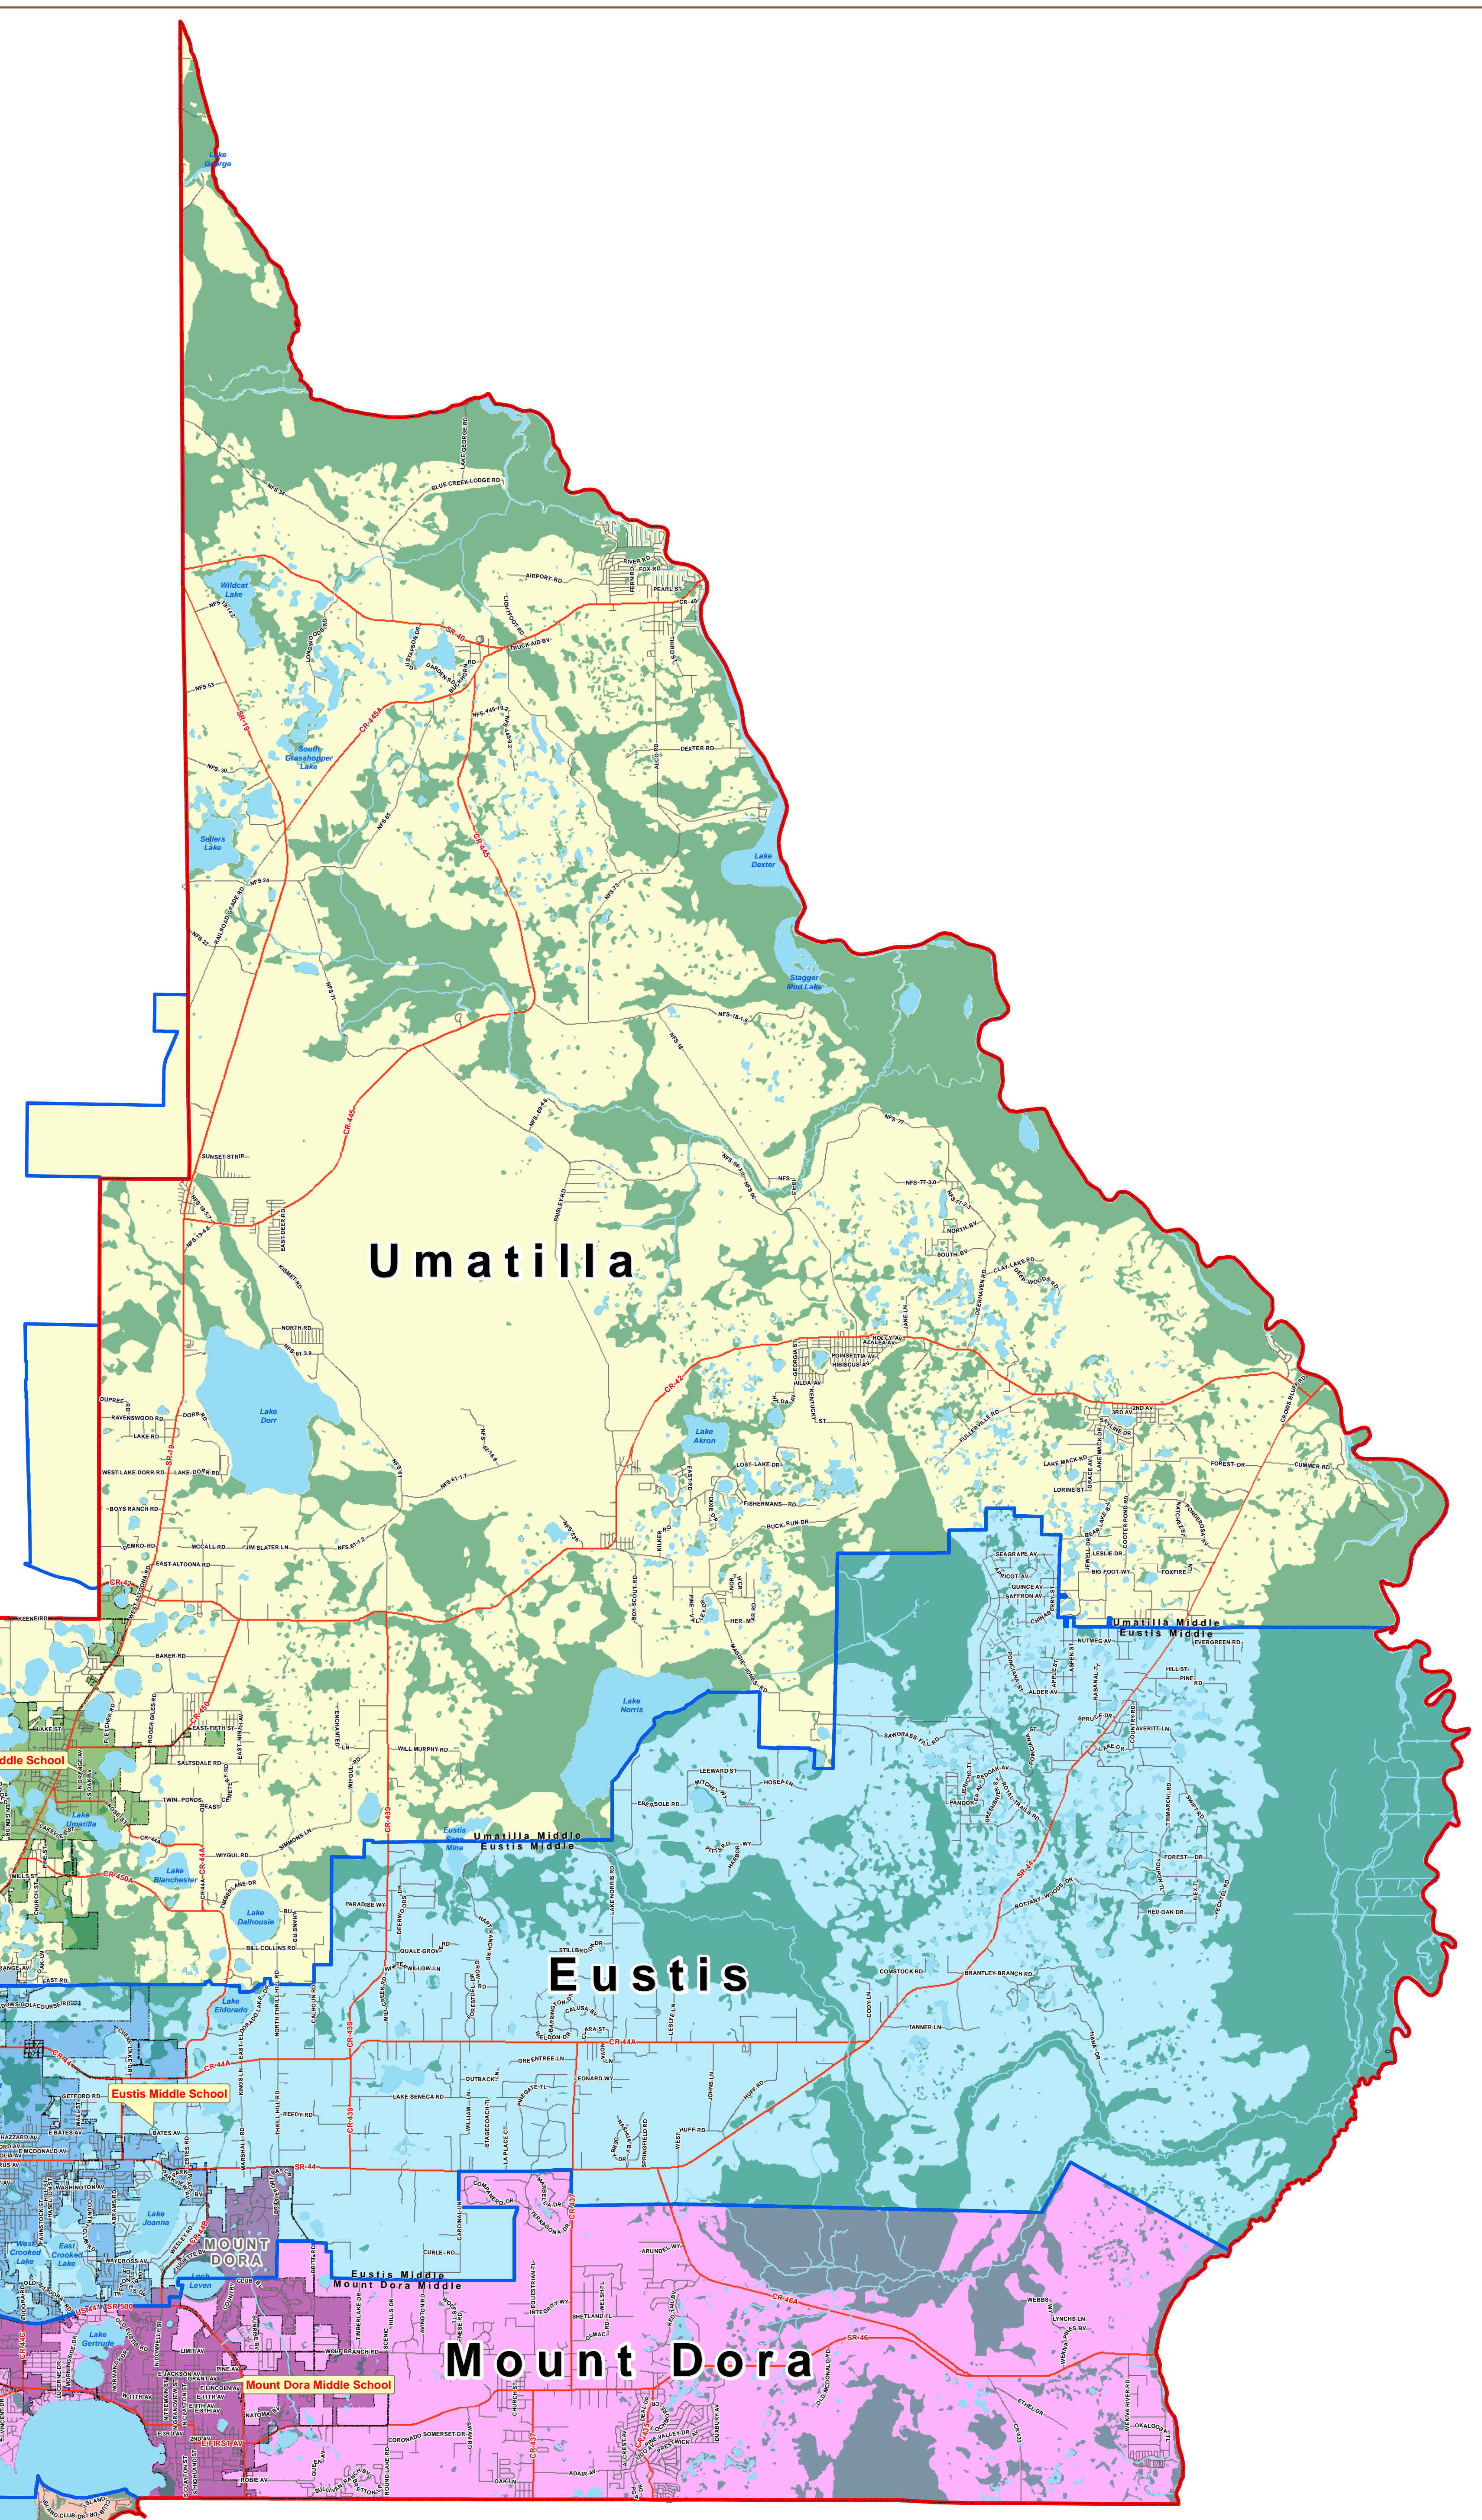

Middle School Attendance Boundary Map (2011-2012)

Lake County, Florida

Legend	
	County Boundary
	Major Highways & Roads
	Minor Roads & Streets
	Lakes and Water Bodies
	Wetlands
	Corporate Limits
	Astatula
	Clermont
	Eustis
	Fruitland Park
	Groveland
	Howey-in-the-Hills
	Lady Lake
	Leesburg
	Mascotte
	Minneola
	Montverde
	Mount Dora
	Tavares
	Umatilla
	Middle School Locations
	Middle School Attendance Zone (2011-2012)
	Carver Middle School
	Clermont Middle School
	East Ridge Middle School
	Eustis Middle School
	Gray Middle School
	Mount Dora Middle School
	Oak Park Middle School
	Tavares Middle School
	Umatilla Middle School
	Windy Hill Middle School