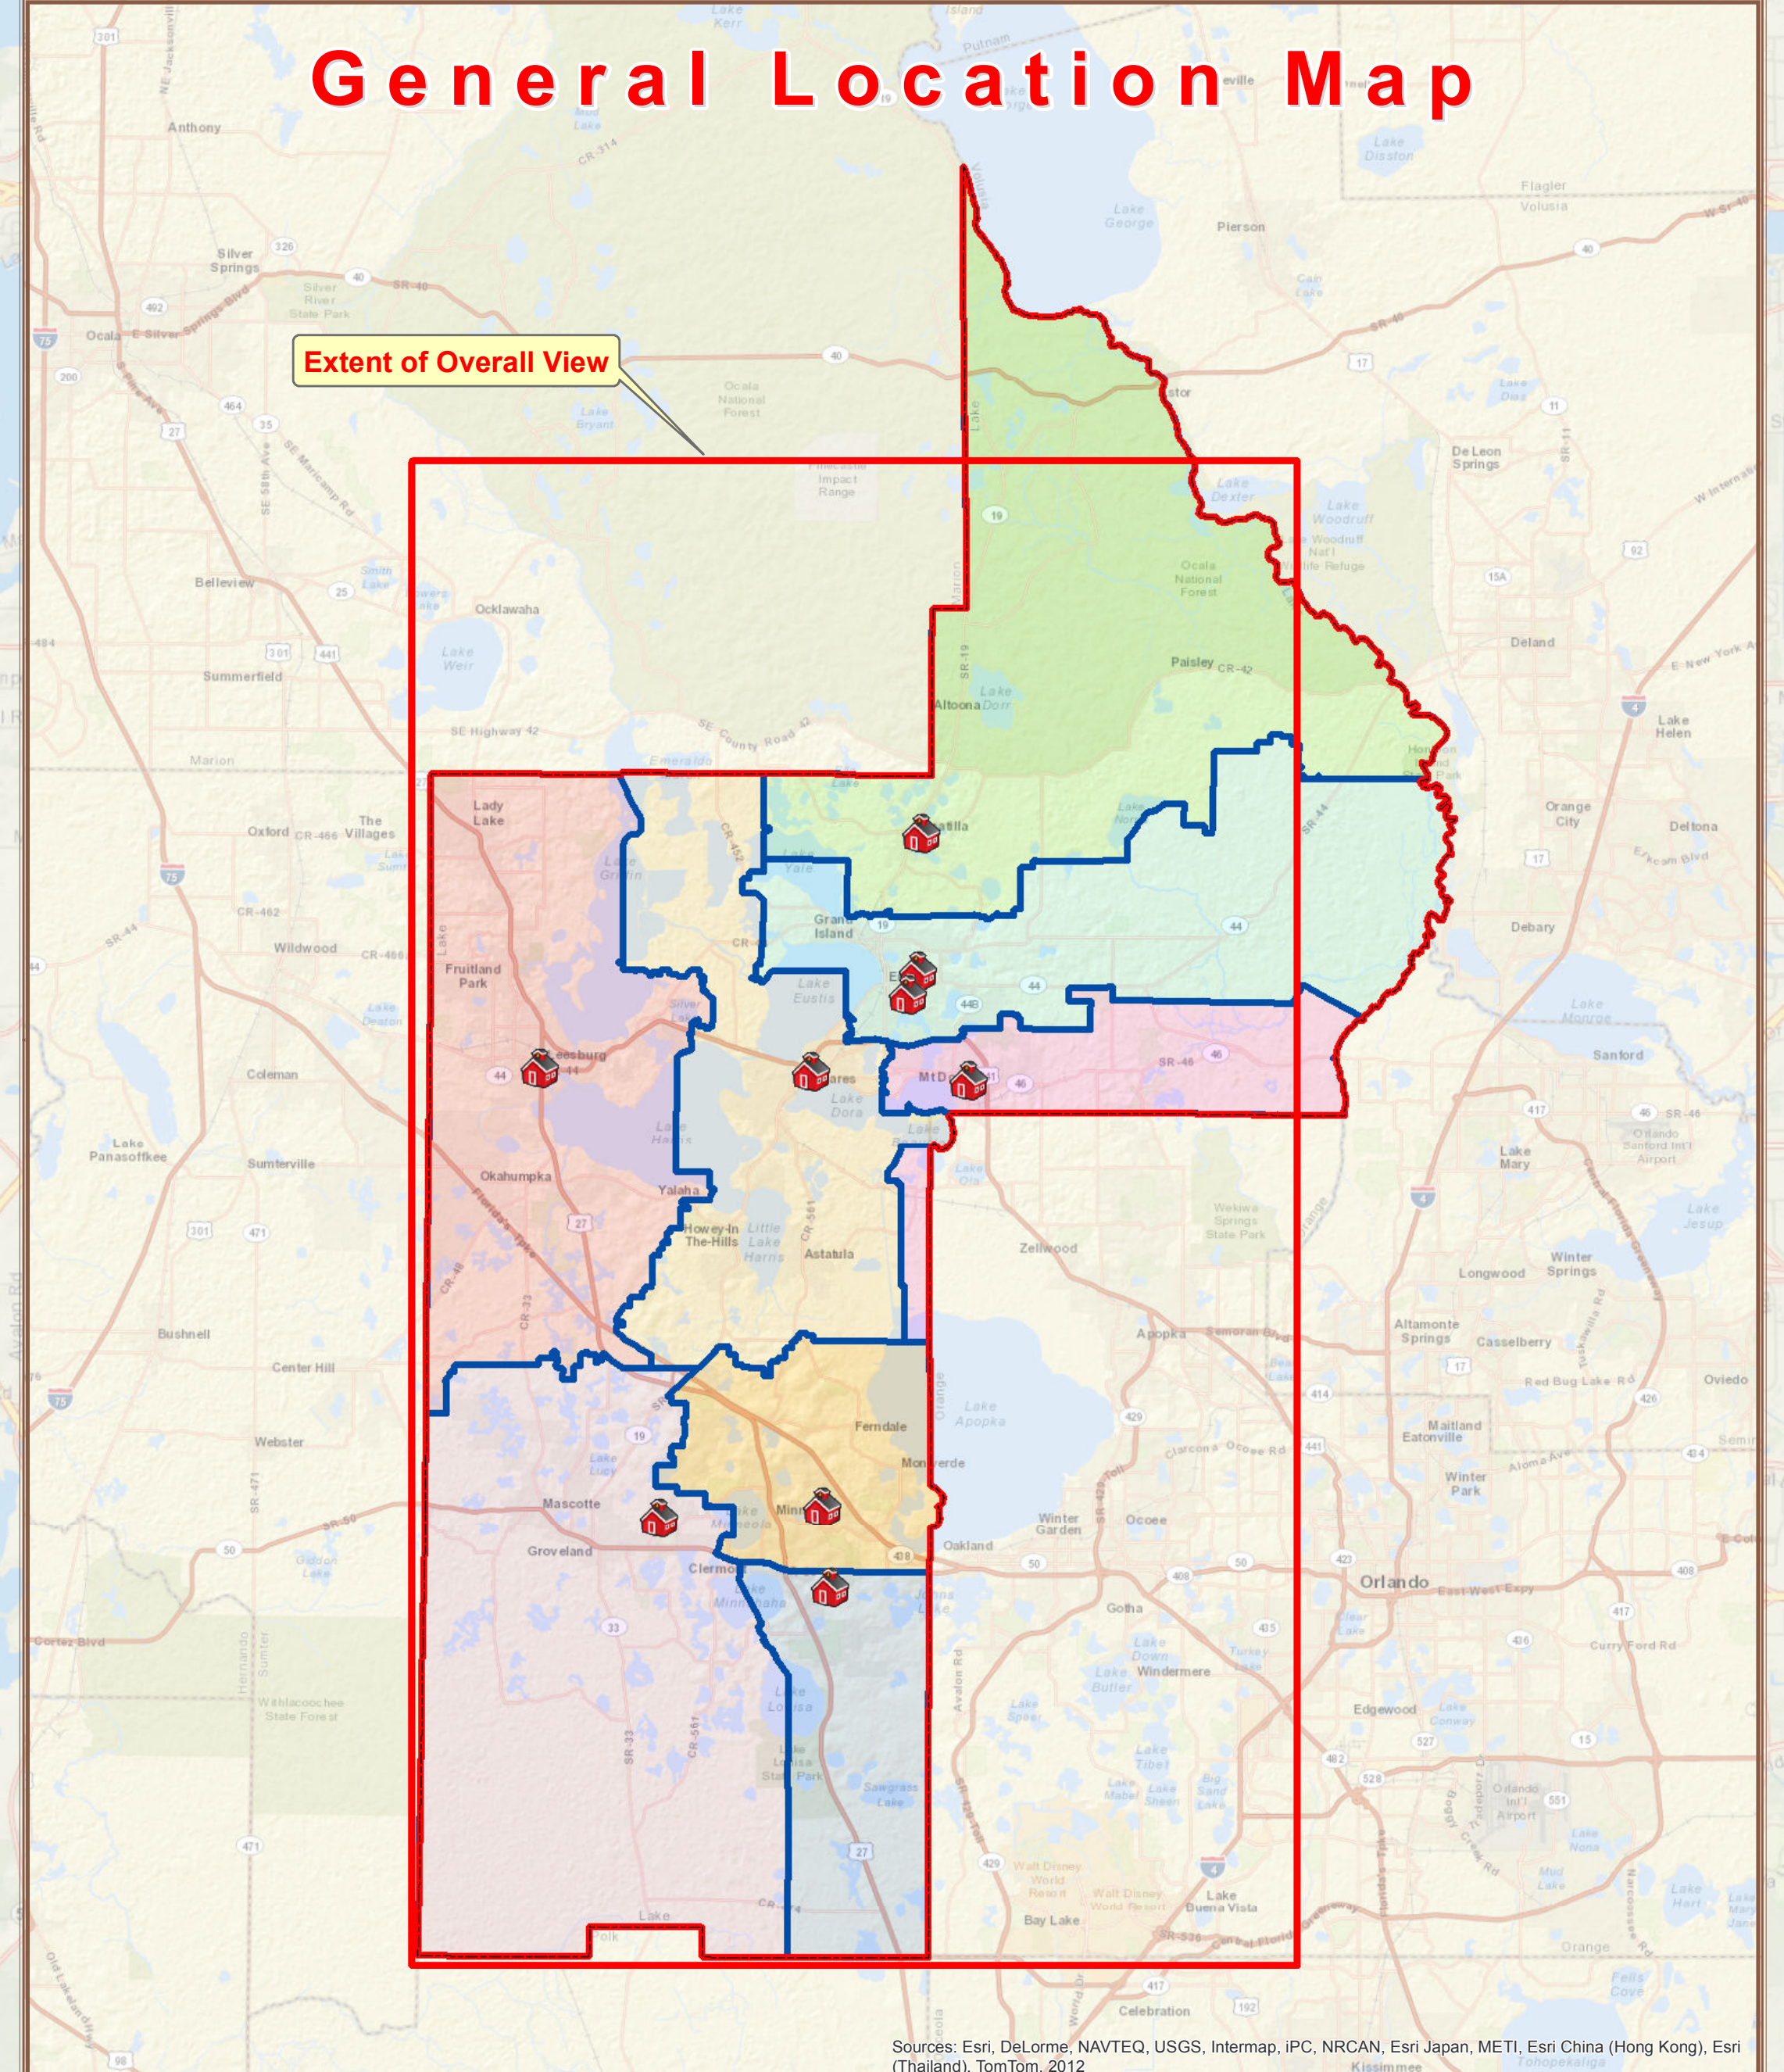

## 2014-2015 High School Attendance Boundary Map Lake County, Florida

50,000 25,000 0 50,000 100,000  
Feet

1 inch = 5,000 feet

**Legend**

- County Boundary
- Public High School Facilities
- High School Student Assignment Zones
  - East Ridge High
  - Eustis High
  - Leesburg High
  - Lake Minneola High
  - Mount Dora High
  - South Lake High
  - Tavares High
  - Umatilla High

Project Number.: 0027  
File Name: High School Attendance Boundary Map 2014-15 -- 04302014 -- 36x60.mxd  
Project Name: District Attendance Map  
Creation Date: April 30, 2014  
Revision Date: N/A  
Created By: William C. Davis, GISP