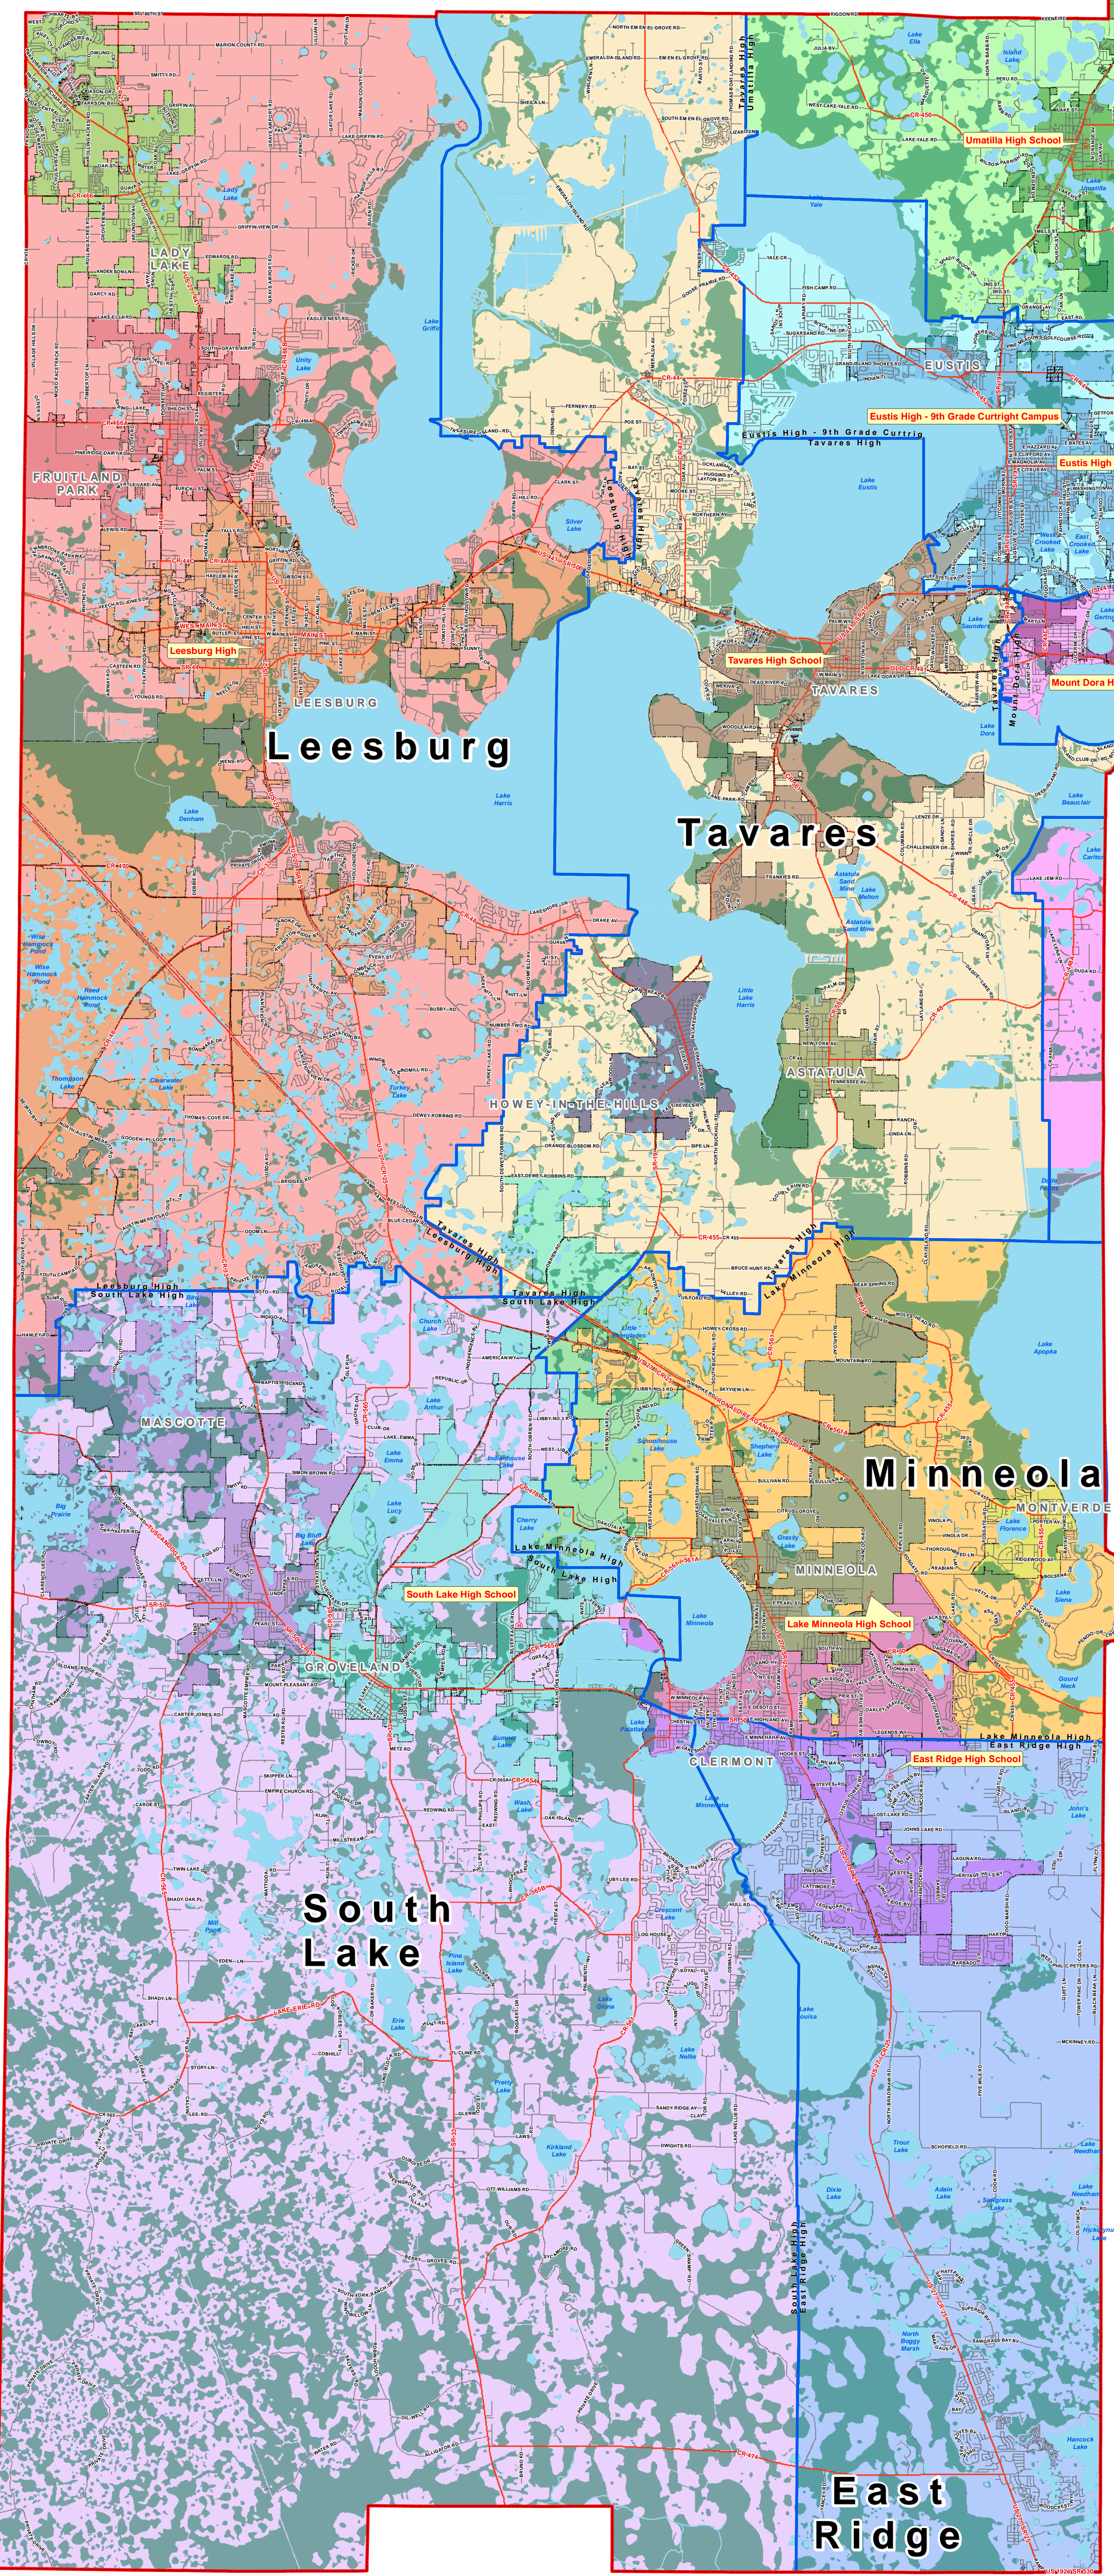

High School Attendance Boundary Map (2011-2012)

Lake County, Florida

Legend	
	County Boundary
	Major Highways & Roads
	Minor Roads & Streets
	Lakes and Water Bodies
	Wetlands
	Corporate Limits
	Astatula
	Clermont
	Eustis
	Fruitland Park
	Groveland
	Howey-in-the-Hills
	Lady Lake
	Leesburg
	Mascotte
	Minneola
	Montverde
	Mount Dora
	Tavares
	Umatilla
	High School
	High School 9th Grade Center
	High School Attendance Zone (2011-2012)
	East Ridge High School
	Eustis High School
	Leesburg High School
	Lake Minneola High
	Mount Dora High School
	South Lake High School
	Tavares High School
	Umatilla High School