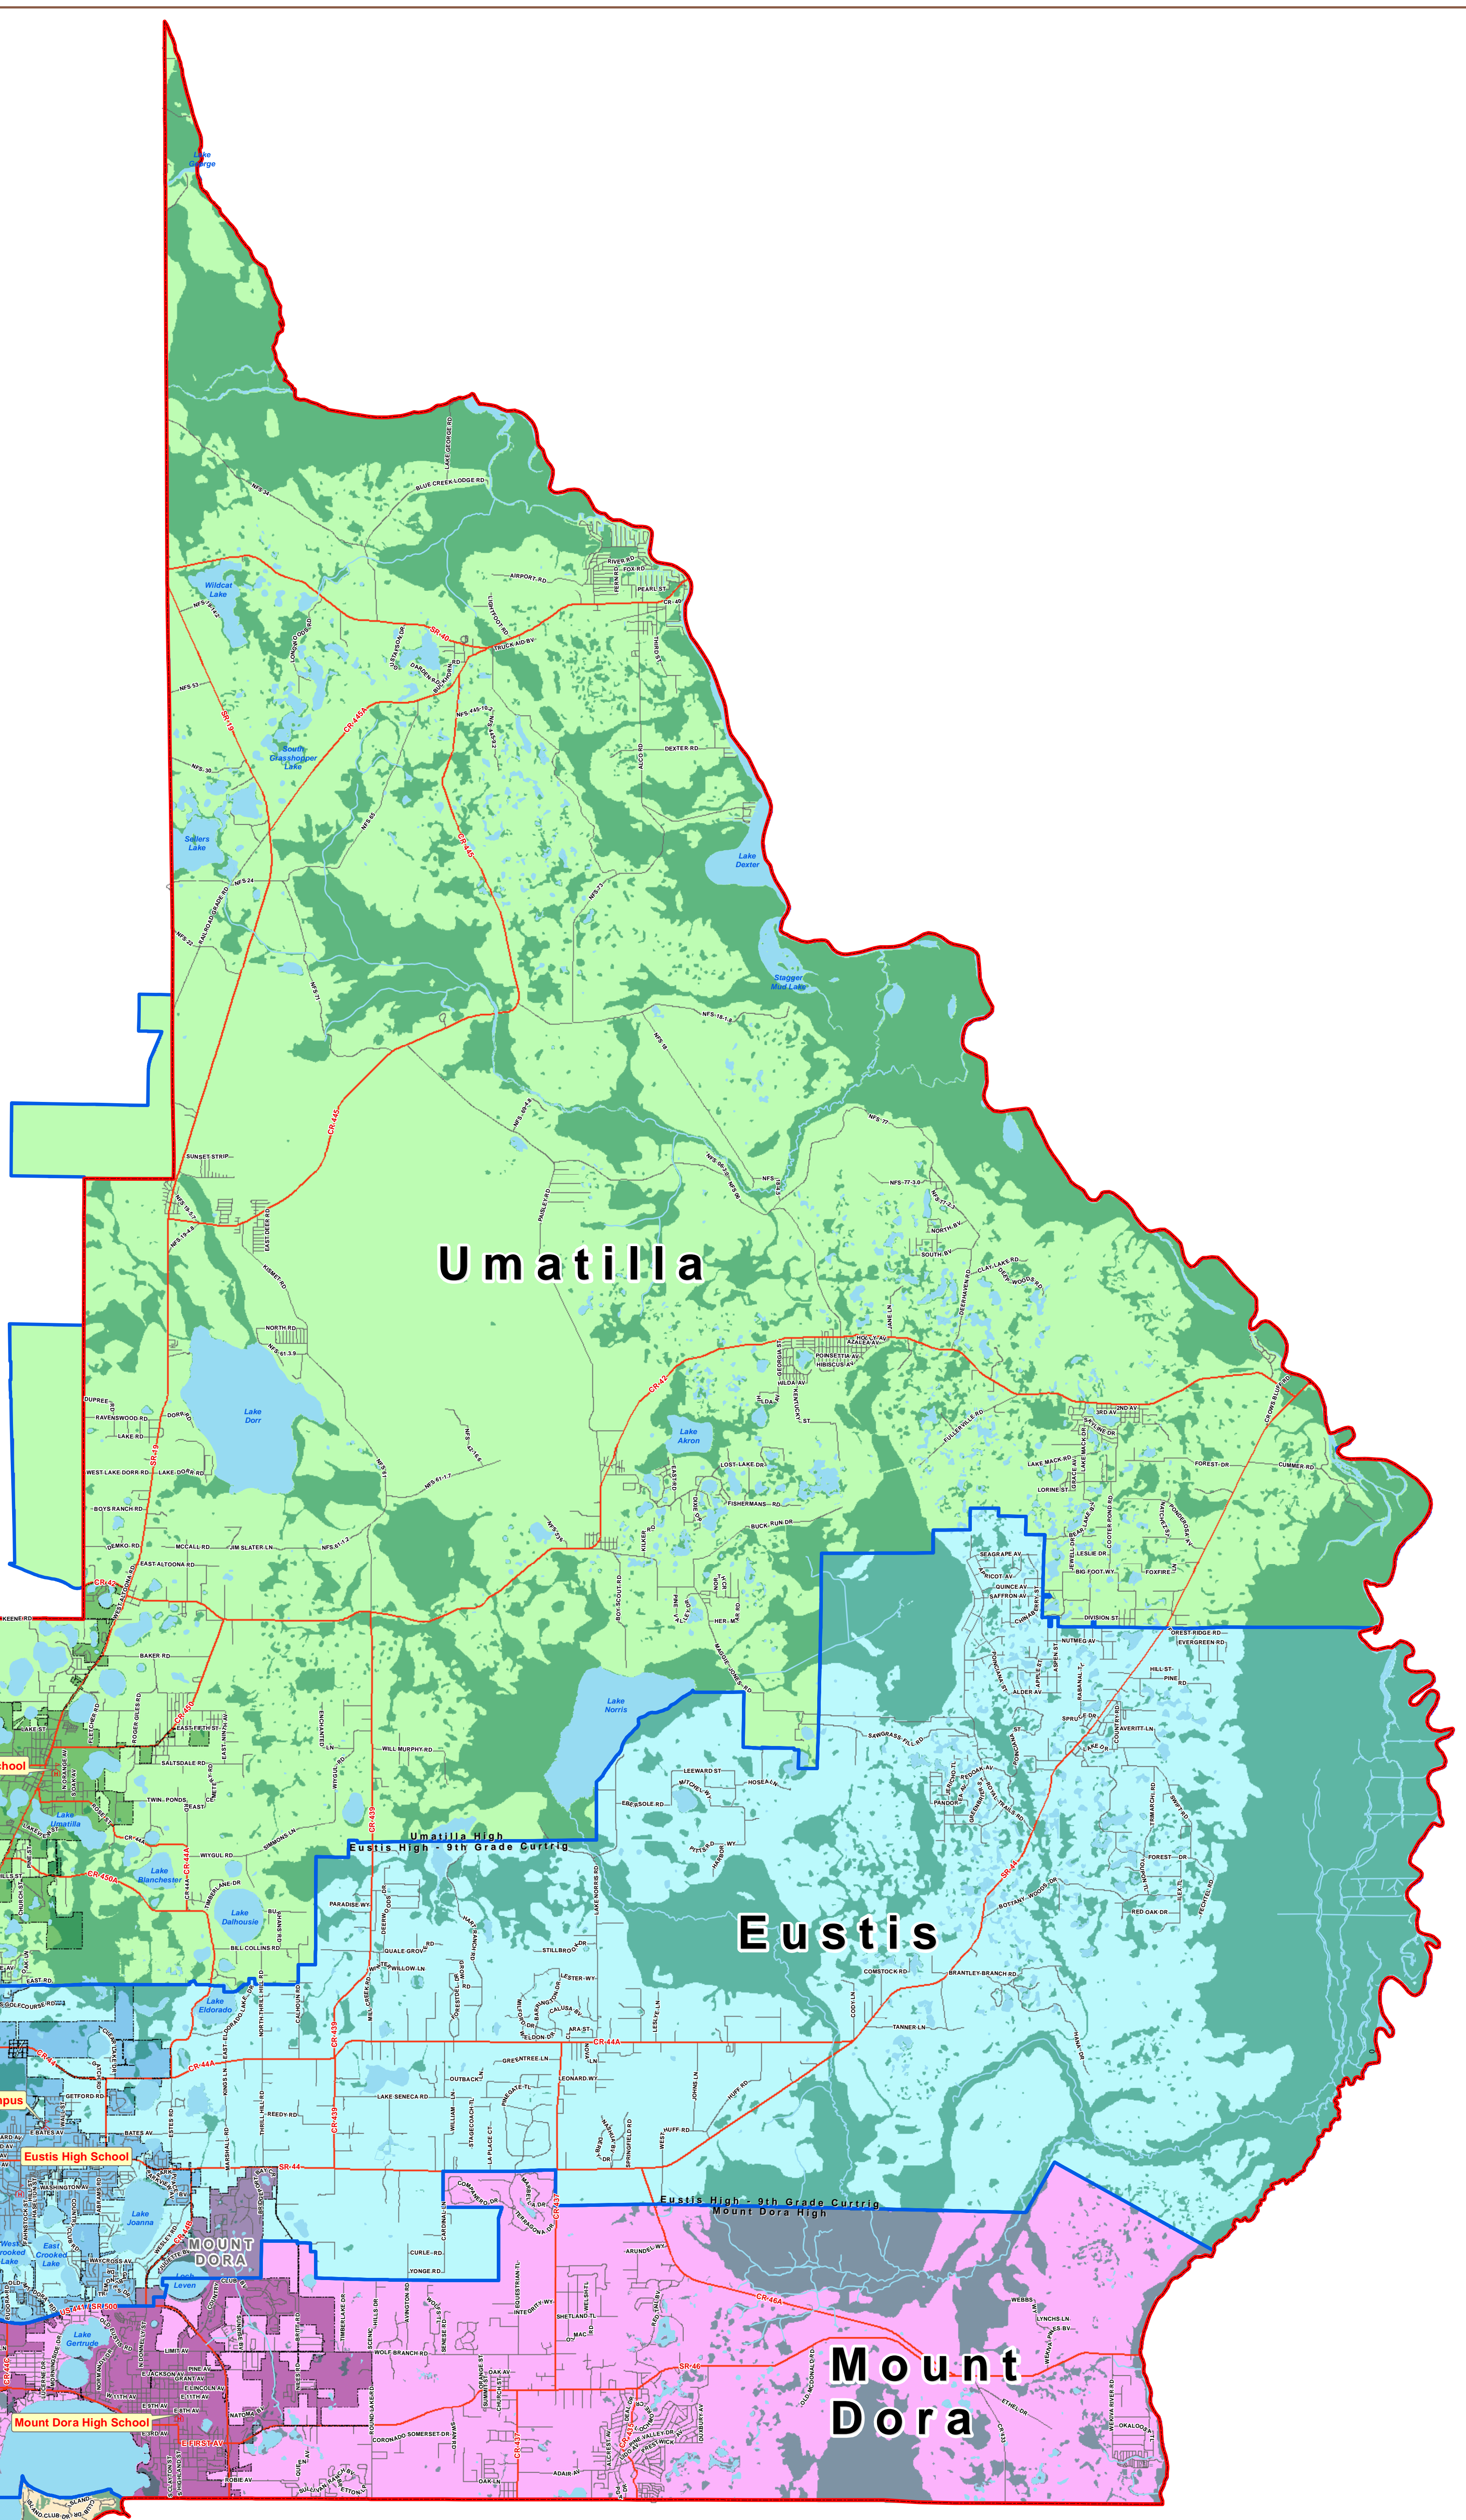

High School Attendance Boundary Map (2011-2012)

Lake County, Florida

Legend	
	County Boundary
	Major Highways & Roads
	Minor Roads & Streets
	Lakes and Water Bodies
	Wetlands
	Corporate Limits
	Astatula
	Clermont
	Eustis
	Fruitland Park
	Groveland
	Howey-in-the-Hills
	Lady Lake
	Leesburg
	Mascotte
	Minneola
	Montverde
	Mount Dora
	Tavares
	Umatilla
	High School
	High School 9th Grade Center
	High School Attendance Zone (2011-2012)
	East Ridge High School
	Eustis High School
	Leesburg High School
	Lake Minneola High
	Mount Dora High School
	South Lake High School
	Tavares High School
	Umatilla High School