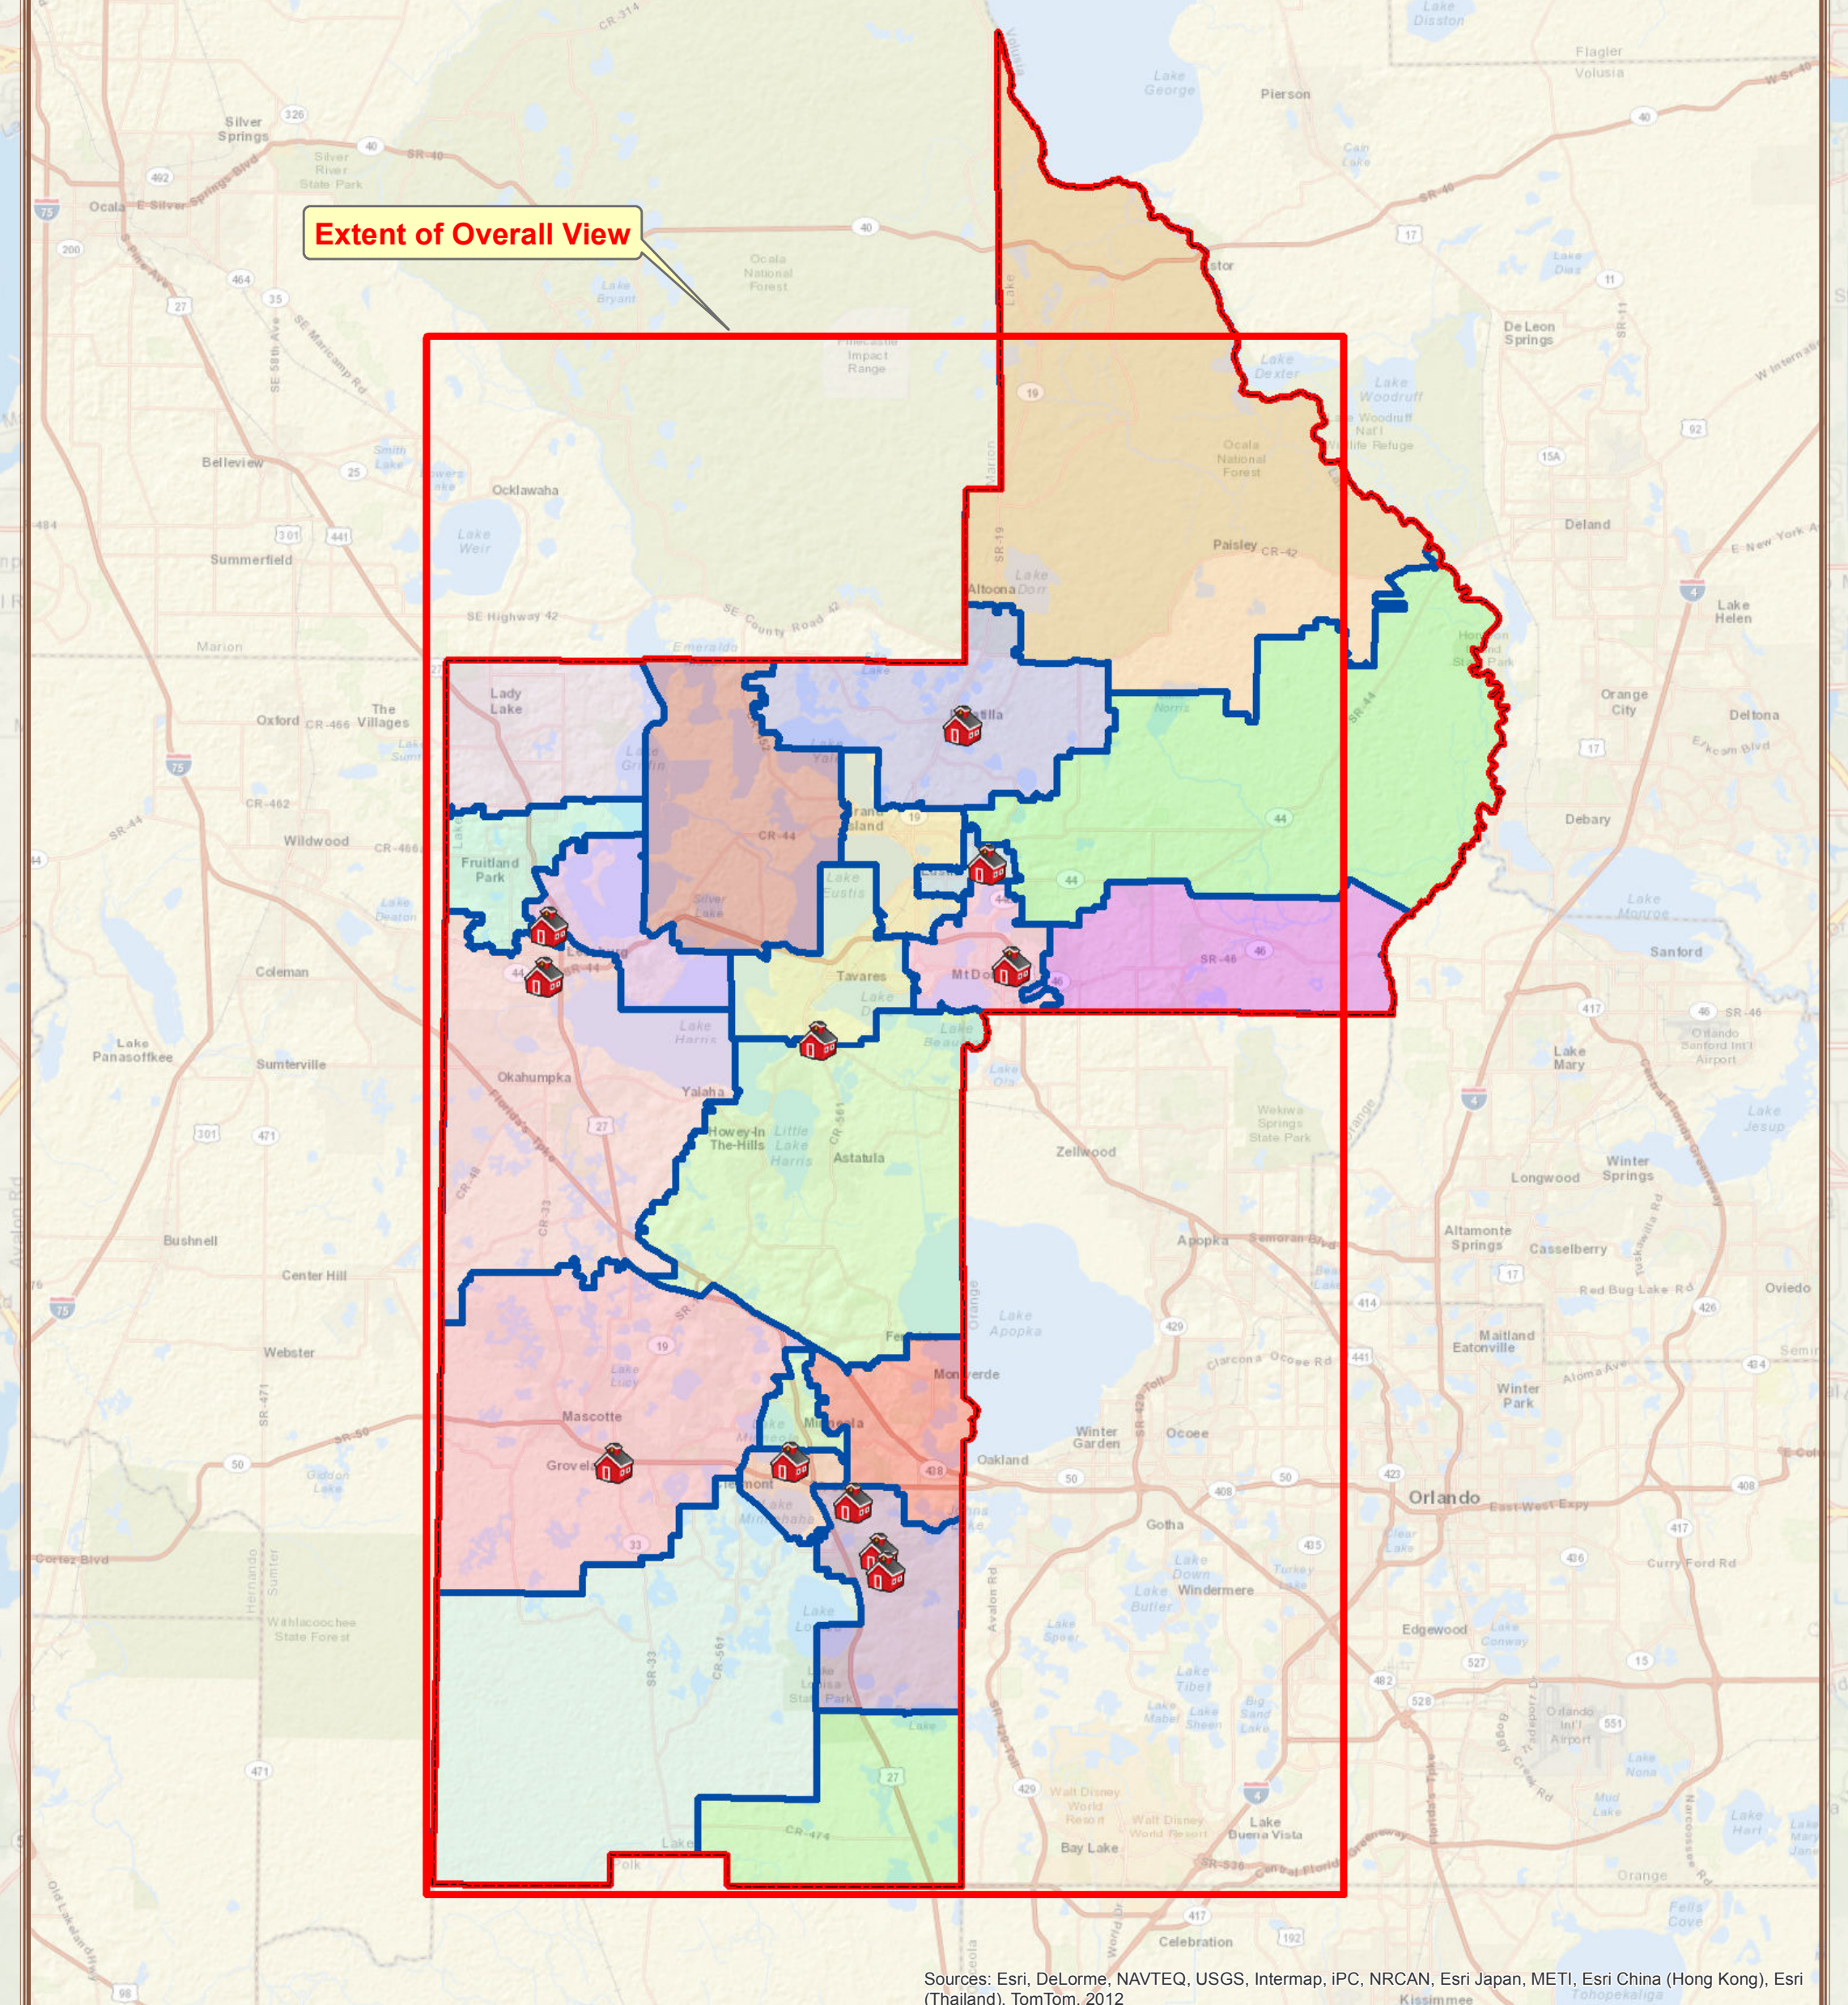

General Location Map

Project Number.: 0027
File Name: Elementary (Secondary) School Attendance
Boundary Map 2014-15 -- 04302014 -- 36x60.mxd
Project Name: District Attendance Map
Creation Date: April 30, 2014
Revision Date: N/A
Created By: William C. Davis, GISP