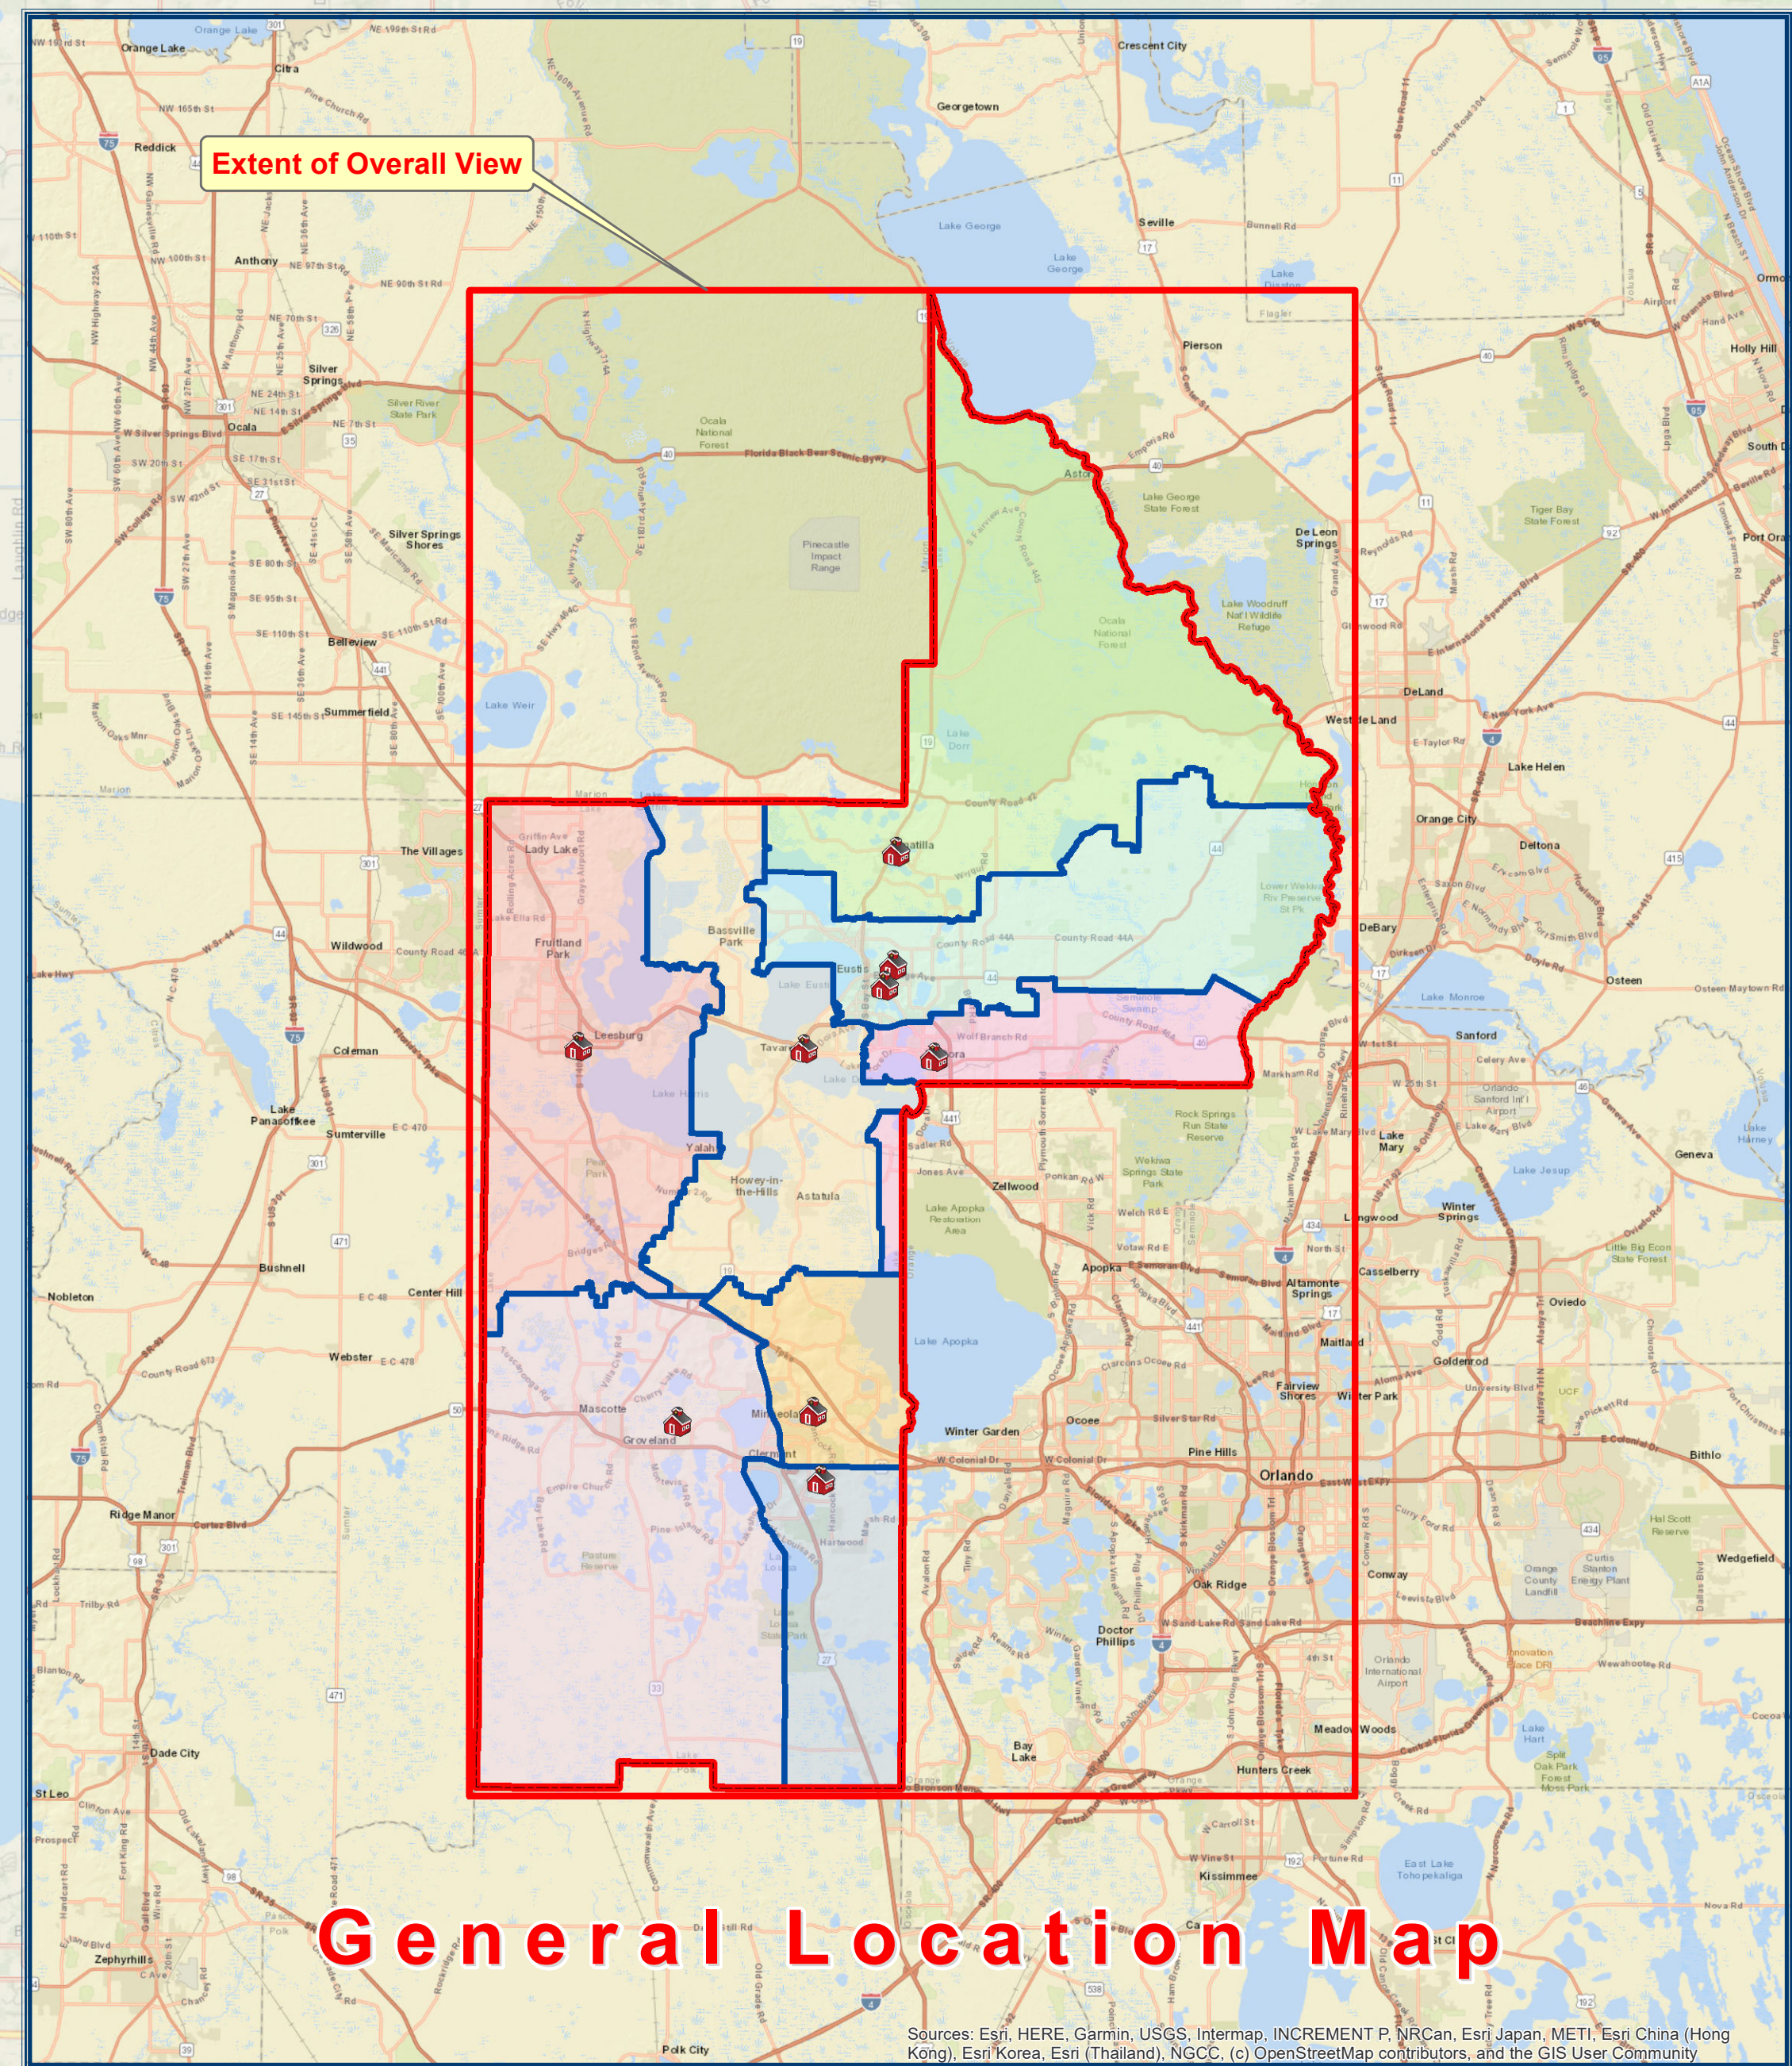

Lake County School Board

2019-2020 High School Student Assignment Boundary Map Lake County, Florida

10,000 5,000 0 10,000 20,000 30,000
Feet

1 inch = 6,000 feet

Legend

County Boundary	Leesburg High
Public High School Locations	Lake Minneola High
Public High School Locations	Mount Dora High
High School Student Assignment Zones	South Lake High
East Ridge High	Tavares High
Eustis High	Umatilla High

Scan with Smartphone to Retrieve a PDF Version of this Map