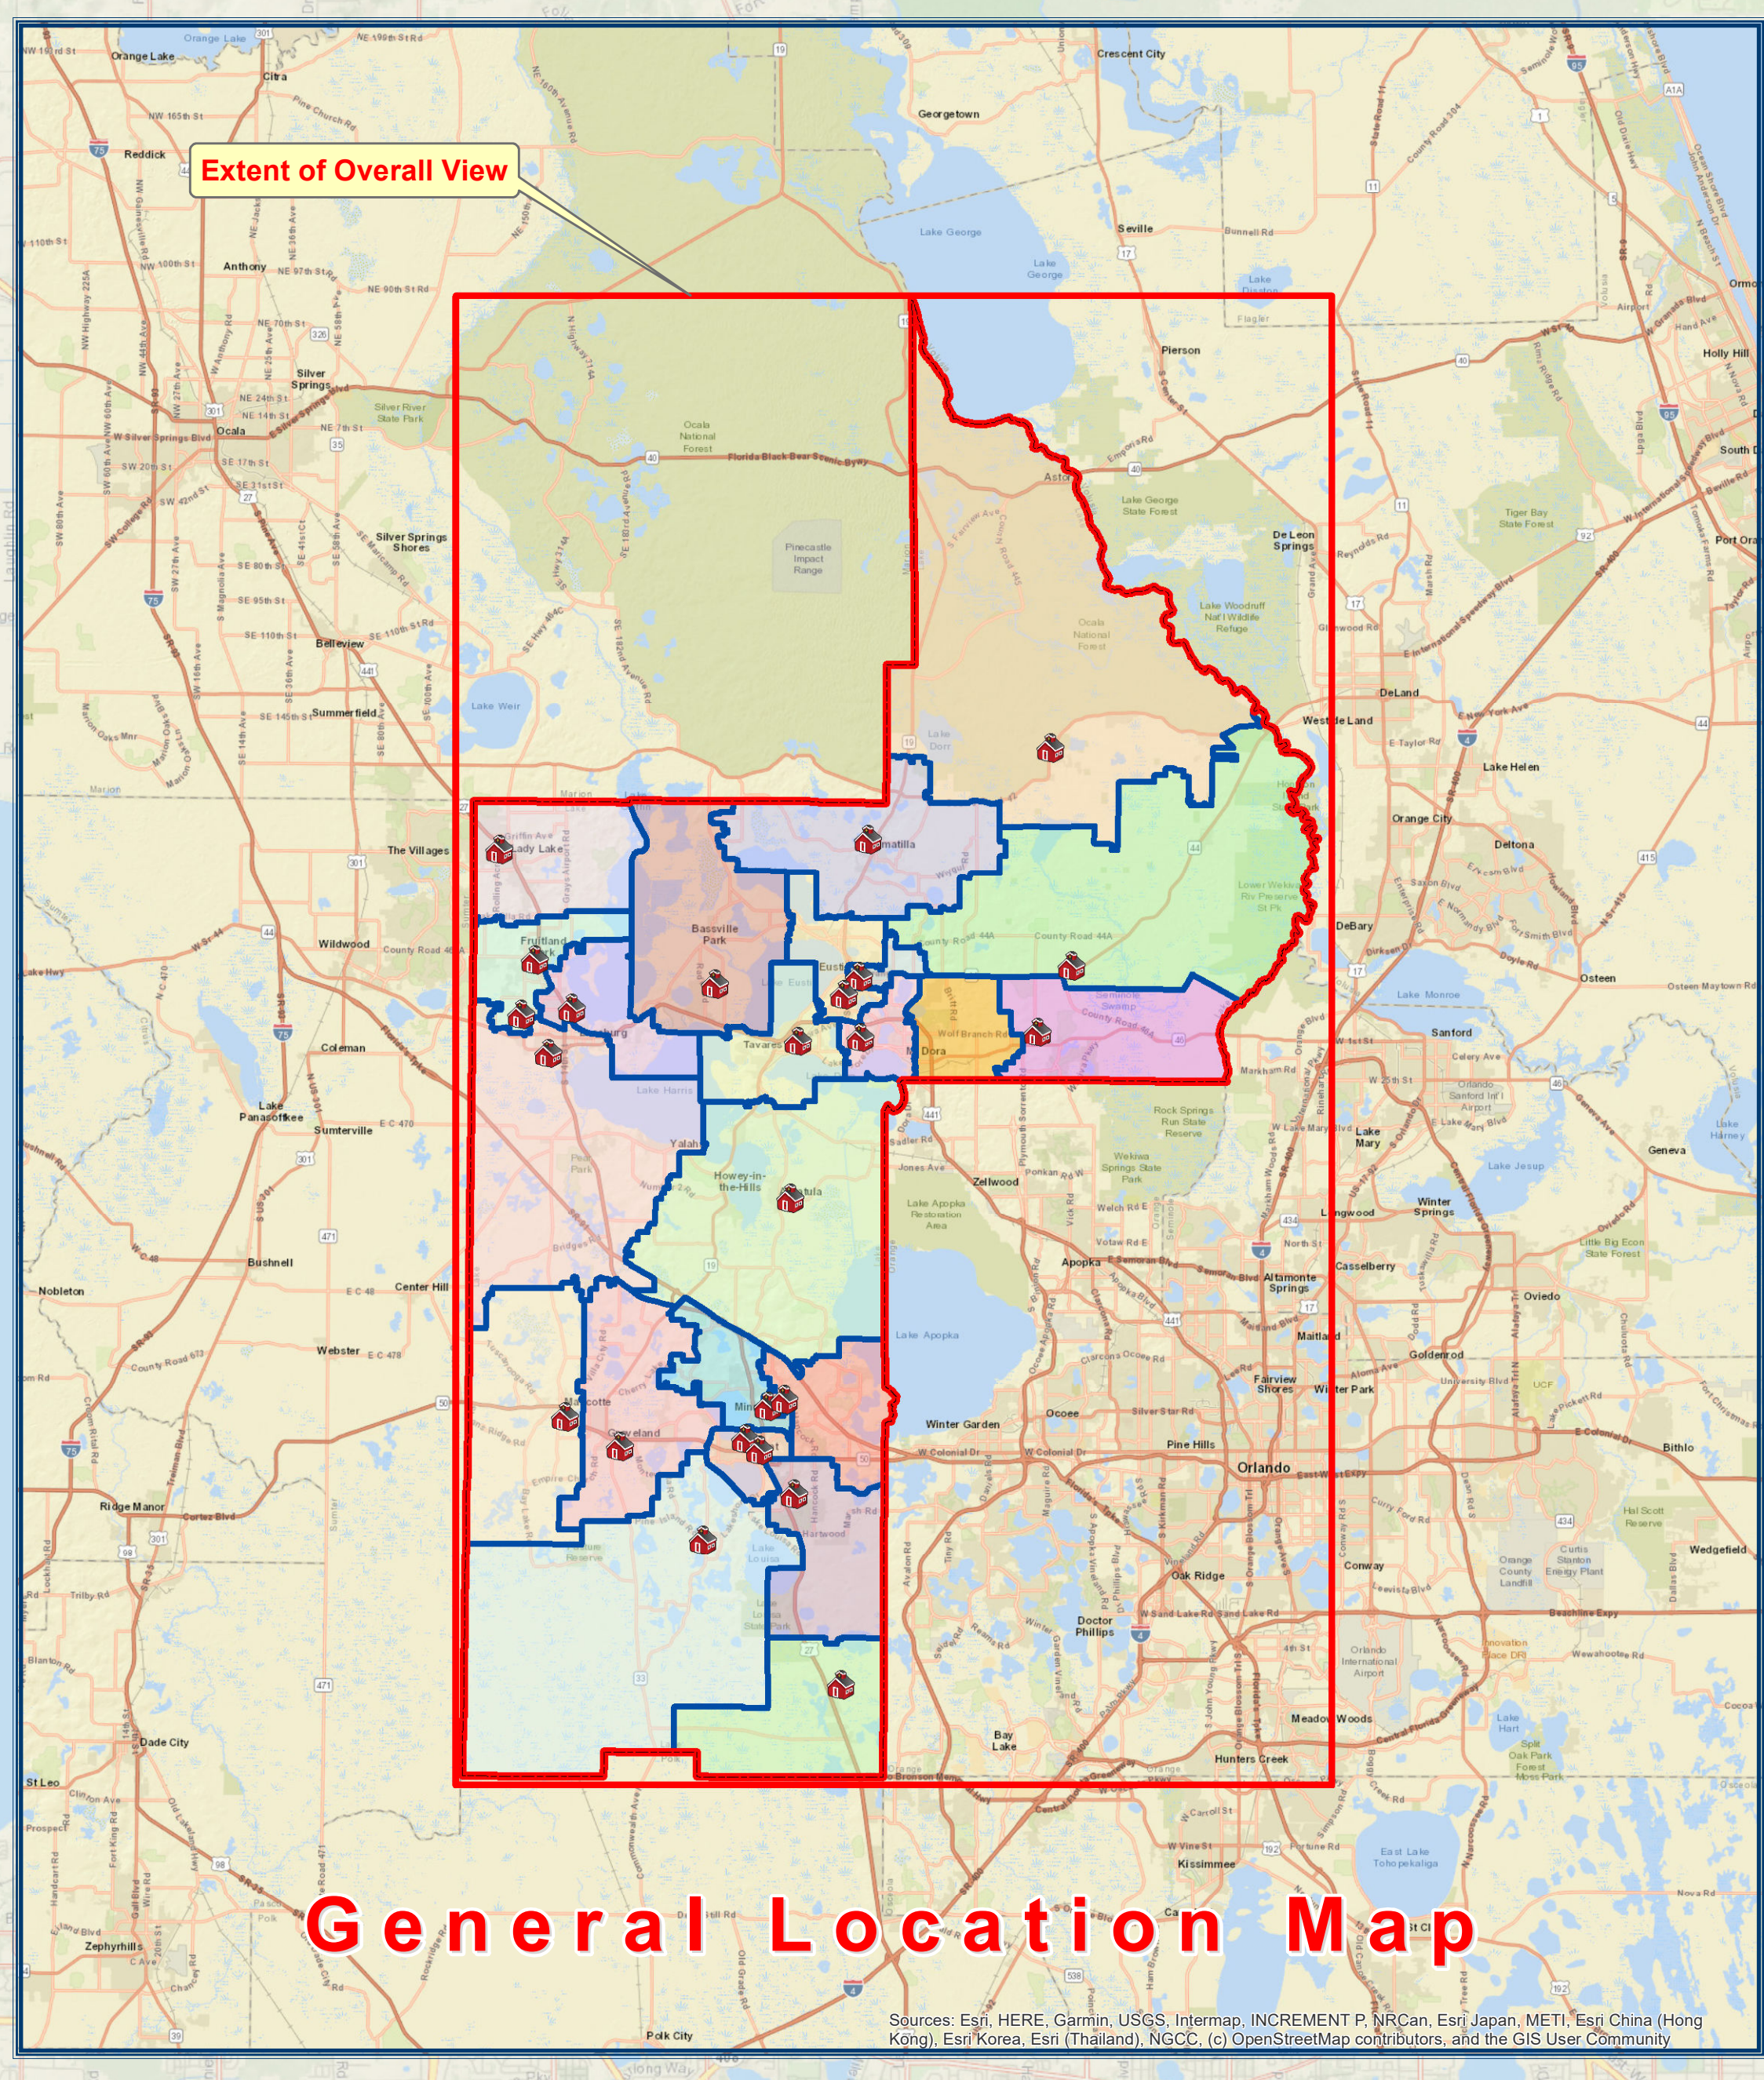

Lake County School Board

2019-2020 Elementary School Student Assignment Boundary Map Lake County, Florida

1 inch = 6,000 feet

Legend	
	County Boundary
	Public Elementary School Locations
	Astatula Elementary
	Beverly Shores Elementary
	Clermont Elementary
	Eustis Elementary
	Eustis Heights Elementary
	Fruitland Park Elementary
	Grassy Lake Elementary
	Groveland Elementary
	Leesburg Elementary
	Lost Lake Elementary
	Mascotte Elementary
	Minneola Elementary
	Pine Ridge Elementary
	Round Lake Elementary
	Sawgrass Bay Elementary
	Seminole Springs Elementary
	Sorrento Elementary
	Spring Creek Elementary
	Tavares Elementary
	The Villages Elementary
	Treadway Elementary
	Triangle Elementary
	Umatilla Elementary