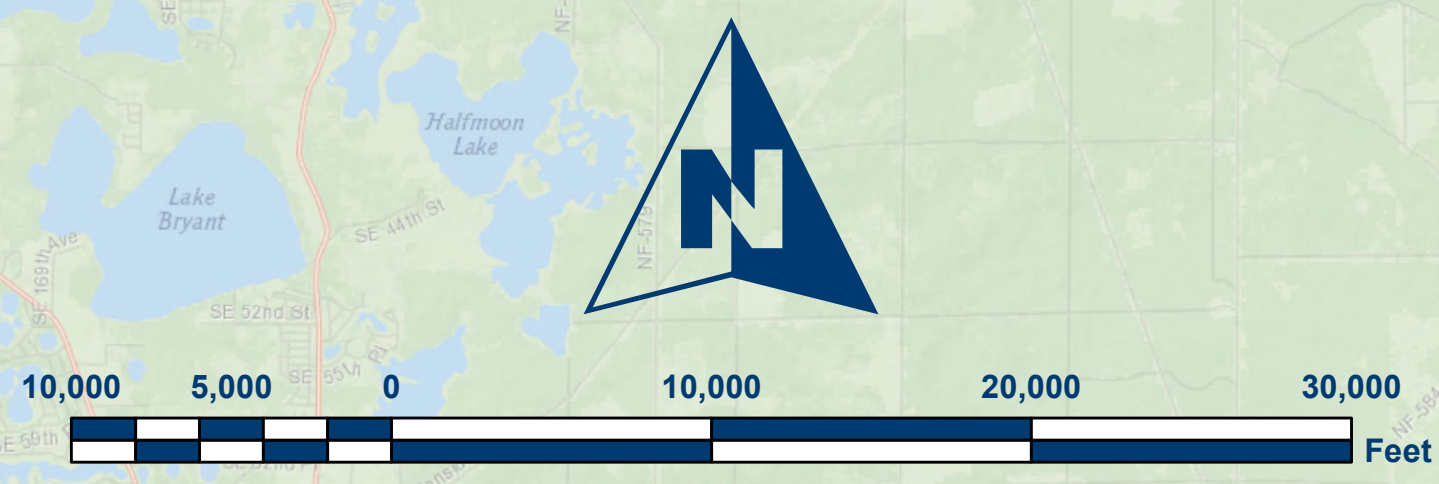

Lake County School Board

2019-2020 Elementary School Student Assignment Boundary Map Lake County, Florida